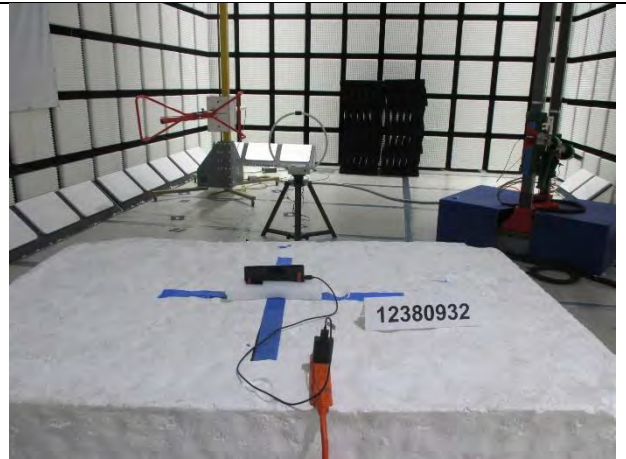

## 11. SETUP PHOTOS

### ANTENNA PORT AND AC LINE CONDUCTED SETUP

**RADIATED RF MEASUREMENT SETUP**

**BELOW 30MHz (FRONT)**

**BELOW 30MHz (BACK)**

**BELOW 1GHz (FRONT)**

**BELOW 1GHz (BACK)**

**ABOVE 1GHz (FRONT)**

**ABOVE 1GHz (BACK)**