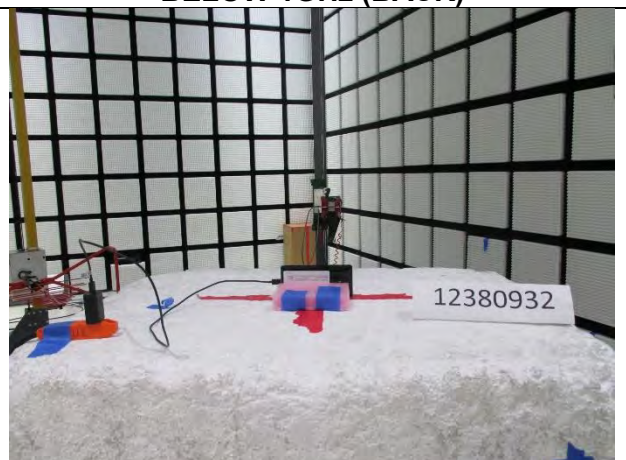

### ANTENNA PORT AND AC LINE CONDUCTED SETUP

**RADIATED RF MEASUREMENT SETUP**

**BELOW 30MHz (FRONT)**

**BELOW 30MHz (BACK)**

**BELOW 1GHz (FRONT)**

**BELOW 1GHz (BACK)**

**ABOVE 1GHz (FRONT)**

**ABOVE 1GHz (BACK)**