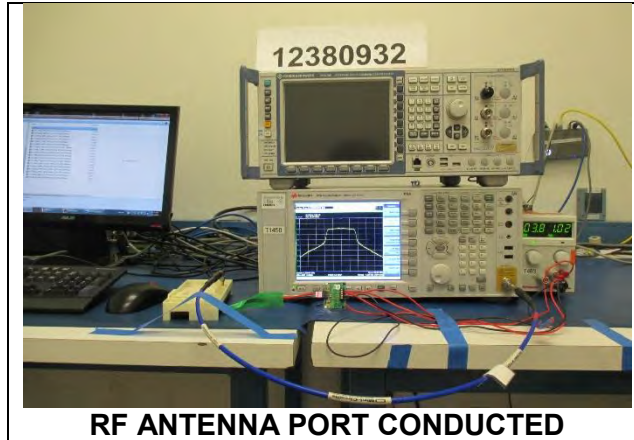

### ANTENNA PORT AND AC LINE CONDUCTED SETUP

**RADIATED RF MEASUREMENT SETUP**

**BELOW 30MHz (FRONT)**

**BELOW 30MHz (BACK)**

**BELOW 1GHz (FRONT)**

**BELOW 1GHz (BACK)**

**ABOVE 1GHz (FRONT)**

**ABOVE 1GHz (BACK)**