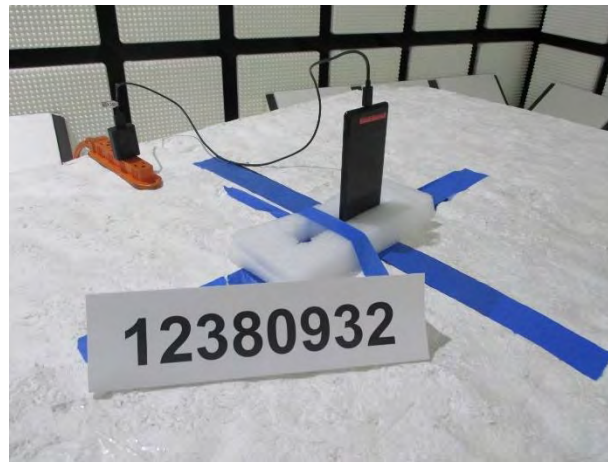

Z-ORIENTATION

END OF REPORT