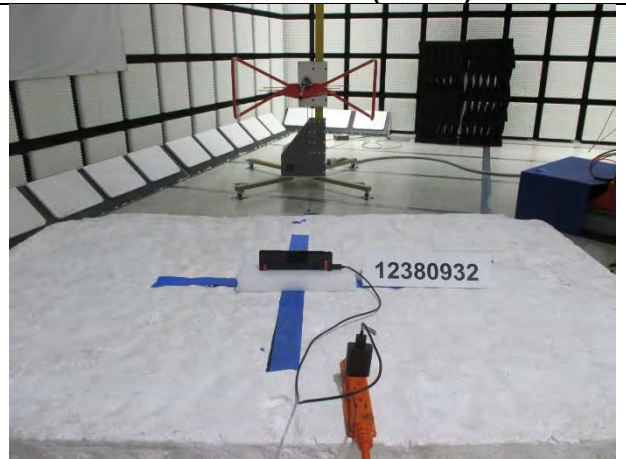

### ANTENNA PORT AND AC LINE CONDUCTED SETUP

**RADIATED RF MEASUREMENT SETUP**

**BELOW 30MHz (FRONT)**

**BELOW 30MHz (BACK)**

**BELOW 1GHz (FRONT)**

**BELOW 1GHz (BACK)**

**ABOVE 1GHz (FRONT)**

**ABOVE 1GHz (BACK)**