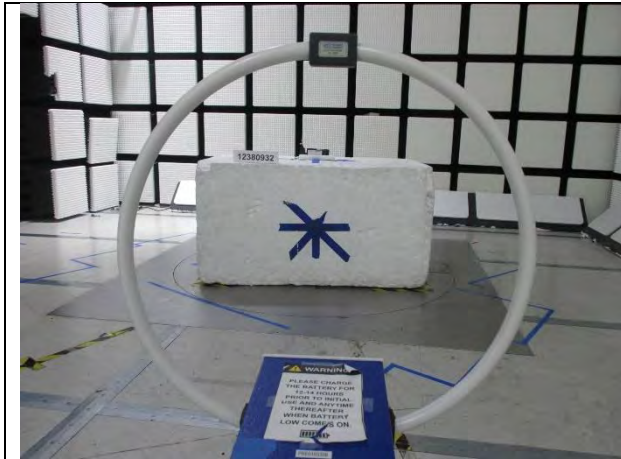

### ANTENNA PORT AND AC LINE CONDUCTED SETUP

**RADIATED RF MEASUREMENT SETUP**

**BELOW 30MHz (FRONT)**

**BELOW 30MHz (BACK)**

**BELOW 1GHz (FRONT)**

**BELOW 1GHz (BACK)**

**ABOVE 1GHz (FRONT)**

**ABOVE 1GHz (BACK)**