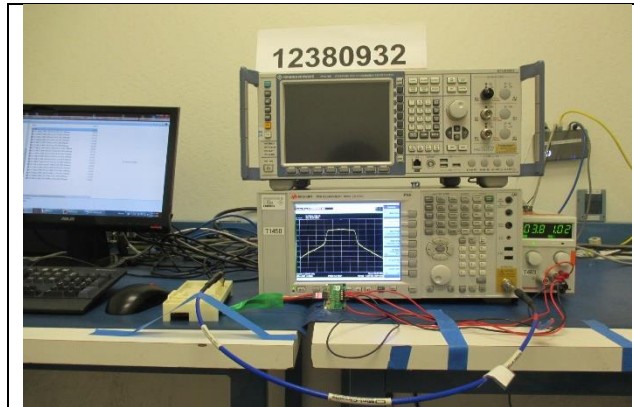

11. SETUP PHOTOS

ANTENNA PORT AND AC LINE CONDUCTED SETUP

RF ANTENNA PORT CONDUCTED

AC LINE CONDUCTED (FRONT)

AC LINE CONDUCTED (BACK)

RADIATED RF MEASUREMENT SETUP

BELOW 30MHz (FRONT)

BELOW 30MHz (BACK)