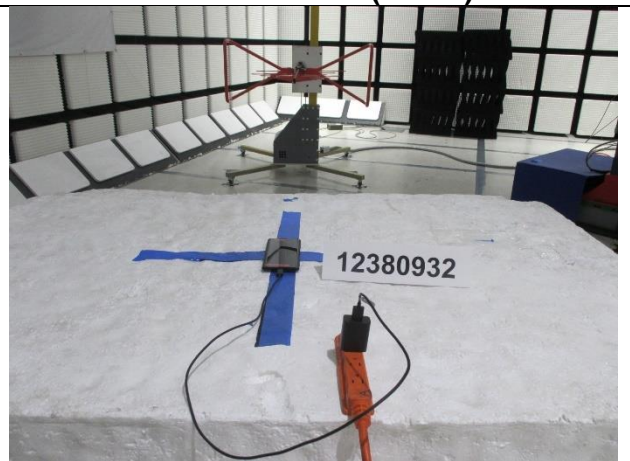

11. SETUP PHOTOS

ANTENNA PORT AND AC LINE CONDUCTED SETUP

RADIATED RF MEASUREMENT SETUP

BELOW 30MHz (FRONT)

BELOW 30MHz (BACK)

BELOW 1GHz (FRONT)

BELOW 1GHz (BACK)

ABOVE 1GHz (FRONT)