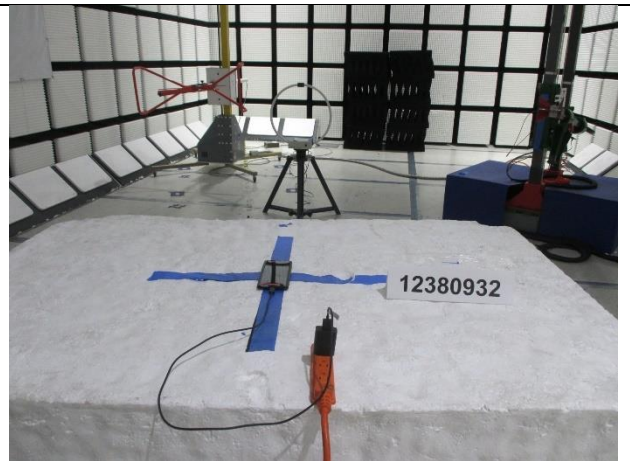

11. SETUP PHOTOS

ANTENNA PORT AND AC LINE CONDUCTED SETUP

RADIATED RF MEASUREMENT SETUP

BELOW 30MHz (FRONT)

BELOW 30MHz (BACK)

BELOW 1GHz (FRONT)

BELOW 1GHz (BACK)

ABOVE 1GHz (FRONT)