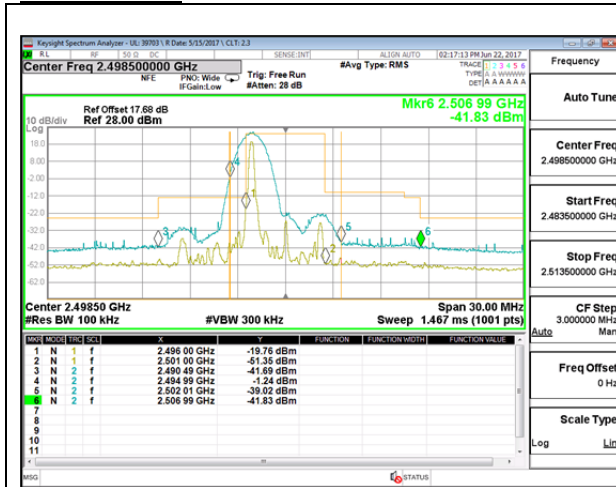

LTE B7 20MHz QPSK High Channel FRB

LTE B7 20MHz 16QAM Low Channel 1RB

LTE B7 20MHz 16QAM High Channel 1RB

LTE Band 41

LTE B41 5MHz QPSK Low Channel 1RB

LTE B41 5MHz QPSK High Channel 1RB

LTE B41 5MHz QPSK Low Channel FRB