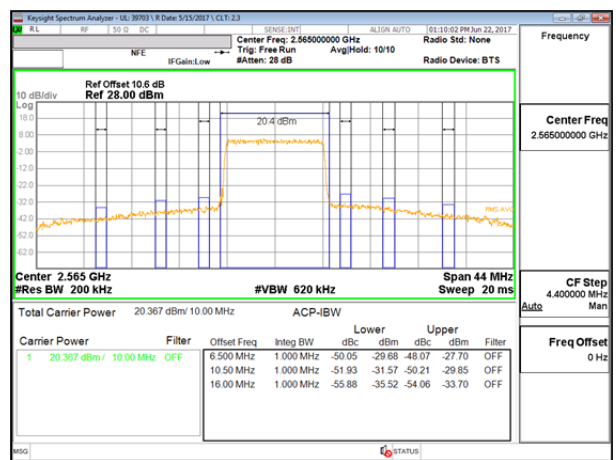

LTE B7 10MHz QPSK High Channel 1RB

LTE B7 10MHz QPSK Low Channel FRB

LTE B7 10MHz QPSK High Channel FRB

LTE B7 10MHz 16QAM Low Channel 1RB

LTE B7 10MHz 16QAM High Channel 1RB

LTE B7 10MHz 16QAM Low Channel FRB

LTE B7 10MHz 16QAM High Channel FRB

LTE B7 15MHz QPSK Low Channel 1RB

LTE B7 15MHz QPSK High Channel 1RB

LTE B7 15MHz QPSK Low Channel FRB

LTE B7 15MHz QPSK High Channel FRB

LTE B7 15MHz 16QAM Low Channel 1RB