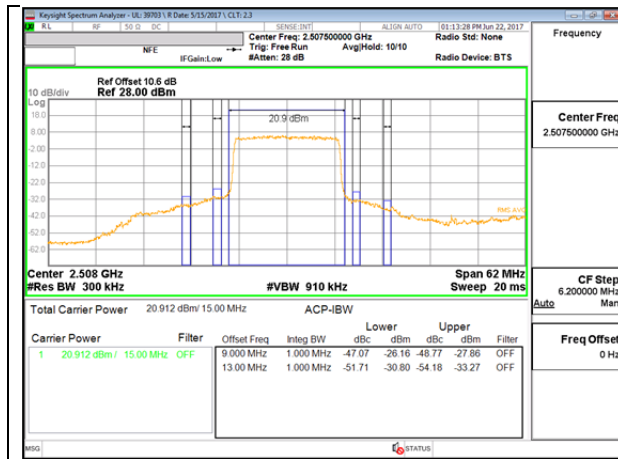

LTE B7 5MHz QPSK High Channel FRB

LTE B7 5MHz 16QAM Low Channel 1RB

LTE B7 5MHz 16QAM High Channel 1RB

LTE B7 5MHz 16QAM Low Channel FRB

LTE B7 5MHz 16QAM High Channel FRB

LTE B7 10MHz QPSK Low Channel 1RB

LTE B7 10MHz QPSK High Channel 1RB

LTE B7 10MHz QPSK Low Channel FRB

LTE B7 10MHz QPSK High Channel FRB

LTE B7 10MHz 16QAM Low Channel 1RB

LTE B7 10MHz 16QAM High Channel 1RB

LTE B7 10MHz 16QAM Low Channel FRB

LTE B7 10MHz 16QAM High Channel FRB

LTE B7 15MHz QPSK Low Channel 1RB

LTE B7 15MHz QPSK High Channel 1RB

LTE B7 15MHz QPSK Low Channel FRB

LTE B7 15MHz QPSK High Channel FRB

LTE B7 15MHz 16QAM Low Channel 1RB