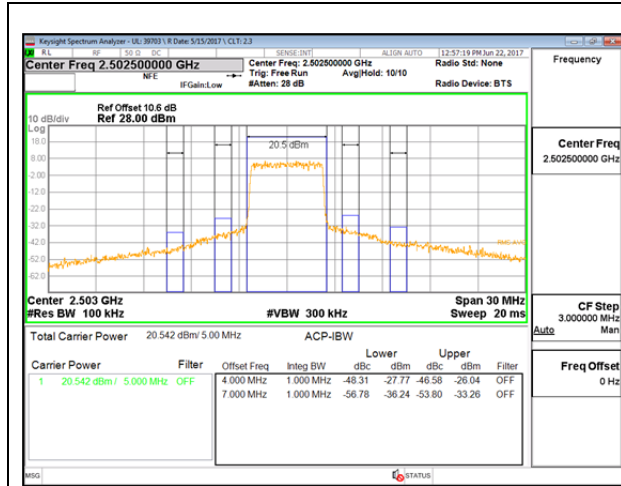

LTE B7 20MHz 16QAM Low Channel FRB

LTE B7 20MHz 16QAM High Channel FRB

14.2. EMISSION MASK PLOTS

LTE Band 7

LTE B7 5MHz QPSK Low Channel 1RB

LTE B7 5MHz QPSK High Channel 1RB

LTE B7 5MHz QPSK Low Channel FRB

LTE B7 5MHz QPSK High Channel FRB

LTE B7 5MHz 16QAM Low Channel 1RB

LTE B7 5MHz 16QAM High Channel 1RB

LTE B7 5MHz 16QAM Low Channel FRB

LTE B7 5MHz 16QAM High Channel FRB

LTE B7 10MHz QPSK Low Channel 1RB