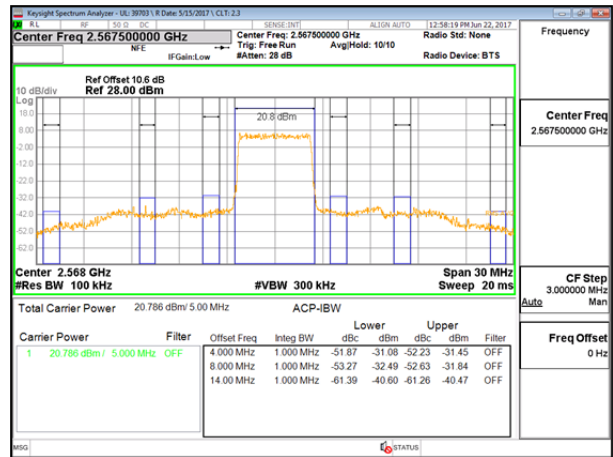

LTE B7 20MHz 16QAM Low Channel FRB

LTE B7 20MHz 16QAM High Channel FRB

14.2. EMISSION MASK PLOTS

LTE Band 7

LTE B7 5MHz QPSK Low Channel 1RB

LTE B7 5MHz QPSK High Channel 1RB

LTE B7 5MHz QPSK Low Channel FRB

LTE B7 5MHz QPSK High Channel FRB

LTE B7 5MHz 16QAM Low Channel 1RB

LTE B7 5MHz 16QAM High Channel 1RB

LTE B7 5MHz 16QAM Low Channel FRB

LTE B7 5MHz 16QAM High Channel FRB

LTE B7 10MHz QPSK Low Channel 1RB

LTE B7 10MHz QPSK High Channel 1RB

LTE B7 10MHz QPSK Low Channel FRB

LTE B7 10MHz QPSK High Channel FRB

LTE B7 10MHz 16QAM Low Channel 1RB

LTE B7 10MHz 16QAM High Channel 1RB

LTE B7 10MHz 16QAM Low Channel FRB