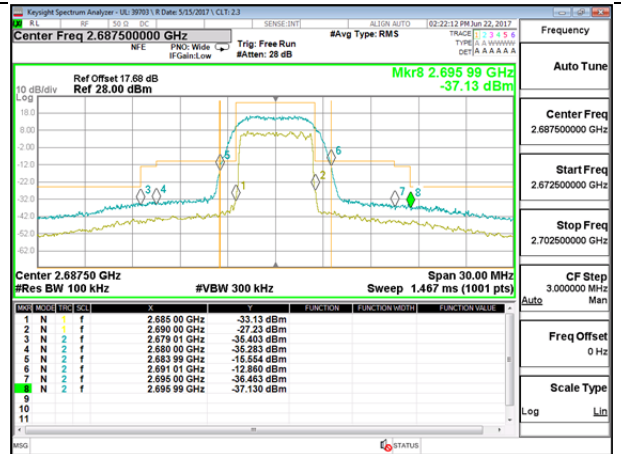

LTE B41 5MHz QPSK High Channel FRB

LTE B41 5MHz 16QAM Low Channel 1RB

LTE B41 5MHz 16QAM High Channel 1RB

LTE B41 5MHz 16QAM Low Channel FRB

LTE B41 5MHz 16QAM High Channel FRB

LTE B41 10MHz QPSK Low Channel 1RB

LTE B41 10MHz QPSK High Channel 1RB

LTE B41 10MHz QPSK Low Channel FRB

LTE B41 10MHz QPSK High Channel FRB

LTE B41 10MHz 16QAM Low Channel 1RB

LTE B41 10MHz 16QAM High Channel 1RB

LTE B41 10MHz 16QAM Low Channel FRB