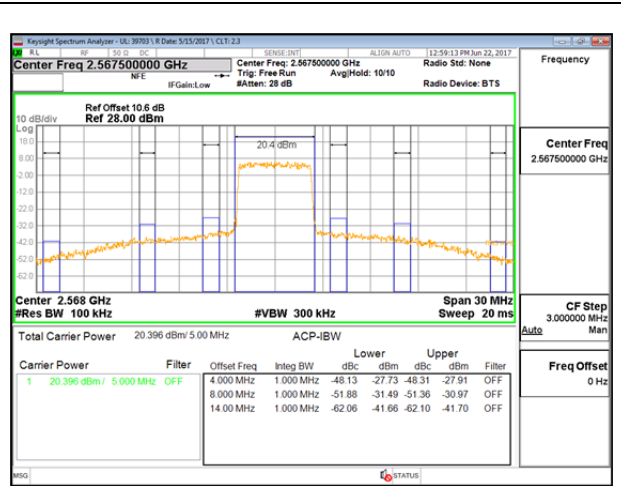

LTE B7 5MHz QPSK High Channel FRB

LTE B7 5MHz 16QAM Low Channel 1RB

LTE B7 5MHz 16QAM High Channel 1RB

LTE B7 5MHz 16QAM Low Channel FRB

LTE B7 5MHz 16QAM High Channel FRB

LTE B7 10MHz QPSK Low Channel 1RB

LTE B7 10MHz QPSK High Channel 1RB

LTE B7 10MHz QPSK Low Channel FRB

LTE B7 10MHz QPSK High Channel FRB

LTE B7 10MHz 16QAM Low Channel 1RB

LTE B7 10MHz 16QAM High Channel 1RB

LTE B7 10MHz 16QAM Low Channel FRB