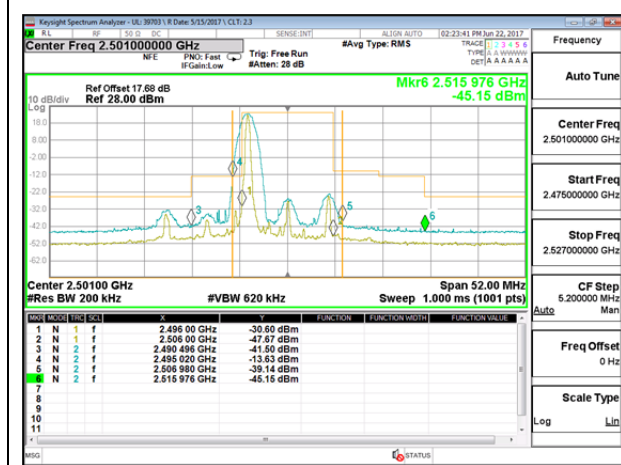

LTE B41 5MHz QPSK High Channel FRB

LTE B41 5MHz 16QAM Low Channel 1RB

LTE B41 5MHz 16QAM High Channel 1RB

LTE B41 5MHz 16QAM Low Channel FRB

LTE B41 5MHz 16QAM High Channel FRB

LTE B41 10MHz QPSK Low Channel 1RB