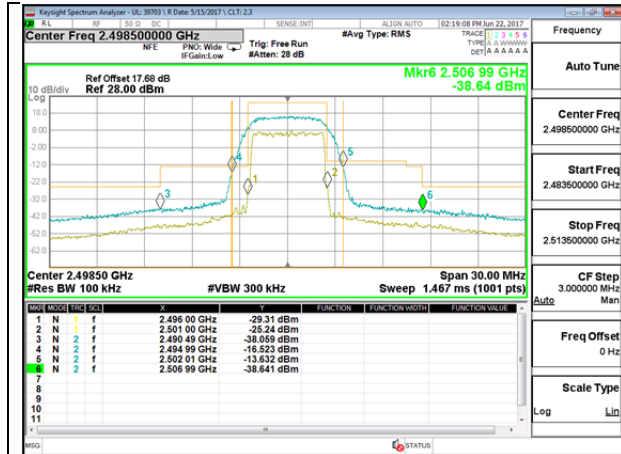

LTE B7 15MHz 16QAM High Channel 1RB

LTE B7 15MHz 16QAM Low Channel FRB

LTE B7 15MHz 16QAM High Channel FRB

LTE B7 20MHz QPSK Low Channel 1RB

LTE B7 20MHz QPSK High Channel 1RB

LTE B7 20MHz QPSK Low Channel FRB

LTE B7 20MHz QPSK High Channel FRB

LTE B7 20MHz 16QAM Low Channel 1RB

LTE B7 20MHz 16QAM High Channel 1RB

LTE Band 41

LTE B41 5MHz QPSK Low Channel 1RB

LTE B41 5MHz QPSK High Channel 1RB

LTE B41 5MHz QPSK Low Channel FRB

LTE B41 5MHz QPSK High Channel FRB

LTE B41 5MHz 16QAM Low Channel 1RB

LTE B41 5MHz 16QAM High Channel 1RB

LTE B41 5MHz 16QAM Low Channel FRB

LTE B41 5MHz 16QAM High Channel FRB

LTE B41 10MHz QPSK Low Channel 1RB