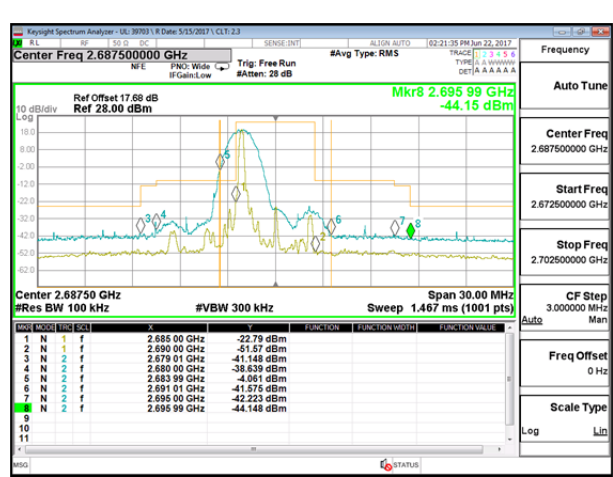

LTE B7 15MHz 16QAM High Channel 1RB

LTE B7 15MHz 16QAM Low Channel FRB

LTE B7 15MHz 16QAM High Channel FRB

LTE B7 20MHz QPSK Low Channel 1RB

LTE B7 20MHz QPSK High Channel 1RB

LTE B7 20MHz QPSK Low Channel FRB

LTE B7 20MHz QPSK High Channel FRB

LTE B7 20MHz 16QAM Low Channel 1RB

LTE B7 20MHz 16QAM High Channel 1RB

LTE Band 41

LTE B41 5MHz QPSK Low Channel 1RB

LTE B41 5MHz QPSK High Channel 1RB

LTE B41 5MHz QPSK Low Channel FRB

LTE B41 5MHz QPSK High Channel FRB

LTE B41 5MHz 16QAM Low Channel 1RB

LTE B41 5MHz 16QAM High Channel 1RB

LTE B41 5MHz 16QAM Low Channel FRB

LTE B41 5MHz 16QAM High Channel FRB

LTE B41 10MHz QPSK Low Channel 1RB