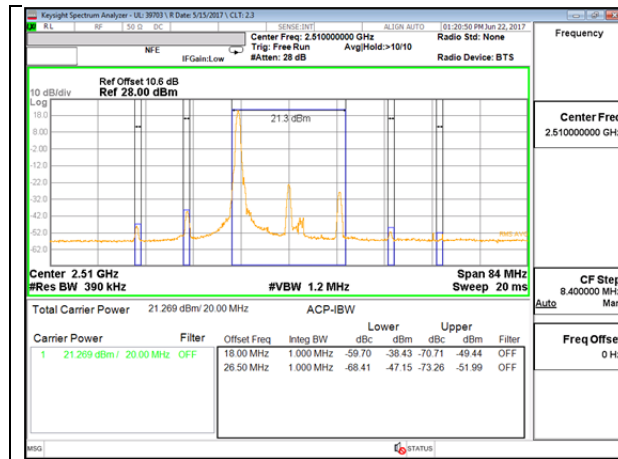

LTE B7 10MHz QPSK High Channel 1RB

LTE B7 10MHz QPSK Low Channel FRB

LTE B7 10MHz QPSK High Channel FRB

LTE B7 10MHz 16QAM Low Channel 1RB

LTE B7 10MHz 16QAM High Channel 1RB

LTE B7 10MHz 16QAM Low Channel FRB

LTE B7 10MHz 16QAM High Channel FRB

LTE B7 15MHz QPSK Low Channel 1RB

LTE B7 15MHz QPSK High Channel 1RB

LTE B7 15MHz QPSK Low Channel FRB

LTE B7 15MHz QPSK High Channel FRB

LTE B7 15MHz 16QAM Low Channel 1RB

LTE B7 15MHz 16QAM High Channel 1RB

LTE B7 15MHz 16QAM Low Channel FRB

LTE B7 15MHz 16QAM High Channel FRB

LTE B7 20MHz QPSK Low Channel 1RB

LTE B7 20MHz QPSK High Channel 1RB

LTE B7 20MHz QPSK Low Channel FRB