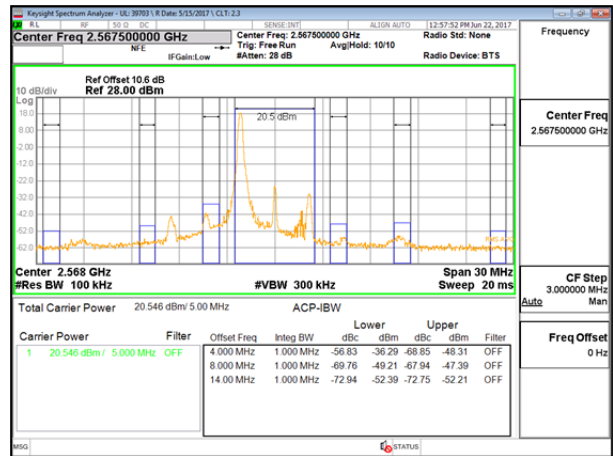

LTE B7 20MHz 16QAM Low Channel FRB

LTE B7 20MHz 16QAM High Channel FRB

14.2. EMISSION MASK PLOTS

LTE Band 7

LTE B7 5MHz QPSK Low Channel 1RB

LTE B7 5MHz QPSK High Channel 1RB

LTE B7 5MHz QPSK Low Channel FRB

LTE B7 5MHz QPSK High Channel FRB

LTE B7 5MHz 16QAM Low Channel 1RB

LTE B7 5MHz 16QAM High Channel 1RB

LTE B7 5MHz 16QAM Low Channel FRB

LTE B7 5MHz 16QAM High Channel FRB

LTE B7 10MHz QPSK Low Channel 1RB

LTE B7 10MHz QPSK High Channel 1RB

LTE B7 10MHz QPSK Low Channel FRB

LTE B7 10MHz QPSK High Channel FRB

LTE B7 10MHz 16QAM Low Channel 1RB

LTE B7 10MHz 16QAM High Channel 1RB

LTE B7 10MHz 16QAM Low Channel FRB