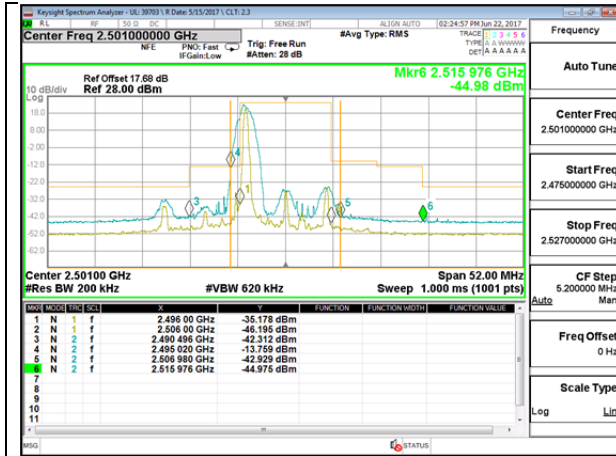

LTE B41 10MHz 16QAM Low Channel 1RB