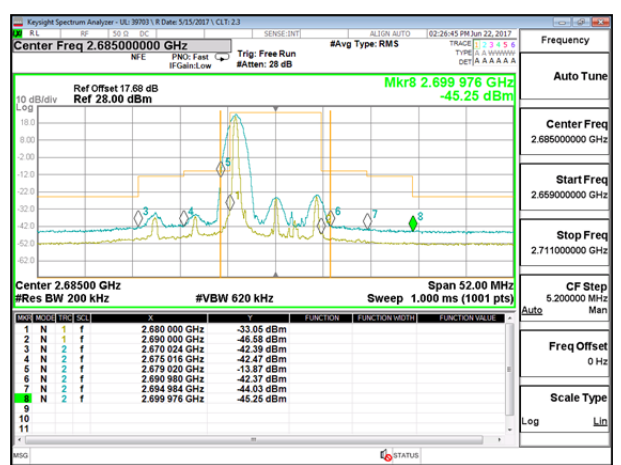

LTE B41 5MHz QPSK High Channel FRB

LTE B41 5MHz 16QAM Low Channel 1RB

LTE B41 5MHz 16QAM High Channel 1RB

LTE B41 5MHz 16QAM Low Channel FRB

LTE B41 5MHz 16QAM High Channel FRB

LTE B41 10MHz QPSK Low Channel 1RB