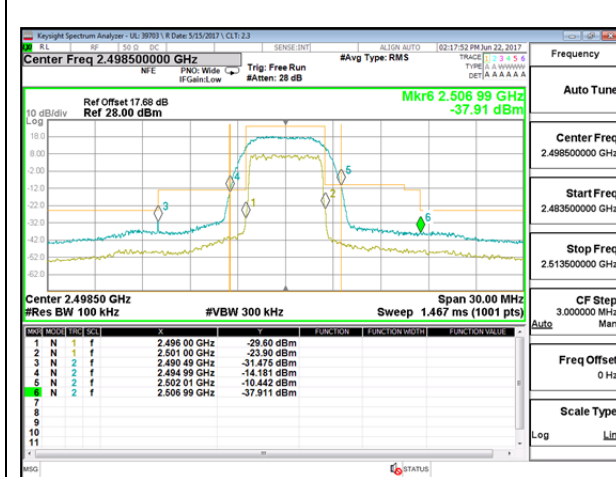

LTE B7 20MHz QPSK High Channel FRB

LTE B7 20MHz 16QAM Low Channel 1RB

LTE B7 20MHz 16QAM High Channel 1RB

LTE Band 41

LTE B41 5MHz QPSK Low Channel 1RB

LTE B41 5MHz QPSK High Channel 1RB

LTE B41 5MHz QPSK Low Channel FRB