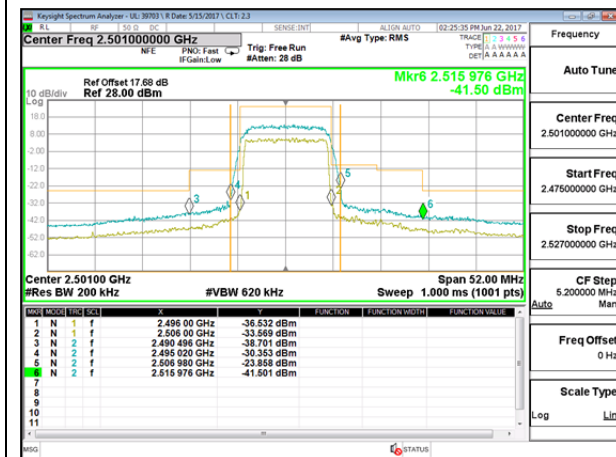

LTE B41 10MHz QPSK High Channel 1RB

LTE B41 10MHz QPSK Low Channel FRB

LTE B41 10MHz QPSK High Channel FRB

LTE B41 10MHz 16QAM Low Channel 1RB

LTE B41 10MHz 16QAM High Channel 1RB

LTE B41 10MHz 16QAM Low Channel FRB

LTE B41 10MHz 16QAM High Channel FRB

LTE B41 15MHz QPSK Low Channel 1RB

LTE B41 15MHz QPSK High Channel 1RB