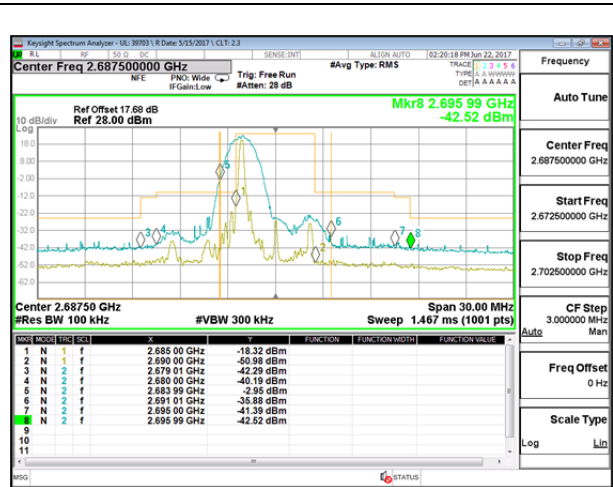

LTE B7 20MHz QPSK High Channel FRB

LTE B7 20MHz 16QAM Low Channel 1RB

LTE B7 20MHz 16QAM High Channel 1RB

LTE Band 41

LTE B41 5MHz QPSK Low Channel 1RB

LTE B41 5MHz QPSK High Channel 1RB

LTE B41 5MHz QPSK Low Channel FRB