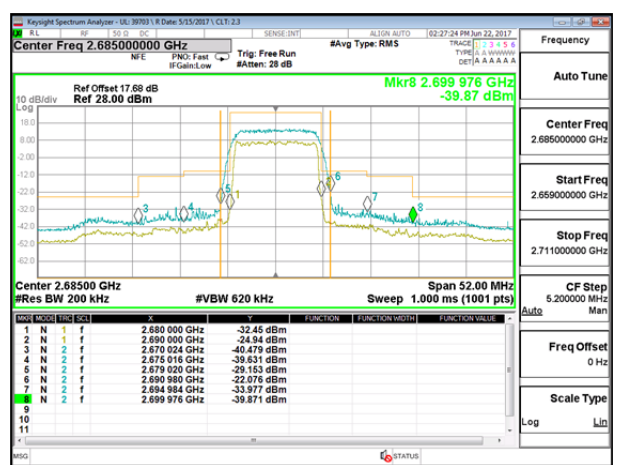

LTE B41 10MHz QPSK High Channel FRB