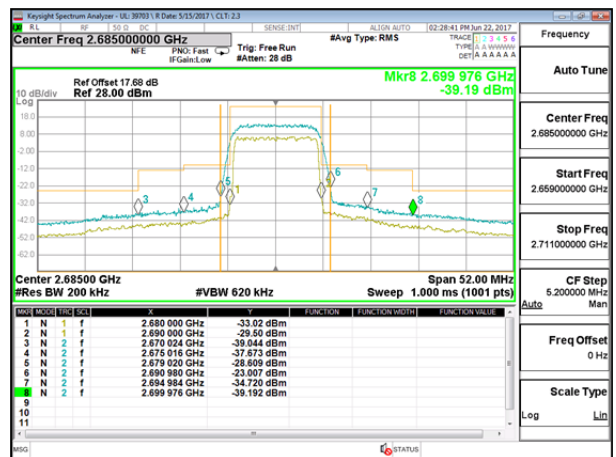

LTE B41 10MHz QPSK High Channel 1RB

LTE B41 10MHz QPSK Low Channel FRB

LTE B41 10MHz QPSK High Channel FRB

LTE B41 10MHz 16QAM Low Channel 1RB

LTE B41 10MHz 16QAM High Channel 1RB

LTE B41 10MHz 16QAM Low Channel FRB

LTE B41 10MHz 16QAM High Channel FRB

LTE B41 15MHz QPSK Low Channel 1RB

LTE B41 15MHz QPSK High Channel 1RB