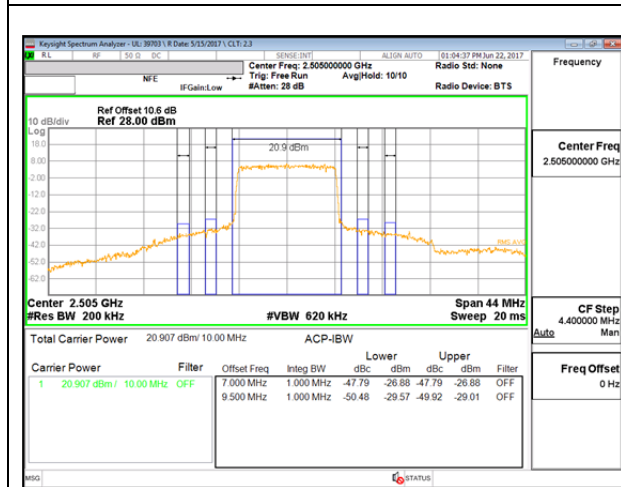

LTE B7 5MHz QPSK High Channel FRB

LTE B7 5MHz 16QAM Low Channel 1RB

LTE B7 5MHz 16QAM High Channel 1RB

LTE B7 5MHz 16QAM Low Channel FRB

LTE B7 5MHz 16QAM High Channel FRB

LTE B7 10MHz QPSK Low Channel 1RB

LTE B7 10MHz QPSK High Channel 1RB

LTE B7 10MHz QPSK Low Channel FRB

LTE B7 10MHz QPSK High Channel FRB

LTE B7 10MHz 16QAM Low Channel 1RB

LTE B7 10MHz 16QAM High Channel 1RB

LTE B7 10MHz 16QAM Low Channel FRB