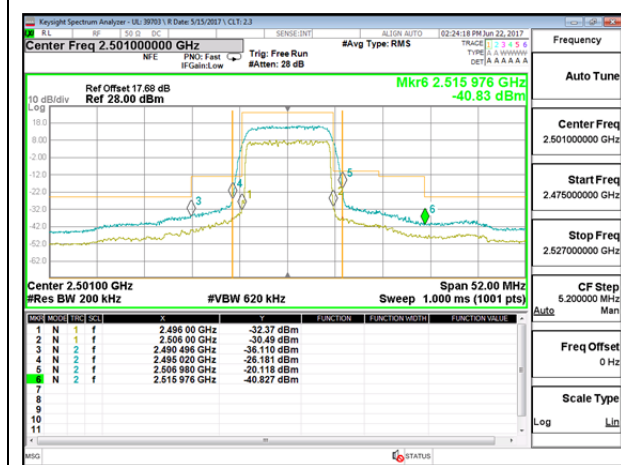

LTE B41 5MHz QPSK High Channel FRB

LTE B41 5MHz 16QAM Low Channel 1RB

LTE B41 5MHz 16QAM High Channel 1RB

LTE B41 5MHz 16QAM Low Channel FRB

LTE B41 5MHz 16QAM High Channel FRB

LTE B41 10MHz QPSK Low Channel 1RB

LTE B41 10MHz QPSK High Channel 1RB

LTE B41 10MHz QPSK Low Channel FRB

LTE B41 10MHz QPSK High Channel FRB

LTE B41 10MHz 16QAM Low Channel 1RB

LTE B41 10MHz 16QAM High Channel 1RB

LTE B41 10MHz 16QAM Low Channel FRB