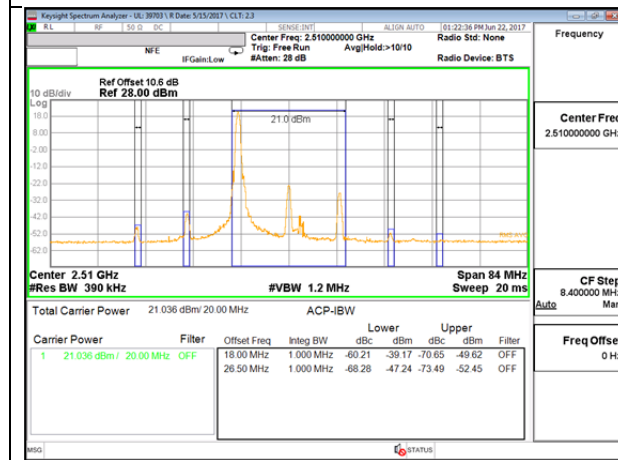

LTE B7 20MHz 16QAM Low Channel 1RB