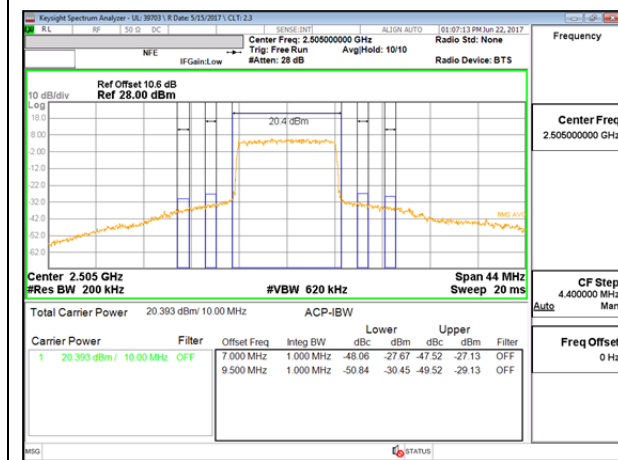

LTE B7 10MHz QPSK High Channel 1RB

LTE B7 10MHz QPSK Low Channel FRB

LTE B7 10MHz QPSK High Channel FRB

LTE B7 10MHz 16QAM Low Channel 1RB

LTE B7 10MHz 16QAM High Channel 1RB

LTE B7 10MHz 16QAM Low Channel FRB

LTE B7 10MHz 16QAM High Channel FRB

LTE B7 15MHz QPSK Low Channel 1RB

LTE B7 15MHz QPSK High Channel 1RB

LTE B7 15MHz QPSK Low Channel FRB

LTE B7 15MHz QPSK High Channel FRB

LTE B7 15MHz 16QAM Low Channel 1RB