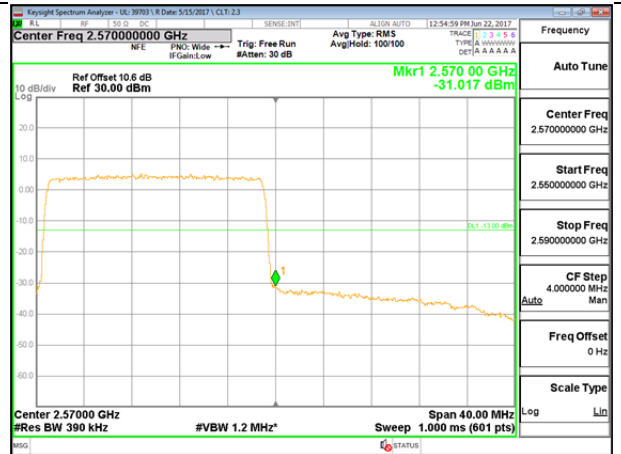

LTE B7 20MHz 16QAM Low Channel FRB

LTE B7 20MHz 16QAM High Channel FRB

14.2. EMISSION MASK PLOTS

LTE Band 7

LTE B7 5MHz QPSK Low Channel 1RB

LTE B7 5MHz QPSK High Channel 1RB

LTE B7 5MHz QPSK Low Channel FRB

LTE B7 5MHz QPSK High Channel FRB

LTE B7 5MHz 16QAM Low Channel 1RB

LTE B7 5MHz 16QAM High Channel 1RB

LTE B7 5MHz 16QAM Low Channel FRB

LTE B7 5MHz 16QAM High Channel FRB

LTE B7 10MHz QPSK Low Channel 1RB

LTE B7 10MHz QPSK High Channel 1RB

LTE B7 10MHz QPSK Low Channel FRB

LTE B7 10MHz QPSK High Channel FRB

LTE B7 10MHz 16QAM Low Channel 1RB

LTE B7 10MHz 16QAM High Channel 1RB

LTE B7 10MHz 16QAM Low Channel FRB