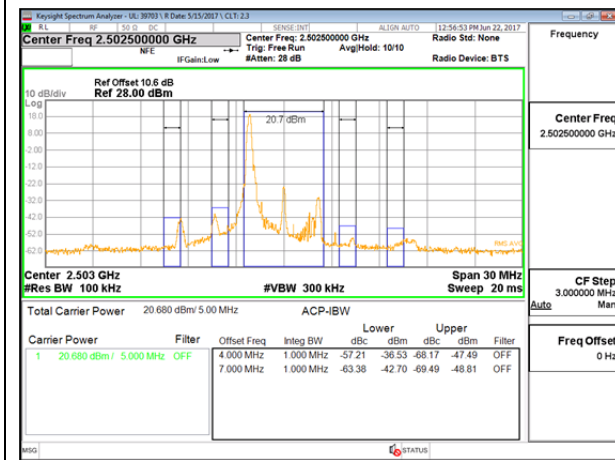

LTE B7 20MHz 16QAM Low Channel FRB

LTE B7 20MHz 16QAM High Channel FRB

14.2. EMISSION MASK PLOTS

LTE Band 7

LTE B7 5MHz QPSK Low Channel 1RB

LTE B7 5MHz QPSK High Channel 1RB

LTE B7 5MHz QPSK Low Channel FRB

LTE B7 5MHz QPSK High Channel FRB

LTE B7 5MHz 16QAM Low Channel 1RB

LTE B7 5MHz 16QAM High Channel 1RB

LTE B7 5MHz 16QAM Low Channel FRB

LTE B7 5MHz 16QAM High Channel FRB

LTE B7 10MHz QPSK Low Channel 1RB

LTE B7 10MHz QPSK High Channel 1RB

LTE B7 10MHz QPSK Low Channel FRB

LTE B7 10MHz QPSK High Channel FRB

LTE B7 10MHz 16QAM Low Channel 1RB

LTE B7 10MHz 16QAM High Channel 1RB

LTE B7 10MHz 16QAM Low Channel FRB