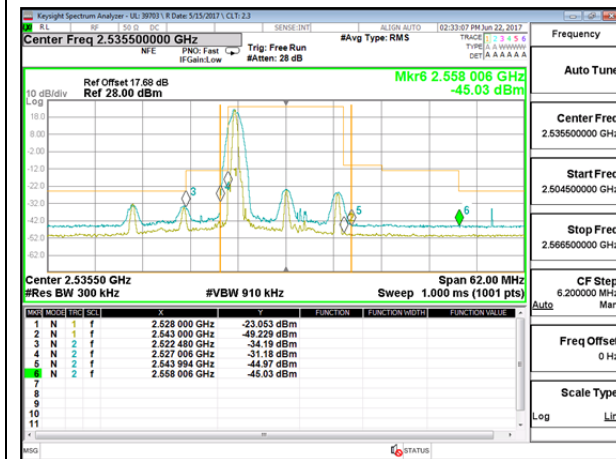

LTE B41 15MHz QPSK Low Channel 1RB