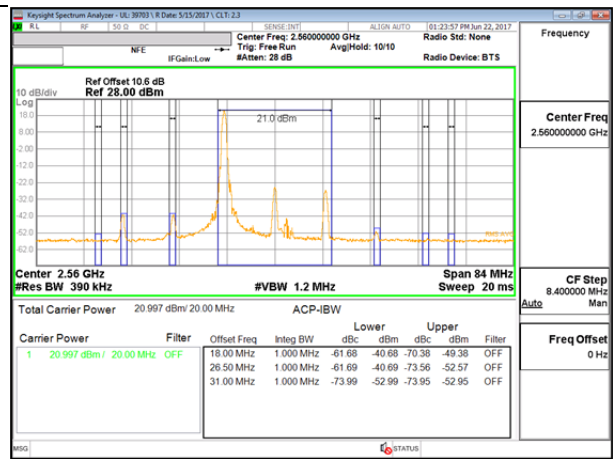

LTE B7 15MHz 16QAM High Channel 1RB

LTE B7 15MHz 16QAM Low Channel FRB

LTE B7 15MHz 16QAM High Channel FRB

LTE B7 20MHz QPSK Low Channel 1RB

LTE B7 20MHz QPSK High Channel 1RB

LTE B7 20MHz QPSK Low Channel FRB

LTE B7 20MHz QPSK High Channel FRB

LTE B7 20MHz 16QAM Low Channel 1RB

LTE B7 20MHz 16QAM High Channel 1RB

LTE Band 41

LTE B41 5MHz QPSK Low Channel 1RB

LTE B41 5MHz QPSK High Channel 1RB

LTE B41 5MHz QPSK Low Channel FRB