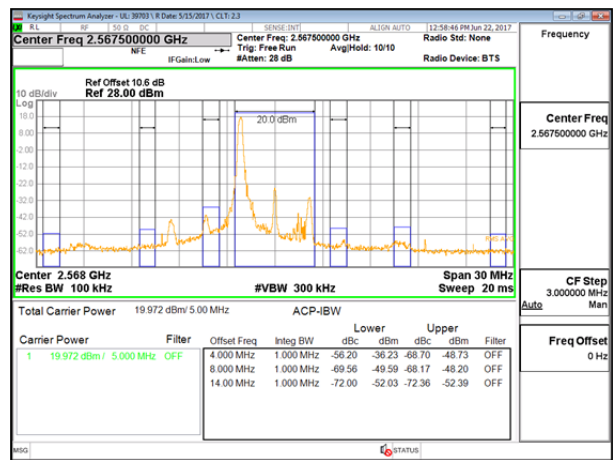

LTE B7 20MHz 16QAM Low Channel FRB

LTE B7 20MHz 16QAM High Channel FRB

14.2. EMISSION MASK PLOTS

LTE Band 7

LTE B7 5MHz QPSK Low Channel 1RB

LTE B7 5MHz QPSK High Channel 1RB

LTE B7 5MHz QPSK Low Channel FRB

LTE B7 5MHz QPSK High Channel FRB

LTE B7 5MHz 16QAM Low Channel 1RB

LTE B7 5MHz 16QAM High Channel 1RB

LTE B7 5MHz 16QAM Low Channel FRB

LTE B7 5MHz 16QAM High Channel FRB

LTE B7 10MHz QPSK Low Channel 1RB

LTE B7 10MHz QPSK High Channel 1RB

LTE B7 10MHz QPSK Low Channel FRB

LTE B7 10MHz QPSK High Channel FRB

LTE B7 10MHz 16QAM Low Channel 1RB

LTE B7 10MHz 16QAM High Channel 1RB

LTE B7 10MHz 16QAM Low Channel FRB