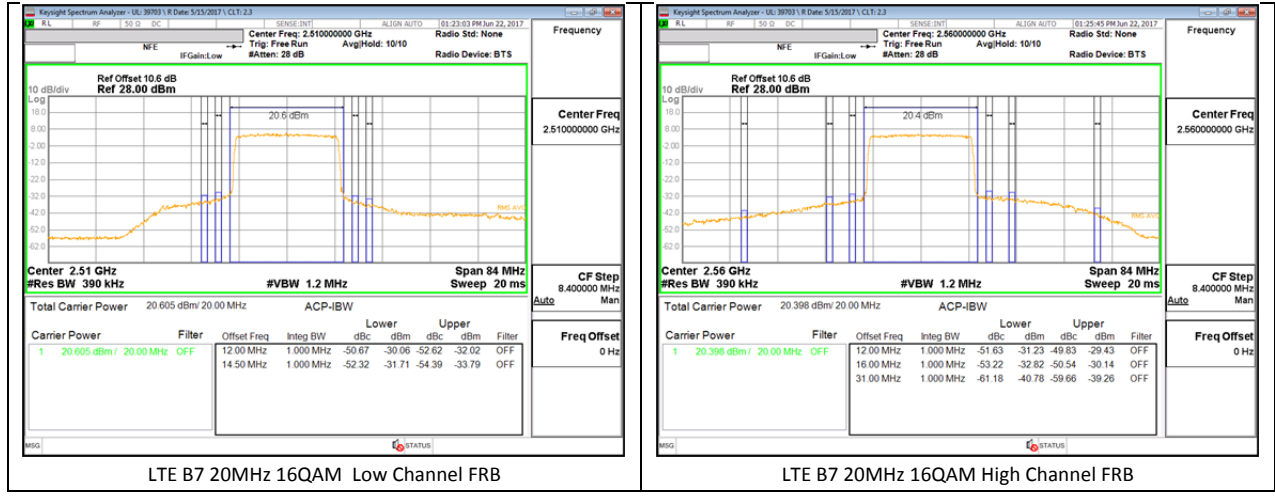

LTE B7 15MHz 16QAM High Channel 1RB

LTE B7 15MHz 16QAM Low Channel FRB

LTE B7 15MHz 16QAM High Channel FRB

LTE B7 20MHz QPSK Low Channel 1RB

LTE B7 20MHz QPSK High Channel 1RB

LTE B7 20MHz QPSK Low Channel FRB

LTE B7 20MHz QPSK High Channel FRB

LTE B7 20MHz 16QAM Low Channel 1RB

LTE B7 20MHz 16QAM High Channel 1RB

LTE Band 41

LTE B41 5MHz QPSK Low Channel 1RB

LTE B41 5MHz QPSK High Channel 1RB

LTE B41 5MHz QPSK Low Channel FRB