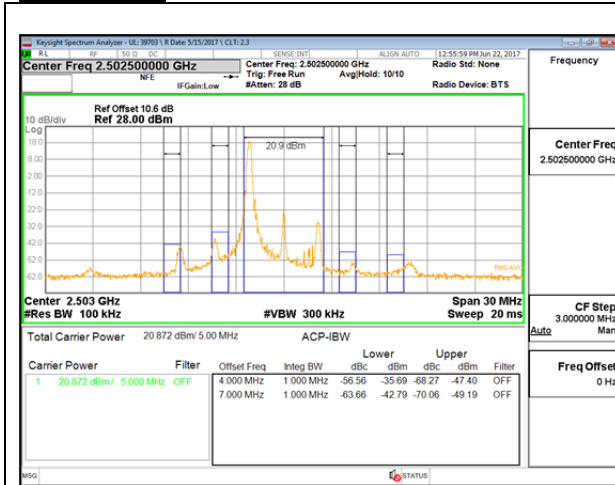

LTE B7 20MHz 16QAM Low Channel FRB

LTE B7 20MHz 16QAM High Channel FRB

14.2. EMISSION MASK PLOTS

LTE Band 7

LTE B7 5MHz QPSK Low Channel 1RB

LTE B7 5MHz QPSK High Channel 1RB

LTE B7 5MHz QPSK Low Channel FRB

LTE B7 5MHz QPSK High Channel FRB

LTE B7 5MHz 16QAM Low Channel 1RB

LTE B7 5MHz 16QAM High Channel 1RB

LTE B7 5MHz 16QAM Low Channel FRB

LTE B7 5MHz 16QAM High Channel FRB

LTE B7 10MHz QPSK Low Channel 1RB

LTE B7 10MHz QPSK High Channel 1RB

LTE B7 10MHz QPSK Low Channel FRB

LTE B7 10MHz QPSK High Channel FRB

LTE B7 10MHz 16QAM Low Channel 1RB

LTE B7 10MHz 16QAM High Channel 1RB

LTE B7 10MHz 16QAM Low Channel FRB