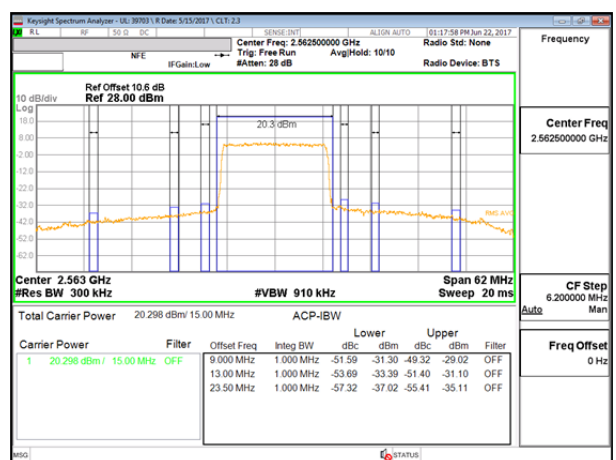

LTE B7 10MHz 16QAM High Channel FRB

LTE B7 15MHz QPSK Low Channel 1RB

LTE B7 15MHz QPSK High Channel 1RB

LTE B7 15MHz QPSK Low Channel FRB

LTE B7 15MHz QPSK High Channel FRB

LTE B7 15MHz 16QAM Low Channel 1RB

LTE B7 15MHz 16QAM High Channel 1RB

LTE B7 15MHz 16QAM Low Channel FRB

LTE B7 15MHz 16QAM High Channel FRB

LTE B7 20MHz QPSK Low Channel 1RB

LTE B7 20MHz QPSK High Channel 1RB

LTE B7 20MHz QPSK Low Channel FRB