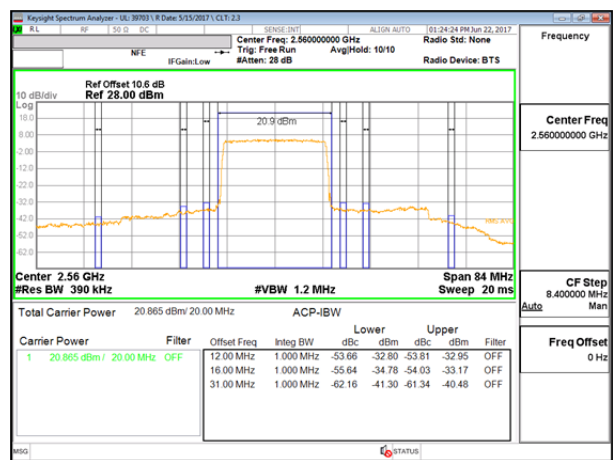

LTE B7 15MHz 16QAM High Channel 1RB

LTE B7 15MHz 16QAM Low Channel FRB

LTE B7 15MHz 16QAM High Channel FRB

LTE B7 20MHz QPSK Low Channel 1RB

LTE B7 20MHz QPSK High Channel 1RB

LTE B7 20MHz QPSK Low Channel FRB

LTE B7 20MHz QPSK High Channel FRB

LTE B7 20MHz 16QAM Low Channel 1RB

LTE B7 20MHz 16QAM High Channel 1RB

LTE Band 41

LTE B41 5MHz QPSK Low Channel 1RB

LTE B41 5MHz QPSK High Channel 1RB

LTE B41 5MHz QPSK Low Channel FRB