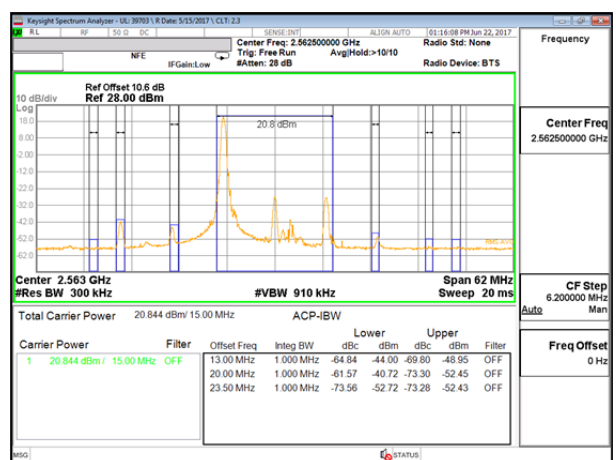

LTE B7 10MHz QPSK High Channel 1RB

LTE B7 10MHz QPSK Low Channel FRB

LTE B7 10MHz QPSK High Channel FRB

LTE B7 10MHz 16QAM Low Channel 1RB

LTE B7 10MHz 16QAM High Channel 1RB

LTE B7 10MHz 16QAM Low Channel FRB

LTE B7 10MHz 16QAM High Channel FRB

LTE B7 15MHz QPSK Low Channel 1RB

LTE B7 15MHz QPSK High Channel 1RB

LTE B7 15MHz QPSK Low Channel FRB

LTE B7 15MHz QPSK High Channel FRB

LTE B7 15MHz 16QAM Low Channel 1RB