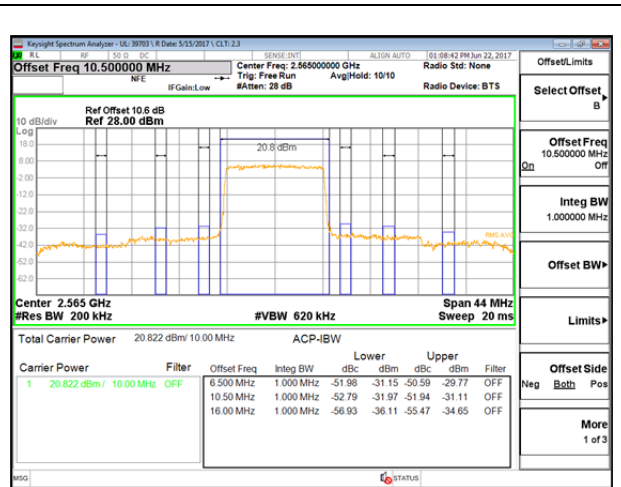

LTE B7 5MHz QPSK High Channel FRB

LTE B7 5MHz 16QAM Low Channel 1RB

LTE B7 5MHz 16QAM High Channel 1RB

LTE B7 5MHz 16QAM Low Channel FRB

LTE B7 5MHz 16QAM High Channel FRB

LTE B7 10MHz QPSK Low Channel 1RB

LTE B7 10MHz QPSK High Channel 1RB

LTE B7 10MHz QPSK Low Channel FRB

LTE B7 10MHz QPSK High Channel FRB

LTE B7 10MHz 16QAM Low Channel 1RB

LTE B7 10MHz 16QAM High Channel 1RB

LTE B7 10MHz 16QAM Low Channel FRB