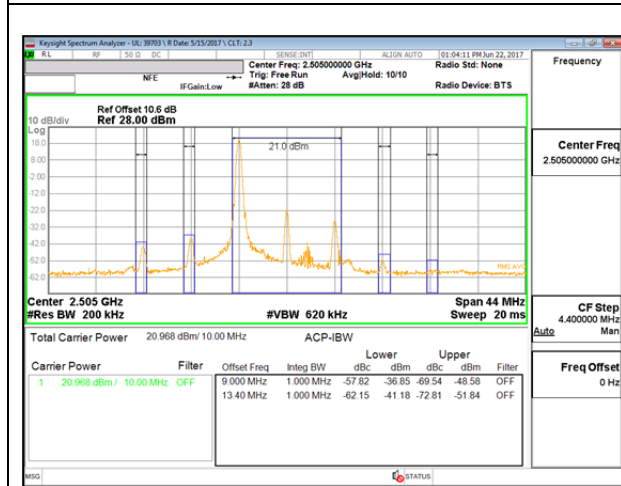

LTE B7 20MHz 16QAM Low Channel FRB

LTE B7 20MHz 16QAM High Channel FRB

14.2. EMISSION MASK PLOTS

LTE Band 7

LTE B7 5MHz QPSK Low Channel 1RB

LTE B7 5MHz QPSK High Channel 1RB

LTE B7 5MHz QPSK Low Channel FRB

LTE B7 5MHz QPSK High Channel FRB

LTE B7 5MHz 16QAM Low Channel 1RB

LTE B7 5MHz 16QAM High Channel 1RB

LTE B7 5MHz 16QAM Low Channel FRB

LTE B7 5MHz 16QAM High Channel FRB

LTE B7 10MHz QPSK Low Channel 1RB

LTE B7 10MHz QPSK High Channel 1RB

LTE B7 10MHz QPSK Low Channel FRB

LTE B7 10MHz QPSK High Channel FRB

LTE B7 10MHz 16QAM Low Channel 1RB

LTE B7 10MHz 16QAM High Channel 1RB

LTE B7 10MHz 16QAM Low Channel FRB