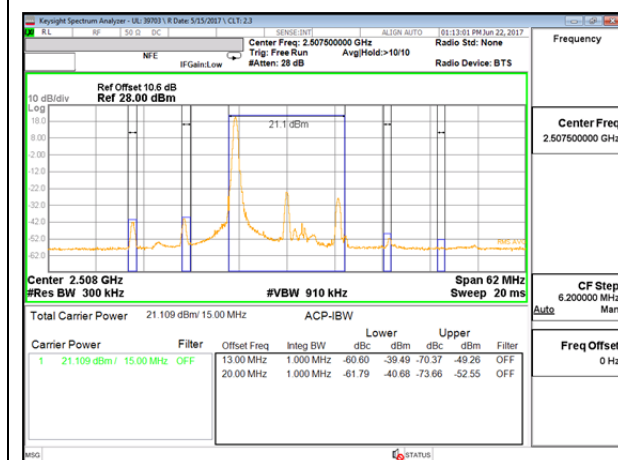

LTE B7 5MHz QPSK High Channel FRB

LTE B7 5MHz 16QAM Low Channel 1RB

LTE B7 5MHz 16QAM High Channel 1RB

LTE B7 5MHz 16QAM Low Channel FRB

LTE B7 5MHz 16QAM High Channel FRB

LTE B7 10MHz QPSK Low Channel 1RB

LTE B7 10MHz QPSK High Channel 1RB

LTE B7 10MHz QPSK Low Channel FRB

LTE B7 10MHz QPSK High Channel FRB

LTE B7 10MHz 16QAM Low Channel 1RB

LTE B7 10MHz 16QAM High Channel 1RB

LTE B7 10MHz 16QAM Low Channel FRB

LTE B7 10MHz 16QAM High Channel FRB

LTE B7 15MHz QPSK Low Channel 1RB

LTE B7 15MHz QPSK High Channel 1RB

LTE B7 15MHz QPSK Low Channel FRB

LTE B7 15MHz QPSK High Channel FRB

LTE B7 15MHz 16QAM Low Channel 1RB