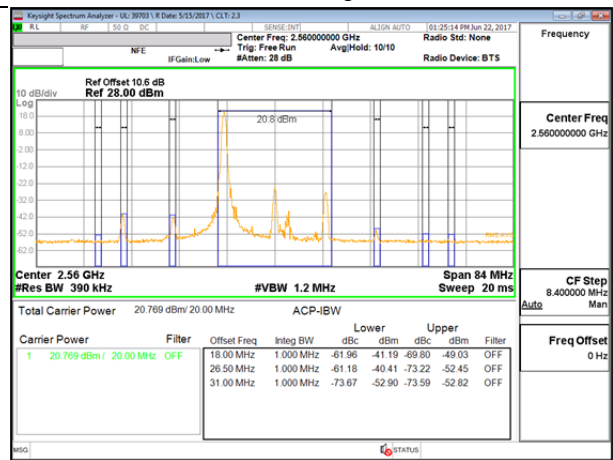

LTE B7 15MHz 16QAM High Channel 1RB

LTE B7 15MHz 16QAM Low Channel FRB

LTE B7 15MHz 16QAM High Channel FRB

LTE B7 20MHz QPSK Low Channel 1RB

LTE B7 20MHz QPSK High Channel 1RB

LTE B7 20MHz QPSK Low Channel FRB

LTE B7 20MHz QPSK High Channel FRB

LTE B7 20MHz 16QAM Low Channel 1RB

LTE B7 20MHz 16QAM High Channel 1RB

LTE Band 41

LTE B41 5MHz QPSK Low Channel 1RB

LTE B41 5MHz QPSK High Channel 1RB

LTE B41 5MHz QPSK Low Channel FRB