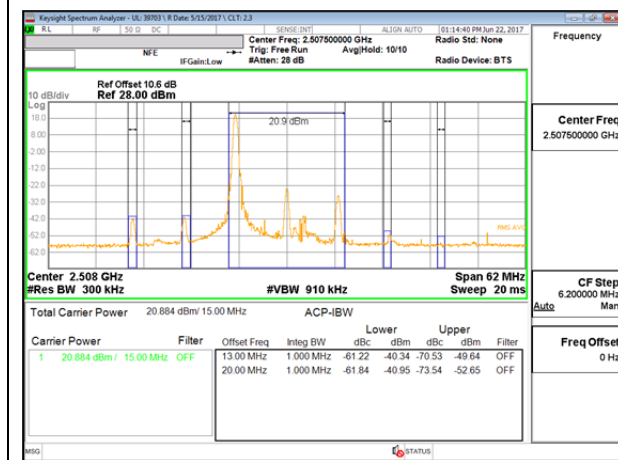

LTE B7 10MHz QPSK High Channel 1RB

LTE B7 10MHz QPSK Low Channel FRB

LTE B7 10MHz QPSK High Channel FRB

LTE B7 10MHz 16QAM Low Channel 1RB

LTE B7 10MHz 16QAM High Channel 1RB

LTE B7 10MHz 16QAM Low Channel FRB

LTE B7 10MHz 16QAM High Channel FRB

LTE B7 15MHz QPSK Low Channel 1RB

LTE B7 15MHz QPSK High Channel 1RB

LTE B7 15MHz QPSK Low Channel FRB

LTE B7 15MHz QPSK High Channel FRB

LTE B7 15MHz 16QAM Low Channel 1RB

LTE B7 15MHz 16QAM High Channel 1RB

LTE B7 15MHz 16QAM Low Channel FRB

LTE B7 15MHz 16QAM High Channel FRB

LTE B7 20MHz QPSK Low Channel 1RB

LTE B7 20MHz QPSK High Channel 1RB

LTE B7 20MHz QPSK Low Channel FRB