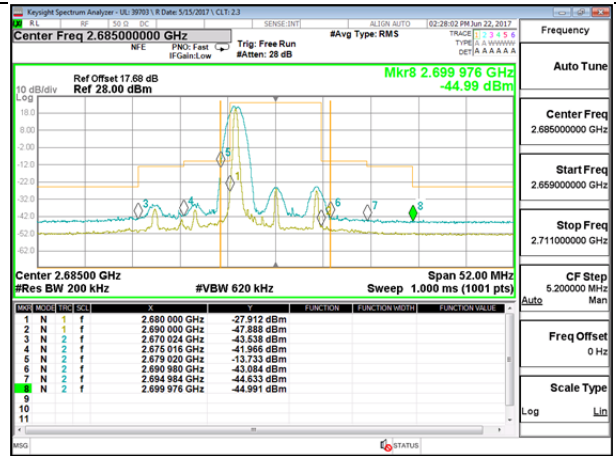

LTE B41 10MHz QPSK High Channel 1RB

LTE B41 10MHz QPSK Low Channel FRB

LTE B41 10MHz QPSK High Channel FRB

LTE B41 10MHz 16QAM Low Channel 1RB

LTE B41 10MHz 16QAM High Channel 1RB

LTE B41 10MHz 16QAM Low Channel FRB