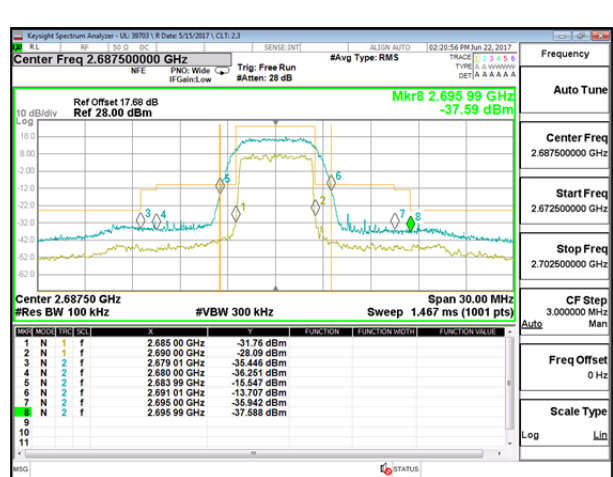

LTE B7 20MHz QPSK High Channel FRB

LTE B7 20MHz 16QAM Low Channel 1RB

LTE B7 20MHz 16QAM High Channel 1RB

LTE Band 41

LTE B41 5MHz QPSK Low Channel 1RB

LTE B41 5MHz QPSK High Channel 1RB

LTE B41 5MHz QPSK Low Channel FRB