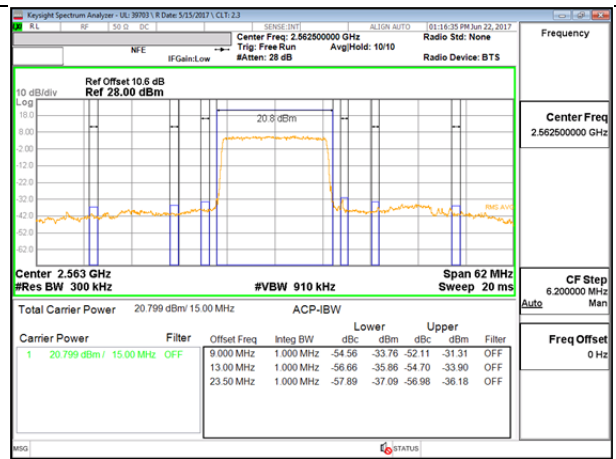

LTE B7 10MHz QPSK High Channel 1RB

LTE B7 10MHz QPSK Low Channel FRB

LTE B7 10MHz QPSK High Channel FRB

LTE B7 10MHz 16QAM Low Channel 1RB

LTE B7 10MHz 16QAM High Channel 1RB

LTE B7 10MHz 16QAM Low Channel FRB

LTE B7 10MHz 16QAM High Channel FRB

LTE B7 15MHz QPSK Low Channel 1RB

LTE B7 15MHz QPSK High Channel 1RB

LTE B7 15MHz QPSK Low Channel FRB

LTE B7 15MHz QPSK High Channel FRB

LTE B7 15MHz 16QAM Low Channel 1RB

LTE B7 15MHz 16QAM High Channel 1RB

LTE B7 15MHz 16QAM Low Channel FRB

LTE B7 15MHz 16QAM High Channel FRB

LTE B7 20MHz QPSK Low Channel 1RB

LTE B7 20MHz QPSK High Channel 1RB

LTE B7 20MHz QPSK Low Channel FRB