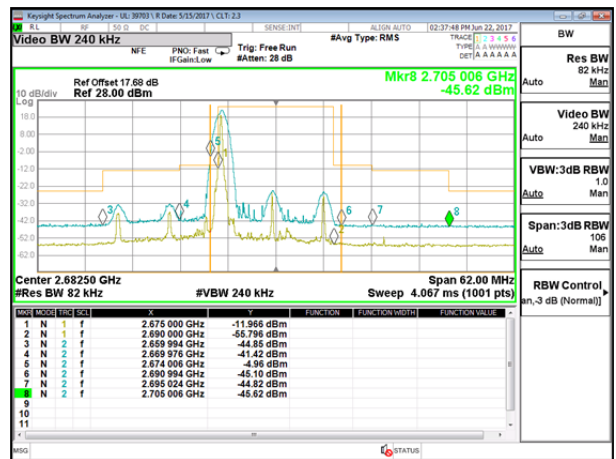

LTE B41 15MHz QPSK High Channel 1RB