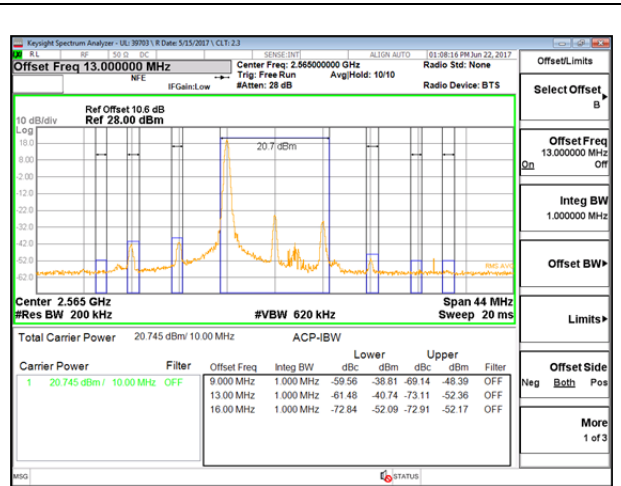

LTE B7 5MHz QPSK High Channel FRB

LTE B7 5MHz 16QAM Low Channel 1RB

LTE B7 5MHz 16QAM High Channel 1RB

LTE B7 5MHz 16QAM Low Channel FRB

LTE B7 5MHz 16QAM High Channel FRB

LTE B7 10MHz QPSK Low Channel 1RB

LTE B7 10MHz QPSK High Channel 1RB

LTE B7 10MHz QPSK Low Channel FRB

LTE B7 10MHz QPSK High Channel FRB

LTE B7 10MHz 16QAM Low Channel 1RB

LTE B7 10MHz 16QAM High Channel 1RB

LTE B7 10MHz 16QAM Low Channel FRB