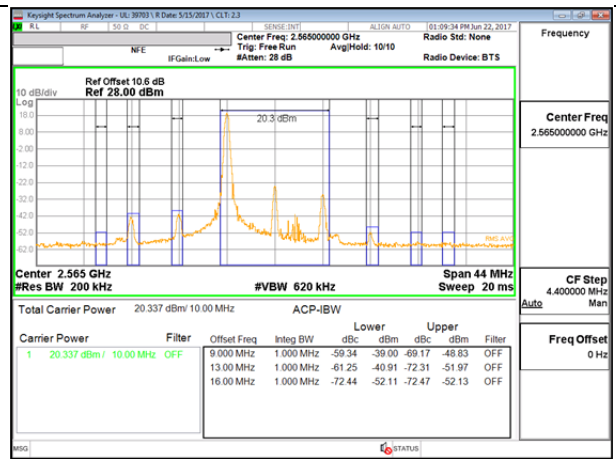

LTE B7 5MHz QPSK High Channel FRB

LTE B7 5MHz 16QAM Low Channel 1RB

LTE B7 5MHz 16QAM High Channel 1RB

LTE B7 5MHz 16QAM Low Channel FRB

LTE B7 5MHz 16QAM High Channel FRB

LTE B7 10MHz QPSK Low Channel 1RB

LTE B7 10MHz QPSK High Channel 1RB

LTE B7 10MHz QPSK Low Channel FRB

LTE B7 10MHz QPSK High Channel FRB

LTE B7 10MHz 16QAM Low Channel 1RB

LTE B7 10MHz 16QAM High Channel 1RB

LTE B7 10MHz 16QAM Low Channel FRB

LTE B7 10MHz 16QAM High Channel FRB

LTE B7 15MHz QPSK Low Channel 1RB

LTE B7 15MHz QPSK High Channel 1RB

LTE B7 15MHz QPSK Low Channel FRB

LTE B7 15MHz QPSK High Channel FRB

LTE B7 15MHz 16QAM Low Channel 1RB