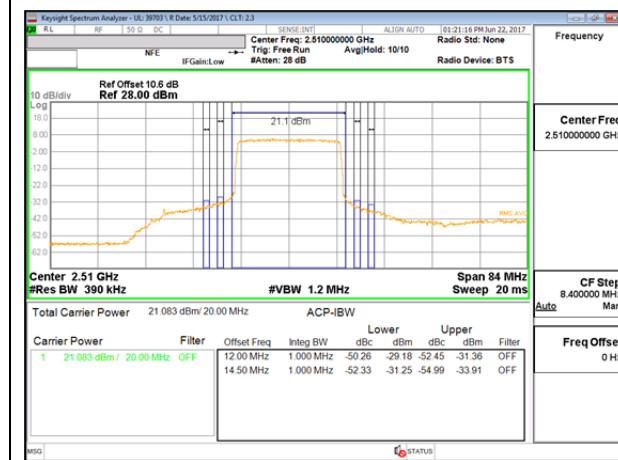

LTE B7 15MHz 16QAM High Channel 1RB

LTE B7 15MHz 16QAM Low Channel FRB

LTE B7 15MHz 16QAM High Channel FRB

LTE B7 20MHz QPSK Low Channel 1RB

LTE B7 20MHz QPSK High Channel 1RB

LTE B7 20MHz QPSK Low Channel FRB

LTE B7 20MHz QPSK High Channel FRB

LTE B7 20MHz 16QAM Low Channel 1RB

LTE B7 20MHz 16QAM High Channel 1RB

LTE Band 41

LTE B41 5MHz QPSK Low Channel 1RB

LTE B41 5MHz QPSK High Channel 1RB

LTE B41 5MHz QPSK Low Channel FRB