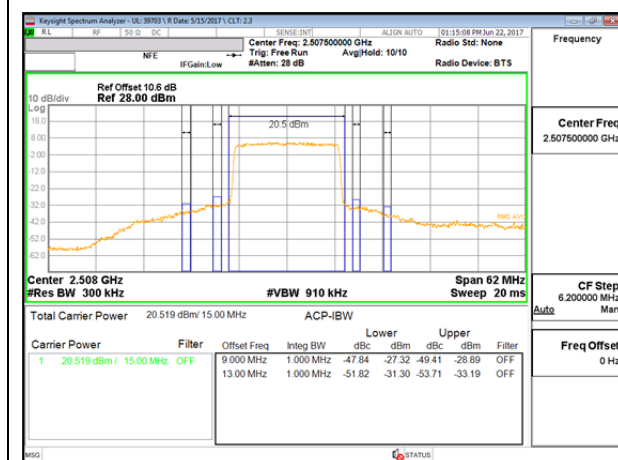

LTE B7 10MHz QPSK High Channel 1RB

LTE B7 10MHz QPSK Low Channel FRB

LTE B7 10MHz QPSK High Channel FRB

LTE B7 10MHz 16QAM Low Channel 1RB

LTE B7 10MHz 16QAM High Channel 1RB

LTE B7 10MHz 16QAM Low Channel FRB

LTE B7 10MHz 16QAM High Channel FRB

LTE B7 15MHz QPSK Low Channel 1RB

LTE B7 15MHz QPSK High Channel 1RB

LTE B7 15MHz QPSK Low Channel FRB

LTE B7 15MHz QPSK High Channel FRB

LTE B7 15MHz 16QAM Low Channel 1RB

LTE B7 15MHz 16QAM High Channel 1RB

LTE B7 15MHz 16QAM Low Channel FRB

LTE B7 15MHz 16QAM High Channel FRB

LTE B7 20MHz QPSK Low Channel 1RB

LTE B7 20MHz QPSK High Channel 1RB

LTE B7 20MHz QPSK Low Channel FRB