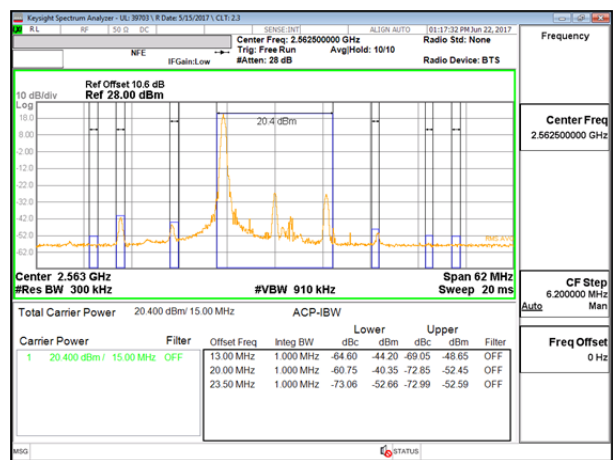

LTE B7 10MHz 16QAM High Channel FRB

LTE B7 15MHz QPSK Low Channel 1RB

LTE B7 15MHz QPSK High Channel 1RB

LTE B7 15MHz QPSK Low Channel FRB

LTE B7 15MHz QPSK High Channel FRB

LTE B7 15MHz 16QAM Low Channel 1RB

LTE B7 15MHz 16QAM High Channel 1RB

LTE B7 15MHz 16QAM Low Channel FRB

LTE B7 15MHz 16QAM High Channel FRB

LTE B7 20MHz QPSK Low Channel 1RB

LTE B7 20MHz QPSK High Channel 1RB

LTE B7 20MHz QPSK Low Channel FRB