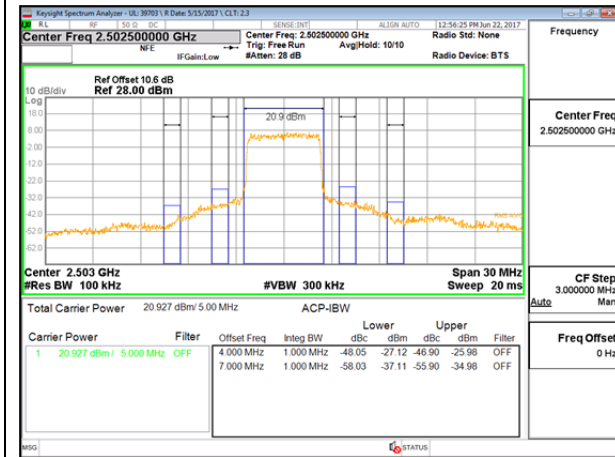

LTE B7 20MHz 16QAM Low Channel FRB

LTE B7 20MHz 16QAM High Channel FRB

14.2. EMISSION MASK PLOTS

LTE Band 7

LTE B7 5MHz QPSK Low Channel 1RB

LTE B7 5MHz QPSK High Channel 1RB

LTE B7 5MHz QPSK Low Channel FRB

LTE B7 5MHz QPSK High Channel FRB

LTE B7 5MHz 16QAM Low Channel 1RB

LTE B7 5MHz 16QAM High Channel 1RB

LTE B7 5MHz 16QAM Low Channel FRB

LTE B7 5MHz 16QAM High Channel FRB

LTE B7 10MHz QPSK Low Channel 1RB

LTE B7 10MHz QPSK High Channel 1RB

LTE B7 10MHz QPSK Low Channel FRB

LTE B7 10MHz QPSK High Channel FRB

LTE B7 10MHz 16QAM Low Channel 1RB

LTE B7 10MHz 16QAM High Channel 1RB

LTE B7 10MHz 16QAM Low Channel FRB