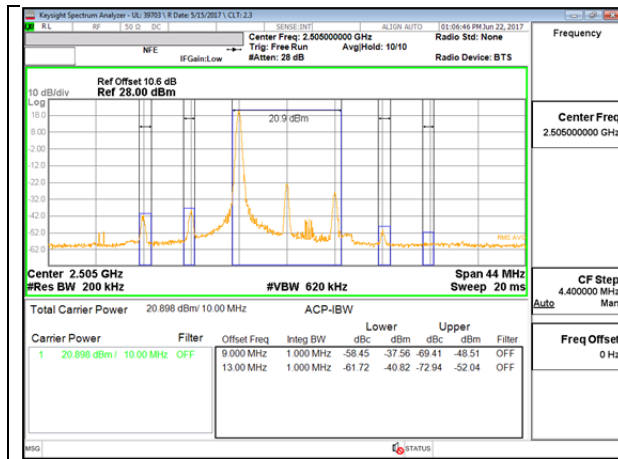

LTE B7 5MHz QPSK High Channel FRB

LTE B7 5MHz 16QAM Low Channel 1RB

LTE B7 5MHz 16QAM High Channel 1RB

LTE B7 5MHz 16QAM Low Channel FRB

LTE B7 5MHz 16QAM High Channel FRB

LTE B7 10MHz QPSK Low Channel 1RB

LTE B7 10MHz QPSK High Channel 1RB

LTE B7 10MHz QPSK Low Channel FRB

LTE B7 10MHz QPSK High Channel FRB

LTE B7 10MHz 16QAM Low Channel 1RB

LTE B7 10MHz 16QAM High Channel 1RB

LTE B7 10MHz 16QAM Low Channel FRB