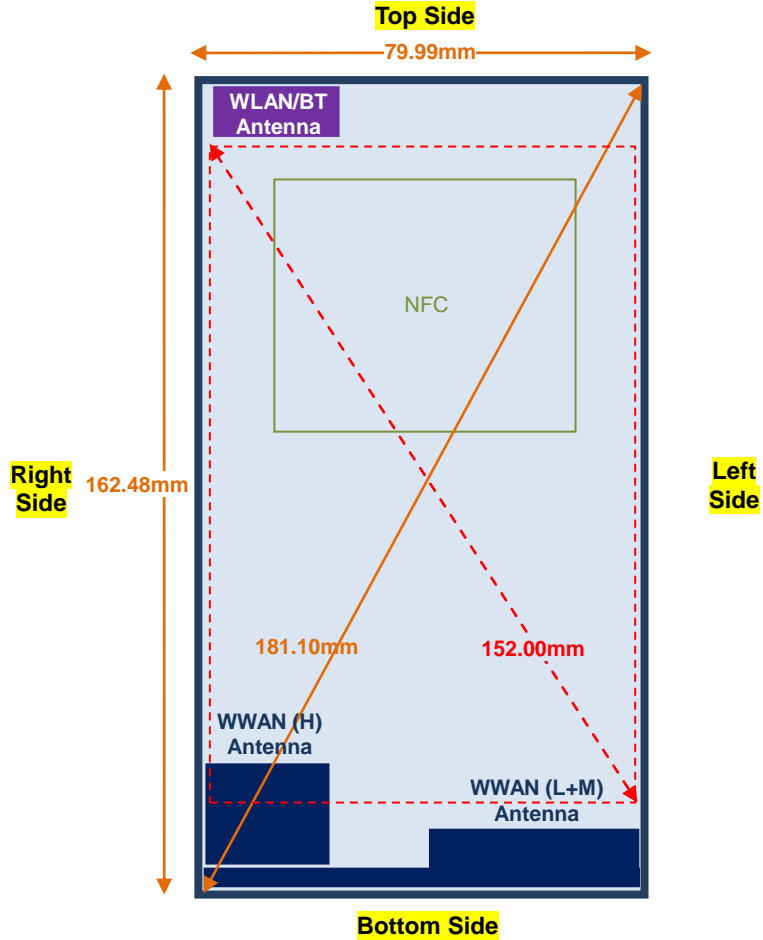

Appendix D. Antenna Location

<Mobile Phone>

| | |
|------------------|-----------|
| Overall diagonal | 181.10 mm |
| Display diagonal | 152.00 mm |

Appendix D. SAR Test Setup Photos

Right Cheek

Right Tilted

Left Cheek

Left Tilted

Front, Test Separation 0 mm

Back, Test Separation 0 mm

Top Side, Test Separation 0 mm

Right Side, Test Separation 0 mm

Front, Test Separation 10 mm

Back, Test Separation 10 mm

Left Side, Test Separation 10 mm

Right Side, Test Separation 10 mm

Top Side, Test Separation 10 mm

Bottom Side, Test Separation 10 mm

Front, Test Separation 15 mm

Back, Test Separation 15 mm