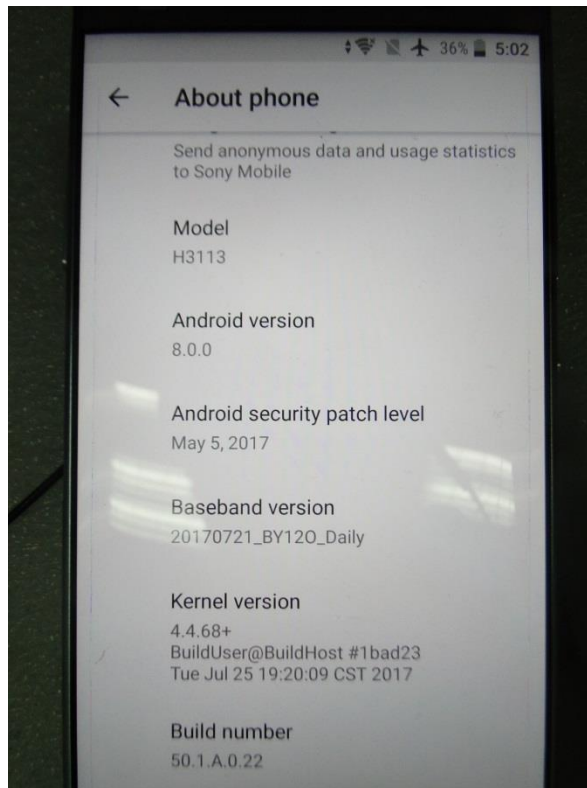

## Setup Photographs

Front View

EUT

**Remark:** The FZ762714-01 report reuses test data from the FZ762713-01 report.