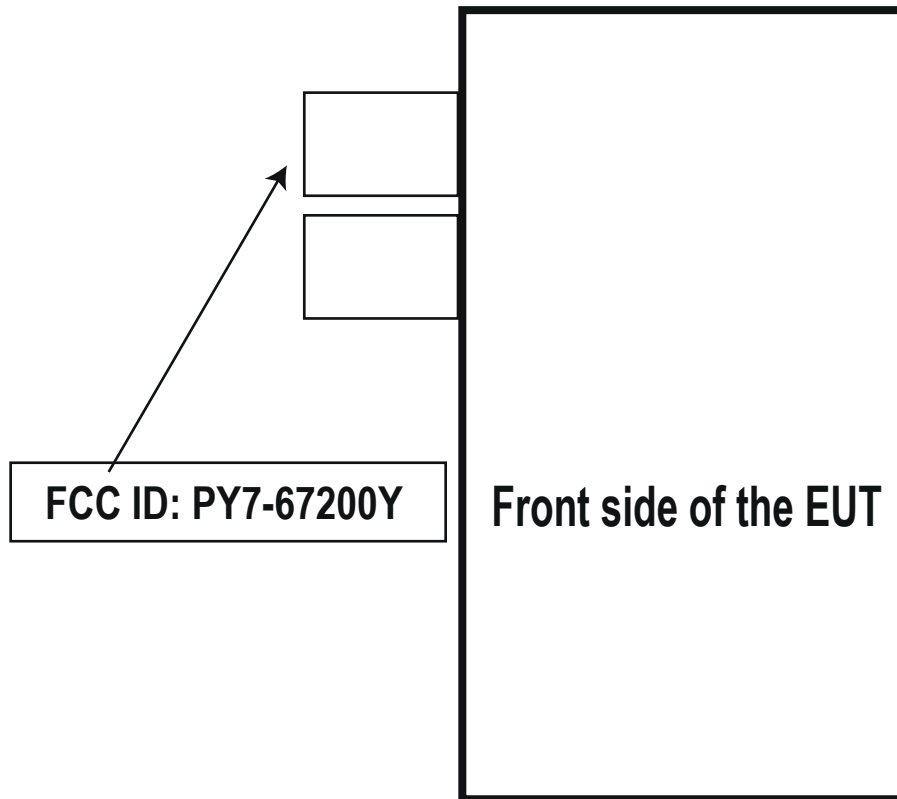

Label and Label Location PY7-67200Y

The FCC ID is not on the exterior of the device but labelling meets the conditions allowed in KDB 784748 for the label to be placed in a user accessible area:

1. The device is handheld
2. The quick start manual directs the user where to find the FCC label
3. The user does not require any special tools to access the FCC label and the label is not removable
4. The FCC ID is on the label, FCC15.19(a) statement in manual due to device size
5. The label tray which has FCC ID is stored in the same place of the SIM card tray. Pull it out to exhibit FCC ID. Please refer to startup guide for detail.