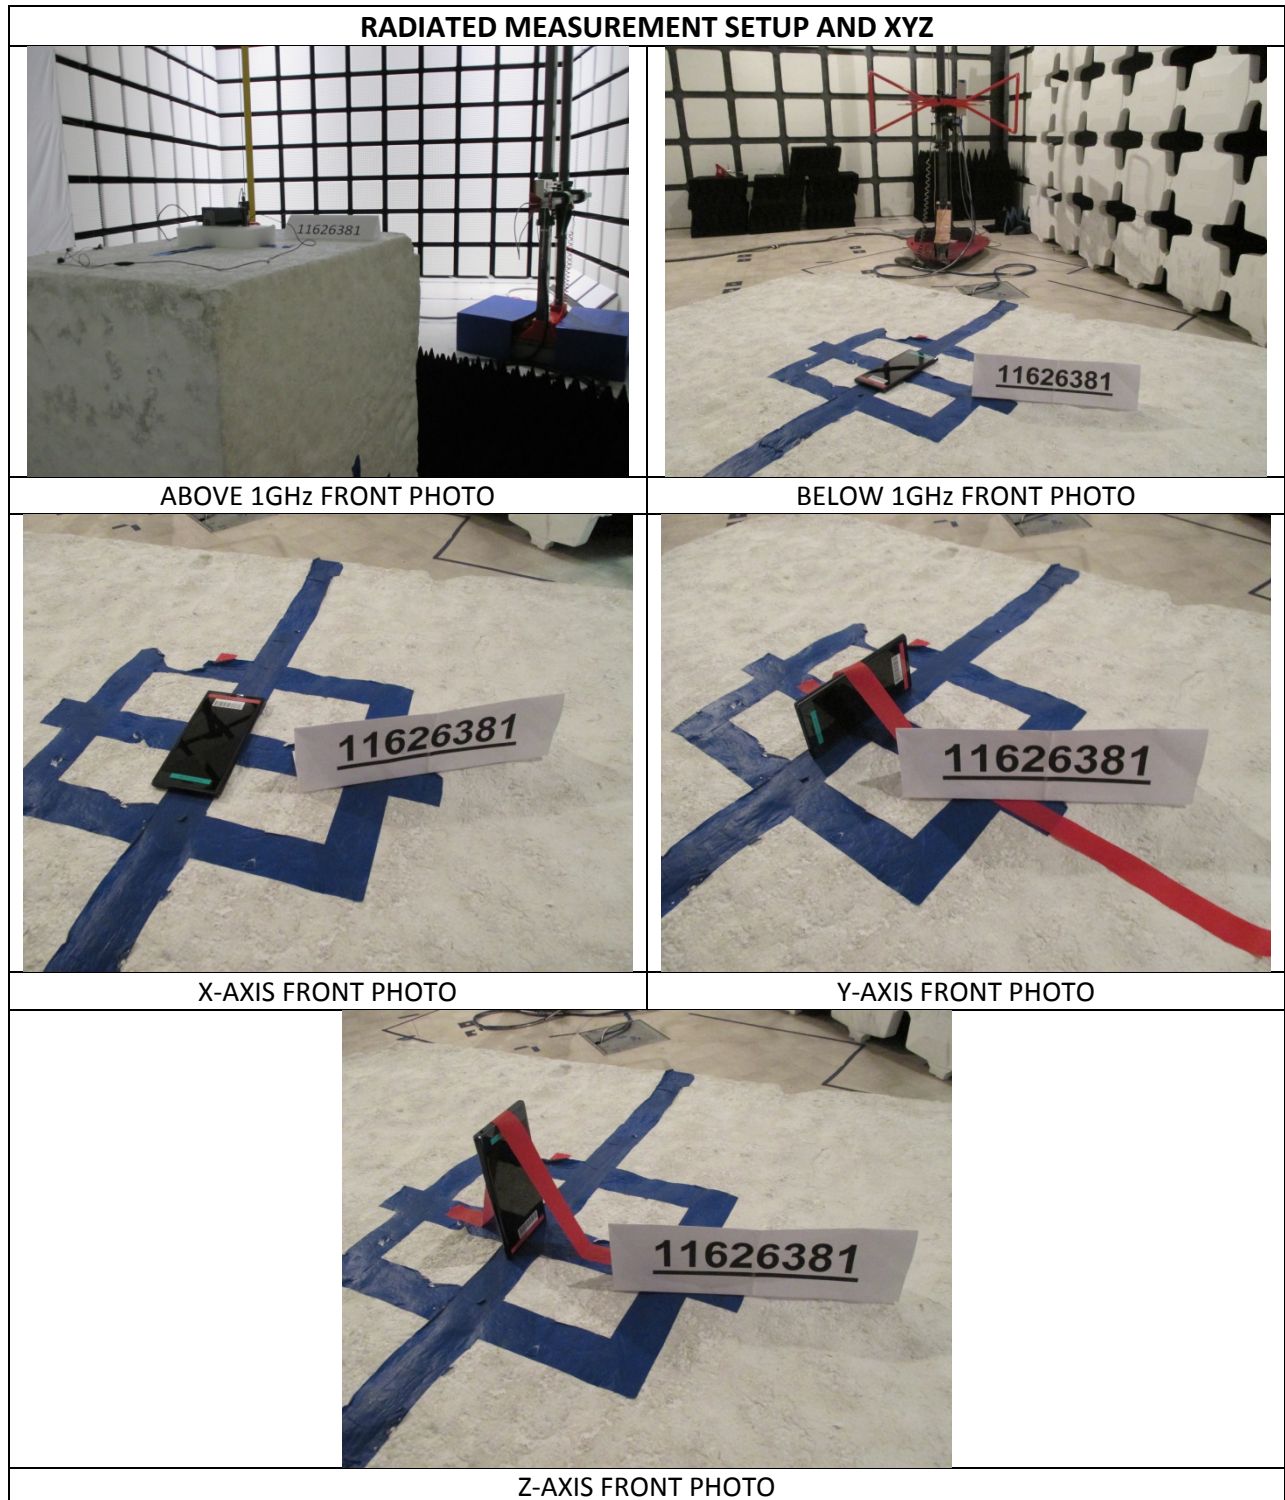

18. SETUP PHOTOS

**ANTENNA PORT CONDUCTED RF MEASUREMENT SETUP AND
FREQUENCY STABILITY**

ANTENNA PORT CONDUCTED PHOTO

FREQUENCY STABILITY

END OF REPORT