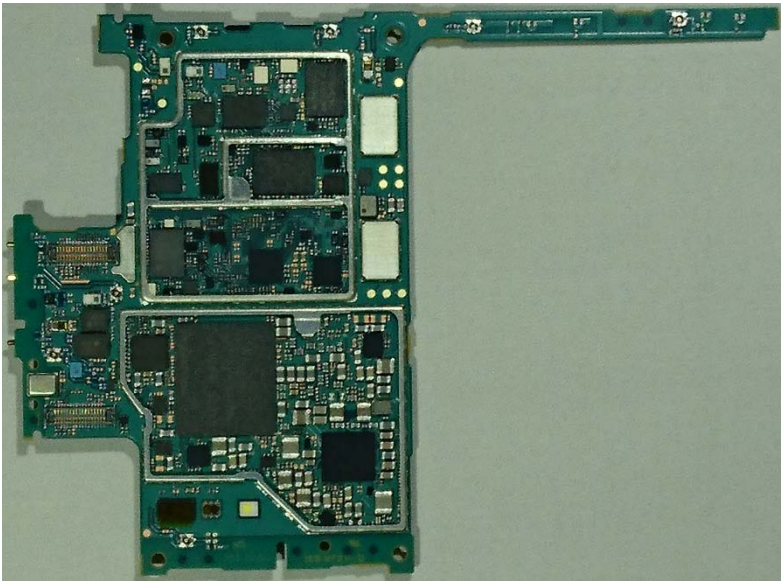

Internal PWB without Shield cases (Rear-side)