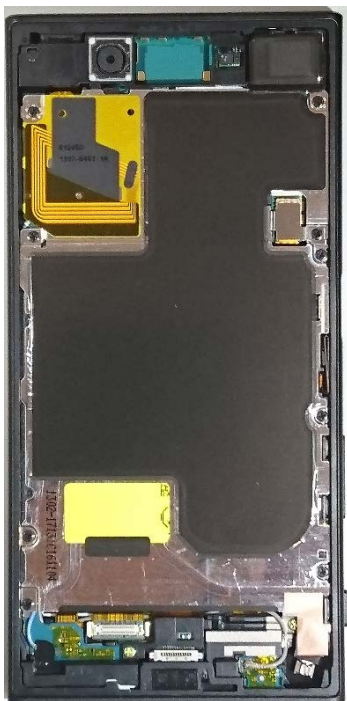

SONY

Prepared by
JPTO/CGVOHCC
Contents responsible if other than preparer

Date
2017-02-09
Remarks
This document is managed in metaDoc.

Approved by
JPTO/CGVOHCC

FCC ID: FCC ID: PY7-65375L Internal Photo

Without Display Panel

Display Panel

Cover Main With PWB

Cover Main Without PWB

Internal PWB with/without Shield cases

Internal PWB with Shield cases (Front-side)

Internal PWB without Shield cases (Front-side)

Internal PWB with Shield cases (Rear-side)

Internal PWB without Shield cases (Rear-side)

Battery: