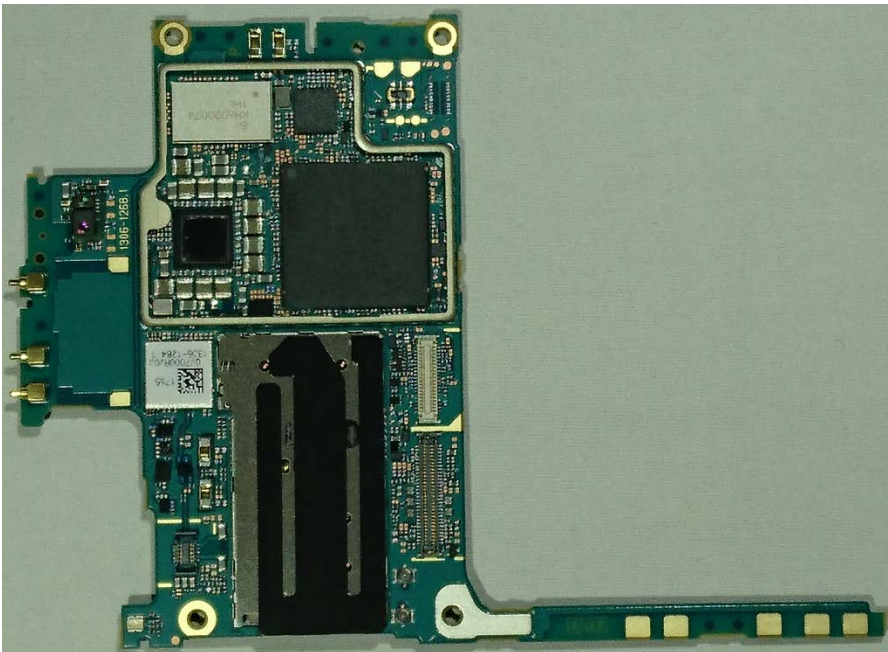

SONY

Prepared by
JPTO/CGVOHCC
Contents responsible if other than preparer

Date
2017-02-09
Remarks
This document is managed in metaDoc.

Approved by
JPTO/CGVOHCC

FCC ID: FCC ID: PY7-65375L Internal Photo

Without Display Panel

Display Panel

Cover Main With PWB

Cover Main Without PWB

Internal PWB with/without Shield cases

Internal PWB with Shield cases (Front-side)

Internal PWB without Shield cases (Front-side)

Internal PWB with Shield cases (Rear-side)

Internal PWB without Shield cases (Rear-side)

Battery: