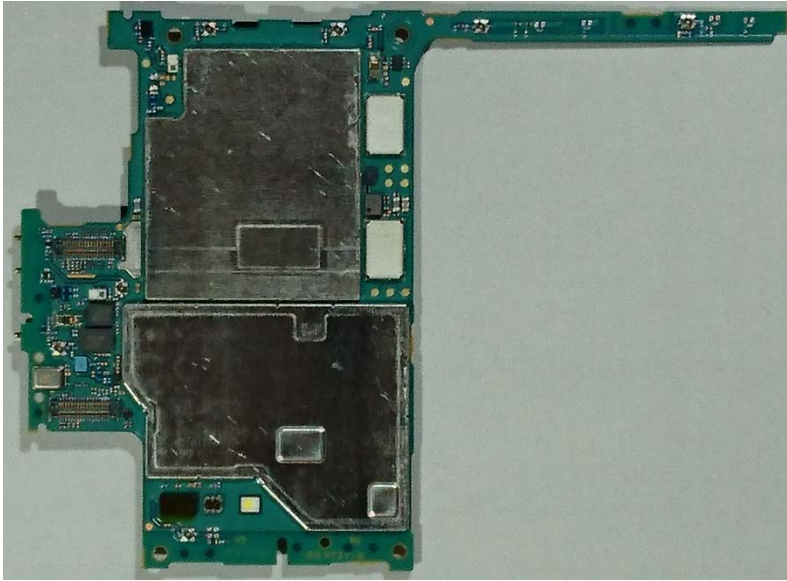

SONY

Prepared by
JPTO/CGVOHCC
Contents responsible if other than preparer

Date
2017-02-09
Remarks
This document is managed in metaDoc.

Approved by
JPTO/CGVOHCC

FCC ID: FCC ID: PY7-65375L Internal Photo

Without Display Panel

Display Panel

Cover Main With PWB

Cover Main Without PWB

Internal PWB with/without Shield cases

Internal PWB with Shield cases (Front-side)

Internal PWB without Shield cases (Front-side)

Internal PWB with Shield cases (Rear-side)

Internal PWB without Shield cases (Rear-side)

Battery: