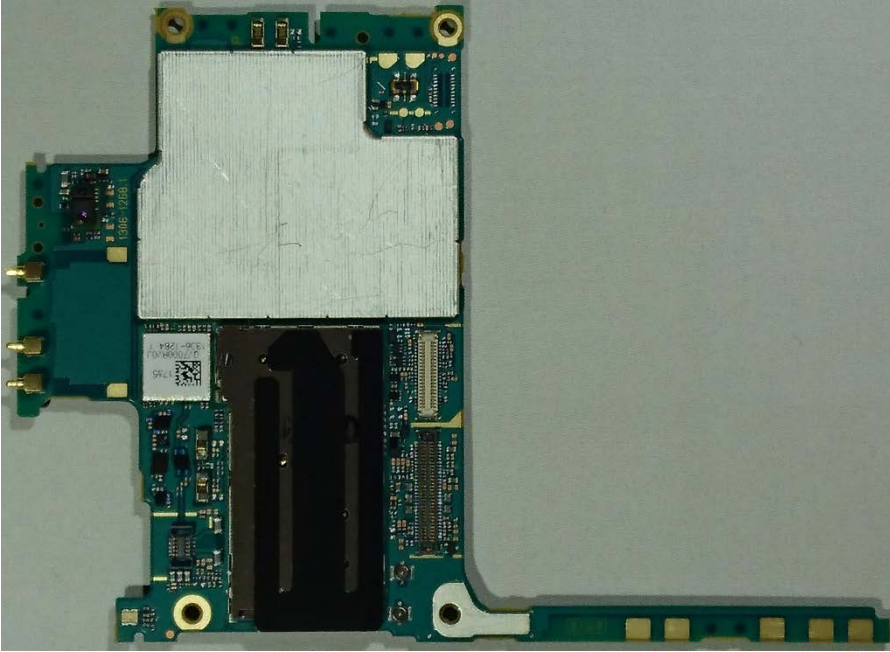

SONY

Prepared by
JPTO/CGVOHCC
Contents responsible if other than preparer

Date
2017-02-09
Remarks
This document is managed in metaDoc.

Approved by
JPTO/CGVOHCC

FCC ID: FCC ID: PY7-65375L Internal Photo

Without Display Panel

Display Panel

Cover Main With PWB

Cover Main Without PWB

Internal PWB with/without Shield cases

Internal PWB with Shield cases (Front-side)

Internal PWB without Shield cases (Front-side)

Internal PWB with Shield cases (Rear-side)

Internal PWB without Shield cases (Rear-side)

Battery: