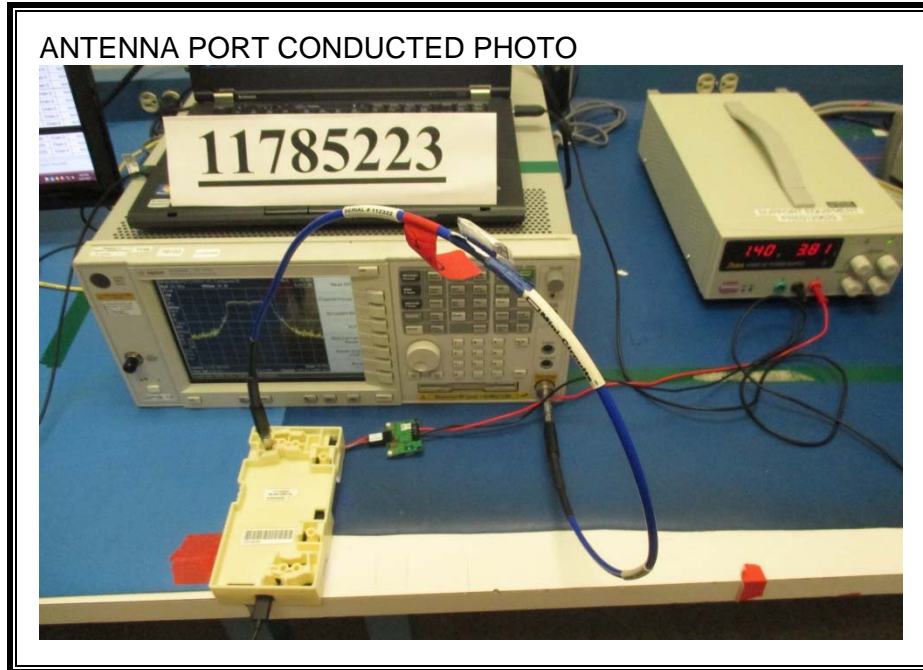

12. SETUP PHOTOS

ANTENNA PORT CONDUCTED RF MEASUREMENT SETUP

RADIATED RF MEASUREMENT SETUP (BELOW 30 MHz)

RADIATED RF MEASUREMENT SETUP (BELOW 1 GHz)

RADIATED RF MEASUREMENT SETUP (ABOVE 1 GHz)

RADIATED RF MEASUREMENT SETUP FOR PORTABLE CONFIGURATION

X-AXIS PHOTO

Y-AXIS PHOTO

AC LINE CONDUCTED EMISSIONS MEASUREMENT SETUP

END OF REPORT