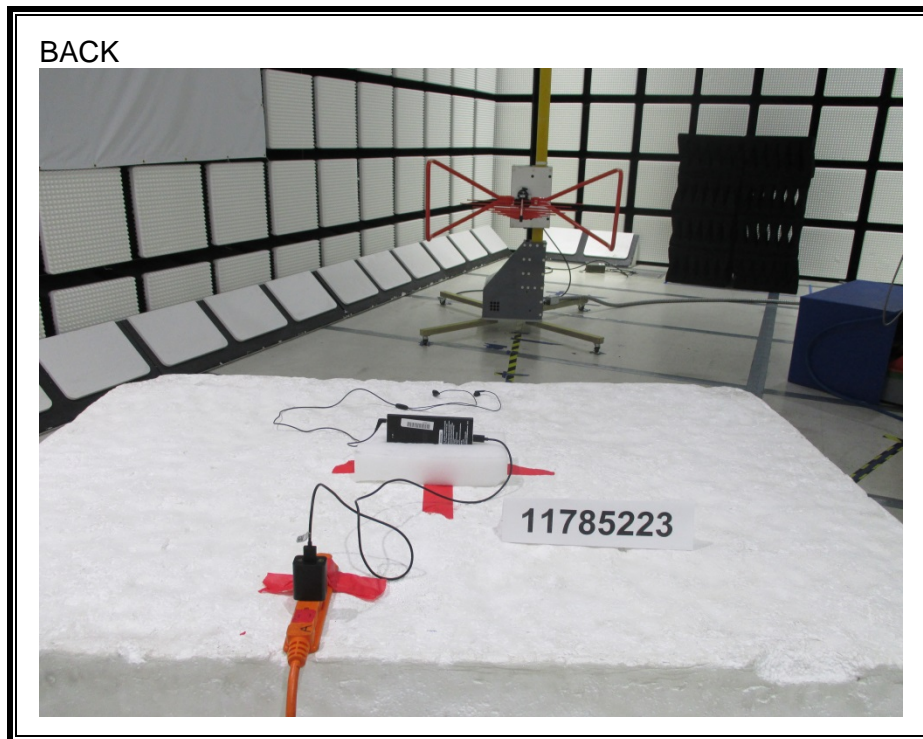

12. SETUP PHOTOS

ANTENNA PORT CONDUCTED RF MEASUREMENT SETUP

RADIATED RF MEASUREMENT SETUP (BELOW 30 MHz)

RADIATED RF MEASUREMENT SETUP (BELOW 1 GHz)

RADIATED RF MEASUREMENT SETUP (ABOVE 1 GHz)

RADIATED RF MEASUREMENT SETUP FOR PORTABLE CONFIGURATION

X-AXIS PHOTO

Y-AXIS PHOTO

AC LINE CONDUCTED EMISSIONS MEASUREMENT SETUP

END OF REPORT