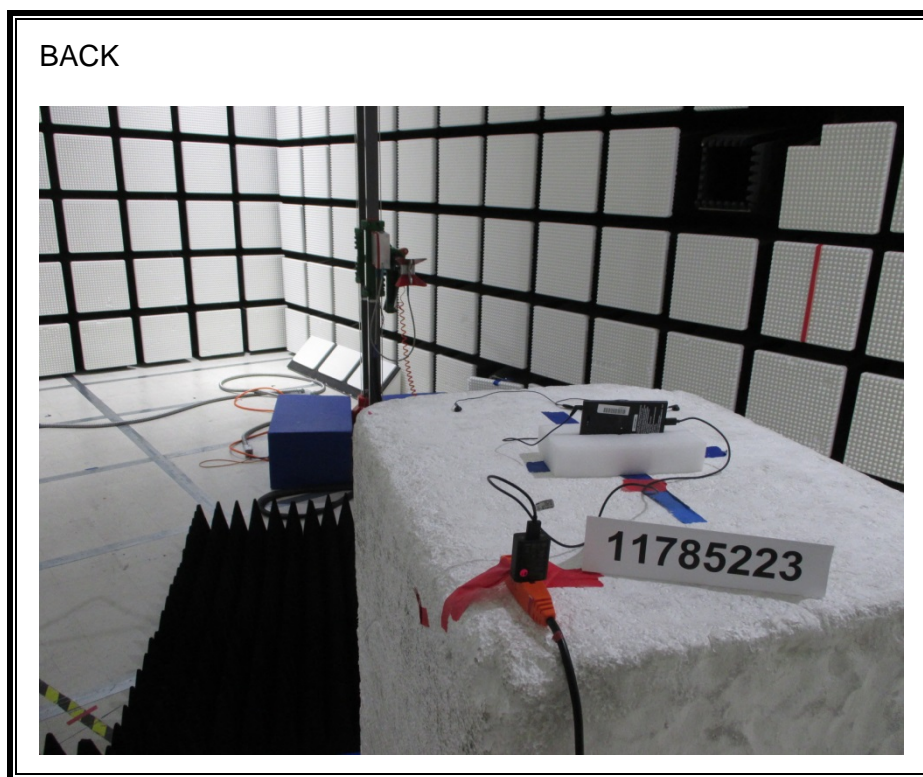

12.1. SETUP PHOTOS

ANTENNA PORT CONDUCTED RF MEASUREMENT SETUP

RADIATED RF MEASUREMENT SETUP (BELOW 30 MHz)

RADIATED RF MEASUREMENT SETUP (BELOW 1 GHz)

RADIATED RF MEASUREMENT SETUP (ABOVE 1 GHz)

RADIATED RF MEASUREMENT SETUP FOR PORTABLE CONFIGURATION

AC LINE CONDUCTED EMISSIONS MEASUREMENT SETUP

END OF REPORT