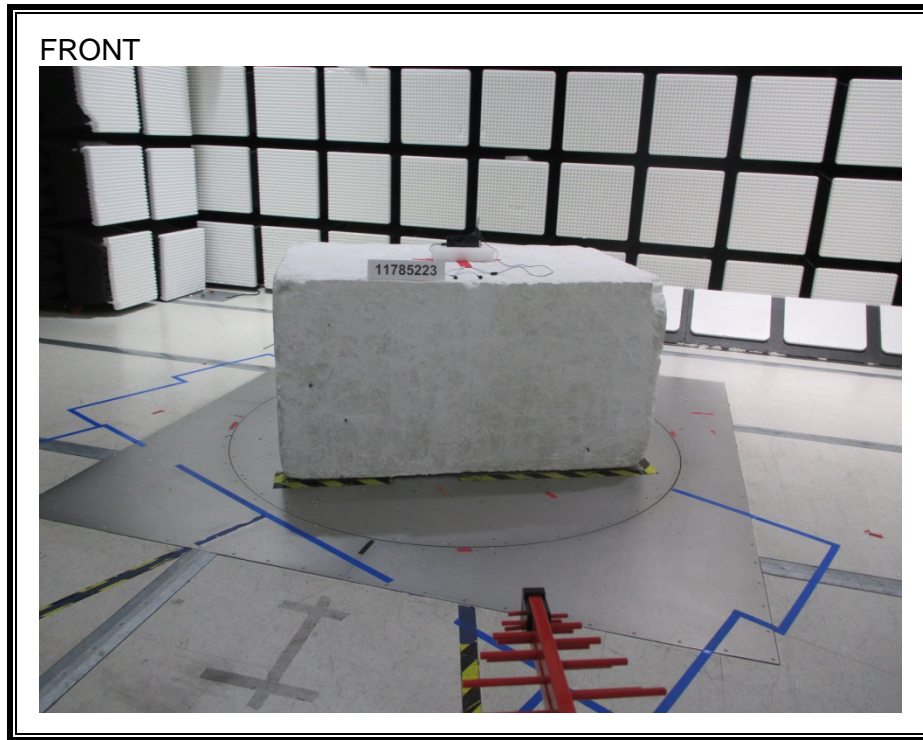

12.1. SETUP PHOTOS

ANTENNA PORT CONDUCTED RF MEASUREMENT SETUP

RADIATED RF MEASUREMENT SETUP (BELOW 30 MHz)

RADIATED RF MEASUREMENT SETUP (BELOW 1 GHz)

RADIATED RF MEASUREMENT SETUP (ABOVE 1 GHz)

RADIATED RF MEASUREMENT SETUP FOR PORTABLE CONFIGURATION

AC LINE CONDUCTED EMISSIONS MEASUREMENT SETUP

END OF REPORT