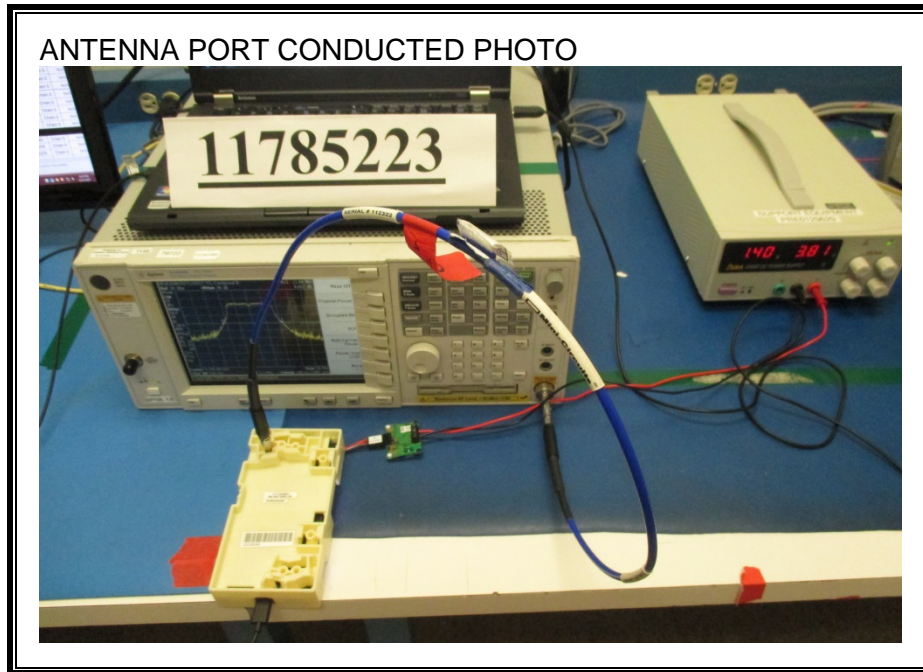

12.1. SETUP PHOTOS

ANTENNA PORT CONDUCTED RF MEASUREMENT SETUP

RADIATED RF MEASUREMENT SETUP (BELOW 30 MHz)

RADIATED RF MEASUREMENT SETUP (BELOW 1 GHz)

RADIATED RF MEASUREMENT SETUP (ABOVE 1 GHz)

RADIATED RF MEASUREMENT SETUP FOR PORTABLE CONFIGURATION

AC LINE CONDUCTED EMISSIONS MEASUREMENT SETUP

END OF REPORT