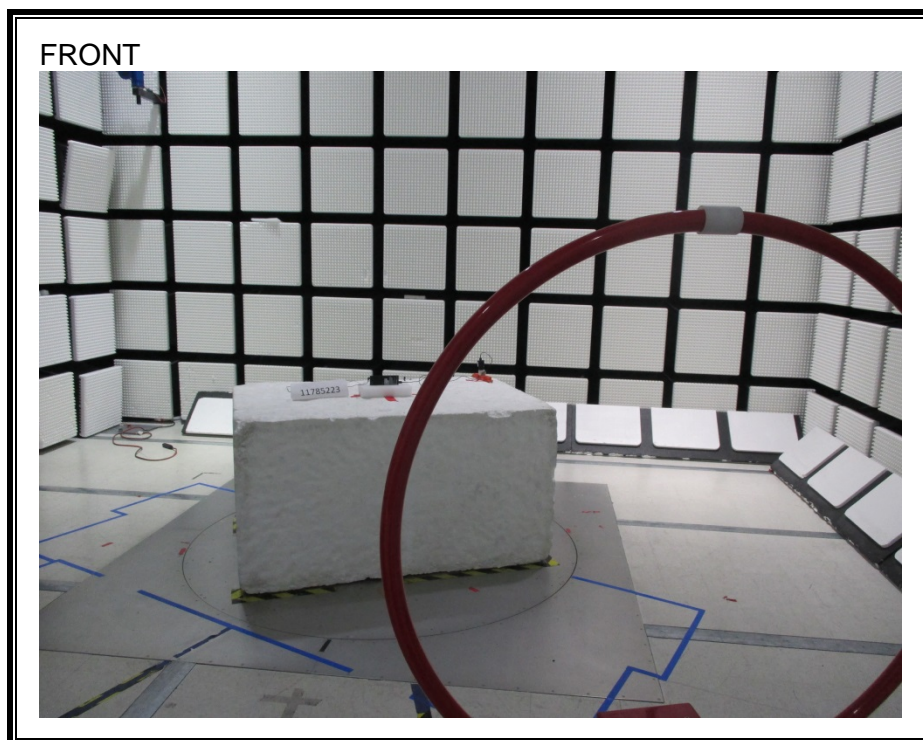

12.1. SETUP PHOTOS

ANTENNA PORT CONDUCTED RF MEASUREMENT SETUP

RADIATED RF MEASUREMENT SETUP (BELOW 30 MHz)

RADIATED RF MEASUREMENT SETUP (BELOW 1 GHz)

RADIATED RF MEASUREMENT SETUP (ABOVE 1 GHz)

RADIATED RF MEASUREMENT SETUP FOR PORTABLE CONFIGURATION

AC LINE CONDUCTED EMISSIONS MEASUREMENT SETUP

END OF REPORT