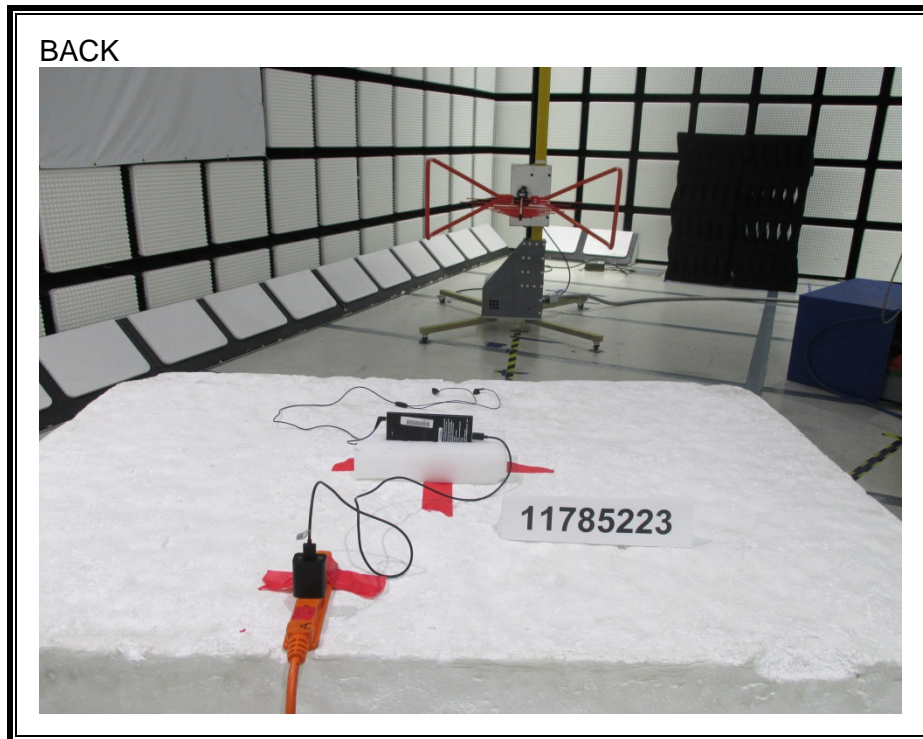

12.1. SETUP PHOTOS

ANTENNA PORT CONDUCTED RF MEASUREMENT SETUP

RADIATED RF MEASUREMENT SETUP (BELOW 30 MHz)

RADIATED RF MEASUREMENT SETUP (BELOW 1 GHz)

RADIATED RF MEASUREMENT SETUP (ABOVE 1 GHz)

RADIATED RF MEASUREMENT SETUP FOR PORTABLE CONFIGURATION

AC LINE CONDUCTED EMISSIONS MEASUREMENT SETUP

END OF REPORT