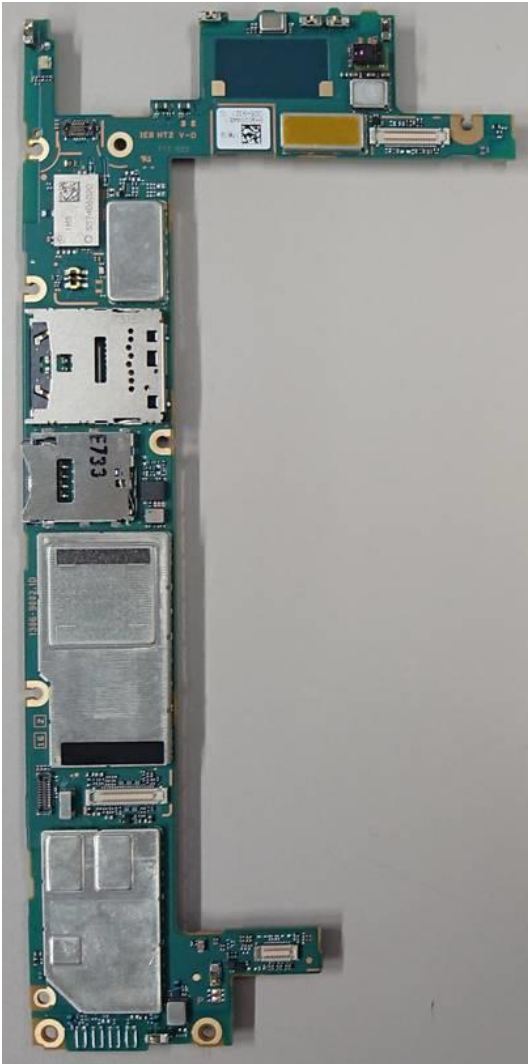

FCC ID: PY7-65365K Internal Photo

Without LCD

Without PBA and Battery

LCD

Internal PWB with Shield cases (Front-side)

Internal PWB without Shield cases (Front-side)

Internal PWB with Shield cases (Rear-side)

Internal PWB without Shield cases (Rear-side)

Battery: