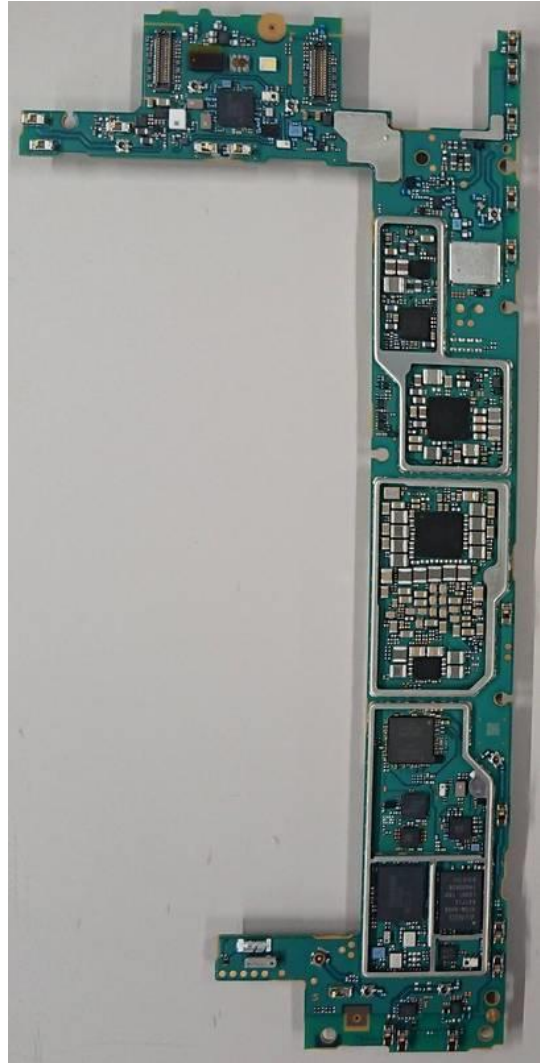

FCC ID: PY7-65365K Internal Photo

Without LCD

Without PBA and Battery

LCD

Internal PWB with Shield cases (Front-side)

Internal PWB without Shield cases (Front-side)

Internal PWB with Shield cases (Rear-side)

Internal PWB without Shield cases (Rear-side)

Battery: