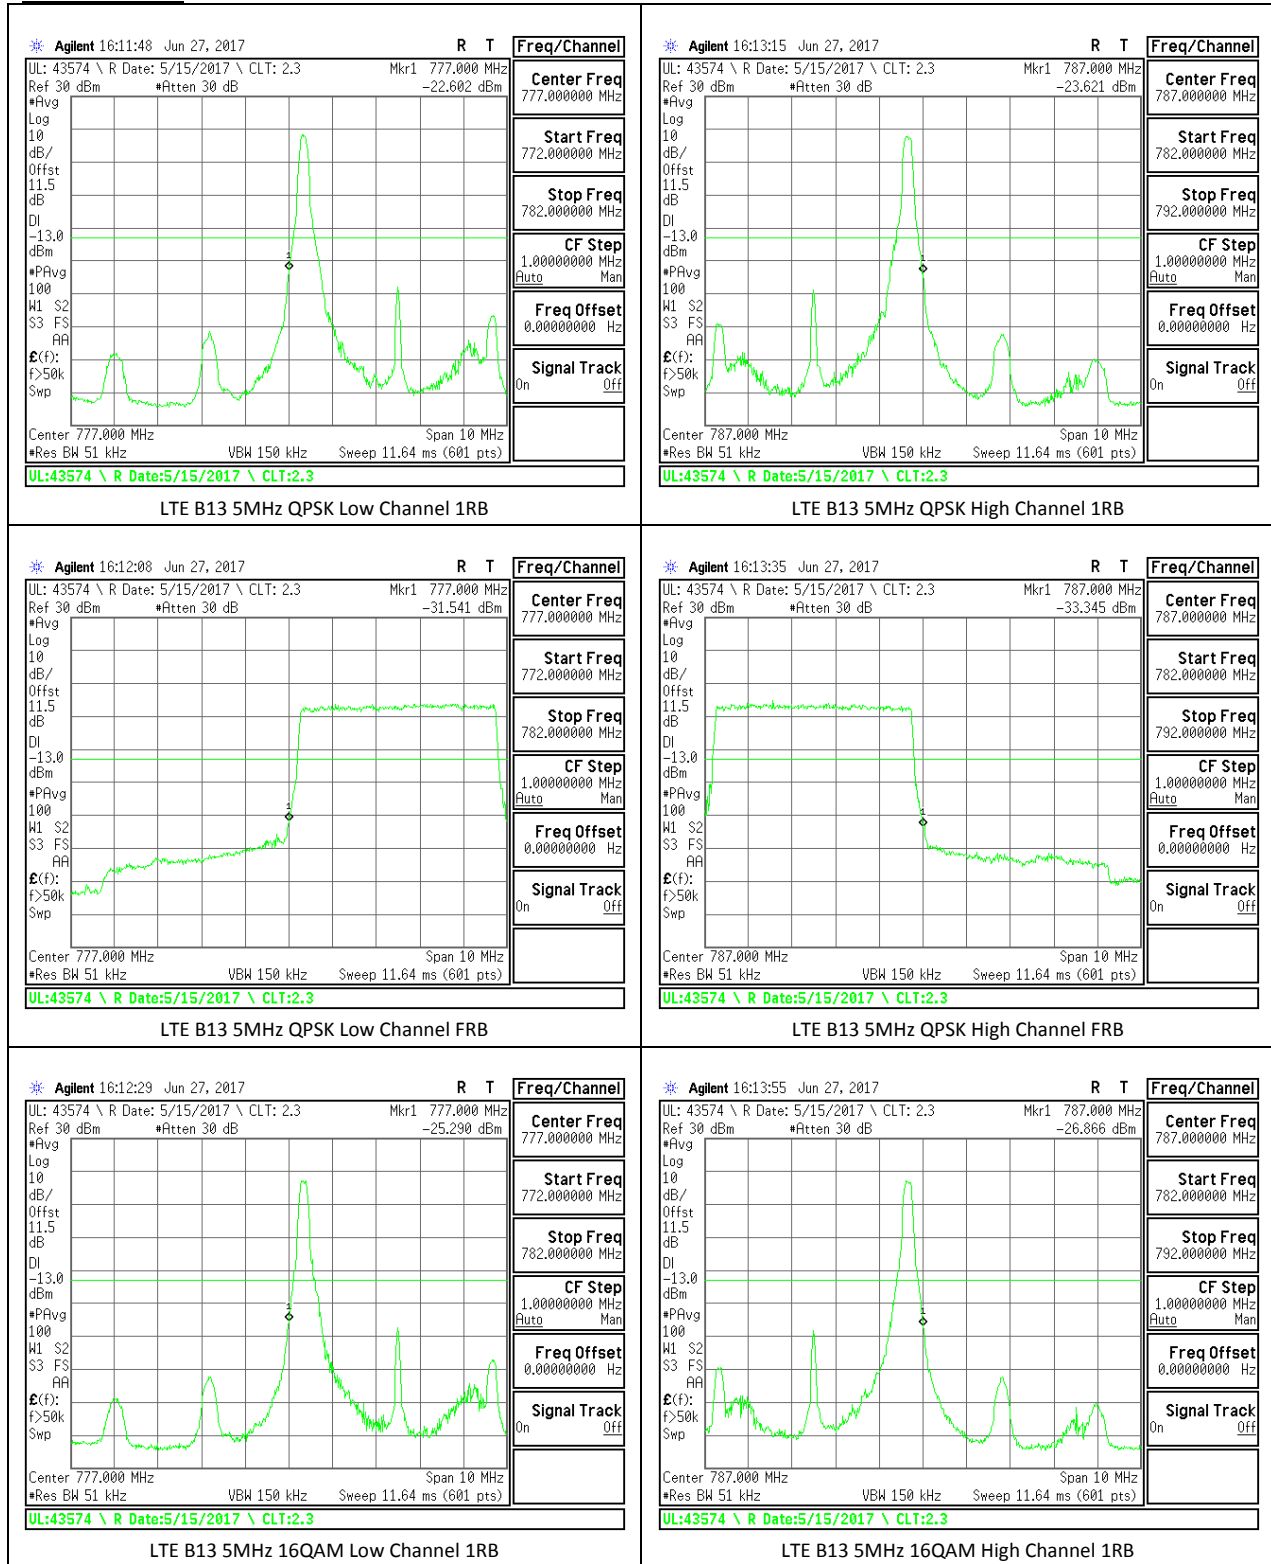

LTE B5 10MHz 16QAM Low Channel 1RB

LTE B5 10MHz 16QAM High Channel 1RB

LTE B5 10MHz 16QAM Low Channel FRB

LTE B5 10MHz 16QAM High Channel FRB

LTE Band 7

LTE B7 10MHz QPSK Low Channel 1RB

LTE B7 10MHz QPSK High Channel 1RB

LTE B7 10MHz QPSK Low Channel FRB

LTE B7 10MHz QPSK High Channel FRB

LTE B7 10MHz 16QAM Low Channel 1RB

LTE B7 10MHz 16QAM High Channel 1RB

LTE Band 12

LTE Band 13

14.2. EMISSION MASK PLOTS

LTE Band 7

LTE Band 41

--	--

LTE B41 5MHz QPSK Low Channel 1RB

LTE B41 5MHz QPSK High Channel 1RB

LTE B41 5MHz QPSK Low Channel FRB

LTE B41 5MHz QPSK High Channel FRB

LTE B41 5MHz 16QAM Low Channel 1RB

LTE B41 5MHz 16QAM High Channel 1RB