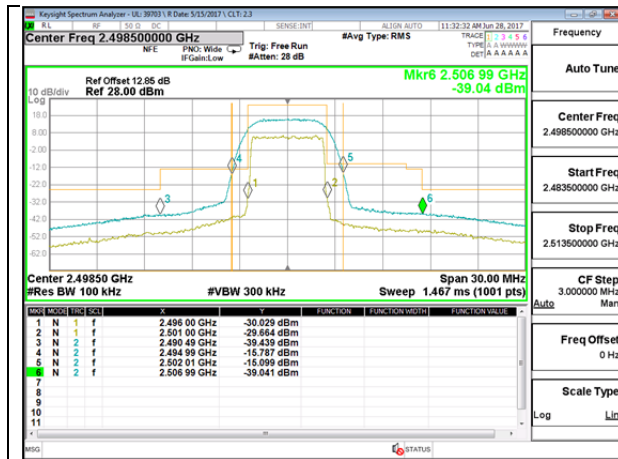

LTE B7 10MHz QPSK Low Channel FRB

LTE B7 10MHz QPSK High Channel FRB

LTE B7 10MHz 16QAM Low Channel 1RB

LTE B7 10MHz 16QAM High Channel 1RB

LTE Band 12

LTE Band 13

14.2. EMISSION MASK PLOTS

LTE Band 7

LTE Band 41

--	--

LTE B41 5MHz QPSK Low Channel 1RB

LTE B41 5MHz QPSK High Channel 1RB

LTE B41 5MHz QPSK Low Channel FRB

LTE B41 5MHz QPSK High Channel FRB

LTE B41 5MHz 16QAM Low Channel 1RB

LTE B41 5MHz 16QAM High Channel 1RB

LTE B41 5MHz 16QAM Low Channel FRB

LTE B41 5MHz 16QAM High Channel FRB

LTE B41 10MHz QPSK Low Channel 1RB

LTE B41 10MHz QPSK High Channel 1RB

LTE B41 10MHz QPSK Low Channel FRB

LTE B41 10MHz QPSK High Channel FRB