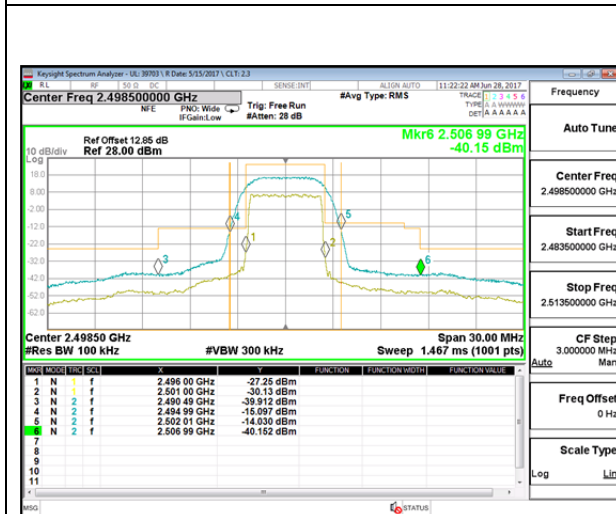

LTE Band 41

--	--

LTE B41 5MHz QPSK Low Channel 1RB

LTE B41 5MHz QPSK High Channel 1RB

LTE B41 5MHz QPSK Low Channel FRB

LTE B41 5MHz QPSK High Channel FRB

LTE B41 5MHz 16QAM Low Channel 1RB

LTE B41 5MHz 16QAM High Channel 1RB