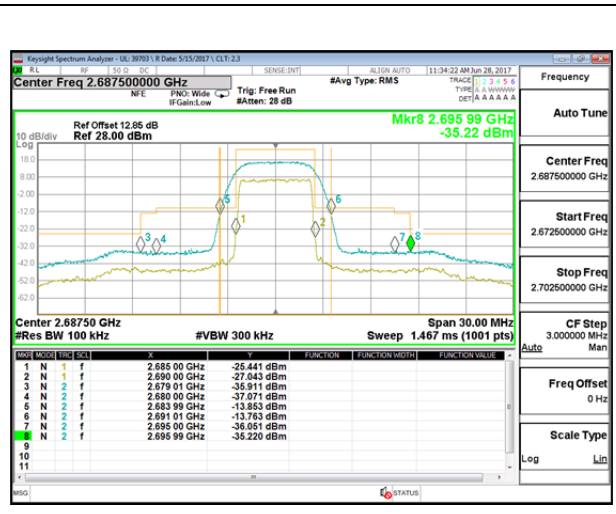

LTE Band 41

--	--

LTE B41 5MHz QPSK Low Channel 1RB

LTE B41 5MHz QPSK High Channel 1RB

LTE B41 5MHz QPSK Low Channel FRB

LTE B41 5MHz QPSK High Channel FRB

LTE B41 5MHz 16QAM Low Channel 1RB

LTE B41 5MHz 16QAM High Channel 1RB