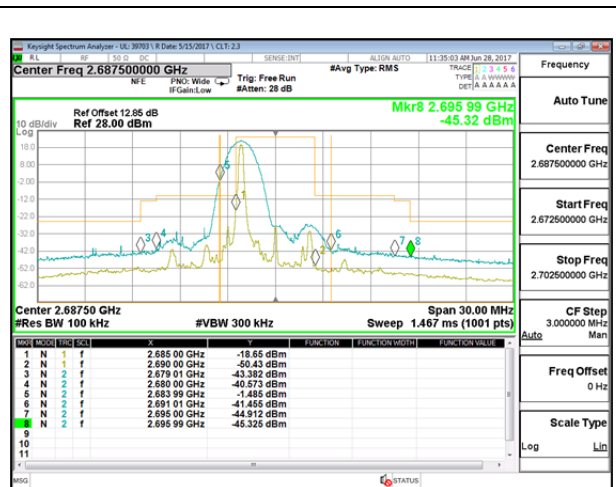

LTE Band 41

--	--

LTE B41 5MHz QPSK Low Channel 1RB

LTE B41 5MHz QPSK High Channel 1RB

LTE B41 5MHz QPSK Low Channel FRB

LTE B41 5MHz QPSK High Channel FRB

LTE B41 5MHz 16QAM Low Channel 1RB

LTE B41 5MHz 16QAM High Channel 1RB

LTE B41 5MHz 16QAM Low Channel FRB

LTE B41 5MHz 16QAM High Channel FRB

LTE B41 10MHz QPSK Low Channel 1RB

LTE B41 10MHz QPSK High Channel 1RB

LTE B41 10MHz QPSK Low Channel FRB

LTE B41 10MHz QPSK High Channel FRB