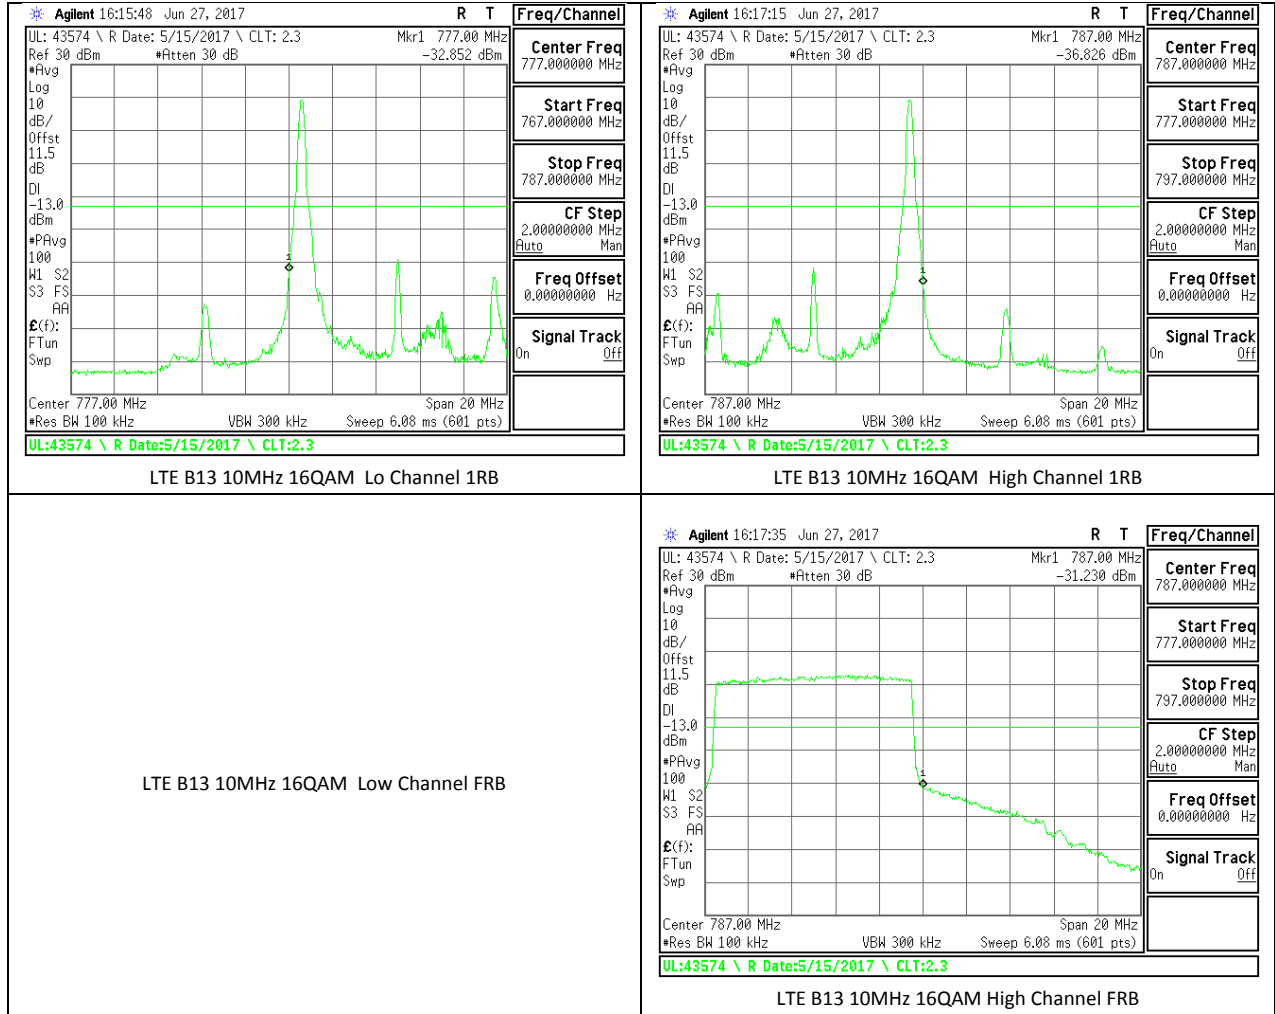

LTE B5 10MHz 16QAM Low Channel 1RB

LTE B5 10MHz 16QAM High Channel 1RB

LTE B5 10MHz 16QAM Low Channel FRB

LTE B5 10MHz 16QAM High Channel FRB

LTE Band 7

LTE B7 10MHz QPSK Low Channel 1RB

LTE B7 10MHz QPSK High Channel 1RB

LTE B7 10MHz QPSK Low Channel FRB

LTE B7 10MHz QPSK High Channel FRB

LTE B7 10MHz 16QAM Low Channel 1RB

LTE B7 10MHz 16QAM High Channel 1RB

LTE Band 12

LTE Band 13

14.2. EMISSION MASK PLOTS

LTE Band 7

LTE Band 41

--	--

LTE B41 5MHz QPSK Low Channel 1RB

LTE B41 5MHz QPSK High Channel 1RB

LTE B41 5MHz QPSK Low Channel FRB

LTE B41 5MHz QPSK High Channel FRB

LTE B41 5MHz 16QAM Low Channel 1RB

LTE B41 5MHz 16QAM High Channel 1RB