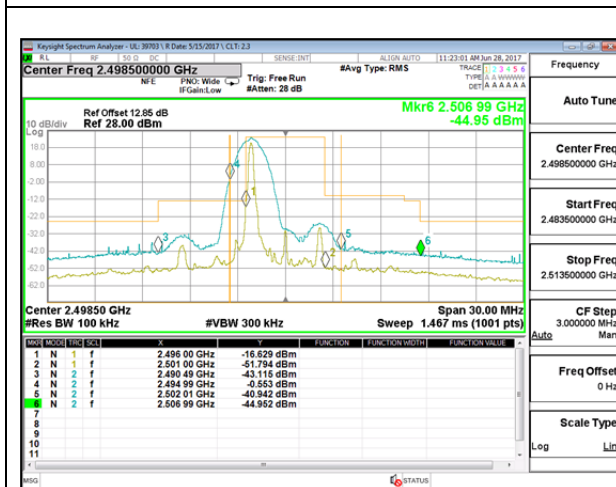

LTE Band 41

--	--

LTE B41 5MHz QPSK Low Channel 1RB

LTE B41 5MHz QPSK High Channel 1RB

LTE B41 5MHz QPSK Low Channel FRB

LTE B41 5MHz QPSK High Channel FRB

LTE B41 5MHz 16QAM Low Channel 1RB

LTE B41 5MHz 16QAM High Channel 1RB