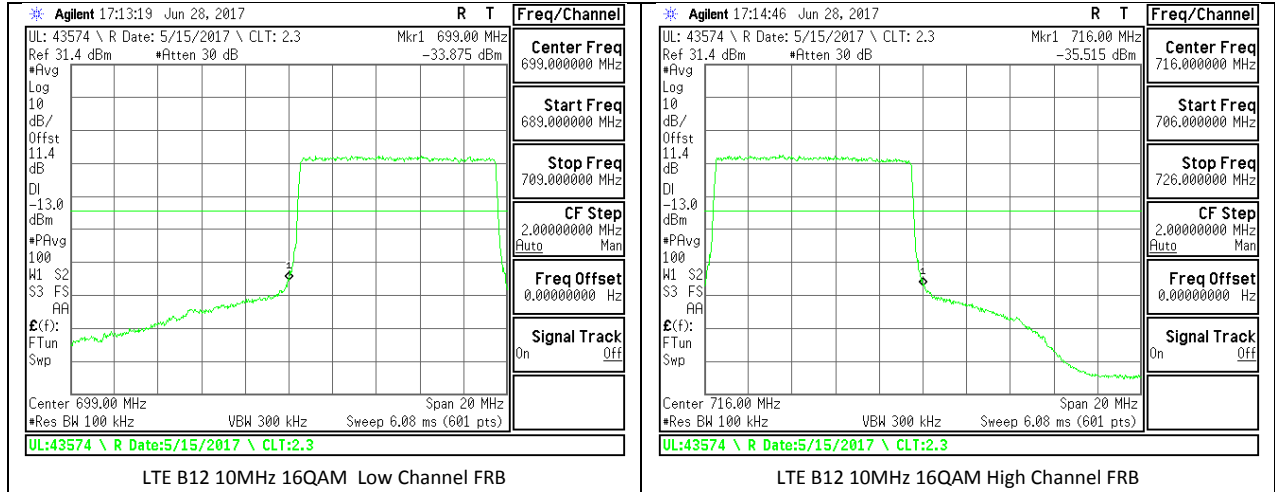

LTE B5 10MHz 16QAM Low Channel 1RB

LTE B5 10MHz 16QAM High Channel 1RB

LTE B5 10MHz 16QAM Low Channel FRB

LTE B5 10MHz 16QAM High Channel FRB

LTE Band 7

LTE B7 10MHz QPSK Low Channel 1RB

LTE B7 10MHz QPSK High Channel 1RB

LTE B7 10MHz QPSK Low Channel FRB

LTE B7 10MHz QPSK High Channel FRB

LTE B7 10MHz 16QAM Low Channel 1RB

LTE B7 10MHz 16QAM High Channel 1RB

LTE Band 12

LTE Band 13

14.2. EMISSION MASK PLOTS

LTE Band 7