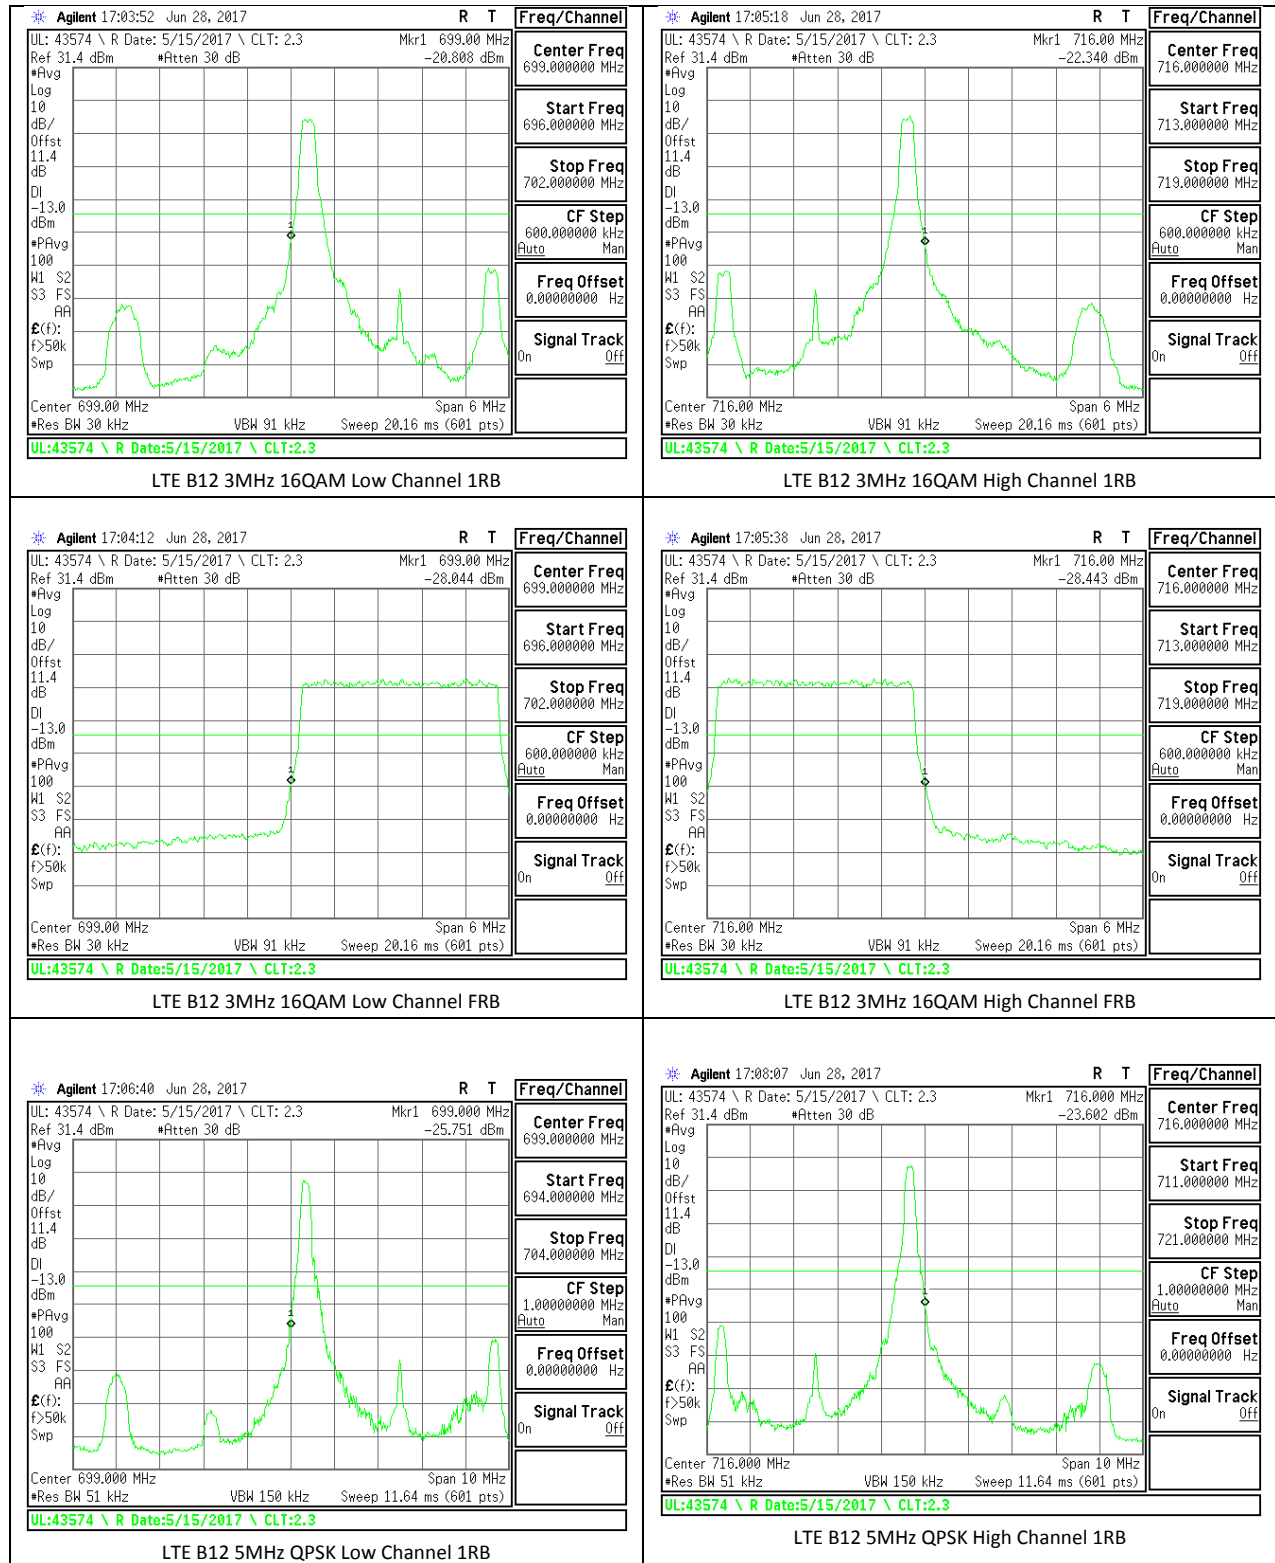

LTE B5 10MHz 16QAM Low Channel 1RB

LTE B5 10MHz 16QAM High Channel 1RB

LTE B5 10MHz 16QAM Low Channel FRB

LTE B5 10MHz 16QAM High Channel FRB

LTE Band 7

LTE B7 10MHz QPSK Low Channel 1RB

LTE B7 10MHz QPSK High Channel 1RB

LTE B7 10MHz QPSK Low Channel FRB

LTE B7 10MHz QPSK High Channel FRB

LTE B7 10MHz 16QAM Low Channel 1RB

LTE B7 10MHz 16QAM High Channel 1RB

LTE Band 12

LTE Band 13

14.2. EMISSION MASK PLOTS

LTE Band 7

LTE Band 41

--	--

LTE B41 5MHz QPSK Low Channel 1RB

LTE B41 5MHz QPSK High Channel 1RB

LTE B41 5MHz QPSK Low Channel FRB

LTE B41 5MHz QPSK High Channel FRB

LTE B41 5MHz 16QAM Low Channel 1RB

LTE B41 5MHz 16QAM High Channel 1RB