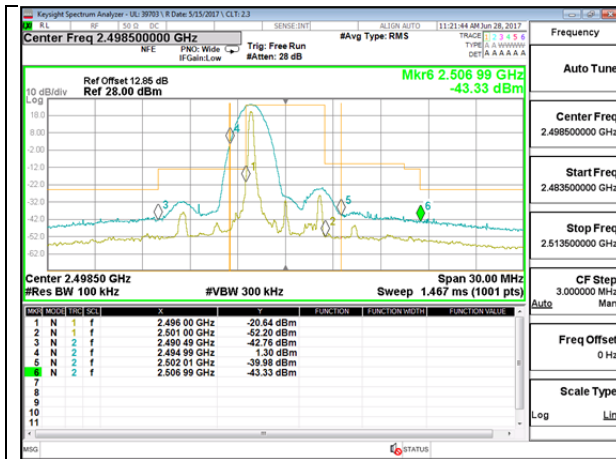

LTE B5 10MHz 16QAM Low Channel 1RB

LTE B5 10MHz 16QAM High Channel 1RB

LTE B5 10MHz 16QAM Low Channel FRB

LTE B5 10MHz 16QAM High Channel FRB

LTE Band 7

LTE B7 10MHz QPSK Low Channel 1RB

LTE B7 10MHz QPSK High Channel 1RB

LTE B7 10MHz QPSK Low Channel FRB

LTE B7 10MHz QPSK High Channel FRB

LTE B7 10MHz 16QAM Low Channel 1RB

LTE B7 10MHz 16QAM High Channel 1RB

LTE Band 12

LTE Band 13

14.2. EMISSION MASK PLOTS

LTE Band 7

LTE Band 41

--	--

LTE B41 5MHz QPSK Low Channel 1RB

LTE B41 5MHz QPSK High Channel 1RB

LTE B41 5MHz QPSK Low Channel FRB

LTE B41 5MHz QPSK High Channel FRB

LTE B41 5MHz 16QAM Low Channel 1RB

LTE B41 5MHz 16QAM High Channel 1RB