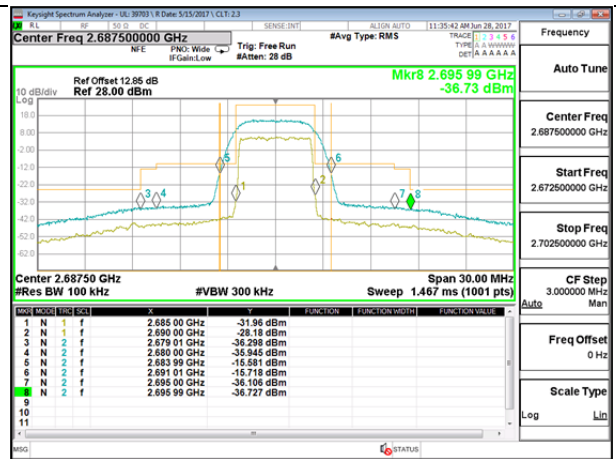

LTE B7 10MHz QPSK Low Channel FRB

LTE B7 10MHz QPSK High Channel FRB

LTE B7 10MHz 16QAM Low Channel 1RB

LTE B7 10MHz 16QAM High Channel 1RB

LTE Band 12

LTE Band 13

14.2. EMISSION MASK PLOTS

LTE Band 7

LTE Band 41

--	--

LTE B41 5MHz QPSK Low Channel 1RB

LTE B41 5MHz QPSK High Channel 1RB

LTE B41 5MHz QPSK Low Channel FRB

LTE B41 5MHz QPSK High Channel FRB

LTE B41 5MHz 16QAM Low Channel 1RB

LTE B41 5MHz 16QAM High Channel 1RB

LTE B41 5MHz 16QAM Low Channel FRB

LTE B41 5MHz 16QAM High Channel FRB

LTE B41 10MHz QPSK Low Channel 1RB

LTE B41 10MHz QPSK High Channel 1RB

LTE B41 10MHz QPSK Low Channel FRB

LTE B41 10MHz QPSK High Channel FRB