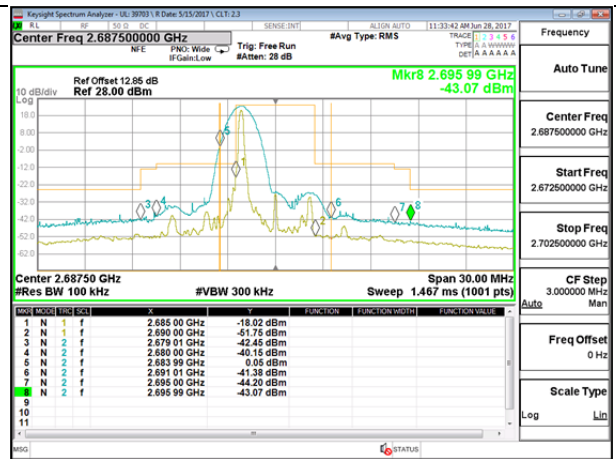

LTE B5 10MHz 16QAM Low Channel 1RB

LTE B5 10MHz 16QAM High Channel 1RB

LTE B5 10MHz 16QAM Low Channel FRB

LTE B5 10MHz 16QAM High Channel FRB

LTE Band 7

LTE B7 10MHz QPSK Low Channel 1RB

LTE B7 10MHz QPSK High Channel 1RB

LTE B7 10MHz QPSK Low Channel FRB

LTE B7 10MHz QPSK High Channel FRB

LTE B7 10MHz 16QAM Low Channel 1RB

LTE B7 10MHz 16QAM High Channel 1RB

LTE Band 12

LTE Band 13

14.2. EMISSION MASK PLOTS

LTE Band 7

LTE Band 41

--	--

LTE B41 5MHz QPSK Low Channel 1RB

LTE B41 5MHz QPSK High Channel 1RB

LTE B41 5MHz QPSK Low Channel FRB

LTE B41 5MHz QPSK High Channel FRB

LTE B41 5MHz 16QAM Low Channel 1RB

LTE B41 5MHz 16QAM High Channel 1RB