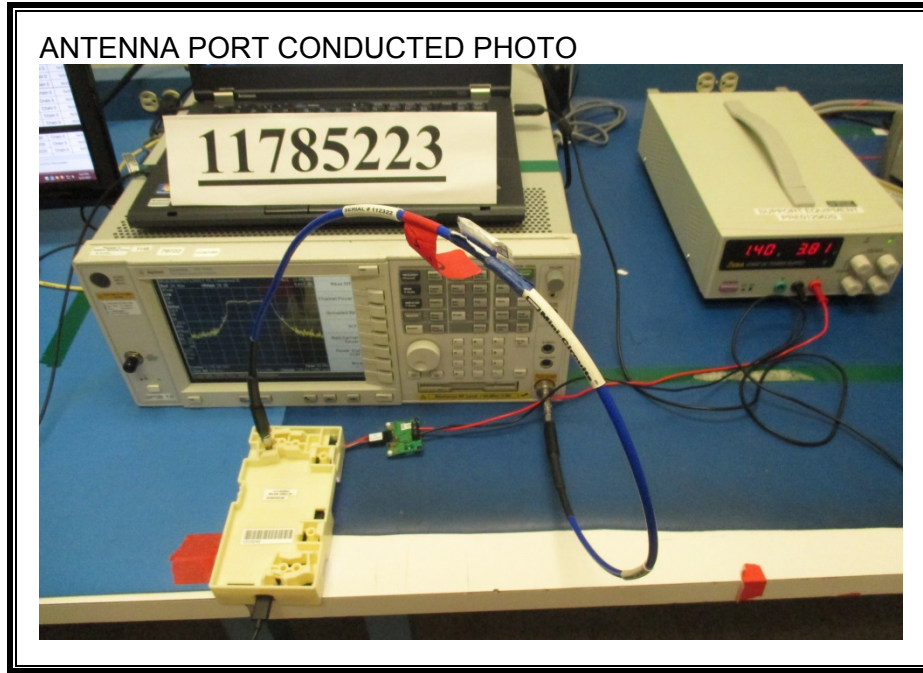

### ANTENNA PORT CONDUCTED RF MEASUREMENT SETUP

**RADIATED RF MEASUREMENT SETUP (BELOW 30 MHz)**

**RADIATED RF MEASUREMENT SETUP (BELOW 1 GHz)**

**RADIATED RF MEASUREMENT SETUP (ABOVE 1 GHz)**

**RADIATED RF MEASUREMENT SETUP FOR PORTABLE CONFIGURATION**

**AC LINE CONDUCTED EMISSIONS MEASUREMENT SETUP**

**END OF REPORT**