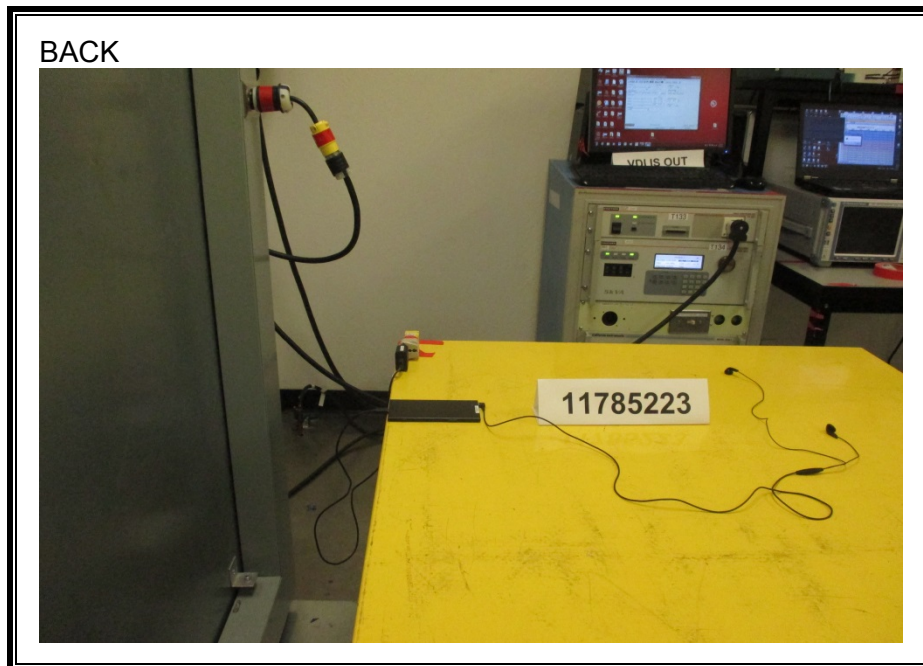

### ANTENNA PORT CONDUCTED RF MEASUREMENT SETUP

**RADIATED RF MEASUREMENT SETUP (BELOW 30 MHz)**

**RADIATED RF MEASUREMENT SETUP (BELOW 1 GHz)**

**RADIATED RF MEASUREMENT SETUP (ABOVE 1 GHz)**

**RADIATED RF MEASUREMENT SETUP FOR PORTABLE CONFIGURATION**

**AC LINE CONDUCTED EMISSIONS MEASUREMENT SETUP**

**END OF REPORT**