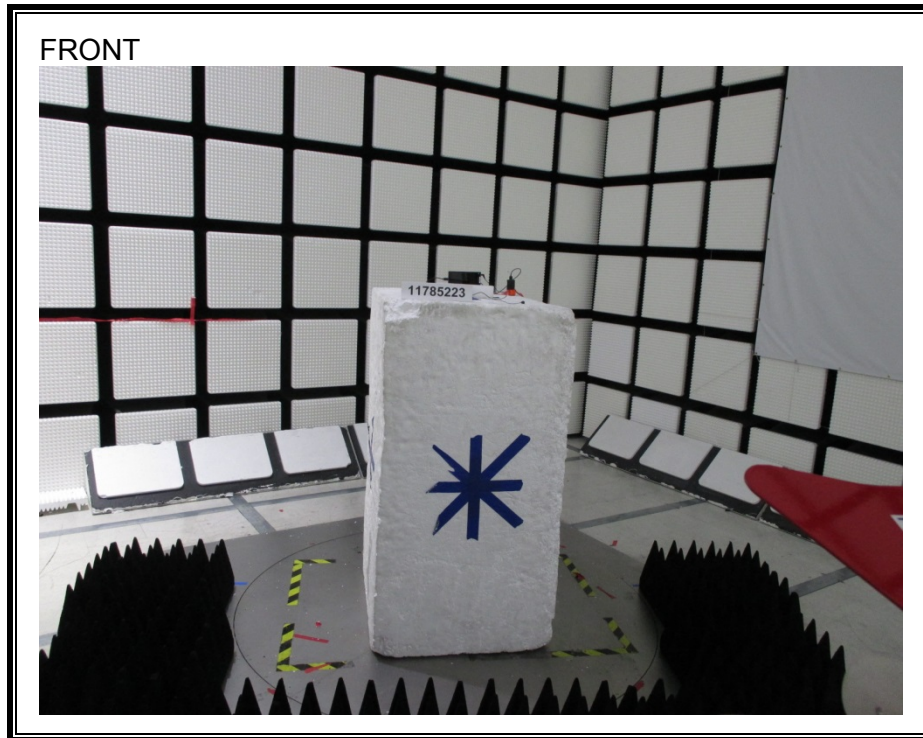

### ANTENNA PORT CONDUCTED RF MEASUREMENT SETUP

**RADIATED RF MEASUREMENT SETUP (BELOW 30 MHz)**

**RADIATED RF MEASUREMENT SETUP (BELOW 1 GHz)**

**RADIATED RF MEASUREMENT SETUP (ABOVE 1 GHz)**

**RADIATED RF MEASUREMENT SETUP FOR PORTABLE CONFIGURATION**