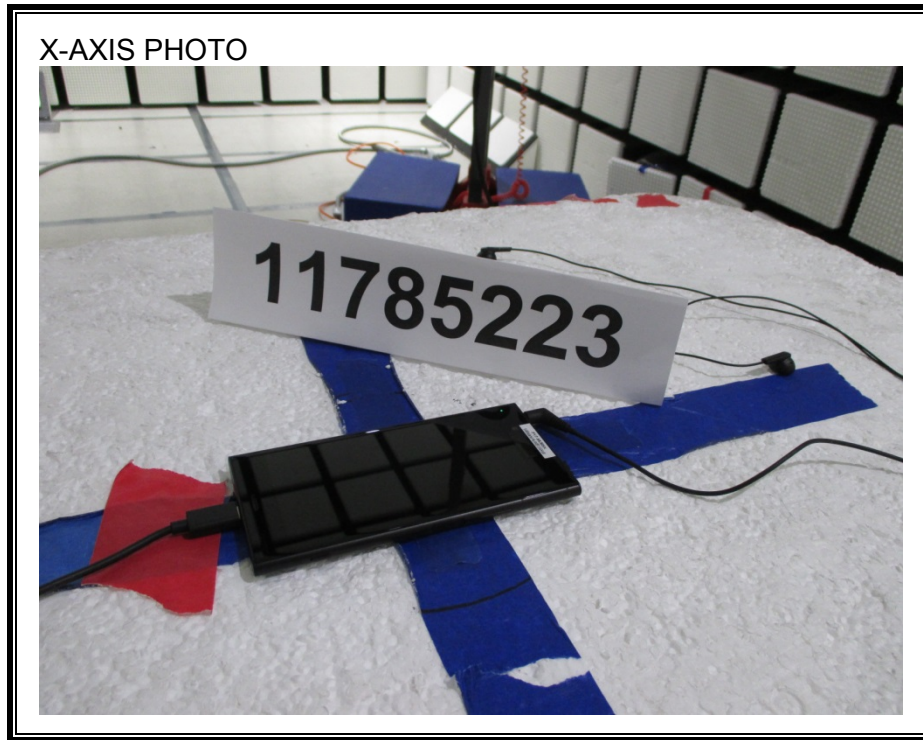

### ANTENNA PORT CONDUCTED RF MEASUREMENT SETUP

**RADIATED RF MEASUREMENT SETUP (BELOW 30 MHz)**

**RADIATED RF MEASUREMENT SETUP (BELOW 1 GHz)**

**RADIATED RF MEASUREMENT SETUP (ABOVE 1 GHz)**

**RADIATED RF MEASUREMENT SETUP FOR PORTABLE CONFIGURATION**

**AC LINE CONDUCTED EMISSIONS MEASUREMENT SETUP**

**END OF REPORT**