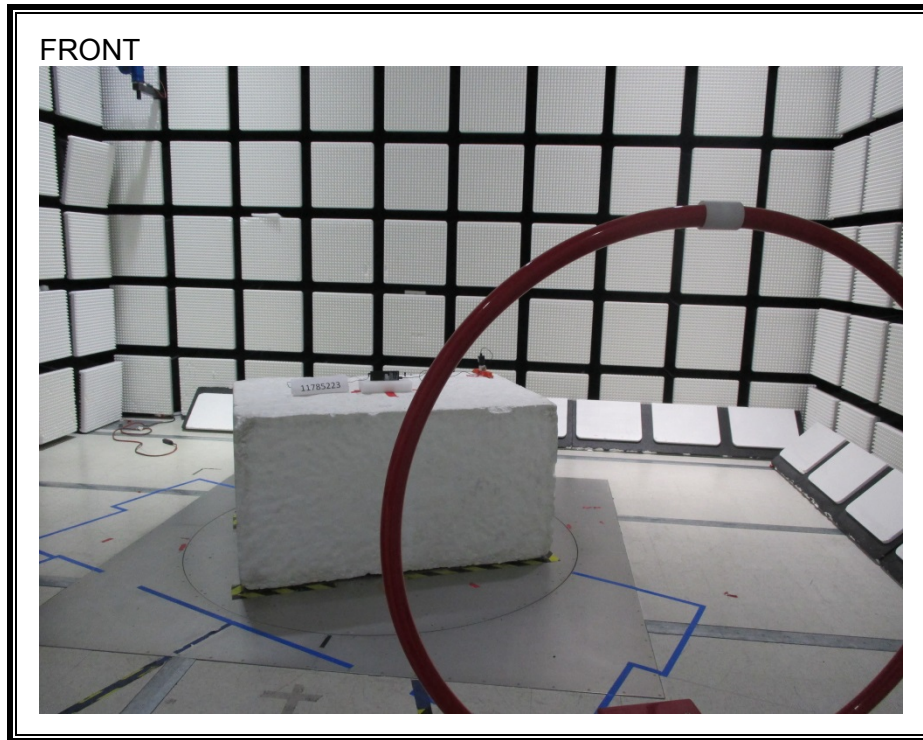

## 10. SETUP PHOTOS

### ANTENNA PORT CONDUCTED RF MEASUREMENT SETUP

**RADIATED RF MEASUREMENT SETUP (BELOW 30 MHz)**

**RADIATED RF MEASUREMENT SETUP (BELOW 1 GHz)**

**RADIATED RF MEASUREMENT SETUP (ABOVE 1 GHz)**

**RADIATED RF MEASUREMENT SETUP FOR PORTABLE CONFIGURATION**

**AC LINE CONDUCTED EMISSIONS MEASUREMENT SETUP**

**END OF REPORT**