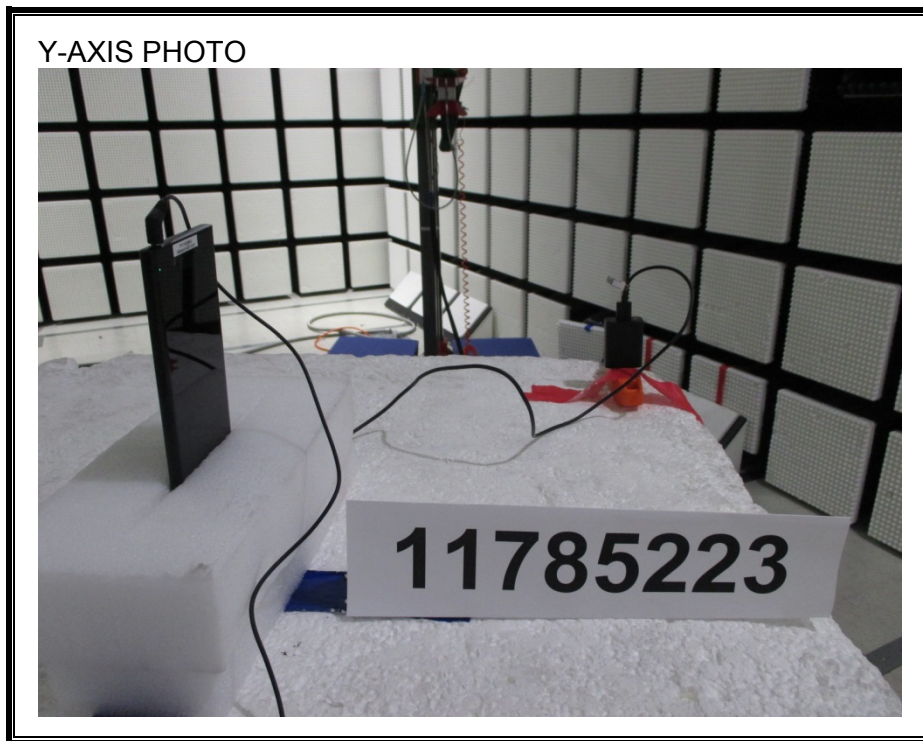

### ANTENNA PORT CONDUCTED RF MEASUREMENT SETUP

**RADIATED RF MEASUREMENT SETUP (BELOW 30 MHz)**

**RADIATED RF MEASUREMENT SETUP (BELOW 1 GHz)**

**RADIATED RF MEASUREMENT SETUP (ABOVE 1 GHz)**

**RADIATED RF MEASUREMENT SETUP FOR PORTABLE CONFIGURATION**

**AC LINE CONDUCTED EMISSIONS MEASUREMENT SETUP**

**END OF REPORT**