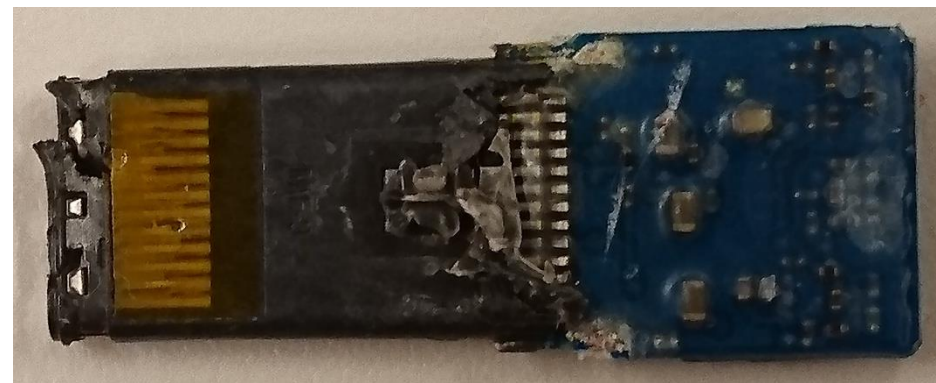

# Internal Photo

FCC ID:PY7-61363R

USB (Top)

USB (Rear)

Earphone

Controller box (Top)

Controller box (Rear)