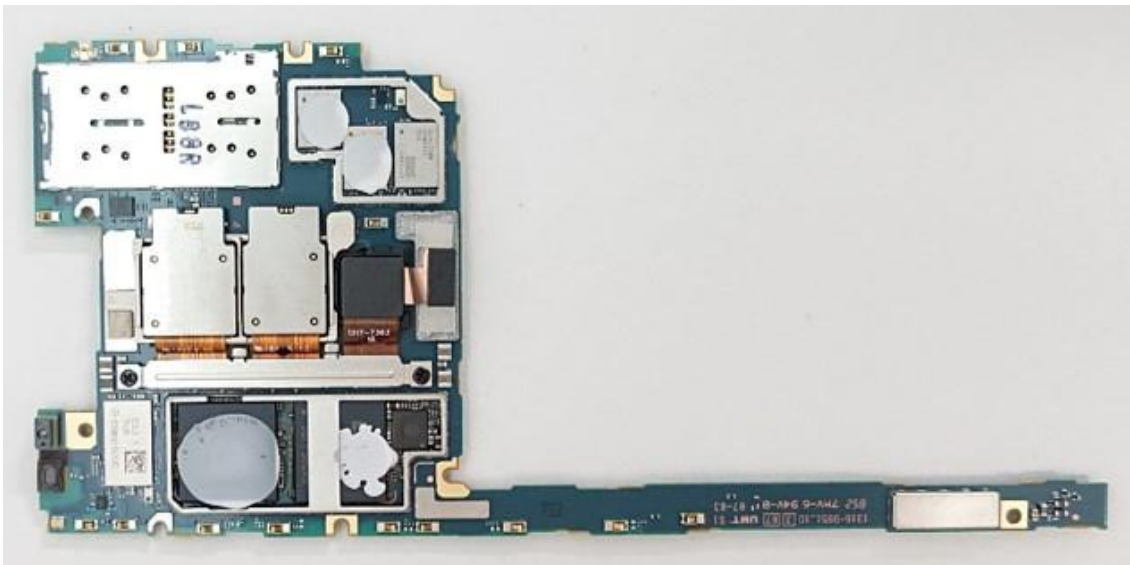

FCC ID: PY7-61362R Internal Photo

Without Rear panel

Without PBA and Battery

Rear panel

Internal PWB with Shield cases (Front-side)

Internal PWB without Shield cases (Front-side)

Internal PWB with Shield cases (Rear-side)

Internal PWB without Shield cases (Rear-side)

USB-FPC (Front)

USB-FPC (Rear)

SONY

Battery: