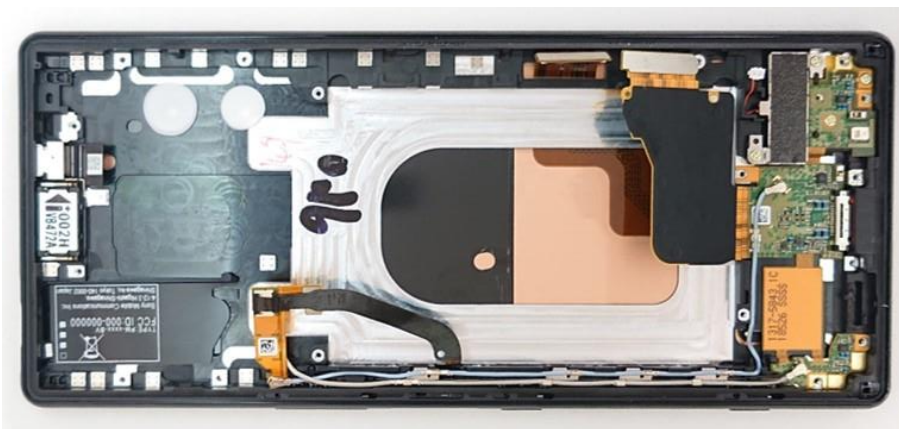

FCC ID: PY7-61362R Internal Photo

Without Rear panel

Without PBA and Battery

Rear panel

Internal PWB with Shield cases (Front-side)

Internal PWB without Shield cases (Front-side)

Internal PWB with Shield cases (Rear-side)

Internal PWB without Shield cases (Rear-side)

USB-FPC (Front)

USB-FPC (Rear)

SONY

Battery: