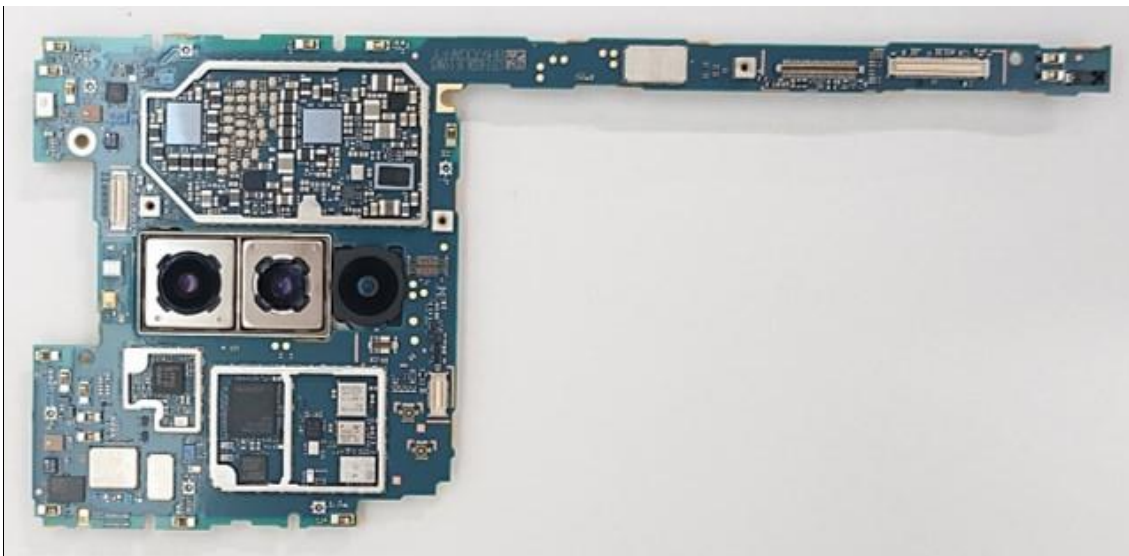

FCC ID: PY7-61362R Internal Photo

Without Rear panel

Without PBA and Battery

Rear panel

Internal PWB with Shield cases (Front-side)

Internal PWB without Shield cases (Front-side)

Internal PWB with Shield cases (Rear-side)

Internal PWB without Shield cases (Rear-side)

USB-FPC (Front)

USB-FPC (Rear)

SONY

Battery: