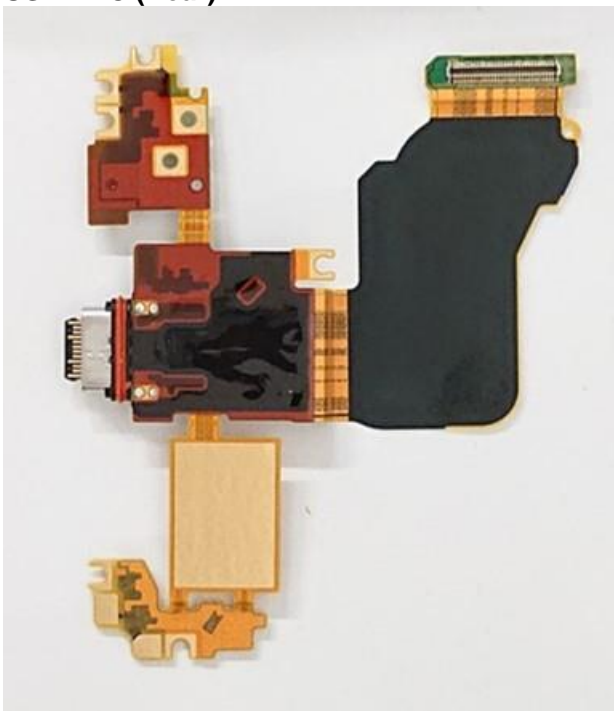

FCC ID: PY7-61362R Internal Photo

Without Rear panel

Without PBA and Battery

Rear panel

Internal PWB with Shield cases (Front-side)

Internal PWB without Shield cases (Front-side)

Internal PWB with Shield cases (Rear-side)

Internal PWB without Shield cases (Rear-side)

USB-FPC (Front)

USB-FPC (Rear)

SONY

Battery: