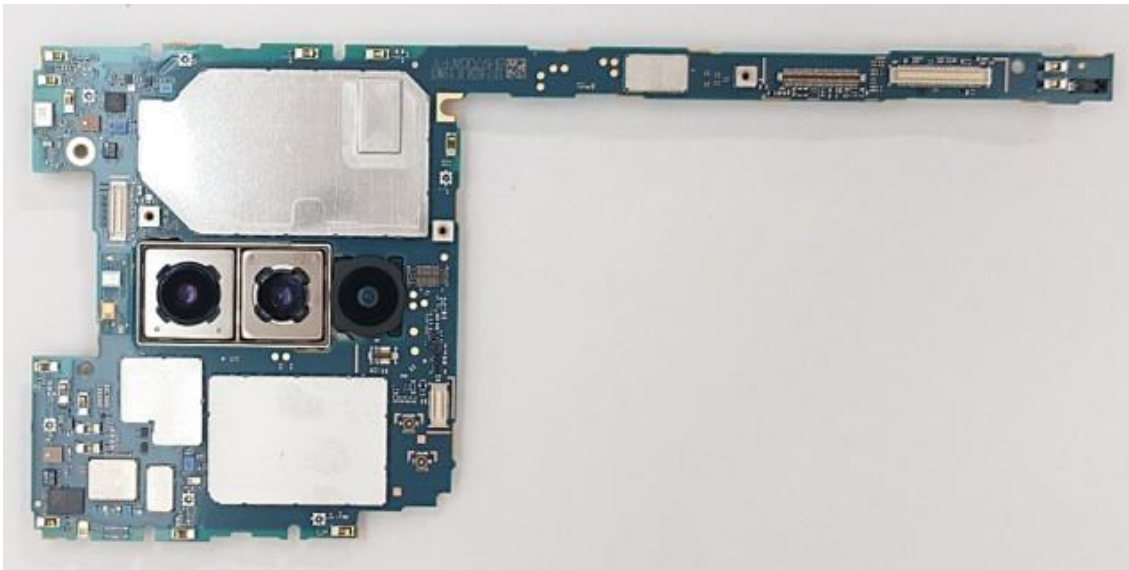

FCC ID: PY7-61362R Internal Photo

Without Rear panel

Without PBA and Battery

Rear panel

Internal PWB with Shield cases (Front-side)

Internal PWB without Shield cases (Front-side)

Internal PWB with Shield cases (Rear-side)

Internal PWB without Shield cases (Rear-side)

USB-FPC (Front)

USB-FPC (Rear)

SONY

Battery: