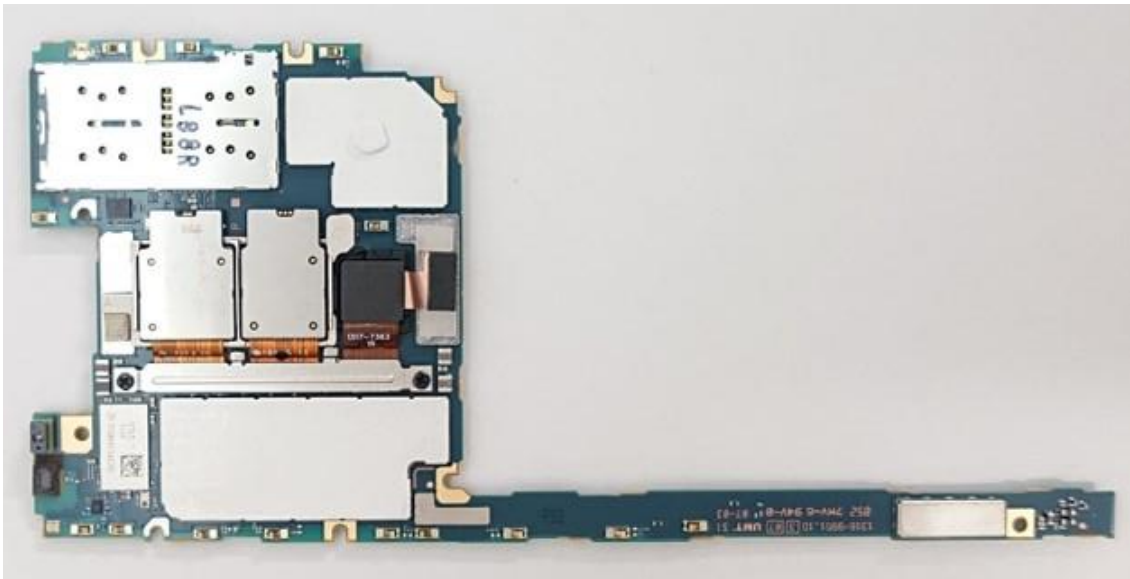

FCC ID: PY7-61362R Internal Photo

Without Rear panel

Without PBA and Battery

Rear panel

Internal PWB with Shield cases (Front-side)

Internal PWB without Shield cases (Front-side)

Internal PWB with Shield cases (Rear-side)

Internal PWB without Shield cases (Rear-side)

USB-FPC (Front)

USB-FPC (Rear)

SONY

Battery: