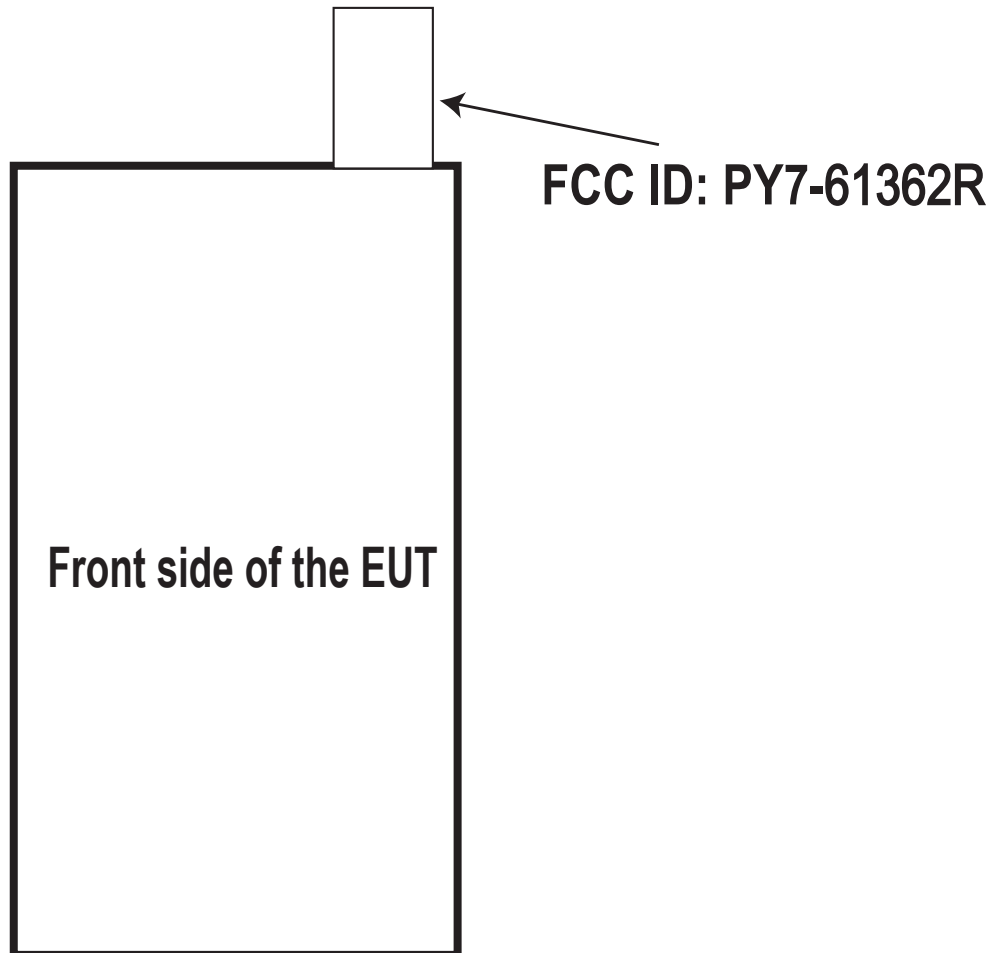

## Label and Label Location

### PY7-61362R

The FCC ID is not on the exterior of the device but labelling meets the conditions allowed in KDB 784748 for the label to be placed in a user accessible area:

1. The device is handheld
2. The user manual directs the user where to find the FCC label
3. The user does not require any special tools to access the FCC label and the label is not removable
4. The FCC ID is on the label, FCC15.19(a) statement in manual due to device size.
5. The label tray which has FCC ID is stored in the same place of the SIM card tray, pull it out to exhibit FCC ID.