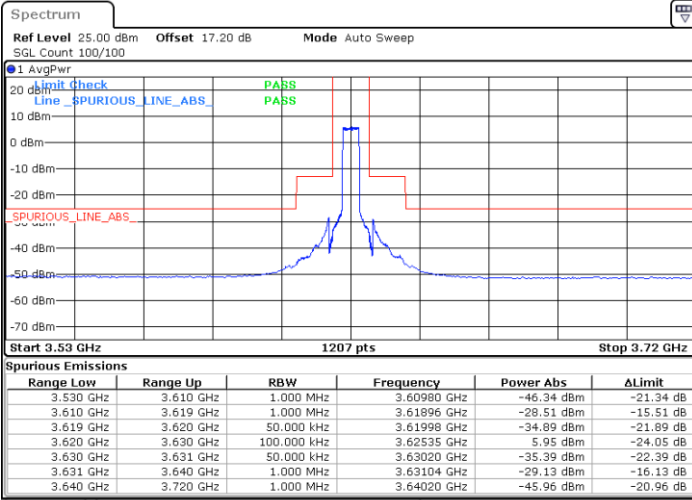

#### Lowest Channel / FullIRB

#### N/A

Date: 18.APR.2021 16:46:20

LTE Band 48 / 5MHz

QPSK

Middle Channel / 1RB0

Middle Channel / 1RBmax

Date: 18.APR.2021 16:44:17

Date: 18.APR.2021 16:53:30

Middle Channel / FullIRB

N/A

Date: 18.APR.2021 16:48:54

LTE Band 48 / 5MHz

QPSK

Highest Channel / 1RB0

Highest Channel / 1RBmax

Date: 18.APR.2021 16:44:47

Date: 18.APR.2021 16:54:01

Highest Channel / FullIRB

N/A

Date: 18.APR.2021 16:49:24

LTE Band 48 / 10MHz

QPSK

Lowest Channel / 1RB0

Lowest Channel / 1RBmax