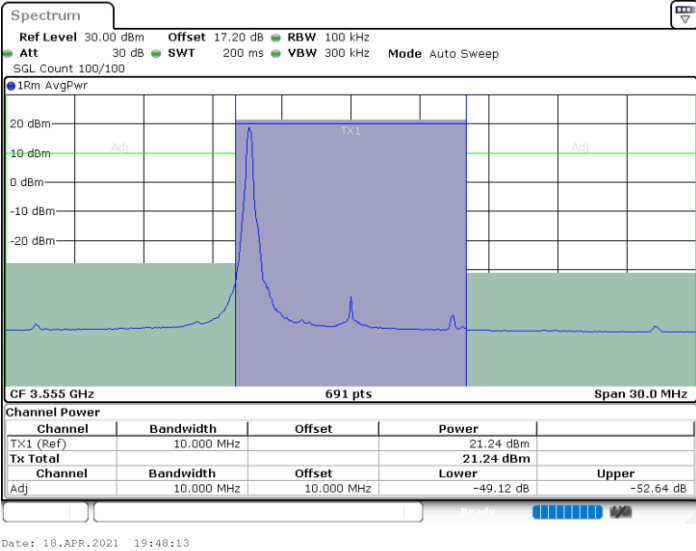

N/A

LTE Band 48 / 10MHz

64QAM

Lowest Channel / 1RB0

Lowest Channel / 1RBmax

Lowest Channel / FullIRB

N/A

LTE Band 48 / 10MHz

64QAM

MiddleChannel / 1RB0

Middle Channel / 1RBmax

Middle Channel / FullIRB

N/A

LTE Band 48 / 10MHz

64QAM

Highest Channel / 1RB0