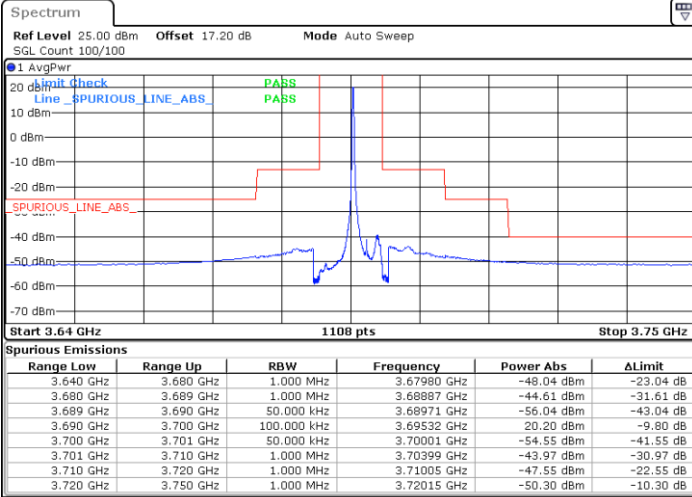

#### N/A

Date: 18.APR.2021 16:46:20

LTE Band 48 / 5MHz

QPSK

Middle Channel / 1RB0

Middle Channel / 1RBmax

Date: 18.APR.2021 16:44:17

Date: 18.APR.2021 16:53:30

Middle Channel / FullIRB

N/A

Date: 18.APR.2021 16:48:54

LTE Band 48 / 5MHz

QPSK

Highest Channel / 1RB0

Highest Channel / 1RBmax

Date: 18.APR.2021 16:44:47

Date: 18.APR.2021 16:54:01

Highest Channel / FullIRB

N/A

Date: 18.APR.2021 16:49:24

LTE Band 48 / 10MHz

QPSK

Lowest Channel / 1RB0

Lowest Channel / 1RBmax