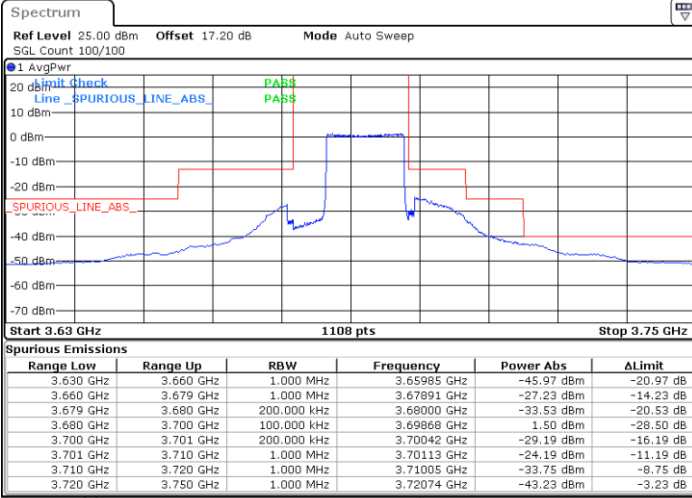

LTE Band 48 / 15MHz

QPSK

Middle Channel / 1RB0

Middle Channel / 1RBmax

Date: 18.APR.2021 16:15:16

Date: 18.APR.2021 16:24:29

Middle Channel / FullIRB

N/A

Date: 18.APR.2021 16:19:52

LTE Band 48 / 15MHz

QPSK

Highest Channel / 1RB0

Highest Channel / 1RBmax

Date: 18.APR.2021 16:15:46

Date: 18.APR.2021 16:25:00

Highest Channel / FullIRB

N/A

Date: 18.APR.2021 16:20:23

LTE Band 48 / 20MHz

QPSK

Lowest Channel / 1RB0

Lowest Channel / 1RBmax

Date: 18.APR.2021 16:32:15

Date: 18.APR.2021 16:36:53