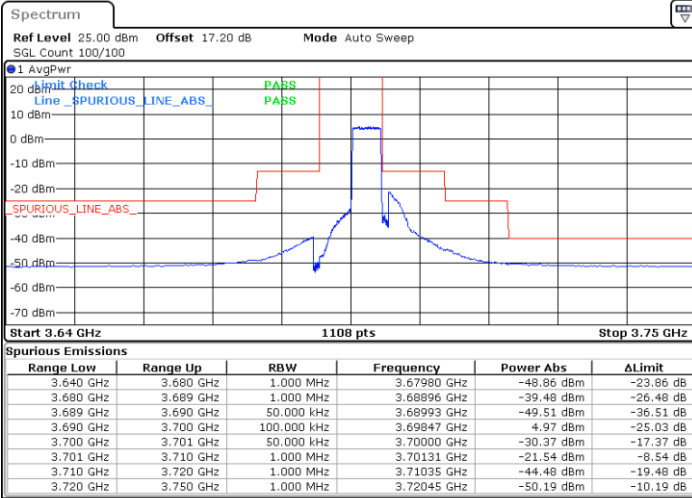

Lowest Channel / 1RBmax

Date: 18.APR.2021 16:42:15

Date: 18.APR.2021 16:51:28

Lowest Channel / FullIRB

N/A

Date: 18.APR.2021 16:46:51

LTE Band 48 / 5MHz

16QAM

Middle Channel / 1RB0

Middle Channel / 1RBmax

Date: 18.APR.2021 16:43:46

Date: 18.APR.2021 16:53:00

Middle Channel / FullIRB

N/A

Date: 18.APR.2021 16:48:23

LTE Band 48 / 5MHz

16QAM

Highest Channel / 1RB0

Highest Channel / 1RBmax

Date: 18.APR.2021 16:45:18

Date: 18.APR.2021 16:54:32

Highest Channel / FullIRB

N/A

Date: 18.APR.2021 16:49:55

LTE Band 48 / 10MHz

16QAM

Lowest Channel / 1RB0

Lowest Channel / 1RBmax

Date: 18.APR.2021 16:56:05

Date: 18.APR.2021 18:49:14

Lowest Channel / FullIRB

N/A