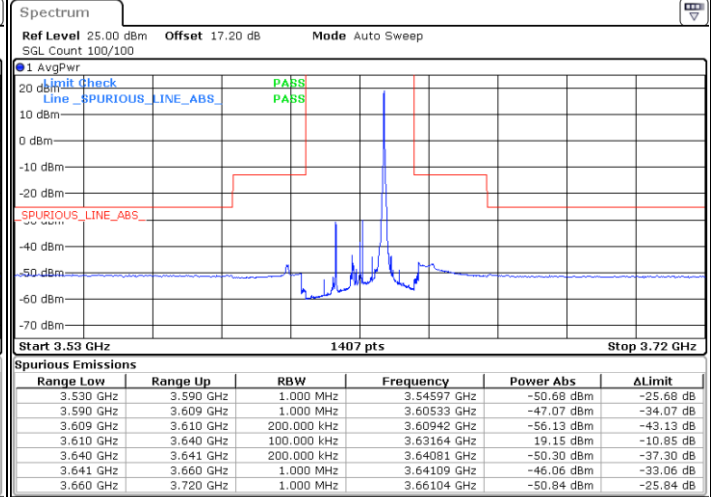

Highest Channel / FullIRB

N/A

Date: 18.APR.2021 18:47:41

LTE Band 48 / 15MHz

16QAM

Lowest Channel / 1RB0

Lowest Channel / 1RBmax

Date: 18.APR.2021 16:13:14

Date: 18.APR.2021 16:22:27

Lowest Channel / FullIRB

N/A

Date: 18.APR.2021 16:17:50

LTE Band 48 / 15MHz

16QAM

Middle Channel / 1RB0

Middle Channel / 1RBmax

Date: 18.APR.2021 16:14:46

Date: 18.APR.2021 16:23:59

Middle Channel / FullIRB

N/A

Date: 18.APR.2021 16:19:22

LTE Band 48 / 15MHz

16QAM

Highest Channel / 1RB0