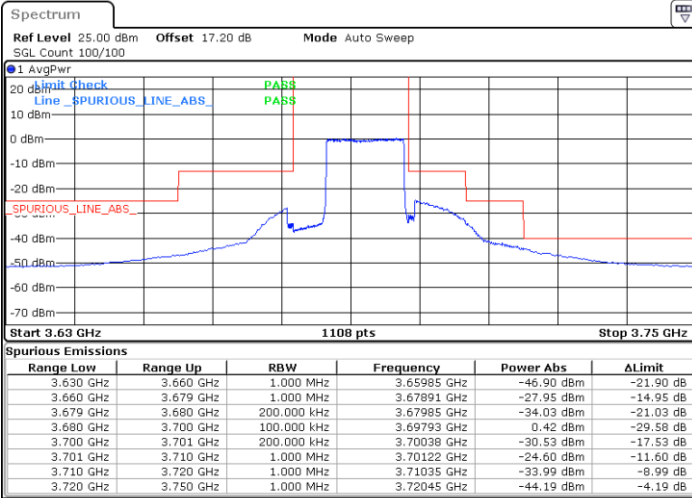

Date: 18.APR.2021 16:14:46

Date: 18.APR.2021 16:23:59

Middle Channel / FullIRB

N/A

Date: 18.APR.2021 16:19:22

LTE Band 48 / 15MHz

16QAM

Highest Channel / 1RB0

Highest Channel / 1RBmax

Date: 18.APR.2021 16:16:17

Date: 18.APR.2021 16:25:31

Highest Channel / FullIRB

N/A

Date: 18.APR.2021 16:20:54