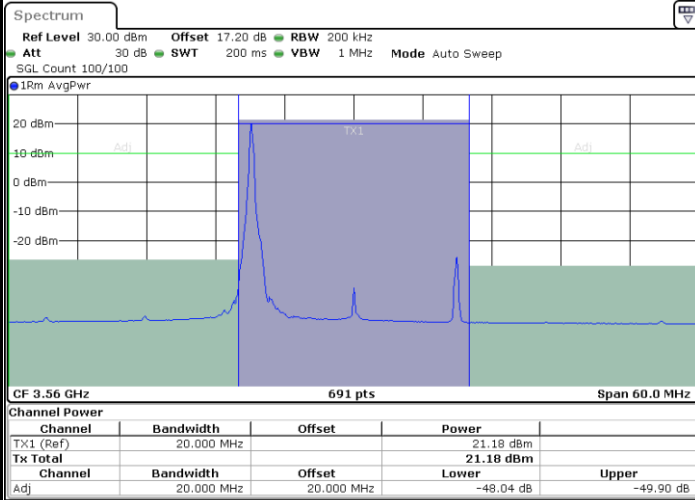

Middle Channel / FullIRB

N/A

LTE Band 48 / 15MHz

64QAM

Highest Channel / 1RB0

Highest Channel / 1RBmax

Highest Channel / FullIRB

N/A

LTE Band 48 / 20MHz

64QAM

Lowest Channel / 1RB0

Date: 18.APR.2021 20:19:49

Lowest Channel / 1RBmax

Date: 18.APR.2021 20:24:16

Lowest Channel / FullIRB

Date: 18.APR.2021 20:15:22