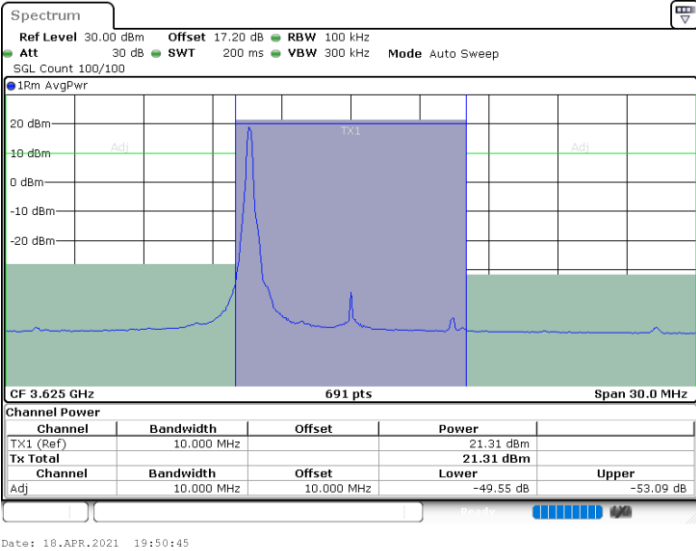

N/A

LTE Band 48 / 10MHz

64QAM

Lowest Channel / 1RB0

Lowest Channel / 1RBmax

Lowest Channel / FullIRB

N/A

LTE Band 48 / 10MHz

64QAM

MiddleChannel / 1RB0

Middle Channel / 1RBmax

Middle Channel / FullIRB

N/A

LTE Band 48 / 10MHz

64QAM

Highest Channel / 1RB0