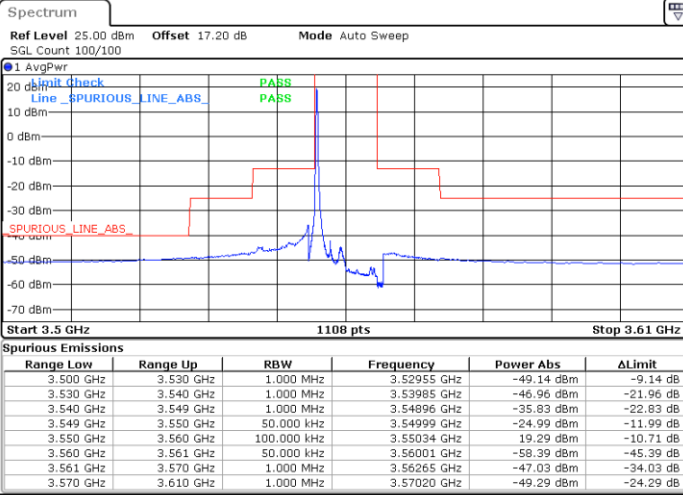

Date: 18.APR.2021 16:37:24

Middle Channel / FullIRB

N/A

Date: 18.APR.2021 16:28:08

LTE Band 48 / 20MHz

QPSK

Highest Channel / 1RB0

Highest Channel / 1RBmax

Date: 18.APR.2021 16:35:19

Date: 18.APR.2021 16:39:57

Highest Channel / FullIRB

N/A

Date: 18.APR.2021 16:30:41

LTE Band 48 / 5MHz

16QAM

Lowest Channel / 1RB0

Lowest Channel / 1RBmax

Date: 18.APR.2021 16:42:15

Date: 18.APR.2021 16:51:28

Lowest Channel / FullIRB

N/A

Date: 18.APR.2021 16:46:51

LTE Band 48 / 5MHz

16QAM

Middle Channel / 1RB0

Middle Channel / 1RBmax

Date: 18.APR.2021 16:43:46

Date: 18.APR.2021 16:53:00

Middle Channel / FullIRB

N/A

Date: 18.APR.2021 16:48:23

LTE Band 48 / 5MHz