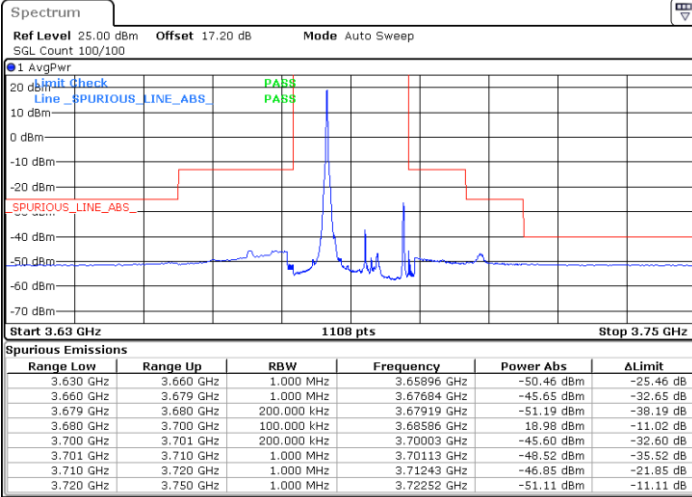

LTE Band 48 / 15MHz

16QAM

Highest Channel / 1RB0

Highest Channel / 1RBmax

Date: 18.APR.2021 16:16:17