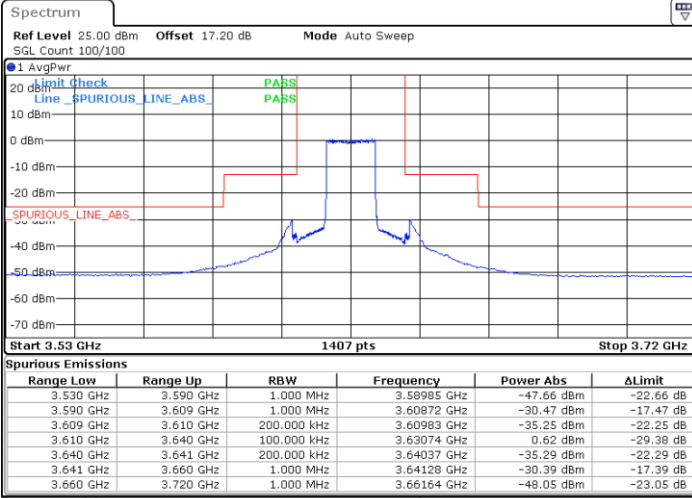

Highest Channel / FullIRB

N/A

Date: 18.APR.2021 18:47:41

LTE Band 48 / 15MHz

16QAM

Lowest Channel / 1RB0

Lowest Channel / 1RBmax

Date: 18.APR.2021 16:13:14

Date: 18.APR.2021 16:22:27

Lowest Channel / FullIRB

N/A

Date: 18.APR.2021 16:17:50

LTE Band 48 / 15MHz

16QAM

Middle Channel / 1RB0

Middle Channel / 1RBmax

Date: 18.APR.2021 16:14:46

Date: 18.APR.2021 16:23:59

Middle Channel / FullIRB

N/A

Date: 18.APR.2021 16:19:22

LTE Band 48 / 15MHz

16QAM

Highest Channel / 1RB0