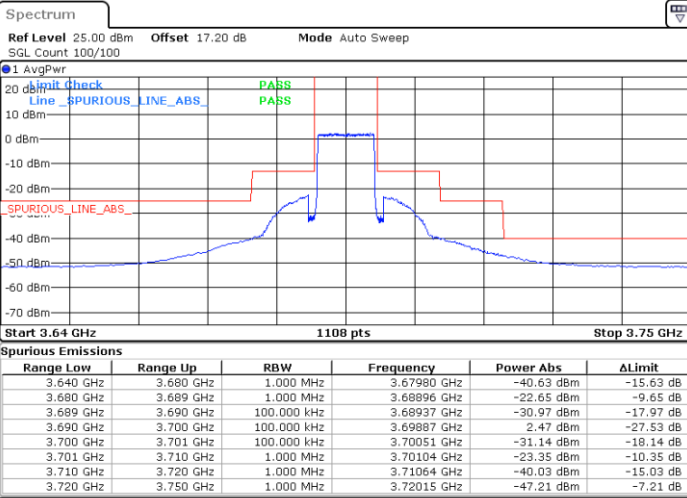

Date: 18.APR.2021 18:45:09

LTE Band 48 / 10MHz

16QAM

MiddleChannel / 1RB0

Middle Channel / 1RBmax

Date: 18.APR.2021 16:57:37

Date: 18.APR.2021 18:50:46

Middle Channel / FullIRB

N/A

Date: 18.APR.2021 18:46:09

LTE Band 48 / 10MHz

16QAM

Highest Channel / 1RB0

Highest Channel / 1RBmax

Date: 18.APR.2021 16:59:09

Date: 18.APR.2021 18:52:18

Highest Channel / FullIRB

N/A

Date: 18.APR.2021 18:47:41

LTE Band 48 / 15MHz

16QAM

Lowest Channel / 1RB0

Lowest Channel / 1RBmax

Date: 18.APR.2021 16:13:14