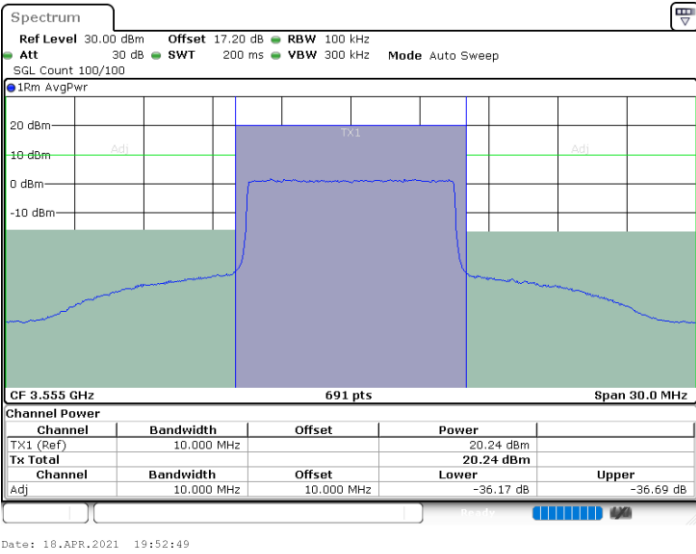

N/A

LTE Band 48 / 10MHz

64QAM

Lowest Channel / 1RB0

Lowest Channel / 1RBmax

Lowest Channel / FullIRB

N/A

LTE Band 48 / 10MHz

64QAM

MiddleChannel / 1RB0

Middle Channel / 1RBmax

Middle Channel / FullIRB

N/A

LTE Band 48 / 10MHz

64QAM

Highest Channel / 1RB0