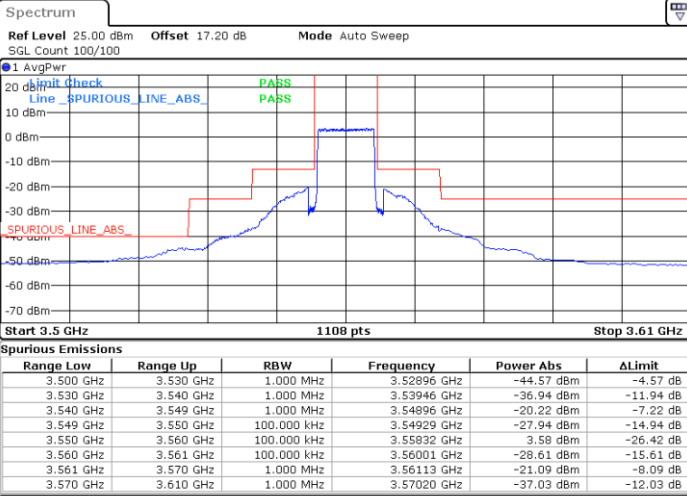

Middle Channel / FullIRB

N/A

Date: 18.APR.2021 16:48:54

LTE Band 48 / 5MHz

QPSK

Highest Channel / 1RB0

Highest Channel / 1RBmax

Date: 18.APR.2021 16:44:47

Date: 18.APR.2021 16:54:01

Highest Channel / FullIRB

N/A

Date: 18.APR.2021 16:49:24

LTE Band 48 / 10MHz

QPSK

Lowest Channel / 1RB0

Lowest Channel / 1RBmax

Date: 18.APR.2021 16:56:36

Date: 18.APR.2021 18:49:45

Lowest Channel / FullIRB

N/A

Date: 18.APR.2021 18:45:09

LTE Band 48 / 10MHz

QPSK

MiddleChannel / 1RB0