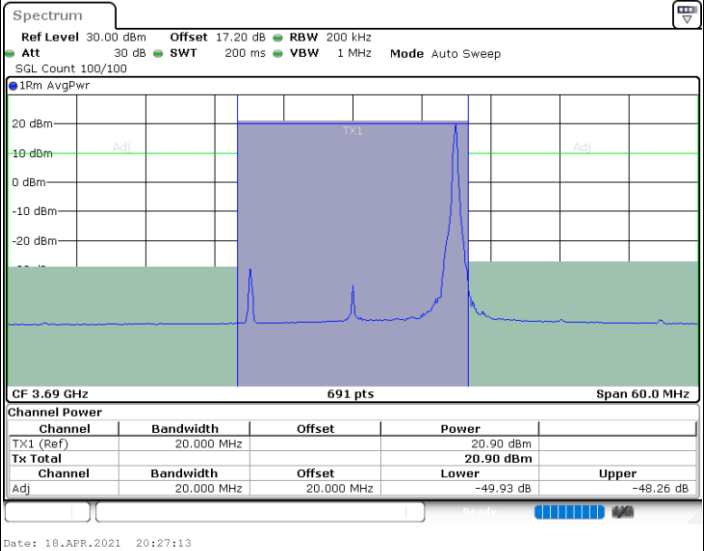

Highest Channel / 1RBmax