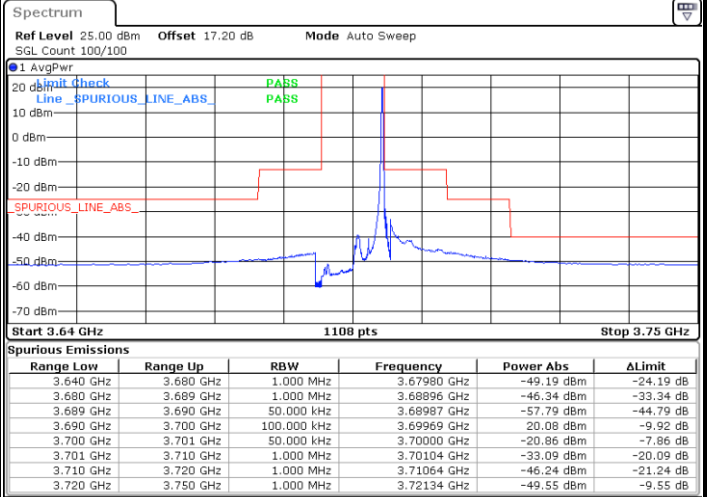

#### N/A

Date: 18.APR.2021 16:46:20

LTE Band 48 / 5MHz

QPSK

Middle Channel / 1RB0

Middle Channel / 1RBmax

Date: 18.APR.2021 16:44:17

Date: 18.APR.2021 16:53:30

Middle Channel / FullIRB

N/A

Date: 18.APR.2021 16:48:54

LTE Band 48 / 5MHz

QPSK

Highest Channel / 1RB0

Highest Channel / 1RBmax

Date: 18.APR.2021 16:44:47

Date: 18.APR.2021 16:54:01

Highest Channel / FullIRB

N/A

Date: 18.APR.2021 16:49:24

LTE Band 48 / 10MHz

QPSK

Lowest Channel / 1RB0

Lowest Channel / 1RBmax