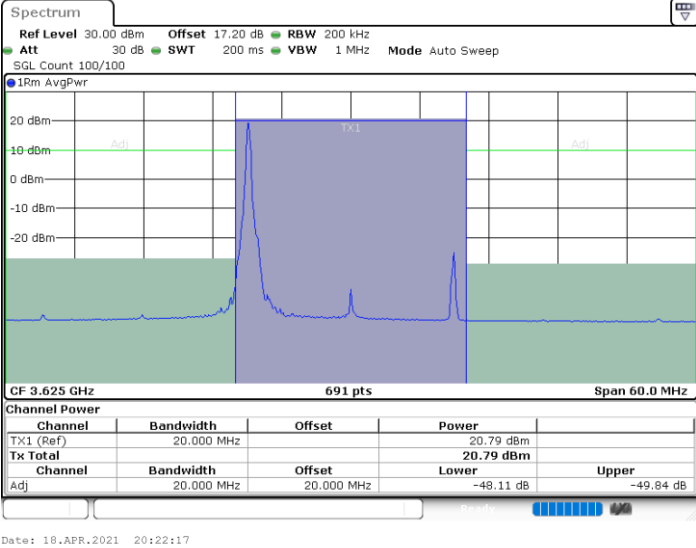

N/A

LTE Band 48 / 20MHz

64QAM

Middle Channel / 1RB0

Middle Channel / 1RBmax

Middle Channel / FullIRB

N/A

LTE Band 48 / 20MHz