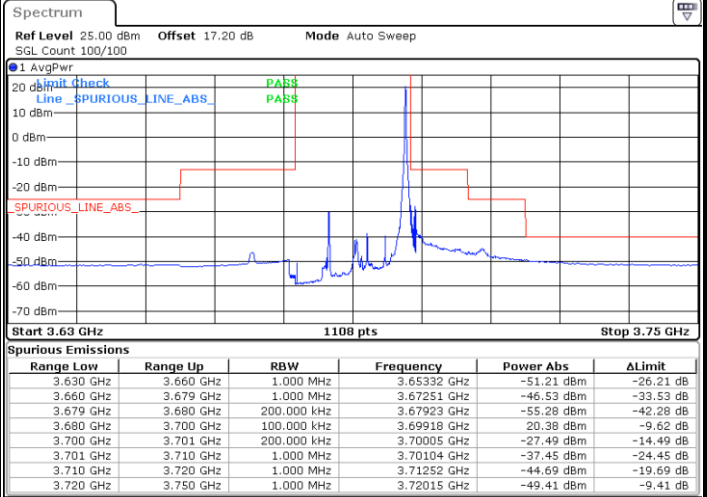

LTE Band 48 / 15MHz

QPSK

Middle Channel / 1RB0

Middle Channel / 1RBmax

Date: 18.APR.2021 16:15:16

Date: 18.APR.2021 16:24:29

Middle Channel / FullIRB

N/A

Date: 18.APR.2021 16:19:52

LTE Band 48 / 15MHz

QPSK

Highest Channel / 1RB0

Highest Channel / 1RBmax

Date: 18.APR.2021 16:15:46

Date: 18.APR.2021 16:25:00

Highest Channel / FullIRB

N/A

Date: 18.APR.2021 16:20:23

LTE Band 48 / 20MHz

QPSK

Lowest Channel / 1RB0

Lowest Channel / 1RBmax

Date: 18.APR.2021 16:32:15

Date: 18.APR.2021 16:36:53