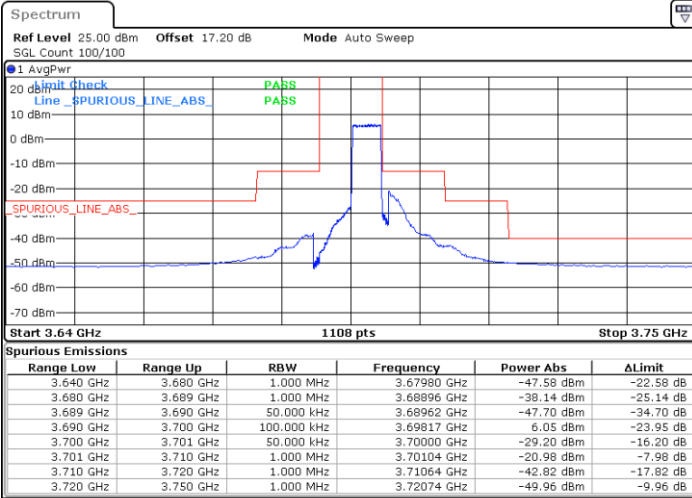

#### N/A

Date: 18.APR.2021 16:46:20

LTE Band 48 / 5MHz

QPSK

Middle Channel / 1RB0

Middle Channel / 1RBmax

Date: 18.APR.2021 16:44:17

Date: 18.APR.2021 16:53:30

Middle Channel / FullIRB

N/A

Date: 18.APR.2021 16:48:54

LTE Band 48 / 5MHz

QPSK

Highest Channel / 1RB0

Highest Channel / 1RBmax

Date: 18.APR.2021 16:44:47

Date: 18.APR.2021 16:54:01

Highest Channel / FullIRB

N/A

Date: 18.APR.2021 16:49:24

LTE Band 48 / 10MHz

QPSK

Lowest Channel / 1RB0

Lowest Channel / 1RBmax