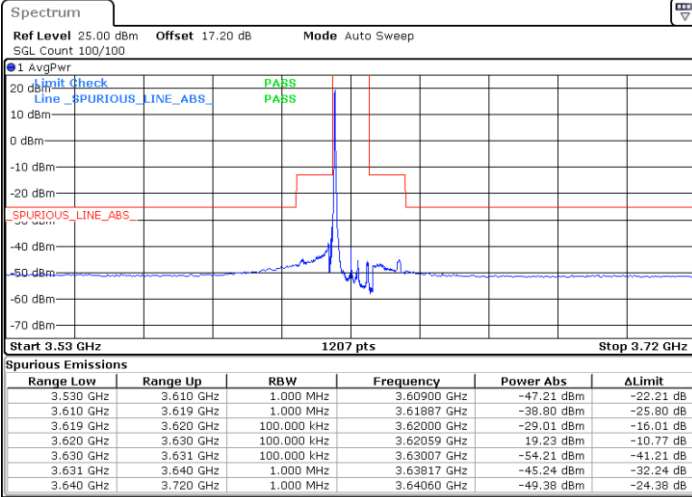

LTE Band 48 / 10MHz

16QAM

Lowest Channel / 1RB0

Lowest Channel / 1RBmax

Date: 18.APR.2021 16:56:05

Date: 18.APR.2021 18:49:14

Lowest Channel / FullIRB

N/A

Date: 18.APR.2021 18:45:09

LTE Band 48 / 10MHz

16QAM

MiddleChannel / 1RB0

Middle Channel / 1RBmax

Date: 18.APR.2021 16:57:37

Date: 18.APR.2021 18:50:46

Middle Channel / FullIRB

N/A

Date: 18.APR.2021 18:46:09

LTE Band 48 / 10MHz

16QAM

Highest Channel / 1RB0

Highest Channel / 1RBmax

Date: 18.APR.2021 16:59:09

Date: 18.APR.2021 18:52:18

Highest Channel / FullIRB

N/A

Date: 18.APR.2021 18:47:41

LTE Band 48 / 15MHz

16QAM

Lowest Channel / 1RB0

Lowest Channel / 1RBmax

Date: 18.APR.2021 16:13:14