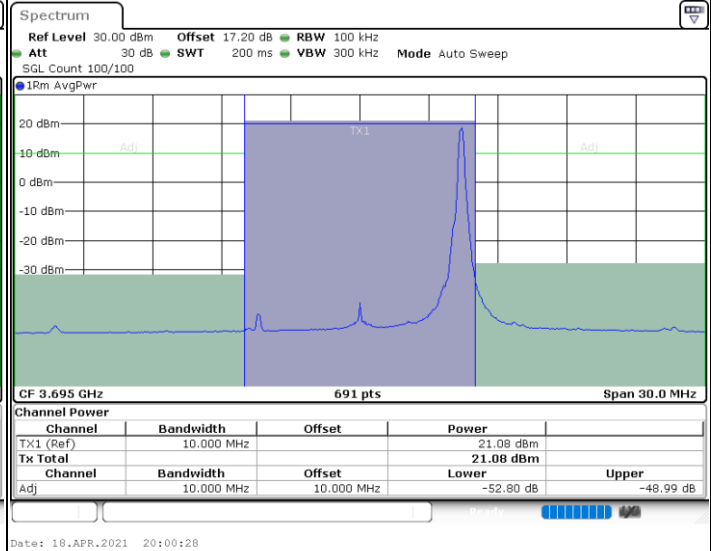

N/A

LTE Band 48 / 10MHz

64QAM

Lowest Channel / 1RB0

Lowest Channel / 1RBmax

Lowest Channel / FullIRB

N/A

LTE Band 48 / 10MHz

64QAM

MiddleChannel / 1RB0

Middle Channel / 1RBmax

Middle Channel / FullIRB

N/A

LTE Band 48 / 10MHz

64QAM

Highest Channel / 1RB0

Highest Channel / 1RBmax

Highest Channel / FullIRB

N/A

LTE Band 48 / 15MHz

64QAM

Lowest Channel / 1RB0

Date: 18.APR.2021 20:03:01

Lowest Channel / 1RBmax