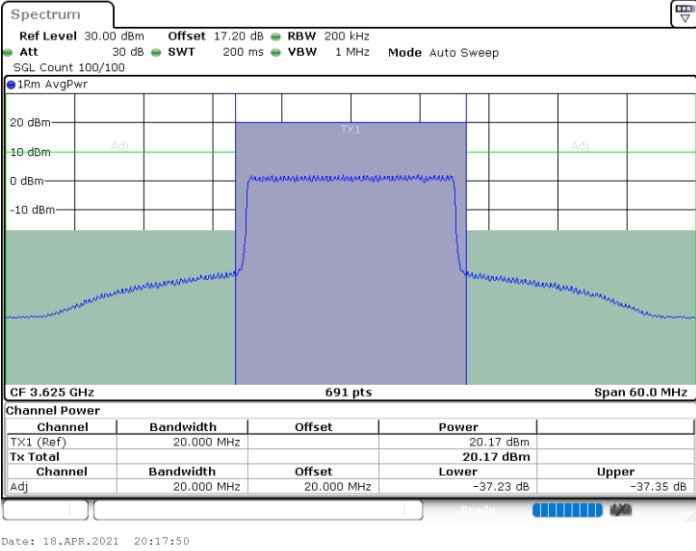

N/A

LTE Band 48 / 20MHz

64QAM

Middle Channel / 1RB0

Middle Channel / 1RBmax

Middle Channel / FullIRB

N/A

LTE Band 48 / 20MHz