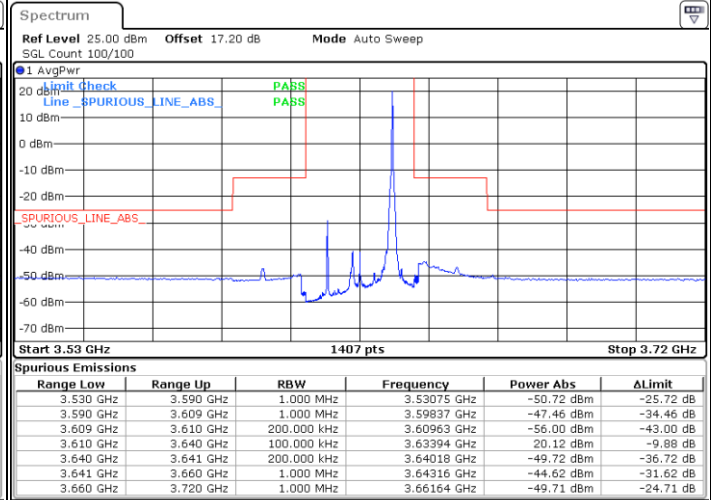

N/A

Date: 18.APR.2021 16:20:23

LTE Band 48 / 20MHz

QPSK

Lowest Channel / 1RB0

Lowest Channel / 1RBmax

Date: 18.APR.2021 16:32:15

Date: 18.APR.2021 16:36:53

Lowest Channel / FullIRB

N/A

Date: 18.APR.2021 16:27:37

LTE Band 48 / 20MHz

QPSK

Middle Channel / 1RB0

Middle Channel / 1RBmax

Date: 18.APR.2021 16:32:46

Date: 18.APR.2021 16:37:24

Middle Channel / FullIRB

N/A

Date: 18.APR.2021 16:28:08

LTE Band 48 / 20MHz

QPSK

Highest Channel / 1RB0

Highest Channel / 1RBmax

Date: 18.APR.2021 16:35:19

Date: 18.APR.2021 16:39:57

Highest Channel / FullIRB

N/A

Date: 18.APR.2021 16:30:41

LTE Band 48 / 5MHz

16QAM

Lowest Channel / 1RB0