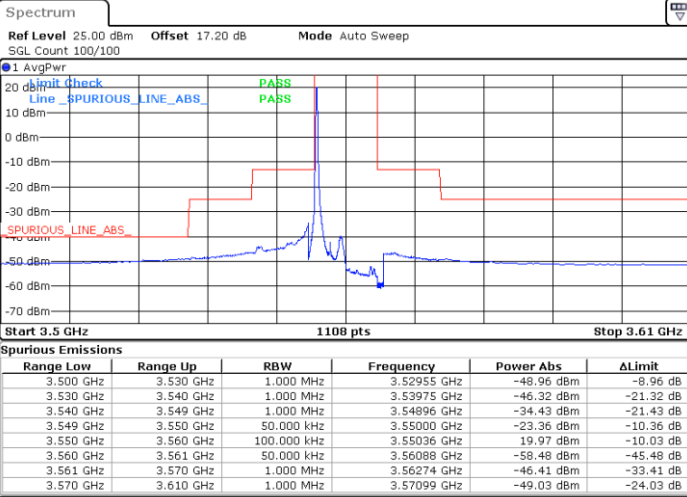

Conducted Band Edge

LTE Band 48 / 5MHz

QPSK

Lowest Channel / 1RB0

Lowest Channel / 1RBmax

Date: 18.APR.2021 16:41:44

Date: 18.APR.2021 16:50:57