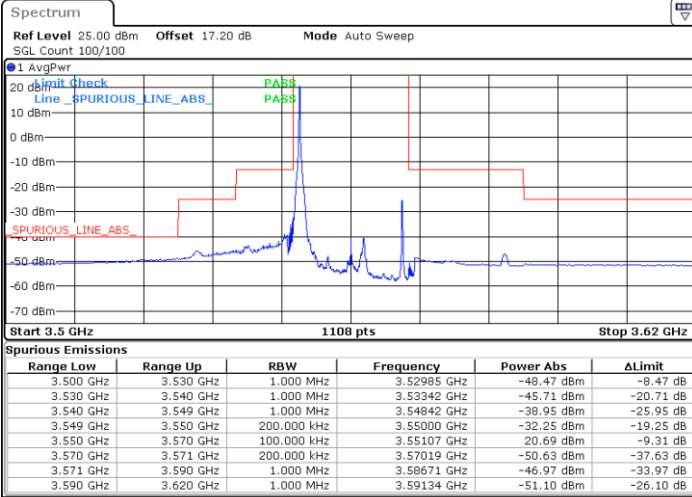

Date: 18.APR.2021 16:19:52

LTE Band 48 / 15MHz

QPSK

Highest Channel / 1RB0

Highest Channel / 1RBmax

Date: 18.APR.2021 16:15:46

Date: 18.APR.2021 16:25:00

Highest Channel / FullIRB

N/A

Date: 18.APR.2021 16:20:23

LTE Band 48 / 20MHz

QPSK

Lowest Channel / 1RB0

Lowest Channel / 1RBmax

Date: 18.APR.2021 16:32:15

Date: 18.APR.2021 16:36:53

Lowest Channel / FullIRB

N/A

Date: 18.APR.2021 16:27:37

LTE Band 48 / 20MHz

QPSK

Middle Channel / 1RB0

Middle Channel / 1RBmax

Date: 18.APR.2021 16:32:46

Date: 18.APR.2021 16:37:24

Middle Channel / FullIRB

N/A

Date: 18.APR.2021 16:28:08

LTE Band 48 / 20MHz

QPSK

Highest Channel / 1RB0

Highest Channel / 1RBmax