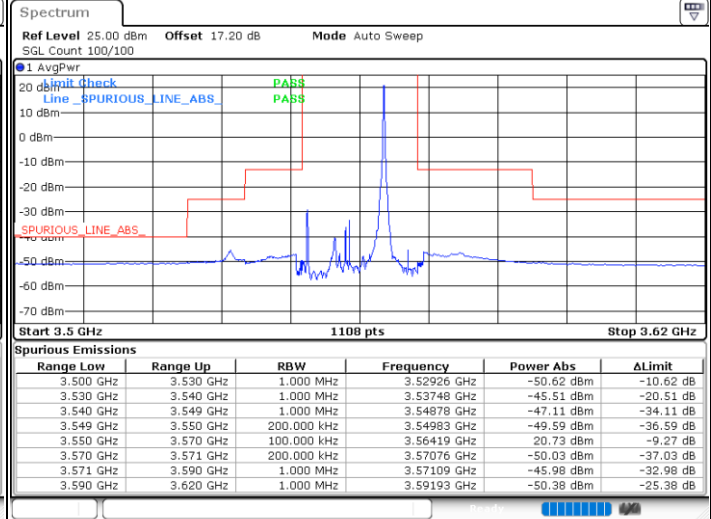

Middle Channel / 1RBmax

Date: 18.APR.2021 16:57:07

Date: 18.APR.2021 18:50:16

Middle Channel / FullIRB

N/A

Date: 18.APR.2021 18:45:39

LTE Band 48 / 10MHz

QPSK

Highest Channel / 1RB0

Highest Channel / 1RBmax

Date: 18.APR.2021 18:43:36

Date: 18.APR.2021 18:52:49

Highest Channel / FullIRB

N/A

Date: 18.APR.2021 18:48:12

LTE Band 48 / 15MHz

QPSK

Lowest Channel / 1RB0

Lowest Channel / 1RBmax

Date: 18.APR.2021 16:12:43

Date: 18.APR.2021 16:21:56

Lowest Channel / FullIRB

N/A

Date: 18.APR.2021 16:17:19