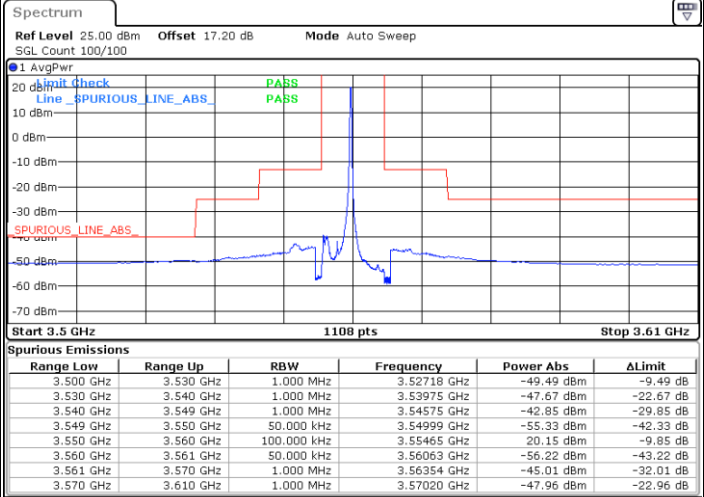

Conducted Band Edge

LTE Band 48 / 5MHz

QPSK

Lowest Channel / 1RB0

Lowest Channel / 1RBmax

Date: 18.APR.2021 16:41:44

Date: 18.APR.2021 16:50:57