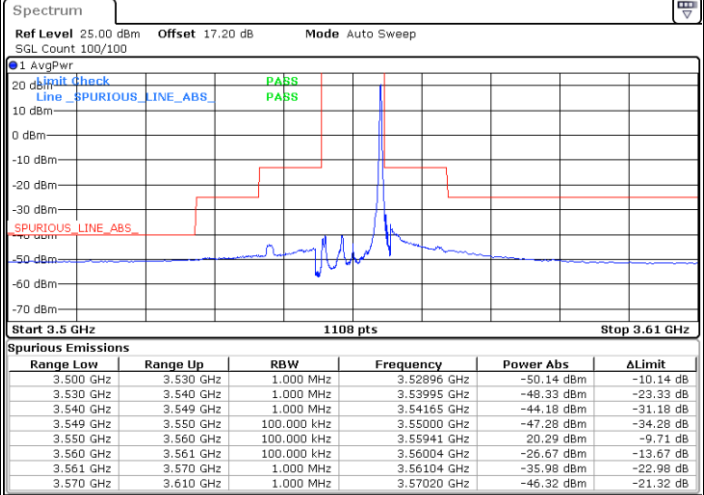

Middle Channel / FullIRB

N/A

Date: 18.APR.2021 16:48:54

LTE Band 48 / 5MHz

QPSK

Highest Channel / 1RB0

Highest Channel / 1RBmax

Date: 18.APR.2021 16:44:47

Date: 18.APR.2021 16:54:01

Highest Channel / FullIRB

N/A

Date: 18.APR.2021 16:49:24

LTE Band 48 / 10MHz

QPSK

Lowest Channel / 1RB0

Lowest Channel / 1RBmax

Date: 18.APR.2021 16:56:36

Date: 18.APR.2021 18:49:45

Lowest Channel / FullIRB

N/A

Date: 18.APR.2021 18:45:09

LTE Band 48 / 10MHz

QPSK

MiddleChannel / 1RB0