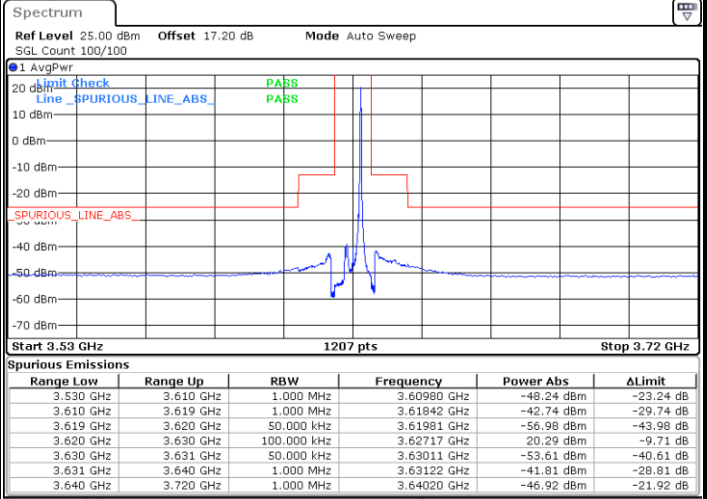

#### Lowest Channel / FullIRB

#### N/A

Date: 18.APR.2021 16:46:20

LTE Band 48 / 5MHz

QPSK

Middle Channel / 1RB0

Middle Channel / 1RBmax

Date: 18.APR.2021 16:44:17

Date: 18.APR.2021 16:53:30

Middle Channel / FullIRB

N/A

Date: 18.APR.2021 16:48:54

LTE Band 48 / 5MHz

QPSK

Highest Channel / 1RB0

Highest Channel / 1RBmax

Date: 18.APR.2021 16:44:47

Date: 18.APR.2021 16:54:01

Highest Channel / FullIRB

N/A

Date: 18.APR.2021 16:49:24

LTE Band 48 / 10MHz

QPSK

Lowest Channel / 1RB0

Lowest Channel / 1RBmax