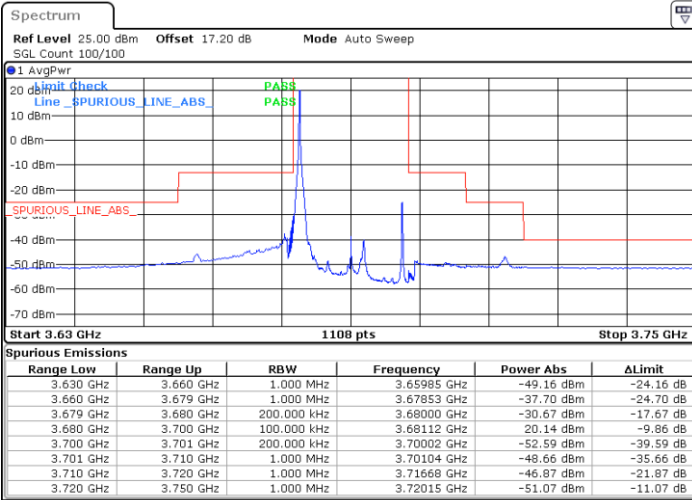

Lowest Channel / FullIRB

N/A

Date: 18.APR.2021 16:27:37

LTE Band 48 / 20MHz

QPSK

Middle Channel / 1RB0

Middle Channel / 1RBmax

Date: 18.APR.2021 16:32:46

Date: 18.APR.2021 16:37:24

Middle Channel / FullIRB

N/A

Date: 18.APR.2021 16:28:08

LTE Band 48 / 20MHz

QPSK

Highest Channel / 1RB0

Highest Channel / 1RBmax

Date: 18.APR.2021 16:35:19

Date: 18.APR.2021 16:39:57

Highest Channel / FullIRB

N/A

Date: 18.APR.2021 16:30:41

LTE Band 48 / 5MHz

16QAM

Lowest Channel / 1RB0

Lowest Channel / 1RBmax

Date: 18.APR.2021 16:42:15

Date: 18.APR.2021 16:51:28

Lowest Channel / FullIRB

N/A

Date: 18.APR.2021 16:46:51

LTE Band 48 / 5MHz

16QAM