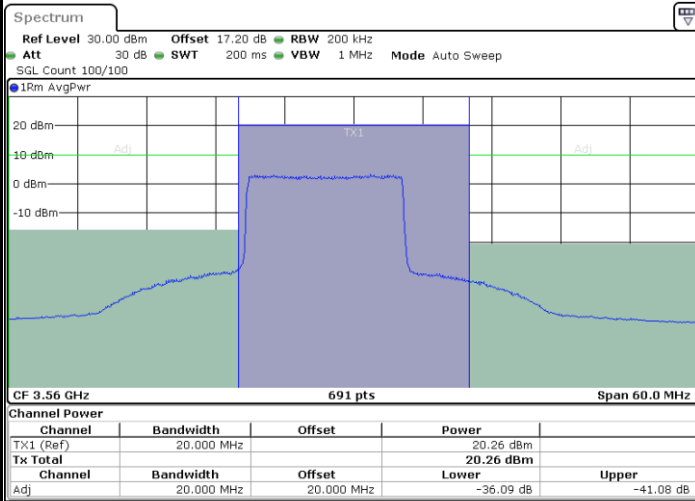

64QAM

MiddleChannel / 1RB0

Middle Channel / 1RBmax

Middle Channel / FullIRB

N/A

LTE Band 48 / 10MHz

64QAM

Highest Channel / 1RB0

Highest Channel / 1RBmax

Highest Channel / FullIRB

N/A

LTE Band 48 / 15MHz

64QAM

Lowest Channel / 1RB0

Date: 18.APR.2021 20:03:01

Lowest Channel / 1RBmax

Date: 18.APR.2021 20:11:55

Lowest Channel / FullIRB

Date: 18.APR.2021 20:07:28

N/A

LTE Band 48 / 15MHz

64QAM

Middle Channel / 1RB0

Middle Channel / 1RBmax

Middle Channel / FullIRB

N/A

LTE Band 48 / 15MHz

64QAM

Highest Channel / 1RB0

Highest Channel / 1RBmax

Highest Channel / FullIRB

N/A