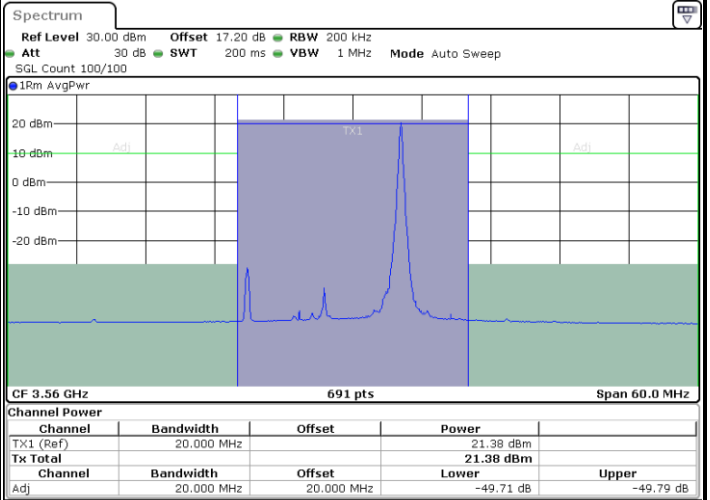

Highest Channel / 1RBmax

Highest Channel / FullIRB

N/A

LTE Band 48 / 15MHz

64QAM

Lowest Channel / 1RB0

Date: 18.APR.2021 20:03:01

Lowest Channel / 1RBmax