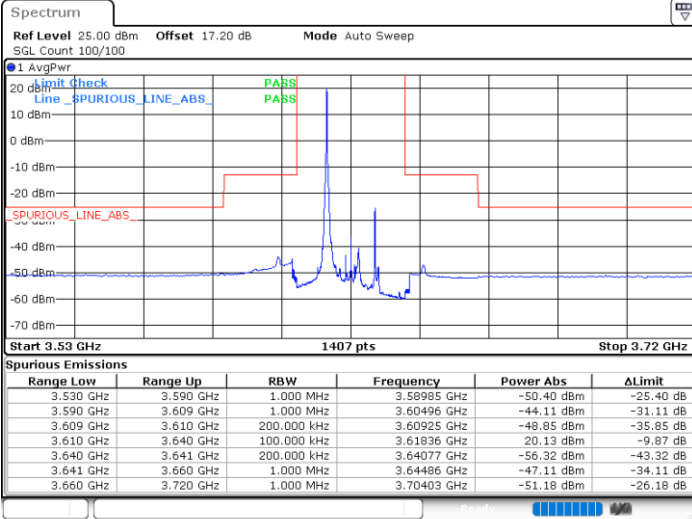

Highest Channel / 1RB0

Highest Channel / 1RBmax

Date: 18.APR.2021 18:43:36

Date: 18.APR.2021 18:52:49

Highest Channel / FullIRB

N/A

Date: 18.APR.2021 18:48:12

LTE Band 48 / 15MHz

QPSK

Lowest Channel / 1RB0

Lowest Channel / 1RBmax

Date: 18.APR.2021 16:12:43

Date: 18.APR.2021 16:21:56

Lowest Channel / FullIRB

N/A

Date: 18.APR.2021 16:17:19

LTE Band 48 / 15MHz

QPSK

Middle Channel / 1RB0

Middle Channel / 1RBmax

Date: 18.APR.2021 16:15:16

Date: 18.APR.2021 16:24:29

Middle Channel / FullIRB

N/A

Date: 18.APR.2021 16:19:52

LTE Band 48 / 15MHz

QPSK

Highest Channel / 1RB0

Highest Channel / 1RBmax

Date: 18.APR.2021 16:15:46

Date: 18.APR.2021 16:25:00

Highest Channel / FullIRB