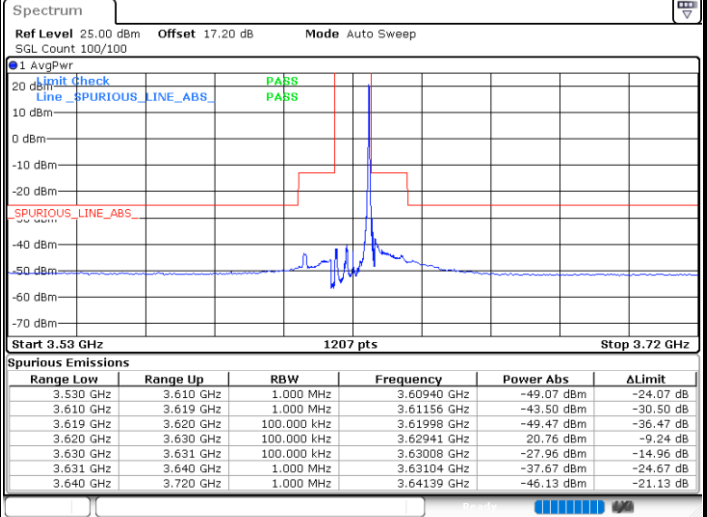

Date: 18.APR.2021 16:54:01

Highest Channel / FullIRB

N/A

Date: 18.APR.2021 16:49:24

LTE Band 48 / 10MHz

QPSK

Lowest Channel / 1RB0

Lowest Channel / 1RBmax

Date: 18.APR.2021 16:56:36

Date: 18.APR.2021 18:49:45

Lowest Channel / FullIRB

N/A

Date: 18.APR.2021 18:45:09

LTE Band 48 / 10MHz

QPSK

MiddleChannel / 1RB0

Middle Channel / 1RBmax

Date: 18.APR.2021 16:57:07

Date: 18.APR.2021 18:50:16

Middle Channel / FullIRB

N/A

Date: 18.APR.2021 18:45:39

LTE Band 48 / 10MHz

QPSK

Highest Channel / 1RB0

Highest Channel / 1RBmax

Date: 18.APR.2021 18:43:36

Date: 18.APR.2021 18:52:49

Highest Channel / FullIRB

N/A

Date: 18.APR.2021 18:48:12

LTE Band 48 / 15MHz