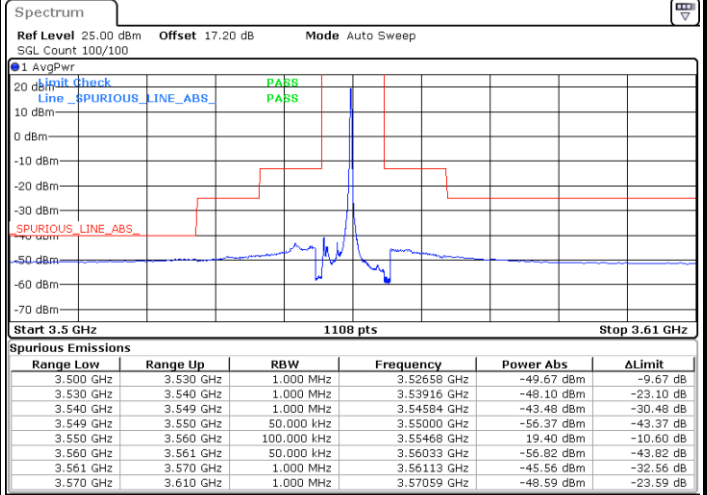

Date: 18.APR.2021 16:37:24

Middle Channel / FullIRB

N/A

Date: 18.APR.2021 16:28:08

LTE Band 48 / 20MHz

QPSK

Highest Channel / 1RB0

Highest Channel / 1RBmax

Date: 18.APR.2021 16:35:19

Date: 18.APR.2021 16:39:57

Highest Channel / FullIRB

N/A

Date: 18.APR.2021 16:30:41

LTE Band 48 / 5MHz

16QAM

Lowest Channel / 1RB0

Lowest Channel / 1RBmax

Date: 18.APR.2021 16:42:15

Date: 18.APR.2021 16:51:28

Lowest Channel / FullIRB

N/A

Date: 18.APR.2021 16:46:51

LTE Band 48 / 5MHz

16QAM