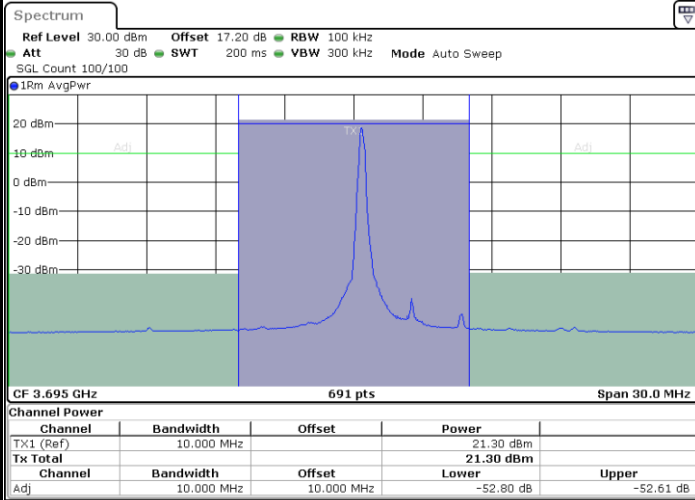

LTE Band 48 / 5MHz

64QAM

Highest Channel / 1RB0

Date: 18.APR.2021 19:38:30

Highest Channel / 1RBmax

Date: 18.APR.2021 19:47:42

Highest Channel / FullIRB

Date: 18.APR.2021 19:43:06

N/A

LTE Band 48 / 10MHz

64QAM

Lowest Channel / 1RB0

Lowest Channel / 1RBmax

Lowest Channel / FullIRB

N/A

LTE Band 48 / 10MHz