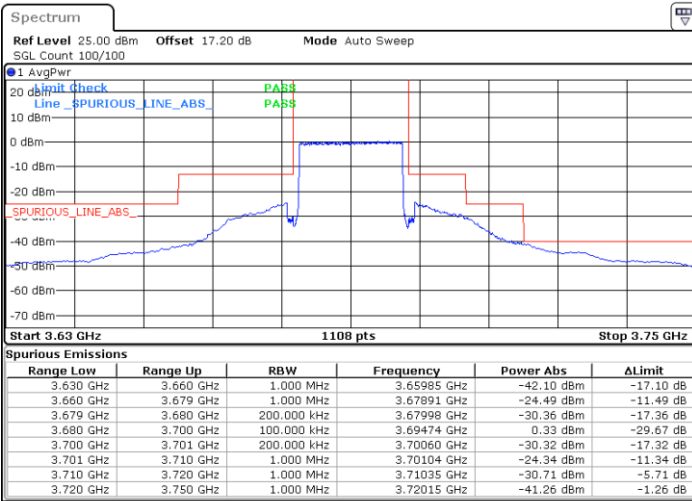

Lowest Channel / FullIRB

N/A

Date: 18.APR.2021 16:27:37

LTE Band 48 / 20MHz

QPSK

Middle Channel / 1RB0

Middle Channel / 1RBmax

Date: 18.APR.2021 16:32:46

Date: 18.APR.2021 16:37:24

Middle Channel / FullIRB

N/A

Date: 18.APR.2021 16:28:08

LTE Band 48 / 20MHz

QPSK

Highest Channel / 1RB0

Highest Channel / 1RBmax

Date: 18.APR.2021 16:35:19

Date: 18.APR.2021 16:39:57

Highest Channel / FullIRB

N/A

Date: 18.APR.2021 16:30:41

LTE Band 48 / 5MHz

16QAM

Lowest Channel / 1RB0

Lowest Channel / 1RBmax

Date: 18.APR.2021 16:42:15

Date: 18.APR.2021 16:51:28

Lowest Channel / FullIRB

N/A

Date: 18.APR.2021 16:46:51

LTE Band 48 / 5MHz

16QAM