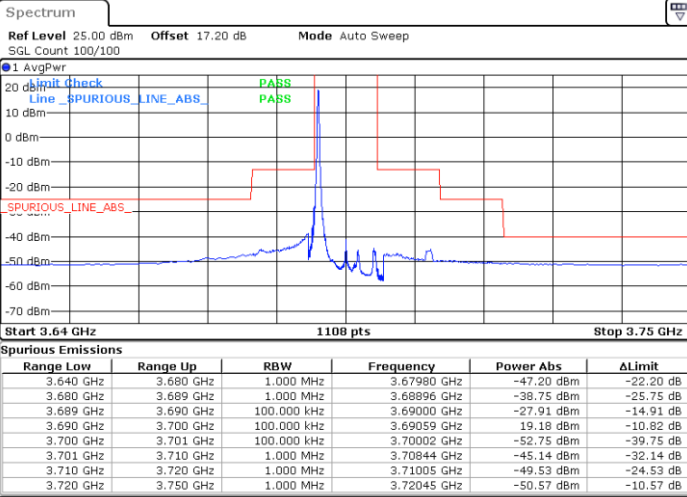

LTE Band 48 / 10MHz

16QAM

Lowest Channel / 1RB0

Lowest Channel / 1RBmax

Date: 18.APR.2021 16:56:05

Date: 18.APR.2021 18:49:14

Lowest Channel / FullIRB

N/A

Date: 18.APR.2021 18:45:09

LTE Band 48 / 10MHz

16QAM

MiddleChannel / 1RB0

Middle Channel / 1RBmax

Date: 18.APR.2021 16:57:37

Date: 18.APR.2021 18:50:46

Middle Channel / FullIRB

N/A

Date: 18.APR.2021 18:46:09

LTE Band 48 / 10MHz

16QAM

Highest Channel / 1RB0

Highest Channel / 1RBmax

Date: 18.APR.2021 16:59:09

Date: 18.APR.2021 18:52:18

Highest Channel / FullIRB

N/A

Date: 18.APR.2021 18:47:41

LTE Band 48 / 15MHz

16QAM

Lowest Channel / 1RB0

Lowest Channel / 1RBmax

Date: 18.APR.2021 16:13:14