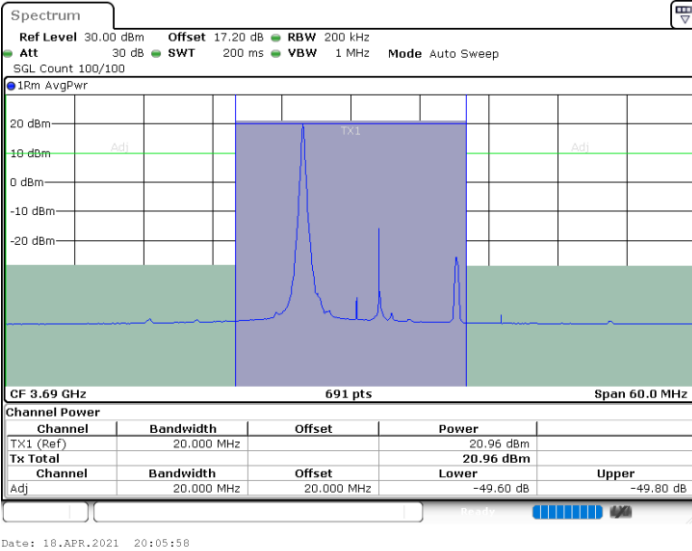

Middle Channel / FullIRB

N/A

LTE Band 48 / 15MHz

64QAM

Highest Channel / 1RB0

Highest Channel / 1RBmax

Highest Channel / FullIRB

N/A

LTE Band 48 / 20MHz

64QAM

Lowest Channel / 1RB0

Date: 18.APR.2021 20:19:49

Lowest Channel / 1RBmax

Date: 18.APR.2021 20:24:16

Lowest Channel / FullIRB

Date: 18.APR.2021 20:15:22