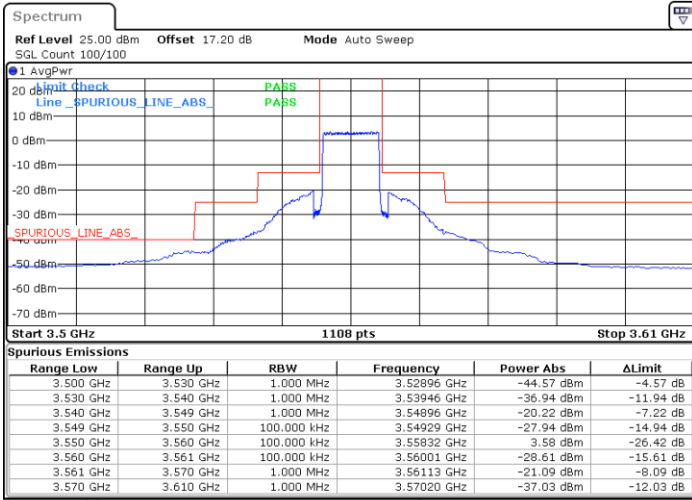

16QAM

Highest Channel / 1RB0

Highest Channel / 1RBmax

Date: 18.APR.2021 16:45:18

Date: 18.APR.2021 16:54:32

Highest Channel / FullIRB

N/A

Date: 18.APR.2021 16:49:55

LTE Band 48 / 10MHz

16QAM

Lowest Channel / 1RB0

Lowest Channel / 1RBmax

Date: 18.APR.2021 16:56:05

Date: 18.APR.2021 18:49:14

Lowest Channel / FullIRB

N/A

Date: 18.APR.2021 18:45:09

LTE Band 48 / 10MHz

16QAM

MiddleChannel / 1RB0

Middle Channel / 1RBmax

Date: 18.APR.2021 16:57:37

Date: 18.APR.2021 18:50:46

Middle Channel / FullIRB