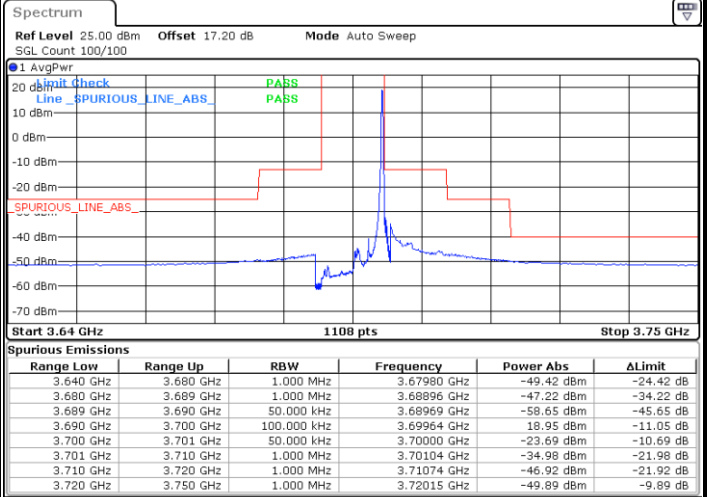

Date: 18.APR.2021 16:35:19

Date: 18.APR.2021 16:39:57

Highest Channel / FullIRB

N/A

Date: 18.APR.2021 16:30:41

LTE Band 48 / 5MHz

16QAM

Lowest Channel / 1RB0

Lowest Channel / 1RBmax

Date: 18.APR.2021 16:42:15

Date: 18.APR.2021 16:51:28

Lowest Channel / FullIRB

N/A

Date: 18.APR.2021 16:46:51

LTE Band 48 / 5MHz

16QAM

Middle Channel / 1RB0

Middle Channel / 1RBmax

Date: 18.APR.2021 16:43:46

Date: 18.APR.2021 16:53:00

Middle Channel / FullIRB

N/A

Date: 18.APR.2021 16:48:23

LTE Band 48 / 5MHz

16QAM

Highest Channel / 1RB0

Highest Channel / 1RBmax

Date: 18.APR.2021 16:45:18

Date: 18.APR.2021 16:54:32

Highest Channel / FullIRB

N/A

Date: 18.APR.2021 16:49:55