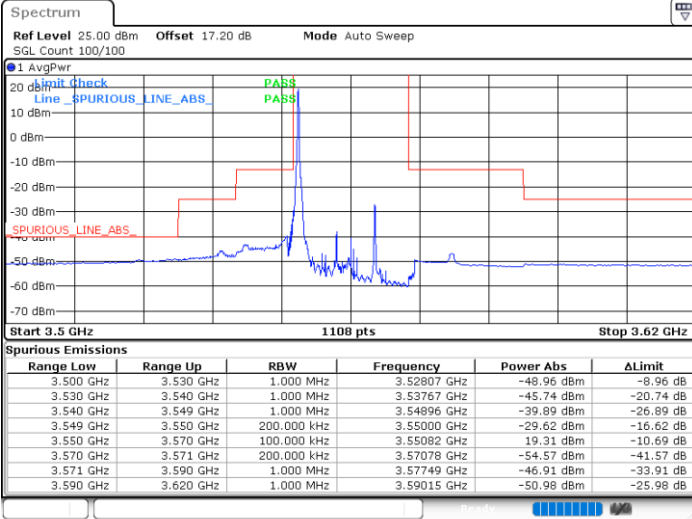

N/A

Date: 18.APR.2021 18:46:09

LTE Band 48 / 10MHz

16QAM

Highest Channel / 1RB0

Highest Channel / 1RBmax

Date: 18.APR.2021 16:59:09

Date: 18.APR.2021 18:52:18

Highest Channel / FullIRB

N/A

Date: 18.APR.2021 18:47:41

LTE Band 48 / 15MHz

16QAM

Lowest Channel / 1RB0

Lowest Channel / 1RBmax

Date: 18.APR.2021 16:13:14

Date: 18.APR.2021 16:22:27

Lowest Channel / FullIRB

N/A

Date: 18.APR.2021 16:17:50

LTE Band 48 / 15MHz

16QAM

Middle Channel / 1RB0

Middle Channel / 1RBmax