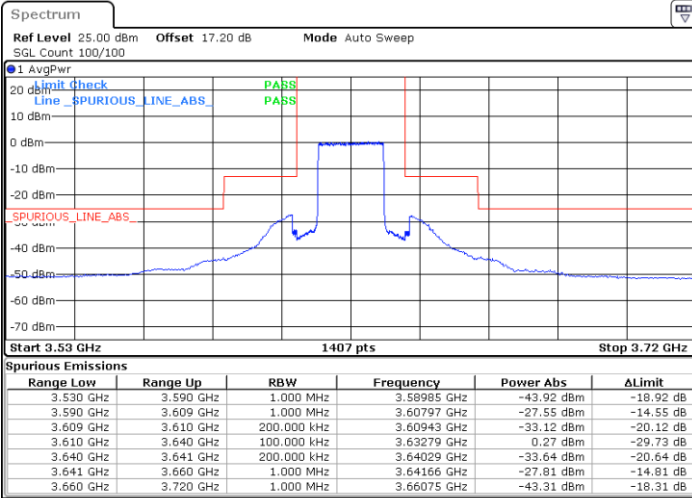

N/A

Date: 18.APR.2021 16:20:23

LTE Band 48 / 20MHz

QPSK

Lowest Channel / 1RB0

Lowest Channel / 1RBmax

Date: 18.APR.2021 16:32:15

Date: 18.APR.2021 16:36:53

Lowest Channel / FullIRB

N/A

Date: 18.APR.2021 16:27:37

LTE Band 48 / 20MHz

QPSK

Middle Channel / 1RB0

Middle Channel / 1RBmax

Date: 18.APR.2021 16:32:46

Date: 18.APR.2021 16:37:24

Middle Channel / FullIRB

N/A

Date: 18.APR.2021 16:28:08

LTE Band 48 / 20MHz

QPSK

Highest Channel / 1RB0

Highest Channel / 1RBmax

Date: 18.APR.2021 16:35:19

Date: 18.APR.2021 16:39:57

Highest Channel / FullIRB

N/A

Date: 18.APR.2021 16:30:41

LTE Band 48 / 5MHz

16QAM

Lowest Channel / 1RB0