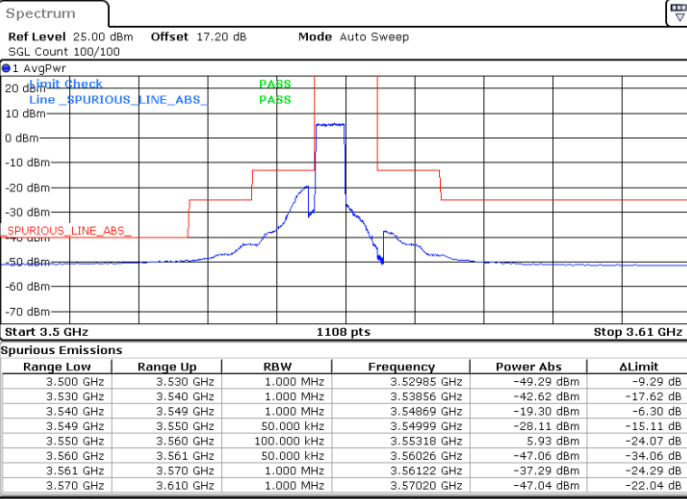

Lowest Channel / FullIRB

N/A

Date: 18.APR.2021 16:46:20