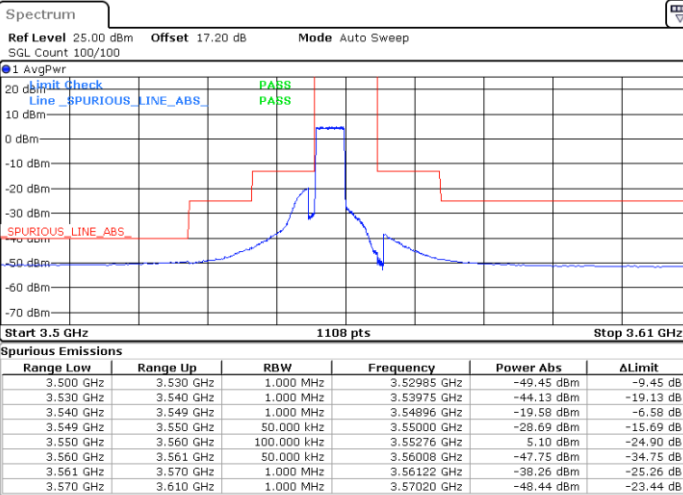

Date: 18.APR.2021 16:37:24

Middle Channel / FullIRB

N/A

Date: 18.APR.2021 16:28:08

LTE Band 48 / 20MHz

QPSK

Highest Channel / 1RB0

Highest Channel / 1RBmax

Date: 18.APR.2021 16:35:19

Date: 18.APR.2021 16:39:57

Highest Channel / FullIRB

N/A

Date: 18.APR.2021 16:30:41

LTE Band 48 / 5MHz

16QAM

Lowest Channel / 1RB0

Lowest Channel / 1RBmax

Date: 18.APR.2021 16:42:15

Date: 18.APR.2021 16:51:28

Lowest Channel / FullIRB

N/A

Date: 18.APR.2021 16:46:51

LTE Band 48 / 5MHz

16QAM

Middle Channel / 1RB0

Middle Channel / 1RBmax

Date: 18.APR.2021 16:43:46

Date: 18.APR.2021 16:53:00

Middle Channel / FullIRB

N/A

Date: 18.APR.2021 16:48:23

LTE Band 48 / 5MHz