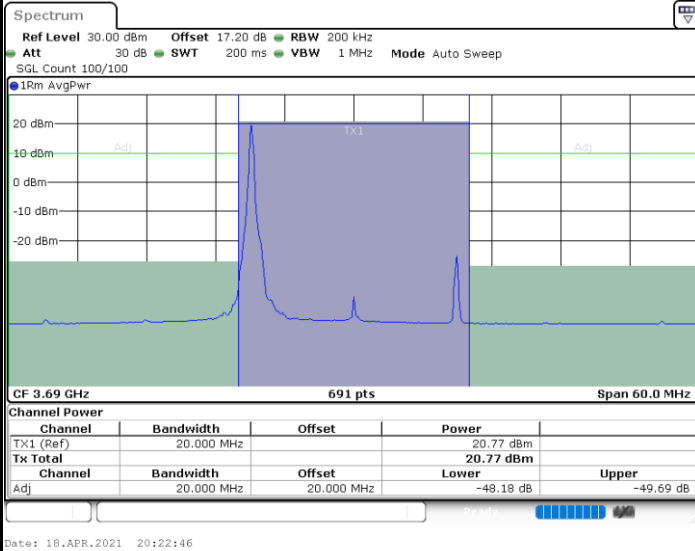

LTE Band 48 / 20MHz

64QAM

Highest Channel / 1RB0