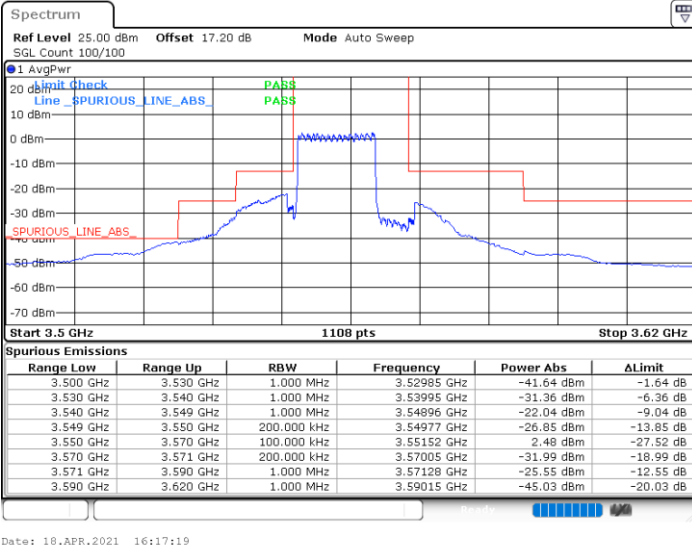

Highest Channel / 1RB0

Highest Channel / 1RBmax

Date: 18.APR.2021 18:43:36

Date: 18.APR.2021 18:52:49

Highest Channel / FullIRB

N/A

Date: 18.APR.2021 18:48:12

LTE Band 48 / 15MHz

QPSK

Lowest Channel / 1RB0

Lowest Channel / 1RBmax

Date: 18.APR.2021 16:12:43

Date: 18.APR.2021 16:21:56

Lowest Channel / FullIRB

N/A

Date: 18.APR.2021 16:17:19

LTE Band 48 / 15MHz

QPSK

Middle Channel / 1RB0

Middle Channel / 1RBmax

Date: 18.APR.2021 16:15:16

Date: 18.APR.2021 16:24:29

Middle Channel / FullIRB

N/A

Date: 18.APR.2021 16:19:52

LTE Band 48 / 15MHz

QPSK

Highest Channel / 1RB0

Highest Channel / 1RBmax

Date: 18.APR.2021 16:15:46

Date: 18.APR.2021 16:25:00

Highest Channel / FullIRB