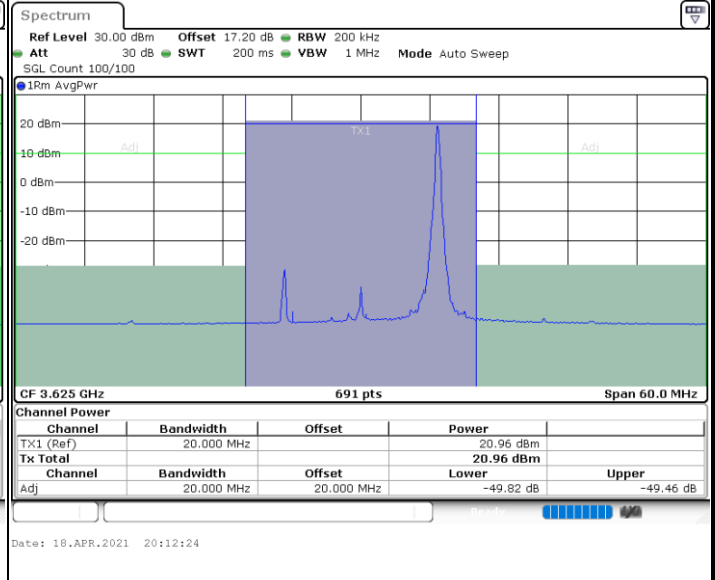

Highest Channel / 1RBmax

Highest Channel / FullIRB

N/A

LTE Band 48 / 15MHz

64QAM

Lowest Channel / 1RB0

Date: 18.APR.2021 20:03:01

Lowest Channel / 1RBmax

Date: 18.APR.2021 20:11:55

Lowest Channel / FullIRB

Date: 18.APR.2021 20:07:28

N/A

LTE Band 48 / 15MHz

64QAM

Middle Channel / 1RB0

Middle Channel / 1RBmax

Middle Channel / FullIRB

N/A

LTE Band 48 / 15MHz

64QAM

Highest Channel / 1RB0

Highest Channel / 1RBmax

Highest Channel / FullIRB

N/A