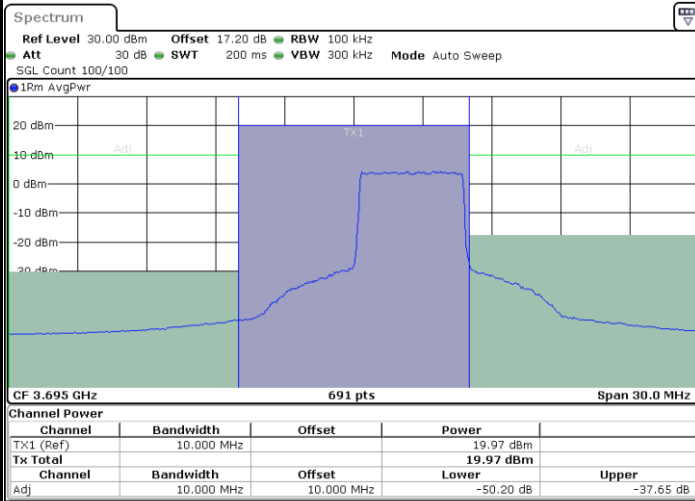

LTE Band 48 / 5MHz

64QAM

Highest Channel / 1RB0

Date: 18.APR.2021 19:38:30

Highest Channel / 1RBmax

Date: 18.APR.2021 19:47:42

Highest Channel / FullIRB

Date: 18.APR.2021 19:43:06

N/A

LTE Band 48 / 10MHz

64QAM

Lowest Channel / 1RB0

Lowest Channel / 1RBmax

Lowest Channel / FullIRB

N/A

LTE Band 48 / 10MHz