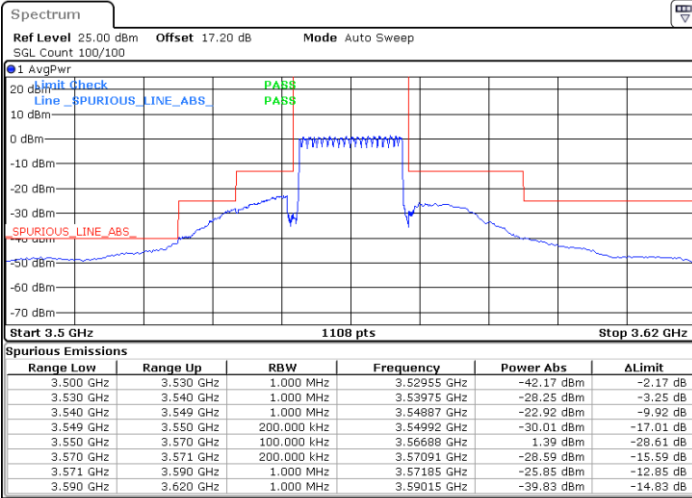

Date: 18.APR.2021 16:19:52

LTE Band 48 / 15MHz

QPSK

Highest Channel / 1RB0

Highest Channel / 1RBmax

Date: 18.APR.2021 16:15:46

Date: 18.APR.2021 16:25:00

Highest Channel / FullIRB

N/A

Date: 18.APR.2021 16:20:23

LTE Band 48 / 20MHz

QPSK

Lowest Channel / 1RB0

Lowest Channel / 1RBmax

Date: 18.APR.2021 16:32:15

Date: 18.APR.2021 16:36:53

Lowest Channel / FullIRB

N/A

Date: 18.APR.2021 16:27:37

LTE Band 48 / 20MHz

QPSK

Middle Channel / 1RB0

Middle Channel / 1RBmax

Date: 18.APR.2021 16:32:46

Date: 18.APR.2021 16:37:24

Middle Channel / FullIRB

N/A

Date: 18.APR.2021 16:28:08

LTE Band 48 / 20MHz

QPSK

Highest Channel / 1RB0

Highest Channel / 1RBmax