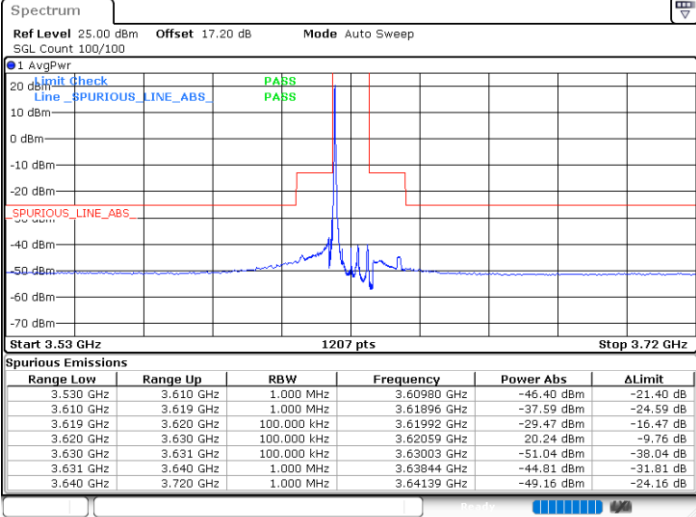

Date: 18.APR.2021 16:54:01

Highest Channel / FullIRB

N/A

Date: 18.APR.2021 16:49:24

LTE Band 48 / 10MHz

QPSK

Lowest Channel / 1RB0

Lowest Channel / 1RBmax

Date: 18.APR.2021 16:56:36

Date: 18.APR.2021 18:49:45

Lowest Channel / FullIRB

N/A

Date: 18.APR.2021 18:45:09

LTE Band 48 / 10MHz

QPSK

MiddleChannel / 1RB0

Middle Channel / 1RBmax

Date: 18.APR.2021 16:57:07

Date: 18.APR.2021 18:50:16

Middle Channel / FullIRB

N/A

Date: 18.APR.2021 18:45:39

LTE Band 48 / 10MHz

QPSK

Highest Channel / 1RB0

Highest Channel / 1RBmax

Date: 18.APR.2021 18:43:36

Date: 18.APR.2021 18:52:49

Highest Channel / FullIRB

N/A

Date: 18.APR.2021 18:48:12

LTE Band 48 / 15MHz