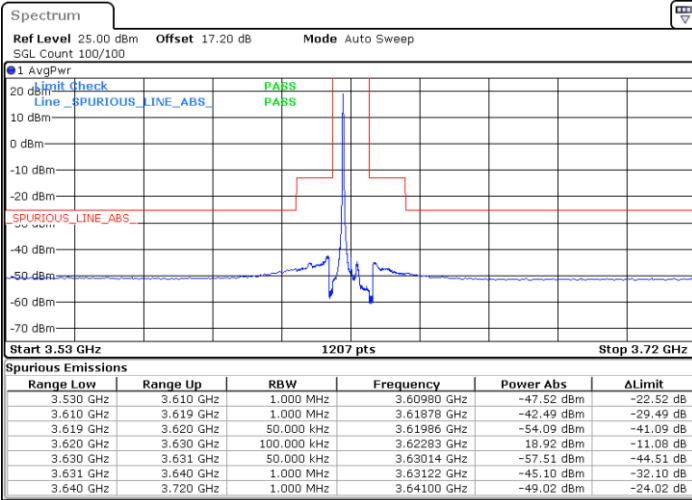

Date: 18.APR.2021 16:37:24

Middle Channel / FullIRB

N/A

Date: 18.APR.2021 16:28:08

LTE Band 48 / 20MHz

QPSK

Highest Channel / 1RB0

Highest Channel / 1RBmax

Date: 18.APR.2021 16:35:19

Date: 18.APR.2021 16:39:57

Highest Channel / FullIRB

N/A

Date: 18.APR.2021 16:30:41

LTE Band 48 / 5MHz

16QAM

Lowest Channel / 1RB0

Lowest Channel / 1RBmax

Date: 18.APR.2021 16:42:15

Date: 18.APR.2021 16:51:28

Lowest Channel / FullIRB

N/A

Date: 18.APR.2021 16:46:51

LTE Band 48 / 5MHz

16QAM

Middle Channel / 1RB0

Middle Channel / 1RBmax

Date: 18.APR.2021 16:43:46

Date: 18.APR.2021 16:53:00

Middle Channel / FullIRB

N/A

Date: 18.APR.2021 16:48:23

LTE Band 48 / 5MHz