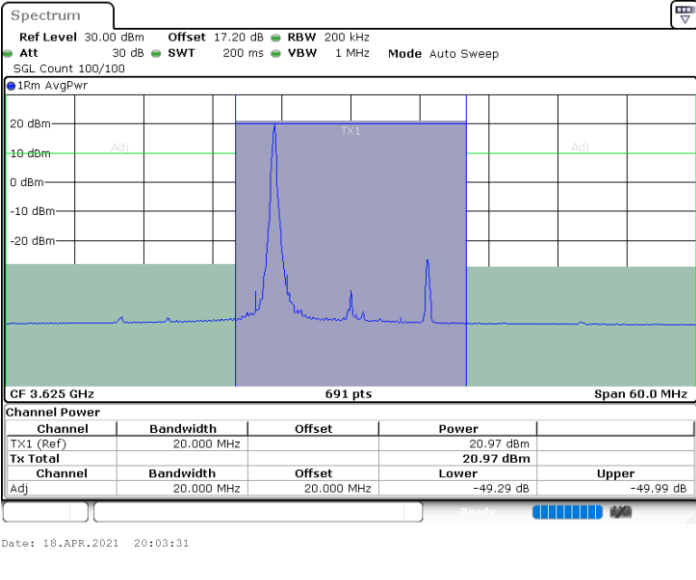

Highest Channel / 1RBmax

Highest Channel / FullIRB

N/A

LTE Band 48 / 15MHz

64QAM

Lowest Channel / 1RB0

Date: 18.APR.2021 20:03:01

Lowest Channel / 1RBmax

Date: 18.APR.2021 20:11:55

Lowest Channel / FullIRB

Date: 18.APR.2021 20:07:28

N/A

LTE Band 48 / 15MHz

64QAM

Middle Channel / 1RB0

Middle Channel / 1RBmax

Middle Channel / FullIRB

N/A

LTE Band 48 / 15MHz

64QAM

Highest Channel / 1RB0

Highest Channel / 1RBmax

Highest Channel / FullIRB

N/A