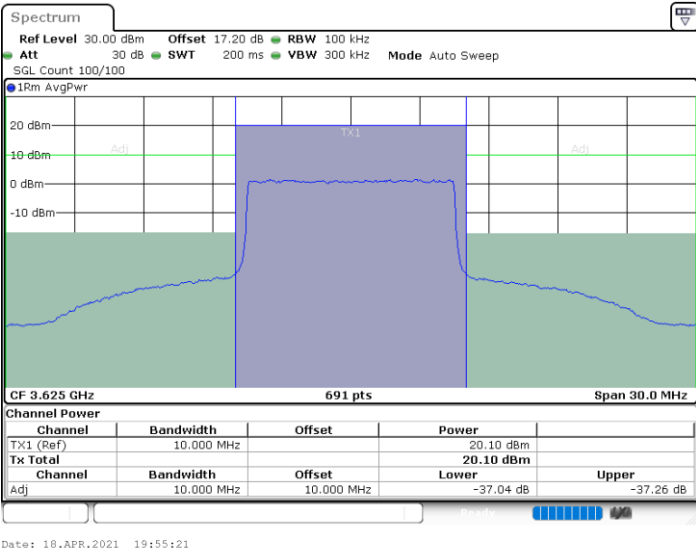

64QAM

MiddleChannel / 1RB0

Middle Channel / 1RBmax

Middle Channel / FullIRB

N/A

LTE Band 48 / 10MHz

64QAM

Highest Channel / 1RB0

Highest Channel / 1RBmax

Highest Channel / FullIRB

N/A

LTE Band 48 / 15MHz

64QAM

Lowest Channel / 1RB0

Date: 18.APR.2021 20:03:01

Lowest Channel / 1RBmax