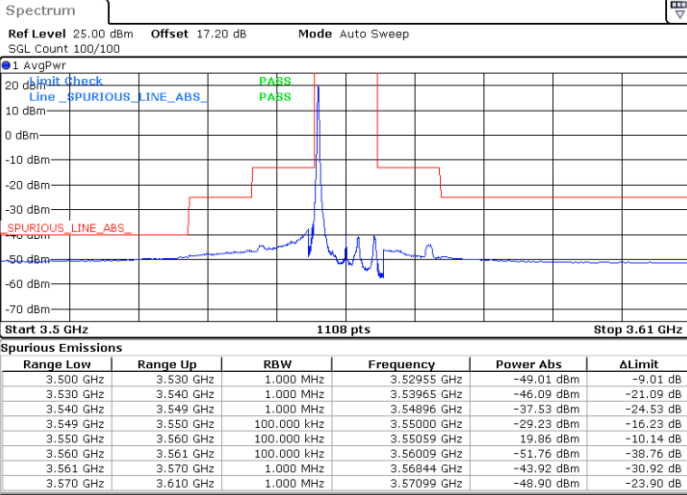

Middle Channel / FullIRB

N/A

Date: 18.APR.2021 16:48:54

LTE Band 48 / 5MHz

QPSK

Highest Channel / 1RB0

Highest Channel / 1RBmax

Date: 18.APR.2021 16:44:47

Date: 18.APR.2021 16:54:01

Highest Channel / FullIRB

N/A

Date: 18.APR.2021 16:49:24

LTE Band 48 / 10MHz

QPSK

Lowest Channel / 1RB0

Lowest Channel / 1RBmax

Date: 18.APR.2021 16:56:36

Date: 18.APR.2021 18:49:45

Lowest Channel / FullIRB

N/A

Date: 18.APR.2021 18:45:09

LTE Band 48 / 10MHz

QPSK

MiddleChannel / 1RB0