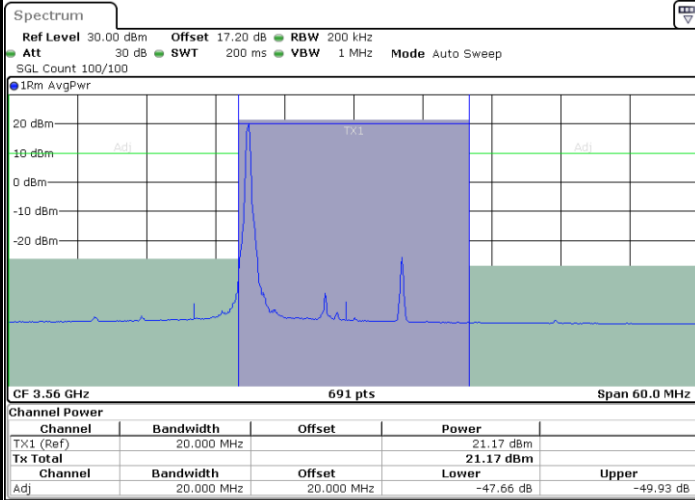

Highest Channel / 1RBmax

Highest Channel / FullIRB

N/A

LTE Band 48 / 15MHz

64QAM

Lowest Channel / 1RB0

Date: 18.APR.2021 20:03:01

Lowest Channel / 1RBmax

Middle Channel / FullIRB

N/A

LTE Band 48 / 15MHz

64QAM

Highest Channel / 1RB0

Highest Channel / 1RBmax

Highest Channel / FullIRB

N/A