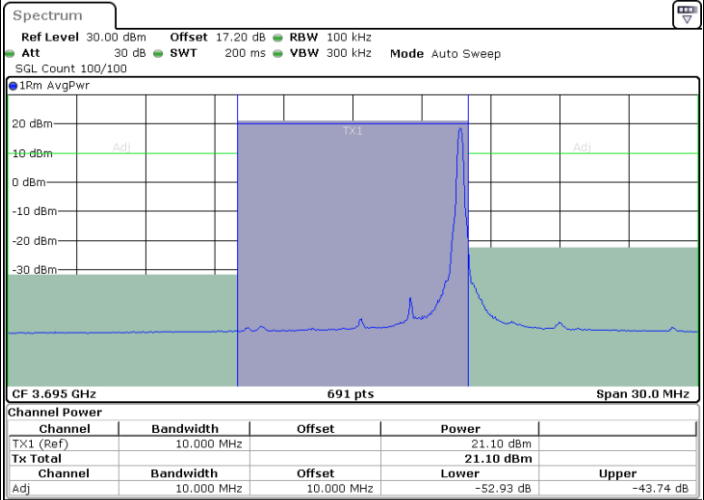

LTE Band 48 / 5MHz

64QAM

Highest Channel / 1RB0

Date: 18.APR.2021 19:38:30

Highest Channel / 1RBmax

Date: 18.APR.2021 19:47:42

Highest Channel / FullIRB

Date: 18.APR.2021 19:43:06

N/A

LTE Band 48 / 10MHz

64QAM

Lowest Channel / 1RB0

Lowest Channel / 1RBmax

Lowest Channel / FullIRB

N/A

LTE Band 48 / 10MHz