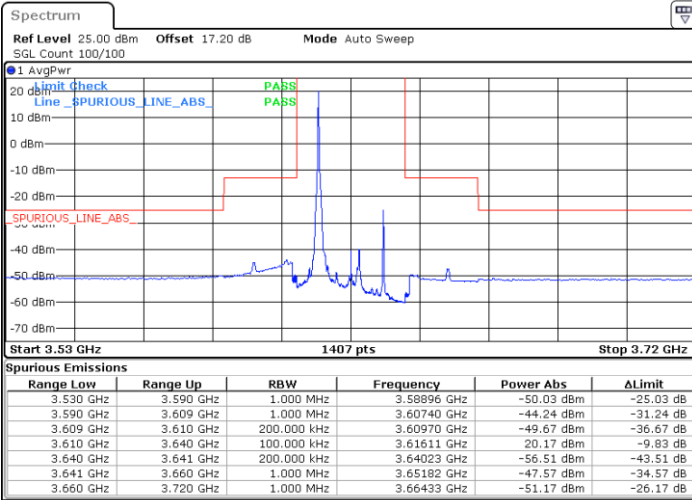

N/A

Date: 18.APR.2021 16:20:23

LTE Band 48 / 20MHz

QPSK

Lowest Channel / 1RB0

Lowest Channel / 1RBmax

Date: 18.APR.2021 16:32:15

Date: 18.APR.2021 16:36:53

Lowest Channel / FullIRB

N/A

Date: 18.APR.2021 16:27:37

LTE Band 48 / 20MHz

QPSK

Middle Channel / 1RB0

Middle Channel / 1RBmax

Date: 18.APR.2021 16:32:46

Date: 18.APR.2021 16:37:24

Middle Channel / FullIRB

N/A

Date: 18.APR.2021 16:28:08

LTE Band 48 / 20MHz

QPSK

Highest Channel / 1RB0

Highest Channel / 1RBmax

Date: 18.APR.2021 16:35:19

Date: 18.APR.2021 16:39:57

Highest Channel / FullIRB

N/A

Date: 18.APR.2021 16:30:41

LTE Band 48 / 5MHz

16QAM

Lowest Channel / 1RB0