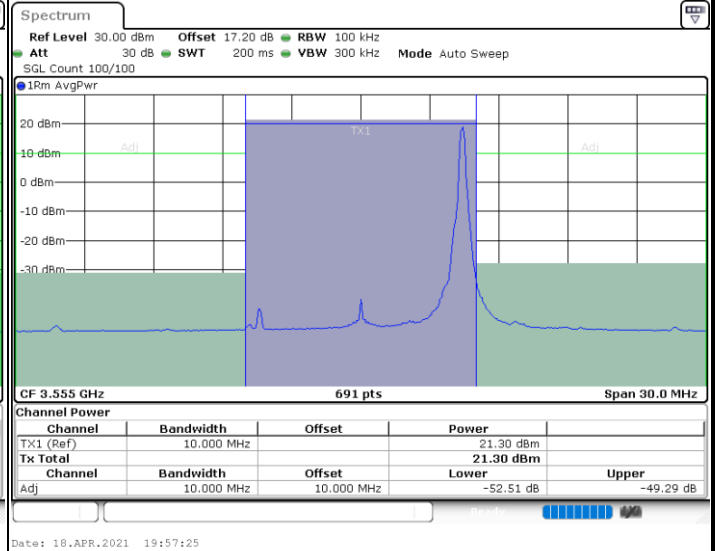

N/A

LTE Band 48 / 10MHz

64QAM

Lowest Channel / 1RB0

Lowest Channel / 1RBmax

Lowest Channel / FullIRB

N/A

LTE Band 48 / 10MHz

64QAM

MiddleChannel / 1RB0

Middle Channel / 1RBmax

Middle Channel / FullIRB

N/A

LTE Band 48 / 10MHz

64QAM

Highest Channel / 1RB0