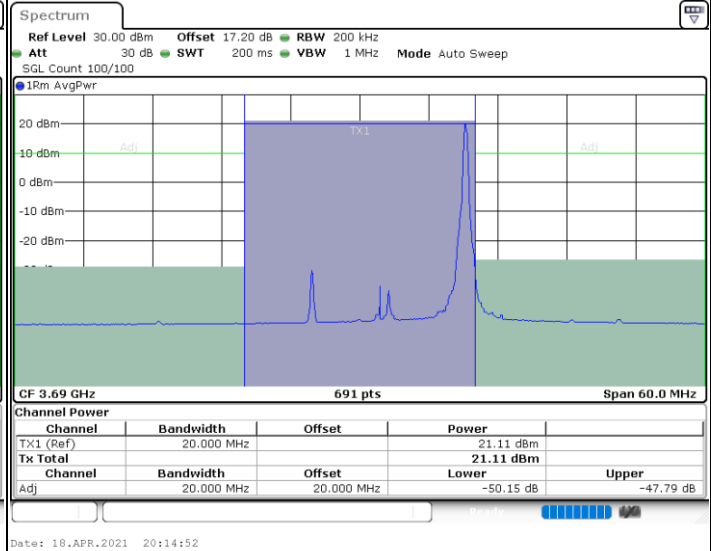

Middle Channel / FullIRB

N/A

LTE Band 48 / 15MHz

64QAM

Highest Channel / 1RB0

Highest Channel / 1RBmax

Highest Channel / FullIRB

N/A

LTE Band 48 / 20MHz

64QAM

Lowest Channel / 1RB0

Date: 18.APR.2021 20:19:49

Lowest Channel / 1RBmax

Date: 18.APR.2021 20:24:16

Lowest Channel / FullIRB

Date: 18.APR.2021 20:15:22