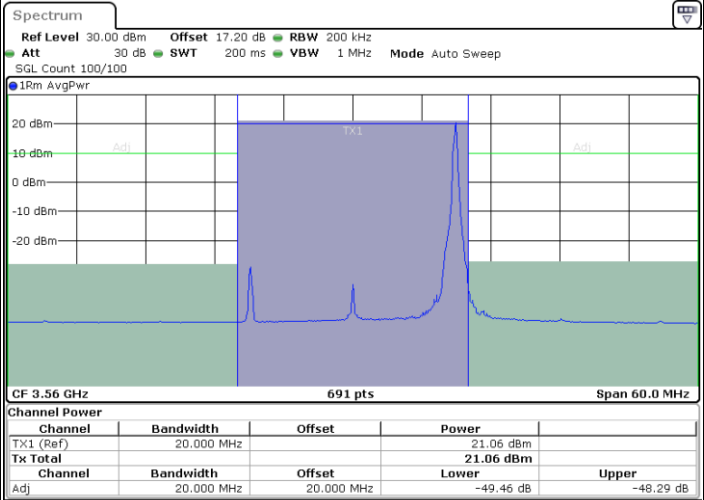

Middle Channel / FullIRB

N/A

LTE Band 48 / 15MHz

64QAM

Highest Channel / 1RB0

Highest Channel / 1RBmax

Highest Channel / FullIRB

N/A

LTE Band 48 / 20MHz

64QAM

Lowest Channel / 1RB0

Date: 18.APR.2021 20:19:49

Lowest Channel / 1RBmax

Date: 18.APR.2021 20:24:16

Lowest Channel / FullIRB

Date: 18.APR.2021 20:15:22

N/A

LTE Band 48 / 20MHz

64QAM

Middle Channel / 1RB0

Middle Channel / 1RBmax

Middle Channel / FullIRB

N/A

LTE Band 48 / 20MHz