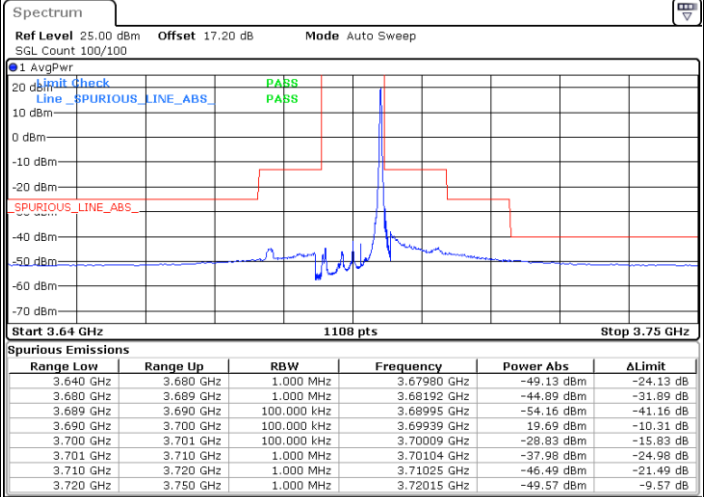

Date: 18.APR.2021 18:45:09

LTE Band 48 / 10MHz

16QAM

MiddleChannel / 1RB0

Middle Channel / 1RBmax

Date: 18.APR.2021 16:57:37

Date: 18.APR.2021 18:50:46

Middle Channel / FullIRB

N/A

Date: 18.APR.2021 18:46:09

LTE Band 48 / 10MHz

16QAM

Highest Channel / 1RB0

Highest Channel / 1RBmax

Date: 18.APR.2021 16:59:09

Date: 18.APR.2021 18:52:18

Highest Channel / FullIRB

N/A

Date: 18.APR.2021 18:47:41

LTE Band 48 / 15MHz

16QAM

Lowest Channel / 1RB0

Lowest Channel / 1RBmax

Date: 18.APR.2021 16:13:14