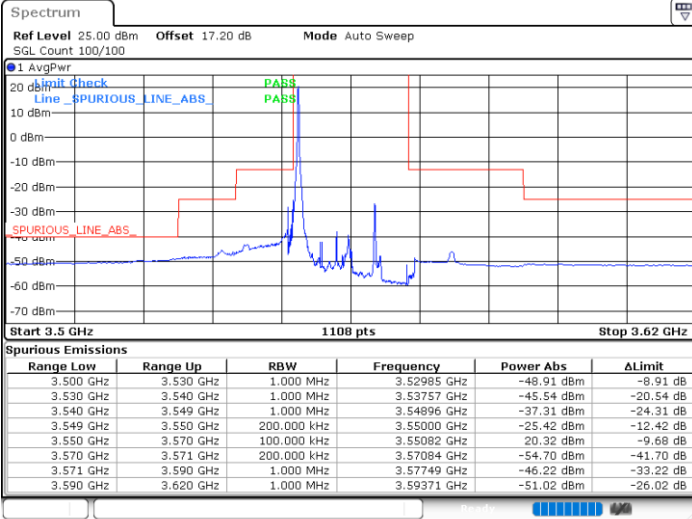

Middle Channel / 1RBmax

Date: 18.APR.2021 16:57:07

Date: 18.APR.2021 18:50:16

Middle Channel / FullIRB

N/A

Date: 18.APR.2021 18:45:39

LTE Band 48 / 10MHz

QPSK

Highest Channel / 1RB0

Highest Channel / 1RBmax

Date: 18.APR.2021 18:43:36

Date: 18.APR.2021 18:52:49

Highest Channel / FullIRB

N/A

Date: 18.APR.2021 18:48:12

LTE Band 48 / 15MHz

QPSK

Lowest Channel / 1RB0

Lowest Channel / 1RBmax

Date: 18.APR.2021 16:12:43

Date: 18.APR.2021 16:21:56

Lowest Channel / FullIRB

N/A

Date: 18.APR.2021 16:17:19