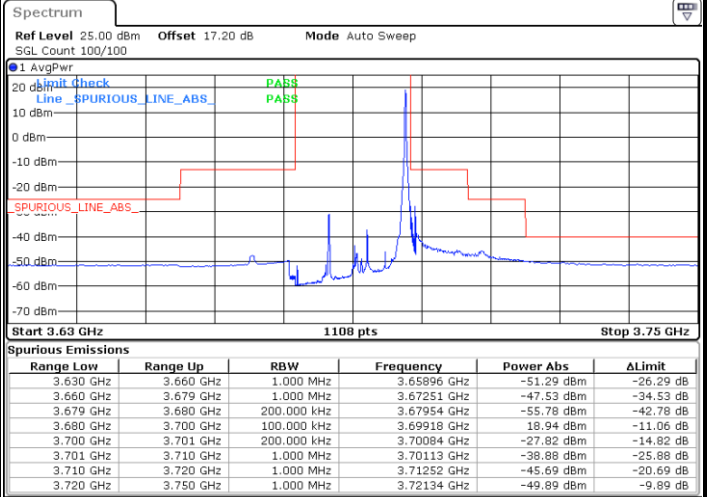

Date: 18.APR.2021 16:25:31