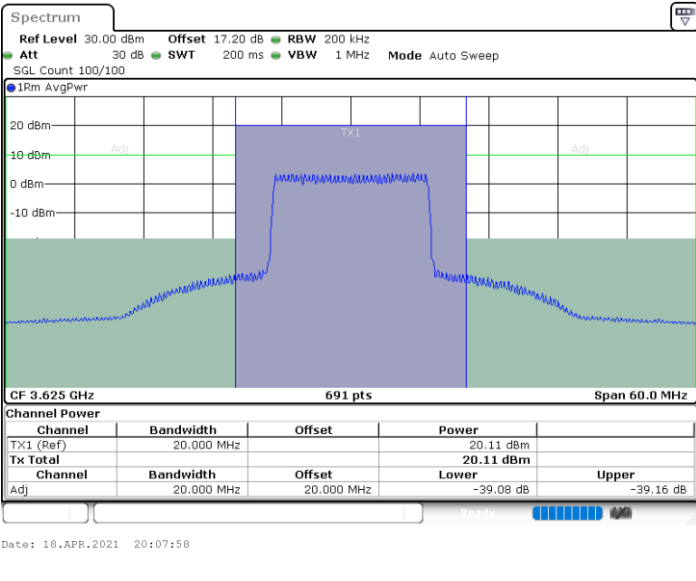

Date: 18.APR.2021 20:11:55

Lowest Channel / FullIRB

Date: 18.APR.2021 20:07:28

N/A

LTE Band 48 / 15MHz

64QAM

Middle Channel / 1RB0

Middle Channel / 1RBmax

Middle Channel / FullIRB

N/A

LTE Band 48 / 15MHz

64QAM

Highest Channel / 1RB0

Highest Channel / 1RBmax

Highest Channel / FullIRB

N/A