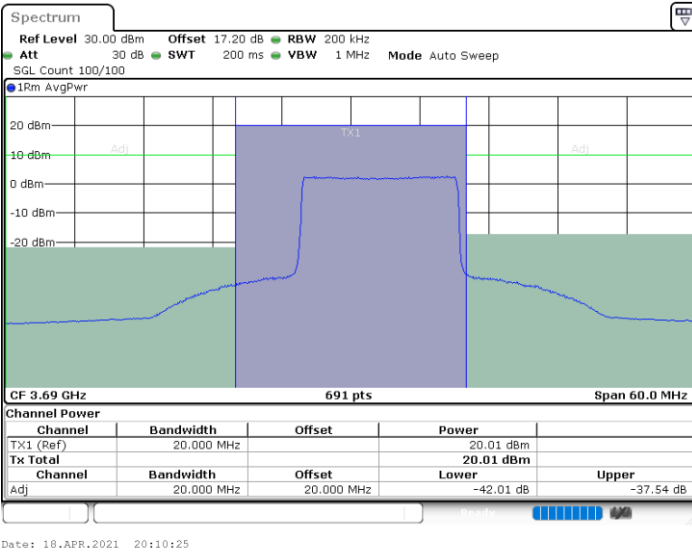

Middle Channel / FullIRB

N/A

LTE Band 48 / 15MHz

64QAM

Highest Channel / 1RB0

Highest Channel / 1RBmax

Highest Channel / FullIRB

N/A

LTE Band 48 / 20MHz

64QAM

Lowest Channel / 1RB0

Date: 18.APR.2021 20:19:49

Lowest Channel / 1RBmax

Date: 18.APR.2021 20:24:16

Lowest Channel / FullIRB

Date: 18.APR.2021 20:15:22