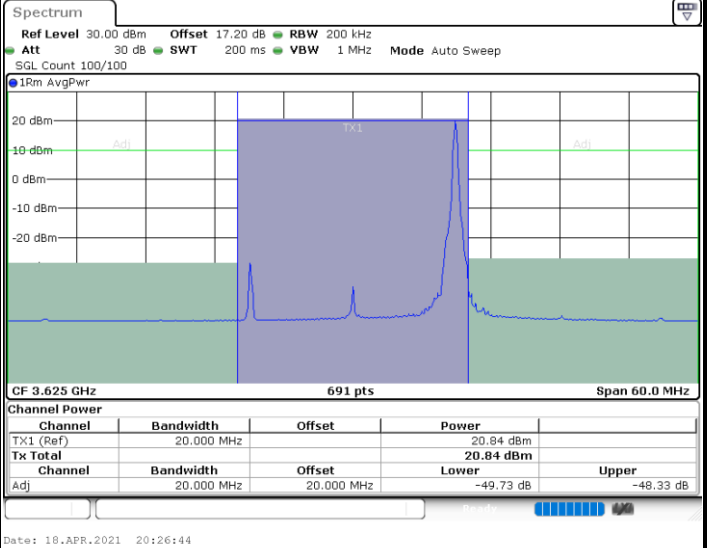

N/A

LTE Band 48 / 20MHz

64QAM

Middle Channel / 1RB0

Middle Channel / 1RBmax

Middle Channel / FullIRB

N/A

LTE Band 48 / 20MHz