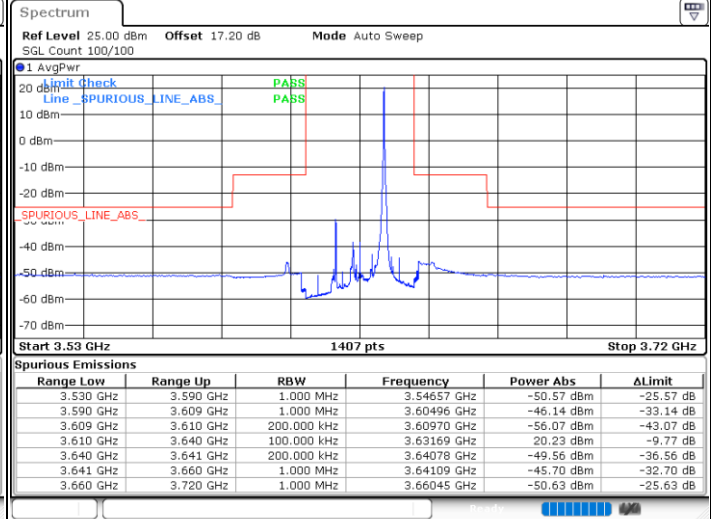

QPSK

Lowest Channel / 1RB0

Lowest Channel / 1RBmax

Date: 18.APR.2021 16:12:43

Date: 18.APR.2021 16:21:56

Lowest Channel / FullIRB

N/A

Date: 18.APR.2021 16:17:19

LTE Band 48 / 15MHz

QPSK

Middle Channel / 1RB0

Middle Channel / 1RBmax

Date: 18.APR.2021 16:15:16

Date: 18.APR.2021 16:24:29

Middle Channel / FullIRB

N/A

Date: 18.APR.2021 16:19:52

LTE Band 48 / 15MHz

QPSK

Highest Channel / 1RB0

Highest Channel / 1RBmax

Date: 18.APR.2021 16:15:46

Date: 18.APR.2021 16:25:00

Highest Channel / FullIRB