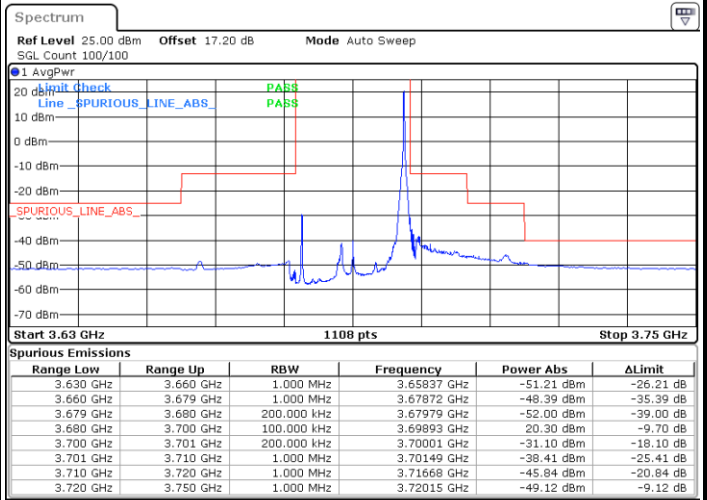

Lowest Channel / FullIRB

N/A

Date: 18.APR.2021 16:27:37

LTE Band 48 / 20MHz

QPSK

Middle Channel / 1RB0

Middle Channel / 1RBmax

Date: 18.APR.2021 16:32:46

Date: 18.APR.2021 16:37:24

Middle Channel / FullIRB

N/A

Date: 18.APR.2021 16:28:08

LTE Band 48 / 20MHz

QPSK

Highest Channel / 1RB0

Highest Channel / 1RBmax

Date: 18.APR.2021 16:35:19

Date: 18.APR.2021 16:39:57

Highest Channel / FullIRB

N/A

Date: 18.APR.2021 16:30:41

LTE Band 48 / 5MHz

16QAM

Lowest Channel / 1RB0

Lowest Channel / 1RBmax

Date: 18.APR.2021 16:42:15

Date: 18.APR.2021 16:51:28

Lowest Channel / FullIRB

N/A

Date: 18.APR.2021 16:46:51

LTE Band 48 / 5MHz

16QAM