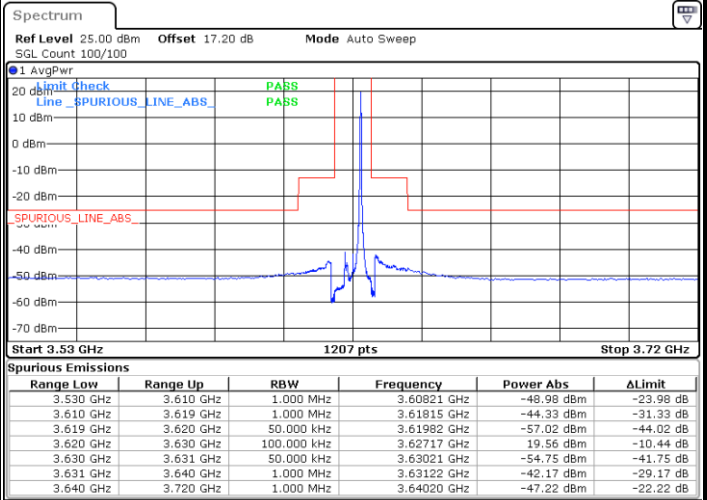

Date: 18.APR.2021 16:35:19

Date: 18.APR.2021 16:39:57

Highest Channel / FullIRB

N/A

Date: 18.APR.2021 16:30:41

LTE Band 48 / 5MHz

16QAM

Lowest Channel / 1RB0

Lowest Channel / 1RBmax

Date: 18.APR.2021 16:42:15

Date: 18.APR.2021 16:51:28

Lowest Channel / FullIRB

N/A

Date: 18.APR.2021 16:46:51

LTE Band 48 / 5MHz

16QAM

Middle Channel / 1RB0

Middle Channel / 1RBmax

Date: 18.APR.2021 16:43:46

Date: 18.APR.2021 16:53:00

Middle Channel / FullIRB

N/A

Date: 18.APR.2021 16:48:23

LTE Band 48 / 5MHz