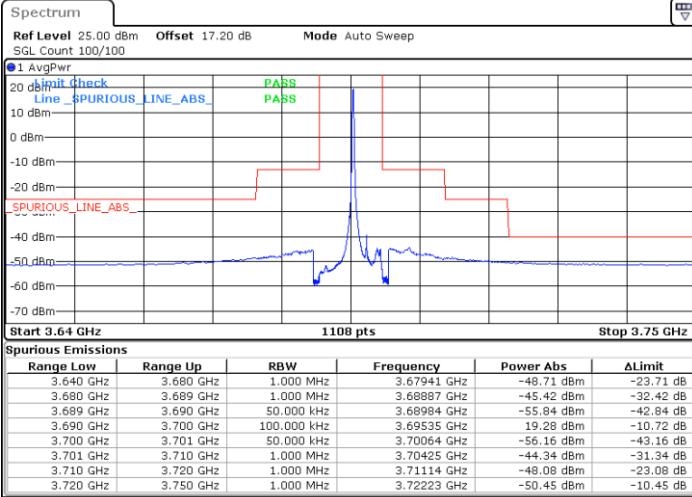

Lowest Channel / 1RBmax

Date: 18.APR.2021 16:42:15

Date: 18.APR.2021 16:51:28

Lowest Channel / FullIRB

N/A

Date: 18.APR.2021 16:46:51

LTE Band 48 / 5MHz

16QAM

Middle Channel / 1RB0

Middle Channel / 1RBmax

Date: 18.APR.2021 16:43:46

Date: 18.APR.2021 16:53:00

Middle Channel / FullIRB

N/A

Date: 18.APR.2021 16:48:23

LTE Band 48 / 5MHz

16QAM

Highest Channel / 1RB0

Highest Channel / 1RBmax

Date: 18.APR.2021 16:45:18

Date: 18.APR.2021 16:54:32

Highest Channel / FullIRB

N/A

Date: 18.APR.2021 16:49:55

LTE Band 48 / 10MHz

16QAM

Lowest Channel / 1RB0

Lowest Channel / 1RBmax

Date: 18.APR.2021 16:56:05

Date: 18.APR.2021 18:49:14

Lowest Channel / FullIRB

N/A