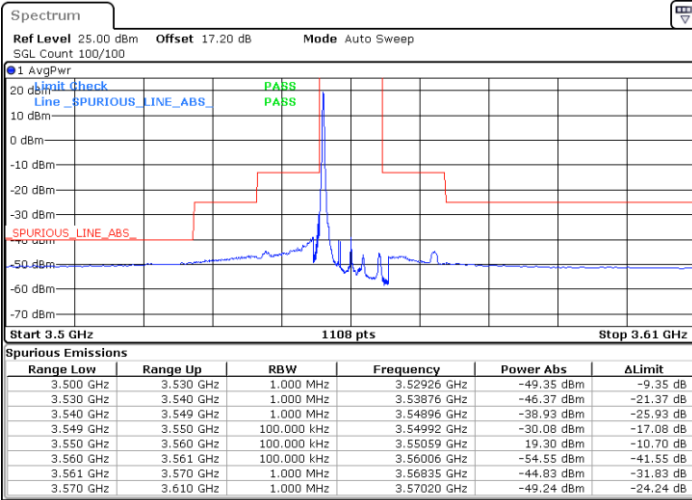

Lowest Channel / 1RBmax

Date: 18.APR.2021 16:42:15

Date: 18.APR.2021 16:51:28

Lowest Channel / FullIRB

N/A

Date: 18.APR.2021 16:46:51

LTE Band 48 / 5MHz

16QAM

Middle Channel / 1RB0

Middle Channel / 1RBmax

Date: 18.APR.2021 16:43:46

Date: 18.APR.2021 16:53:00

Middle Channel / FullIRB

N/A

Date: 18.APR.2021 16:48:23

LTE Band 48 / 5MHz

16QAM

Highest Channel / 1RB0

Highest Channel / 1RBmax

Date: 18.APR.2021 16:45:18

Date: 18.APR.2021 16:54:32

Highest Channel / FullIRB

N/A

Date: 18.APR.2021 16:49:55

LTE Band 48 / 10MHz

16QAM

Lowest Channel / 1RB0

Lowest Channel / 1RBmax

Date: 18.APR.2021 16:56:05

Date: 18.APR.2021 18:49:14

Lowest Channel / FullIRB

N/A