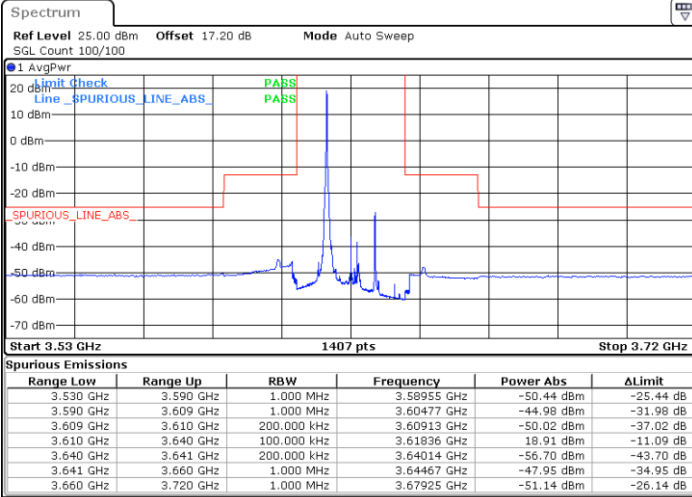

Highest Channel / FullIRB

N/A

Date: 18.APR.2021 18:47:41

LTE Band 48 / 15MHz

16QAM

Lowest Channel / 1RB0

Lowest Channel / 1RBmax

Date: 18.APR.2021 16:13:14

Date: 18.APR.2021 16:22:27

Lowest Channel / FullIRB

N/A

Date: 18.APR.2021 16:17:50

LTE Band 48 / 15MHz

16QAM

Middle Channel / 1RB0

Middle Channel / 1RBmax

Date: 18.APR.2021 16:14:46

Date: 18.APR.2021 16:23:59

Middle Channel / FullIRB

N/A

Date: 18.APR.2021 16:19:22

LTE Band 48 / 15MHz

16QAM

Highest Channel / 1RB0