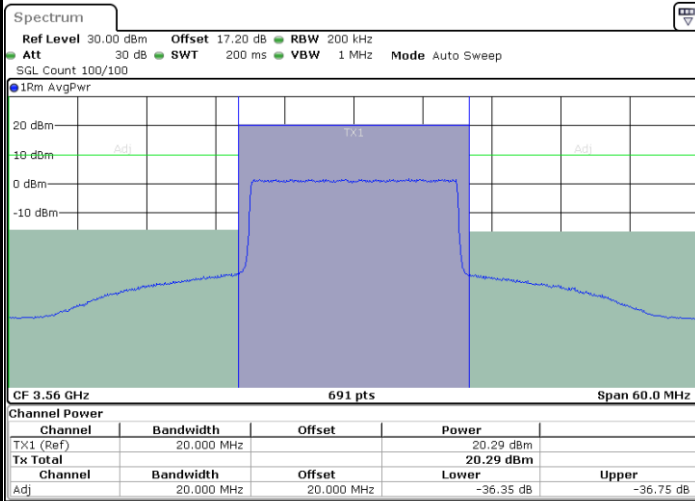

Middle Channel / FullIRB

N/A

LTE Band 48 / 15MHz

64QAM

Highest Channel / 1RB0

Highest Channel / 1RBmax

Highest Channel / FullIRB

N/A

LTE Band 48 / 20MHz

64QAM

Lowest Channel / 1RB0

Date: 18.APR.2021 20:19:49

Lowest Channel / 1RBmax

Date: 18.APR.2021 20:24:16

Lowest Channel / FullIRB

Date: 18.APR.2021 20:15:22

N/A

LTE Band 48 / 20MHz

64QAM

Middle Channel / 1RB0

Middle Channel / 1RBmax

Middle Channel / FullIRB

N/A

LTE Band 48 / 20MHz