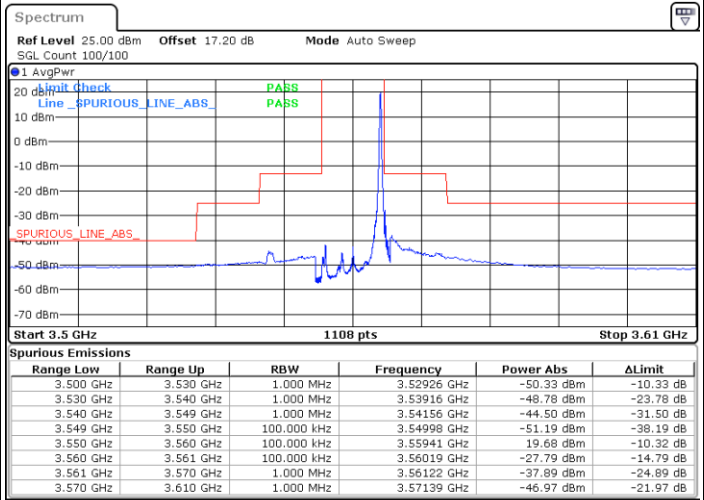

Lowest Channel / 1RBmax

Date: 18.APR.2021 16:42:15

Date: 18.APR.2021 16:51:28

Lowest Channel / FullIRB

N/A

Date: 18.APR.2021 16:46:51

LTE Band 48 / 5MHz

16QAM

Middle Channel / 1RB0

Middle Channel / 1RBmax

Date: 18.APR.2021 16:43:46

Date: 18.APR.2021 16:53:00

Middle Channel / FullIRB

N/A

Date: 18.APR.2021 16:48:23

LTE Band 48 / 5MHz

16QAM

Highest Channel / 1RB0

Highest Channel / 1RBmax

Date: 18.APR.2021 16:45:18

Date: 18.APR.2021 16:54:32

Highest Channel / FullIRB

N/A

Date: 18.APR.2021 16:49:55

LTE Band 48 / 10MHz

16QAM

Lowest Channel / 1RB0

Lowest Channel / 1RBmax

Date: 18.APR.2021 16:56:05

Date: 18.APR.2021 18:49:14

Lowest Channel / FullIRB

N/A