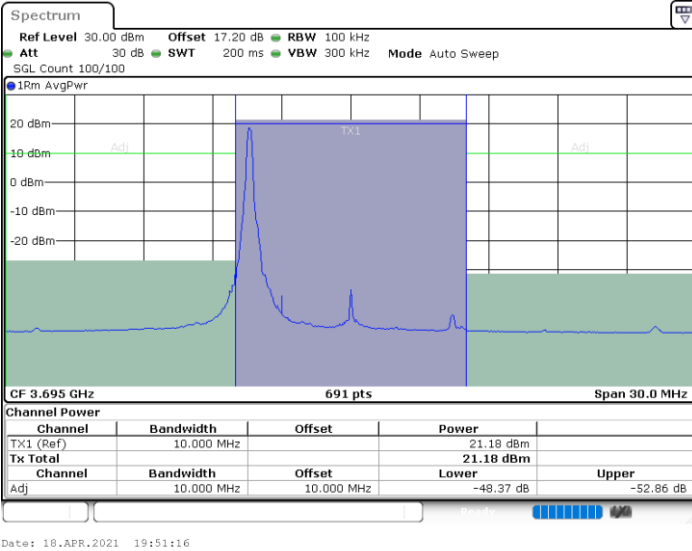

64QAM

MiddleChannel / 1RB0

Middle Channel / 1RBmax

Middle Channel / FullIRB

N/A

LTE Band 48 / 10MHz

64QAM

Highest Channel / 1RB0

Highest Channel / 1RBmax

Highest Channel / FullIRB

N/A

LTE Band 48 / 15MHz

64QAM

Lowest Channel / 1RB0

Date: 18.APR.2021 20:03:01

Lowest Channel / 1RBmax