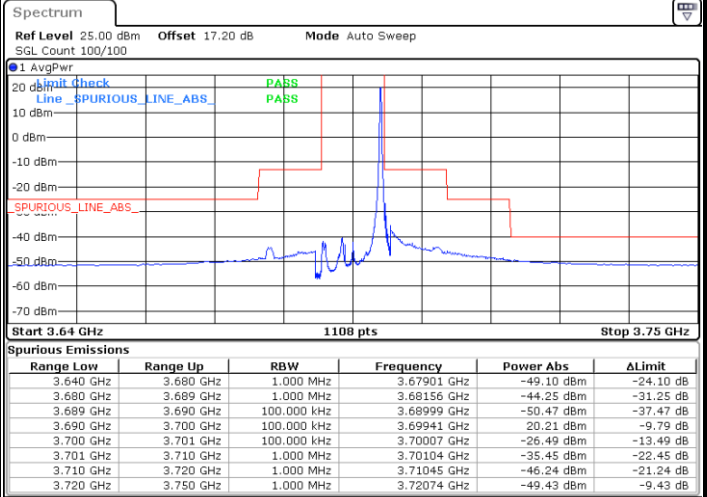

Date: 18.APR.2021 16:54:01

Highest Channel / FullIRB

N/A

Date: 18.APR.2021 16:49:24

LTE Band 48 / 10MHz

QPSK

Lowest Channel / 1RB0

Lowest Channel / 1RBmax

Date: 18.APR.2021 16:56:36

Date: 18.APR.2021 18:49:45

Lowest Channel / FullIRB

N/A

Date: 18.APR.2021 18:45:09

LTE Band 48 / 10MHz

QPSK

MiddleChannel / 1RB0

Middle Channel / 1RBmax

Date: 18.APR.2021 16:57:07

Date: 18.APR.2021 18:50:16

Middle Channel / FullIRB

N/A

Date: 18.APR.2021 18:45:39

LTE Band 48 / 10MHz

QPSK

Highest Channel / 1RB0

Highest Channel / 1RBmax

Date: 18.APR.2021 18:43:36

Date: 18.APR.2021 18:52:49

Highest Channel / FullIRB

N/A

Date: 18.APR.2021 18:48:12

LTE Band 48 / 15MHz