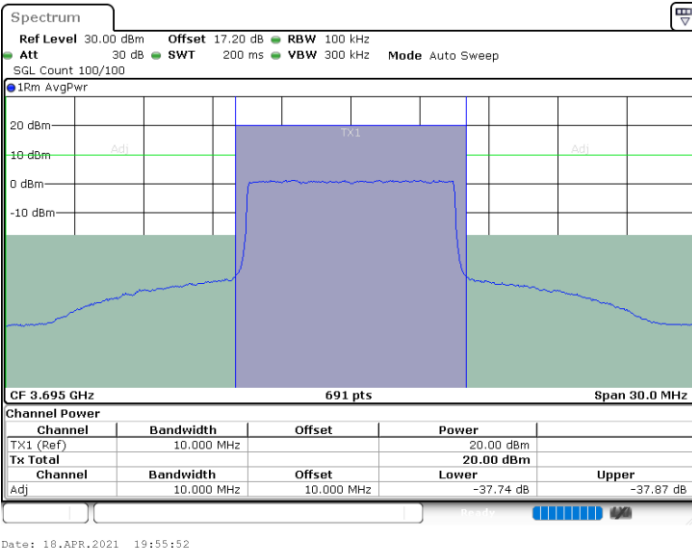

64QAM

MiddleChannel / 1RB0

Middle Channel / 1RBmax

Middle Channel / FullIRB

N/A

LTE Band 48 / 10MHz

64QAM

Highest Channel / 1RB0

Highest Channel / 1RBmax

Highest Channel / FullIRB

N/A

LTE Band 48 / 15MHz

64QAM

Lowest Channel / 1RB0

Date: 18.APR.2021 20:03:01

Lowest Channel / 1RBmax