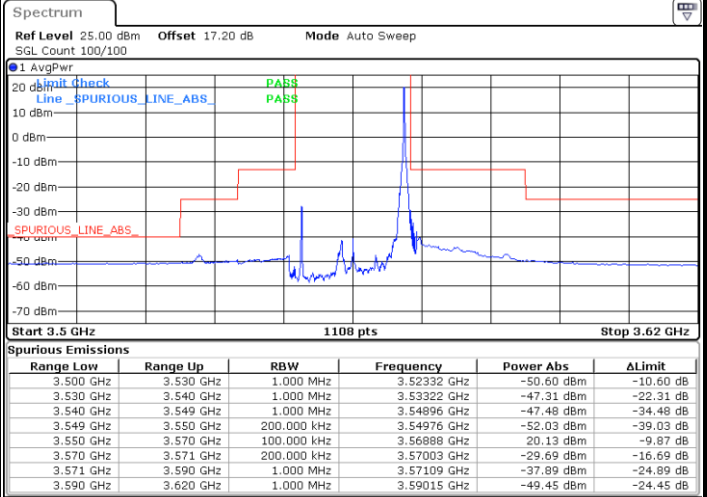

Date: 18.APR.2021 16:19:52

LTE Band 48 / 15MHz

QPSK

Highest Channel / 1RB0

Highest Channel / 1RBmax

Date: 18.APR.2021 16:15:46

Date: 18.APR.2021 16:25:00

Highest Channel / FullIRB

N/A

Date: 18.APR.2021 16:20:23

LTE Band 48 / 20MHz

QPSK

Lowest Channel / 1RB0

Lowest Channel / 1RBmax

Date: 18.APR.2021 16:32:15

Date: 18.APR.2021 16:36:53

Lowest Channel / FullIRB

N/A

Date: 18.APR.2021 16:27:37

LTE Band 48 / 20MHz

QPSK

Middle Channel / 1RB0

Middle Channel / 1RBmax

Date: 18.APR.2021 16:32:46

Date: 18.APR.2021 16:37:24

Middle Channel / FullIRB

N/A

Date: 18.APR.2021 16:28:08

LTE Band 48 / 20MHz

QPSK

Highest Channel / 1RB0

Highest Channel / 1RBmax