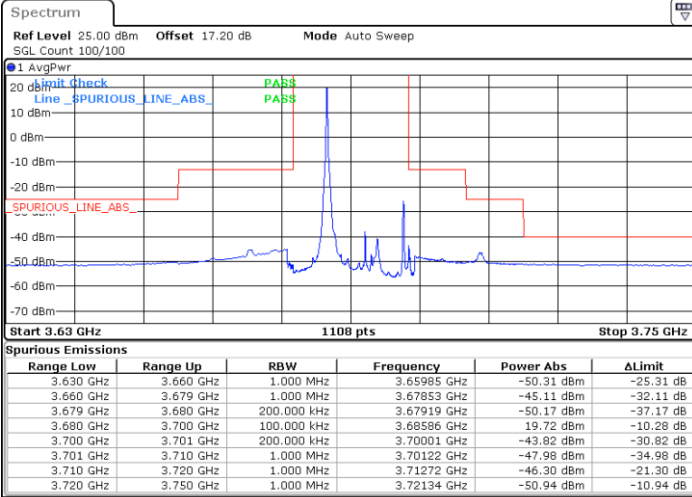

LTE Band 48 / 15MHz

QPSK

Middle Channel / 1RB0

Middle Channel / 1RBmax

Date: 18.APR.2021 16:15:16

Date: 18.APR.2021 16:24:29

Middle Channel / FullIRB

N/A

Date: 18.APR.2021 16:19:52

LTE Band 48 / 15MHz

QPSK

Highest Channel / 1RB0

Highest Channel / 1RBmax

Date: 18.APR.2021 16:15:46

Date: 18.APR.2021 16:25:00

Highest Channel / FullIRB

N/A

Date: 18.APR.2021 16:20:23

LTE Band 48 / 20MHz

QPSK

Lowest Channel / 1RB0

Lowest Channel / 1RBmax

Date: 18.APR.2021 16:32:15

Date: 18.APR.2021 16:36:53

Lowest Channel / FullIRB

N/A

Date: 18.APR.2021 16:27:37

LTE Band 48 / 20MHz

QPSK

Middle Channel / 1RB0

Middle Channel / 1RBmax

Date: 18.APR.2021 16:32:46