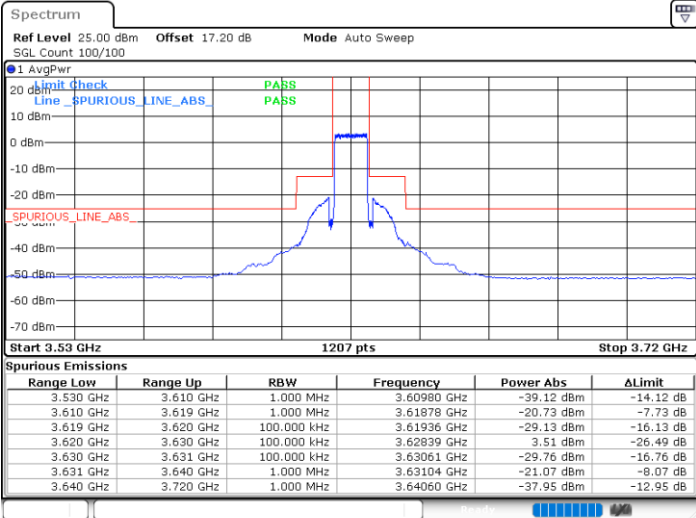

Date: 18.APR.2021 16:54:01

Highest Channel / FullIRB

N/A

Date: 18.APR.2021 16:49:24

LTE Band 48 / 10MHz

QPSK

Lowest Channel / 1RB0

Lowest Channel / 1RBmax

Date: 18.APR.2021 16:56:36

Date: 18.APR.2021 18:49:45

Lowest Channel / FullIRB

N/A

Date: 18.APR.2021 18:45:09

LTE Band 48 / 10MHz

QPSK

MiddleChannel / 1RB0

Middle Channel / 1RBmax

Date: 18.APR.2021 16:57:07

Date: 18.APR.2021 18:50:16

Middle Channel / FullIRB

N/A

Date: 18.APR.2021 18:45:39

LTE Band 48 / 10MHz

QPSK

Highest Channel / 1RB0

Highest Channel / 1RBmax

Date: 18.APR.2021 18:43:36

Date: 18.APR.2021 18:52:49

Highest Channel / FullIRB

N/A

Date: 18.APR.2021 18:48:12

LTE Band 48 / 15MHz