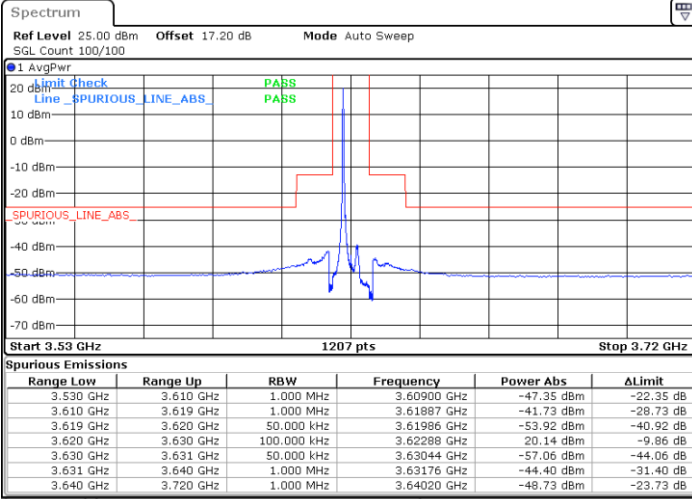

#### Lowest Channel / FullIRB

#### N/A

Date: 18.APR.2021 16:46:20

LTE Band 48 / 5MHz

QPSK

Middle Channel / 1RB0

Middle Channel / 1RBmax

Date: 18.APR.2021 16:44:17

Date: 18.APR.2021 16:53:30

Middle Channel / FullIRB

N/A

Date: 18.APR.2021 16:48:54

LTE Band 48 / 5MHz

QPSK

Highest Channel / 1RB0

Highest Channel / 1RBmax

Date: 18.APR.2021 16:44:47

Date: 18.APR.2021 16:54:01

Highest Channel / FullIRB

N/A

Date: 18.APR.2021 16:49:24

LTE Band 48 / 10MHz

QPSK

Lowest Channel / 1RB0

Lowest Channel / 1RBmax