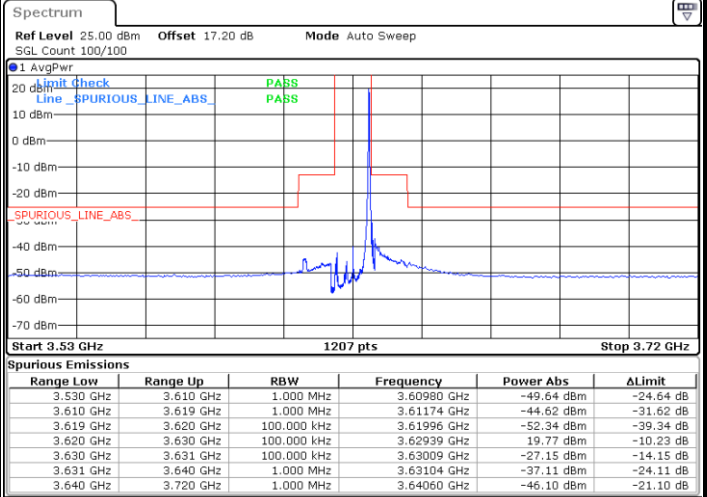

LTE Band 48 / 10MHz

16QAM

Lowest Channel / 1RB0

Lowest Channel / 1RBmax

Date: 18.APR.2021 16:56:05

Date: 18.APR.2021 18:49:14

Lowest Channel / FullIRB

N/A

Date: 18.APR.2021 18:45:09

LTE Band 48 / 10MHz

16QAM

MiddleChannel / 1RB0

Middle Channel / 1RBmax

Date: 18.APR.2021 16:57:37

Date: 18.APR.2021 18:50:46

Middle Channel / FullIRB

N/A

Date: 18.APR.2021 18:46:09

LTE Band 48 / 10MHz

16QAM

Highest Channel / 1RB0

Highest Channel / 1RBmax

Date: 18.APR.2021 16:59:09

Date: 18.APR.2021 18:52:18

Highest Channel / FullIRB

N/A

Date: 18.APR.2021 18:47:41

LTE Band 48 / 15MHz

16QAM

Lowest Channel / 1RB0

Lowest Channel / 1RBmax

Date: 18.APR.2021 16:13:14