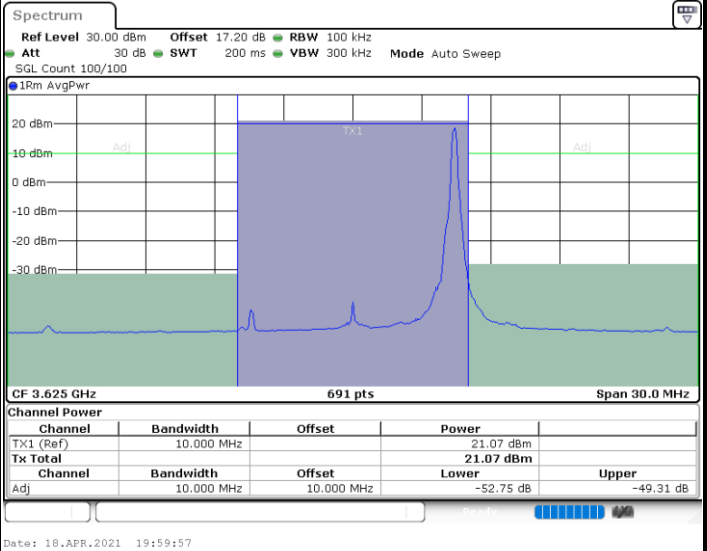

N/A

LTE Band 48 / 10MHz

64QAM

Lowest Channel / 1RB0

Lowest Channel / 1RBmax

Lowest Channel / FullIRB

N/A

LTE Band 48 / 10MHz

64QAM

MiddleChannel / 1RB0

Middle Channel / 1RBmax

Middle Channel / FullIRB

N/A

LTE Band 48 / 10MHz

64QAM

Highest Channel / 1RB0

Highest Channel / 1RBmax

Highest Channel / FullIRB

N/A

LTE Band 48 / 15MHz

64QAM

Lowest Channel / 1RB0

Date: 18.APR.2021 20:03:01

Lowest Channel / 1RBmax