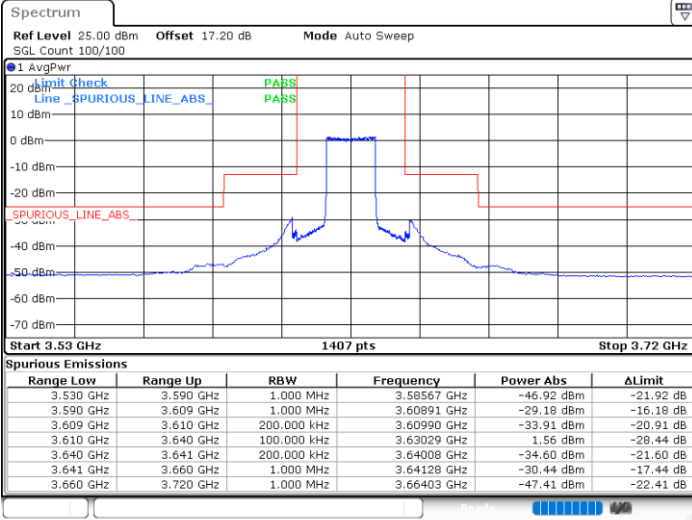

Highest Channel / 1RB0

Highest Channel / 1RBmax

Date: 18.APR.2021 18:43:36

Date: 18.APR.2021 18:52:49

Highest Channel / FullIRB

N/A

Date: 18.APR.2021 18:48:12

LTE Band 48 / 15MHz

QPSK

Lowest Channel / 1RB0

Lowest Channel / 1RBmax

Date: 18.APR.2021 16:12:43

Date: 18.APR.2021 16:21:56

Lowest Channel / FullIRB

N/A

Date: 18.APR.2021 16:17:19

LTE Band 48 / 15MHz

QPSK

Middle Channel / 1RB0

Middle Channel / 1RBmax

Date: 18.APR.2021 16:15:16

Date: 18.APR.2021 16:24:29

Middle Channel / FullIRB

N/A

Date: 18.APR.2021 16:19:52

LTE Band 48 / 15MHz

QPSK

Highest Channel / 1RB0

Highest Channel / 1RBmax

Date: 18.APR.2021 16:15:46

Date: 18.APR.2021 16:25:00

Highest Channel / FullIRB