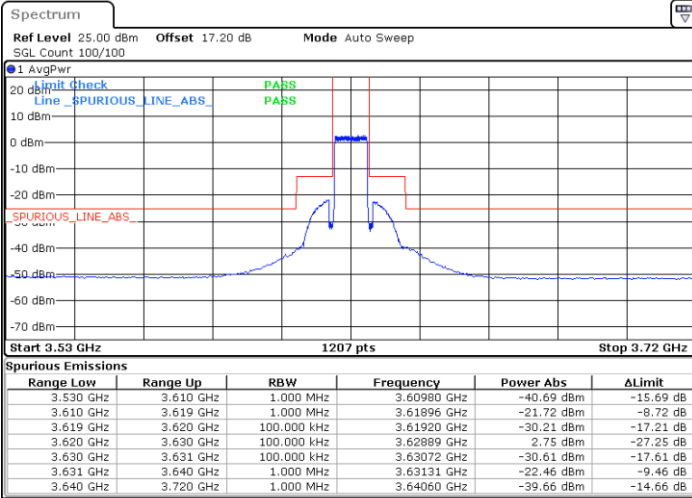

LTE Band 48 / 10MHz

16QAM

Lowest Channel / 1RB0

Lowest Channel / 1RBmax

Date: 18.APR.2021 16:56:05

Date: 18.APR.2021 18:49:14

Lowest Channel / FullIRB

N/A

Date: 18.APR.2021 18:45:09

LTE Band 48 / 10MHz

16QAM

MiddleChannel / 1RB0

Middle Channel / 1RBmax

Date: 18.APR.2021 16:57:37

Date: 18.APR.2021 18:50:46

Middle Channel / FullIRB

N/A

Date: 18.APR.2021 18:46:09

LTE Band 48 / 10MHz

16QAM

Highest Channel / 1RB0

Highest Channel / 1RBmax

Date: 18.APR.2021 16:59:09

Date: 18.APR.2021 18:52:18

Highest Channel / FullIRB

N/A

Date: 18.APR.2021 18:47:41

LTE Band 48 / 15MHz

16QAM

Lowest Channel / 1RB0

Lowest Channel / 1RBmax

Date: 18.APR.2021 16:13:14