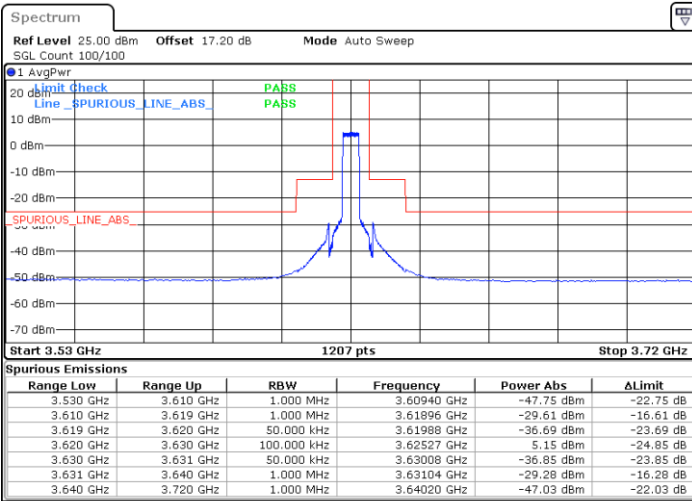

Date: 18.APR.2021 16:35:19

Date: 18.APR.2021 16:39:57

Highest Channel / FullIRB

N/A

Date: 18.APR.2021 16:30:41

LTE Band 48 / 5MHz

16QAM

Lowest Channel / 1RB0

Lowest Channel / 1RBmax

Date: 18.APR.2021 16:42:15

Date: 18.APR.2021 16:51:28

Lowest Channel / FullIRB

N/A

Date: 18.APR.2021 16:46:51

LTE Band 48 / 5MHz

16QAM

Middle Channel / 1RB0

Middle Channel / 1RBmax

Date: 18.APR.2021 16:43:46

Date: 18.APR.2021 16:53:00

Middle Channel / FullIRB

N/A

Date: 18.APR.2021 16:48:23

LTE Band 48 / 5MHz

16QAM

Highest Channel / 1RB0

Highest Channel / 1RBmax

Date: 18.APR.2021 16:45:18

Date: 18.APR.2021 16:54:32

Highest Channel / FullIRB

N/A

Date: 18.APR.2021 16:49:55