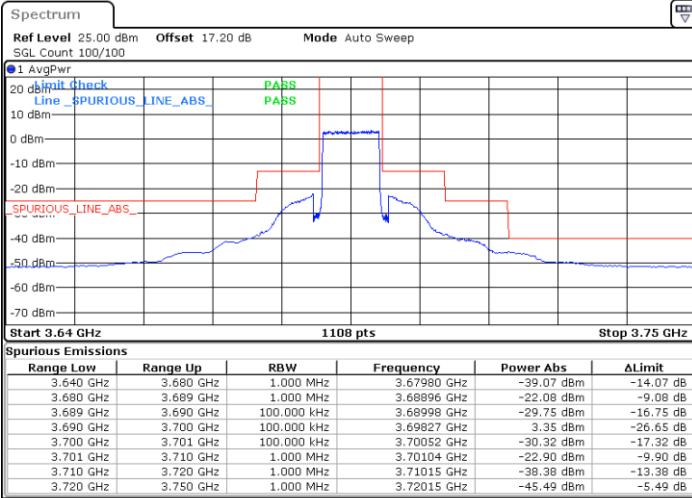

Middle Channel / 1RBmax

Date: 18.APR.2021 16:57:07

Date: 18.APR.2021 18:50:16

Middle Channel / FullIRB

N/A

Date: 18.APR.2021 18:45:39

LTE Band 48 / 10MHz

QPSK

Highest Channel / 1RB0

Highest Channel / 1RBmax

Date: 18.APR.2021 18:43:36

Date: 18.APR.2021 18:52:49

Highest Channel / FullIRB

N/A

Date: 18.APR.2021 18:48:12

LTE Band 48 / 15MHz

QPSK

Lowest Channel / 1RB0

Lowest Channel / 1RBmax

Date: 18.APR.2021 16:12:43

Date: 18.APR.2021 16:21:56

Lowest Channel / FullIRB

N/A

Date: 18.APR.2021 16:17:19