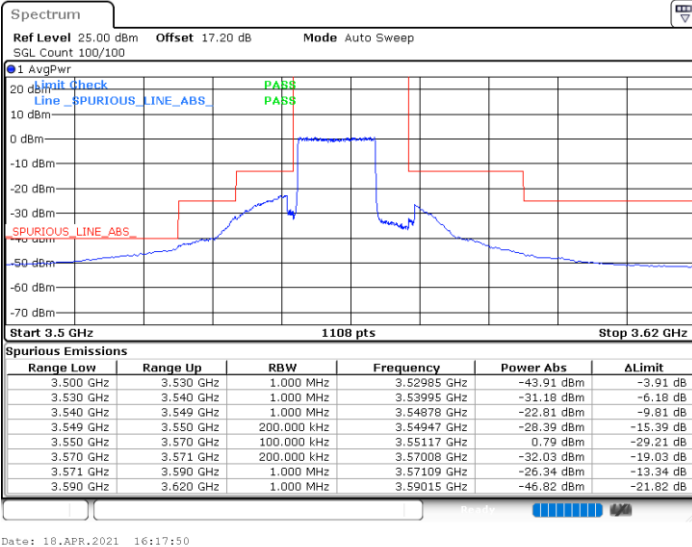

N/A

Date: 18.APR.2021 18:46:09

LTE Band 48 / 10MHz

16QAM

Highest Channel / 1RB0

Highest Channel / 1RBmax

Date: 18.APR.2021 16:59:09

Date: 18.APR.2021 18:52:18

Highest Channel / FullIRB

N/A

Date: 18.APR.2021 18:47:41

LTE Band 48 / 15MHz

16QAM

Lowest Channel / 1RB0

Lowest Channel / 1RBmax

Date: 18.APR.2021 16:13:14

Date: 18.APR.2021 16:22:27

Lowest Channel / FullIRB

N/A

Date: 18.APR.2021 16:17:50

LTE Band 48 / 15MHz

16QAM

Middle Channel / 1RB0

Middle Channel / 1RBmax