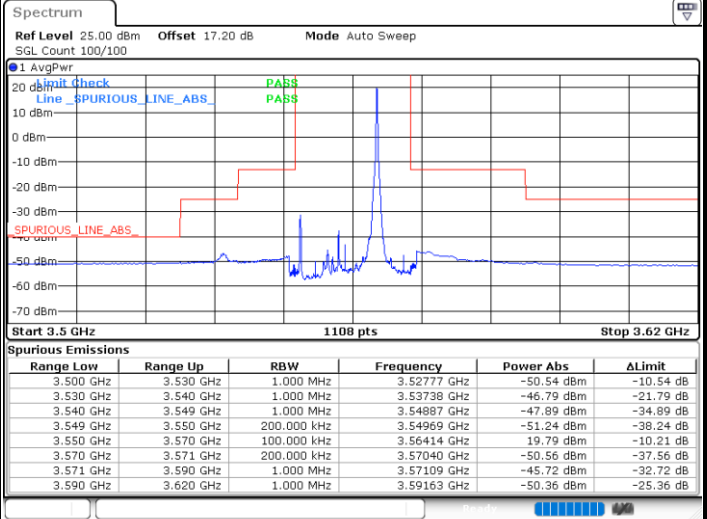

N/A

Date: 18.APR.2021 18:46:09

LTE Band 48 / 10MHz

16QAM

Highest Channel / 1RB0

Highest Channel / 1RBmax

Date: 18.APR.2021 16:59:09

Date: 18.APR.2021 18:52:18

Highest Channel / FullIRB

N/A

Date: 18.APR.2021 18:47:41

LTE Band 48 / 15MHz

16QAM

Lowest Channel / 1RB0

Lowest Channel / 1RBmax

Date: 18.APR.2021 16:13:14

Date: 18.APR.2021 16:22:27

Lowest Channel / FullIRB

N/A

Date: 18.APR.2021 16:17:50

LTE Band 48 / 15MHz

16QAM

Middle Channel / 1RB0

Middle Channel / 1RBmax