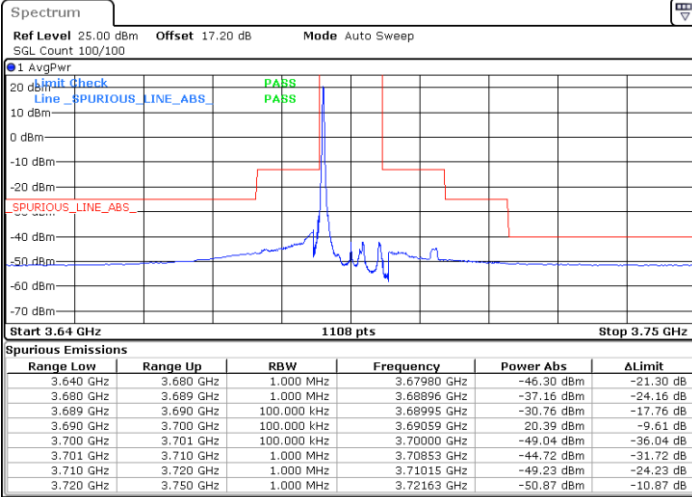

Date: 18.APR.2021 16:54:01

Highest Channel / FullIRB

N/A

Date: 18.APR.2021 16:49:24

LTE Band 48 / 10MHz

QPSK

Lowest Channel / 1RB0

Lowest Channel / 1RBmax

Date: 18.APR.2021 16:56:36

Date: 18.APR.2021 18:49:45

Lowest Channel / FullIRB

N/A

Date: 18.APR.2021 18:45:09

LTE Band 48 / 10MHz

QPSK

MiddleChannel / 1RB0

Middle Channel / 1RBmax

Date: 18.APR.2021 16:57:07

Date: 18.APR.2021 18:50:16

Middle Channel / FullIRB

N/A

Date: 18.APR.2021 18:45:39

LTE Band 48 / 10MHz

QPSK

Highest Channel / 1RB0

Highest Channel / 1RBmax

Date: 18.APR.2021 18:43:36

Date: 18.APR.2021 18:52:49

Highest Channel / FullIRB

N/A

Date: 18.APR.2021 18:48:12

LTE Band 48 / 15MHz