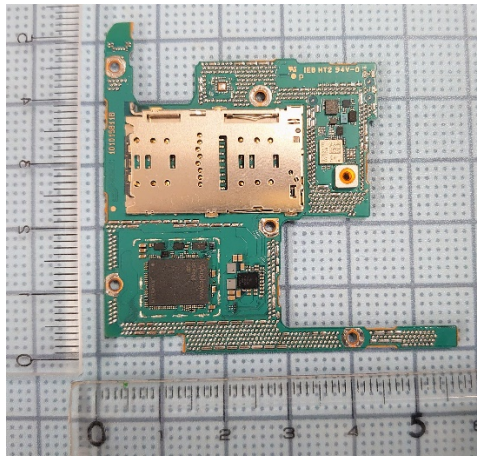

FCC ID: PY7-60551T Internal Photo

Without Rear panel

Without PBA and Battery

Rear panel

Internal Main-PWB Front with Shield cases(Front-side)

Internal Main-PWB Front without Shield cases (Front-side)

Internal Main-PWB Front (Rear-side)

Internal Main-PWB Rear with Shield case (Rear-side)

Internal Main-PWB Rear without Shield case (Rear-side)

Internal Main-PWB Rear with Shield case (Front-side)

Internal Main-PWB Rear without Shield case (Front-side)

Internal Sub-PWB (Front-side)

Internal Sub-PBA (Rear-side)

Battery: