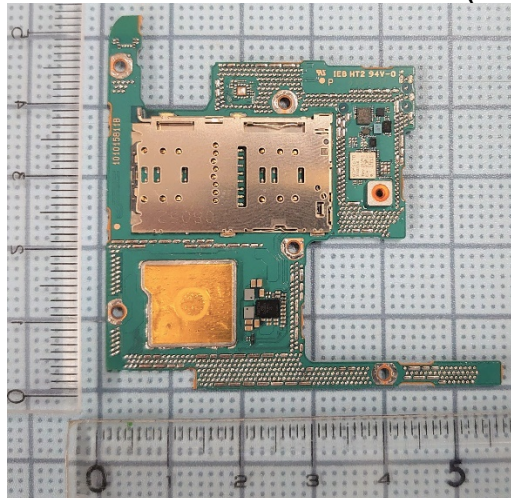

FCC ID: PY7-60551T Internal Photo

Without Rear panel

Without PBA and Battery

Rear panel

Internal Main-PWB Front with Shield cases(Front-side)

Internal Main-PWB Front without Shield cases (Front-side)

Internal Main-PWB Front (Rear-side)

Internal Main-PWB Rear with Shield case (Rear-side)

Internal Main-PWB Rear without Shield case (Rear-side)

Internal Main-PWB Rear with Shield case (Front-side)

Internal Main-PWB Rear without Shield case (Front-side)