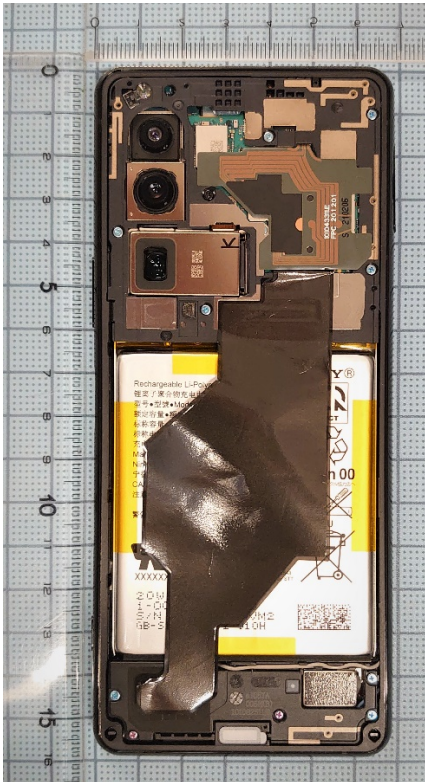

FCC ID: PY7-60551T Internal Photo

Without Rear panel

Without PBA and Battery

Rear panel

Internal Main-PWB Front with Shield cases(Front-side)

Internal Main-PWB Front without Shield cases (Front-side)

Internal Main-PWB Front (Rear-side)

Internal Main-PWB Rear with Shield case (Rear-side)

Internal Main-PWB Rear without Shield case (Rear-side)

Internal Main-PWB Rear with Shield case (Front-side)

Internal Main-PWB Rear without Shield case (Front-side)