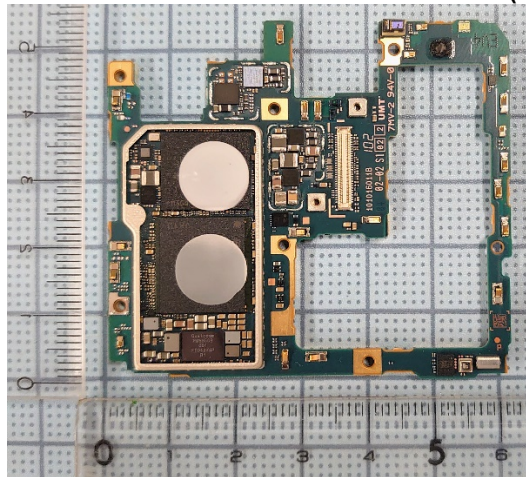

FCC ID: PY7-60551T Internal Photo

Without Rear panel

Without PBA and Battery

Rear panel

Internal Main-PWB Front with Shield cases(Front-side)

Internal Main-PWB Front without Shield cases (Front-side)

Internal Main-PWB Front (Rear-side)

Internal Main-PWB Rear with Shield case (Rear-side)

Internal Main-PWB Rear without Shield case (Rear-side)

Internal Main-PWB Rear with Shield case (Front-side)

Internal Main-PWB Rear without Shield case (Front-side)

Internal Sub-PWB (Front-side)

Internal Sub-PBA (Rear-side)

Battery: