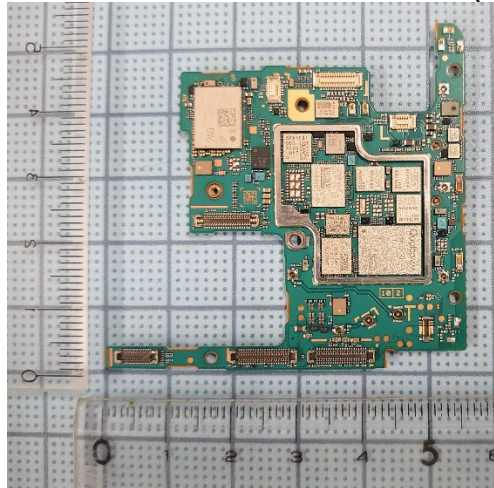

FCC ID: PY7-60551T Internal Photo

Without Rear panel

Without PBA and Battery

Rear panel

Internal Main-PWB Front with Shield cases(Front-side)

Internal Main-PWB Front without Shield cases (Front-side)

Internal Main-PWB Front (Rear-side)

Internal Main-PWB Rear with Shield case (Rear-side)

Internal Main-PWB Rear without Shield case (Rear-side)

Internal Main-PWB Rear with Shield case (Front-side)

Internal Main-PWB Rear without Shield case (Front-side)

Internal Sub-PWB (Front-side)

Internal Sub-PBA (Rear-side)

Battery: