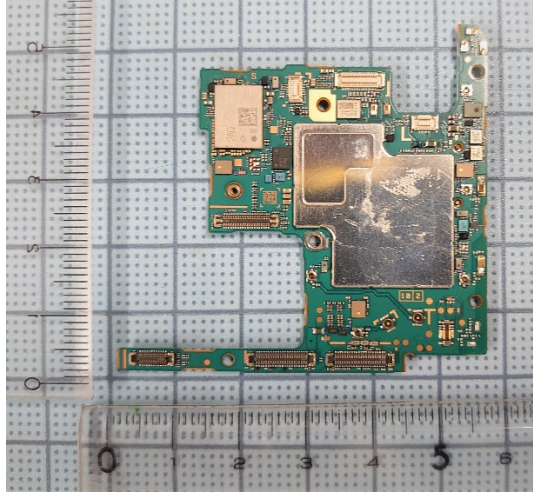

FCC ID: PY7-60551T Internal Photo

Without Rear panel

Without PBA and Battery

Rear panel

Internal Main-PWB Front with Shield cases(Front-side)

Internal Main-PWB Front without Shield cases (Front-side)

Internal Main-PWB Front (Rear-side)

Internal Main-PWB Rear with Shield case (Rear-side)

Internal Main-PWB Rear without Shield case (Rear-side)

Internal Main-PWB Rear with Shield case (Front-side)

Internal Main-PWB Rear without Shield case (Front-side)

Internal Sub-PWB (Front-side)

Internal Sub-PBA (Rear-side)

Battery: