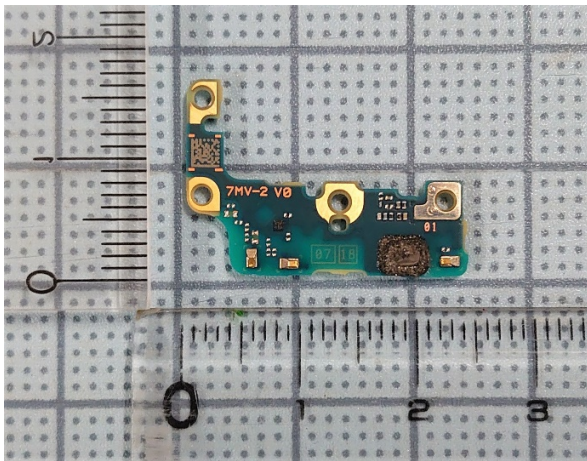

FCC ID: PY7-60551T Internal Photo

Without Rear panel

Without PBA and Battery

Rear panel

Internal Main-PWB Front with Shield cases(Front-side)

Internal Main-PWB Front without Shield cases (Front-side)

Internal Main-PWB Front (Rear-side)

Internal Main-PWB Rear with Shield case (Rear-side)

Internal Main-PWB Rear without Shield case (Rear-side)

Internal Main-PWB Rear with Shield case (Front-side)

Internal Main-PWB Rear without Shield case (Front-side)

Internal Sub-PWB (Front-side)

Internal Sub-PBA (Rear-side)

Battery: