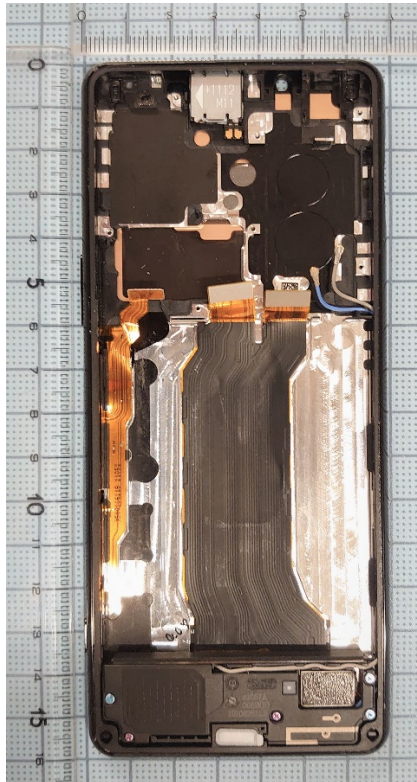

FCC ID: PY7-60551T Internal Photo

Without Rear panel

Without PBA and Battery

Rear panel

Internal Main-PWB Front with Shield cases(Front-side)

Internal Main-PWB Front without Shield cases (Front-side)

Internal Main-PWB Front (Rear-side)

Internal Main-PWB Rear with Shield case (Rear-side)

Internal Main-PWB Rear without Shield case (Rear-side)

Internal Main-PWB Rear with Shield case (Front-side)

Internal Main-PWB Rear without Shield case (Front-side)

Internal Sub-PWB (Front-side)

Internal Sub-PBA (Rear-side)

Battery: