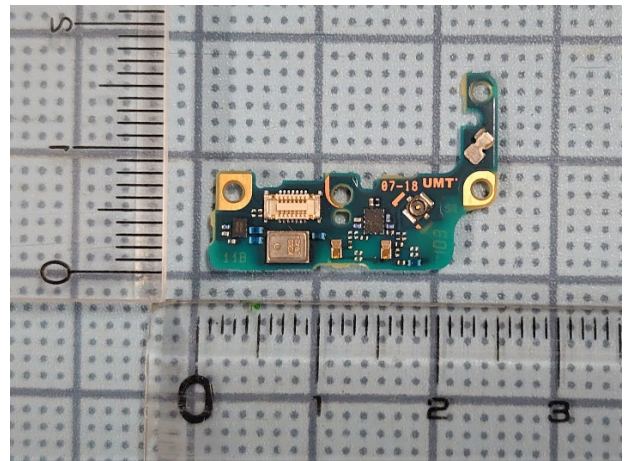

FCC ID: PY7-60551T Internal Photo

Without Rear panel

Without PBA and Battery

Rear panel

Internal Main-PWB Front with Shield cases(Front-side)

Internal Main-PWB Front without Shield cases (Front-side)

Internal Main-PWB Front (Rear-side)

Internal Main-PWB Rear with Shield case (Rear-side)

Internal Main-PWB Rear without Shield case (Rear-side)

Internal Main-PWB Rear with Shield case (Front-side)

Internal Main-PWB Rear without Shield case (Front-side)

Internal Sub-PWB (Front-side)

Internal Sub-PBA (Rear-side)

Battery: