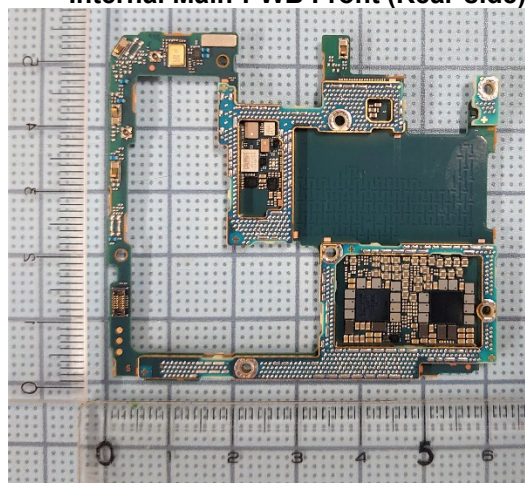

FCC ID: PY7-60551T Internal Photo

Without Rear panel

Without PBA and Battery

Rear panel

Internal Main-PWB Front with Shield cases(Front-side)

Internal Main-PWB Front without Shield cases (Front-side)

Internal Main-PWB Front (Rear-side)

Internal Main-PWB Rear with Shield case (Rear-side)

Internal Main-PWB Rear without Shield case (Rear-side)

Internal Main-PWB Rear with Shield case (Front-side)

Internal Main-PWB Rear without Shield case (Front-side)

Internal Sub-PWB (Front-side)

Internal Sub-PBA (Rear-side)

Battery: