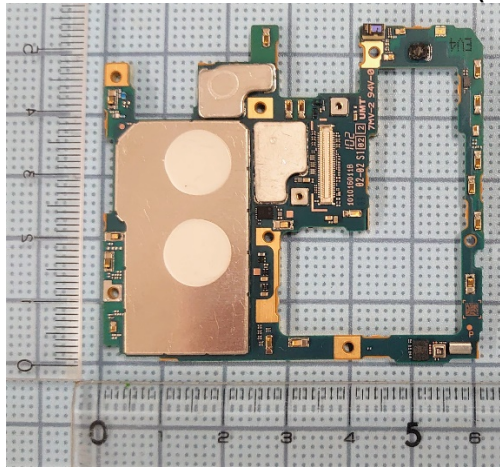

FCC ID: PY7-60551T Internal Photo

Without Rear panel

Without PBA and Battery

Rear panel

Internal Main-PWB Front with Shield cases(Front-side)

Internal Main-PWB Front without Shield cases (Front-side)

Internal Main-PWB Front (Rear-side)

Internal Main-PWB Rear with Shield case (Rear-side)

Internal Main-PWB Rear without Shield case (Rear-side)

Internal Main-PWB Rear with Shield case (Front-side)

Internal Main-PWB Rear without Shield case (Front-side)