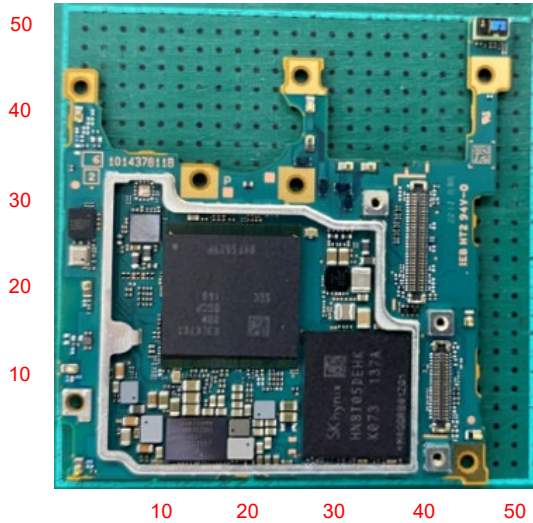

FCC ID: PY7-58692W Internal Photo

Scale (unit : mm)

Internal Main-PWB Front with Shield cases(Front-side)

Internal Main-PWB Front without Shield cases (Front-side)

Internal Main-PWB Front (Rear-side)

Internal Main-PWB Rear with Shield case (Rear-side)

Internal Main-PWB Rear without Shield case (Rear-side)

Internal Main-PWB Rear with Shield case (Front-side)

Internal Main-PWB Rear without Shield case (Front-side)

Internal Sub-PWB (Front-side)

Internal Sub-PBA (Rear-side)