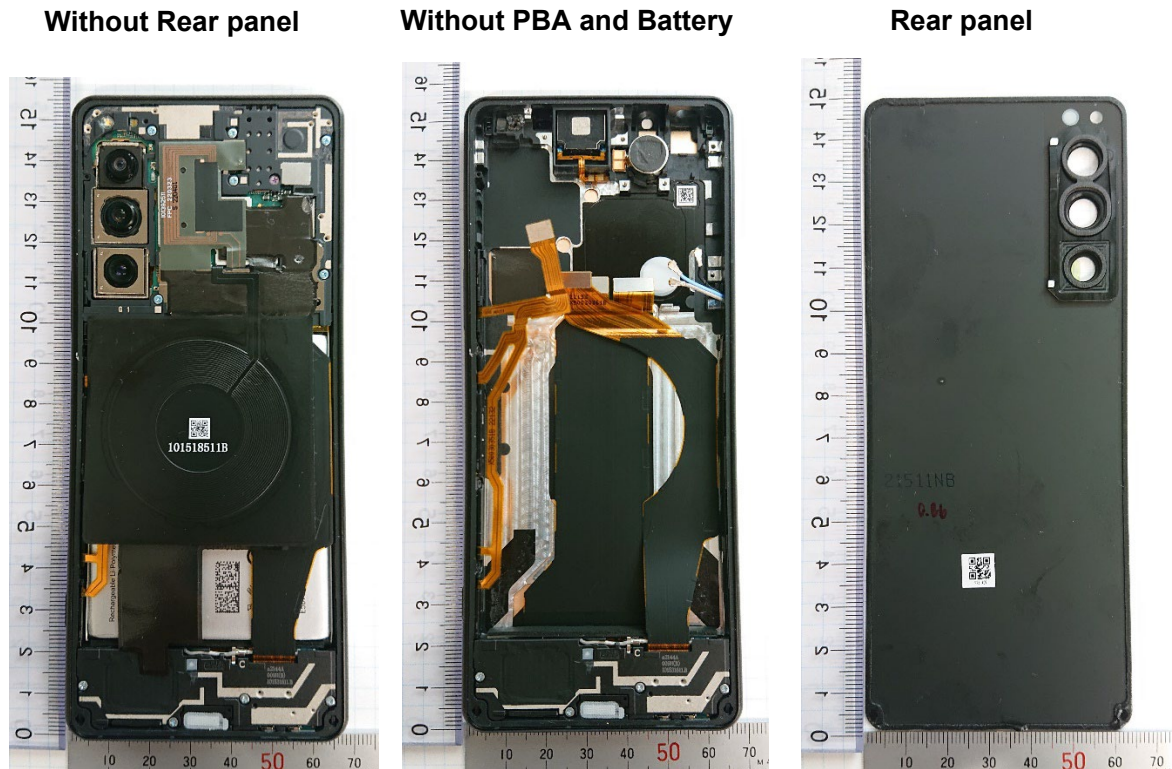

FCC ID: PY7-58692W Internal Photo

Scale (unit : mm)

Internal Main-PWB Front with Shield cases(Front-side)

Internal Main-PWB Front without Shield cases (Front-side)

Internal Main-PWB Front (Rear-side)

Internal Main-PWB Rear with Shield case (Rear-side)

Internal Main-PWB Rear without Shield case (Rear-side)

Internal Main-PWB Rear with Shield case (Front-side)

Internal Main-PWB Rear without Shield case (Front-side)

Internal Sub-PWB (Front-side)

Internal Sub-PBA (Rear-side)