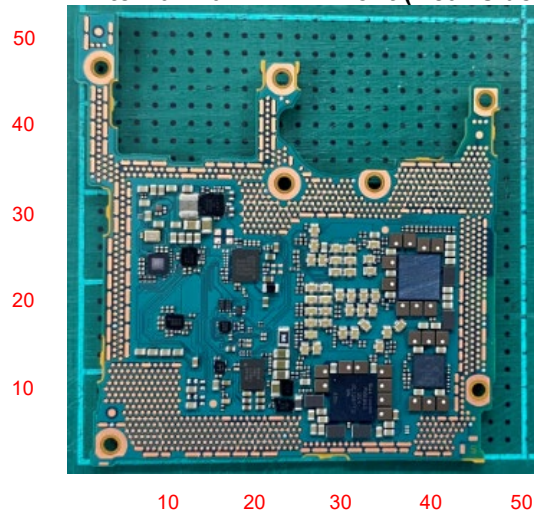

FCC ID: PY7-58692W Internal Photo

Scale (unit : mm)

Internal Main-PWB Front with Shield cases(Front-side)

Internal Main-PWB Front without Shield cases (Front-side)

Internal Main-PWB Front (Rear-side)

Internal Main-PWB Rear with Shield case (Rear-side)

Internal Main-PWB Rear without Shield case (Rear-side)

Internal Main-PWB Rear with Shield case (Front-side)

Internal Main-PWB Rear without Shield case (Front-side)

Internal Sub-PWB (Front-side)

Internal Sub-PBA (Rear-side)

Battery: