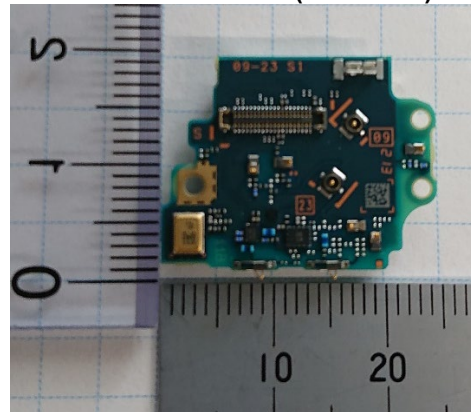

FCC ID: PY7-58692W Internal Photo

Scale (unit : mm)

Internal Main-PWB Front with Shield cases(Front-side)

Internal Main-PWB Front without Shield cases (Front-side)

Internal Main-PWB Front (Rear-side)

Internal Main-PWB Rear with Shield case (Rear-side)

Internal Main-PWB Rear without Shield case (Rear-side)

Internal Main-PWB Rear with Shield case (Front-side)

Internal Main-PWB Rear without Shield case (Front-side)

Internal Sub-PWB (Front-side)

Internal Sub-PBA (Rear-side)