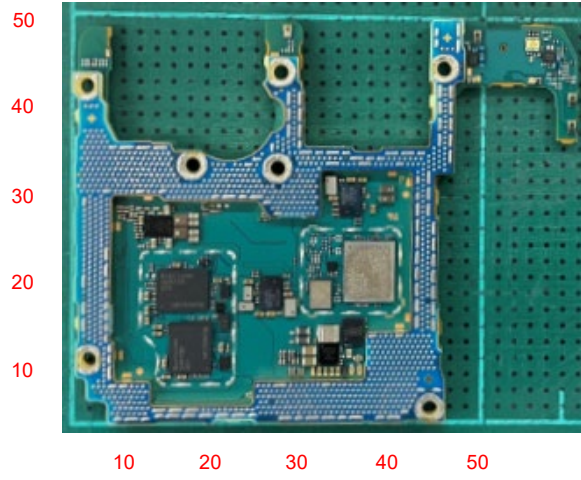

FCC ID: PY7-58692W Internal Photo

Scale (unit : mm)

Internal Main-PWB Front with Shield cases(Front-side)

Internal Main-PWB Front without Shield cases (Front-side)

Internal Main-PWB Front (Rear-side)

Internal Main-PWB Rear with Shield case (Rear-side)

Internal Main-PWB Rear without Shield case (Rear-side)

Internal Main-PWB Rear with Shield case (Front-side)

Internal Main-PWB Rear without Shield case (Front-side)

Internal Sub-PWB (Front-side)

Internal Sub-PBA (Rear-side)