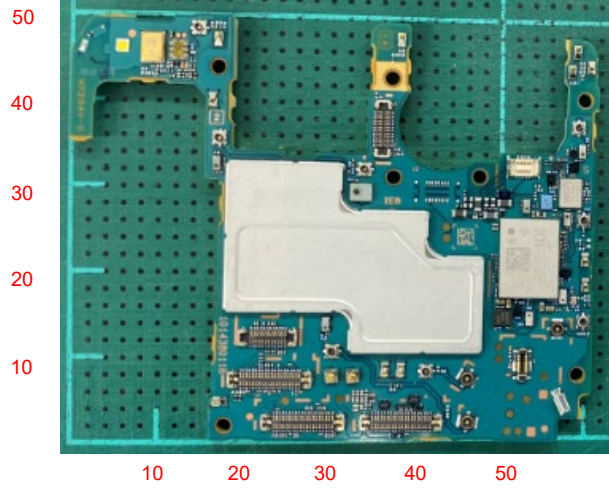

FCC ID: PY7-58692W Internal Photo

Scale (unit : mm)

Internal Main-PWB Front with Shield cases(Front-side)

Internal Main-PWB Front without Shield cases (Front-side)

Internal Main-PWB Front (Rear-side)

Internal Main-PWB Rear with Shield case (Rear-side)

Internal Main-PWB Rear without Shield case (Rear-side)

Internal Main-PWB Rear with Shield case (Front-side)

Internal Main-PWB Rear without Shield case (Front-side)

Internal Sub-PWB (Front-side)

Internal Sub-PBA (Rear-side)