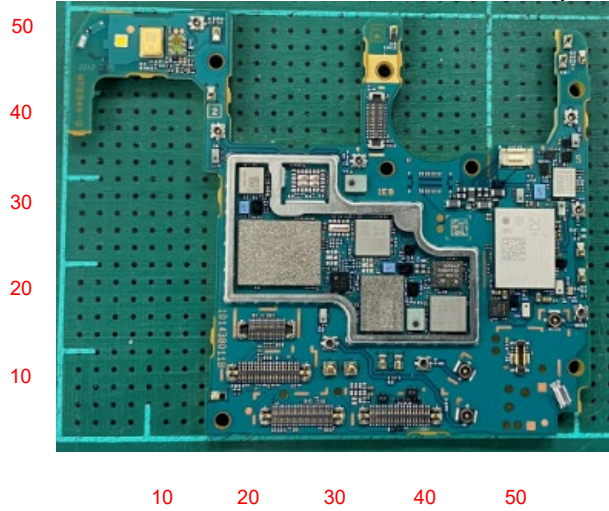

FCC ID: PY7-58692W Internal Photo

Scale (unit : mm)

Internal Main-PWB Front with Shield cases(Front-side)

Internal Main-PWB Front without Shield cases (Front-side)

Internal Main-PWB Front (Rear-side)

Internal Main-PWB Rear with Shield case (Rear-side)

Internal Main-PWB Rear without Shield case (Rear-side)

Internal Main-PWB Rear with Shield case (Front-side)

Internal Main-PWB Rear without Shield case (Front-side)

Internal Sub-PWB (Front-side)

Internal Sub-PBA (Rear-side)

Battery: