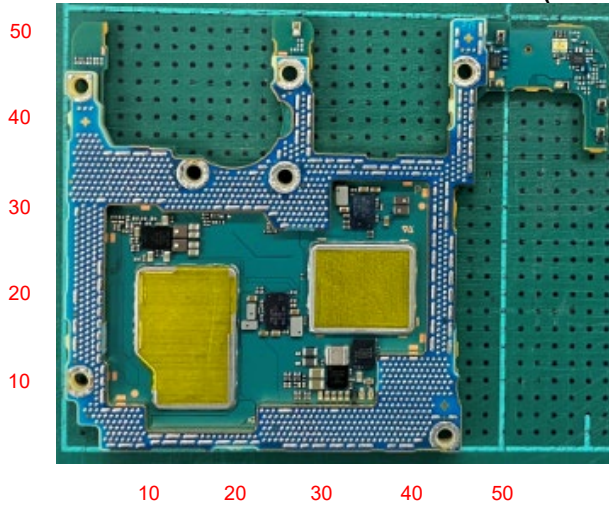

FCC ID: PY7-58692W Internal Photo

Scale (unit : mm)

Internal Main-PWB Front with Shield cases(Front-side)

Internal Main-PWB Front without Shield cases (Front-side)

Internal Main-PWB Front (Rear-side)

Internal Main-PWB Rear with Shield case (Rear-side)

Internal Main-PWB Rear without Shield case (Rear-side)

Internal Main-PWB Rear with Shield case (Front-side)

Internal Main-PWB Rear without Shield case (Front-side)

Internal Sub-PWB (Front-side)

Internal Sub-PBA (Rear-side)