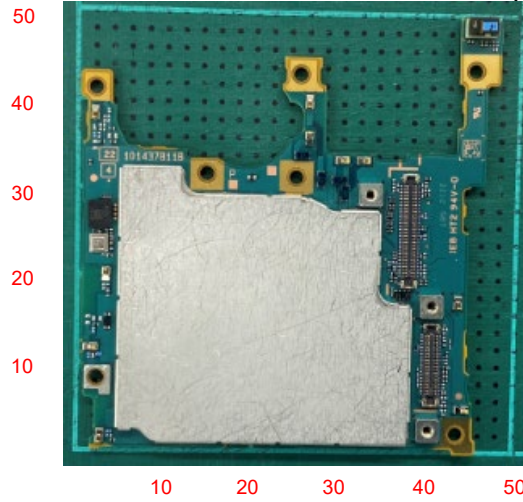

FCC ID: PY7-58692W Internal Photo

Scale (unit : mm)

Internal Main-PWB Front with Shield cases(Front-side)

Internal Main-PWB Front without Shield cases (Front-side)

Internal Main-PWB Front (Rear-side)

Internal Main-PWB Rear with Shield case (Rear-side)

Internal Main-PWB Rear without Shield case (Rear-side)

Internal Main-PWB Rear with Shield case (Front-side)

Internal Main-PWB Rear without Shield case (Front-side)

Internal Sub-PWB (Front-side)

Internal Sub-PBA (Rear-side)