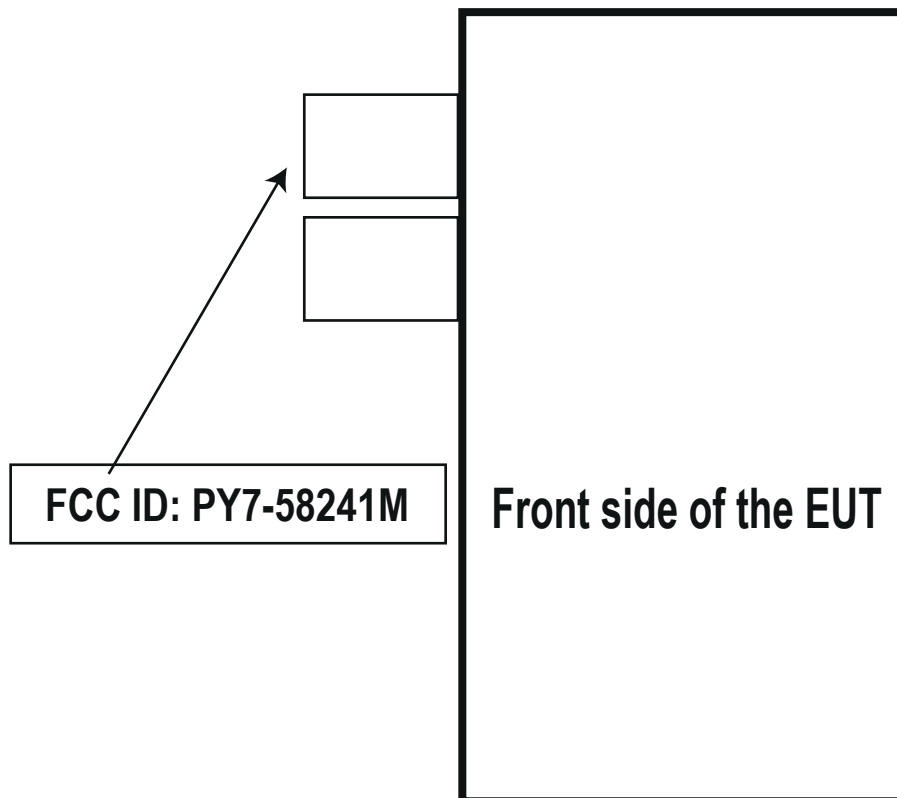

## Label and Label Location PY7-58241M

The FCC ID is not on the exterior of the device but labelling meets the conditions allowed in KDB 784748 for the label to be placed in a user accessible area:

1. The device is handheld
2. The quick start manual directs the user where to find the FCC label
3. The user does not require any special tools to access the FCC label and the label is not removable
4. The FCC ID is on the label, FCC15.19(a) statement in manual due to device size
5. The label tray which has FCC ID is stored in the same place of the SIM card tray. Pull it out to exhibit FCC ID. Please refer to startup guide for detail.