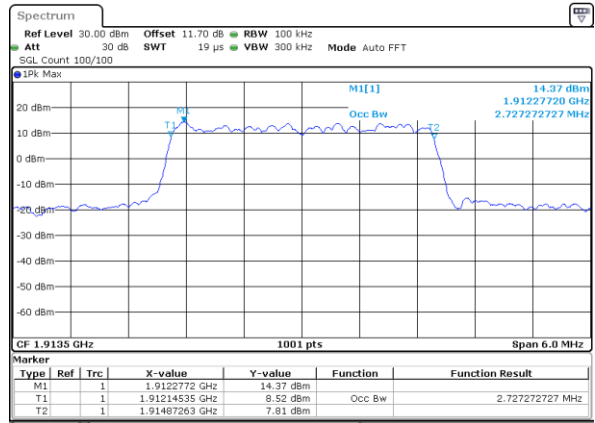

Date: 31 AUG 2017 11:02:44

Highest Channel / 1.4MHz / QPSK

Date: 31 AUG 2017 11:05:02

Highest Channel / 1.4MHz / 16QAM

Date: 31 AUG 2017 11:05:12

LTE Band 25

Lowest Channel / 3MHz / QPSK

Date: 31 AUG 2017 09:15:41

Lowest Channel / 3MHz / 16QAM

Date: 31 AUG 2017 09:15:51

Middle Channel / 3MHz / QPSK

Date: 31 AUG 2017 09:22:45

Middle Channel / 3MHz / 16QAM

Date: 31 AUG 2017 09:22:55

Highest Channel / 3MHz / QPSK

Date: 31 AUG 2017 09:25:13

Highest Channel / 3MHz / 16QAM

Date: 31 AUG 2017 09:25:23

LTE Band 25

Lowest Channel / 5MHz / QPSK

Date: 31 AUG 2017 09:32:16

Lowest Channel / 5MHz / 16QAM

Date: 31 AUG 2017 09:32:26

Middle Channel / 5MHz / QPSK