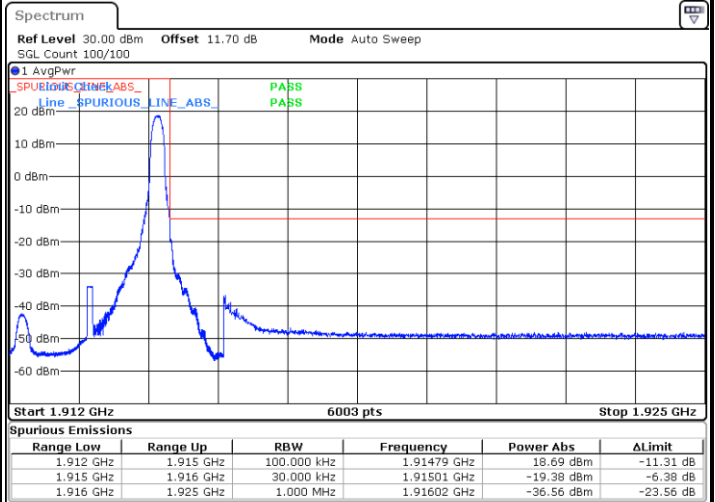

Lowest Band Edge / 1 RB

Date: 31 AUG 2017 10:58:18

Highest Band Edge / 1 RB

Date: 31 AUG 2017 11:08:58

Lowest Band Edge / Full RB

Date: 31 AUG 2017 11:00:35

Highest Band Edge / Full RB

Date: 31 AUG 2017 11:07:49

LTE Band 25 / 1.4MHz / 64QAM

Lowest Band Edge / 1 RB

Date: 6 OCT.2017 23:40:01

Highest Band Edge / 1 RB

Date: 6 OCT.2017 23:45:55

Lowest Band Edge / Full RB

Date: 6 OCT.2017 23:41:09

Highest Band Edge / Full RB

Date: 6 OCT.2017 23:44:46

LTE Band 25 / 3MHz / QPSK

Lowest Band Edge / 1RB

Date: 31 AUG 2017 09:17:20

Highest Band Edge / 1 RB

Date: 31 AUG 2017 09:30:17

Lowest Band Edge / Full RB

Date: 31 AUG 2017 09:19:38

Highest Band Edge / Full RB

Date: 31 AUG 2017 09:26:51