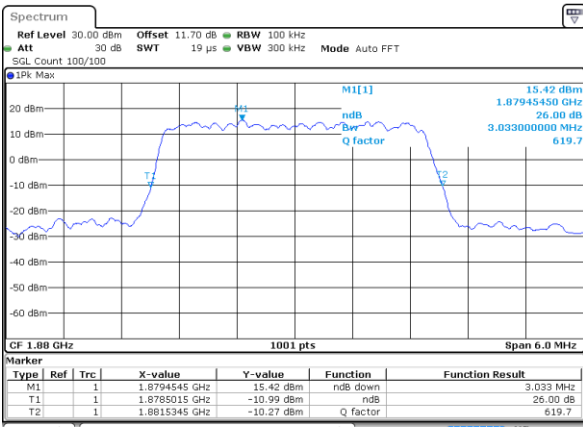

Middle Channel / 3MHz / QPSK

Date: 31 AUG 2017 09:23:05