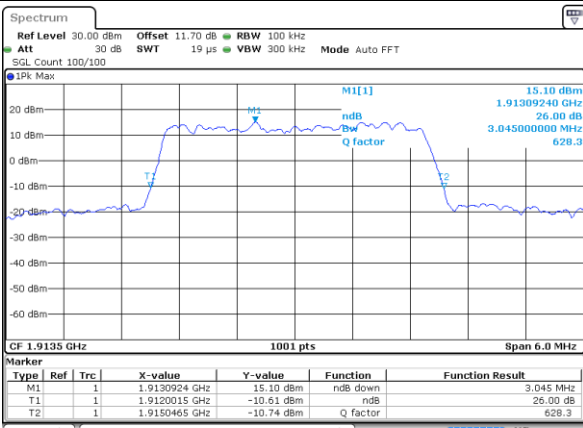

Highest Channel / 3MHz / QPSK

Date: 31 AUG 2017 09:25:43