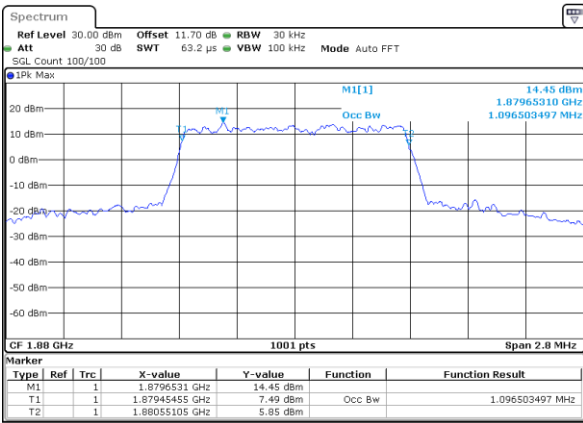

Middle Channel / 20MHz / 16QAM

Date: 31 AUG 2017 10:29:12

Highest Channel / 20MHz / QPSK

Date: 31 AUG 2017 10:31:30

Highest Channel / 20MHz / 16QAM

Date: 31 AUG 2017 10:31:40

LTE Band 25

Lowest Channel / 1.4MHz / 64QAM

Date: 6 OCT 2017 23:38:42

Lowest Channel / 3MHz / 64QAM

Date: 6 OCT 2017 22:57:17

Middle Channel / 1.4MHz / 64QAM

Date: 6 OCT 2017 23:42:14

Middle Channel / 3MHz / 64QAM

Date: 6 OCT 2017 23:00:49

Highest Channel / 1.4MHz / 64QAM