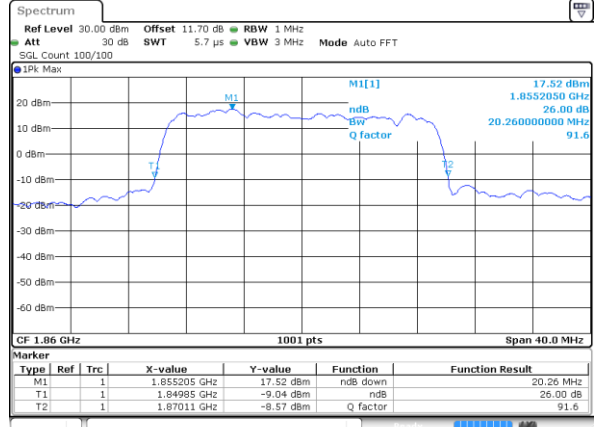

Lowest Channel / 10MHz / 64QAM

Date: 6 OCT 2017 23:14:01

Middle Channel / 5MHz / 64QAM

Date: 6 OCT 2017 23:09:16

Middle Channel / 10MHz / 64QAM

Date: 6 OCT 2017 23:17:33

Highest Channel / 5MHz / 64QAM

Date: 6 OCT 2017 23:10:30

Highest Channel / 10MHz / 64QAM

Date: 6 OCT 2017 23:18:47

LTE Band 25

Lowest Channel / 15MHz / 64QAM

Date: 6 OCT 2017 23:22:18

Lowest Channel / 20MHz / 64QAM

Date: 6 OCT 2017 23:30:36

Middle Channel / 15MHz / 64QAM

Date: 6 OCT 2017 23:25:50

Middle Channel / 20MHz / 64QAM

Date: 6 OCT 2017 23:34:07

Highest Channel / 15MHz / 64QAM

Date: 6 OCT 2017 23:27:04

Highest Channel / 20MHz / 64QAM

Date: 6 OCT 2017 23:35:21

Occupied Bandwidth