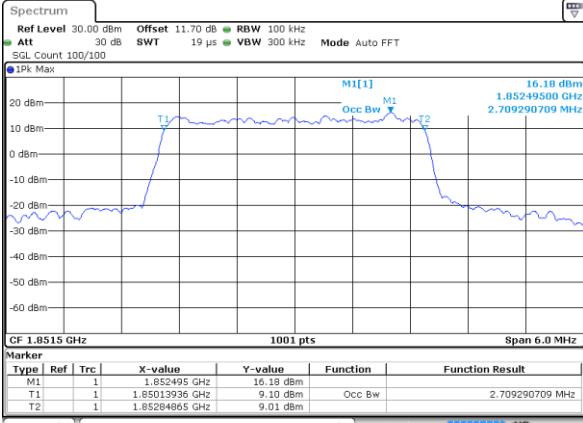

LTE Band 25

Lowest Channel / 1.4MHz / QPSK

Date: 31 AUG 2017 10:55:30

Lowest Channel / 1.4MHz / 16QAM

Date: 31 AUG 2017 10:55:41

Middle Channel / 1.4MHz / QPSK

Date: 31 AUG 2017 11:02:34

Middle Channel / 1.4MHz / 16QAM

Date: 31 AUG 2017 11:02:44

Highest Channel / 1.4MHz / QPSK

Date: 31 AUG 2017 11:05:02

Highest Channel / 1.4MHz / 16QAM

Date: 31 AUG 2017 11:05:12

LTE Band 25

Lowest Channel / 3MHz / QPSK

Date: 31 AUG 2017 09:15:41

Lowest Channel / 3MHz / 16QAM

Date: 31 AUG 2017 09:15:51

Middle Channel / 3MHz / QPSK

Date: 31 AUG 2017 09:22:45

Middle Channel / 3MHz / 16QAM

Date: 31 AUG 2017 09:22:55

Highest Channel / 3MHz / QPSK

Date: 31 AUG 2017 09:25:13