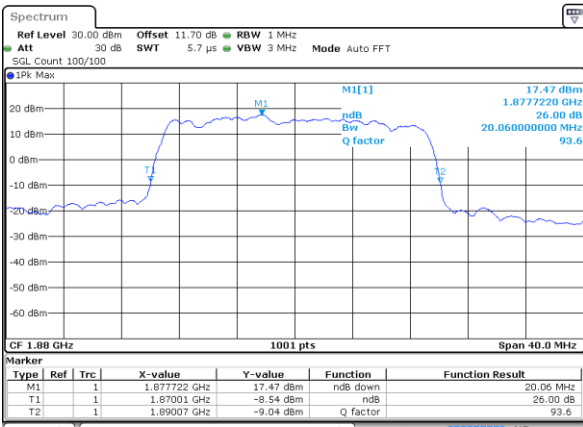

Date: 31 AUG 2017 10:15:16

LTE Band 25

Lowest Channel / 20MHz / QPSK

Date: 31 AUG 2017 10:22:19

Lowest Channel / 20MHz / 16QAM

Date: 31 AUG 2017 10:22:29

Middle Channel / 20MHz / QPSK

Date: 31 AUG 2017 10:29:22

Middle Channel / 20MHz / 16QAM

Date: 31 AUG 2017 10:29:32

Highest Channel / 20MHz / QPSK

Date: 31 AUG 2017 10:32:00

Highest Channel / 20MHz / 16QAM

Date: 31 AUG 2017 10:31:50

LTE Band 25

Lowest Channel / 1.4MHz / 64QAM