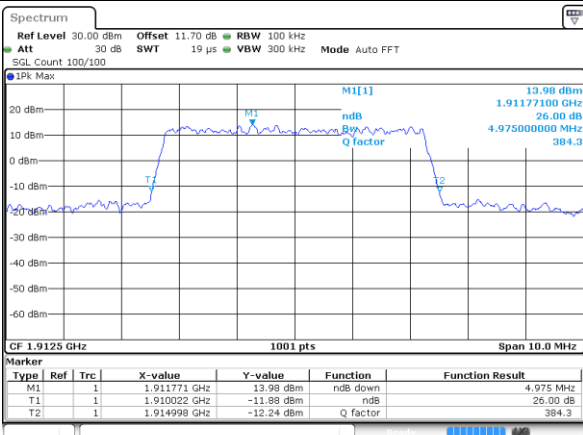

Lowest Channel / 10MHz / 64QAM

Date: 6 OCT 2017 23:14:01

Middle Channel / 5MHz / 64QAM

Date: 6 OCT 2017 23:09:16

Middle Channel / 10MHz / 64QAM

Date: 6 OCT 2017 23:17:33

Highest Channel / 5MHz / 64QAM

Date: 6 OCT 2017 23:10:30

Highest Channel / 10MHz / 64QAM

Date: 6 OCT 2017 23:18:47

LTE Band 25

Lowest Channel / 15MHz / 64QAM

Date: 6 OCT 2017 23:22:18

Lowest Channel / 20MHz / 64QAM

Date: 6 OCT 2017 23:30:36

Middle Channel / 15MHz / 64QAM