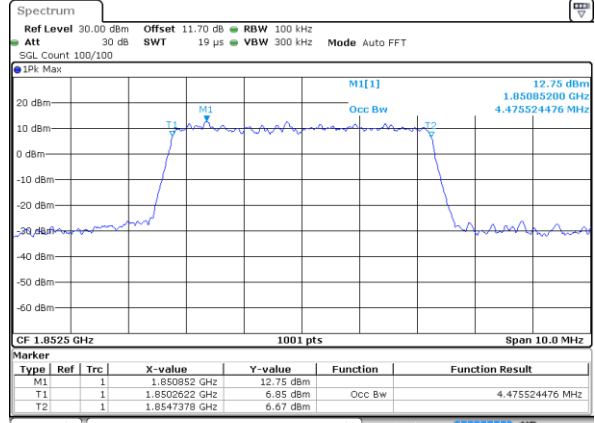

Highest Channel / 3MHz / 16QAM

Date: 31 AUG 2017 09:25:23

LTE Band 25

Lowest Channel / 5MHz / QPSK

Date: 31 AUG 2017 09:32:16

Lowest Channel / 5MHz / 16QAM

Date: 31 AUG 2017 09:32:26

Middle Channel / 5MHz / QPSK

Date: 31 AUG 2017 09:39:19

Middle Channel / 5MHz / 16QAM

Date: 31 AUG 2017 09:39:29

Highest Channel / 5MHz / QPSK

Date: 31 AUG 2017 09:41:47

Highest Channel / 5MHz / 16QAM

Date: 31 AUG 2017 09:41:57

LTE Band 25