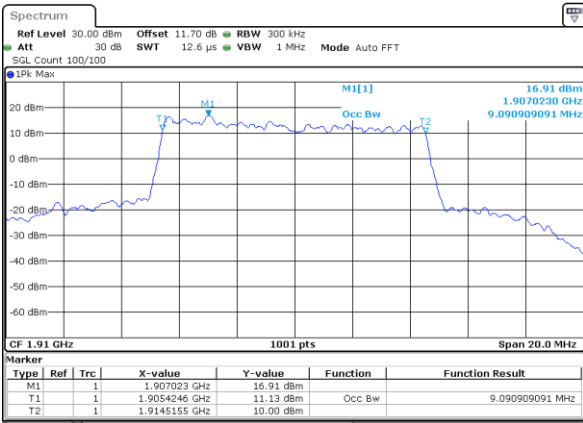

Date: 31 AUG 2017 09:39:19

Middle Channel / 5MHz / 16QAM

Date: 31 AUG 2017 09:39:29

Highest Channel / 5MHz / QPSK

Date: 31 AUG 2017 09:41:47

Highest Channel / 5MHz / 16QAM

Date: 31 AUG 2017 09:41:57

LTE Band 25

Lowest Channel / 10MHz / QPSK

Date: 31 AUG 2017 09:48:50

Lowest Channel / 10MHz / 16QAM

Date: 31 AUG 2017 09:49:00

Middle Channel / 10MHz / QPSK

Date: 31 AUG 2017 09:55:53

Middle Channel / 10MHz / 16QAM

Date: 31 AUG 2017 09:56:03

Highest Channel / 10MHz / QPSK

Date: 31 AUG 2017 09:56:21

Highest Channel / 10MHz / 16QAM

Date: 31 AUG 2017 09:58:31

LTE Band 25

Lowest Channel / 15MHz / QPSK

Date: 31 AUG 2017 10:05:25

Lowest Channel / 15MHz / 16QAM