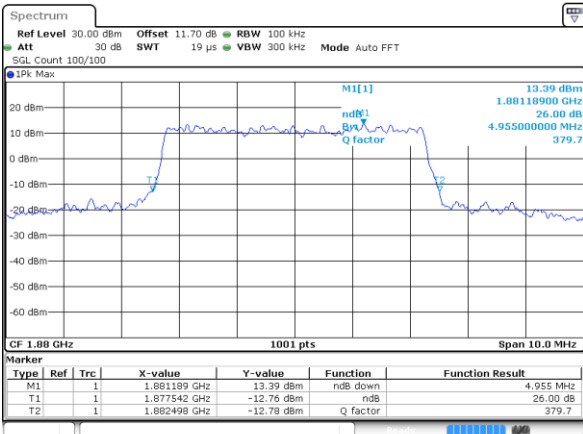

Middle Channel / 20MHz / 16QAM

Date: 31 AUG 2017 10:29:32

Highest Channel / 20MHz / QPSK

Date: 31 AUG 2017 10:32:00

Highest Channel / 20MHz / 16QAM

Date: 31 AUG 2017 10:31:50

LTE Band 25

Lowest Channel / 1.4MHz / 64QAM

Lowest Channel / 3MHz / 64QAM

Middle Channel / 1.4MHz / 64QAM

Middle Channel / 3MHz / 64QAM

Highest Channel / 1.4MHz / 64QAM

Highest Channel / 3MHz / 64QAM

LTE Band 25

Lowest Channel / 5MHz / 64QAM

Date: 6 OCT 2017 23:05:44

Lowest Channel / 10MHz / 64QAM

Date: 6 OCT 2017 23:14:01

Middle Channel / 5MHz / 64QAM

Date: 6 OCT 2017 23:09:16

Middle Channel / 10MHz / 64QAM

Date: 6 OCT 2017 23:17:33

Highest Channel / 5MHz / 64QAM

Date: 6 OCT 2017 23:10:30