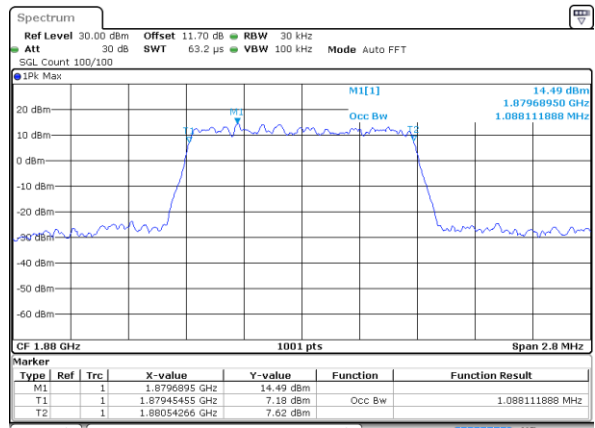

Mode	LTE Band 25 : 99%OBW(MHz)											
BW	1.4MHz		3MHz		5MHz		10MHz		15MHz		20MHz	
Mod.	QPSK	16QAM	QPSK	16QAM	QPSK	16QAM	QPSK	16QAM	QPSK	16QAM	QPSK	16QAM
Lowest CH	1.09	1.09	2.71	2.73	4.52	4.48	8.99	9.03	13.4	13.49	18.38	18.38
Middle CH	1.1	1.09	2.72	2.72	4.5	4.5	9.01	9.07	13.43	13.43	18.22	18.02
Highest CH	1.09	1.09	2.72	2.73	4.53	4.51	9.09	9.09	13.4	13.37	18.18	18.26
Mode	LTE Band 25 : 99%OBW(MHz)											
BW	1.4MHz		3MHz		5MHz		10MHz		15MHz		20MHz	
Mod.	64QAM		64QAM		64QAM		64QAM		64QAM		64QAM	
Lowest CH	1.09	-	2.75	-	4.5	-	9.03	-	13.37	-	18.38	-
Middle CH	1.1	-	2.73	-	4.49	-	9.05	-	13.37	-	18.22	-
Highest CH	1.1	-	2.72	-	4.52	-	9.05	-	13.4	-	18.42	-

LTE Band 25

Lowest Channel / 1.4MHz / QPSK

Date: 31 AUG 2017 10:55:30

Lowest Channel / 1.4MHz / 16QAM

Date: 31 AUG 2017 10:55:41

Middle Channel / 1.4MHz / QPSK

Date: 31 AUG 2017 11:02:34

Middle Channel / 1.4MHz / 16QAM

Date: 31 AUG 2017 11:02:44

Highest Channel / 1.4MHz / QPSK

Date: 31 AUG 2017 11:05:02

Highest Channel / 1.4MHz / 16QAM

Date: 31 AUG 2017 11:05:12

LTE Band 25

Lowest Channel / 3MHz / QPSK

Date: 31 AUG 2017 09:15:41