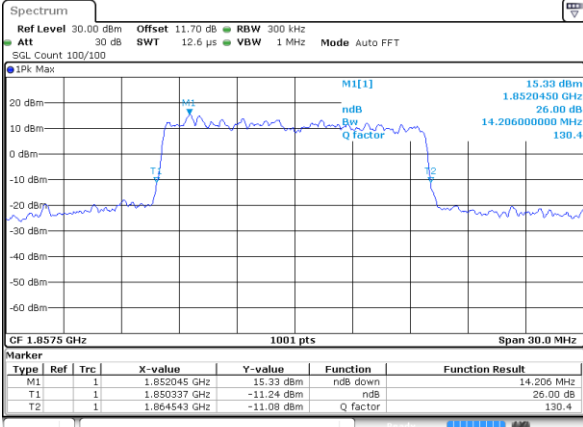

Highest Channel / 10MHz / 64QAM

Date: 6 OCT 2017 23:18:47

LTE Band 25

Lowest Channel / 15MHz / 64QAM

Date: 6 OCT 2017 23:22:18

Lowest Channel / 20MHz / 64QAM

Date: 6 OCT 2017 23:30:36

Middle Channel / 15MHz / 64QAM

Date: 6 OCT 2017 23:25:50

Middle Channel / 20MHz / 64QAM

Date: 6 OCT 2017 23:34:07

Highest Channel / 15MHz / 64QAM

Date: 6 OCT 2017 23:27:04

Highest Channel / 20MHz / 64QAM

Date: 6 OCT 2017 23:35:21

Occupied Bandwidth