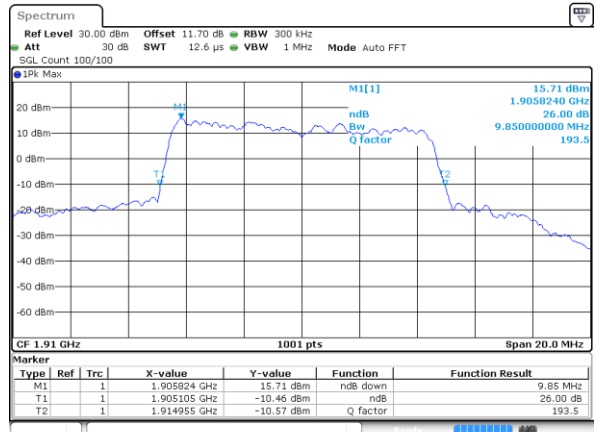

Date: 31 AUG 2017 09:39:39

Middle Channel / 5MHz / 16QAM

Date: 31 AUG 2017 09:39:49

Highest Channel / 5MHz / QPSK

Date: 31 AUG 2017 09:42:17

Highest Channel / 5MHz / 16QAM

Date: 31 AUG 2017 09:42:07

LTE Band 25

Lowest Channel / 10MHz / QPSK

Date: 31 AUG 2017 09:49:10

Lowest Channel / 10MHz / 16QAM

Date: 31 AUG 2017 09:49:20

Middle Channel / 10MHz / QPSK

Date: 31 AUG 2017 09:56:13

Middle Channel / 10MHz / 16QAM

Date: 31 AUG 2017 09:56:23

Highest Channel / 10MHz / QPSK

Date: 31 AUG 2017 09:56:51

Highest Channel / 10MHz / 16QAM

Date: 31 AUG 2017 09:58:41

LTE Band 25

Lowest Channel / 15MHz / QPSK

Date: 31 AUG 2017 10:05:45

Lowest Channel / 15MHz / 16QAM