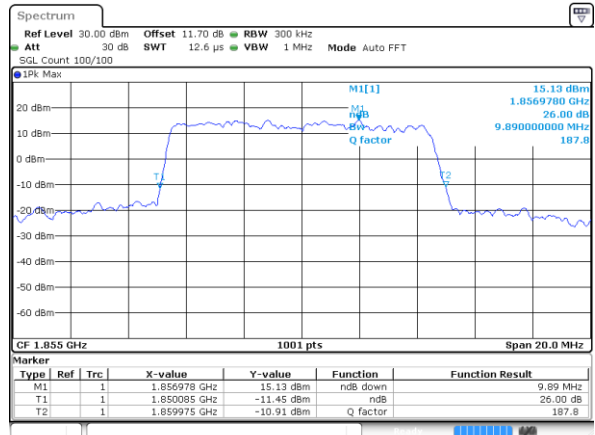

Middle Channel / 20MHz / 16QAM

Date: 31 AUG 2017 10:29:32

Highest Channel / 20MHz / QPSK

Date: 31 AUG 2017 10:32:00

Highest Channel / 20MHz / 16QAM

Date: 31 AUG 2017 10:31:50

LTE Band 25

Lowest Channel / 1.4MHz / 64QAM

Lowest Channel / 3MHz / 64QAM

Middle Channel / 1.4MHz / 64QAM

Middle Channel / 3MHz / 64QAM

Highest Channel / 1.4MHz / 64QAM

Highest Channel / 3MHz / 64QAM

LTE Band 25

Lowest Channel / 5MHz / 64QAM

Date: 6 OCT 2017 23:05:44

Lowest Channel / 10MHz / 64QAM

Date: 6 OCT 2017 23:14:01

Middle Channel / 5MHz / 64QAM

Date: 6 OCT 2017 23:09:16

Middle Channel / 10MHz / 64QAM

Date: 6 OCT 2017 23:17:33

Highest Channel / 5MHz / 64QAM

Date: 6 OCT 2017 23:10:30