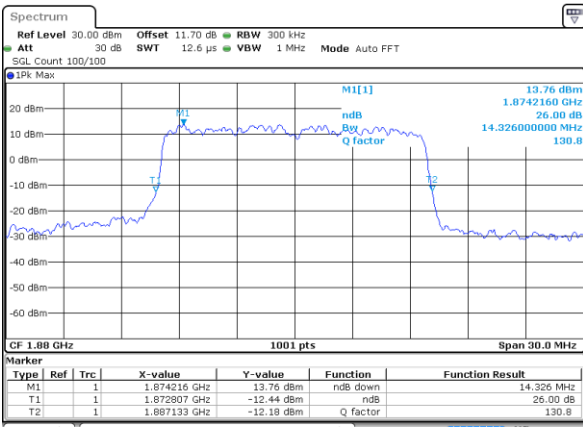

Middle Channel / 15MHz / QPSK

Date: 31 AUG 2017 10:12:48