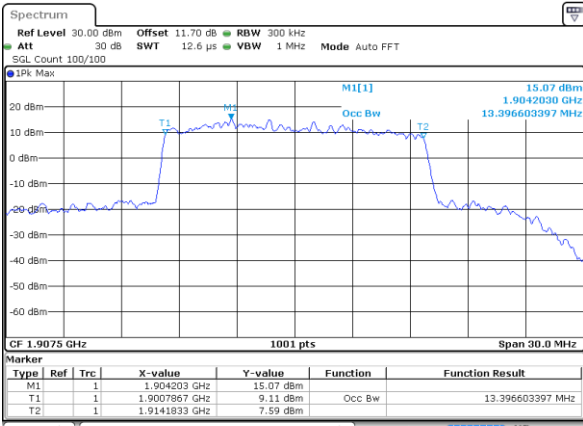

Middle Channel / 5MHz / 64QAM

Date: 6 OCT 2017 23:09:06

Middle Channel / 10MHz / 64QAM

Date: 6 OCT 2017 23:17:23

Highest Channel / 5MHz / 64QAM

Date: 6 OCT 2017 23:10:20

Highest Channel / 10MHz / 64QAM

Date: 6 OCT 2017 23:18:37

LTE Band 25

Lowest Channel / 15MHz / 64QAM

Date: 6.OCT.2017 23.22.08

Lowest Channel / 20MHz / 64QAM

Date: 6.OCT.2017 23.30.26

Middle Channel / 15MHz / 64QAM

Date: 6.OCT.2017 23.25.40

Middle Channel / 20MHz / 64QAM

Date: 6.OCT.2017 23.33.57

Highest Channel / 15MHz / 64QAM

Date: 6.OCT.2017 23.26.54

Highest Channel / 20MHz / 64QAM

Date: 6.OCT.2017 23.35.11

Conducted Band Edge

LTE Band 25 / 1.4MHz / QPSK

Lowest Band Edge / 1RB

Date: 31 AUG 2017 10:57:09

Highest Band Edge / 1RB

Date: 31 AUG 2017 11:10:06

Lowest Band Edge / Full RB

Date: 31 AUG 2017 10:59:26

Highest Band Edge / Full RB

Date: 31 AUG 2017 11:06:40

LTE Band 25 / 1.4MHz / 16QAM