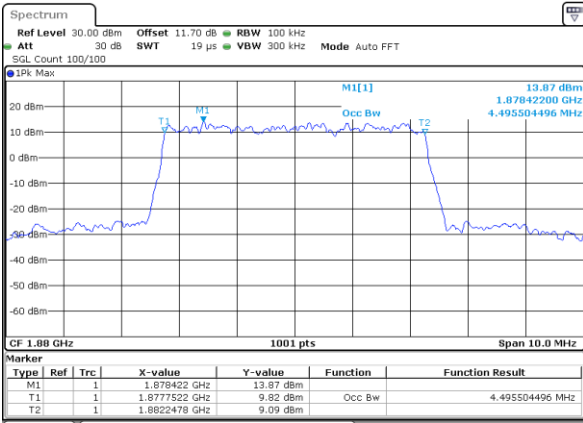

Highest Channel / 3MHz / 16QAM

Date: 31 AUG 2017 09:25:23

LTE Band 25

Lowest Channel / 5MHz / QPSK

Date: 31 AUG 2017 09:32:16

Lowest Channel / 5MHz / 16QAM

Date: 31 AUG 2017 09:32:26

Middle Channel / 5MHz / QPSK

Date: 31 AUG 2017 09:39:19

Middle Channel / 5MHz / 16QAM

Date: 31 AUG 2017 09:39:29

Highest Channel / 5MHz / QPSK

Date: 31 AUG 2017 09:41:47

Highest Channel / 5MHz / 16QAM

Date: 31 AUG 2017 09:41:57

LTE Band 25