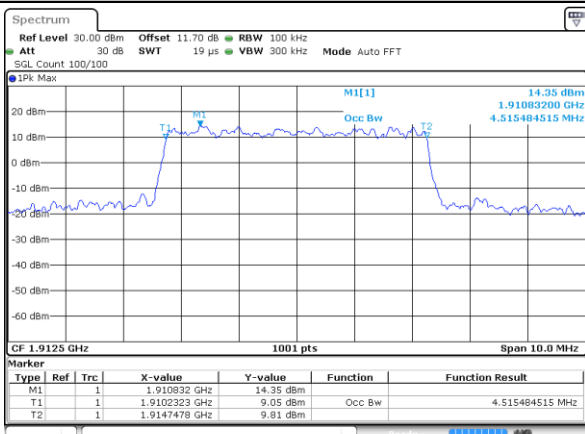

Date: 6 OCT 2017 23:43:28

Highest Channel / 3MHz / 64QAM

Date: 6 OCT 2017 23:00:03

LTE Band 25

Lowest Channel / 5MHz / 64QAM

Date: 6 OCT 2017 23:05:34

Lowest Channel / 10MHz / 64QAM

Date: 6 OCT 2017 23:13:51

Middle Channel / 5MHz / 64QAM

Date: 6 OCT 2017 23:09:06

Middle Channel / 10MHz / 64QAM

Date: 6 OCT 2017 23:17:23

Highest Channel / 5MHz / 64QAM

Date: 6 OCT 2017 23:10:20

Highest Channel / 10MHz / 64QAM

Date: 6 OCT 2017 23:18:37