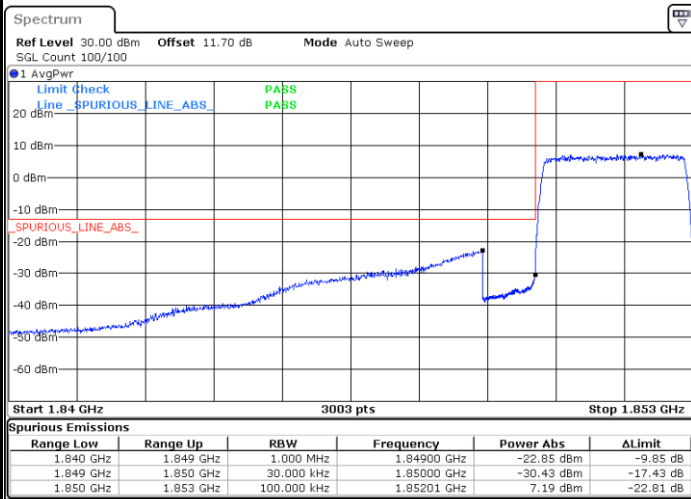

LTE Band 25 / 1.4MHz / 64QAM

Lowest Band Edge / 1 RB

Date: 6 OCT.2017 23:40:01

Highest Band Edge / 1 RB

Date: 6 OCT.2017 23:45:55

Lowest Band Edge / Full RB

Date: 6 OCT.2017 23:41:09

Highest Band Edge / Full RB

Date: 6 OCT.2017 23:44:46

LTE Band 25 / 3MHz / QPSK

Lowest Band Edge / 1RB

Date: 31 AUG 2017 09:17:20

Highest Band Edge / 1 RB

Date: 31 AUG 2017 09:30:17

Lowest Band Edge / Full RB

Date: 31 AUG 2017 09:19:38

Highest Band Edge / Full RB

Date: 31 AUG 2017 09:26:51