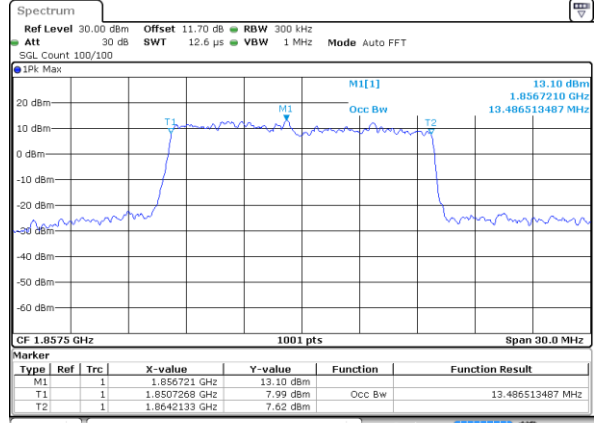

Highest Channel / 10MHz / QPSK

Date: 31 AUG 2017 09:56:21

Highest Channel / 10MHz / 16QAM

Date: 31 AUG 2017 09:58:31

LTE Band 25

Lowest Channel / 15MHz / QPSK

Date: 31 AUG 2017 10:05:25

Lowest Channel / 15MHz / 16QAM