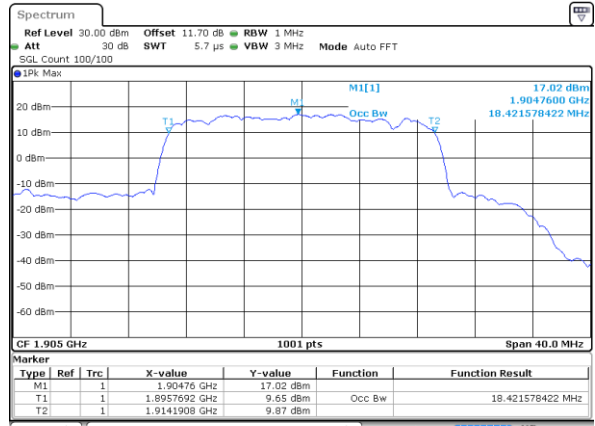

Middle Channel / 5MHz / 64QAM

Date: 6 OCT 2017 23:09:06

Middle Channel / 10MHz / 64QAM

Date: 6 OCT 2017 23:17:23

Highest Channel / 5MHz / 64QAM

Date: 6 OCT 2017 23:10:20

Highest Channel / 10MHz / 64QAM

Date: 6 OCT 2017 23:18:37

LTE Band 25

Lowest Channel / 15MHz / 64QAM

Date: 6.OCT.2017 23.22.08

Lowest Channel / 20MHz / 64QAM

Date: 6.OCT.2017 23.30.26

Middle Channel / 15MHz / 64QAM

Date: 6.OCT.2017 23.25.40

Middle Channel / 20MHz / 64QAM

Date: 6.OCT.2017 23.33.57

Highest Channel / 15MHz / 64QAM

Date: 6.OCT.2017 23.26.54

Highest Channel / 20MHz / 64QAM

Date: 6.OCT.2017 23.35.11

Conducted Band Edge

LTE Band 25 / 1.4MHz / QPSK

Lowest Band Edge / 1RB

Date: 31 AUG 2017 10:57:09

Highest Band Edge / 1RB

Date: 31 AUG 2017 11:10:06

Lowest Band Edge / Full RB

Date: 31 AUG 2017 10:59:26

Highest Band Edge / Full RB

Date: 31 AUG 2017 11:06:40

LTE Band 25 / 1.4MHz / 16QAM