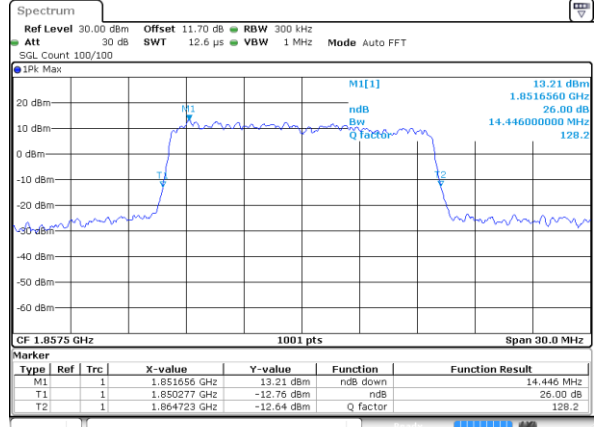

Highest Channel / 10MHz / QPSK

Date: 31 AUG 2017 09:56:51

Highest Channel / 10MHz / 16QAM

Date: 31 AUG 2017 09:58:41

LTE Band 25

Lowest Channel / 15MHz / QPSK

Date: 31 AUG 2017 10:05:45

Lowest Channel / 15MHz / 16QAM