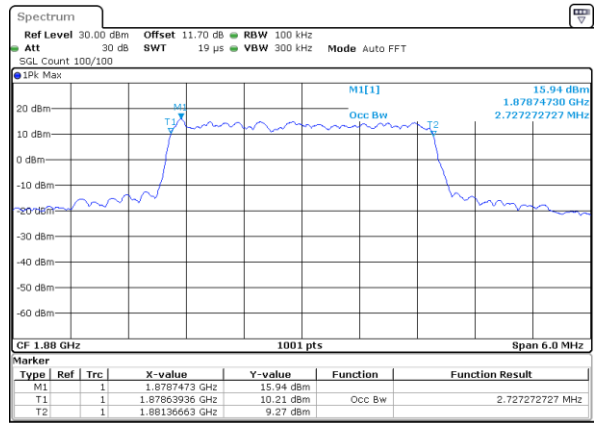

Middle Channel / 20MHz / 16QAM

Date: 31 AUG 2017 10:29:12

Highest Channel / 20MHz / QPSK

Date: 31 AUG 2017 10:31:30

Highest Channel / 20MHz / 16QAM

Date: 31 AUG 2017 10:31:40

LTE Band 25

Lowest Channel / 1.4MHz / 64QAM

Date: 6 OCT 2017 23:38:42

Lowest Channel / 3MHz / 64QAM

Date: 6 OCT 2017 22:57:17

Middle Channel / 1.4MHz / 64QAM

Date: 6 OCT 2017 23:42:14

Middle Channel / 3MHz / 64QAM

Date: 6 OCT 2017 23:00:49

Highest Channel / 1.4MHz / 64QAM

Date: 6 OCT 2017 23:43:28

Highest Channel / 3MHz / 64QAM

Date: 6 OCT 2017 23:00:03

LTE Band 25

Lowest Channel / 5MHz / 64QAM

Date: 6 OCT 2017 23:05:34

Lowest Channel / 10MHz / 64QAM

Date: 6 OCT 2017 23:13:51