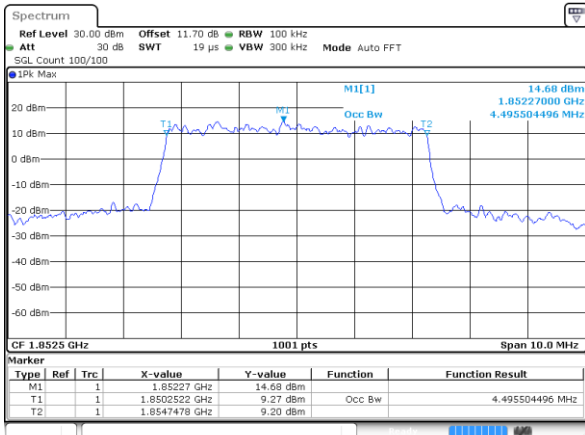

Date: 6 OCT 2017 23:38:42

Lowest Channel / 3MHz / 64QAM

Date: 6 OCT 2017 22:57:17

Middle Channel / 1.4MHz / 64QAM

Date: 6 OCT 2017 23:42:14

Middle Channel / 3MHz / 64QAM

Date: 6 OCT 2017 23:00:49

Highest Channel / 1.4MHz / 64QAM

Date: 6 OCT 2017 23:43:28

Highest Channel / 3MHz / 64QAM

Date: 6 OCT 2017 23:00:03

LTE Band 25

Lowest Channel / 5MHz / 64QAM

Date: 6 OCT 2017 23:05:34

Lowest Channel / 10MHz / 64QAM

Date: 6 OCT 2017 23:13:51

Middle Channel / 5MHz / 64QAM

Date: 6 OCT 2017 23:09:06

Middle Channel / 10MHz / 64QAM

Date: 6 OCT 2017 23:17:23

Highest Channel / 5MHz / 64QAM

Date: 6 OCT 2017 23:10:20

Highest Channel / 10MHz / 64QAM

Date: 6 OCT 2017 23:18:37