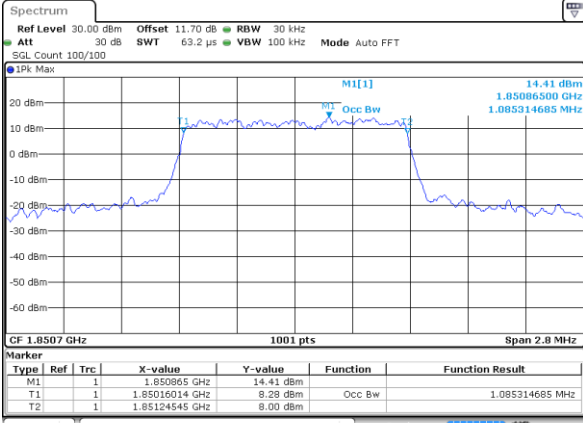

Date: 31 AUG 2017 10:15:06

LTE Band 25

Lowest Channel / 20MHz / QPSK

Date: 31 AUG 2017 10:21:59

Lowest Channel / 20MHz / 16QAM

Date: 31 AUG 2017 10:22:09

Middle Channel / 20MHz / QPSK

Date: 31 AUG 2017 10:29:02

Middle Channel / 20MHz / 16QAM

Date: 31 AUG 2017 10:29:12

Highest Channel / 20MHz / QPSK

Date: 31 AUG 2017 10:31:30

Highest Channel / 20MHz / 16QAM

Date: 31 AUG 2017 10:31:40

LTE Band 25

Lowest Channel / 1.4MHz / 64QAM

Date: 6 OCT 2017 23:38:42

Lowest Channel / 3MHz / 64QAM

Date: 6 OCT 2017 22:57:17

Middle Channel / 1.4MHz / 64QAM

Date: 6 OCT 2017 23:42:14

Middle Channel / 3MHz / 64QAM

Date: 6 OCT 2017 23:00:49

Highest Channel / 1.4MHz / 64QAM

Date: 6 OCT 2017 23:43:28

Highest Channel / 3MHz / 64QAM

Date: 6 OCT 2017 23:00:03

LTE Band 25

Lowest Channel / 5MHz / 64QAM

Date: 6 OCT 2017 23:05:34

Lowest Channel / 10MHz / 64QAM

Date: 6 OCT 2017 23:13:51