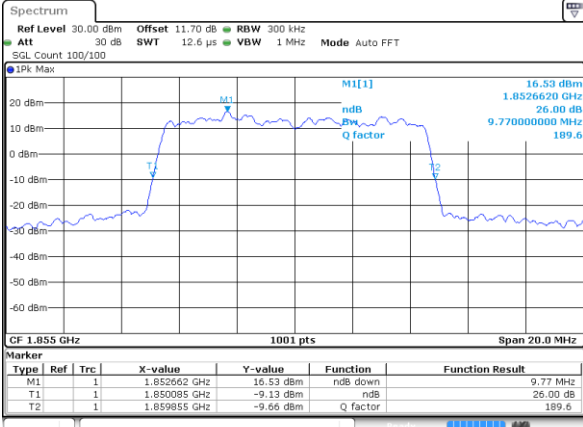

LTE Band 25

Lowest Channel / 10MHz / QPSK

Date: 31 AUG 2017 09:49:10