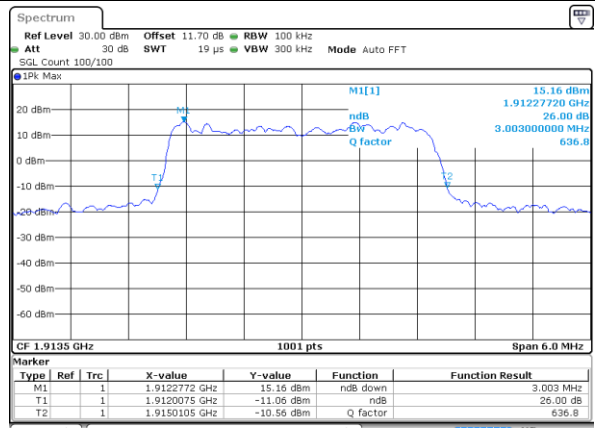

Date: 31 AUG 2017 11:03:04

Highest Channel / 1.4MHz / QPSK

Date: 31 AUG 2017 11:05:32

Highest Channel / 1.4MHz / 16QAM

Date: 31 AUG 2017 11:05:22

LTE Band 25

Lowest Channel / 3MHz / QPSK

Date: 31 AUG 2017 09:16:01

Lowest Channel / 3MHz / 16QAM

Date: 31 AUG 2017 09:16:11

Middle Channel / 3MHz / QPSK

Date: 31 AUG 2017 09:23:05

Middle Channel / 3MHz / 16QAM

Date: 31 AUG 2017 09:23:15

Highest Channel / 3MHz / QPSK

Date: 31 AUG 2017 09:25:43

Highest Channel / 3MHz / 16QAM

Date: 31 AUG 2017 09:25:33

LTE Band 25

Lowest Channel / 5MHz / QPSK

Date: 31 AUG 2017 09:32:36

Lowest Channel / 5MHz / 16QAM

Date: 31 AUG 2017 09:32:46

Middle Channel / 5MHz / QPSK