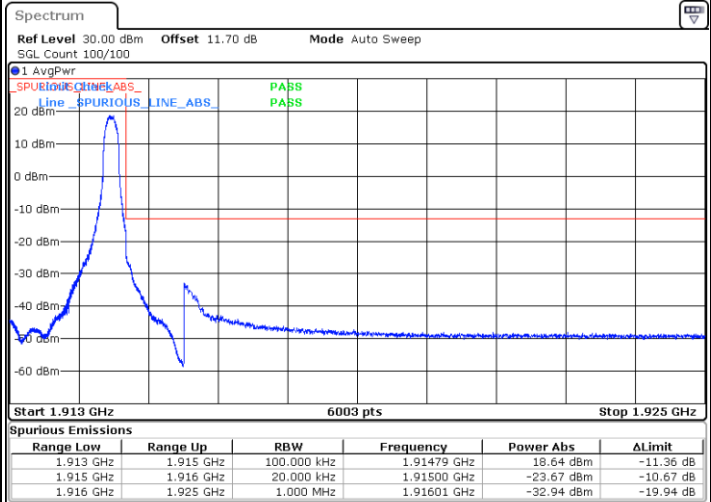

Date: 31 AUG 2017 10:57:09

Highest Band Edge / 1RB

Date: 31 AUG 2017 11:10:06

Lowest Band Edge / Full RB

Date: 31 AUG 2017 10:59:26

Highest Band Edge / Full RB

Date: 31 AUG 2017 11:06:40

LTE Band 25 / 1.4MHz / 16QAM

Lowest Band Edge / 1 RB

Date: 31 AUG 2017 10:58:18

Highest Band Edge / 1 RB

Date: 31 AUG 2017 11:08:58

Lowest Band Edge / Full RB

Date: 31 AUG 2017 11:00:35

Highest Band Edge / Full RB

Date: 31 AUG 2017 11:07:49

LTE Band 25 / 1.4MHz / 64QAM

Lowest Band Edge / 1 RB

Date: 6 OCT.2017 23:40:01

Highest Band Edge / 1 RB

Date: 6 OCT.2017 23:45:55

Lowest Band Edge / Full RB

Date: 6 OCT.2017 23:41:09

Highest Band Edge / Full RB

Date: 6 OCT.2017 23:44:46

LTE Band 25 / 3MHz / QPSK

Lowest Band Edge / 1RB

Date: 31 AUG 2017 09:17:20

Highest Band Edge / 1 RB

Date: 31 AUG 2017 09:30:17

Lowest Band Edge / Full RB

Date: 31 AUG 2017 09:19:38