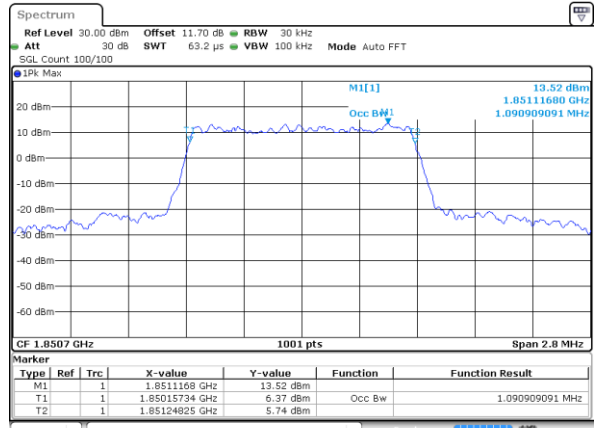

Date: 6 OCT 2017 23:25:50

Middle Channel / 20MHz / 64QAM

Date: 6 OCT 2017 23:34:07

Highest Channel / 15MHz / 64QAM

Date: 6 OCT 2017 23:27:04

Highest Channel / 20MHz / 64QAM

Date: 6 OCT 2017 23:35:21

Occupied Bandwidth

Mode	LTE Band 25 : 99%OBW(MHz)											
BW	1.4MHz		3MHz		5MHz		10MHz		15MHz		20MHz	
Mod.	QPSK	16QAM	QPSK	16QAM	QPSK	16QAM	QPSK	16QAM	QPSK	16QAM	QPSK	16QAM
Lowest CH	1.09	1.09	2.71	2.73	4.52	4.48	8.99	9.03	13.4	13.49	18.38	18.38
Middle CH	1.1	1.09	2.72	2.72	4.5	4.5	9.01	9.07	13.43	13.43	18.22	18.02
Highest CH	1.09	1.09	2.72	2.73	4.53	4.51	9.09	9.09	13.4	13.37	18.18	18.26
Mode	LTE Band 25 : 99%OBW(MHz)											
BW	1.4MHz		3MHz		5MHz		10MHz		15MHz		20MHz	
Mod.	64QAM		64QAM		64QAM		64QAM		64QAM		64QAM	
Lowest CH	1.09	-	2.75	-	4.5	-	9.03	-	13.37	-	18.38	-
Middle CH	1.1	-	2.73	-	4.49	-	9.05	-	13.37	-	18.22	-
Highest CH	1.1	-	2.72	-	4.52	-	9.05	-	13.4	-	18.42	-

LTE Band 25

Lowest Channel / 1.4MHz / QPSK

Date: 31 AUG 2017 10:55:30

Lowest Channel / 1.4MHz / 16QAM

Date: 31 AUG 2017 10:55:41

Middle Channel / 1.4MHz / QPSK

Date: 31 AUG 2017 11:02:34

Middle Channel / 1.4MHz / 16QAM

Date: 31 AUG 2017 11:02:44

Highest Channel / 1.4MHz / QPSK

Date: 31 AUG 2017 11:05:02

Highest Channel / 1.4MHz / 16QAM

Date: 31 AUG 2017 11:05:12

LTE Band 25

Lowest Channel / 3MHz / QPSK

Date: 31 AUG 2017 09:15:41