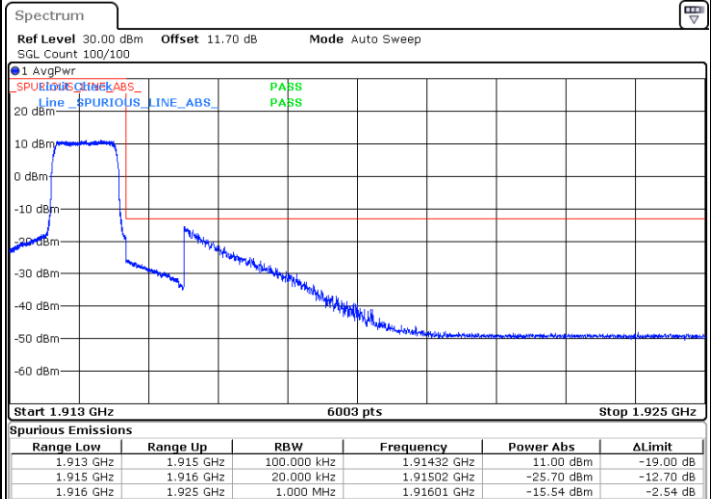

Date: 31 AUG 2017 10:57:09

Highest Band Edge / 1RB

Date: 31 AUG 2017 11:10:06

Lowest Band Edge / Full RB

Date: 31 AUG 2017 10:59:26

Highest Band Edge / Full RB

Date: 31 AUG 2017 11:06:40

LTE Band 25 / 1.4MHz / 16QAM

Lowest Band Edge / 1 RB

Date: 31 AUG 2017 10:58:18

Highest Band Edge / 1 RB

Date: 31 AUG 2017 11:08:58

Lowest Band Edge / Full RB

Date: 31 AUG 2017 11:00:35

Highest Band Edge / Full RB

Date: 31 AUG 2017 11:07:49

LTE Band 25 / 1.4MHz / 64QAM

Lowest Band Edge / 1 RB

Date: 6 OCT.2017 23:40:01

Highest Band Edge / 1 RB

Date: 6 OCT.2017 23:45:55

Lowest Band Edge / Full RB

Date: 6 OCT.2017 23:41:09

Highest Band Edge / Full RB

Date: 6 OCT.2017 23:44:46

LTE Band 25 / 3MHz / QPSK

Lowest Band Edge / 1RB

Date: 31 AUG 2017 09:17:20

Highest Band Edge / 1 RB

Date: 31 AUG 2017 09:30:17

Lowest Band Edge / Full RB

Date: 31 AUG 2017 09:19:38