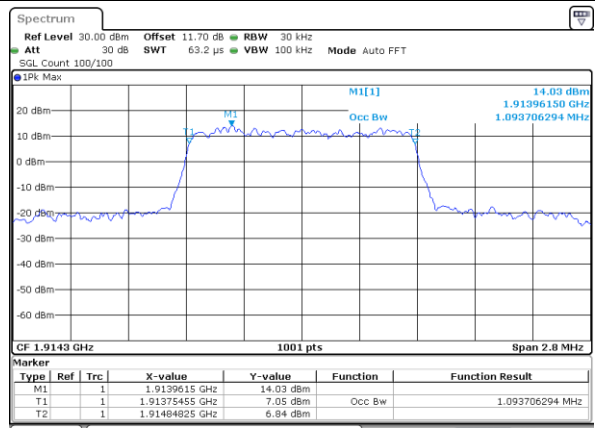

Mode	LTE Band 25 : 99%OBW(MHz)											
BW	1.4MHz		3MHz		5MHz		10MHz		15MHz		20MHz	
Mod.	QPSK	16QAM	QPSK	16QAM	QPSK	16QAM	QPSK	16QAM	QPSK	16QAM	QPSK	16QAM
Lowest CH	1.09	1.09	2.71	2.73	4.52	4.48	8.99	9.03	13.4	13.49	18.38	18.38
Middle CH	1.1	1.09	2.72	2.72	4.5	4.5	9.01	9.07	13.43	13.43	18.22	18.02
Highest CH	1.09	1.09	2.72	2.73	4.53	4.51	9.09	9.09	13.4	13.37	18.18	18.26
Mode	LTE Band 25 : 99%OBW(MHz)											
BW	1.4MHz		3MHz		5MHz		10MHz		15MHz		20MHz	
Mod.	64QAM		64QAM		64QAM		64QAM		64QAM		64QAM	
Lowest CH	1.09	-	2.75	-	4.5	-	9.03	-	13.37	-	18.38	-
Middle CH	1.1	-	2.73	-	4.49	-	9.05	-	13.37	-	18.22	-
Highest CH	1.1	-	2.72	-	4.52	-	9.05	-	13.4	-	18.42	-

LTE Band 25

Lowest Channel / 1.4MHz / QPSK

Date: 31 AUG 2017 10:55:30

Lowest Channel / 1.4MHz / 16QAM

Date: 31 AUG 2017 10:55:41

Middle Channel / 1.4MHz / QPSK

Date: 31 AUG 2017 11:02:34

Middle Channel / 1.4MHz / 16QAM

Date: 31 AUG 2017 11:02:44

Highest Channel / 1.4MHz / QPSK

Date: 31 AUG 2017 11:05:02

Highest Channel / 1.4MHz / 16QAM

Date: 31 AUG 2017 11:05:12

LTE Band 25

Lowest Channel / 3MHz / QPSK

Date: 31 AUG 2017 09:15:41