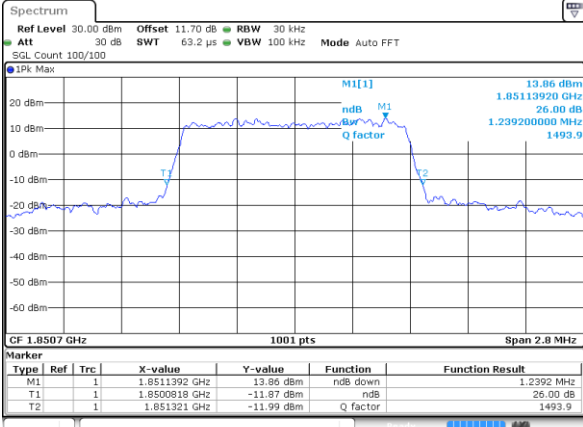

Date: 31 AUG 2017 10:15:16

LTE Band 25

Lowest Channel / 20MHz / QPSK

Date: 31 AUG 2017 10:22:19

Lowest Channel / 20MHz / 16QAM

Date: 31 AUG 2017 10:22:29

Middle Channel / 20MHz / QPSK

Date: 31 AUG 2017 10:29:22

Middle Channel / 20MHz / 16QAM

Date: 31 AUG 2017 10:29:32

Highest Channel / 20MHz / QPSK

Date: 31 AUG 2017 10:32:00

Highest Channel / 20MHz / 16QAM

Date: 31 AUG 2017 10:31:50

LTE Band 25

Lowest Channel / 1.4MHz / 64QAM

Lowest Channel / 3MHz / 64QAM

Middle Channel / 1.4MHz / 64QAM

Middle Channel / 3MHz / 64QAM

Highest Channel / 1.4MHz / 64QAM

Highest Channel / 3MHz / 64QAM

LTE Band 25

Lowest Channel / 5MHz / 64QAM

Date: 6 OCT 2017 23:05:44