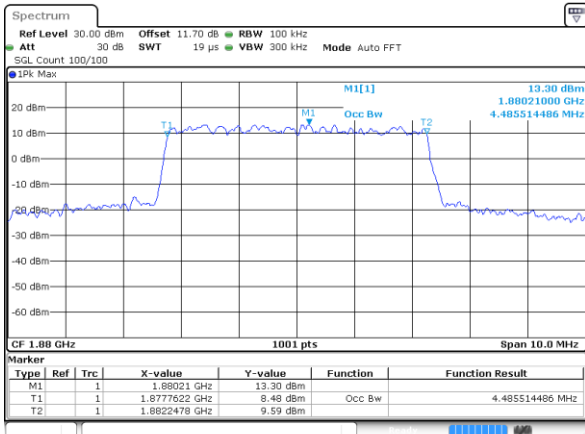

Date: 6 OCT 2017 23:38:42

Lowest Channel / 3MHz / 64QAM

Date: 6 OCT 2017 22:57:17

Middle Channel / 1.4MHz / 64QAM

Date: 6 OCT 2017 23:42:14

Middle Channel / 3MHz / 64QAM

Date: 6 OCT 2017 23:00:49

Highest Channel / 1.4MHz / 64QAM

Date: 6 OCT 2017 23:43:28

Highest Channel / 3MHz / 64QAM

Date: 6 OCT 2017 23:00:03

LTE Band 25

Lowest Channel / 5MHz / 64QAM

Date: 6 OCT 2017 23:05:34

Lowest Channel / 10MHz / 64QAM

Date: 6 OCT 2017 23:13:51

Middle Channel / 5MHz / 64QAM

Date: 6 OCT 2017 23:09:06

Middle Channel / 10MHz / 64QAM

Date: 6 OCT 2017 23:17:23

Highest Channel / 5MHz / 64QAM

Date: 6 OCT 2017 23:10:20

Highest Channel / 10MHz / 64QAM

Date: 6 OCT 2017 23:18:37