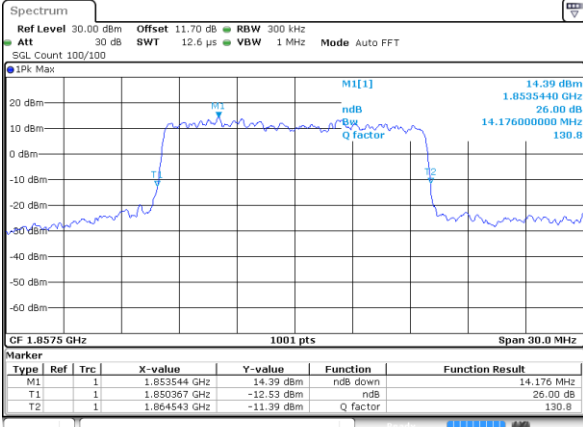

Highest Channel / 10MHz / QPSK

Date: 31 AUG 2017 09:56:51

Highest Channel / 10MHz / 16QAM

Date: 31 AUG 2017 09:58:41

LTE Band 25

Lowest Channel / 15MHz / QPSK

Date: 31 AUG 2017 10:05:45

Lowest Channel / 15MHz / 16QAM