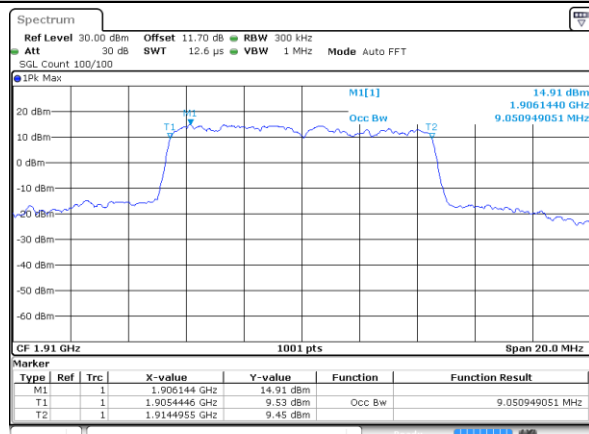

Date: 6 OCT 2017 23:43:28

Highest Channel / 3MHz / 64QAM

Date: 6 OCT 2017 23:00:03

LTE Band 25

Lowest Channel / 5MHz / 64QAM

Date: 6 OCT 2017 23:05:34

Lowest Channel / 10MHz / 64QAM

Date: 6 OCT 2017 23:13:51

Middle Channel / 5MHz / 64QAM

Date: 6 OCT 2017 23:09:06

Middle Channel / 10MHz / 64QAM

Date: 6 OCT 2017 23:17:23

Highest Channel / 5MHz / 64QAM

Date: 6 OCT 2017 23:10:20

Highest Channel / 10MHz / 64QAM

Date: 6 OCT 2017 23:18:37

LTE Band 25

Lowest Channel / 15MHz / 64QAM

Date: 6.OCT.2017 23.22.08

Lowest Channel / 20MHz / 64QAM

Date: 6.OCT.2017 23.30.26

Middle Channel / 15MHz / 64QAM

Date: 6.OCT.2017 23.25.40

Middle Channel / 20MHz / 64QAM

Date: 6.OCT.2017 23.33.57

Highest Channel / 15MHz / 64QAM

Date: 6.OCT.2017 23.26.54

Highest Channel / 20MHz / 64QAM

Date: 6.OCT.2017 23.35.11

Conducted Band Edge

LTE Band 25 / 1.4MHz / QPSK

Lowest Band Edge / 1RB