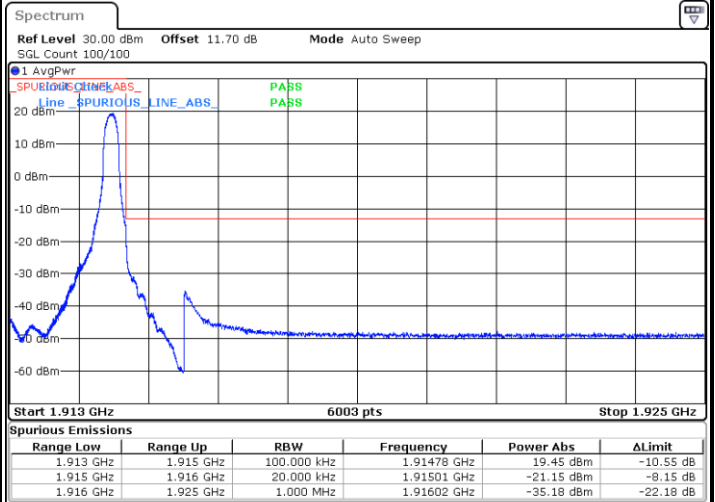

LTE Band 25

Lowest Channel / 15MHz / 64QAM

Date: 6.OCT.2017 23.22.08

Lowest Channel / 20MHz / 64QAM

Date: 6.OCT.2017 23.30.26

Middle Channel / 15MHz / 64QAM

Date: 6.OCT.2017 23.25.40

Middle Channel / 20MHz / 64QAM

Date: 6.OCT.2017 23.33.57

Highest Channel / 15MHz / 64QAM

Date: 6.OCT.2017 23.26.54

Highest Channel / 20MHz / 64QAM

Date: 6.OCT.2017 23.35.11

Conducted Band Edge

LTE Band 25 / 1.4MHz / QPSK

Lowest Band Edge / 1RB

Date: 31 AUG 2017 10:57:09

Highest Band Edge / 1RB

Date: 31 AUG 2017 11:10:06

Lowest Band Edge / Full RB

Date: 31 AUG 2017 10:59:26

Highest Band Edge / Full RB

Date: 31 AUG 2017 11:06:40

LTE Band 25 / 1.4MHz / 16QAM

Lowest Band Edge / 1 RB

Date: 31 AUG 2017 10:58:18

Highest Band Edge / 1 RB

Date: 31 AUG 2017 11:08:58

Lowest Band Edge / Full RB

Date: 31 AUG 2017 11:00:35

Highest Band Edge / Full RB

Date: 31 AUG 2017 11:07:49