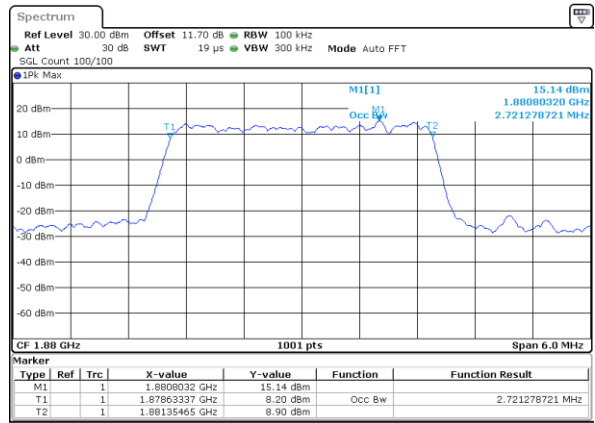

Date: 31 AUG 2017 11:02:44

Highest Channel / 1.4MHz / QPSK

Date: 31 AUG 2017 11:05:02

Highest Channel / 1.4MHz / 16QAM

Date: 31 AUG 2017 11:05:12

LTE Band 25

Lowest Channel / 3MHz / QPSK

Date: 31 AUG 2017 09:15:41

Lowest Channel / 3MHz / 16QAM

Date: 31 AUG 2017 09:15:51

Middle Channel / 3MHz / QPSK

Date: 31 AUG 2017 09:22:45

Middle Channel / 3MHz / 16QAM

Date: 31 AUG 2017 09:22:55

Highest Channel / 3MHz / QPSK

Date: 31 AUG 2017 09:25:13

Highest Channel / 3MHz / 16QAM

Date: 31 AUG 2017 09:25:23

LTE Band 25

Lowest Channel / 5MHz / QPSK

Date: 31 AUG 2017 09:32:16

Lowest Channel / 5MHz / 16QAM

Date: 31 AUG 2017 09:32:26

Middle Channel / 5MHz / QPSK