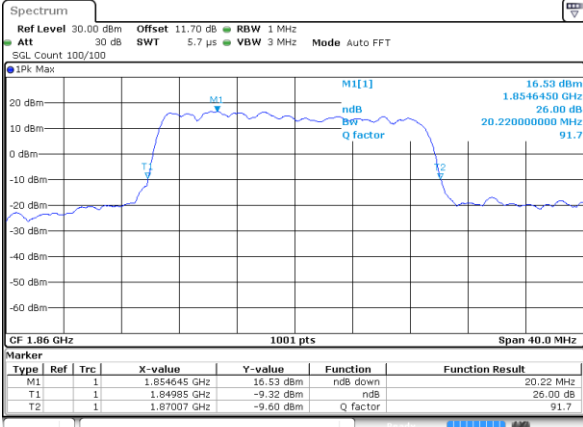

Date: 31 AUG 2017 10:05:55

Middle Channel / 15MHz / QPSK

Date: 31 AUG 2017 10:12:48

Middle Channel / 15MHz / 16QAM

Date: 31 AUG 2017 10:12:58

Highest Channel / 15MHz / QPSK

Date: 31 AUG 2017 10:15:26

Highest Channel / 15MHz / 16QAM

Date: 31 AUG 2017 10:15:16

LTE Band 25

Lowest Channel / 20MHz / QPSK

Date: 31 AUG 2017 10:22:19

Lowest Channel / 20MHz / 16QAM

Date: 31 AUG 2017 10:22:29

Middle Channel / 20MHz / QPSK

Date: 31 AUG 2017 10:29:22