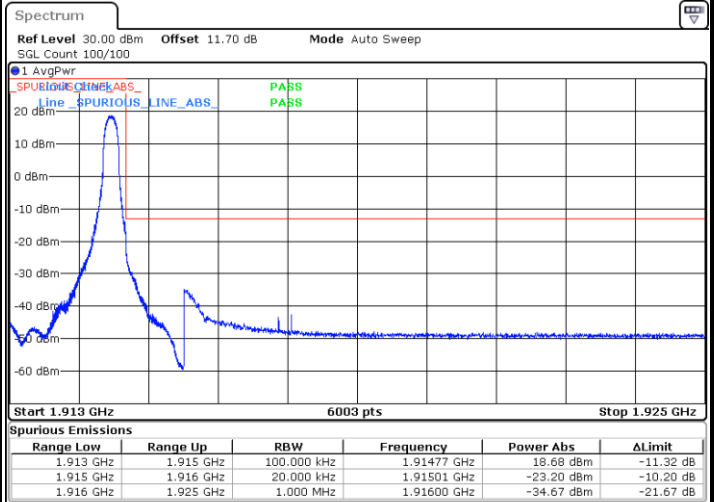

Date: 6.OCT.2017 23.33.57

Highest Channel / 15MHz / 64QAM

Date: 6.OCT.2017 23.26.54

Highest Channel / 20MHz / 64QAM

Date: 6.OCT.2017 23.35.11

Conducted Band Edge

LTE Band 25 / 1.4MHz / QPSK

Lowest Band Edge / 1RB

Date: 31 AUG 2017 10:57:09

Highest Band Edge / 1RB

Date: 31 AUG 2017 11:10:06

Lowest Band Edge / Full RB

Date: 31 AUG 2017 10:59:26

Highest Band Edge / Full RB

Date: 31 AUG 2017 11:06:40

LTE Band 25 / 1.4MHz / 16QAM

Lowest Band Edge / 1 RB

Date: 31 AUG 2017 10:58:18

Highest Band Edge / 1 RB

Date: 31 AUG 2017 11:08:58

Lowest Band Edge / Full RB

Date: 31 AUG 2017 11:00:35

Highest Band Edge / Full RB

Date: 31 AUG 2017 11:07:49

LTE Band 25 / 1.4MHz / 64QAM

Lowest Band Edge / 1 RB

Date: 6 OCT.2017 23:40:01

Highest Band Edge / 1 RB

Date: 6 OCT.2017 23:45:55

Lowest Band Edge / Full RB

Date: 6 OCT.2017 23:41:09

Highest Band Edge / Full RB