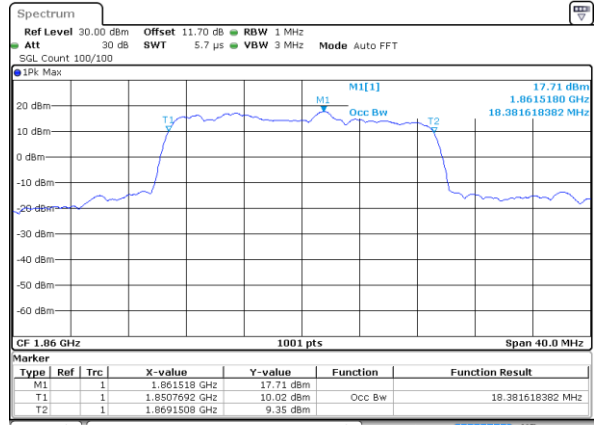

Middle Channel / 5MHz / 64QAM

Date: 6 OCT 2017 23:09:06

Middle Channel / 10MHz / 64QAM

Date: 6 OCT 2017 23:17:23

Highest Channel / 5MHz / 64QAM

Date: 6 OCT 2017 23:10:20

Highest Channel / 10MHz / 64QAM

Date: 6 OCT 2017 23:18:37

LTE Band 25

Lowest Channel / 15MHz / 64QAM

Date: 6.OCT.2017 23.22.08

Lowest Channel / 20MHz / 64QAM

Date: 6.OCT.2017 23.30.26

Middle Channel / 15MHz / 64QAM

Date: 6.OCT.2017 23.25.40

Middle Channel / 20MHz / 64QAM

Date: 6.OCT.2017 23.33.57

Highest Channel / 15MHz / 64QAM

Date: 6.OCT.2017 23.26.54

Highest Channel / 20MHz / 64QAM

Date: 6.OCT.2017 23.35.11

Conducted Band Edge

LTE Band 25 / 1.4MHz / QPSK

Lowest Band Edge / 1RB

Date: 31 AUG 2017 10:57:09

Highest Band Edge / 1RB

Date: 31 AUG 2017 11:10:06

Lowest Band Edge / Full RB

Date: 31 AUG 2017 10:59:26

Highest Band Edge / Full RB

Date: 31 AUG 2017 11:06:40

LTE Band 25 / 1.4MHz / 16QAM