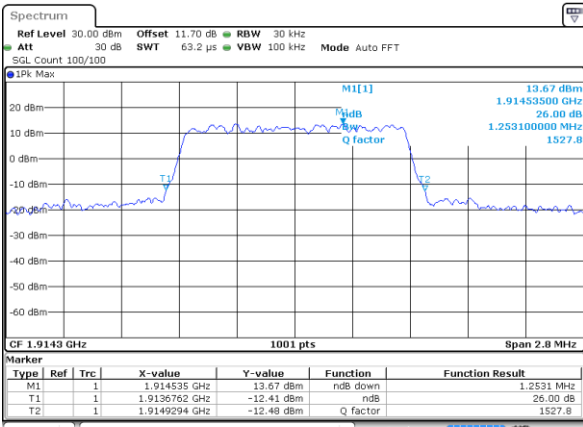

Middle Channel / 20MHz / 16QAM

Date: 31 AUG 2017 10:29:32

Highest Channel / 20MHz / QPSK

Date: 31 AUG 2017 10:32:00

Highest Channel / 20MHz / 16QAM

Date: 31 AUG 2017 10:31:50

LTE Band 25

Lowest Channel / 1.4MHz / 64QAM

Lowest Channel / 3MHz / 64QAM

Middle Channel / 1.4MHz / 64QAM

Middle Channel / 3MHz / 64QAM

Highest Channel / 1.4MHz / 64QAM

Highest Channel / 3MHz / 64QAM

LTE Band 25

Lowest Channel / 5MHz / 64QAM

Date: 6 OCT 2017 23:05:44