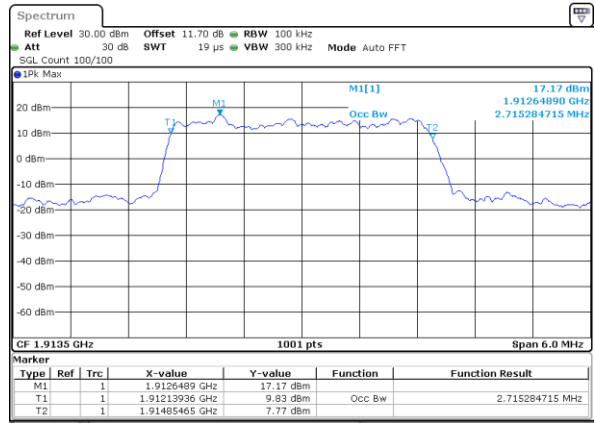

Middle Channel / 20MHz / 16QAM

Date: 31 AUG 2017 10:29:12

Highest Channel / 20MHz / QPSK

Date: 31 AUG 2017 10:31:30

Highest Channel / 20MHz / 16QAM

Date: 31 AUG 2017 10:31:40

LTE Band 25

Lowest Channel / 1.4MHz / 64QAM

Date: 6 OCT 2017 23:38:42

Lowest Channel / 3MHz / 64QAM

Date: 6 OCT 2017 22:57:17

Middle Channel / 1.4MHz / 64QAM

Date: 6 OCT 2017 23:42:14

Middle Channel / 3MHz / 64QAM

Date: 6 OCT 2017 23:00:49

Highest Channel / 1.4MHz / 64QAM

Date: 6 OCT 2017 23:43:28

Highest Channel / 3MHz / 64QAM

Date: 6 OCT 2017 23:00:03

LTE Band 25

Lowest Channel / 5MHz / 64QAM

Date: 6 OCT 2017 23:05:34

Lowest Channel / 10MHz / 64QAM

Date: 6 OCT 2017 23:13:51