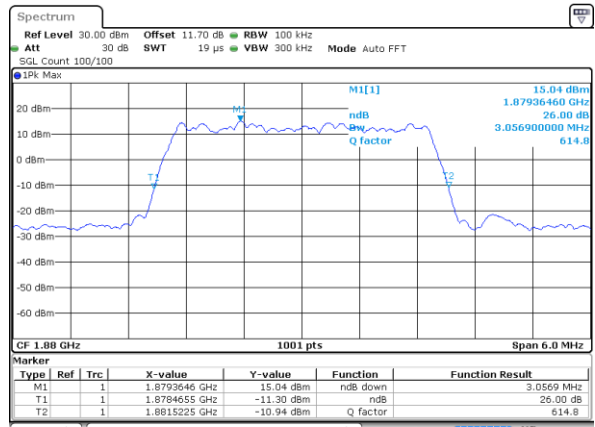

Date: 31 AUG 2017 11:03:04

Highest Channel / 1.4MHz / QPSK

Date: 31 AUG 2017 11:05:32

Highest Channel / 1.4MHz / 16QAM

Date: 31 AUG 2017 11:05:22

LTE Band 25

Lowest Channel / 3MHz / QPSK

Date: 31 AUG 2017 09:16:01

Lowest Channel / 3MHz / 16QAM

Date: 31 AUG 2017 09:16:11

Middle Channel / 3MHz / QPSK

Date: 31 AUG 2017 09:23:05

Middle Channel / 3MHz / 16QAM

Date: 31 AUG 2017 09:23:15

Highest Channel / 3MHz / QPSK

Date: 31 AUG 2017 09:25:43

Highest Channel / 3MHz / 16QAM

Date: 31 AUG 2017 09:25:33

LTE Band 25

Lowest Channel / 5MHz / QPSK

Date: 31 AUG 2017 09:32:36

Lowest Channel / 5MHz / 16QAM

Date: 31 AUG 2017 09:32:46

Middle Channel / 5MHz / QPSK

Date: 31 AUG 2017 09:39:39

Middle Channel / 5MHz / 16QAM

Date: 31 AUG 2017 09:39:49

Highest Channel / 5MHz / QPSK

Date: 31 AUG 2017 09:42:17

Highest Channel / 5MHz / 16QAM

Date: 31 AUG 2017 09:42:07

LTE Band 25