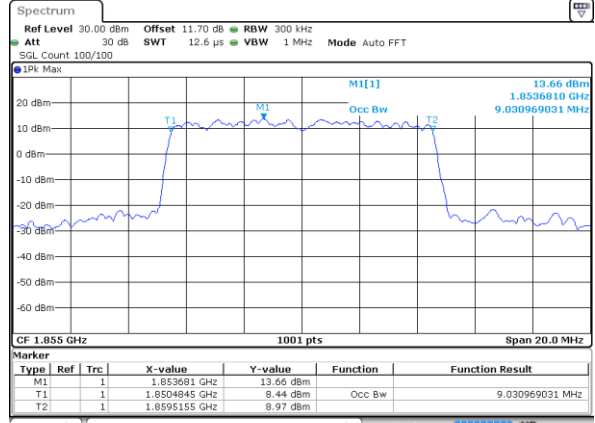

Lowest Channel / 10MHz / 16QAM

Date: 31 AUG 2017 09:49:00