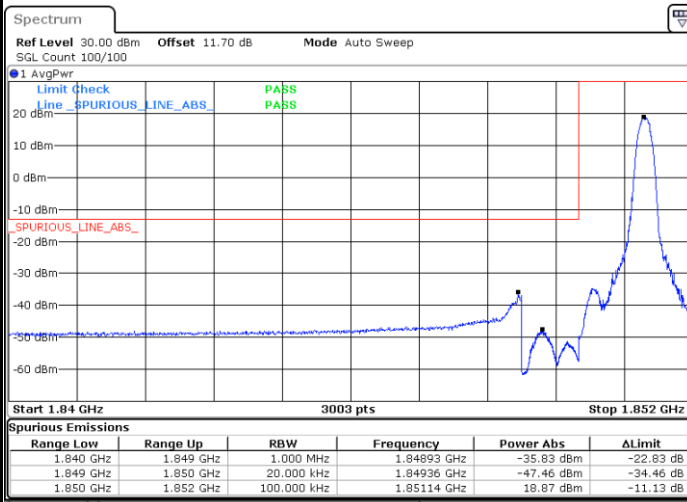

Date: 6.OCT.2017 23.33.57

Highest Channel / 15MHz / 64QAM

Date: 6.OCT.2017 23.26.54

Highest Channel / 20MHz / 64QAM

Date: 6.OCT.2017 23.35.11

Conducted Band Edge

LTE Band 25 / 1.4MHz / QPSK

Lowest Band Edge / 1RB

Date: 31 AUG 2017 10:57:09

Highest Band Edge / 1RB

Date: 31 AUG 2017 11:10:06

Lowest Band Edge / Full RB

Date: 31 AUG 2017 10:59:26

Highest Band Edge / Full RB

Date: 31 AUG 2017 11:06:40

LTE Band 25 / 1.4MHz / 16QAM

Lowest Band Edge / 1 RB

Date: 31 AUG 2017 10:58:18

Highest Band Edge / 1 RB

Date: 31 AUG 2017 11:08:58

Lowest Band Edge / Full RB

Date: 31 AUG 2017 11:00:35

Highest Band Edge / Full RB

Date: 31 AUG 2017 11:07:49

LTE Band 25 / 1.4MHz / 64QAM

Lowest Band Edge / 1 RB

Date: 6 OCT.2017 23:40:01

Highest Band Edge / 1 RB

Date: 6 OCT.2017 23:45:55

Lowest Band Edge / Full RB

Date: 6 OCT.2017 23:41:09

Highest Band Edge / Full RB