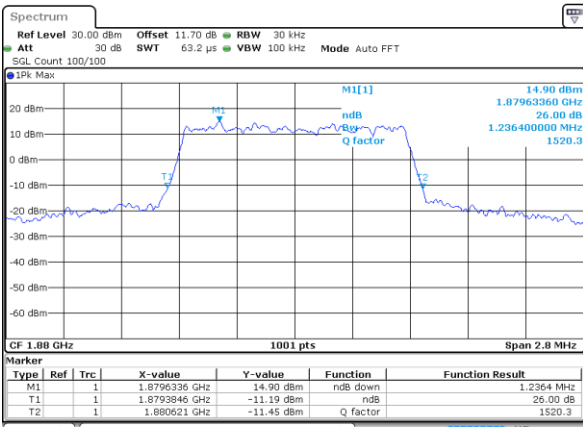

Middle Channel / 20MHz / 16QAM

Date: 31 AUG 2017 10:29:32

Highest Channel / 20MHz / QPSK

Date: 31 AUG 2017 10:32:00

Highest Channel / 20MHz / 16QAM

Date: 31 AUG 2017 10:31:50

LTE Band 25

Lowest Channel / 1.4MHz / 64QAM

Lowest Channel / 3MHz / 64QAM

Middle Channel / 1.4MHz / 64QAM

Middle Channel / 3MHz / 64QAM

Highest Channel / 1.4MHz / 64QAM

Highest Channel / 3MHz / 64QAM

LTE Band 25

Lowest Channel / 5MHz / 64QAM

Date: 6 OCT 2017 23:05:44