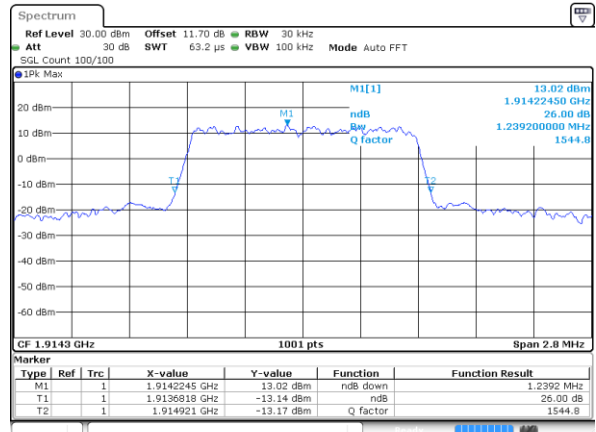

Date: 7.OCT.2017 00:02:06

Highest Channel / 1RB

Date: 7.OCT.2017 00:03:00

Highest Channel / Full RB

Date: 7.OCT.2017 00:03:11

26dB Bandwidth

Mode	LTE Band 25 : 26dB BW(MHz)											
BW	1.4MHz		3MHz		5MHz		10MHz		15MHz		20MHz	
Mod.	QPSK	16QAM	QPSK	16QAM	QPSK	16QAM	QPSK	16QAM	QPSK	16QAM	QPSK	16QAM
Lowest CH	1.23	1.23	3.08	3.08	4.93	4.92	9.77	9.79	14.18	14.45	20.22	20.26
Middle CH	1.22	1.23	3.03	3.06	4.95	4.86	9.87	9.63	14.33	14.27	20.06	20.18
Highest CH	1.24	1.24	3.05	3.00	4.97	4.92	9.91	9.85	14.27	14.21	20.10	20.14
Mode	LTE Band 25 : 26dB BW(MHz)											
BW	1.4MHz		3MHz		5MHz		10MHz		15MHz		20MHz	
Mod.	64QAM		64QAM		64QAM		64QAM		64QAM		64QAM	
Lowest CH	1.24	-	3	-	4.84	-	9.89	-	14.21	-	20.26	-
Middle CH	1.24	-	3.08	-	4.96	-	9.85	-	14.51	-	20.22	-
Highest CH	1.25	-	3.06	-	4.98	-	9.75	-	14.42	-	20.06	-

LTE Band 25

Lowest Channel / 1.4MHz / QPSK

Date: 31 AUG 2017 10:55:51

Lowest Channel / 1.4MHz / 16QAM

Date: 31 AUG 2017 10:56:01

Middle Channel / 1.4MHz / QPSK

Date: 31 AUG 2017 11:02:54

Middle Channel / 1.4MHz / 16QAM

Date: 31 AUG 2017 11:03:04

Highest Channel / 1.4MHz / QPSK

Date: 31 AUG 2017 11:05:32

Highest Channel / 1.4MHz / 16QAM

Date: 31 AUG 2017 11:05:22

LTE Band 25

Lowest Channel / 3MHz / QPSK

Date: 31 AUG 2017 09:16:01