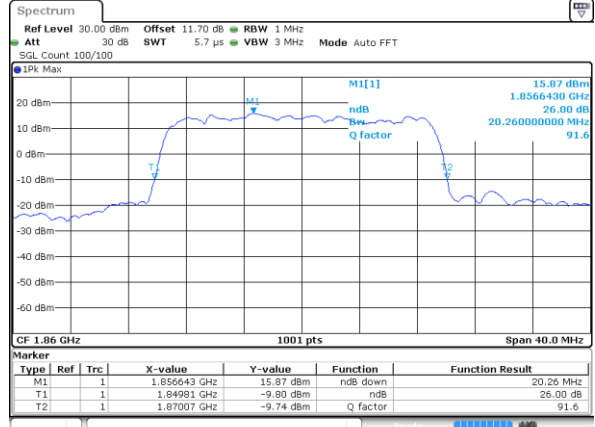

Date: 31 AUG 2017 10:15:16

LTE Band 25

Lowest Channel / 20MHz / QPSK

Date: 31 AUG 2017 10:22:19

Lowest Channel / 20MHz / 16QAM

Date: 31 AUG 2017 10:22:29

Middle Channel / 20MHz / QPSK

Date: 31 AUG 2017 10:29:22

Middle Channel / 20MHz / 16QAM

Date: 31 AUG 2017 10:29:32

Highest Channel / 20MHz / QPSK

Date: 31 AUG 2017 10:32:00

Highest Channel / 20MHz / 16QAM

Date: 31 AUG 2017 10:31:50

LTE Band 25

Lowest Channel / 1.4MHz / 64QAM