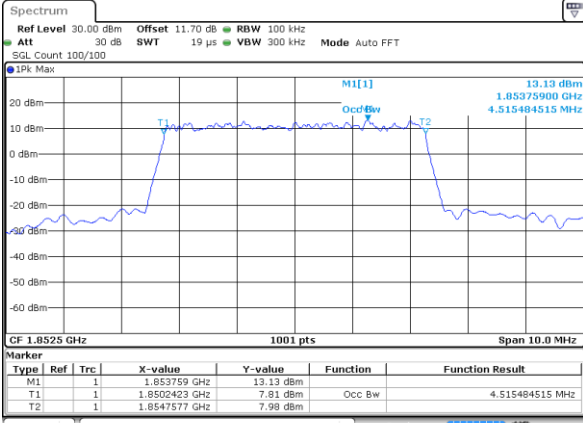

Highest Channel / 3MHz / 16QAM

Date: 31 AUG 2017 09:25:23

LTE Band 25

Lowest Channel / 5MHz / QPSK

Date: 31 AUG 2017 09:32:16

Lowest Channel / 5MHz / 16QAM

Date: 31 AUG 2017 09:32:26

Middle Channel / 5MHz / QPSK

Date: 31 AUG 2017 09:39:19

Middle Channel / 5MHz / 16QAM

Date: 31 AUG 2017 09:39:29

Highest Channel / 5MHz / QPSK

Date: 31 AUG 2017 09:41:47

Highest Channel / 5MHz / 16QAM

Date: 31 AUG 2017 09:41:57

LTE Band 25