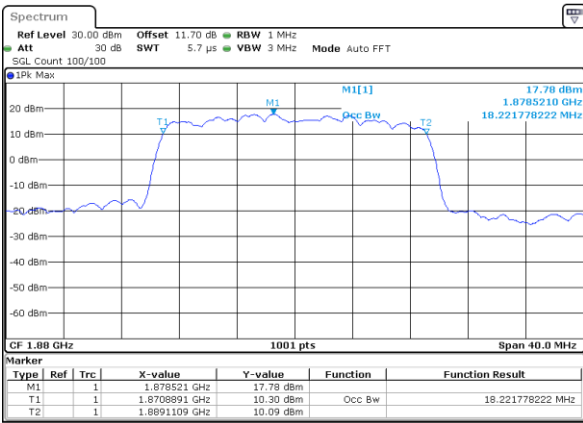

Date: 31 AUG 2017 10:15:06

LTE Band 25

Lowest Channel / 20MHz / QPSK

Date: 31 AUG 2017 10:21:59

Lowest Channel / 20MHz / 16QAM

Date: 31 AUG 2017 10:22:09

Middle Channel / 20MHz / QPSK

Date: 31 AUG 2017 10:29:02

Middle Channel / 20MHz / 16QAM

Date: 31 AUG 2017 10:29:12

Highest Channel / 20MHz / QPSK

Date: 31 AUG 2017 10:31:30

Highest Channel / 20MHz / 16QAM

Date: 31 AUG 2017 10:31:40

LTE Band 25

Lowest Channel / 1.4MHz / 64QAM