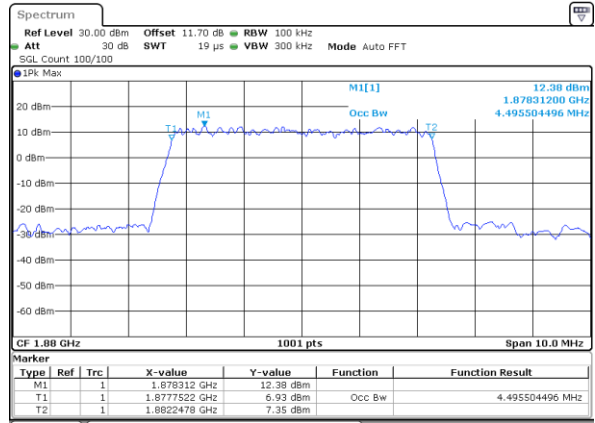

Highest Channel / 3MHz / 16QAM

Date: 31 AUG 2017 09:25:23

LTE Band 25

Lowest Channel / 5MHz / QPSK

Date: 31 AUG 2017 09:32:16

Lowest Channel / 5MHz / 16QAM

Date: 31 AUG 2017 09:32:26

Middle Channel / 5MHz / QPSK

Date: 31 AUG 2017 09:39:19

Middle Channel / 5MHz / 16QAM

Date: 31 AUG 2017 09:39:29

Highest Channel / 5MHz / QPSK

Date: 31 AUG 2017 09:41:47

Highest Channel / 5MHz / 16QAM

Date: 31 AUG 2017 09:41:57

LTE Band 25