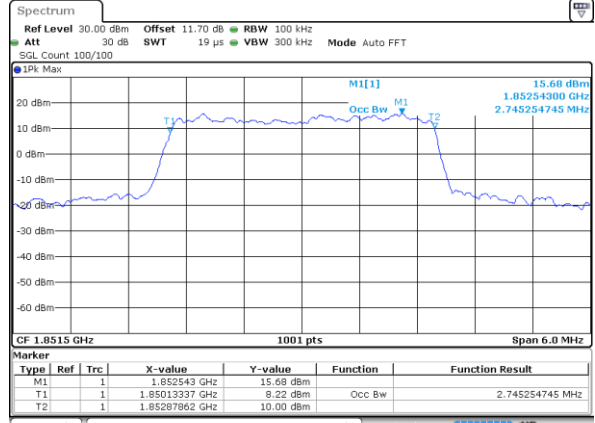

Date: 31 AUG 2017 10:15:06

LTE Band 25

Lowest Channel / 20MHz / QPSK

Date: 31 AUG 2017 10:21:59

Lowest Channel / 20MHz / 16QAM

Date: 31 AUG 2017 10:22:09

Middle Channel / 20MHz / QPSK

Date: 31 AUG 2017 10:29:02

Middle Channel / 20MHz / 16QAM

Date: 31 AUG 2017 10:29:12

Highest Channel / 20MHz / QPSK

Date: 31 AUG 2017 10:31:30

Highest Channel / 20MHz / 16QAM

Date: 31 AUG 2017 10:31:40

LTE Band 25

Lowest Channel / 1.4MHz / 64QAM

Date: 6 OCT 2017 23:38:42

Lowest Channel / 3MHz / 64QAM

Date: 6 OCT 2017 22:57:17

Middle Channel / 1.4MHz / 64QAM

Date: 6 OCT 2017 23:42:14

Middle Channel / 3MHz / 64QAM

Date: 6 OCT 2017 23:00:49

Highest Channel / 1.4MHz / 64QAM

Date: 6 OCT 2017 23:43:28

Highest Channel / 3MHz / 64QAM

Date: 6 OCT 2017 23:00:03

LTE Band 25

Lowest Channel / 5MHz / 64QAM

Date: 6 OCT 2017 23:05:34

Lowest Channel / 10MHz / 64QAM

Date: 6 OCT 2017 23:13:51