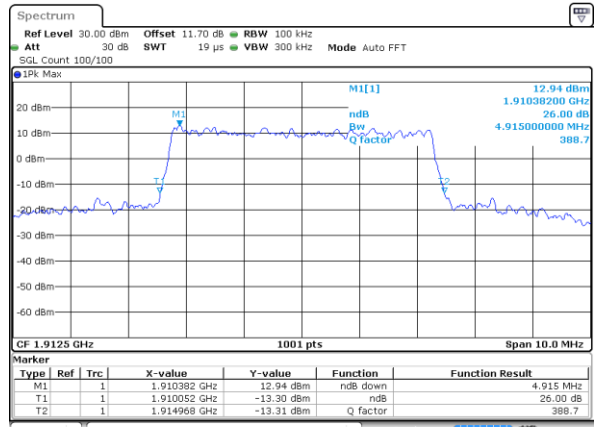

Date: 31 AUG 2017 09:39:39

Middle Channel / 5MHz / 16QAM

Date: 31 AUG 2017 09:39:49

Highest Channel / 5MHz / QPSK

Date: 31 AUG 2017 09:42:17

Highest Channel / 5MHz / 16QAM

Date: 31 AUG 2017 09:42:07

LTE Band 25