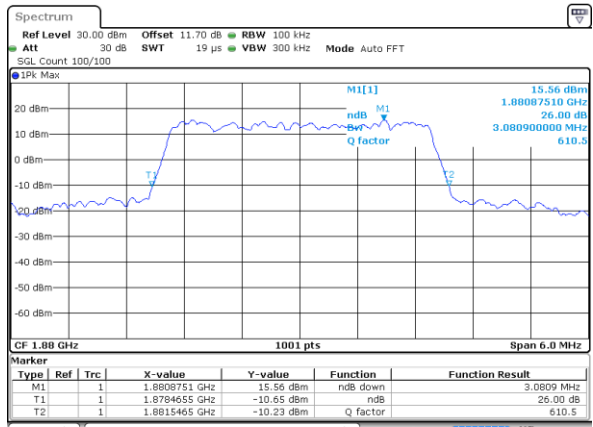

Date: 31 AUG 2017 10:15:16

LTE Band 25

Lowest Channel / 20MHz / QPSK

Date: 31 AUG 2017 10:22:19

Lowest Channel / 20MHz / 16QAM

Date: 31 AUG 2017 10:22:29

Middle Channel / 20MHz / QPSK

Date: 31 AUG 2017 10:29:22

Middle Channel / 20MHz / 16QAM

Date: 31 AUG 2017 10:29:32

Highest Channel / 20MHz / QPSK

Date: 31 AUG 2017 10:32:00

Highest Channel / 20MHz / 16QAM

Date: 31 AUG 2017 10:31:50

LTE Band 25

Lowest Channel / 1.4MHz / 64QAM

Lowest Channel / 3MHz / 64QAM

Middle Channel / 1.4MHz / 64QAM

Middle Channel / 3MHz / 64QAM

Highest Channel / 1.4MHz / 64QAM

Highest Channel / 3MHz / 64QAM

LTE Band 25

Lowest Channel / 5MHz / 64QAM

Date: 6 OCT 2017 23:05:44