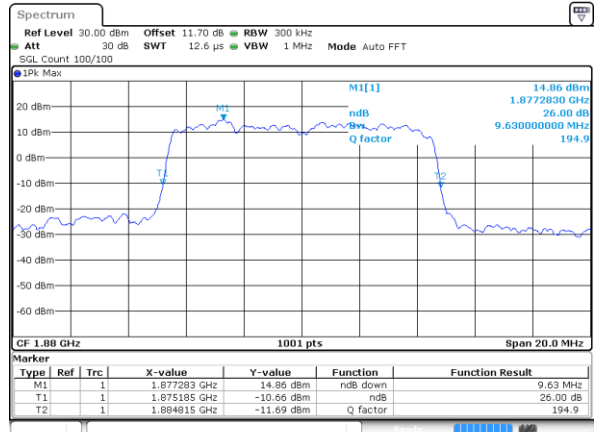

Lowest Channel / 10MHz / QPSK

Date: 31 AUG 2017 09:49:10

Lowest Channel / 10MHz / 16QAM

Date: 31 AUG 2017 09:49:20

Middle Channel / 10MHz / QPSK

Date: 31 AUG 2017 09:56:13

Middle Channel / 10MHz / 16QAM

Date: 31 AUG 2017 09:56:23

Highest Channel / 10MHz / QPSK

Date: 31 AUG 2017 09:56:51

Highest Channel / 10MHz / 16QAM

Date: 31 AUG 2017 09:58:41

LTE Band 25

Lowest Channel / 15MHz / QPSK

Date: 31 AUG 2017 10:05:45

Lowest Channel / 15MHz / 16QAM