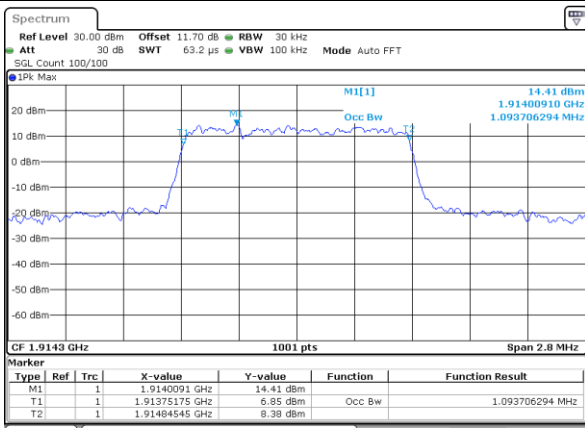

Mode	LTE Band 25 : 99%OBW(MHz)											
BW	1.4MHz		3MHz		5MHz		10MHz		15MHz		20MHz	
Mod.	QPSK	16QAM	QPSK	16QAM	QPSK	16QAM	QPSK	16QAM	QPSK	16QAM	QPSK	16QAM
Lowest CH	1.09	1.09	2.71	2.73	4.52	4.48	8.99	9.03	13.4	13.49	18.38	18.38
Middle CH	1.1	1.09	2.72	2.72	4.5	4.5	9.01	9.07	13.43	13.43	18.22	18.02
Highest CH	1.09	1.09	2.72	2.73	4.53	4.51	9.09	9.09	13.4	13.37	18.18	18.26
Mode	LTE Band 25 : 99%OBW(MHz)											
BW	1.4MHz		3MHz		5MHz		10MHz		15MHz		20MHz	
Mod.	64QAM		64QAM		64QAM		64QAM		64QAM		64QAM	
Lowest CH	1.09	-	2.75	-	4.5	-	9.03	-	13.37	-	18.38	-
Middle CH	1.1	-	2.73	-	4.49	-	9.05	-	13.37	-	18.22	-
Highest CH	1.1	-	2.72	-	4.52	-	9.05	-	13.4	-	18.42	-

LTE Band 25

Lowest Channel / 1.4MHz / QPSK

Date: 31 AUG 2017 10:55:30

Lowest Channel / 1.4MHz / 16QAM

Date: 31 AUG 2017 10:55:41

Middle Channel / 1.4MHz / QPSK

Date: 31 AUG 2017 11:02:34

Middle Channel / 1.4MHz / 16QAM

Date: 31 AUG 2017 11:02:44

Highest Channel / 1.4MHz / QPSK

Date: 31 AUG 2017 11:05:02

Highest Channel / 1.4MHz / 16QAM

Date: 31 AUG 2017 11:05:12

LTE Band 25

Lowest Channel / 3MHz / QPSK

Date: 31 AUG 2017 09:15:41