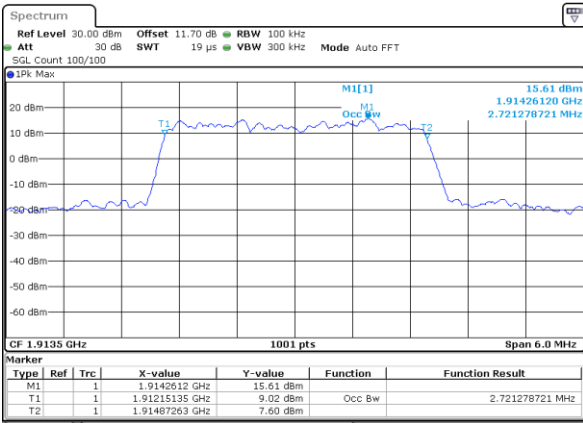

Date: 31 AUG 2017 11:02:44

Highest Channel / 1.4MHz / QPSK

Date: 31 AUG 2017 11:05:02

Highest Channel / 1.4MHz / 16QAM

Date: 31 AUG 2017 11:05:12

LTE Band 25

Lowest Channel / 3MHz / QPSK

Date: 31 AUG 2017 09:15:41

Lowest Channel / 3MHz / 16QAM

Date: 31 AUG 2017 09:15:51

Middle Channel / 3MHz / QPSK

Date: 31 AUG 2017 09:22:45

Middle Channel / 3MHz / 16QAM

Date: 31 AUG 2017 09:22:55

Highest Channel / 3MHz / QPSK

Date: 31 AUG 2017 09:25:13

Highest Channel / 3MHz / 16QAM

Date: 31 AUG 2017 09:25:23

LTE Band 25

Lowest Channel / 5MHz / QPSK

Date: 31 AUG 2017 09:32:16

Lowest Channel / 5MHz / 16QAM

Date: 31 AUG 2017 09:32:26

Middle Channel / 5MHz / QPSK