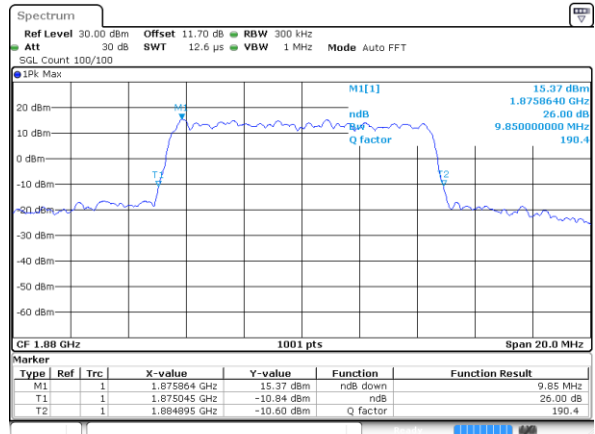

Lowest Channel / 10MHz / 64QAM

Date: 6 OCT 2017 23:14:01

Middle Channel / 5MHz / 64QAM

Date: 6 OCT 2017 23:09:16

Middle Channel / 10MHz / 64QAM

Date: 6 OCT 2017 23:17:33

Highest Channel / 5MHz / 64QAM

Date: 6 OCT 2017 23:10:30

Highest Channel / 10MHz / 64QAM

Date: 6 OCT 2017 23:18:47

LTE Band 25

Lowest Channel / 15MHz / 64QAM

Date: 6 OCT 2017 23:22:18

Lowest Channel / 20MHz / 64QAM

Date: 6 OCT 2017 23:30:36

Middle Channel / 15MHz / 64QAM