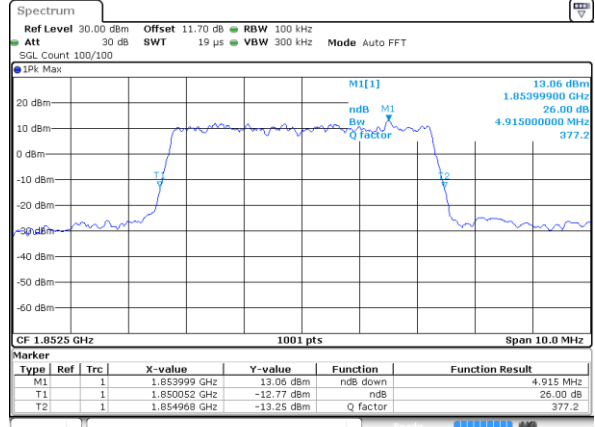

Highest Channel / 3MHz / 16QAM

Date: 31 AUG 2017 09:25:33

LTE Band 25

Lowest Channel / 5MHz / QPSK

Date: 31 AUG 2017 09:32:36

Lowest Channel / 5MHz / 16QAM

Date: 31 AUG 2017 09:32:46

Middle Channel / 5MHz / QPSK

Date: 31 AUG 2017 09:39:39

Middle Channel / 5MHz / 16QAM

Date: 31 AUG 2017 09:39:49

Highest Channel / 5MHz / QPSK

Date: 31 AUG 2017 09:42:17

Highest Channel / 5MHz / 16QAM

Date: 31 AUG 2017 09:42:07

LTE Band 25