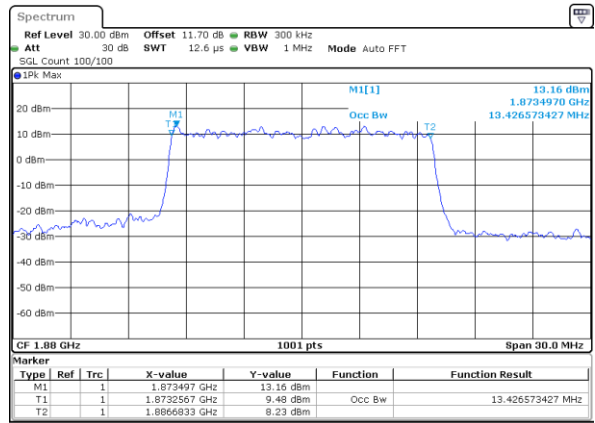

Middle Channel / 15MHz / 16QAM

Date: 31 AUG 2017 10:12:38