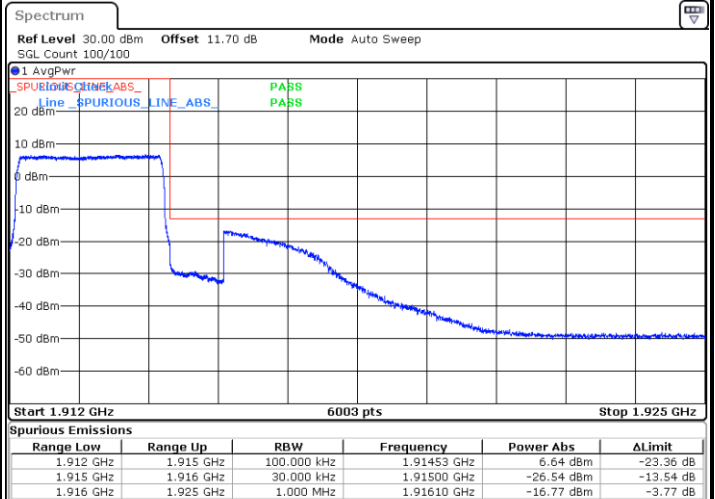

Lowest Band Edge / 1 RB

Date: 31 AUG 2017 10:58:18

Highest Band Edge / 1 RB

Date: 31 AUG 2017 11:08:58

Lowest Band Edge / Full RB

Date: 31 AUG 2017 11:00:35

Highest Band Edge / Full RB

Date: 31 AUG 2017 11:07:49

LTE Band 25 / 1.4MHz / 64QAM

Lowest Band Edge / 1 RB

Date: 6 OCT.2017 23:40:01

Highest Band Edge / 1 RB

Date: 6 OCT.2017 23:45:55

Lowest Band Edge / Full RB

Date: 6 OCT.2017 23:41:09

Highest Band Edge / Full RB

Date: 6 OCT.2017 23:44:46

LTE Band 25 / 3MHz / QPSK

Lowest Band Edge / 1RB

Date: 31 AUG 2017 09:17:20

Highest Band Edge / 1 RB

Date: 31 AUG 2017 09:30:17

Lowest Band Edge / Full RB

Date: 31 AUG 2017 09:19:38

Highest Band Edge / Full RB

Date: 31 AUG 2017 09:26:51