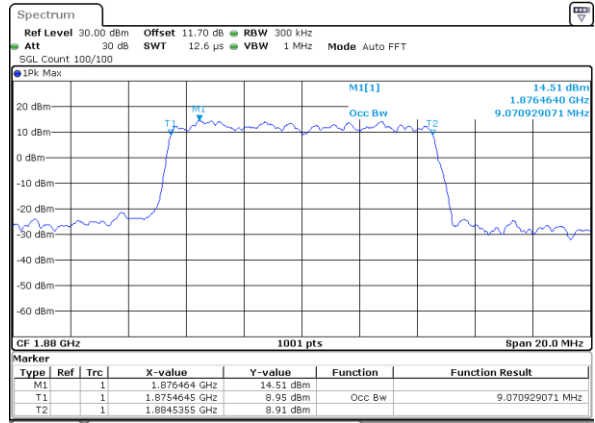

Date: 31 AUG 2017 09:39:19

Middle Channel / 5MHz / 16QAM

Date: 31 AUG 2017 09:39:29

Highest Channel / 5MHz / QPSK

Date: 31 AUG 2017 09:41:47

Highest Channel / 5MHz / 16QAM

Date: 31 AUG 2017 09:41:57

LTE Band 25

Lowest Channel / 10MHz / QPSK

Date: 31 AUG 2017 09:48:50

Lowest Channel / 10MHz / 16QAM

Date: 31 AUG 2017 09:49:00

Middle Channel / 10MHz / QPSK

Date: 31 AUG 2017 09:55:53

Middle Channel / 10MHz / 16QAM

Date: 31 AUG 2017 09:56:03

Highest Channel / 10MHz / QPSK

Date: 31 AUG 2017 09:56:21

Highest Channel / 10MHz / 16QAM

Date: 31 AUG 2017 09:58:31

LTE Band 25

Lowest Channel / 15MHz / QPSK

Date: 31 AUG 2017 10:05:25

Lowest Channel / 15MHz / 16QAM