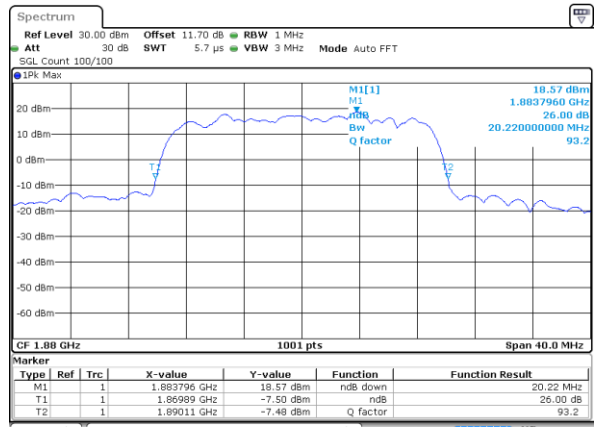

Lowest Channel / 10MHz / 64QAM

Date: 6 OCT 2017 23:14:01

Middle Channel / 5MHz / 64QAM

Date: 6 OCT 2017 23:09:16

Middle Channel / 10MHz / 64QAM

Date: 6 OCT 2017 23:17:33

Highest Channel / 5MHz / 64QAM

Date: 6 OCT 2017 23:10:30

Highest Channel / 10MHz / 64QAM

Date: 6 OCT 2017 23:18:47

LTE Band 25

Lowest Channel / 15MHz / 64QAM

Date: 6 OCT 2017 23:22:18

Lowest Channel / 20MHz / 64QAM

Date: 6 OCT 2017 23:30:36

Middle Channel / 15MHz / 64QAM

Date: 6 OCT 2017 23:25:50

Middle Channel / 20MHz / 64QAM

Date: 6 OCT 2017 23:34:07

Highest Channel / 15MHz / 64QAM

Date: 6 OCT 2017 23:27:04

Highest Channel / 20MHz / 64QAM

Date: 6 OCT 2017 23:35:21

Occupied Bandwidth

Mode	LTE Band 25 : 99%OBW(MHz)											
BW	1.4MHz		3MHz		5MHz		10MHz		15MHz		20MHz	
Mod.	QPSK	16QAM	QPSK	16QAM	QPSK	16QAM	QPSK	16QAM	QPSK	16QAM	QPSK	16QAM
Lowest CH	1.09	1.09	2.71	2.73	4.52	4.48	8.99	9.03	13.4	13.49	18.38	18.38
Middle CH	1.1	1.09	2.72	2.72	4.5	4.5	9.01	9.07	13.43	13.43	18.22	18.02
Highest CH	1.09	1.09	2.72	2.73	4.53	4.51	9.09	9.09	13.4	13.37	18.18	18.26
Mode	LTE Band 25 : 99%OBW(MHz)											
BW	1.4MHz		3MHz		5MHz		10MHz		15MHz		20MHz	
Mod.	64QAM		64QAM		64QAM		64QAM		64QAM		64QAM	
Lowest CH	1.09	-	2.75	-	4.5	-	9.03	-	13.37	-	18.38	-
Middle CH	1.1	-	2.73	-	4.49	-	9.05	-	13.37	-	18.22	-
Highest CH	1.1	-	2.72	-	4.52	-	9.05	-	13.4	-	18.42	-