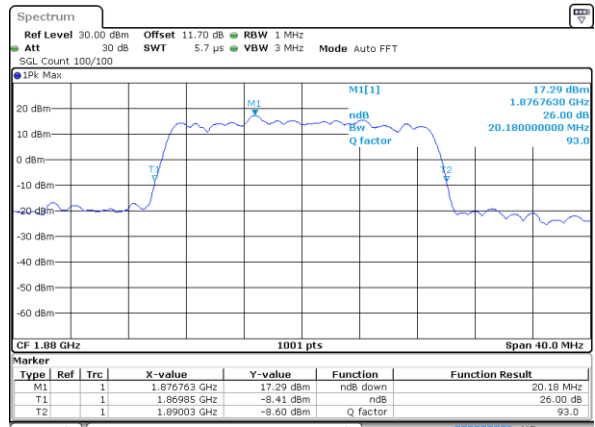

Date: 31 AUG 2017 10:15:16

LTE Band 25

Lowest Channel / 20MHz / QPSK

Date: 31 AUG 2017 10:22:19

Lowest Channel / 20MHz / 16QAM

Date: 31 AUG 2017 10:22:29

Middle Channel / 20MHz / QPSK

Date: 31 AUG 2017 10:29:22

Middle Channel / 20MHz / 16QAM

Date: 31 AUG 2017 10:29:32

Highest Channel / 20MHz / QPSK

Date: 31 AUG 2017 10:32:00

Highest Channel / 20MHz / 16QAM

Date: 31 AUG 2017 10:31:50

LTE Band 25

Lowest Channel / 1.4MHz / 64QAM