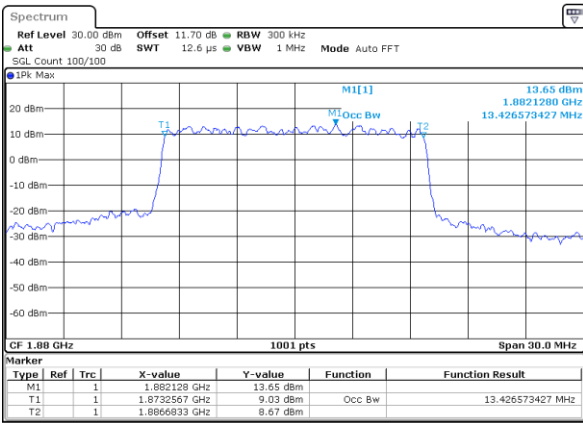

Middle Channel / 15MHz / QPSK

Date: 31 AUG 2017 10:12:28