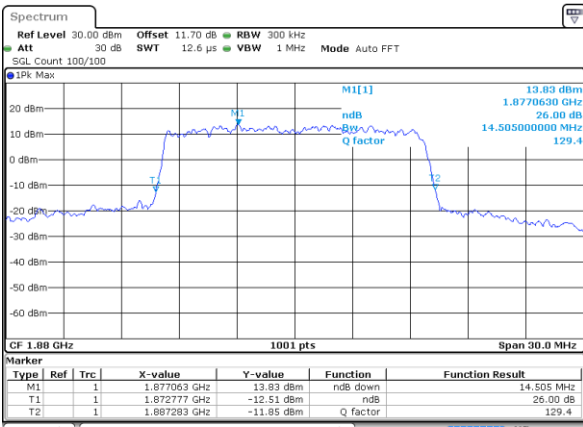

Highest Channel / 10MHz / 64QAM

Date: 6 OCT 2017 23:18:47

LTE Band 25

Lowest Channel / 15MHz / 64QAM

Date: 6 OCT 2017 23:22:18

Lowest Channel / 20MHz / 64QAM

Date: 6 OCT 2017 23:30:36

Middle Channel / 15MHz / 64QAM

Date: 6 OCT 2017 23:25:50

Middle Channel / 20MHz / 64QAM

Date: 6 OCT 2017 23:34:07

Highest Channel / 15MHz / 64QAM

Date: 6 OCT 2017 23:27:04

Highest Channel / 20MHz / 64QAM

Date: 6 OCT 2017 23:35:21

Occupied Bandwidth