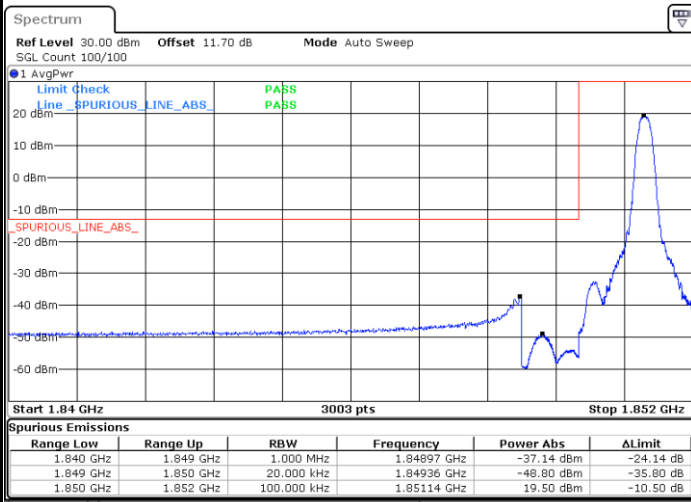

Date: 6.OCT.2017 23.33.57

Highest Channel / 15MHz / 64QAM

Date: 6.OCT.2017 23.26.54

Highest Channel / 20MHz / 64QAM

Date: 6.OCT.2017 23.35.11

Conducted Band Edge

LTE Band 25 / 1.4MHz / QPSK

Lowest Band Edge / 1RB

Date: 31 AUG 2017 10:57:09

Highest Band Edge / 1RB

Date: 31 AUG 2017 11:10:06

Lowest Band Edge / Full RB

Date: 31 AUG 2017 10:59:26

Highest Band Edge / Full RB

Date: 31 AUG 2017 11:06:40

LTE Band 25 / 1.4MHz / 16QAM

Lowest Band Edge / 1 RB

Date: 31 AUG 2017 10:58:18

Highest Band Edge / 1 RB

Date: 31 AUG 2017 11:08:58

Lowest Band Edge / Full RB

Date: 31 AUG 2017 11:00:35

Highest Band Edge / Full RB

Date: 31 AUG 2017 11:07:49

LTE Band 25 / 1.4MHz / 64QAM

Lowest Band Edge / 1 RB

Date: 6 OCT.2017 23:40:01

Highest Band Edge / 1 RB

Date: 6 OCT.2017 23:45:55

Lowest Band Edge / Full RB

Date: 6 OCT.2017 23:41:09

Highest Band Edge / Full RB