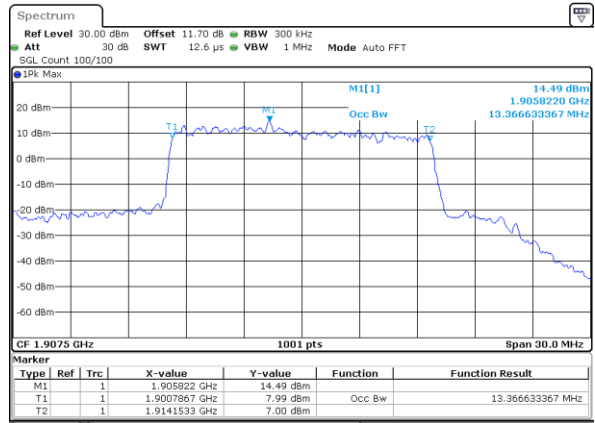

Highest Channel / 10MHz / QPSK

Date: 31 AUG 2017 09:56:21

Highest Channel / 10MHz / 16QAM

Date: 31 AUG 2017 09:58:31

LTE Band 25

Lowest Channel / 15MHz / QPSK

Date: 31 AUG 2017 10:05:25

Lowest Channel / 15MHz / 16QAM

Date: 31 AUG 2017 10:05:35

Middle Channel / 15MHz / QPSK

Date: 31 AUG 2017 10:12:28

Middle Channel / 15MHz / 16QAM

Date: 31 AUG 2017 10:12:38

Highest Channel / 15MHz / QPSK

Date: 31 AUG 2017 10:14:56

Highest Channel / 15MHz / 16QAM

Date: 31 AUG 2017 10:15:06

LTE Band 25

Lowest Channel / 20MHz / QPSK

Date: 31 AUG 2017 10:21:59

Lowest Channel / 20MHz / 16QAM

Date: 31 AUG 2017 10:22:09

Middle Channel / 20MHz / QPSK

Date: 31 AUG 2017 10:29:02

Middle Channel / 20MHz / 16QAM

Date: 31 AUG 2017 10:29:12

Highest Channel / 20MHz / QPSK

Date: 31 AUG 2017 10:31:30

Highest Channel / 20MHz / 16QAM

Date: 31 AUG 2017 10:31:40

LTE Band 25

Lowest Channel / 1.4MHz / 64QAM