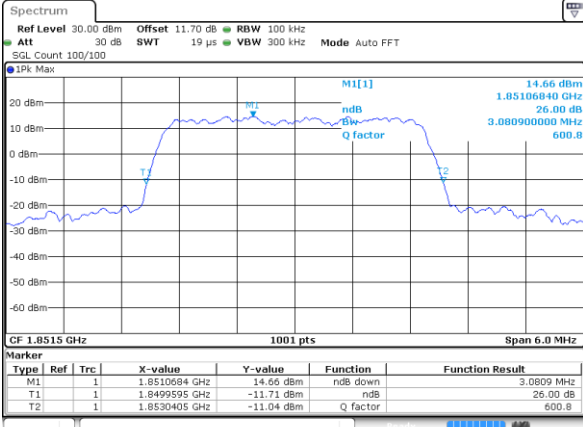

Date: 31 AUG 2017 11:03:04

Highest Channel / 1.4MHz / QPSK

Date: 31 AUG 2017 11:05:32

Highest Channel / 1.4MHz / 16QAM

Date: 31 AUG 2017 11:05:22

LTE Band 25

Lowest Channel / 3MHz / QPSK

Date: 31 AUG 2017 09:16:01