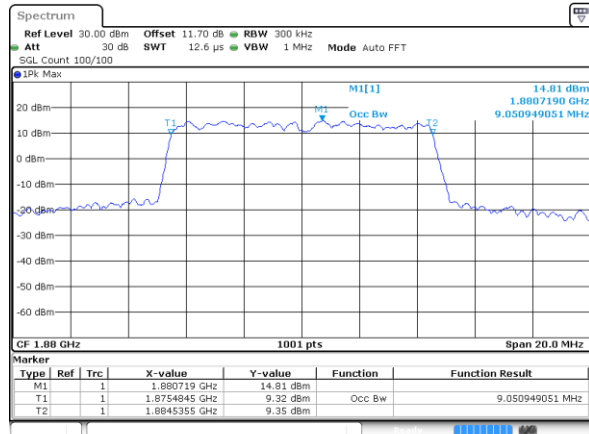

Date: 6 OCT 2017 23:38:42

Lowest Channel / 3MHz / 64QAM

Date: 6 OCT 2017 22:57:17

Middle Channel / 1.4MHz / 64QAM

Date: 6 OCT 2017 23:42:14

Middle Channel / 3MHz / 64QAM

Date: 6 OCT 2017 23:00:49

Highest Channel / 1.4MHz / 64QAM

Date: 6 OCT 2017 23:43:28

Highest Channel / 3MHz / 64QAM

Date: 6 OCT 2017 23:00:03

LTE Band 25

Lowest Channel / 5MHz / 64QAM

Date: 6 OCT 2017 23:05:34

Lowest Channel / 10MHz / 64QAM

Date: 6 OCT 2017 23:13:51

Middle Channel / 5MHz / 64QAM

Date: 6 OCT 2017 23:09:06

Middle Channel / 10MHz / 64QAM

Date: 6 OCT 2017 23:17:23

Highest Channel / 5MHz / 64QAM

Date: 6 OCT 2017 23:10:20

Highest Channel / 10MHz / 64QAM

Date: 6 OCT 2017 23:18:37