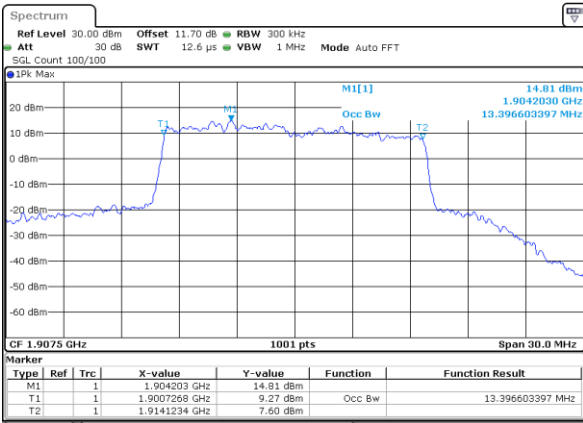

Highest Channel / 10MHz / QPSK

Date: 31 AUG 2017 09:56:21

Highest Channel / 10MHz / 16QAM

Date: 31 AUG 2017 09:58:31

LTE Band 25

Lowest Channel / 15MHz / QPSK

Date: 31 AUG 2017 10:05:25

Lowest Channel / 15MHz / 16QAM

Date: 31 AUG 2017 10:05:35

Middle Channel / 15MHz / QPSK

Date: 31 AUG 2017 10:12:28

Middle Channel / 15MHz / 16QAM

Date: 31 AUG 2017 10:12:38

Highest Channel / 15MHz / QPSK

Date: 31 AUG 2017 10:14:56

Highest Channel / 15MHz / 16QAM

Date: 31 AUG 2017 10:15:06

LTE Band 25

Lowest Channel / 20MHz / QPSK

Date: 31 AUG 2017 10:21:59

Lowest Channel / 20MHz / 16QAM

Date: 31 AUG 2017 10:22:09

Middle Channel / 20MHz / QPSK

Date: 31 AUG 2017 10:29:02