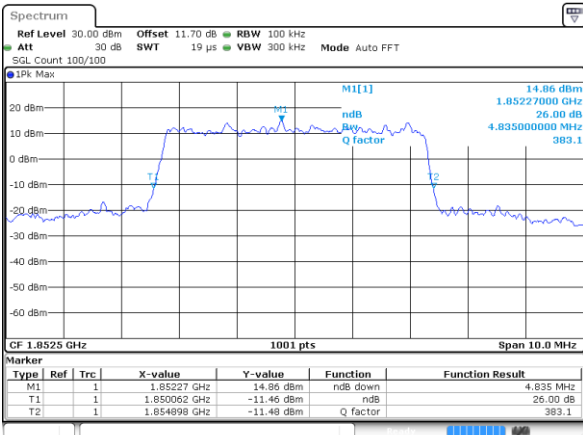

Middle Channel / 20MHz / 16QAM

Date: 31 AUG 2017 10:29:32

Highest Channel / 20MHz / QPSK

Date: 31 AUG 2017 10:32:00

Highest Channel / 20MHz / 16QAM

Date: 31 AUG 2017 10:31:50

LTE Band 25

Lowest Channel / 1.4MHz / 64QAM

Lowest Channel / 3MHz / 64QAM

Middle Channel / 1.4MHz / 64QAM

Middle Channel / 3MHz / 64QAM

Highest Channel / 1.4MHz / 64QAM

Highest Channel / 3MHz / 64QAM

LTE Band 25

Lowest Channel / 5MHz / 64QAM

Date: 6 OCT 2017 23:05:44

Lowest Channel / 10MHz / 64QAM

Date: 6 OCT 2017 23:14:01

Middle Channel / 5MHz / 64QAM

Date: 6 OCT 2017 23:09:16

Middle Channel / 10MHz / 64QAM

Date: 6 OCT 2017 23:17:33

Highest Channel / 5MHz / 64QAM

Date: 6 OCT 2017 23:10:30