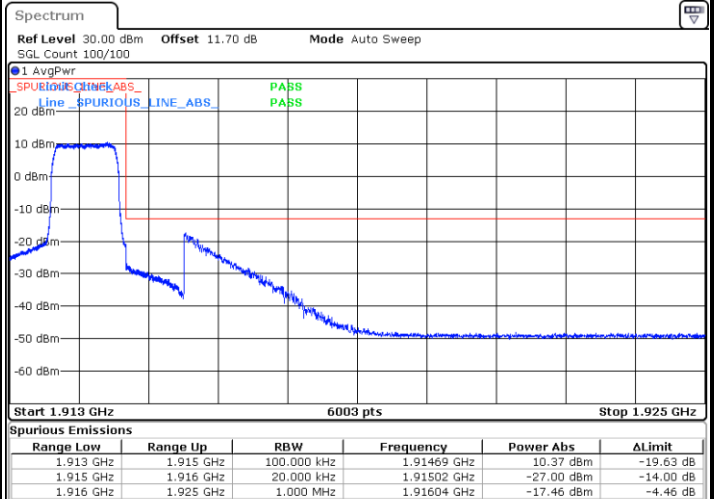

Date: 31 AUG 2017 10:57:09

Highest Band Edge / 1RB

Date: 31 AUG 2017 11:10:06

Lowest Band Edge / Full RB

Date: 31 AUG 2017 10:59:26

Highest Band Edge / Full RB

Date: 31 AUG 2017 11:06:40

LTE Band 25 / 1.4MHz / 16QAM

Lowest Band Edge / 1 RB

Date: 31 AUG 2017 10:58:18

Highest Band Edge / 1 RB

Date: 31 AUG 2017 11:08:58

Lowest Band Edge / Full RB

Date: 31 AUG 2017 11:00:35

Highest Band Edge / Full RB

Date: 31 AUG 2017 11:07:49

LTE Band 25 / 1.4MHz / 64QAM

Lowest Band Edge / 1 RB

Date: 6 OCT.2017 23:40:01

Highest Band Edge / 1 RB

Date: 6 OCT.2017 23:45:55

Lowest Band Edge / Full RB

Date: 6 OCT.2017 23:41:09

Highest Band Edge / Full RB

Date: 6 OCT.2017 23:44:46

LTE Band 25 / 3MHz / QPSK

Lowest Band Edge / 1RB

Date: 31 AUG 2017 09:17:20

Highest Band Edge / 1 RB

Date: 31 AUG 2017 09:30:17

Lowest Band Edge / Full RB

Date: 31 AUG 2017 09:19:38