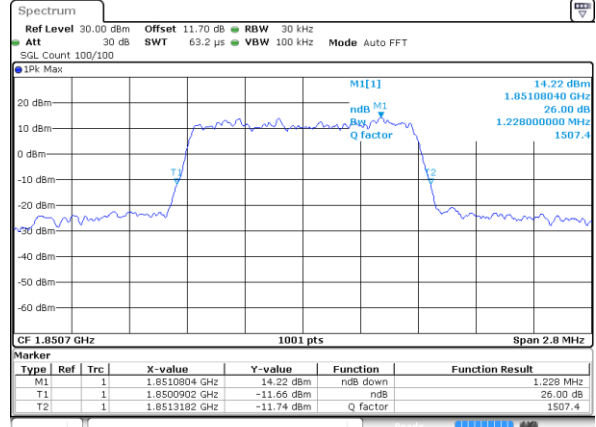

Lowest Channel / 1.4MHz / 16QAM

Date: 31 AUG 2017 10:56:01