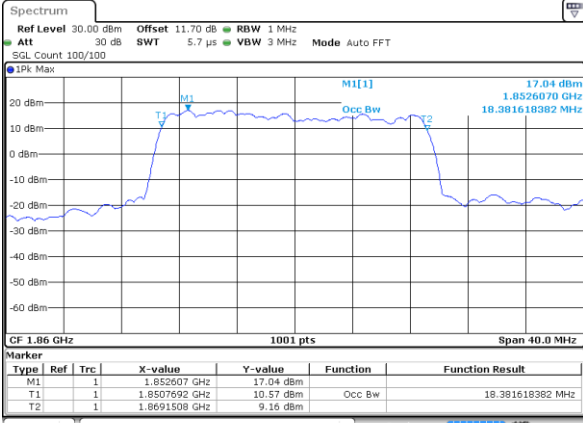

Highest Channel / 10MHz / QPSK

Date: 31 AUG 2017 09:56:21

Highest Channel / 10MHz / 16QAM

Date: 31 AUG 2017 09:58:31

LTE Band 25

Lowest Channel / 15MHz / QPSK

Date: 31 AUG 2017 10:05:25

Lowest Channel / 15MHz / 16QAM

Date: 31 AUG 2017 10:05:35

Middle Channel / 15MHz / QPSK

Date: 31 AUG 2017 10:12:28

Middle Channel / 15MHz / 16QAM

Date: 31 AUG 2017 10:12:38

Highest Channel / 15MHz / QPSK

Date: 31 AUG 2017 10:14:56

Highest Channel / 15MHz / 16QAM

Date: 31 AUG 2017 10:15:06

LTE Band 25

Lowest Channel / 20MHz / QPSK

Date: 31 AUG 2017 10:21:59

Lowest Channel / 20MHz / 16QAM

Date: 31 AUG 2017 10:22:09

Middle Channel / 20MHz / QPSK

Date: 31 AUG 2017 10:29:02

Middle Channel / 20MHz / 16QAM

Date: 31 AUG 2017 10:29:12

Highest Channel / 20MHz / QPSK

Date: 31 AUG 2017 10:31:30

Highest Channel / 20MHz / 16QAM

Date: 31 AUG 2017 10:31:40

LTE Band 25

Lowest Channel / 1.4MHz / 64QAM