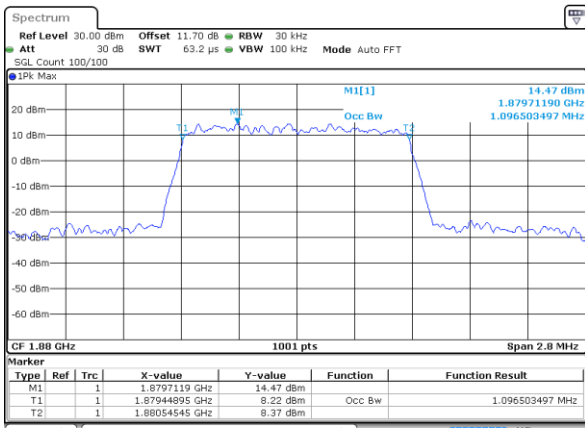

Mode	LTE Band 25 : 99%OBW(MHz)											
BW	1.4MHz		3MHz		5MHz		10MHz		15MHz		20MHz	
Mod.	QPSK	16QAM	QPSK	16QAM	QPSK	16QAM	QPSK	16QAM	QPSK	16QAM	QPSK	16QAM
Lowest CH	1.09	1.09	2.71	2.73	4.52	4.48	8.99	9.03	13.4	13.49	18.38	18.38
Middle CH	1.1	1.09	2.72	2.72	4.5	4.5	9.01	9.07	13.43	13.43	18.22	18.02
Highest CH	1.09	1.09	2.72	2.73	4.53	4.51	9.09	9.09	13.4	13.37	18.18	18.26
Mode	LTE Band 25 : 99%OBW(MHz)											
BW	1.4MHz		3MHz		5MHz		10MHz		15MHz		20MHz	
Mod.	64QAM		64QAM		64QAM		64QAM		64QAM		64QAM	
Lowest CH	1.09	-	2.75	-	4.5	-	9.03	-	13.37	-	18.38	-
Middle CH	1.1	-	2.73	-	4.49	-	9.05	-	13.37	-	18.22	-
Highest CH	1.1	-	2.72	-	4.52	-	9.05	-	13.4	-	18.42	-

LTE Band 25

Lowest Channel / 1.4MHz / QPSK

Date: 31 AUG 2017 10:55:30

Lowest Channel / 1.4MHz / 16QAM

Date: 31 AUG 2017 10:55:41

Middle Channel / 1.4MHz / QPSK

Date: 31 AUG 2017 11:02:34

Middle Channel / 1.4MHz / 16QAM

Date: 31 AUG 2017 11:02:44

Highest Channel / 1.4MHz / QPSK

Date: 31 AUG 2017 11:05:02

Highest Channel / 1.4MHz / 16QAM

Date: 31 AUG 2017 11:05:12

LTE Band 25

Lowest Channel / 3MHz / QPSK

Date: 31 AUG 2017 09:15:41