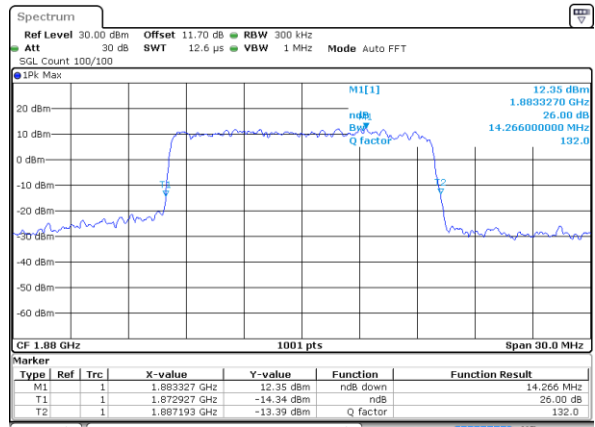

Middle Channel / 15MHz / 16QAM

Date: 31 AUG 2017 10:12:58