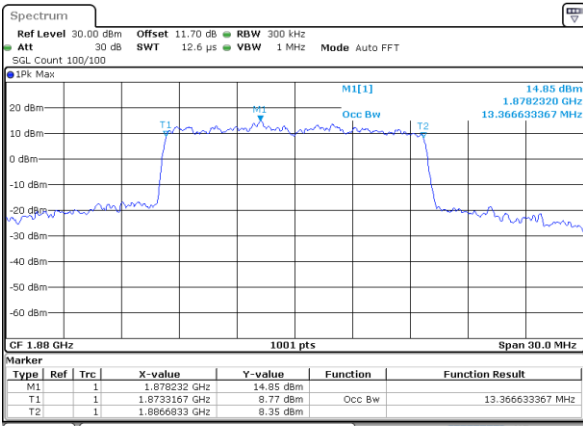

LTE Band 25

Lowest Channel / 15MHz / 64QAM

Date: 6.OCT.2017 23.22.08

Lowest Channel / 20MHz / 64QAM

Date: 6.OCT.2017 23.30.26

Middle Channel / 15MHz / 64QAM

Date: 6.OCT.2017 23.25.40

Middle Channel / 20MHz / 64QAM

Date: 6.OCT.2017 23.33.57

Highest Channel / 15MHz / 64QAM

Date: 6.OCT.2017 23.26.54

Highest Channel / 20MHz / 64QAM

Date: 6.OCT.2017 23.35.11

Conducted Band Edge

LTE Band 25 / 1.4MHz / QPSK

Lowest Band Edge / 1RB

Date: 31 AUG 2017 10:57:09

Highest Band Edge / 1RB

Date: 31 AUG 2017 11:10:06

Lowest Band Edge / Full RB

Date: 31 AUG 2017 10:59:26

Highest Band Edge / Full RB

Date: 31 AUG 2017 11:06:40

LTE Band 25 / 1.4MHz / 16QAM