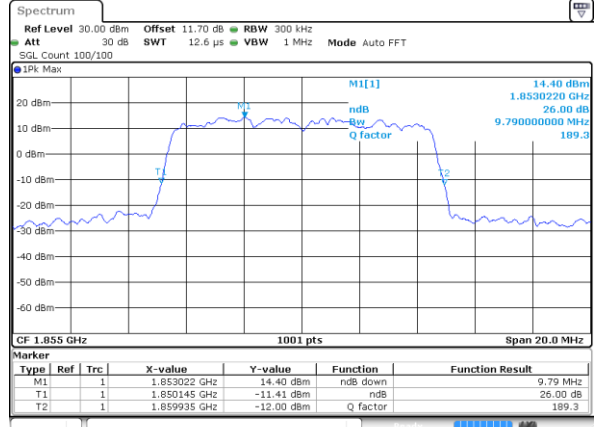

Lowest Channel / 10MHz / 16QAM

Date: 31 AUG 2017 09:49:20