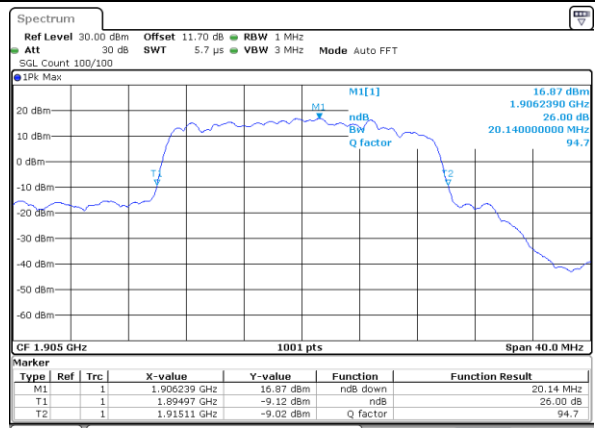

Middle Channel / 20MHz / 16QAM

Date: 31 AUG 2017 10:29:32

Highest Channel / 20MHz / QPSK

Date: 31 AUG 2017 10:32:00

Highest Channel / 20MHz / 16QAM

Date: 31 AUG 2017 10:31:50

LTE Band 25

Lowest Channel / 1.4MHz / 64QAM