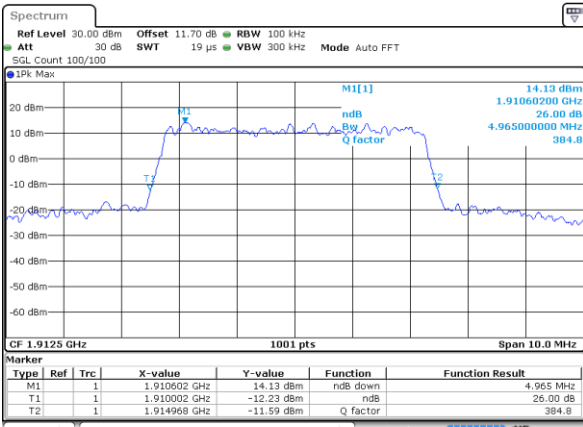

Highest Channel / 3MHz / 16QAM

Date: 31 AUG 2017 09:25:33

LTE Band 25

Lowest Channel / 5MHz / QPSK

Date: 31 AUG 2017 09:32:36

Lowest Channel / 5MHz / 16QAM

Date: 31 AUG 2017 09:32:46

Middle Channel / 5MHz / QPSK

Date: 31 AUG 2017 09:39:39

Middle Channel / 5MHz / 16QAM

Date: 31 AUG 2017 09:39:49

Highest Channel / 5MHz / QPSK

Date: 31 AUG 2017 09:42:17

Highest Channel / 5MHz / 16QAM

Date: 31 AUG 2017 09:42:07

LTE Band 25