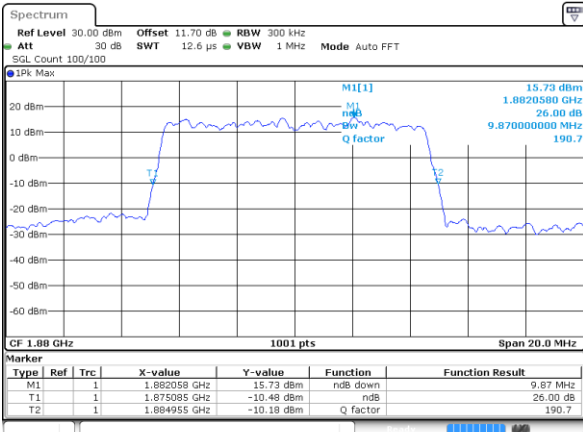

Lowest Channel / 10MHz / QPSK

Date: 31 AUG 2017 09:49:10

Lowest Channel / 10MHz / 16QAM

Date: 31 AUG 2017 09:49:20

Middle Channel / 10MHz / QPSK

Date: 31 AUG 2017 09:56:13

Middle Channel / 10MHz / 16QAM

Date: 31 AUG 2017 09:56:23

Highest Channel / 10MHz / QPSK

Date: 31 AUG 2017 09:56:51

Highest Channel / 10MHz / 16QAM

Date: 31 AUG 2017 09:58:41

LTE Band 25

Lowest Channel / 15MHz / QPSK

Date: 31 AUG 2017 10:05:45

Lowest Channel / 15MHz / 16QAM