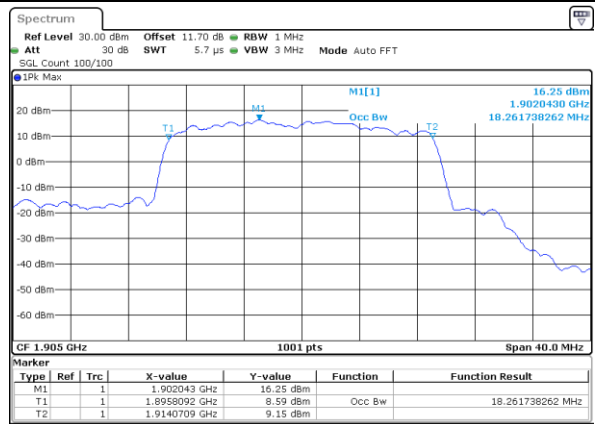

Middle Channel / 20MHz / 16QAM

Date: 31 AUG 2017 10:29:12

Highest Channel / 20MHz / QPSK

Date: 31 AUG 2017 10:31:30

Highest Channel / 20MHz / 16QAM

Date: 31 AUG 2017 10:31:40

LTE Band 25

Lowest Channel / 1.4MHz / 64QAM

Date: 6 OCT 2017 23:38:42

Lowest Channel / 3MHz / 64QAM

Date: 6 OCT 2017 22:57:17

Middle Channel / 1.4MHz / 64QAM

Date: 6 OCT 2017 23:42:14

Middle Channel / 3MHz / 64QAM

Date: 6 OCT 2017 23:00:49

Highest Channel / 1.4MHz / 64QAM