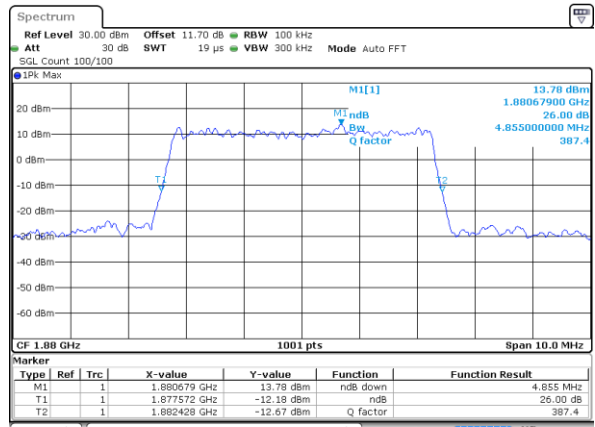

Highest Channel / 3MHz / 16QAM

Date: 31 AUG 2017 09:25:33

LTE Band 25

Lowest Channel / 5MHz / QPSK

Date: 31 AUG 2017 09:32:36

Lowest Channel / 5MHz / 16QAM

Date: 31 AUG 2017 09:32:46

Middle Channel / 5MHz / QPSK

Date: 31 AUG 2017 09:39:39

Middle Channel / 5MHz / 16QAM

Date: 31 AUG 2017 09:39:49

Highest Channel / 5MHz / QPSK

Date: 31 AUG 2017 09:42:17

Highest Channel / 5MHz / 16QAM

Date: 31 AUG 2017 09:42:07

LTE Band 25