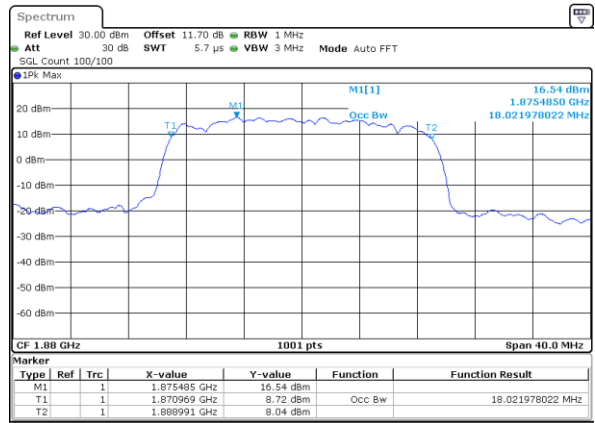

Date: 31 AUG 2017 10:15:06

LTE Band 25

Lowest Channel / 20MHz / QPSK

Date: 31 AUG 2017 10:21:59

Lowest Channel / 20MHz / 16QAM

Date: 31 AUG 2017 10:22:09

Middle Channel / 20MHz / QPSK

Date: 31 AUG 2017 10:29:02

Middle Channel / 20MHz / 16QAM

Date: 31 AUG 2017 10:29:12

Highest Channel / 20MHz / QPSK

Date: 31 AUG 2017 10:31:30

Highest Channel / 20MHz / 16QAM

Date: 31 AUG 2017 10:31:40

LTE Band 25

Lowest Channel / 1.4MHz / 64QAM