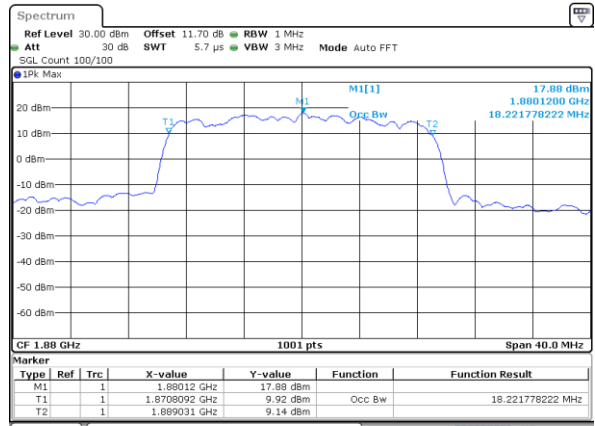

Middle Channel / 5MHz / 64QAM

Date: 6 OCT 2017 23:09:06

Middle Channel / 10MHz / 64QAM

Date: 6 OCT 2017 23:17:23

Highest Channel / 5MHz / 64QAM

Date: 6 OCT 2017 23:10:20

Highest Channel / 10MHz / 64QAM

Date: 6 OCT 2017 23:18:37

LTE Band 25

Lowest Channel / 15MHz / 64QAM

Date: 6.OCT.2017 23.22.08

Lowest Channel / 20MHz / 64QAM

Date: 6.OCT.2017 23.30.26

Middle Channel / 15MHz / 64QAM

Date: 6.OCT.2017 23.25.40

Middle Channel / 20MHz / 64QAM

Date: 6.OCT.2017 23.33.57

Highest Channel / 15MHz / 64QAM

Date: 6.OCT.2017 23.26.54

Highest Channel / 20MHz / 64QAM

Date: 6.OCT.2017 23.35.11

Conducted Band Edge

LTE Band 25 / 1.4MHz / QPSK

Lowest Band Edge / 1RB

Date: 31 AUG 2017 10:57:09

Highest Band Edge / 1RB

Date: 31 AUG 2017 11:10:06

Lowest Band Edge / Full RB

Date: 31 AUG 2017 10:59:26

Highest Band Edge / Full RB

Date: 31 AUG 2017 11:06:40

LTE Band 25 / 1.4MHz / 16QAM