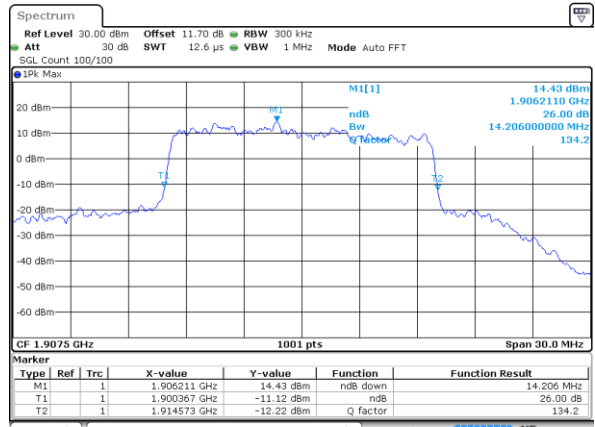

Highest Channel / 10MHz / QPSK

Date: 31 AUG 2017 09:56:51

Highest Channel / 10MHz / 16QAM

Date: 31 AUG 2017 09:58:41

LTE Band 25

Lowest Channel / 15MHz / QPSK

Date: 31 AUG 2017 10:05:45

Lowest Channel / 15MHz / 16QAM

Date: 31 AUG 2017 10:05:55

Middle Channel / 15MHz / QPSK

Date: 31 AUG 2017 10:12:48

Middle Channel / 15MHz / 16QAM

Date: 31 AUG 2017 10:12:58

Highest Channel / 15MHz / QPSK

Date: 31 AUG 2017 10:15:26

Highest Channel / 15MHz / 16QAM

Date: 31 AUG 2017 10:15:16

LTE Band 25

Lowest Channel / 20MHz / QPSK

Date: 31 AUG 2017 10:22:19

Lowest Channel / 20MHz / 16QAM

Date: 31 AUG 2017 10:22:29

Middle Channel / 20MHz / QPSK

Date: 31 AUG 2017 10:29:22