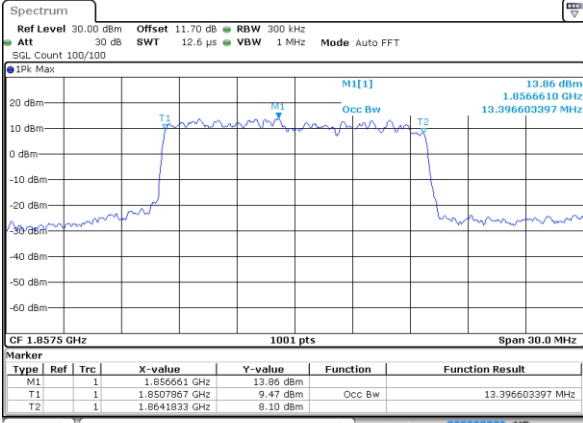

Highest Channel / 10MHz / QPSK

Date: 31 AUG 2017 09:56:21

Highest Channel / 10MHz / 16QAM

Date: 31 AUG 2017 09:58:31

LTE Band 25

Lowest Channel / 15MHz / QPSK

Date: 31 AUG 2017 10:05:25

Lowest Channel / 15MHz / 16QAM