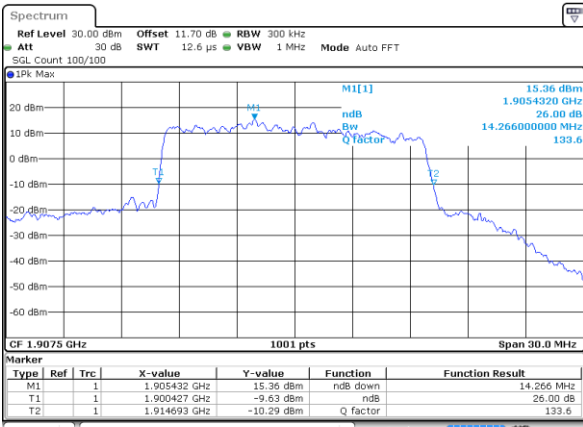

Highest Channel / 10MHz / QPSK

Date: 31 AUG 2017 09:56:51

Highest Channel / 10MHz / 16QAM

Date: 31 AUG 2017 09:58:41

LTE Band 25

Lowest Channel / 15MHz / QPSK

Date: 31 AUG 2017 10:05:45

Lowest Channel / 15MHz / 16QAM

Date: 31 AUG 2017 10:05:55

Middle Channel / 15MHz / QPSK

Date: 31 AUG 2017 10:12:48

Middle Channel / 15MHz / 16QAM

Date: 31 AUG 2017 10:12:58

Highest Channel / 15MHz / QPSK

Date: 31 AUG 2017 10:15:26

Highest Channel / 15MHz / 16QAM

Date: 31 AUG 2017 10:15:16

LTE Band 25

Lowest Channel / 20MHz / QPSK

Date: 31 AUG 2017 10:22:19

Lowest Channel / 20MHz / 16QAM

Date: 31 AUG 2017 10:22:29

Middle Channel / 20MHz / QPSK

Date: 31 AUG 2017 10:29:22