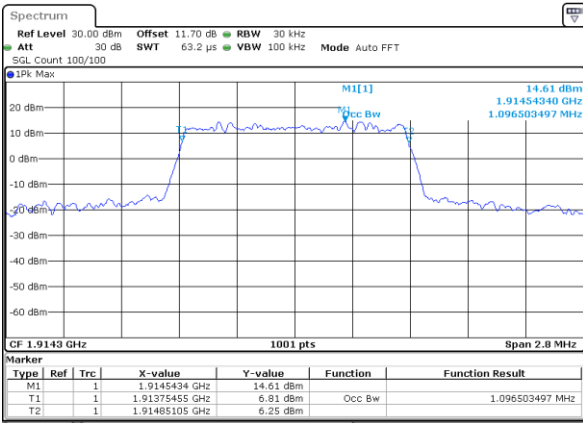

Middle Channel / 20MHz / 16QAM

Date: 31 AUG 2017 10:29:12

Highest Channel / 20MHz / QPSK

Date: 31 AUG 2017 10:31:30

Highest Channel / 20MHz / 16QAM

Date: 31 AUG 2017 10:31:40

LTE Band 25

Lowest Channel / 1.4MHz / 64QAM

Date: 6 OCT 2017 23:38:42

Lowest Channel / 3MHz / 64QAM

Date: 6 OCT 2017 22:57:17

Middle Channel / 1.4MHz / 64QAM

Date: 6 OCT 2017 23:42:14

Middle Channel / 3MHz / 64QAM

Date: 6 OCT 2017 23:00:49

Highest Channel / 1.4MHz / 64QAM

Date: 6 OCT 2017 23:43:28

Highest Channel / 3MHz / 64QAM

Date: 6 OCT 2017 23:00:03

LTE Band 25

Lowest Channel / 5MHz / 64QAM

Date: 6 OCT 2017 23:05:34

Lowest Channel / 10MHz / 64QAM

Date: 6 OCT 2017 23:13:51