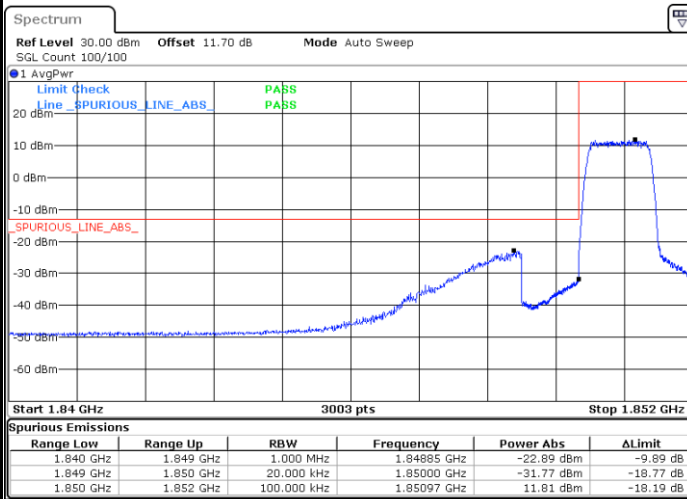

LTE Band 25

Lowest Channel / 15MHz / 64QAM

Date: 6.OCT.2017 23.22.08

Lowest Channel / 20MHz / 64QAM

Date: 6.OCT.2017 23.30.26

Middle Channel / 15MHz / 64QAM

Date: 6.OCT.2017 23.25.40

Middle Channel / 20MHz / 64QAM

Date: 6.OCT.2017 23.33.57

Highest Channel / 15MHz / 64QAM

Date: 6.OCT.2017 23.26.54

Highest Channel / 20MHz / 64QAM

Date: 6.OCT.2017 23.35.11

Conducted Band Edge

LTE Band 25 / 1.4MHz / QPSK

Lowest Band Edge / 1RB

Date: 31 AUG 2017 10:57:09

Highest Band Edge / 1RB

Date: 31 AUG 2017 11:10:06

Lowest Band Edge / Full RB

Date: 31 AUG 2017 10:59:26

Highest Band Edge / Full RB

Date: 31 AUG 2017 11:06:40

LTE Band 25 / 1.4MHz / 16QAM

Lowest Band Edge / 1 RB

Date: 31 AUG 2017 10:58:18

Highest Band Edge / 1 RB

Date: 31 AUG 2017 11:08:58

Lowest Band Edge / Full RB

Date: 31 AUG 2017 11:00:35

Highest Band Edge / Full RB

Date: 31 AUG 2017 11:07:49