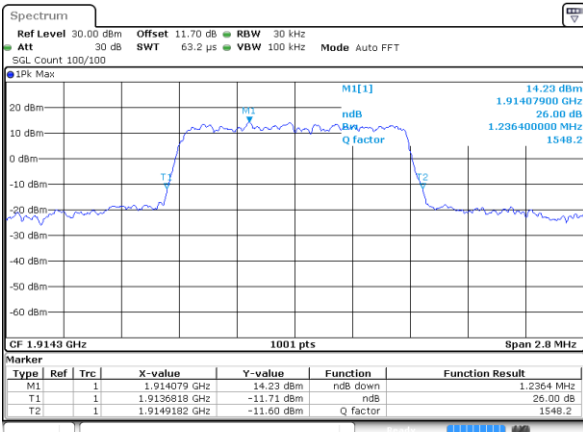

Date: 7.OCT.2017 00:02:06

Highest Channel / 1RB

Date: 7.OCT.2017 00:03:00

Highest Channel / Full RB

Date: 7.OCT.2017 00:03:11

26dB Bandwidth

Mode	LTE Band 25 : 26dB BW(MHz)											
BW	1.4MHz		3MHz		5MHz		10MHz		15MHz		20MHz	
Mod.	QPSK	16QAM	QPSK	16QAM	QPSK	16QAM	QPSK	16QAM	QPSK	16QAM	QPSK	16QAM
Lowest CH	1.23	1.23	3.08	3.08	4.93	4.92	9.77	9.79	14.18	14.45	20.22	20.26
Middle CH	1.22	1.23	3.03	3.06	4.95	4.86	9.87	9.63	14.33	14.27	20.06	20.18
Highest CH	1.24	1.24	3.05	3.00	4.97	4.92	9.91	9.85	14.27	14.21	20.10	20.14
Mode	LTE Band 25 : 26dB BW(MHz)											
BW	1.4MHz		3MHz		5MHz		10MHz		15MHz		20MHz	
Mod.	64QAM		64QAM		64QAM		64QAM		64QAM		64QAM	
Lowest CH	1.24	-	3	-	4.84	-	9.89	-	14.21	-	20.26	-
Middle CH	1.24	-	3.08	-	4.96	-	9.85	-	14.51	-	20.22	-
Highest CH	1.25	-	3.06	-	4.98	-	9.75	-	14.42	-	20.06	-

LTE Band 25

Lowest Channel / 1.4MHz / QPSK

Date: 31 AUG 2017 10:55:51

Lowest Channel / 1.4MHz / 16QAM

Date: 31 AUG 2017 10:56:01

Middle Channel / 1.4MHz / QPSK

Date: 31 AUG 2017 11:02:54

Middle Channel / 1.4MHz / 16QAM

Date: 31 AUG 2017 11:03:04

Highest Channel / 1.4MHz / QPSK

Date: 31 AUG 2017 11:05:32

Highest Channel / 1.4MHz / 16QAM

Date: 31 AUG 2017 11:05:22

LTE Band 25

Lowest Channel / 3MHz / QPSK

Date: 31 AUG 2017 09:16:01