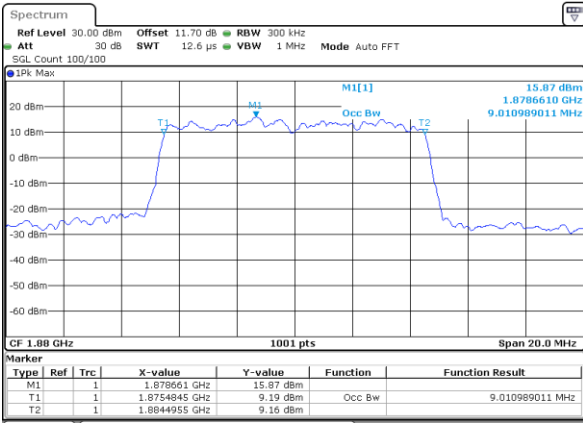

Date: 31 AUG 2017 09:39:19

Middle Channel / 5MHz / 16QAM

Date: 31 AUG 2017 09:39:29

Highest Channel / 5MHz / QPSK

Date: 31 AUG 2017 09:41:47

Highest Channel / 5MHz / 16QAM

Date: 31 AUG 2017 09:41:57

LTE Band 25

Lowest Channel / 10MHz / QPSK

Date: 31 AUG 2017 09:48:50

Lowest Channel / 10MHz / 16QAM

Date: 31 AUG 2017 09:49:00

Middle Channel / 10MHz / QPSK

Date: 31 AUG 2017 09:55:53

Middle Channel / 10MHz / 16QAM

Date: 31 AUG 2017 09:56:03

Highest Channel / 10MHz / QPSK

Date: 31 AUG 2017 09:56:21

Highest Channel / 10MHz / 16QAM

Date: 31 AUG 2017 09:58:31

LTE Band 25

Lowest Channel / 15MHz / QPSK

Date: 31 AUG 2017 10:05:25

Lowest Channel / 15MHz / 16QAM