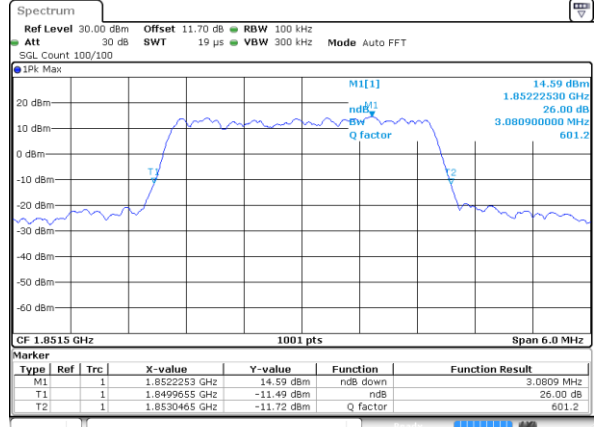

Lowest Channel / 3MHz / 16QAM

Date: 31 AUG 2017 09:16:11