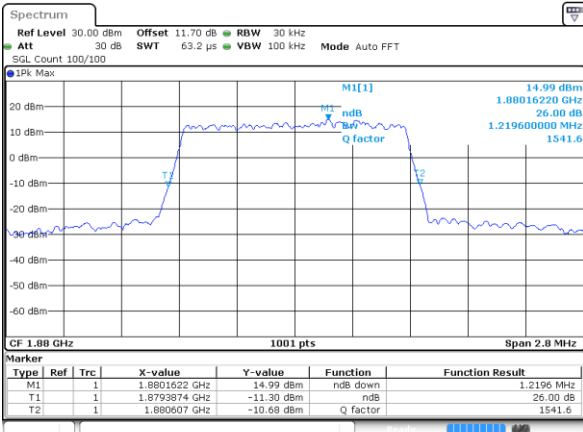

Date: 7.OCT.2017 00:02:06

Highest Channel / 1RB

Date: 7.OCT.2017 00:03:00

Highest Channel / Full RB

Date: 7.OCT.2017 00:03:11

26dB Bandwidth

Mode	LTE Band 25 : 26dB BW(MHz)											
BW	1.4MHz		3MHz		5MHz		10MHz		15MHz		20MHz	
Mod.	QPSK	16QAM	QPSK	16QAM	QPSK	16QAM	QPSK	16QAM	QPSK	16QAM	QPSK	16QAM
Lowest CH	1.23	1.23	3.08	3.08	4.93	4.92	9.77	9.79	14.18	14.45	20.22	20.26
Middle CH	1.22	1.23	3.03	3.06	4.95	4.86	9.87	9.63	14.33	14.27	20.06	20.18
Highest CH	1.24	1.24	3.05	3.00	4.97	4.92	9.91	9.85	14.27	14.21	20.10	20.14
Mode	LTE Band 25 : 26dB BW(MHz)											
BW	1.4MHz		3MHz		5MHz		10MHz		15MHz		20MHz	
Mod.	64QAM		64QAM		64QAM		64QAM		64QAM		64QAM	
Lowest CH	1.24	-	3	-	4.84	-	9.89	-	14.21	-	20.26	-
Middle CH	1.24	-	3.08	-	4.96	-	9.85	-	14.51	-	20.22	-
Highest CH	1.25	-	3.06	-	4.98	-	9.75	-	14.42	-	20.06	-

LTE Band 25

Lowest Channel / 1.4MHz / QPSK

Date: 31 AUG 2017 10:55:51

Lowest Channel / 1.4MHz / 16QAM

Date: 31 AUG 2017 10:56:01

Middle Channel / 1.4MHz / QPSK

Date: 31 AUG 2017 11:02:54

Middle Channel / 1.4MHz / 16QAM

Date: 31 AUG 2017 11:03:04

Highest Channel / 1.4MHz / QPSK

Date: 31 AUG 2017 11:05:32

Highest Channel / 1.4MHz / 16QAM

Date: 31 AUG 2017 11:05:22

LTE Band 25

Lowest Channel / 3MHz / QPSK

Date: 31 AUG 2017 09:16:01