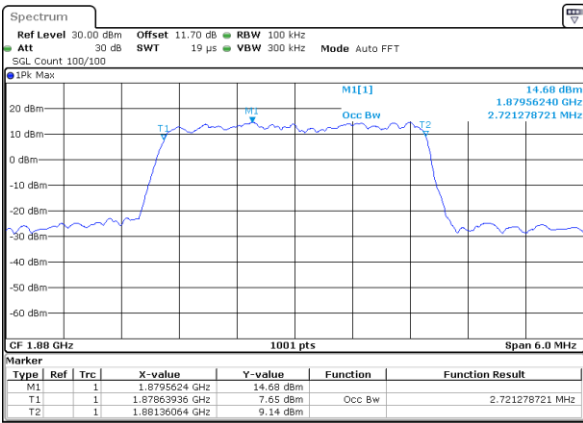

Middle Channel / 3MHz / QPSK

Date: 31 AUG 2017 09:22:45