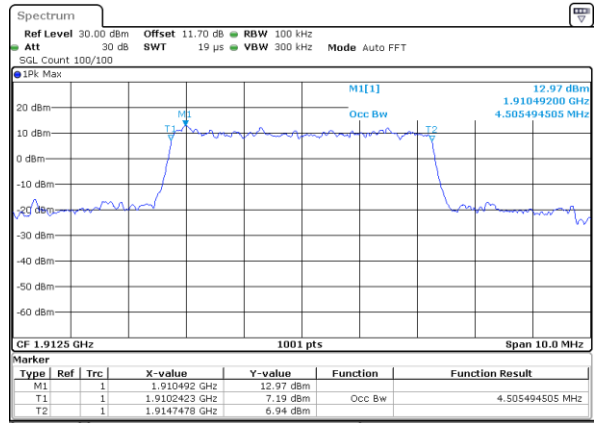

Highest Channel / 3MHz / 16QAM

Date: 31 AUG 2017 09:25:23

LTE Band 25

Lowest Channel / 5MHz / QPSK

Date: 31 AUG 2017 09:32:16

Lowest Channel / 5MHz / 16QAM

Date: 31 AUG 2017 09:32:26

Middle Channel / 5MHz / QPSK

Date: 31 AUG 2017 09:39:19

Middle Channel / 5MHz / 16QAM

Date: 31 AUG 2017 09:39:29

Highest Channel / 5MHz / QPSK

Date: 31 AUG 2017 09:41:47

Highest Channel / 5MHz / 16QAM

Date: 31 AUG 2017 09:41:57

LTE Band 25