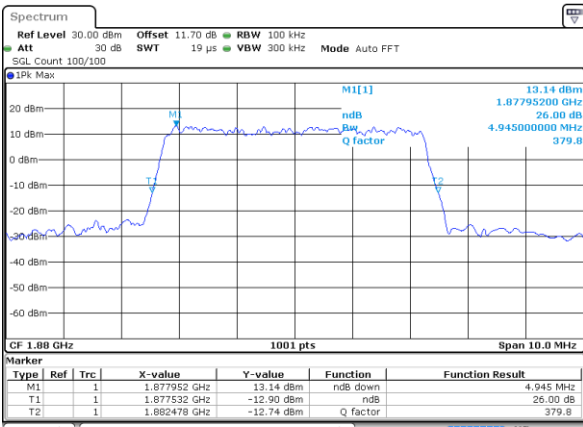

Highest Channel / 3MHz / 16QAM

Date: 31 AUG 2017 09:25:33

LTE Band 25

Lowest Channel / 5MHz / QPSK

Date: 31 AUG 2017 09:32:36

Lowest Channel / 5MHz / 16QAM

Date: 31 AUG 2017 09:32:46

Middle Channel / 5MHz / QPSK

Date: 31 AUG 2017 09:39:39

Middle Channel / 5MHz / 16QAM

Date: 31 AUG 2017 09:39:49

Highest Channel / 5MHz / QPSK

Date: 31 AUG 2017 09:42:17

Highest Channel / 5MHz / 16QAM

Date: 31 AUG 2017 09:42:07

LTE Band 25