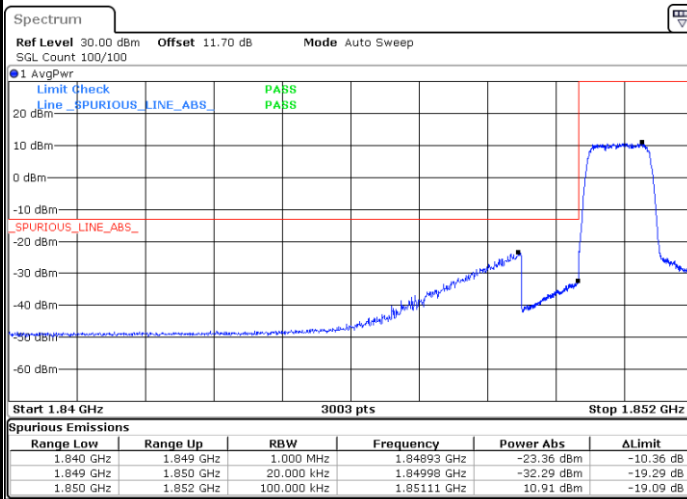

Date: 31 AUG 2017 10:57:09

Highest Band Edge / 1RB

Date: 31 AUG 2017 11:10:06

Lowest Band Edge / Full RB

Date: 31 AUG 2017 10:59:26

Highest Band Edge / Full RB

Date: 31 AUG 2017 11:06:40

LTE Band 25 / 1.4MHz / 16QAM

Lowest Band Edge / 1 RB

Date: 31 AUG 2017 10:58:18

Highest Band Edge / 1 RB

Date: 31 AUG 2017 11:08:58

Lowest Band Edge / Full RB

Date: 31 AUG 2017 11:00:35

Highest Band Edge / Full RB

Date: 31 AUG 2017 11:07:49

LTE Band 25 / 1.4MHz / 64QAM

Lowest Band Edge / 1 RB

Date: 6 OCT.2017 23:40:01

Highest Band Edge / 1 RB

Date: 6 OCT.2017 23:45:55

Lowest Band Edge / Full RB

Date: 6 OCT.2017 23:41:09

Highest Band Edge / Full RB

Date: 6 OCT.2017 23:44:46

LTE Band 25 / 3MHz / QPSK

Lowest Band Edge / 1RB

Date: 31 AUG 2017 09:17:20

Highest Band Edge / 1 RB

Date: 31 AUG 2017 09:30:17

Lowest Band Edge / Full RB

Date: 31 AUG 2017 09:19:38