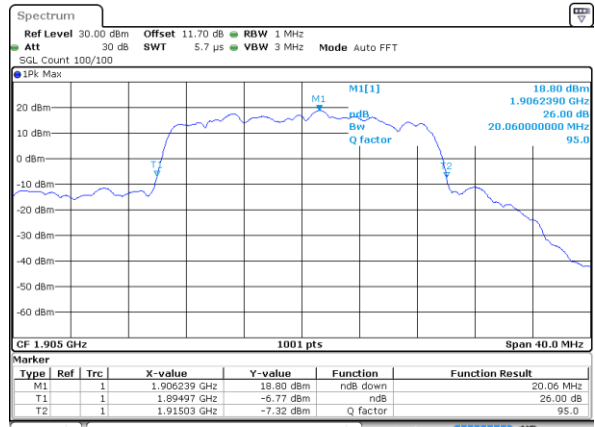

Highest Channel / 10MHz / 64QAM

Date: 6 OCT 2017 23:18:47

LTE Band 25

Lowest Channel / 15MHz / 64QAM

Date: 6 OCT 2017 23:22:18

Lowest Channel / 20MHz / 64QAM

Date: 6 OCT 2017 23:30:36

Middle Channel / 15MHz / 64QAM

Date: 6 OCT 2017 23:25:50

Middle Channel / 20MHz / 64QAM

Date: 6 OCT 2017 23:34:07

Highest Channel / 15MHz / 64QAM

Date: 6 OCT 2017 23:27:04

Highest Channel / 20MHz / 64QAM

Date: 6 OCT 2017 23:35:21

Occupied Bandwidth

Mode	LTE Band 25 : 99%OBW(MHz)											
BW	1.4MHz		3MHz		5MHz		10MHz		15MHz		20MHz	
Mod.	QPSK	16QAM	QPSK	16QAM	QPSK	16QAM	QPSK	16QAM	QPSK	16QAM	QPSK	16QAM
Lowest CH	1.09	1.09	2.71	2.73	4.52	4.48	8.99	9.03	13.4	13.49	18.38	18.38
Middle CH	1.1	1.09	2.72	2.72	4.5	4.5	9.01	9.07	13.43	13.43	18.22	18.02
Highest CH	1.09	1.09	2.72	2.73	4.53	4.51	9.09	9.09	13.4	13.37	18.18	18.26
Mode	LTE Band 25 : 99%OBW(MHz)											
BW	1.4MHz		3MHz		5MHz		10MHz		15MHz		20MHz	
Mod.	64QAM		64QAM		64QAM		64QAM		64QAM		64QAM	
Lowest CH	1.09	-	2.75	-	4.5	-	9.03	-	13.37	-	18.38	-
Middle CH	1.1	-	2.73	-	4.49	-	9.05	-	13.37	-	18.22	-
Highest CH	1.1	-	2.72	-	4.52	-	9.05	-	13.4	-	18.42	-