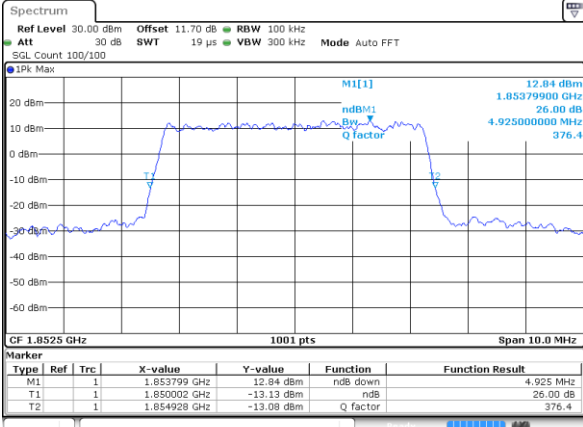

Highest Channel / 3MHz / 16QAM

Date: 31 AUG 2017 09:25:33

LTE Band 25

Lowest Channel / 5MHz / QPSK

Date: 31 AUG 2017 09:32:36

Lowest Channel / 5MHz / 16QAM

Date: 31 AUG 2017 09:32:46

Middle Channel / 5MHz / QPSK

Date: 31 AUG 2017 09:39:39

Middle Channel / 5MHz / 16QAM

Date: 31 AUG 2017 09:39:49

Highest Channel / 5MHz / QPSK

Date: 31 AUG 2017 09:42:17

Highest Channel / 5MHz / 16QAM

Date: 31 AUG 2017 09:42:07

LTE Band 25