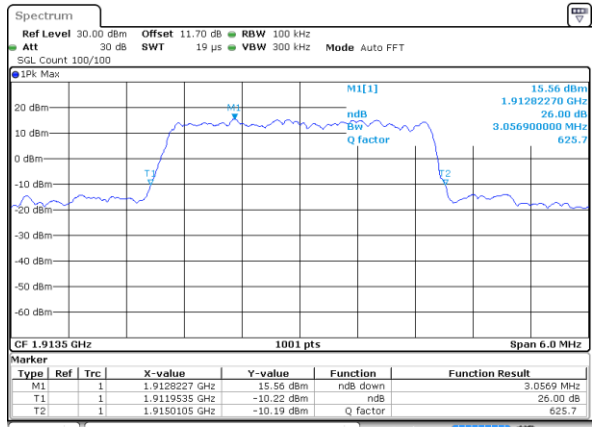

Middle Channel / 20MHz / 16QAM

Date: 31 AUG 2017 10:29:32

Highest Channel / 20MHz / QPSK

Date: 31 AUG 2017 10:32:00

Highest Channel / 20MHz / 16QAM

Date: 31 AUG 2017 10:31:50

LTE Band 25

Lowest Channel / 1.4MHz / 64QAM

Lowest Channel / 3MHz / 64QAM

Middle Channel / 1.4MHz / 64QAM

Middle Channel / 3MHz / 64QAM

Highest Channel / 1.4MHz / 64QAM

Highest Channel / 3MHz / 64QAM

LTE Band 25

Lowest Channel / 5MHz / 64QAM

Date: 6 OCT 2017 23:05:44

Lowest Channel / 10MHz / 64QAM

Date: 6 OCT 2017 23:14:01

Middle Channel / 5MHz / 64QAM

Date: 6 OCT 2017 23:09:16

Middle Channel / 10MHz / 64QAM

Date: 6 OCT 2017 23:17:33

Highest Channel / 5MHz / 64QAM

Date: 6 OCT 2017 23:10:30