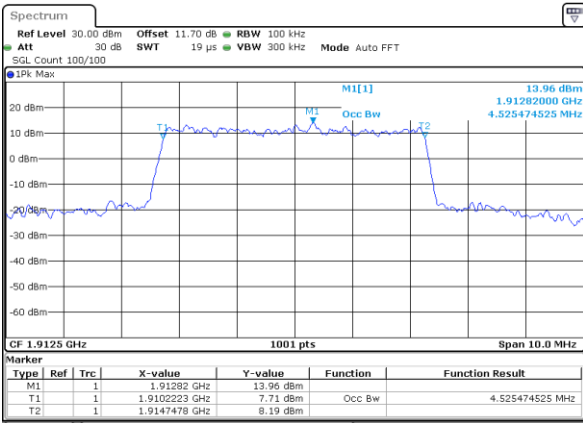

Highest Channel / 3MHz / 16QAM

Date: 31 AUG 2017 09:25:23

LTE Band 25

Lowest Channel / 5MHz / QPSK

Date: 31 AUG 2017 09:32:16

Lowest Channel / 5MHz / 16QAM

Date: 31 AUG 2017 09:32:26

Middle Channel / 5MHz / QPSK

Date: 31 AUG 2017 09:39:19

Middle Channel / 5MHz / 16QAM

Date: 31 AUG 2017 09:39:29

Highest Channel / 5MHz / QPSK

Date: 31 AUG 2017 09:41:47

Highest Channel / 5MHz / 16QAM

Date: 31 AUG 2017 09:41:57

LTE Band 25