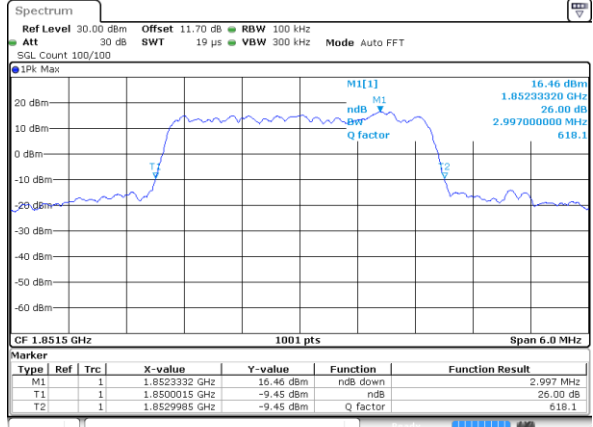

Middle Channel / 20MHz / 16QAM

Date: 31 AUG 2017 10:29:32

Highest Channel / 20MHz / QPSK

Date: 31 AUG 2017 10:32:00

Highest Channel / 20MHz / 16QAM

Date: 31 AUG 2017 10:31:50

LTE Band 25

Lowest Channel / 1.4MHz / 64QAM

Lowest Channel / 3MHz / 64QAM

Middle Channel / 1.4MHz / 64QAM

Middle Channel / 3MHz / 64QAM

Highest Channel / 1.4MHz / 64QAM

Highest Channel / 3MHz / 64QAM

LTE Band 25

Lowest Channel / 5MHz / 64QAM

Date: 6 OCT 2017 23:05:44