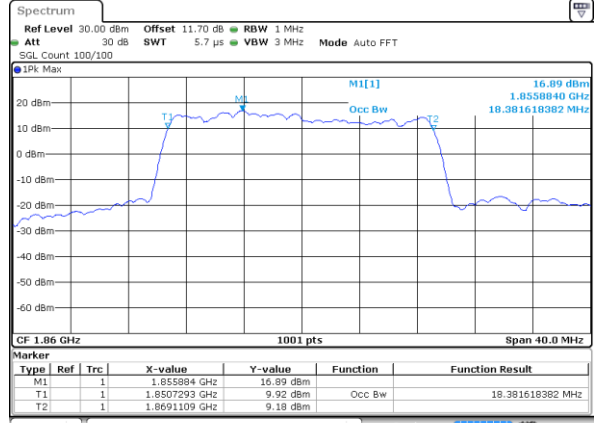

Date: 31 AUG 2017 10:15:06

LTE Band 25

Lowest Channel / 20MHz / QPSK

Date: 31 AUG 2017 10:21:59

Lowest Channel / 20MHz / 16QAM

Date: 31 AUG 2017 10:22:09

Middle Channel / 20MHz / QPSK

Date: 31 AUG 2017 10:29:02

Middle Channel / 20MHz / 16QAM

Date: 31 AUG 2017 10:29:12

Highest Channel / 20MHz / QPSK

Date: 31 AUG 2017 10:31:30

Highest Channel / 20MHz / 16QAM

Date: 31 AUG 2017 10:31:40

LTE Band 25

Lowest Channel / 1.4MHz / 64QAM