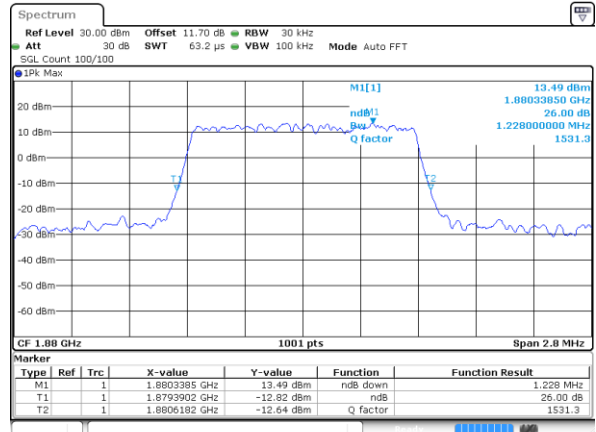

Date: 7.OCT.2017 00:02:06

Highest Channel / 1RB

Date: 7.OCT.2017 00:03:00

Highest Channel / Full RB

Date: 7.OCT.2017 00:03:11

26dB Bandwidth

Mode	LTE Band 25 : 26dB BW(MHz)											
BW	1.4MHz		3MHz		5MHz		10MHz		15MHz		20MHz	
Mod.	QPSK	16QAM	QPSK	16QAM	QPSK	16QAM	QPSK	16QAM	QPSK	16QAM	QPSK	16QAM
Lowest CH	1.23	1.23	3.08	3.08	4.93	4.92	9.77	9.79	14.18	14.45	20.22	20.26
Middle CH	1.22	1.23	3.03	3.06	4.95	4.86	9.87	9.63	14.33	14.27	20.06	20.18
Highest CH	1.24	1.24	3.05	3.00	4.97	4.92	9.91	9.85	14.27	14.21	20.10	20.14
Mode	LTE Band 25 : 26dB BW(MHz)											
BW	1.4MHz		3MHz		5MHz		10MHz		15MHz		20MHz	
Mod.	64QAM		64QAM		64QAM		64QAM		64QAM		64QAM	
Lowest CH	1.24	-	3	-	4.84	-	9.89	-	14.21	-	20.26	-
Middle CH	1.24	-	3.08	-	4.96	-	9.85	-	14.51	-	20.22	-
Highest CH	1.25	-	3.06	-	4.98	-	9.75	-	14.42	-	20.06	-

LTE Band 25

Lowest Channel / 1.4MHz / QPSK

Date: 31 AUG 2017 10:55:51

Lowest Channel / 1.4MHz / 16QAM

Date: 31 AUG 2017 10:56:01

Middle Channel / 1.4MHz / QPSK

Date: 31 AUG 2017 11:02:54

Middle Channel / 1.4MHz / 16QAM

Date: 31 AUG 2017 11:03:04

Highest Channel / 1.4MHz / QPSK

Date: 31 AUG 2017 11:05:32

Highest Channel / 1.4MHz / 16QAM

Date: 31 AUG 2017 11:05:22

LTE Band 25

Lowest Channel / 3MHz / QPSK

Date: 31 AUG 2017 09:16:01