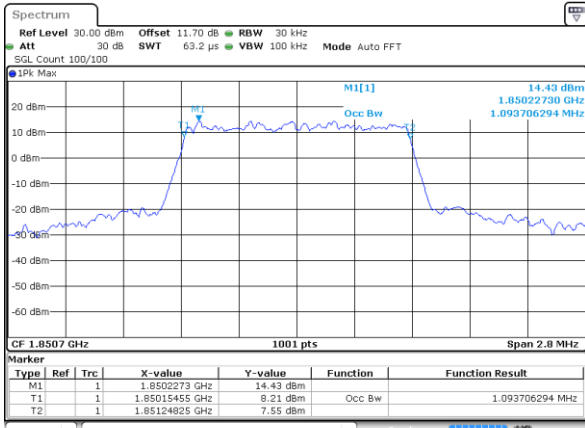

LTE Band 25

Lowest Channel / 1.4MHz / QPSK

Date: 31 AUG 2017 10:55:30