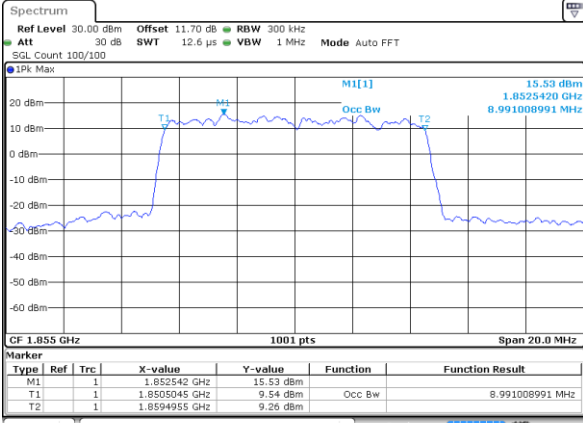

LTE Band 25

Lowest Channel / 10MHz / QPSK

Date: 31 AUG 2017 09:48:50