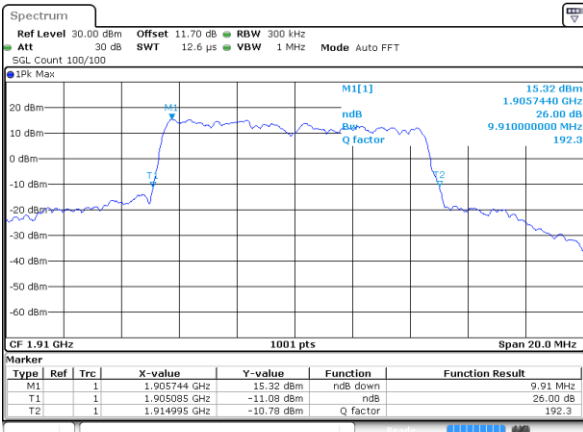

Lowest Channel / 10MHz / QPSK

Date: 31 AUG 2017 09:49:10

Lowest Channel / 10MHz / 16QAM

Date: 31 AUG 2017 09:49:20

Middle Channel / 10MHz / QPSK

Date: 31 AUG 2017 09:56:13

Middle Channel / 10MHz / 16QAM

Date: 31 AUG 2017 09:56:23

Highest Channel / 10MHz / QPSK

Date: 31 AUG 2017 09:56:51

Highest Channel / 10MHz / 16QAM

Date: 31 AUG 2017 09:58:41

LTE Band 25

Lowest Channel / 15MHz / QPSK

Date: 31 AUG 2017 10:05:45

Lowest Channel / 15MHz / 16QAM