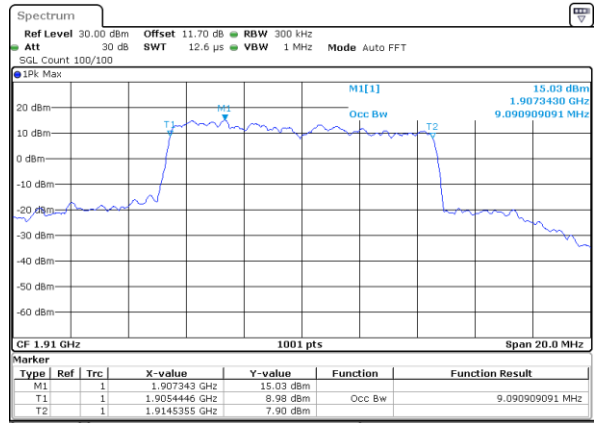

Date: 31 AUG 2017 09:39:19

Middle Channel / 5MHz / 16QAM

Date: 31 AUG 2017 09:39:29

Highest Channel / 5MHz / QPSK

Date: 31 AUG 2017 09:41:47

Highest Channel / 5MHz / 16QAM

Date: 31 AUG 2017 09:41:57

LTE Band 25

Lowest Channel / 10MHz / QPSK

Date: 31 AUG 2017 09:48:50

Lowest Channel / 10MHz / 16QAM

Date: 31 AUG 2017 09:49:00

Middle Channel / 10MHz / QPSK

Date: 31 AUG 2017 09:55:53

Middle Channel / 10MHz / 16QAM

Date: 31 AUG 2017 09:56:03

Highest Channel / 10MHz / QPSK

Date: 31 AUG 2017 09:56:21

Highest Channel / 10MHz / 16QAM

Date: 31 AUG 2017 09:58:31

LTE Band 25

Lowest Channel / 15MHz / QPSK

Date: 31 AUG 2017 10:05:25

Lowest Channel / 15MHz / 16QAM