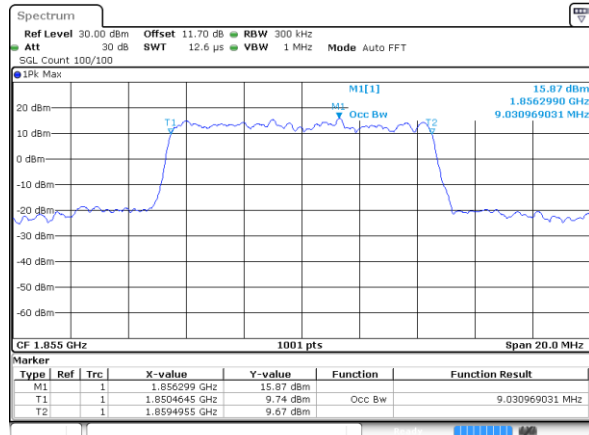

Date: 6 OCT 2017 23:38:42

Lowest Channel / 3MHz / 64QAM

Date: 6 OCT 2017 22:57:17

Middle Channel / 1.4MHz / 64QAM

Date: 6 OCT 2017 23:42:14

Middle Channel / 3MHz / 64QAM

Date: 6 OCT 2017 23:00:49

Highest Channel / 1.4MHz / 64QAM

Date: 6 OCT 2017 23:43:28

Highest Channel / 3MHz / 64QAM

Date: 6 OCT 2017 23:00:03

LTE Band 25

Lowest Channel / 5MHz / 64QAM

Date: 6 OCT 2017 23:05:34

Lowest Channel / 10MHz / 64QAM

Date: 6 OCT 2017 23:13:51

Middle Channel / 5MHz / 64QAM

Date: 6 OCT 2017 23:09:06

Middle Channel / 10MHz / 64QAM

Date: 6 OCT 2017 23:17:23

Highest Channel / 5MHz / 64QAM

Date: 6 OCT 2017 23:10:20

Highest Channel / 10MHz / 64QAM

Date: 6 OCT 2017 23:18:37