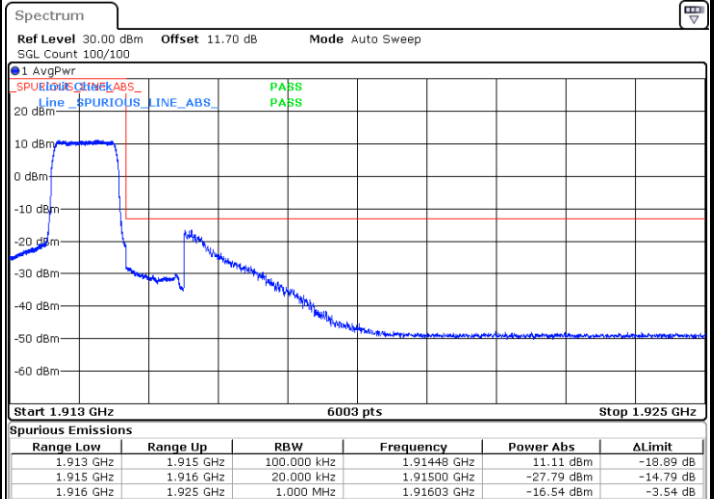

Date: 6.OCT.2017 23.33.57

Highest Channel / 15MHz / 64QAM

Date: 6.OCT.2017 23.26.54

Highest Channel / 20MHz / 64QAM

Date: 6.OCT.2017 23.35.11

Conducted Band Edge

LTE Band 25 / 1.4MHz / QPSK

Lowest Band Edge / 1RB

Date: 31 AUG 2017 10:57:09

Highest Band Edge / 1RB

Date: 31 AUG 2017 11:10:06

Lowest Band Edge / Full RB

Date: 31 AUG 2017 10:59:26

Highest Band Edge / Full RB

Date: 31 AUG 2017 11:06:40

LTE Band 25 / 1.4MHz / 16QAM

Lowest Band Edge / 1 RB

Date: 31 AUG 2017 10:58:18

Highest Band Edge / 1 RB

Date: 31 AUG 2017 11:08:58

Lowest Band Edge / Full RB

Date: 31 AUG 2017 11:00:35

Highest Band Edge / Full RB

Date: 31 AUG 2017 11:07:49

LTE Band 25 / 1.4MHz / 64QAM

Lowest Band Edge / 1 RB

Date: 6 OCT.2017 23:40:01

Highest Band Edge / 1 RB

Date: 6 OCT.2017 23:45:55

Lowest Band Edge / Full RB

Date: 6 OCT.2017 23:41:09

Highest Band Edge / Full RB