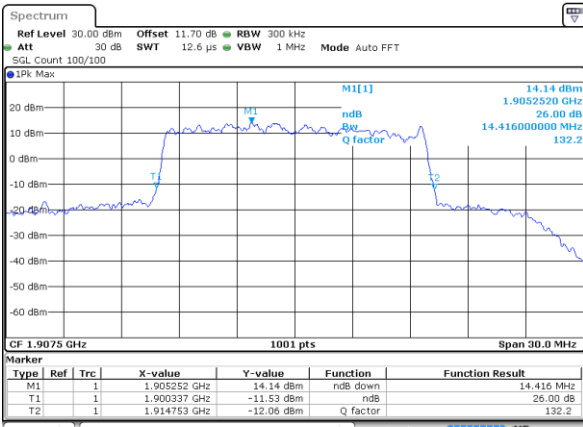

Highest Channel / 10MHz / 64QAM

Date: 6 OCT 2017 23:18:47

LTE Band 25

Lowest Channel / 15MHz / 64QAM

Date: 6 OCT 2017 23:22:18

Lowest Channel / 20MHz / 64QAM

Date: 6 OCT 2017 23:30:36

Middle Channel / 15MHz / 64QAM

Date: 6 OCT 2017 23:25:50

Middle Channel / 20MHz / 64QAM

Date: 6 OCT 2017 23:34:07

Highest Channel / 15MHz / 64QAM

Date: 6 OCT 2017 23:27:04

Highest Channel / 20MHz / 64QAM

Date: 6 OCT 2017 23:35:21

Occupied Bandwidth