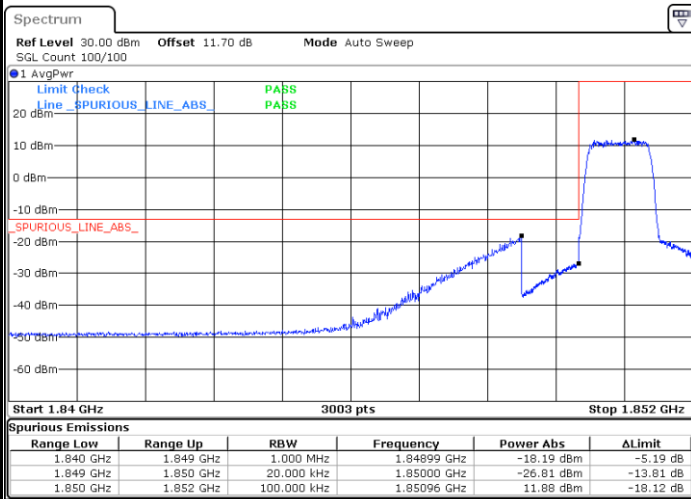

Date: 31 AUG 2017 10:57:09

Highest Band Edge / 1RB

Date: 31 AUG 2017 11:10:06

Lowest Band Edge / Full RB

Date: 31 AUG 2017 10:59:26

Highest Band Edge / Full RB

Date: 31 AUG 2017 11:06:40

LTE Band 25 / 1.4MHz / 16QAM

Lowest Band Edge / 1 RB

Date: 31 AUG 2017 10:58:18

Highest Band Edge / 1 RB

Date: 31 AUG 2017 11:08:58

Lowest Band Edge / Full RB

Date: 31 AUG 2017 11:00:35

Highest Band Edge / Full RB

Date: 31 AUG 2017 11:07:49

LTE Band 25 / 1.4MHz / 64QAM

Lowest Band Edge / 1 RB

Date: 6 OCT.2017 23:40:01

Highest Band Edge / 1 RB

Date: 6 OCT.2017 23:45:55

Lowest Band Edge / Full RB

Date: 6 OCT.2017 23:41:09

Highest Band Edge / Full RB

Date: 6 OCT.2017 23:44:46

LTE Band 25 / 3MHz / QPSK

Lowest Band Edge / 1RB

Date: 31 AUG 2017 09:17:20

Highest Band Edge / 1 RB

Date: 31 AUG 2017 09:30:17

Lowest Band Edge / Full RB

Date: 31 AUG 2017 09:19:38