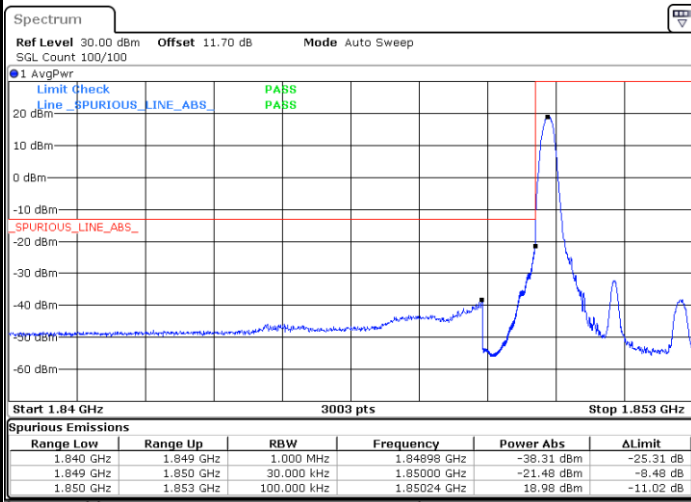

Date: 31 AUG 2017 10:57:09

Highest Band Edge / 1RB

Date: 31 AUG 2017 11:10:06

Lowest Band Edge / Full RB

Date: 31 AUG 2017 10:59:26

Highest Band Edge / Full RB

Date: 31 AUG 2017 11:06:40

LTE Band 25 / 1.4MHz / 16QAM

Lowest Band Edge / 1 RB

Date: 31 AUG 2017 10:58:18

Highest Band Edge / 1 RB

Date: 31 AUG 2017 11:08:58

Lowest Band Edge / Full RB

Date: 31 AUG 2017 11:00:35

Highest Band Edge / Full RB

Date: 31 AUG 2017 11:07:49

LTE Band 25 / 1.4MHz / 64QAM

Lowest Band Edge / 1 RB

Date: 6 OCT.2017 23:40:01

Highest Band Edge / 1 RB

Date: 6 OCT.2017 23:45:55

Lowest Band Edge / Full RB

Date: 6 OCT.2017 23:41:09

Highest Band Edge / Full RB

Date: 6 OCT.2017 23:44:46

LTE Band 25 / 3MHz / QPSK

Lowest Band Edge / 1RB

Date: 31 AUG 2017 09:17:20

Highest Band Edge / 1 RB

Date: 31 AUG 2017 09:30:17

Lowest Band Edge / Full RB

Date: 31 AUG 2017 09:19:38