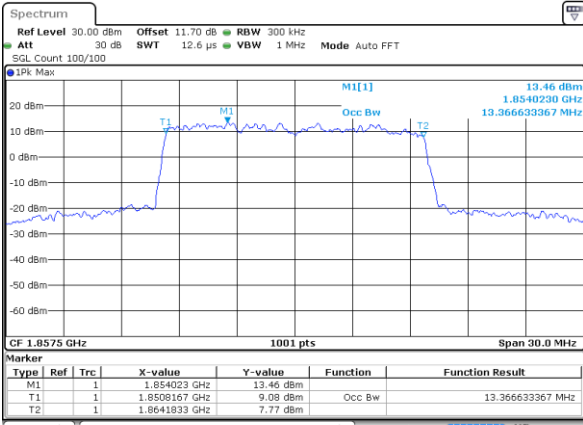

Lowest Channel / 15MHz / 64QAM

Date: 6.OCT.2017 23.22.08