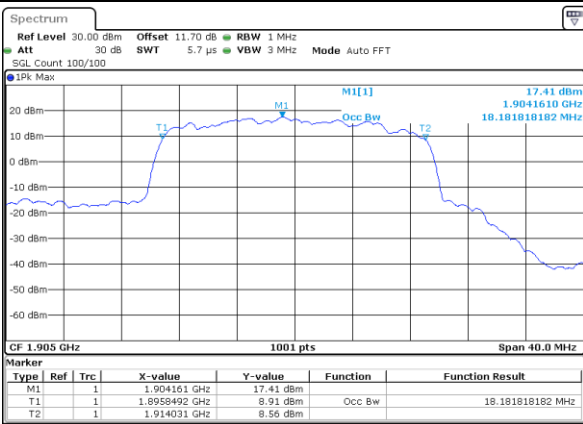

Date: 31 AUG 2017 10:15:06

LTE Band 25

Lowest Channel / 20MHz / QPSK

Date: 31 AUG 2017 10:21:59

Lowest Channel / 20MHz / 16QAM

Date: 31 AUG 2017 10:22:09

Middle Channel / 20MHz / QPSK

Date: 31 AUG 2017 10:29:02

Middle Channel / 20MHz / 16QAM

Date: 31 AUG 2017 10:29:12

Highest Channel / 20MHz / QPSK

Date: 31 AUG 2017 10:31:30

Highest Channel / 20MHz / 16QAM

Date: 31 AUG 2017 10:31:40

LTE Band 25

Lowest Channel / 1.4MHz / 64QAM