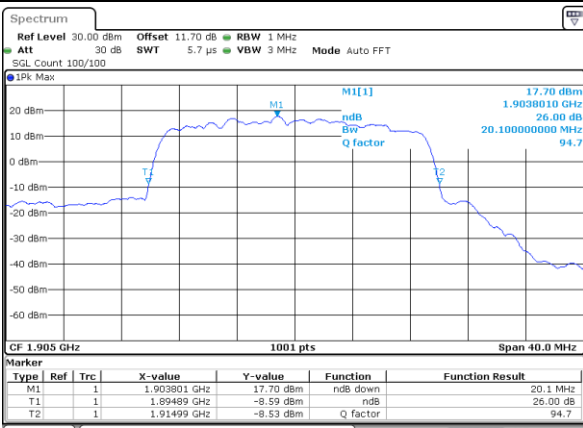

Date: 31 AUG 2017 10:15:16

LTE Band 25

Lowest Channel / 20MHz / QPSK

Date: 31 AUG 2017 10:22:19

Lowest Channel / 20MHz / 16QAM

Date: 31 AUG 2017 10:22:29

Middle Channel / 20MHz / QPSK

Date: 31 AUG 2017 10:29:22

Middle Channel / 20MHz / 16QAM

Date: 31 AUG 2017 10:29:32

Highest Channel / 20MHz / QPSK

Date: 31 AUG 2017 10:32:00

Highest Channel / 20MHz / 16QAM

Date: 31 AUG 2017 10:31:50

LTE Band 25

Lowest Channel / 1.4MHz / 64QAM