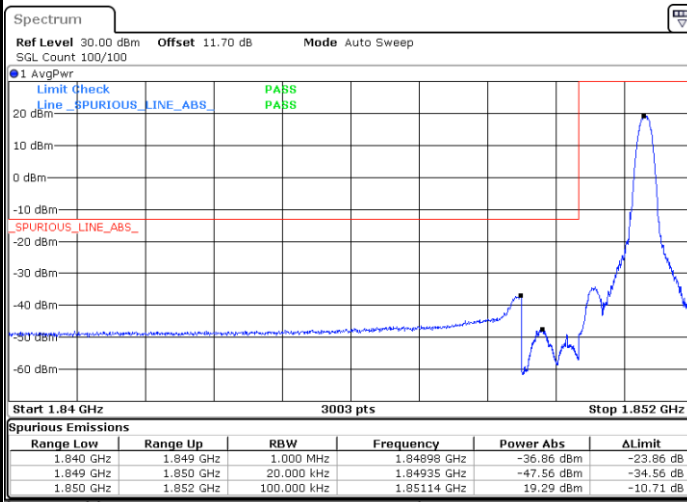

LTE Band 25

Lowest Channel / 15MHz / 64QAM

Date: 6.OCT.2017 23.22.08

Lowest Channel / 20MHz / 64QAM

Date: 6.OCT.2017 23.30.26

Middle Channel / 15MHz / 64QAM

Date: 6.OCT.2017 23.25.40

Middle Channel / 20MHz / 64QAM

Date: 6.OCT.2017 23.33.57

Highest Channel / 15MHz / 64QAM

Date: 6.OCT.2017 23.26.54

Highest Channel / 20MHz / 64QAM

Date: 6.OCT.2017 23.35.11

Conducted Band Edge

LTE Band 25 / 1.4MHz / QPSK

Lowest Band Edge / 1RB

Date: 31 AUG 2017 10:57:09

Highest Band Edge / 1RB

Date: 31 AUG 2017 11:10:06

Lowest Band Edge / Full RB

Date: 31 AUG 2017 10:59:26

Highest Band Edge / Full RB

Date: 31 AUG 2017 11:06:40

LTE Band 25 / 1.4MHz / 16QAM

Lowest Band Edge / 1 RB

Date: 31 AUG 2017 10:58:18

Highest Band Edge / 1 RB

Date: 31 AUG 2017 11:08:58

Lowest Band Edge / Full RB

Date: 31 AUG 2017 11:00:35

Highest Band Edge / Full RB

Date: 31 AUG 2017 11:07:49