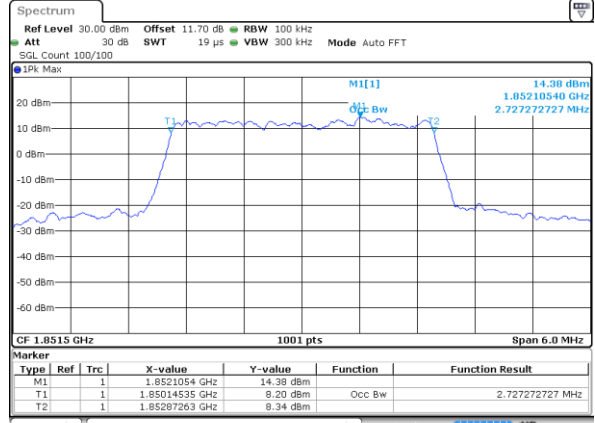

LTE Band 25

Lowest Channel / 1.4MHz / QPSK

Date: 31 AUG 2017 10:55:30

Lowest Channel / 1.4MHz / 16QAM

Date: 31 AUG 2017 10:55:41

Middle Channel / 1.4MHz / QPSK

Date: 31 AUG 2017 11:02:34

Middle Channel / 1.4MHz / 16QAM

Date: 31 AUG 2017 11:02:44

Highest Channel / 1.4MHz / QPSK

Date: 31 AUG 2017 11:05:02

Highest Channel / 1.4MHz / 16QAM

Date: 31 AUG 2017 11:05:12

LTE Band 25

Lowest Channel / 3MHz / QPSK

Date: 31 AUG 2017 09:15:41

Lowest Channel / 3MHz / 16QAM

Date: 31 AUG 2017 09:15:51

Middle Channel / 3MHz / QPSK

Date: 31 AUG 2017 09:22:45

Middle Channel / 3MHz / 16QAM

Date: 31 AUG 2017 09:22:55

Highest Channel / 3MHz / QPSK

Date: 31 AUG 2017 09:25:13