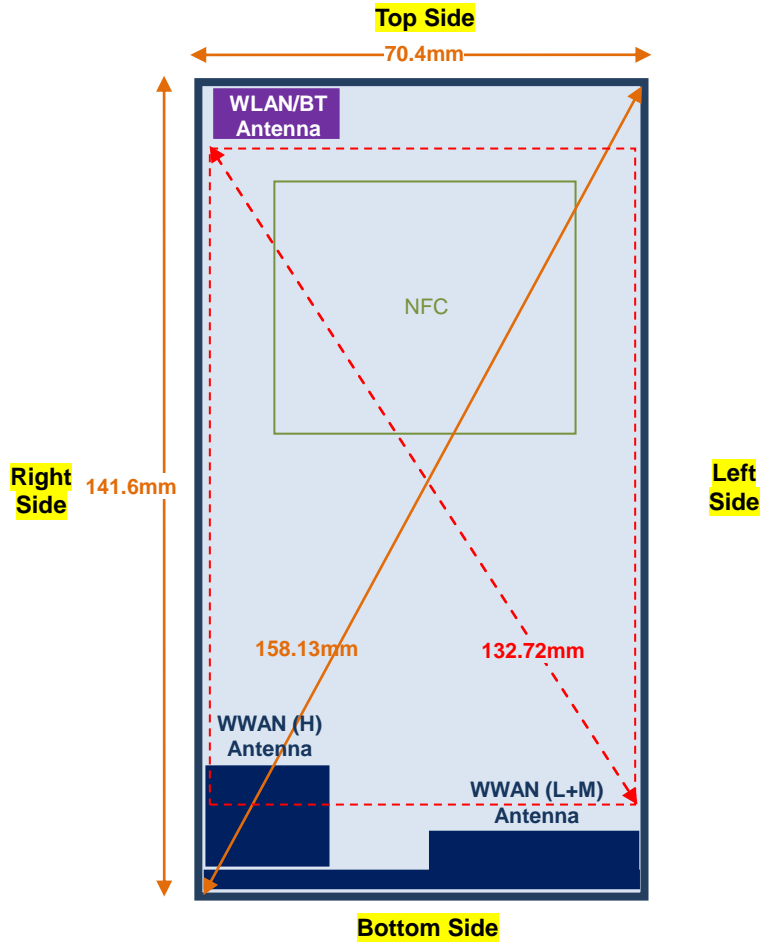

### Appendix D. Antenna Location

<Mobile Phone>

Back View

Overall diagonal	158.13 mm
Display diagonal	132.72 mm

**Appendix D. SAR Test Setup Photos**

**Right Cheek**

**Right Tilted**

**Left Cheek**

**Left Tilted**

Front, Test Separation 10 mm

Back, Test Separation 10 mm

Left Side, Test Separation 10 mm

Right Side, Test Separation 10 mm

Top Side, Test Separation 10 mm

Bottom Side, Test Separation 10 mm

**Front, Test Separation 15 mm**

**Back, Test Separation 15 mm**