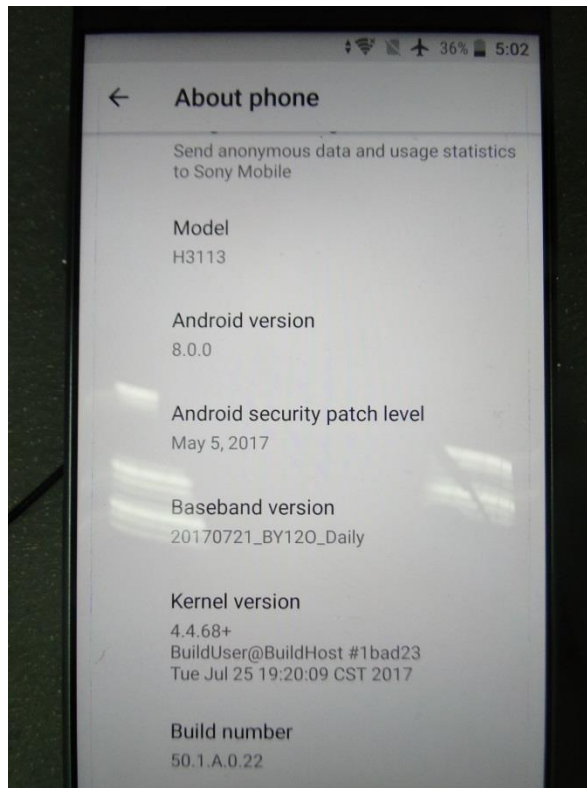

## Setup Photographs

Front View

EUT

**Remark:** The FZ760712-01 report reuses test data from the FZ760710-01 report.