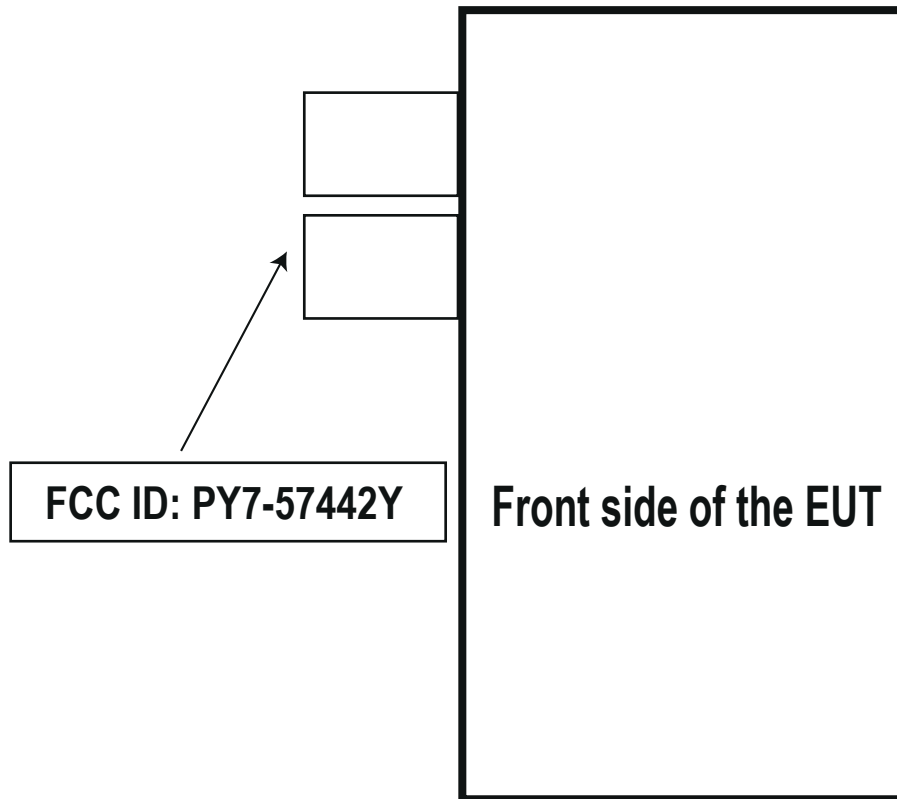

Label and Label Location

PY7-57442Y

The FCC ID is not on the exterior of the device but labelling meets the conditions allowed in KDB 784748 for the label to be placed in a user accessible area:

1. The device is handheld
2. The quick start manual directs the user where to find the FCC label
3. The user does not require any special tools to access the FCC label and the label is not removable
4. The FCC ID is on the label, FCC15.19(a) statement in manual due to device size
5. The label tray which has FCC ID is stored in the same place of the SIM card tray. Pull it out to exhibit FCC ID. Please refer to startup guide for detail.