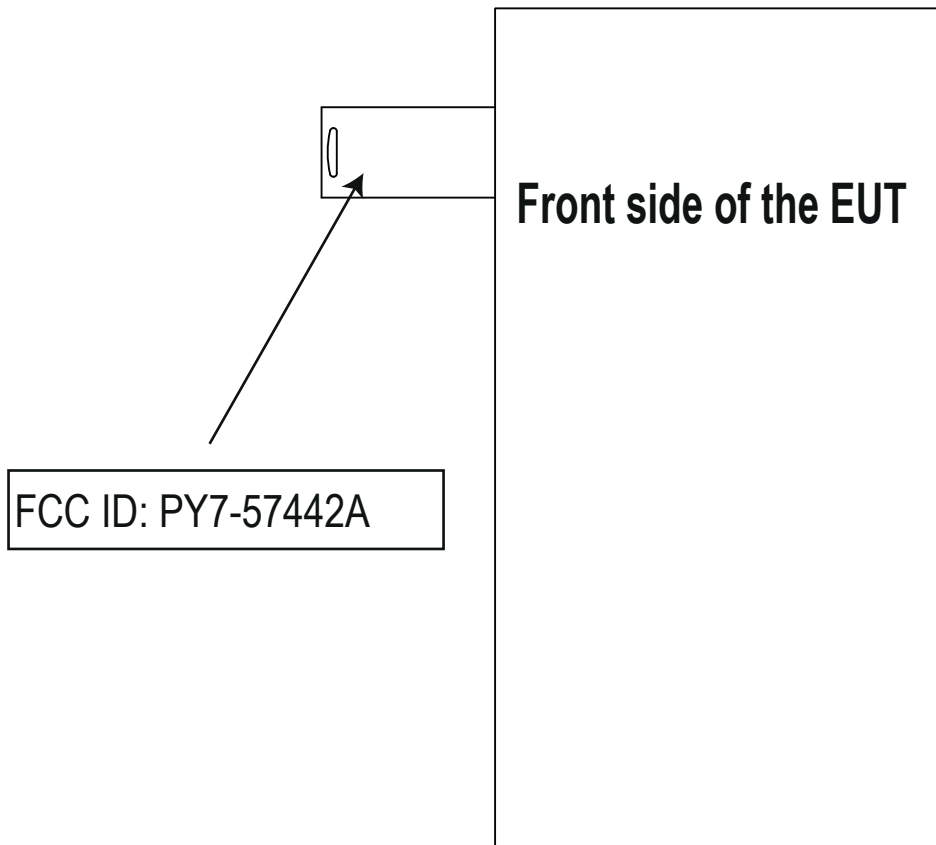

Label and Label Location PY7-57442A

The FCC ID is not on the exterior of the device but labelling meets the conditions allowed in KDB 784748 for the label to be placed in a user accessible area:

1. The device is handheld;
2. The quick start manual directs the user where to find the FCC label;
3. The user does not require any special tools to access the FCC label and the label is not removable;
4. The FCC ID is on the label, FCC15.19(a) statement in manual due to device size;
5. The label tray which has FCC ID is stored in the same place of the SIM card tray. Pull it out to exhibit FCC ID. Please refer to startup guide for detail.