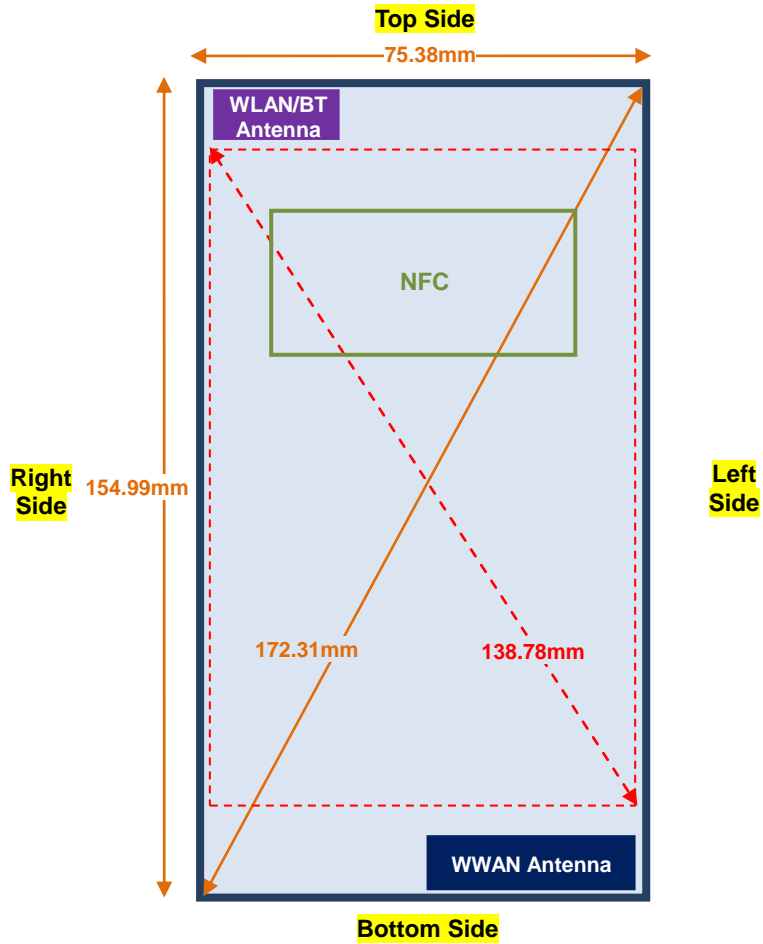

Appendix D. Antenna Location

<Mobile Phone>

Overall diagonal	172.31 mm
Display diagonal	138.78 mm

Appendix D. SAR Test Setup Photos

Right Cheek

Right Tilted

Left Cheek

Left Tilted

Front, Test Separation 0 mm

Back, Test Separation 0 mm

Top Side, Test Separation 0 mm

Right Side, Test Separation 0 mm

Front, Test Separation 10 mm

Back, Test Separation 10 mm

Left Side, Test Separation 10 mm

Right Side, Test Separation 10 mm

Top Side, Test Separation 10 mm

Bottom Side, Test Separation 10 mm

Front, Test Separation 15 mm

Back, Test Separation 15 mm