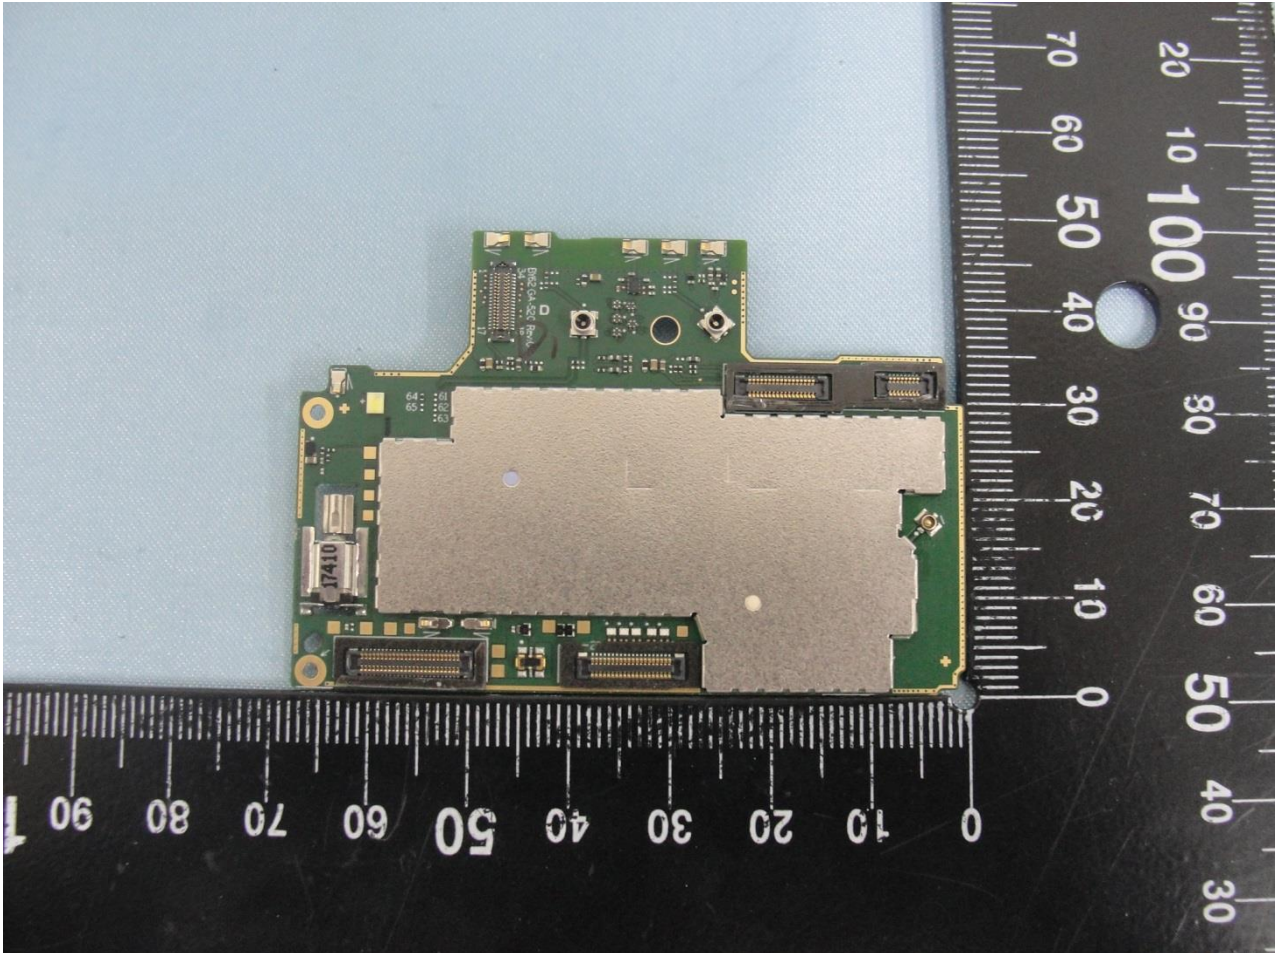

## 2. Internal Photograph of EUT

Brand Name: Sony / Model Name: G3416 / Type Name: PM-1070-BV

Brand Name: Sony / Model Name: G3416 / Type Name: PM-1070-BV

Brand Name: Sony / Model Name: G3416 / Type Name: PM-1070-BV

Brand Name: Sony / Model Name: G3416 / Type Name: PM-1070-BV

Brand Name: Sony / Model Name: G3416 / Type Name: PM-1070-BV

Brand Name: Sony / Model Name: G3416 / Type Name: PM-1070-BV

Brand Name: Sony / Model Name: G3416 / Type Name: PM-1070-BV