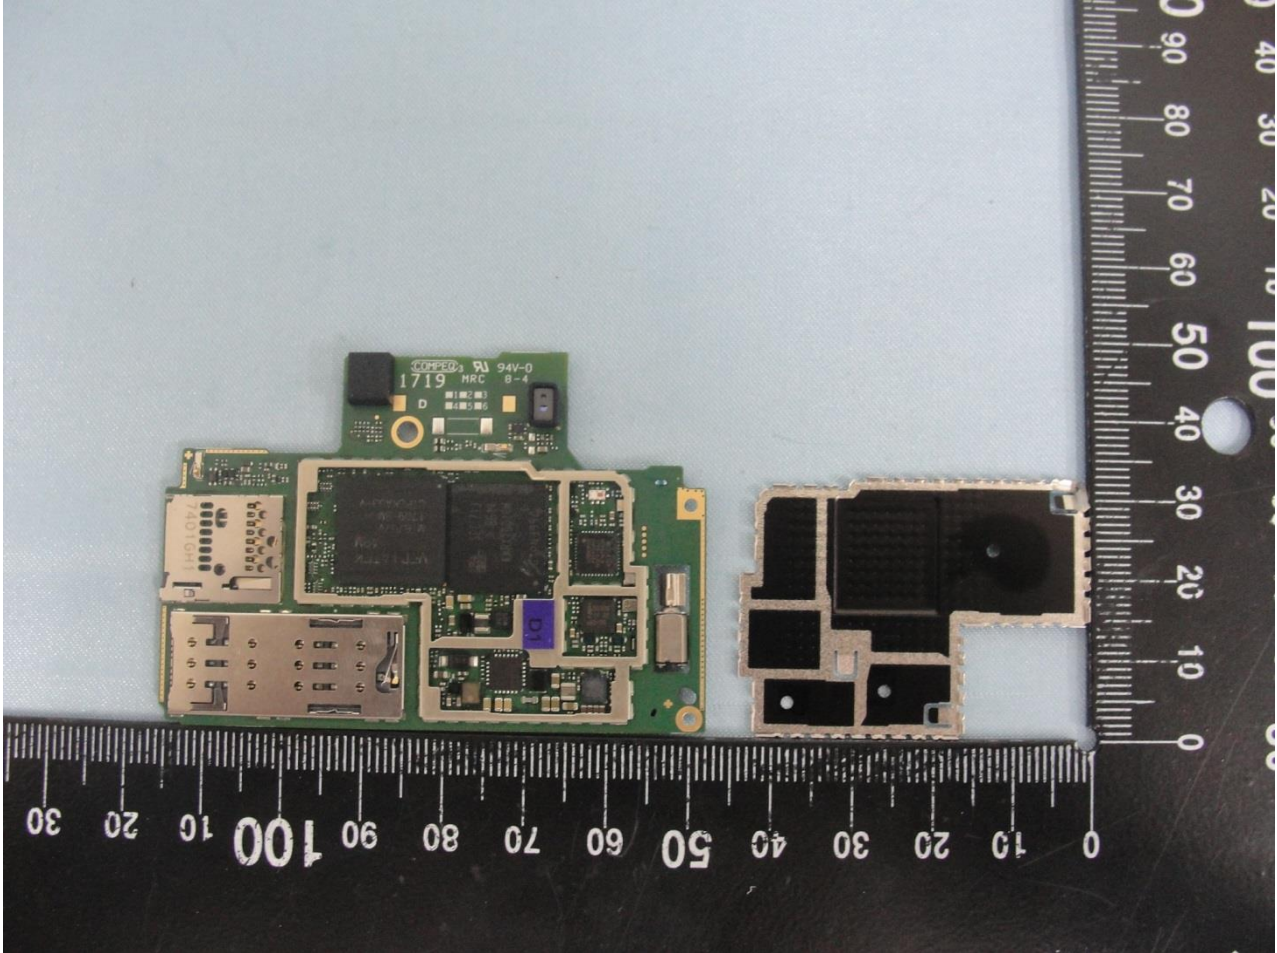

## 2. Internal Photograph of EUT

Brand Name: Sony / Model Name: G3416 / Type Name: PM-1070-BV

Brand Name: Sony / Model Name: G3416 / Type Name: PM-1070-BV

Brand Name: Sony / Model Name: G3416 / Type Name: PM-1070-BV

Brand Name: Sony / Model Name: G3416 / Type Name: PM-1070-BV

Brand Name: Sony / Model Name: G3416 / Type Name: PM-1070-BV

Brand Name: Sony / Model Name: G3416 / Type Name: PM-1070-BV

Brand Name: Sony / Model Name: G3416 / Type Name: PM-1070-BV