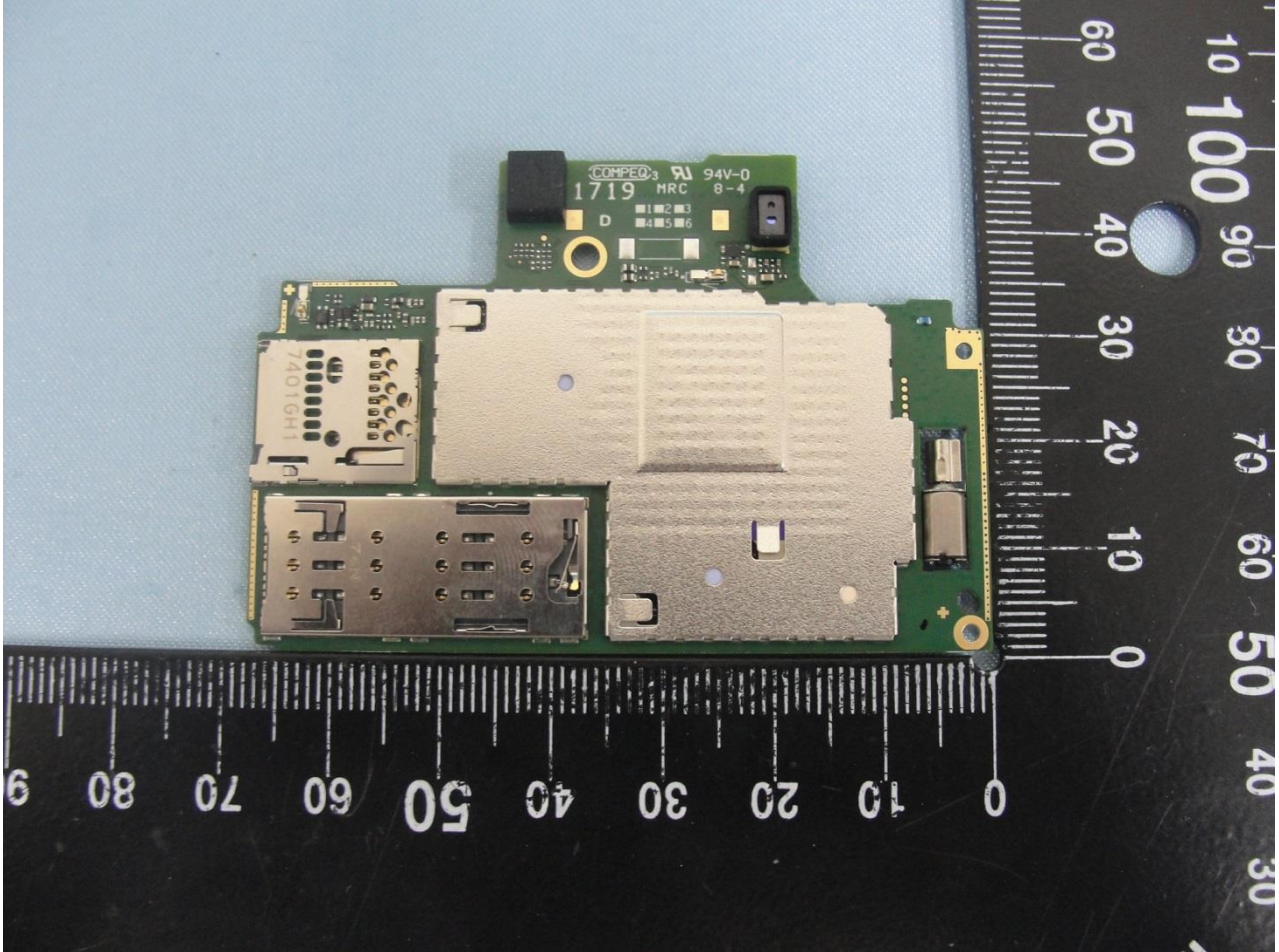

## 2. Internal Photograph of EUT

Brand Name: Sony / Model Name: G3416 / Type Name: PM-1070-BV

Brand Name: Sony / Model Name: G3416 / Type Name: PM-1070-BV

Brand Name: Sony / Model Name: G3416 / Type Name: PM-1070-BV

Brand Name: Sony / Model Name: G3416 / Type Name: PM-1070-BV

Brand Name: Sony / Model Name: G3416 / Type Name: PM-1070-BV

Brand Name: Sony / Model Name: G3416 / Type Name: PM-1070-BV

Brand Name: Sony / Model Name: G3416 / Type Name: PM-1070-BV