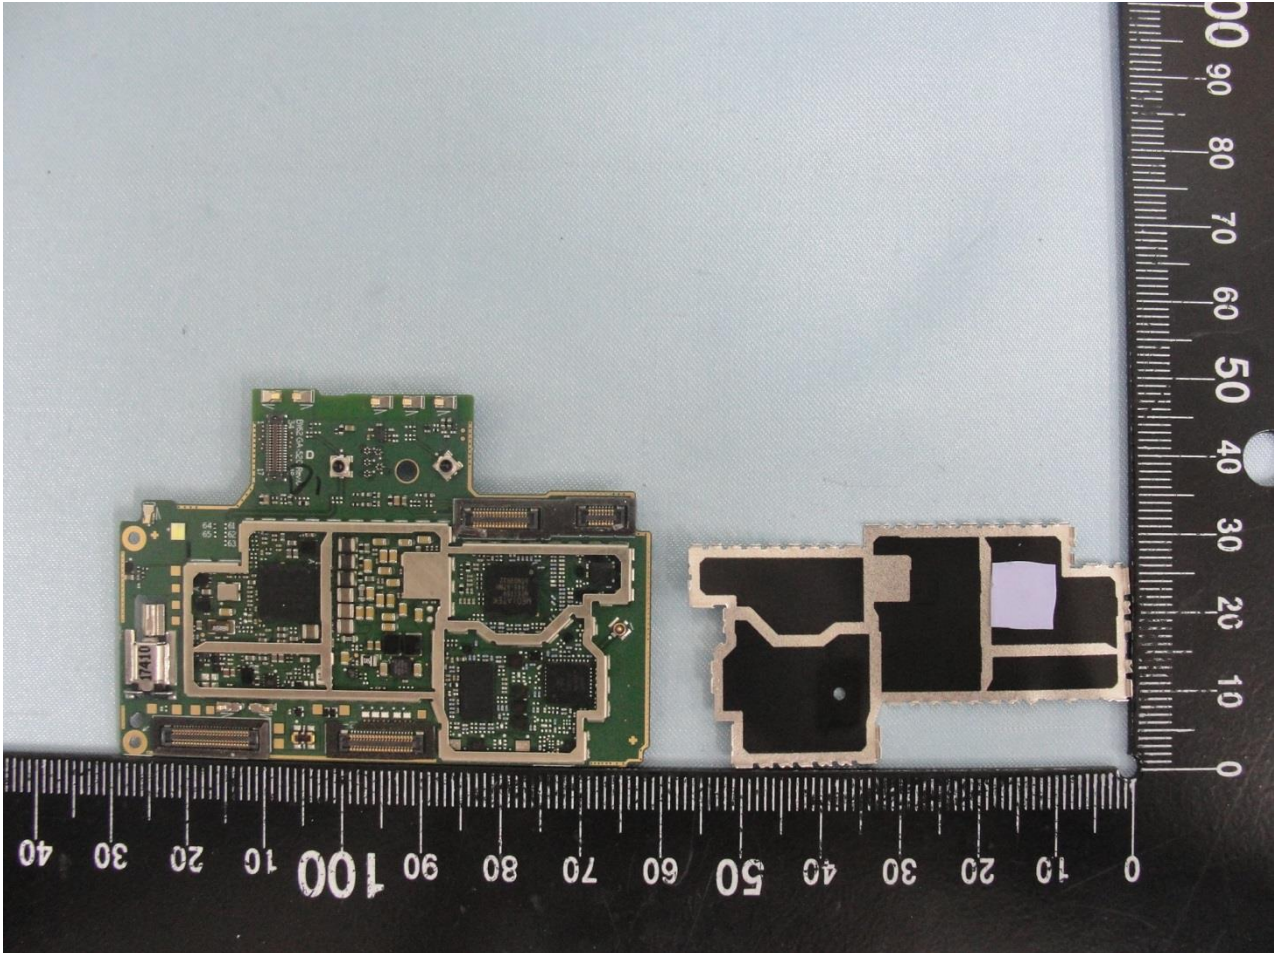

## 2. Internal Photograph of EUT

Brand Name: Sony / Model Name: G3416 / Type Name: PM-1070-BV

Brand Name: Sony / Model Name: G3416 / Type Name: PM-1070-BV

Brand Name: Sony / Model Name: G3416 / Type Name: PM-1070-BV

Brand Name: Sony / Model Name: G3416 / Type Name: PM-1070-BV

Brand Name: Sony / Model Name: G3416 / Type Name: PM-1070-BV

Brand Name: Sony / Model Name: G3416 / Type Name: PM-1070-BV

Brand Name: Sony / Model Name: G3416 / Type Name: PM-1070-BV