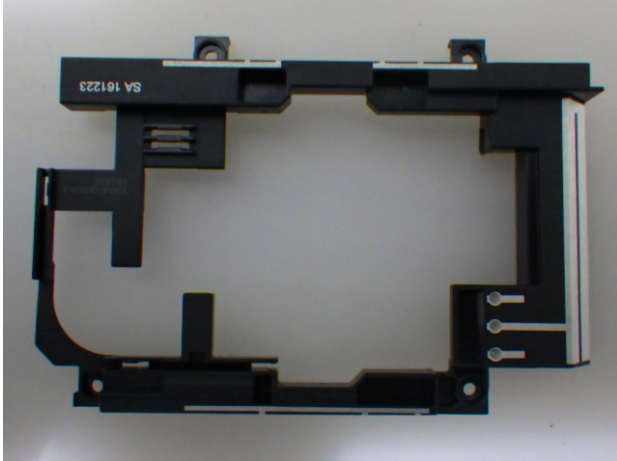

Antenna & Battery

Main Antenna