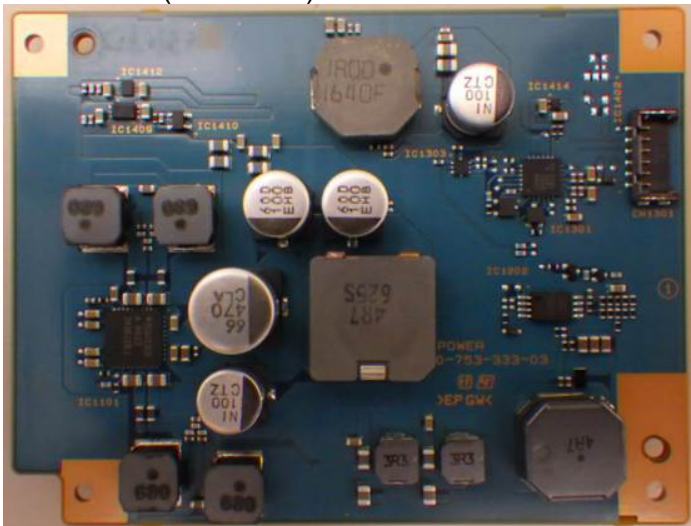

FCC ID: PY7-55364J Internal Photo

Without External Cosmetic Parts

Without PBAs, Antenna and Battery

Without Plate Main and Front Panel

Front Panel

Internal PBA with/without Shield cases

Main PBA(Inner Side)

Main PBA(Outer Side)

HDMI PBA(Inner Side)

HDMI PBA(Outer Side)

Power PBA (Inner Side)

Power PBA (Outer Side)

Projector PBA(Inner Side)

Projector PBA(Outer Side)

Antenna & Battery