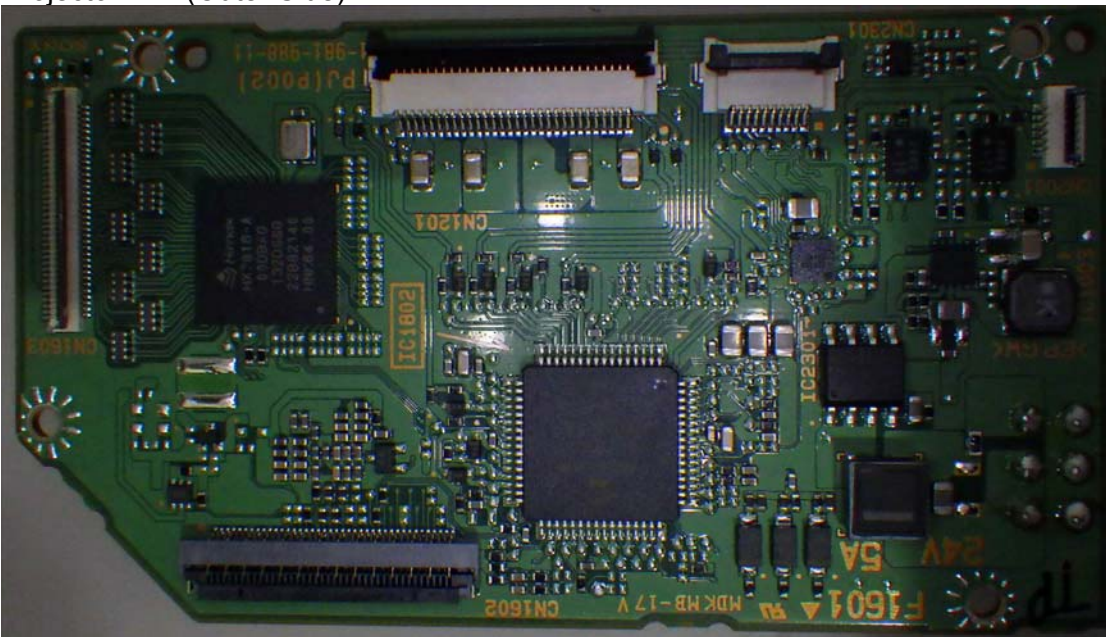

FCC ID: PY7-55364J Internal Photo

Without External Cosmetic Parts

Without PBAs, Antenna and Battery

Without Plate Main and Front Panel

Front Panel

Internal PBA with/without Shield cases

Main PBA(Inner Side)

Main PBA(Outer Side)

HDMI PBA(Inner Side)

HDMI PBA(Outer Side)

Power PBA (Inner Side)

Power PBA (Outer Side)

Projector PBA(Inner Side)

Projector PBA(Outer Side)

Antenna & Battery