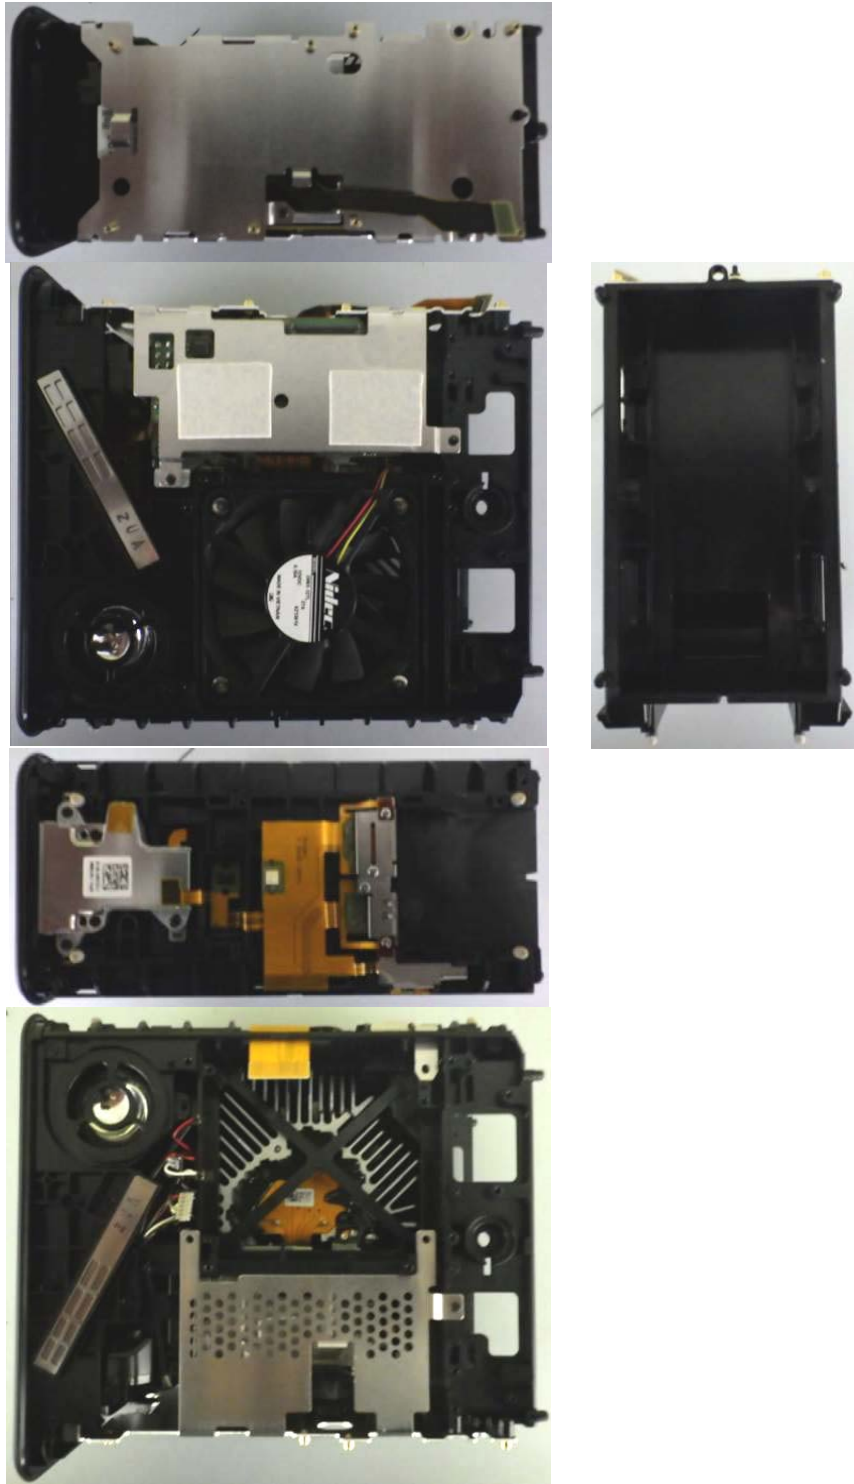

FCC ID: PY7-55364J Internal Photo

Without External Cosmetic Parts

Without PBAs, Antenna and Battery

Without Plate Main and Front Panel

Front Panel

Internal PBA with/without Shield cases

Main PBA(Inner Side)

Main PBA(Outer Side)

HDMI PBA(Inner Side)

HDMI PBA(Outer Side)

Power PBA (Inner Side)

Power PBA (Outer Side)

Projector PBA(Inner Side)

Projector PBA(Outer Side)

Antenna & Battery

Main Antenna

Battery