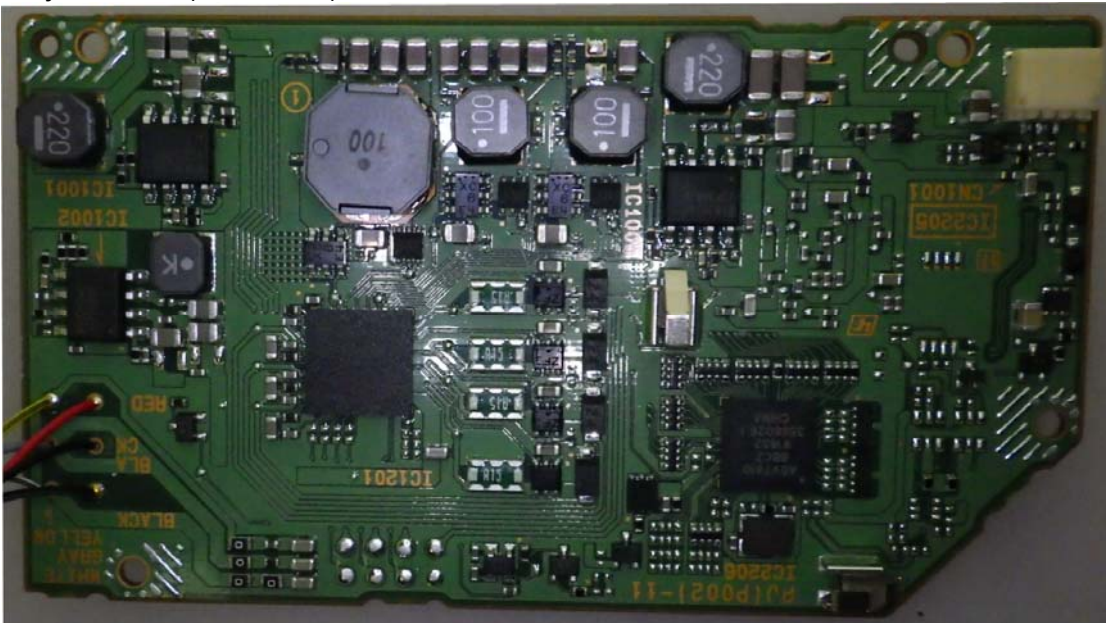

FCC ID: PY7-55364J Internal Photo

Without External Cosmetic Parts

Without PBAs, Antenna and Battery

Without Plate Main and Front Panel

Front Panel

Internal PBA with/without Shield cases

Main PBA(Inner Side)

Main PBA(Outer Side)

HDMI PBA(Inner Side)

HDMI PBA(Outer Side)

Power PBA (Inner Side)

Power PBA (Outer Side)

Projector PBA(Inner Side)

Projector PBA(Outer Side)

Antenna & Battery

Main Antenna

Battery