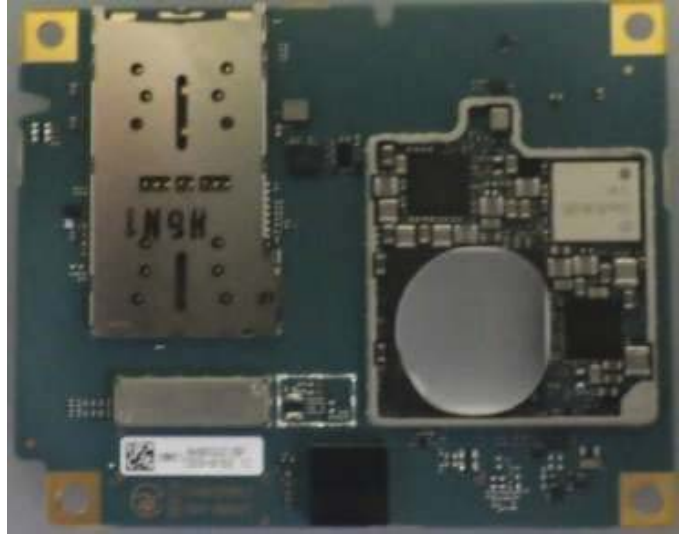

FCC ID: PY7-55364J Internal Photo

Without External Cosmetic Parts

Without PBAs, Antenna and Battery

Without Plate Main and Front Panel

Front Panel

Internal PBA with/without Shield cases

Main PBA(Inner Side)

Main PBA(Outer Side)

HDMI PBA(Inner Side)

HDMI PBA(Outer Side)

Power PBA (Inner Side)

Power PBA (Outer Side)

Projector PBA(Inner Side)

Projector PBA(Outer Side)

Antenna & Battery