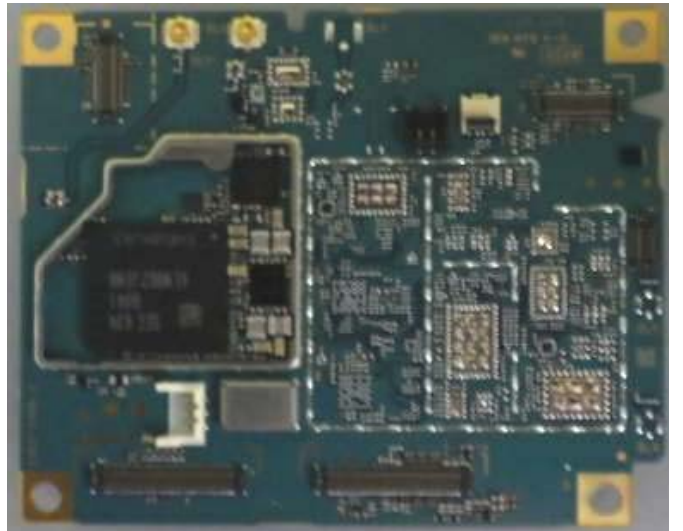

FCC ID: PY7-55364J Internal Photo

Without External Cosmetic Parts

Without PBAs, Antenna and Battery

Without Plate Main and Front Panel

Front Panel

Internal PBA with/without Shield cases

Main PBA(Inner Side)

Main PBA(Outer Side)

HDMI PBA(Inner Side)

HDMI PBA(Outer Side)

Power PBA (Inner Side)

Power PBA (Outer Side)

Projector PBA(Inner Side)

Projector PBA(Outer Side)

Antenna & Battery