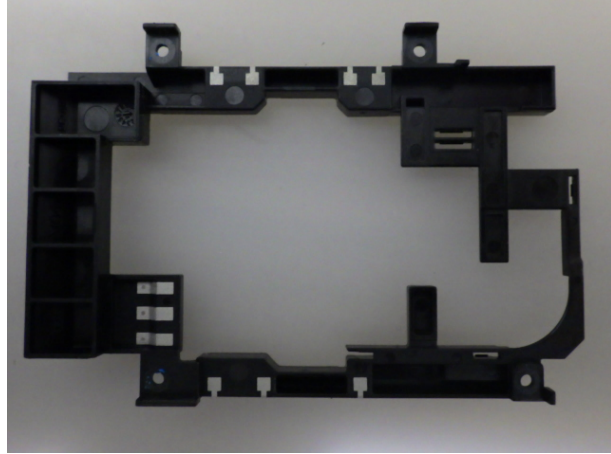

FCC ID: PY7-55364J Internal Photo

Without External Cosmetic Parts

Without PBAs, Antenna and Battery

Without Plate Main and Front Panel

Front Panel

Internal PBA with/without Shield cases

Main PBA(Inner Side)

Main PBA(Outer Side)

HDMI PBA(Inner Side)

HDMI PBA(Outer Side)

Power PBA (Inner Side)

Power PBA (Outer Side)

Projector PBA(Inner Side)

Projector PBA(Outer Side)

Antenna & Battery

Main Antenna

Battery