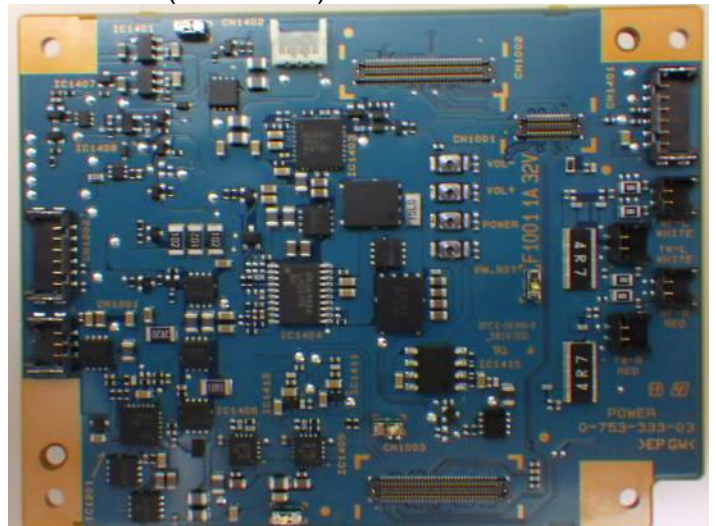

FCC ID: PY7-55364J Internal Photo

Without External Cosmetic Parts

Without PBAs, Antenna and Battery

Without Plate Main and Front Panel

Front Panel

Internal PBA with/without Shield cases

Main PBA(Inner Side)

Main PBA(Outer Side)

HDMI PBA(Inner Side)

HDMI PBA(Outer Side)

Power PBA (Inner Side)

Power PBA (Outer Side)

Projector PBA(Inner Side)

Projector PBA(Outer Side)

Antenna & Battery