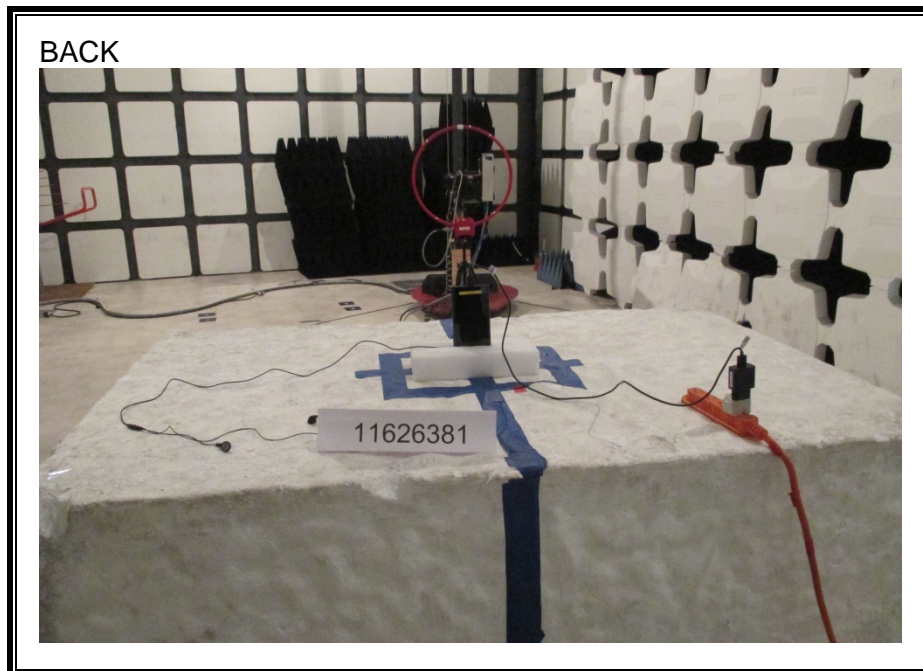

11.1. SETUP PHOTOS

ANTENNA PORT CONDUCTED RF MEASUREMENT SETUP

RADIATED RF MEASUREMENT SETUP (BELOW 30 MHz)

RADIATED RF MEASUREMENT SETUP (BELOW 1 GHz)

RADIATED RF MEASUREMENT SETUP (ABOVE 1 GHz)

RADIATED RF MEASUREMENT SETUP FOR PORTABLE CONFIGURATION

AC LINE CONDUCTED EMISSIONS MEASUREMENT SETUP

END OF REPORT