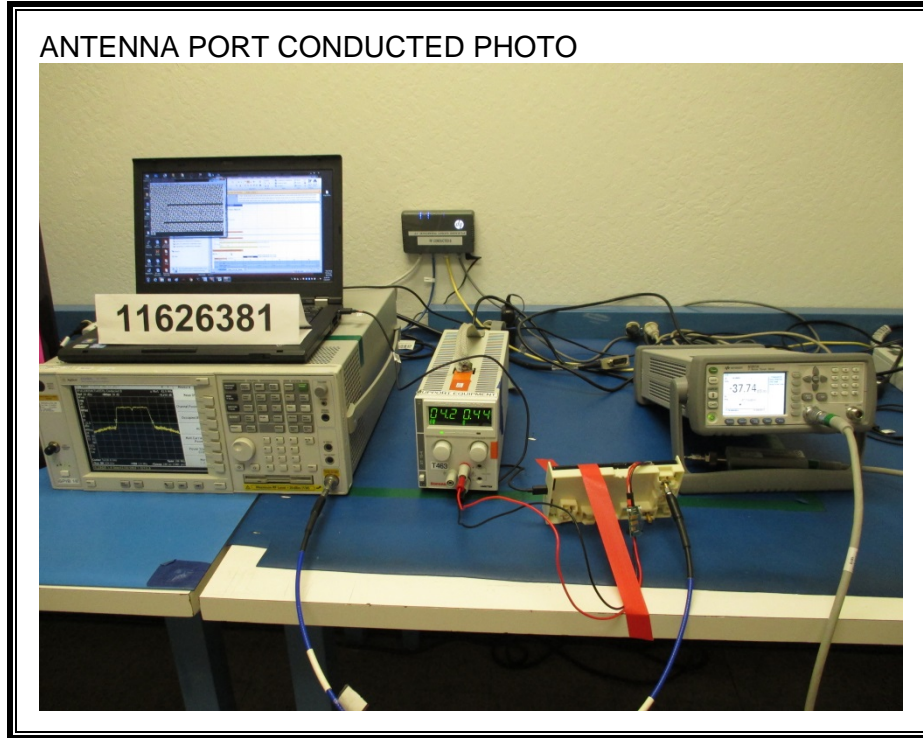

11.1. SETUP PHOTOS

ANTENNA PORT CONDUCTED RF MEASUREMENT SETUP

RADIATED RF MEASUREMENT SETUP (BELOW 30 MHz)

RADIATED RF MEASUREMENT SETUP (BELOW 1 GHz)

RADIATED RF MEASUREMENT SETUP (ABOVE 1 GHz)

RADIATED RF MEASUREMENT SETUP FOR PORTABLE CONFIGURATION

AC LINE CONDUCTED EMISSIONS MEASUREMENT SETUP

END OF REPORT