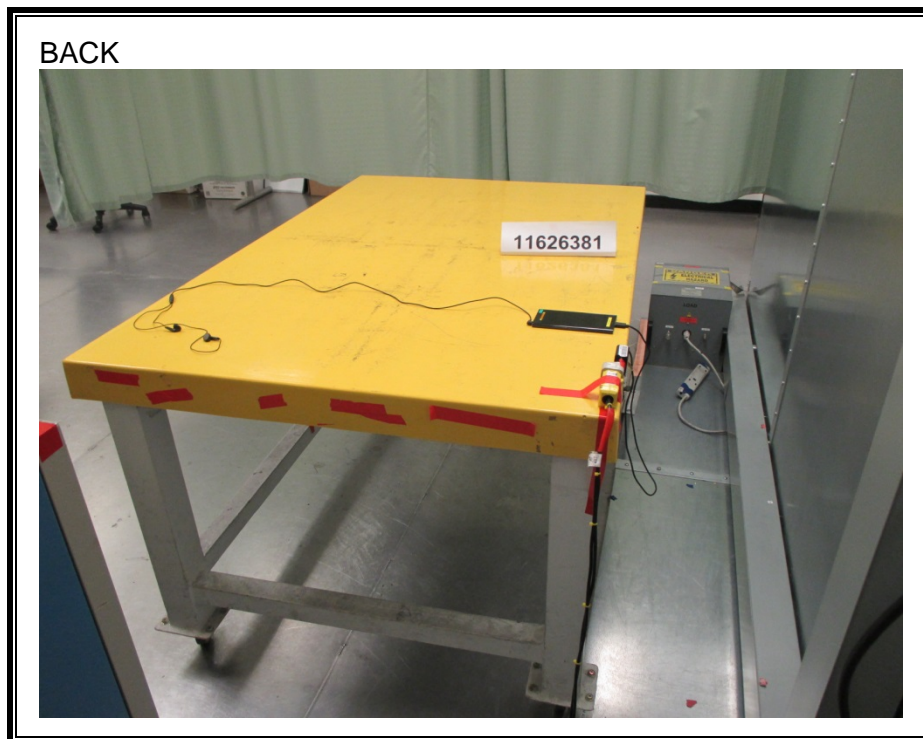

11.1. SETUP PHOTOS

ANTENNA PORT CONDUCTED RF MEASUREMENT SETUP

RADIATED RF MEASUREMENT SETUP (BELOW 30 MHz)

RADIATED RF MEASUREMENT SETUP (BELOW 1 GHz)

RADIATED RF MEASUREMENT SETUP (ABOVE 1 GHz)

RADIATED RF MEASUREMENT SETUP FOR PORTABLE CONFIGURATION

AC LINE CONDUCTED EMISSIONS MEASUREMENT SETUP

END OF REPORT