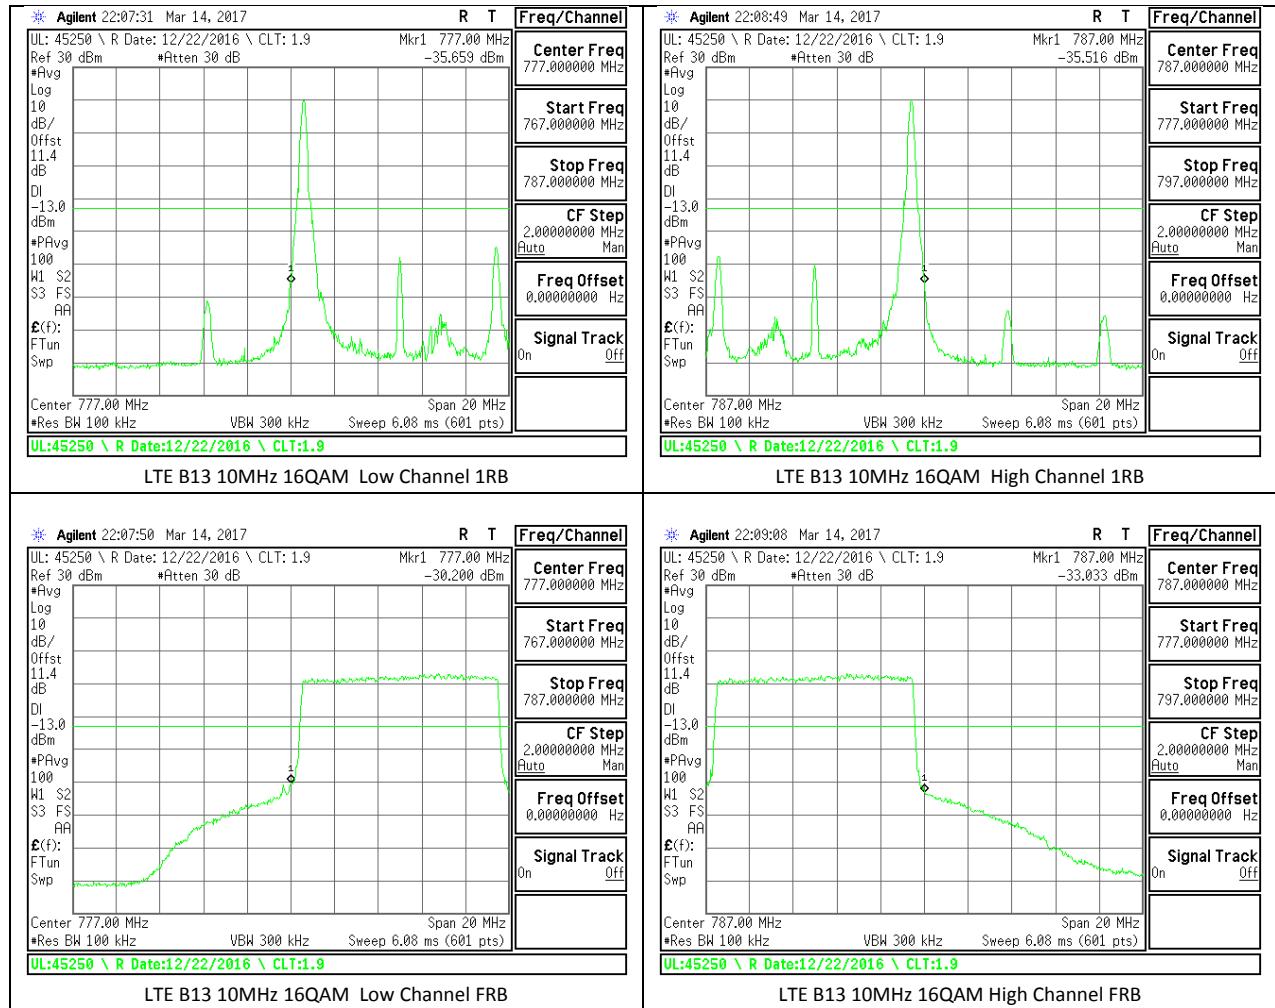

LTE Band 12

LTE B12 5MHz QPSK Low Channel FRB

LTE B12 5MHz QPSK High Channel FRB

LTE B12 5MHz 16QAM Low Channel 1RB

LTE B12 5MHz 16QAM High Channel 1RB

LTE B12 5MHz 16QAM Low Channel FRB

LTE B12 5MHz 16QAM High Channel FRB

LTE Band 13

LTE Band 17

14.2. EMISSION MASK PLOTS LTE Band 7

LTE B7 5MHz QPSK Low Channel 1RB

LTE B7 5MHz QPSK High Channel 1RB

LTE B7 5MHz QPSK Low Channel FRB

LTE B7 5MHz QPSK High Channel FRB

LTE B7 5MHz 16QAM Low Channel 1RB

LTE B7 5MHz 16QAM High Channel 1RB

LTE B7 5MHz 16QAM Low Channel FRB

LTE B7 5MHz 16QAM High Channel FRB

LTE B7 10MHz QPSK Low Channel 1RB

LTE B7 10MHz QPSK High Channel 1RB

LTE B7 10MHz QPSK Low Channel FRB