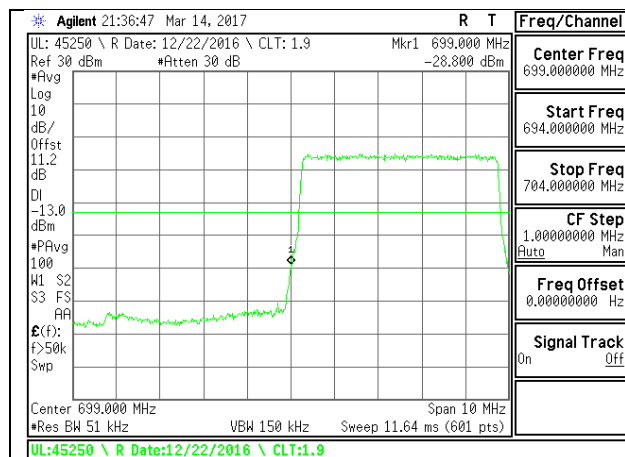

LTE Band 12

LTE B12 5MHz QPSK Low Channel FRB

LTE B12 5MHz QPSK High Channel FRB

LTE B12 5MHz 16QAM Low Channel 1RB

LTE B12 5MHz 16QAM High Channel 1RB

LTE B12 5MHz 16QAM Low Channel FRB

LTE B12 5MHz 16QAM High Channel FRB

LTE Band 13

LTE Band 17

14.2. EMISSION MASK PLOTS LTE Band 7

LTE B7 5MHz QPSK Low Channel 1RB

LTE B7 5MHz QPSK High Channel 1RB

LTE B7 5MHz QPSK Low Channel FRB

LTE B7 5MHz QPSK High Channel FRB

LTE B7 5MHz 16QAM Low Channel 1RB

LTE B7 5MHz 16QAM High Channel 1RB

LTE B7 5MHz 16QAM Low Channel FRB

LTE B7 5MHz 16QAM High Channel FRB

LTE B7 10MHz QPSK Low Channel 1RB

LTE B7 10MHz QPSK High Channel 1RB

LTE B7 10MHz QPSK Low Channel FRB