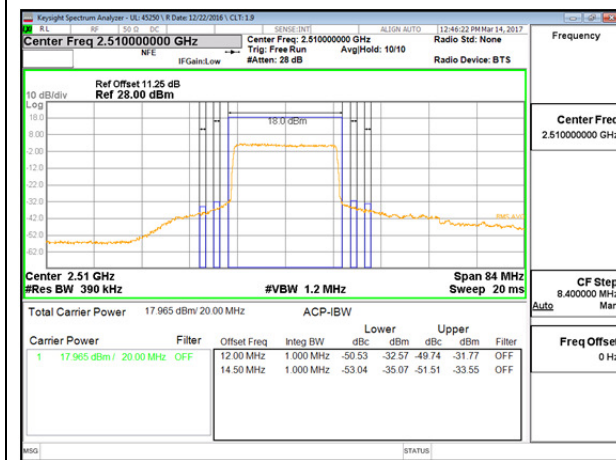

LTE B7 10MHz QPSK High Channel FRB

LTE B7 10MHz 16QAM Low Channel 1RB

LTE B7 10MHz 16QAM High Channel 1RB

LTE B7 10MHz 16QAM Low Channel FRB

LTE B7 10MHz 16QAM High Channel FRB

LTE B7 15MHz QPSK Low Channel 1RB

LTE B7 15MHz QPSK High Channel 1RB

LTE B7 15MHz QPSK Low Channel FRB

LTE B7 15MHz QPSK High Channel FRB

LTE B7 15MHz 16QAM Low Channel 1RB

LTE B7 15MHz 16QAM High Channel 1RB

LTE B7 15MHz 16QAM Low Channel FRB

LTE B7 15MHz 16QAM High Channel FRB

LTE B7 20MHz QPSK Low Channel 1RB

LTE B7 20MHz QPSK High Channel 1RB

LTE B7 20MHz QPSK Low Channel FRB

LTE B7 20MHz QPSK High Channel FRB

LTE B7 20MHz 16QAM Low Channel 1RB