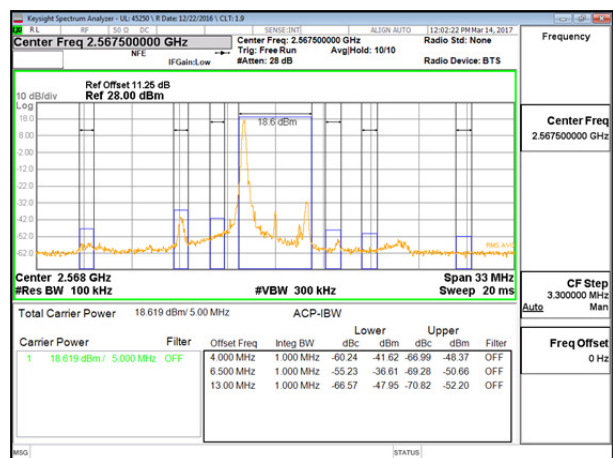

LTE Band 12

LTE B12 5MHz QPSK Low Channel FRB

LTE B12 5MHz QPSK High Channel FRB

LTE B12 5MHz 16QAM Low Channel 1RB

LTE B12 5MHz 16QAM High Channel 1RB

LTE B12 5MHz 16QAM Low Channel FRB

LTE B12 5MHz 16QAM High Channel FRB

LTE Band 13

LTE Band 17

14.2. EMISSION MASK PLOTS LTE Band 7

LTE B7 5MHz QPSK Low Channel 1RB

LTE B7 5MHz QPSK High Channel 1RB

LTE B7 5MHz QPSK Low Channel FRB

LTE B7 5MHz QPSK High Channel FRB

LTE B7 5MHz 16QAM Low Channel 1RB

LTE B7 5MHz 16QAM High Channel 1RB

LTE B7 5MHz 16QAM Low Channel FRB

LTE B7 5MHz 16QAM High Channel FRB

LTE B7 10MHz QPSK Low Channel 1RB

LTE B7 10MHz QPSK High Channel 1RB

LTE B7 10MHz QPSK Low Channel FRB

LTE B7 10MHz QPSK High Channel FRB

LTE B7 10MHz 16QAM Low Channel 1RB

LTE B7 10MHz 16QAM High Channel 1RB

LTE B7 10MHz 16QAM Low Channel FRB

LTE B7 10MHz 16QAM High Channel FRB

LTE B7 15MHz QPSK Low Channel 1RB