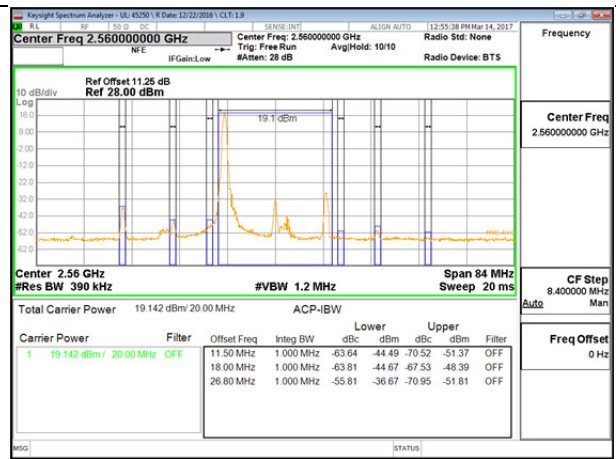

LTE B7 10MHz QPSK High Channel FRB

LTE B7 10MHz 16QAM Low Channel 1RB

LTE B7 10MHz 16QAM High Channel 1RB

LTE B7 10MHz 16QAM Low Channel FRB

LTE B7 10MHz 16QAM High Channel FRB

LTE B7 15MHz QPSK Low Channel 1RB

LTE B7 15MHz QPSK High Channel 1RB

LTE B7 15MHz QPSK Low Channel FRB

LTE B7 15MHz QPSK High Channel FRB

LTE B7 15MHz 16QAM Low Channel 1RB

LTE B7 15MHz 16QAM High Channel 1RB

LTE B7 15MHz 16QAM Low Channel FRB

LTE B7 15MHz 16QAM High Channel FRB

LTE B7 20MHz QPSK Low Channel 1RB

LTE B7 20MHz QPSK High Channel 1RB

LTE B7 20MHz QPSK Low Channel FRB

LTE B7 20MHz QPSK High Channel FRB

LTE B7 20MHz 16QAM Low Channel 1RB