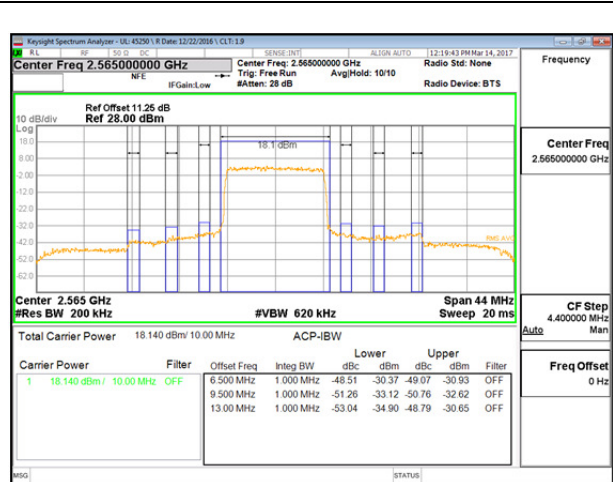

LTE Band 13

LTE Band 17

14.2. EMISSION MASK PLOTS LTE Band 7

LTE B7 5MHz QPSK Low Channel 1RB

LTE B7 5MHz QPSK High Channel 1RB

LTE B7 5MHz QPSK Low Channel FRB

LTE B7 5MHz QPSK High Channel FRB

LTE B7 5MHz 16QAM Low Channel 1RB

LTE B7 5MHz 16QAM High Channel 1RB

LTE B7 5MHz 16QAM Low Channel FRB

LTE B7 5MHz 16QAM High Channel FRB

LTE B7 10MHz QPSK Low Channel 1RB

LTE B7 10MHz QPSK High Channel 1RB

LTE B7 10MHz QPSK Low Channel FRB

LTE B7 10MHz QPSK High Channel FRB

LTE B7 10MHz 16QAM Low Channel 1RB

LTE B7 10MHz 16QAM High Channel 1RB

LTE B7 10MHz 16QAM Low Channel FRB

LTE B7 10MHz 16QAM High Channel FRB

LTE B7 15MHz QPSK Low Channel 1RB