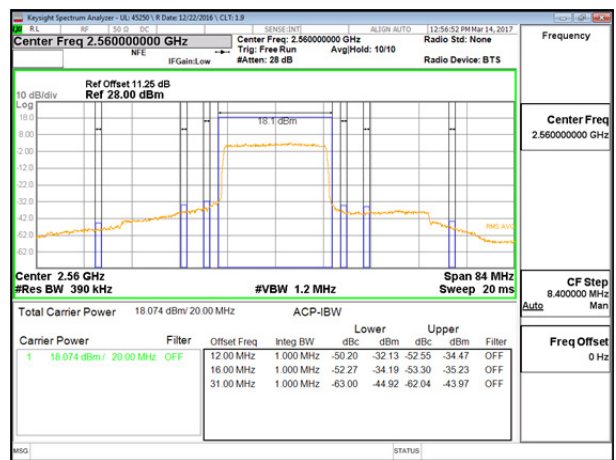

LTE B7 15MHz QPSK High Channel 1RB

LTE B7 15MHz QPSK Low Channel FRB

LTE B7 15MHz QPSK High Channel FRB

LTE B7 15MHz 16QAM Low Channel 1RB

LTE B7 15MHz 16QAM High Channel 1RB

LTE B7 15MHz 16QAM Low Channel FRB

LTE B7 15MHz 16QAM High Channel FRB

LTE B7 20MHz QPSK Low Channel 1RB

LTE B7 20MHz QPSK High Channel 1RB

LTE B7 20MHz QPSK Low Channel FRB

LTE B7 20MHz QPSK High Channel FRB

LTE B7 20MHz 16QAM Low Channel 1RB

LTE B7 20MHz 16QAM High Channel 1RB

LTE B7 20MHz 16QAM Low Channel FRB

LTE B7 20MHz 16QAM High Channel FRB

LTE Band 41

LTE B41 5MHz QPSK Low Channel 1RB

LTE B41 5MHz QPSK High Channel 1RB

LTE B41 5MHz QPSK Low Channel FRB