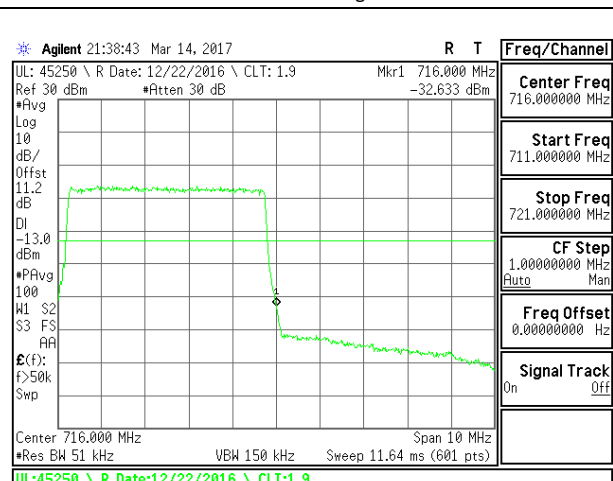

LTE Band 12

LTE B12 5MHz QPSK Low Channel FRB

LTE B12 5MHz QPSK High Channel FRB

LTE B12 5MHz 16QAM Low Channel 1RB

LTE B12 5MHz 16QAM High Channel 1RB

LTE B12 5MHz 16QAM Low Channel FRB

LTE B12 5MHz 16QAM High Channel FRB

LTE Band 13

LTE Band 17

14.2. EMISSION MASK PLOTS LTE Band 7

LTE B7 5MHz QPSK Low Channel 1RB

LTE B7 5MHz QPSK High Channel 1RB

LTE B7 5MHz QPSK Low Channel FRB

LTE B7 5MHz QPSK High Channel FRB

LTE B7 5MHz 16QAM Low Channel 1RB

LTE B7 5MHz 16QAM High Channel 1RB

LTE B7 5MHz 16QAM Low Channel FRB

LTE B7 5MHz 16QAM High Channel FRB

LTE B7 10MHz QPSK Low Channel 1RB

LTE B7 10MHz QPSK High Channel 1RB

LTE B7 10MHz QPSK Low Channel FRB