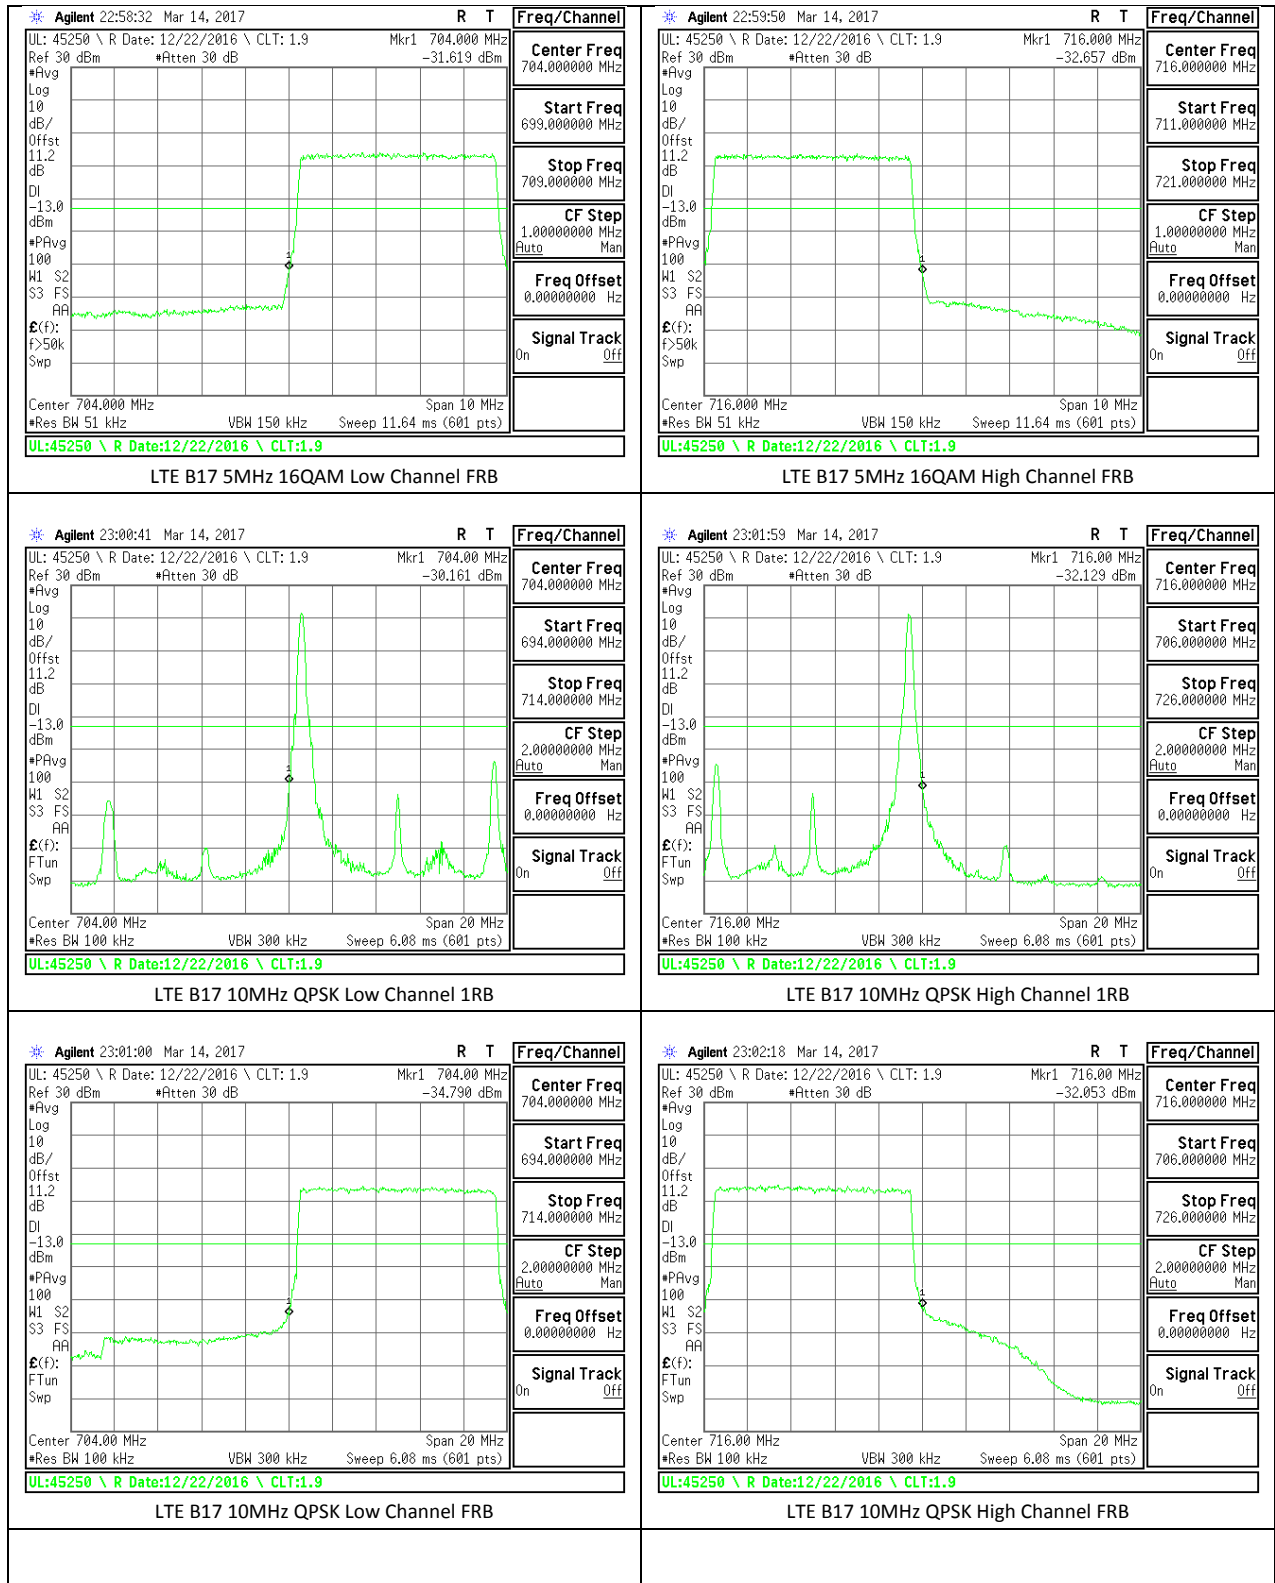

LTE Band 12

LTE B12 5MHz QPSK Low Channel FRB

LTE B12 5MHz QPSK High Channel FRB

LTE B12 5MHz 16QAM Low Channel 1RB

LTE B12 5MHz 16QAM High Channel 1RB

LTE B12 5MHz 16QAM Low Channel FRB

LTE B12 5MHz 16QAM High Channel FRB

LTE Band 13

LTE Band 17

14.2. EMISSION MASK PLOTS LTE Band 7

LTE B7 5MHz QPSK Low Channel 1RB

LTE B7 5MHz QPSK High Channel 1RB

LTE B7 5MHz QPSK Low Channel FRB

LTE B7 5MHz QPSK High Channel FRB

LTE B7 5MHz 16QAM Low Channel 1RB

LTE B7 5MHz 16QAM High Channel 1RB

LTE B7 5MHz 16QAM Low Channel FRB

LTE B7 5MHz 16QAM High Channel FRB

LTE B7 10MHz QPSK Low Channel 1RB

LTE B7 10MHz QPSK High Channel 1RB

LTE B7 10MHz QPSK Low Channel FRB

LTE B7 10MHz QPSK High Channel FRB

LTE B7 10MHz 16QAM Low Channel 1RB

LTE B7 10MHz 16QAM High Channel 1RB

LTE B7 10MHz 16QAM Low Channel FRB

LTE B7 10MHz 16QAM High Channel FRB

LTE B7 15MHz QPSK Low Channel 1RB