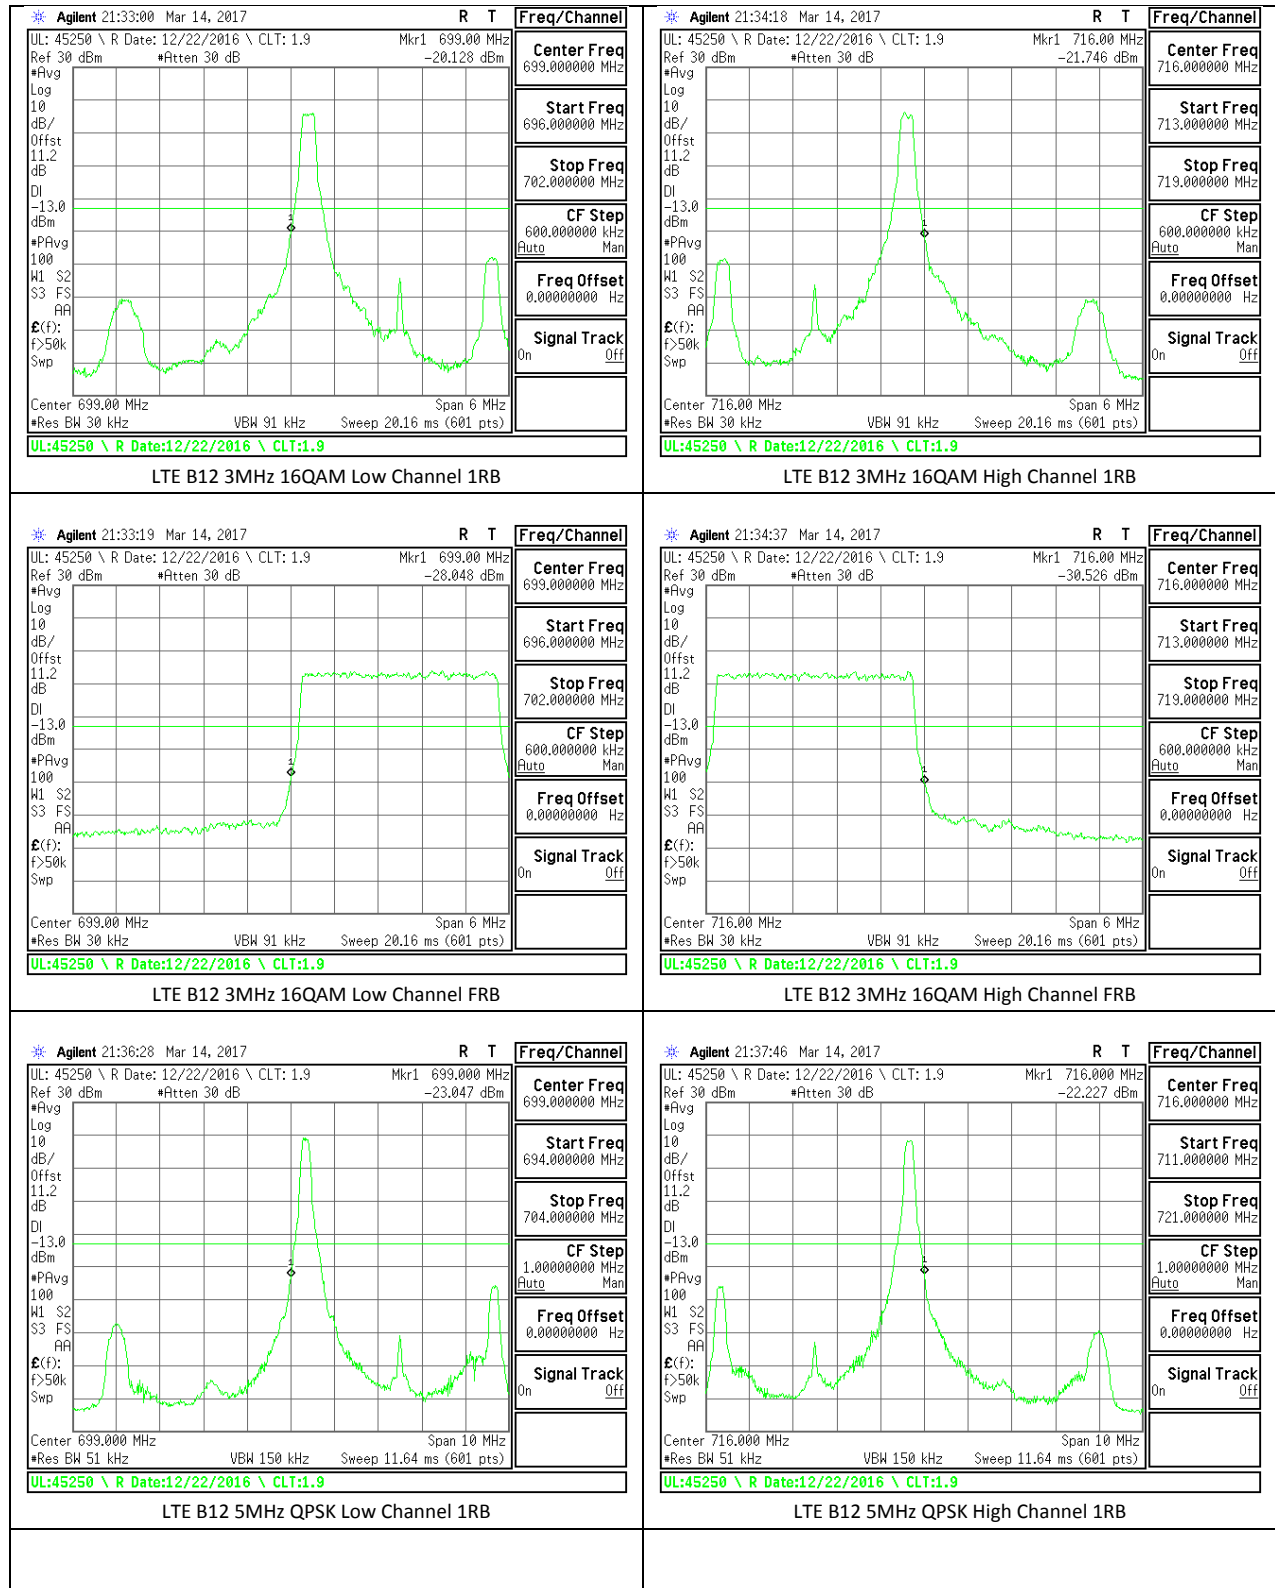

LTE Band 12

LTE B12 5MHz QPSK Low Channel FRB

LTE B12 5MHz QPSK High Channel FRB

LTE B12 5MHz 16QAM Low Channel 1RB

LTE B12 5MHz 16QAM High Channel 1RB

LTE B12 5MHz 16QAM Low Channel FRB

LTE B12 5MHz 16QAM High Channel FRB

LTE Band 13

LTE Band 17

14.2. EMISSION MASK PLOTS LTE Band 7

LTE B7 5MHz QPSK Low Channel 1RB

LTE B7 5MHz QPSK High Channel 1RB

LTE B7 5MHz QPSK Low Channel FRB

LTE B7 5MHz QPSK High Channel FRB

LTE B7 5MHz 16QAM Low Channel 1RB

LTE B7 5MHz 16QAM High Channel 1RB

LTE B7 5MHz 16QAM Low Channel FRB

LTE B7 5MHz 16QAM High Channel FRB

LTE B7 10MHz QPSK Low Channel 1RB

LTE B7 10MHz QPSK High Channel 1RB

LTE B7 10MHz QPSK Low Channel FRB