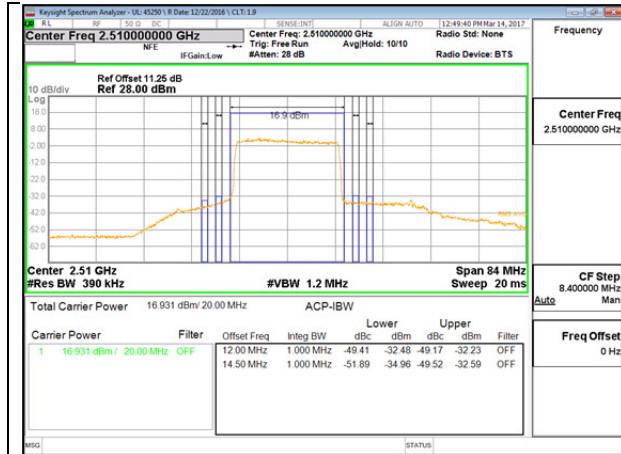

LTE B7 20MHz 16QAM Low Channel FRB