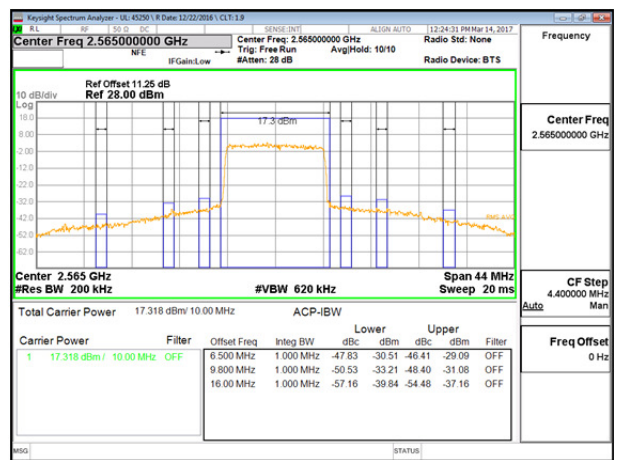

LTE B7 5MHz 16QAM High Channel 1RB

LTE B7 5MHz 16QAM Low Channel FRB

LTE B7 5MHz 16QAM High Channel FRB

LTE B7 10MHz QPSK Low Channel 1RB

LTE B7 10MHz QPSK High Channel 1RB

LTE B7 10MHz QPSK Low Channel FRB

LTE B7 10MHz QPSK High Channel FRB

LTE B7 10MHz 16QAM Low Channel 1RB

LTE B7 10MHz 16QAM High Channel 1RB

LTE B7 10MHz 16QAM Low Channel FRB

LTE B7 10MHz 16QAM High Channel FRB

LTE B7 15MHz QPSK Low Channel 1RB

LTE B7 15MHz QPSK High Channel 1RB

LTE B7 15MHz QPSK Low Channel FRB

LTE B7 15MHz QPSK High Channel FRB

LTE B7 15MHz 16QAM Low Channel 1RB

LTE B7 15MHz 16QAM High Channel 1RB

LTE B7 15MHz 16QAM Low Channel FRB