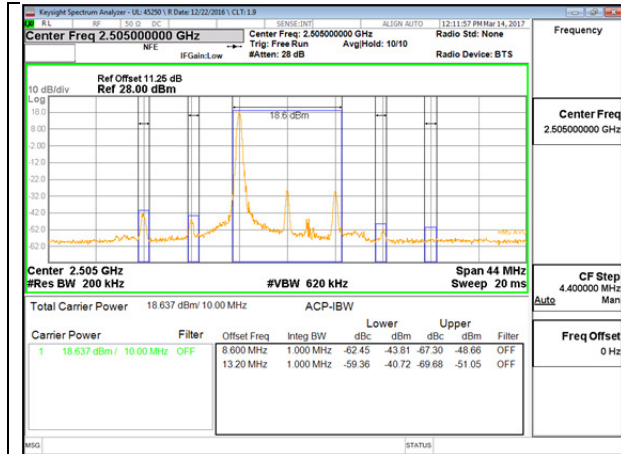

LTE B7 5MHz 16QAM High Channel 1RB

LTE B7 5MHz 16QAM Low Channel FRB

LTE B7 5MHz 16QAM High Channel FRB

LTE B7 10MHz QPSK Low Channel 1RB

LTE B7 10MHz QPSK High Channel 1RB

LTE B7 10MHz QPSK Low Channel FRB

LTE B7 10MHz QPSK High Channel FRB

LTE B7 10MHz 16QAM Low Channel 1RB

LTE B7 10MHz 16QAM High Channel 1RB

LTE B7 10MHz 16QAM Low Channel FRB

LTE B7 10MHz 16QAM High Channel FRB

LTE B7 15MHz QPSK Low Channel 1RB