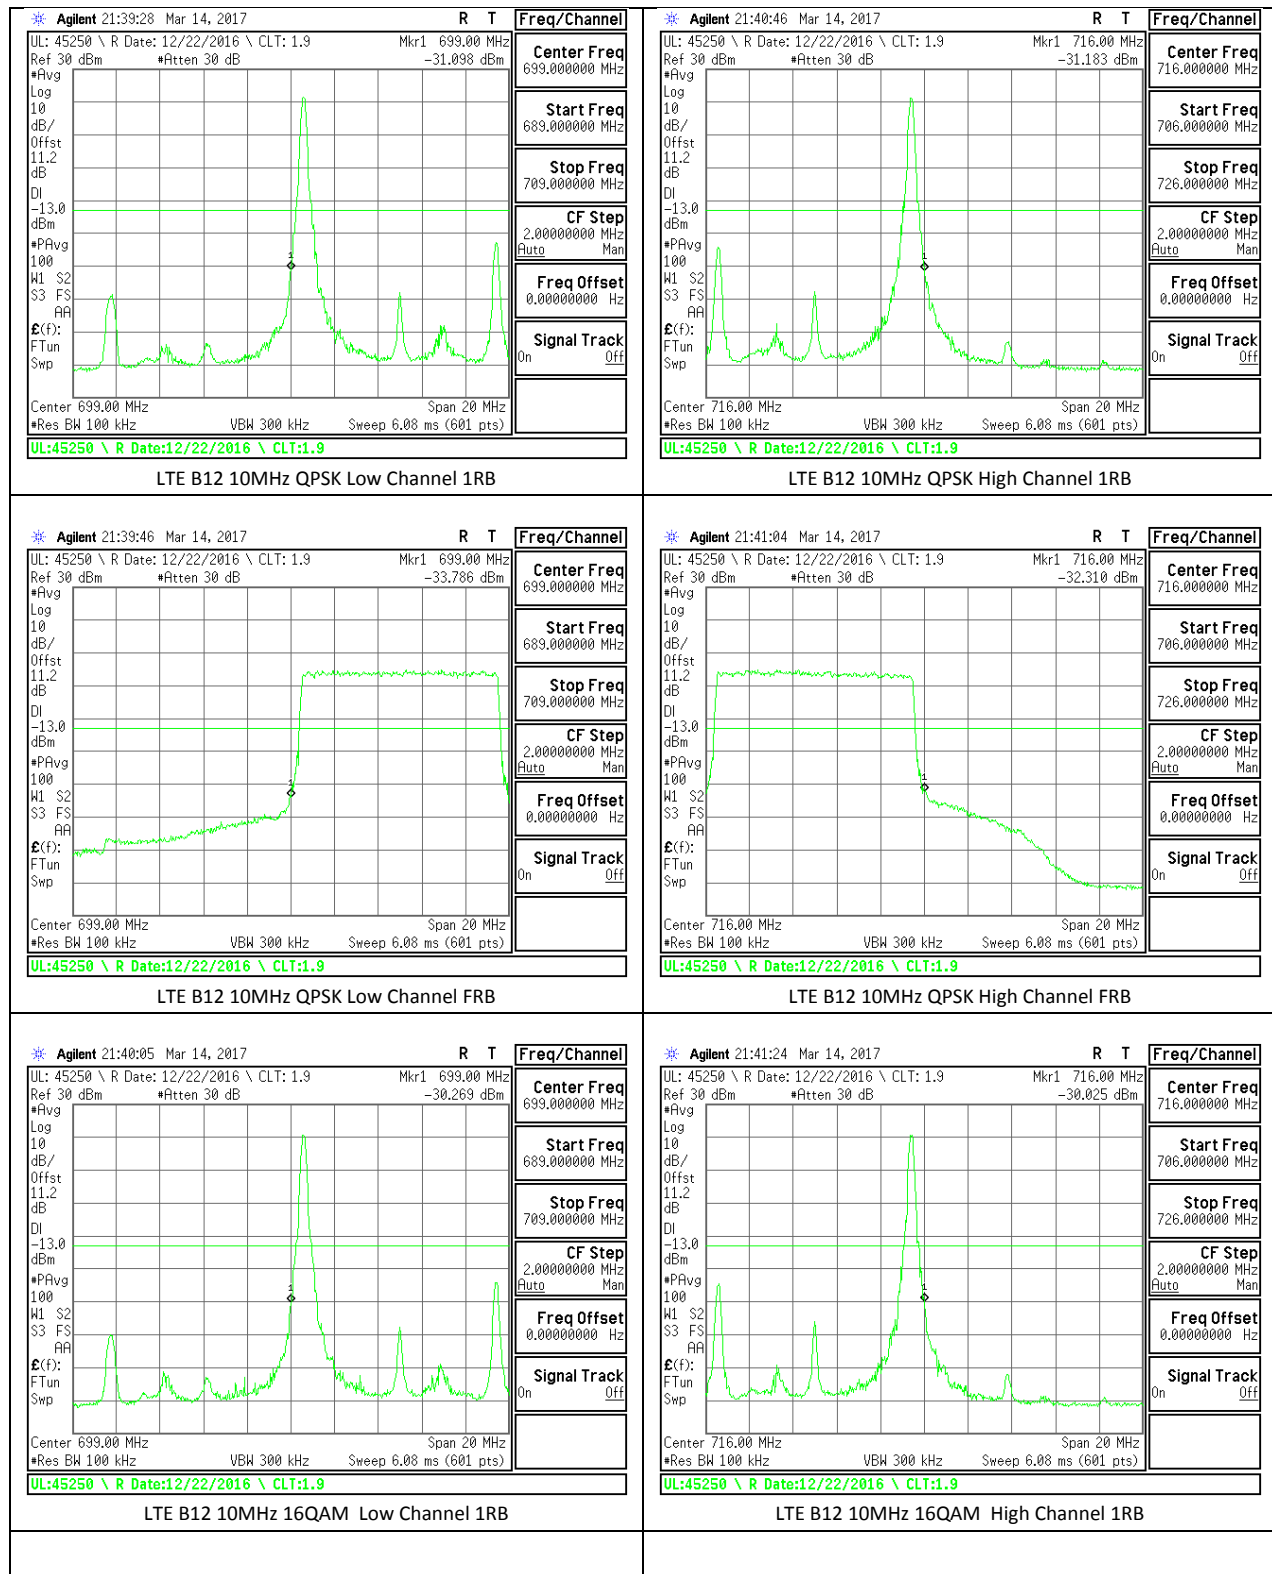

LTE Band 12

LTE B12 5MHz QPSK Low Channel FRB

LTE B12 5MHz QPSK High Channel FRB

LTE B12 5MHz 16QAM Low Channel 1RB

LTE B12 5MHz 16QAM High Channel 1RB

LTE B12 5MHz 16QAM Low Channel FRB

LTE B12 5MHz 16QAM High Channel FRB

LTE Band 13

LTE Band 17

14.2. EMISSION MASK PLOTS LTE Band 7

LTE B7 5MHz QPSK Low Channel 1RB

LTE B7 5MHz QPSK High Channel 1RB

LTE B7 5MHz QPSK Low Channel FRB

LTE B7 5MHz QPSK High Channel FRB

LTE B7 5MHz 16QAM Low Channel 1RB

LTE B7 5MHz 16QAM High Channel 1RB

LTE B7 5MHz 16QAM Low Channel FRB

LTE B7 5MHz 16QAM High Channel FRB

LTE B7 10MHz QPSK Low Channel 1RB

LTE B7 10MHz QPSK High Channel 1RB

LTE B7 10MHz QPSK Low Channel FRB