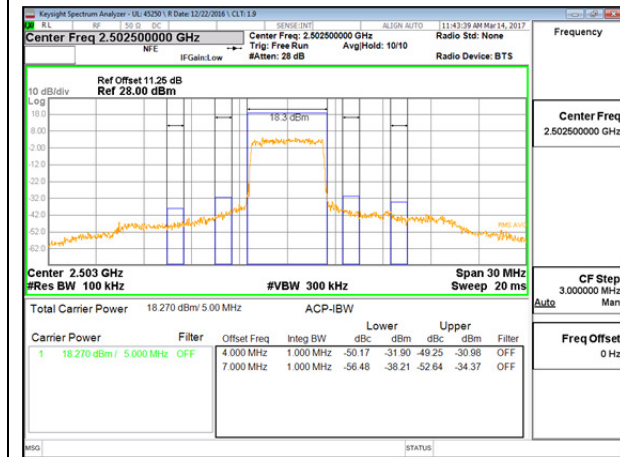

LTE Band 13

LTE Band 17

14.2. EMISSION MASK PLOTS LTE Band 7

LTE B7 5MHz QPSK Low Channel 1RB

LTE B7 5MHz QPSK High Channel 1RB

LTE B7 5MHz QPSK Low Channel FRB

LTE B7 5MHz QPSK High Channel FRB

LTE B7 5MHz 16QAM Low Channel 1RB

LTE B7 5MHz 16QAM High Channel 1RB

LTE B7 5MHz 16QAM Low Channel FRB

LTE B7 5MHz 16QAM High Channel FRB

LTE B7 10MHz QPSK Low Channel 1RB

LTE B7 10MHz QPSK High Channel 1RB

LTE B7 10MHz QPSK Low Channel FRB