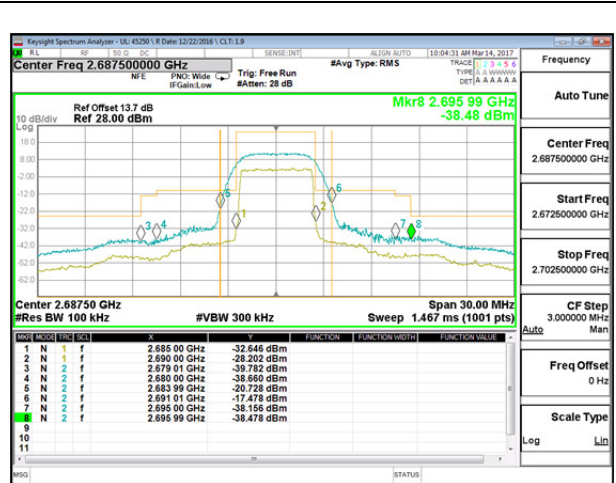

LTE B7 15MHz 16QAM High Channel FRB

LTE B7 20MHz QPSK Low Channel 1RB

LTE B7 20MHz QPSK High Channel 1RB

LTE B7 20MHz QPSK Low Channel FRB

LTE B7 20MHz QPSK High Channel FRB

LTE B7 20MHz 16QAM Low Channel 1RB

LTE B7 20MHz 16QAM High Channel 1RB

LTE B7 20MHz 16QAM Low Channel FRB

LTE B7 20MHz 16QAM High Channel FRB

LTE Band 41

LTE B41 5MHz QPSK Low Channel 1RB

LTE B41 5MHz QPSK High Channel 1RB

LTE B41 5MHz QPSK Low Channel FRB

LTE B41 5MHz QPSK High Channel FRB

LTE B41 5MHz 16QAM Low Channel 1RB

LTE B41 5MHz 16QAM High Channel 1RB