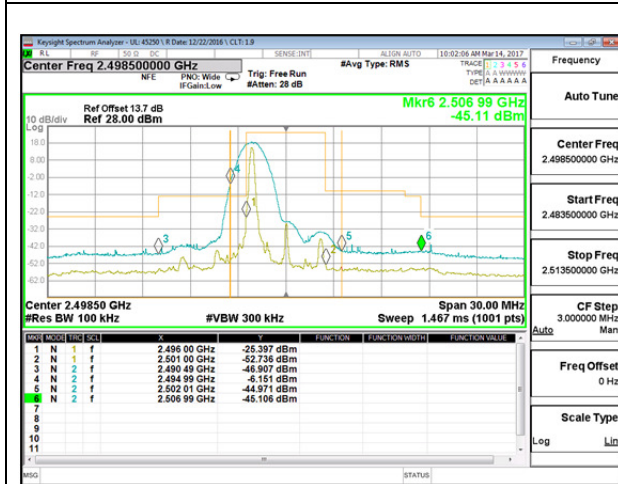

LTE B41 5MHz 16QAM Low Channel 1RB