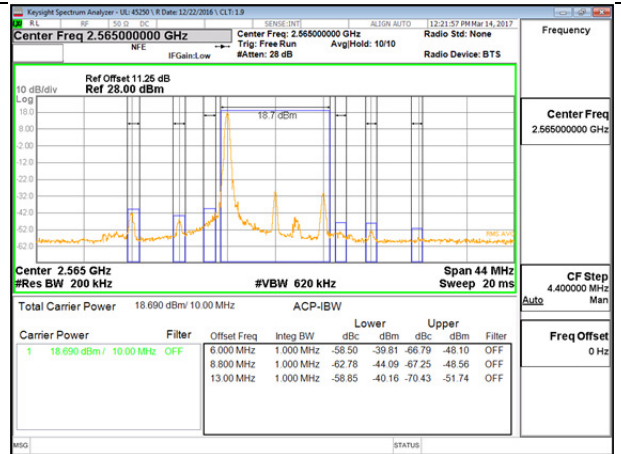

LTE Band 13

LTE Band 17

14.2. EMISSION MASK PLOTS LTE Band 7

LTE B7 5MHz QPSK Low Channel 1RB

LTE B7 5MHz QPSK High Channel 1RB

LTE B7 5MHz QPSK Low Channel FRB

LTE B7 5MHz QPSK High Channel FRB

LTE B7 5MHz 16QAM Low Channel 1RB

LTE B7 5MHz 16QAM High Channel 1RB

LTE B7 5MHz 16QAM Low Channel FRB

LTE B7 5MHz 16QAM High Channel FRB

LTE B7 10MHz QPSK Low Channel 1RB

LTE B7 10MHz QPSK High Channel 1RB

LTE B7 10MHz QPSK Low Channel FRB

LTE B7 10MHz QPSK High Channel FRB

LTE B7 10MHz 16QAM Low Channel 1RB

LTE B7 10MHz 16QAM High Channel 1RB

LTE B7 10MHz 16QAM Low Channel FRB

LTE B7 10MHz 16QAM High Channel FRB

LTE B7 15MHz QPSK Low Channel 1RB