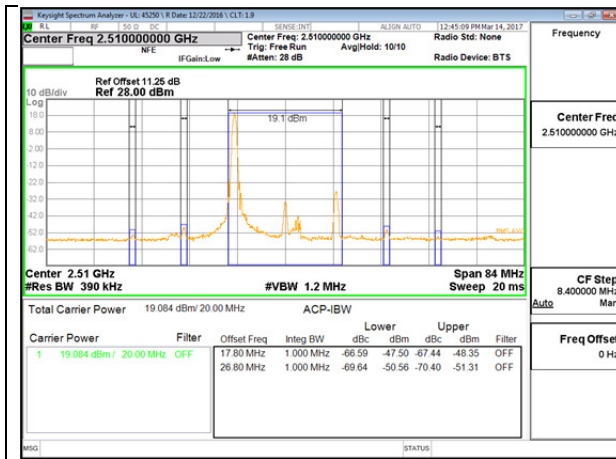

LTE B7 10MHz QPSK High Channel FRB

LTE B7 10MHz 16QAM Low Channel 1RB

LTE B7 10MHz 16QAM High Channel 1RB

LTE B7 10MHz 16QAM Low Channel FRB

LTE B7 10MHz 16QAM High Channel FRB

LTE B7 15MHz QPSK Low Channel 1RB

LTE B7 15MHz QPSK High Channel 1RB

LTE B7 15MHz QPSK Low Channel FRB

LTE B7 15MHz QPSK High Channel FRB

LTE B7 15MHz 16QAM Low Channel 1RB

LTE B7 15MHz 16QAM High Channel 1RB

LTE B7 15MHz 16QAM Low Channel FRB

LTE B7 15MHz 16QAM High Channel FRB

LTE B7 20MHz QPSK Low Channel 1RB

LTE B7 20MHz QPSK High Channel 1RB

LTE B7 20MHz QPSK Low Channel FRB

LTE B7 20MHz QPSK High Channel FRB

LTE B7 20MHz 16QAM Low Channel 1RB