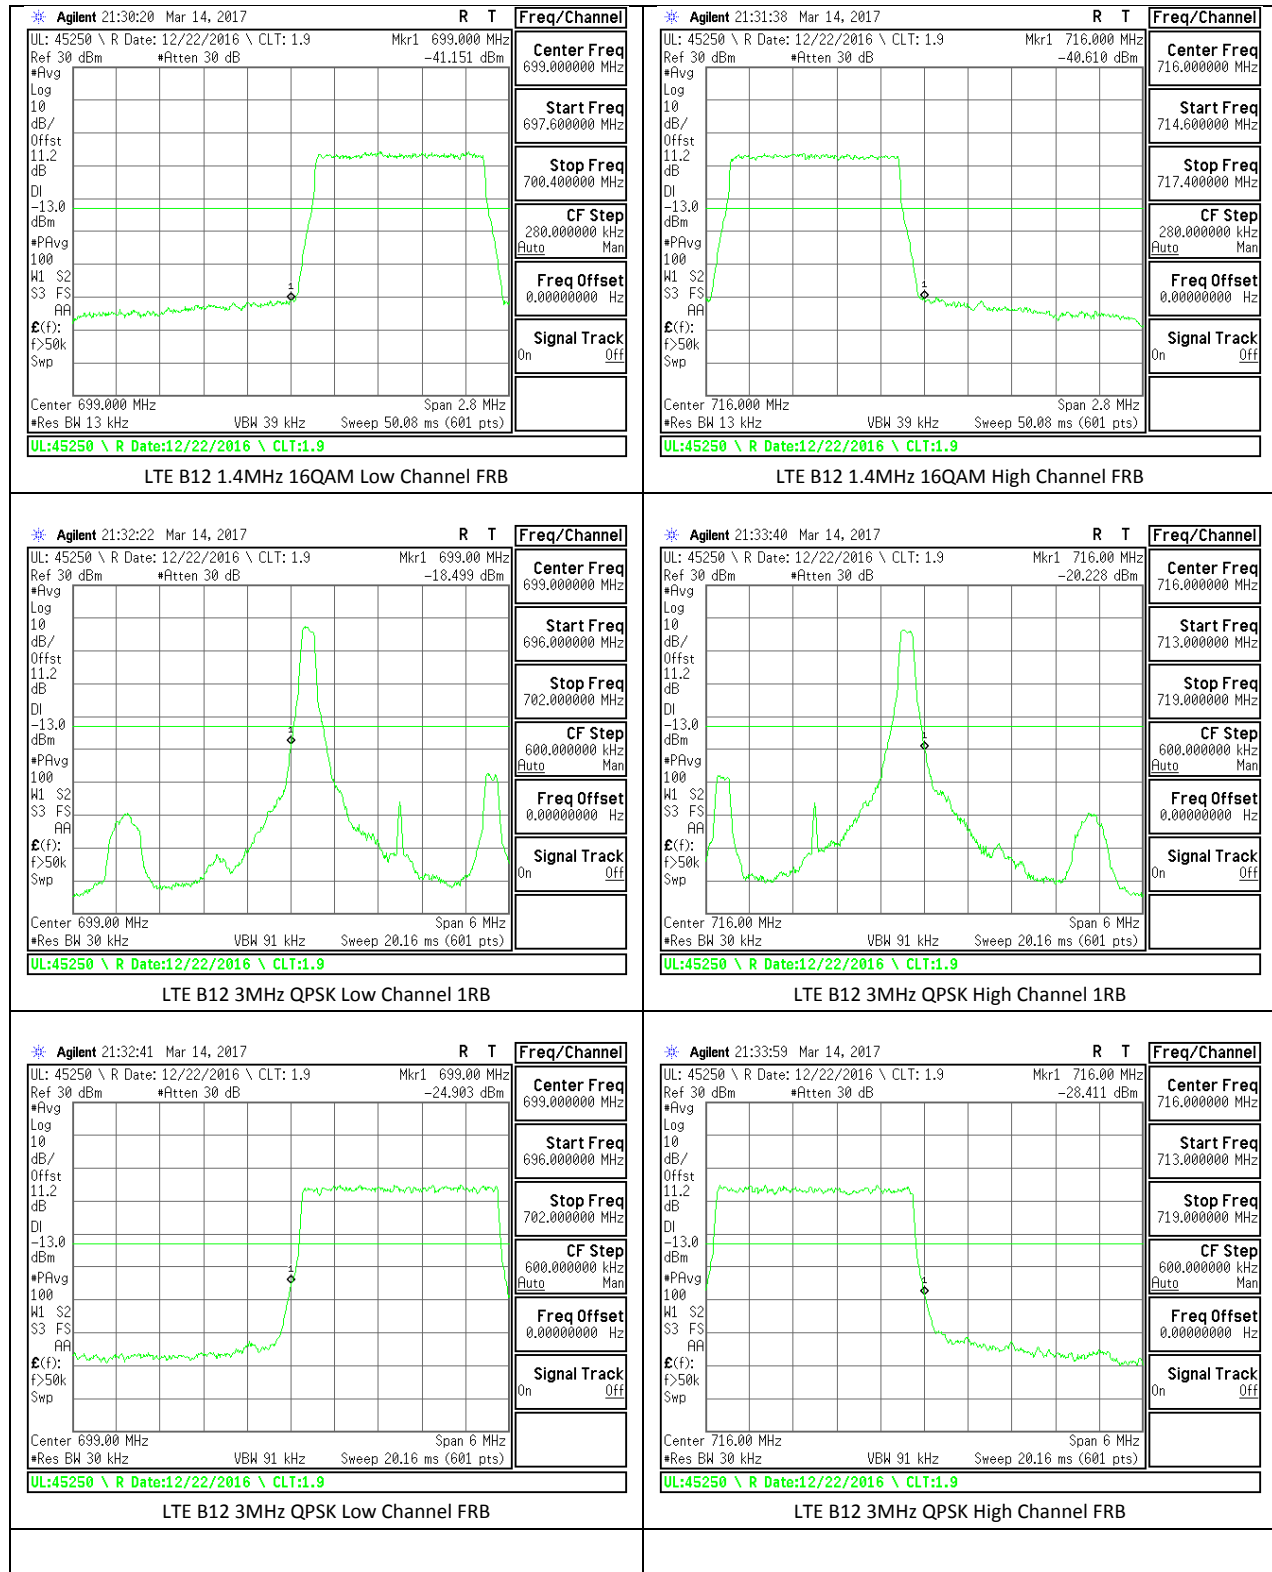

LTE Band 12

LTE B12 5MHz QPSK Low Channel FRB

LTE B12 5MHz QPSK High Channel FRB

LTE B12 5MHz 16QAM Low Channel 1RB

LTE B12 5MHz 16QAM High Channel 1RB

LTE B12 5MHz 16QAM Low Channel FRB

LTE B12 5MHz 16QAM High Channel FRB

LTE Band 13

LTE Band 17

14.2. EMISSION MASK PLOTS LTE Band 7

LTE B7 5MHz QPSK Low Channel 1RB

LTE B7 5MHz QPSK High Channel 1RB

LTE B7 5MHz QPSK Low Channel FRB

LTE B7 5MHz QPSK High Channel FRB

LTE B7 5MHz 16QAM Low Channel 1RB

LTE B7 5MHz 16QAM High Channel 1RB

LTE B7 5MHz 16QAM Low Channel FRB

LTE B7 5MHz 16QAM High Channel FRB

LTE B7 10MHz QPSK Low Channel 1RB

LTE B7 10MHz QPSK High Channel 1RB

LTE B7 10MHz QPSK Low Channel FRB