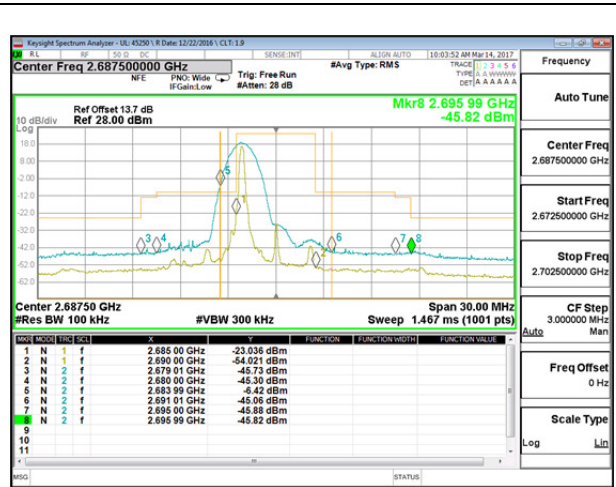

LTE B7 20MHz 16QAM High Channel 1RB

LTE B7 20MHz 16QAM Low Channel FRB

LTE B7 20MHz 16QAM High Channel FRB

LTE Band 41

LTE B41 5MHz QPSK Low Channel 1RB

LTE B41 5MHz QPSK High Channel 1RB

LTE B41 5MHz QPSK Low Channel FRB

LTE B41 5MHz QPSK High Channel FRB

LTE B41 5MHz 16QAM Low Channel 1RB

LTE B41 5MHz 16QAM High Channel 1RB