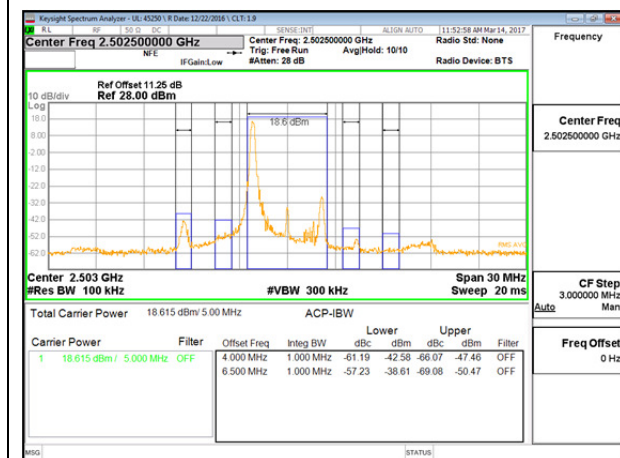

LTE Band 12

LTE B12 5MHz QPSK Low Channel FRB

LTE B12 5MHz QPSK High Channel FRB

LTE B12 5MHz 16QAM Low Channel 1RB

LTE B12 5MHz 16QAM High Channel 1RB

LTE B12 5MHz 16QAM Low Channel FRB

LTE B12 5MHz 16QAM High Channel FRB

LTE Band 13

LTE Band 17

14.2. EMISSION MASK PLOTS LTE Band 7

LTE B7 5MHz QPSK Low Channel 1RB

LTE B7 5MHz QPSK High Channel 1RB

LTE B7 5MHz QPSK Low Channel FRB

LTE B7 5MHz QPSK High Channel FRB

LTE B7 5MHz 16QAM Low Channel 1RB

LTE B7 5MHz 16QAM High Channel 1RB

LTE B7 5MHz 16QAM Low Channel FRB

LTE B7 5MHz 16QAM High Channel FRB

LTE B7 10MHz QPSK Low Channel 1RB

LTE B7 10MHz QPSK High Channel 1RB

LTE B7 10MHz QPSK Low Channel FRB

LTE B7 10MHz QPSK High Channel FRB

LTE B7 10MHz 16QAM Low Channel 1RB

LTE B7 10MHz 16QAM High Channel 1RB

LTE B7 10MHz 16QAM Low Channel FRB

LTE B7 10MHz 16QAM High Channel FRB

LTE B7 15MHz QPSK Low Channel 1RB