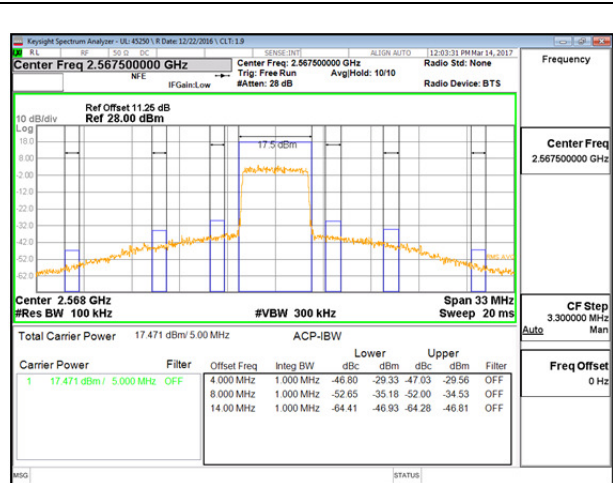

LTE Band 13

LTE Band 17

14.2. EMISSION MASK PLOTS LTE Band 7

LTE B7 5MHz QPSK Low Channel 1RB

LTE B7 5MHz QPSK High Channel 1RB

LTE B7 5MHz QPSK Low Channel FRB

LTE B7 5MHz QPSK High Channel FRB

LTE B7 5MHz 16QAM Low Channel 1RB

LTE B7 5MHz 16QAM High Channel 1RB

LTE B7 5MHz 16QAM Low Channel FRB

LTE B7 5MHz 16QAM High Channel FRB

LTE B7 10MHz QPSK Low Channel 1RB

LTE B7 10MHz QPSK High Channel 1RB

LTE B7 10MHz QPSK Low Channel FRB