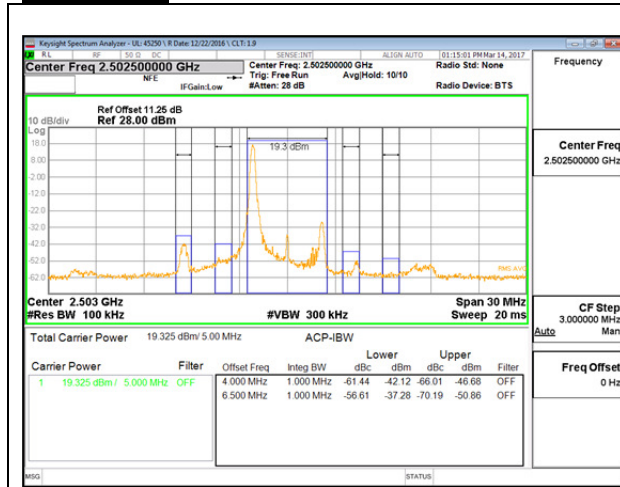

LTE Band 12

LTE B12 5MHz QPSK Low Channel FRB

LTE B12 5MHz QPSK High Channel FRB

LTE B12 5MHz 16QAM Low Channel 1RB

LTE B12 5MHz 16QAM High Channel 1RB

LTE B12 5MHz 16QAM Low Channel FRB

LTE B12 5MHz 16QAM High Channel FRB

LTE Band 13

LTE Band 17

14.2. EMISSION MASK PLOTS LTE Band 7

LTE B7 5MHz QPSK Low Channel 1RB

LTE B7 5MHz QPSK High Channel 1RB

LTE B7 5MHz QPSK Low Channel FRB

LTE B7 5MHz QPSK High Channel FRB

LTE B7 5MHz 16QAM Low Channel 1RB

LTE B7 5MHz 16QAM High Channel 1RB

LTE B7 5MHz 16QAM Low Channel FRB

LTE B7 5MHz 16QAM High Channel FRB

LTE B7 10MHz QPSK Low Channel 1RB

LTE B7 10MHz QPSK High Channel 1RB

LTE B7 10MHz QPSK Low Channel FRB

LTE B7 10MHz QPSK High Channel FRB

LTE B7 10MHz 16QAM Low Channel 1RB

LTE B7 10MHz 16QAM High Channel 1RB

LTE B7 10MHz 16QAM Low Channel FRB

LTE B7 10MHz 16QAM High Channel FRB

LTE B7 15MHz QPSK Low Channel 1RB