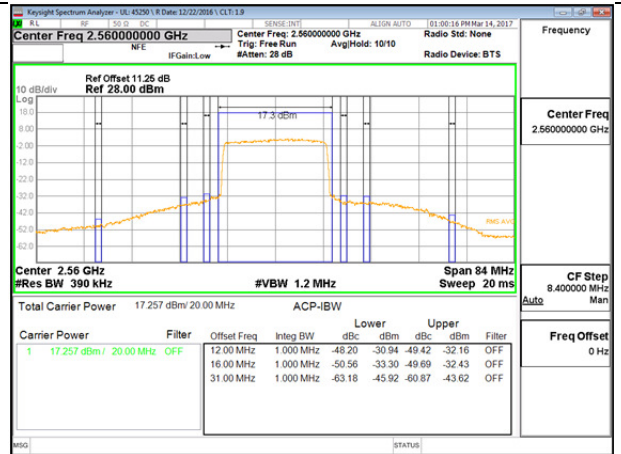

LTE B7 15MHz 16QAM High Channel FRB

LTE B7 20MHz QPSK Low Channel 1RB

LTE B7 20MHz QPSK High Channel 1RB

LTE B7 20MHz QPSK Low Channel FRB

LTE B7 20MHz QPSK High Channel FRB

LTE B7 20MHz 16QAM Low Channel 1RB

LTE B7 20MHz 16QAM High Channel 1RB

LTE B7 20MHz 16QAM Low Channel FRB

LTE B7 20MHz 16QAM High Channel FRB

LTE Band 41

LTE B41 5MHz QPSK Low Channel 1RB

LTE B41 5MHz QPSK High Channel 1RB

LTE B41 5MHz QPSK Low Channel FRB