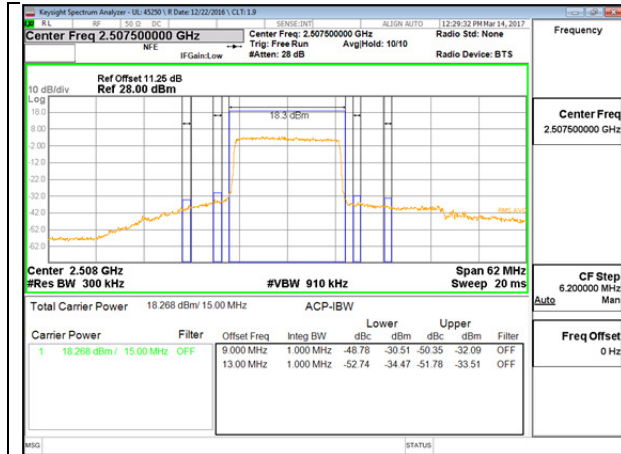

LTE B7 10MHz QPSK High Channel FRB

LTE B7 10MHz 16QAM Low Channel 1RB

LTE B7 10MHz 16QAM High Channel 1RB

LTE B7 10MHz 16QAM Low Channel FRB

LTE B7 10MHz 16QAM High Channel FRB

LTE B7 15MHz QPSK Low Channel 1RB

LTE B7 15MHz QPSK High Channel 1RB

LTE B7 15MHz QPSK Low Channel FRB

LTE B7 15MHz QPSK High Channel FRB

LTE B7 15MHz 16QAM Low Channel 1RB

LTE B7 15MHz 16QAM High Channel 1RB

LTE B7 15MHz 16QAM Low Channel FRB