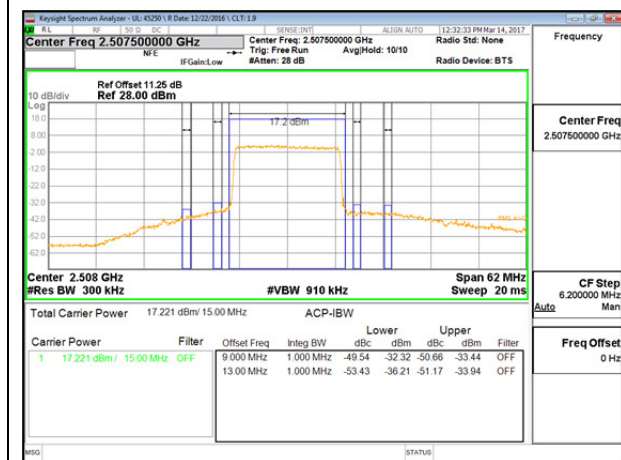

LTE B7 15MHz QPSK High Channel 1RB

LTE B7 15MHz QPSK Low Channel FRB

LTE B7 15MHz QPSK High Channel FRB

LTE B7 15MHz 16QAM Low Channel 1RB

LTE B7 15MHz 16QAM High Channel 1RB

LTE B7 15MHz 16QAM Low Channel FRB

LTE B7 15MHz 16QAM High Channel FRB

LTE B7 20MHz QPSK Low Channel 1RB

LTE B7 20MHz QPSK High Channel 1RB

LTE B7 20MHz QPSK Low Channel FRB

LTE B7 20MHz QPSK High Channel FRB

LTE B7 20MHz 16QAM Low Channel 1RB