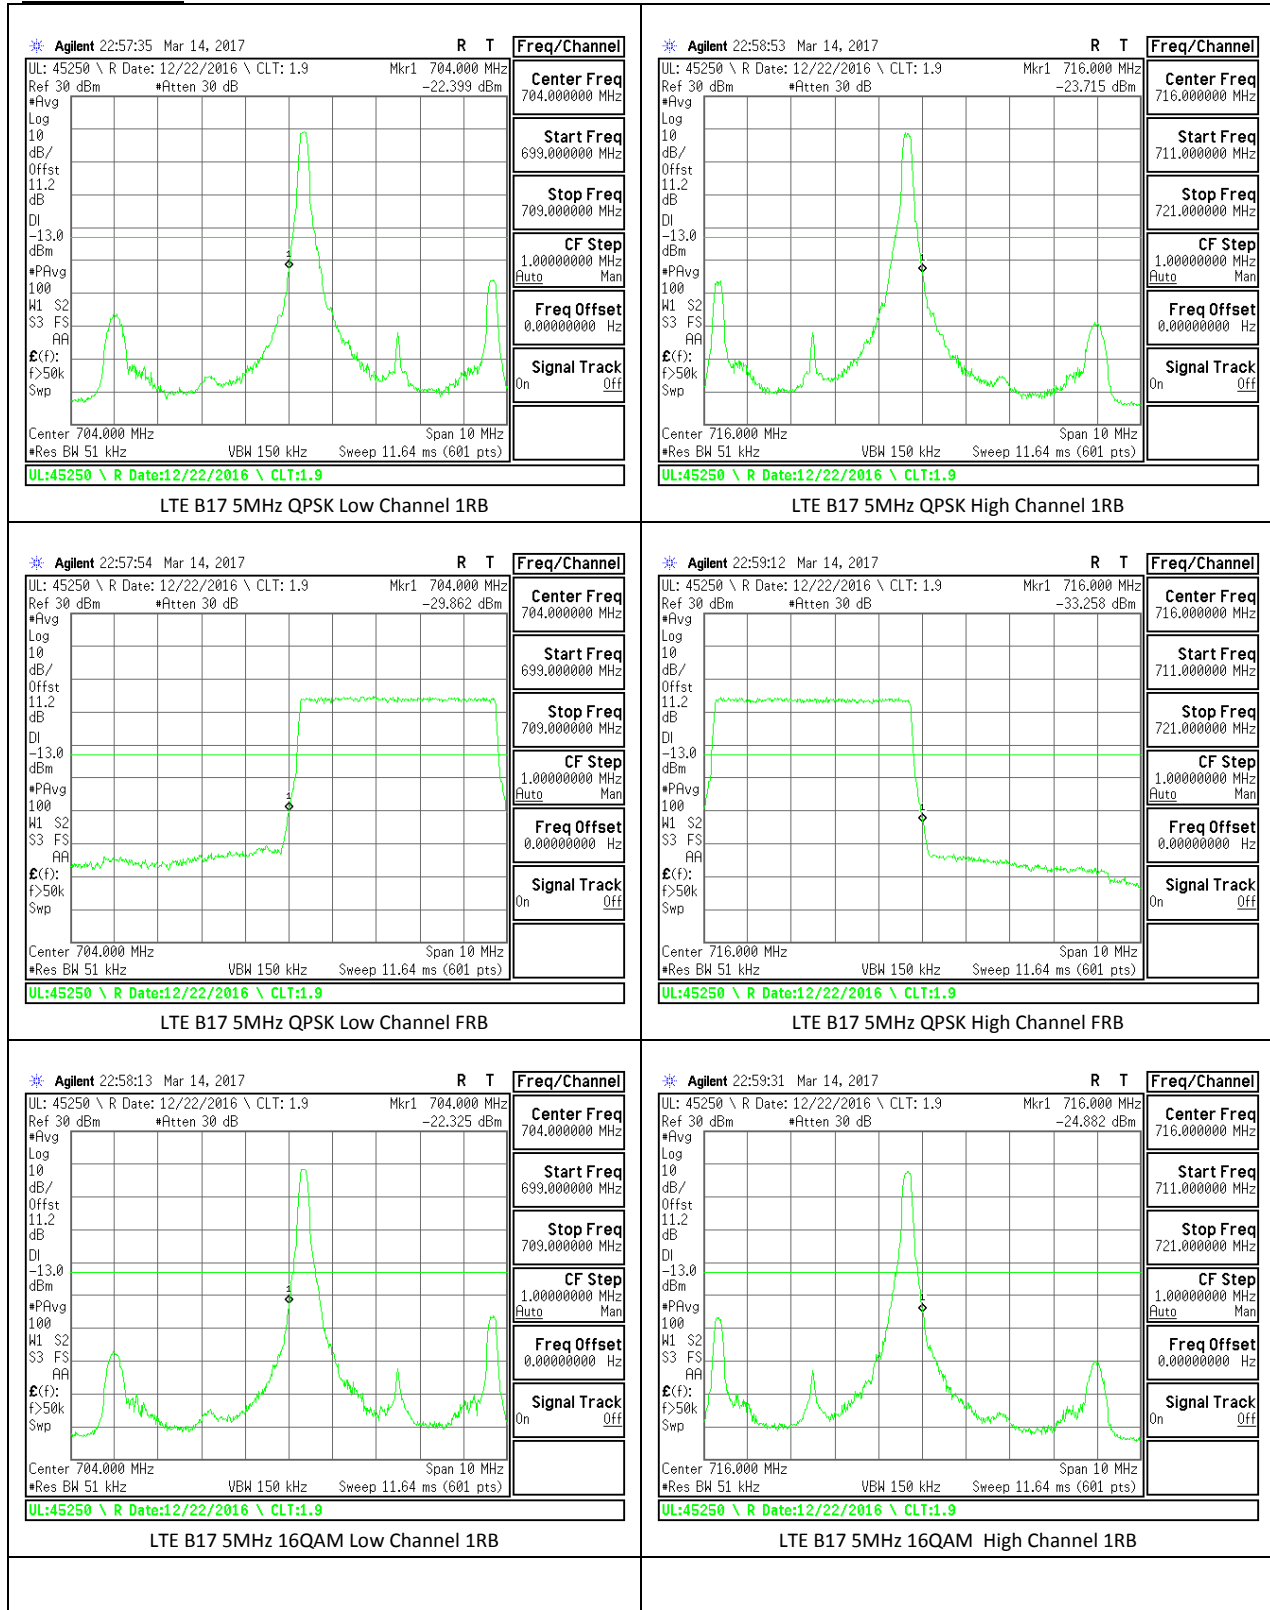

LTE Band 12

LTE B12 5MHz QPSK Low Channel FRB

LTE B12 5MHz QPSK High Channel FRB

LTE B12 5MHz 16QAM Low Channel 1RB

LTE B12 5MHz 16QAM High Channel 1RB

LTE B12 5MHz 16QAM Low Channel FRB

LTE B12 5MHz 16QAM High Channel FRB

LTE Band 13

LTE Band 17

14.2. EMISSION MASK PLOTS LTE Band 7

LTE B7 5MHz QPSK Low Channel 1RB

LTE B7 5MHz QPSK High Channel 1RB

LTE B7 5MHz QPSK Low Channel FRB

LTE B7 5MHz QPSK High Channel FRB

LTE B7 5MHz 16QAM Low Channel 1RB

LTE B7 5MHz 16QAM High Channel 1RB

LTE B7 5MHz 16QAM Low Channel FRB

LTE B7 5MHz 16QAM High Channel FRB

LTE B7 10MHz QPSK Low Channel 1RB

LTE B7 10MHz QPSK High Channel 1RB

LTE B7 10MHz QPSK Low Channel FRB