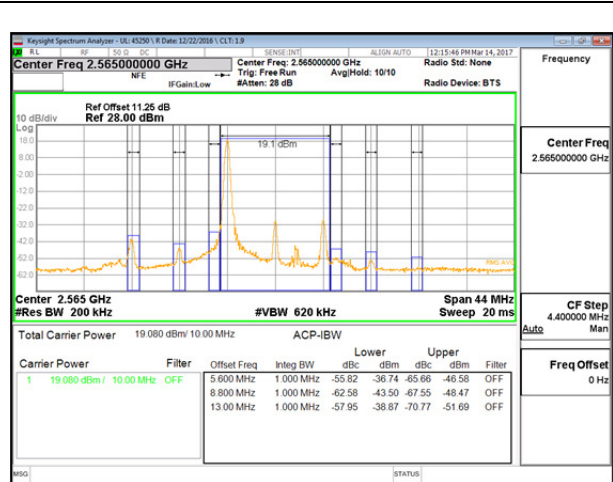

LTE Band 13

LTE Band 17

14.2. EMISSION MASK PLOTS LTE Band 7

LTE B7 5MHz QPSK Low Channel 1RB

LTE B7 5MHz QPSK High Channel 1RB

LTE B7 5MHz QPSK Low Channel FRB

LTE B7 5MHz QPSK High Channel FRB

LTE B7 5MHz 16QAM Low Channel 1RB

LTE B7 5MHz 16QAM High Channel 1RB

LTE B7 5MHz 16QAM Low Channel FRB

LTE B7 5MHz 16QAM High Channel FRB

LTE B7 10MHz QPSK Low Channel 1RB

LTE B7 10MHz QPSK High Channel 1RB

LTE B7 10MHz QPSK Low Channel FRB

LTE B7 10MHz QPSK High Channel FRB

LTE B7 10MHz 16QAM Low Channel 1RB

LTE B7 10MHz 16QAM High Channel 1RB

LTE B7 10MHz 16QAM Low Channel FRB

LTE B7 10MHz 16QAM High Channel FRB

LTE B7 15MHz QPSK Low Channel 1RB