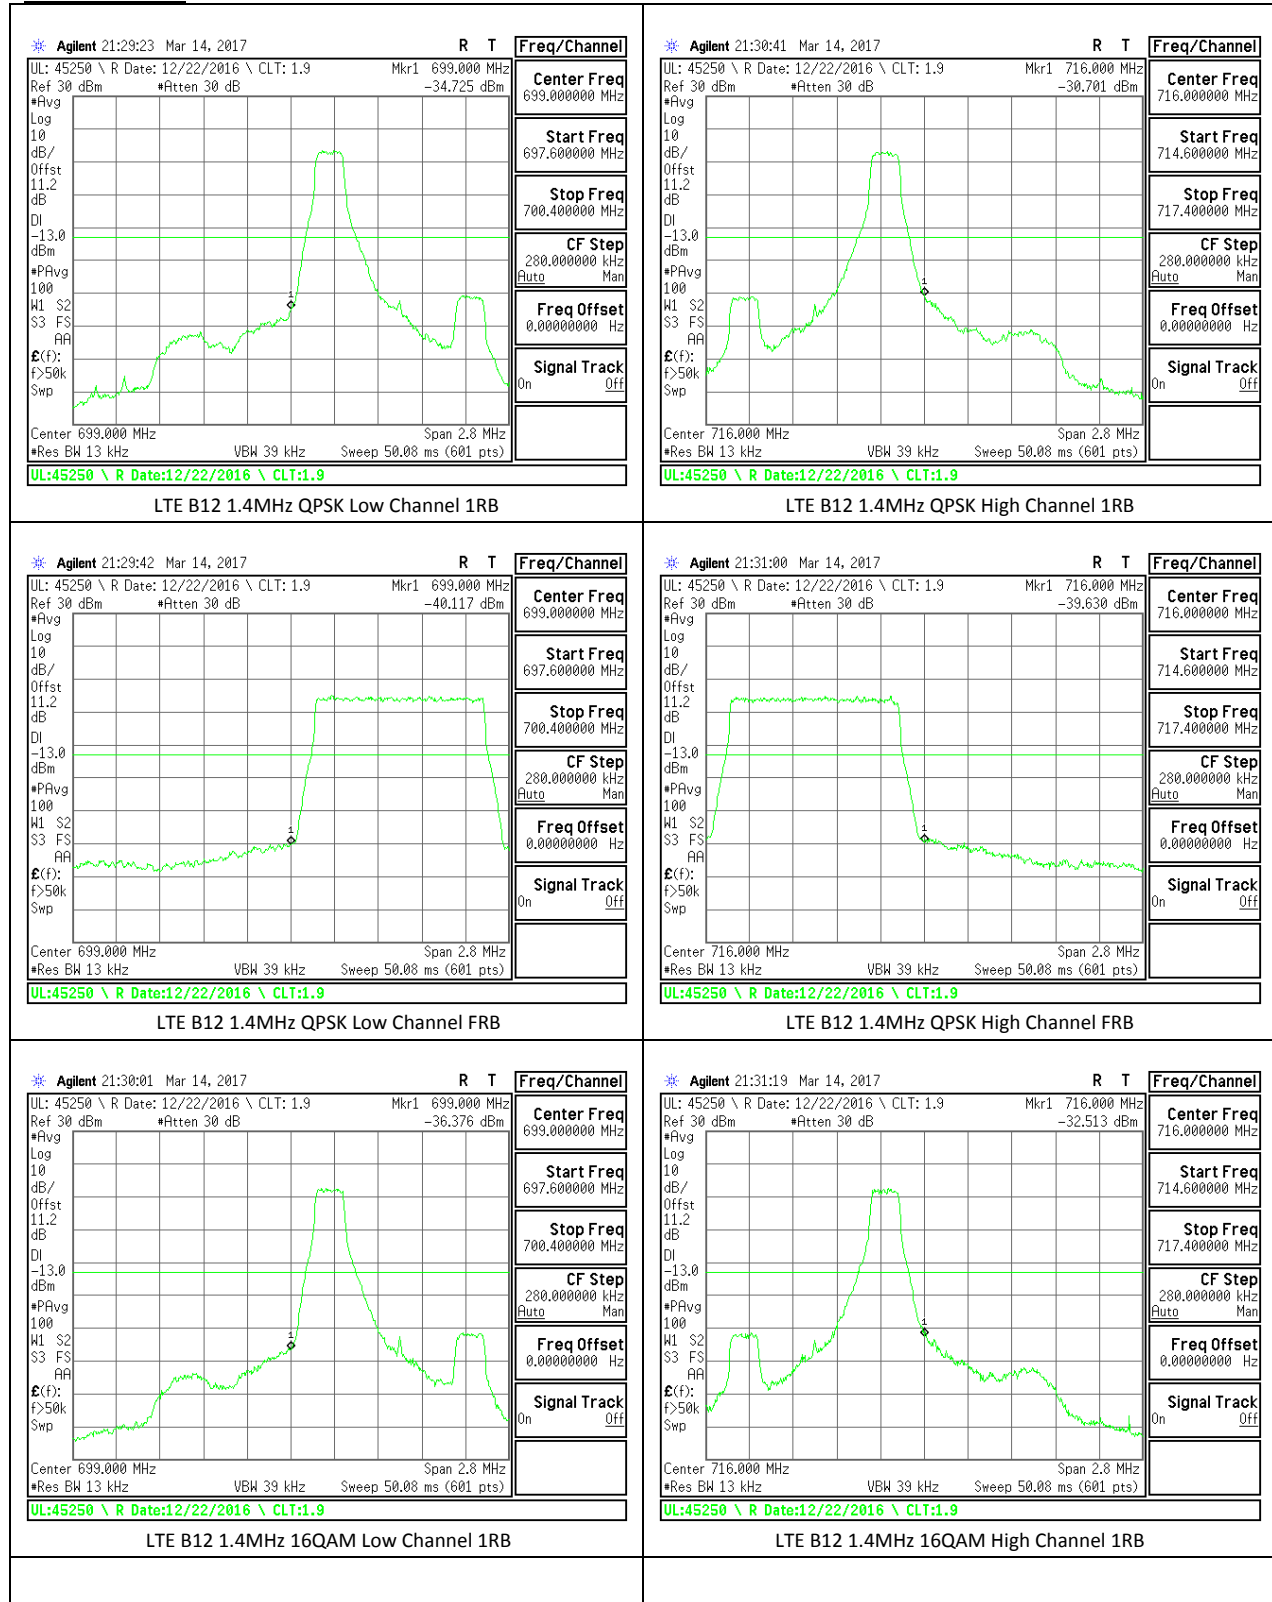

LTE Band 12

LTE B12 5MHz QPSK Low Channel FRB

LTE B12 5MHz QPSK High Channel FRB

LTE B12 5MHz 16QAM Low Channel 1RB

LTE B12 5MHz 16QAM High Channel 1RB

LTE B12 5MHz 16QAM Low Channel FRB

LTE B12 5MHz 16QAM High Channel FRB

LTE Band 13

LTE Band 17

14.2. EMISSION MASK PLOTS LTE Band 7

LTE B7 5MHz QPSK Low Channel 1RB

LTE B7 5MHz QPSK High Channel 1RB

LTE B7 5MHz QPSK Low Channel FRB

LTE B7 5MHz QPSK High Channel FRB

LTE B7 5MHz 16QAM Low Channel 1RB

LTE B7 5MHz 16QAM High Channel 1RB

LTE B7 5MHz 16QAM Low Channel FRB

LTE B7 5MHz 16QAM High Channel FRB

LTE B7 10MHz QPSK Low Channel 1RB

LTE B7 10MHz QPSK High Channel 1RB

LTE B7 10MHz QPSK Low Channel FRB

LTE B7 10MHz QPSK High Channel FRB

LTE B7 10MHz 16QAM Low Channel 1RB

LTE B7 10MHz 16QAM High Channel 1RB

LTE B7 10MHz 16QAM Low Channel FRB

LTE B7 10MHz 16QAM High Channel FRB

LTE B7 15MHz QPSK Low Channel 1RB