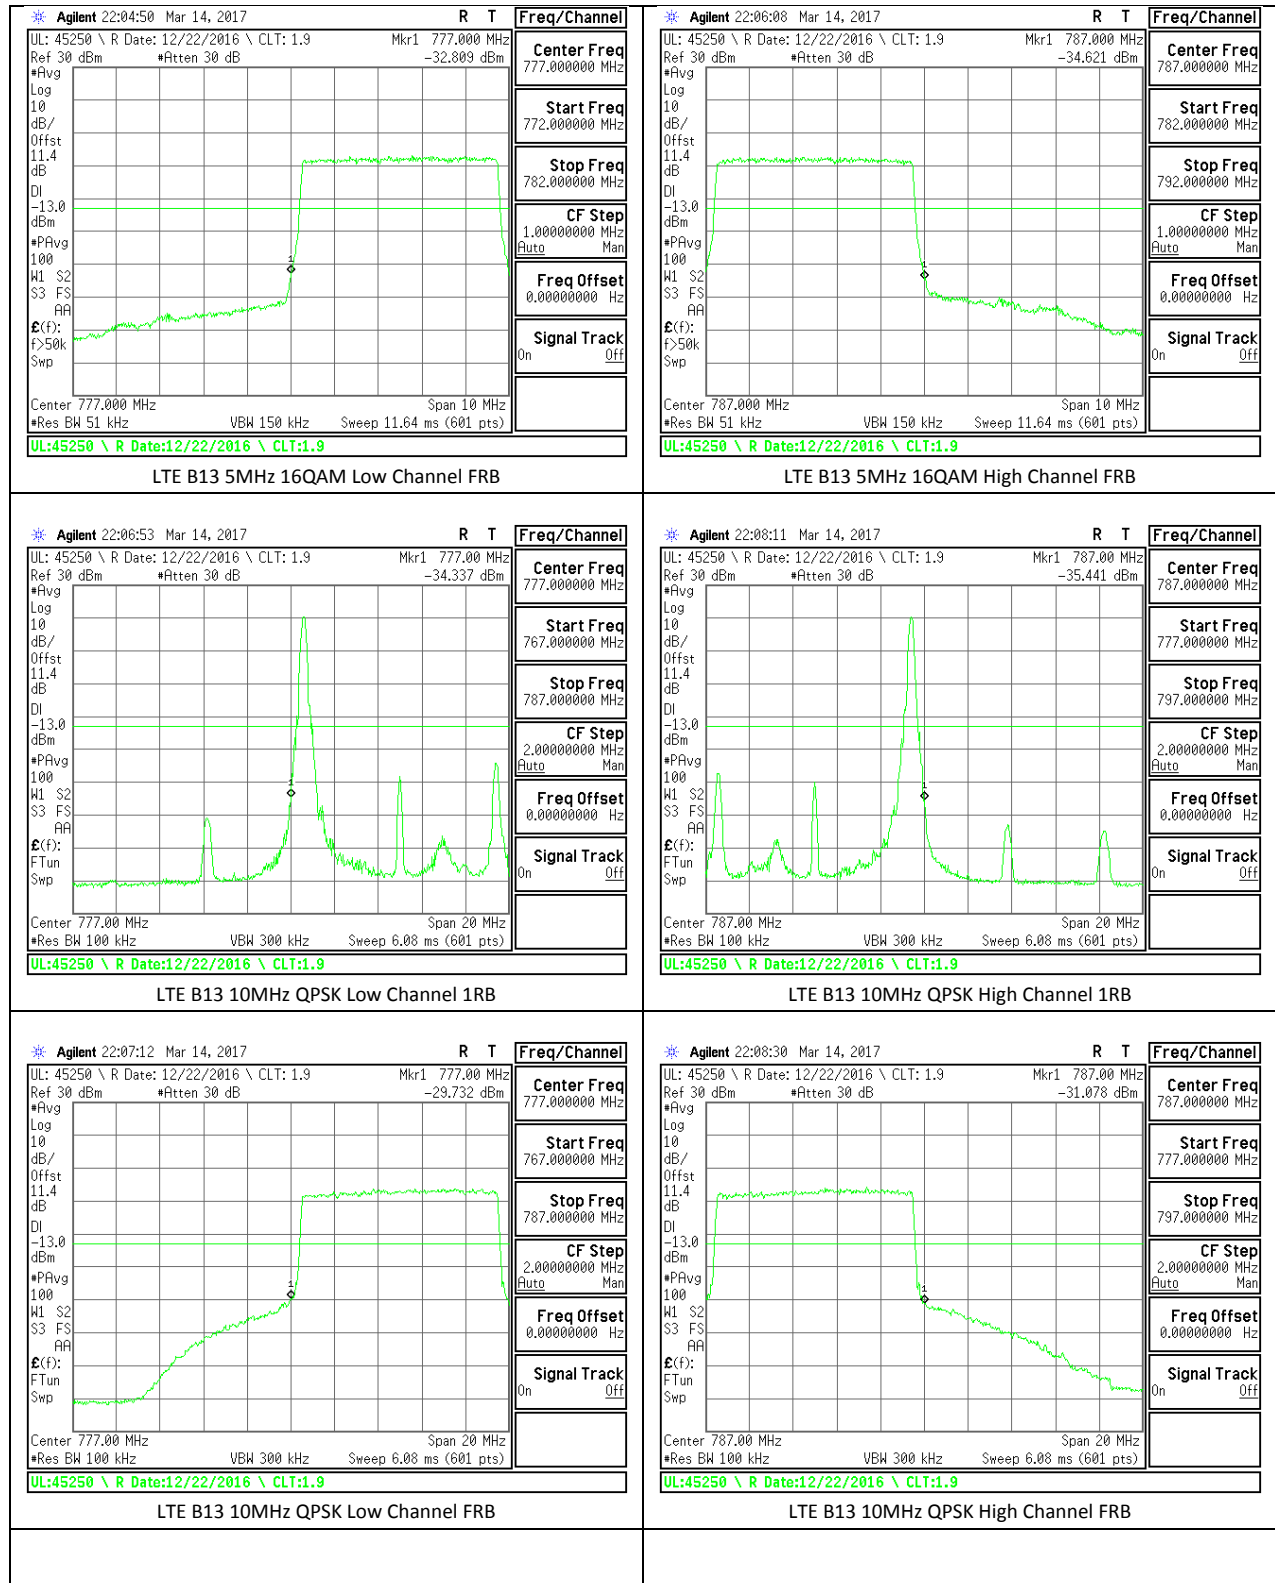

LTE Band 12

LTE B12 5MHz QPSK Low Channel FRB

LTE B12 5MHz QPSK High Channel FRB

LTE B12 5MHz 16QAM Low Channel 1RB

LTE B12 5MHz 16QAM High Channel 1RB

LTE B12 5MHz 16QAM Low Channel FRB

LTE B12 5MHz 16QAM High Channel FRB

LTE Band 13

LTE Band 17

14.2. EMISSION MASK PLOTS LTE Band 7

LTE B7 5MHz QPSK Low Channel 1RB

LTE B7 5MHz QPSK High Channel 1RB

LTE B7 5MHz QPSK Low Channel FRB

LTE B7 5MHz QPSK High Channel FRB

LTE B7 5MHz 16QAM Low Channel 1RB

LTE B7 5MHz 16QAM High Channel 1RB

LTE B7 5MHz 16QAM Low Channel FRB

LTE B7 5MHz 16QAM High Channel FRB

LTE B7 10MHz QPSK Low Channel 1RB

LTE B7 10MHz QPSK High Channel 1RB

LTE B7 10MHz QPSK Low Channel FRB