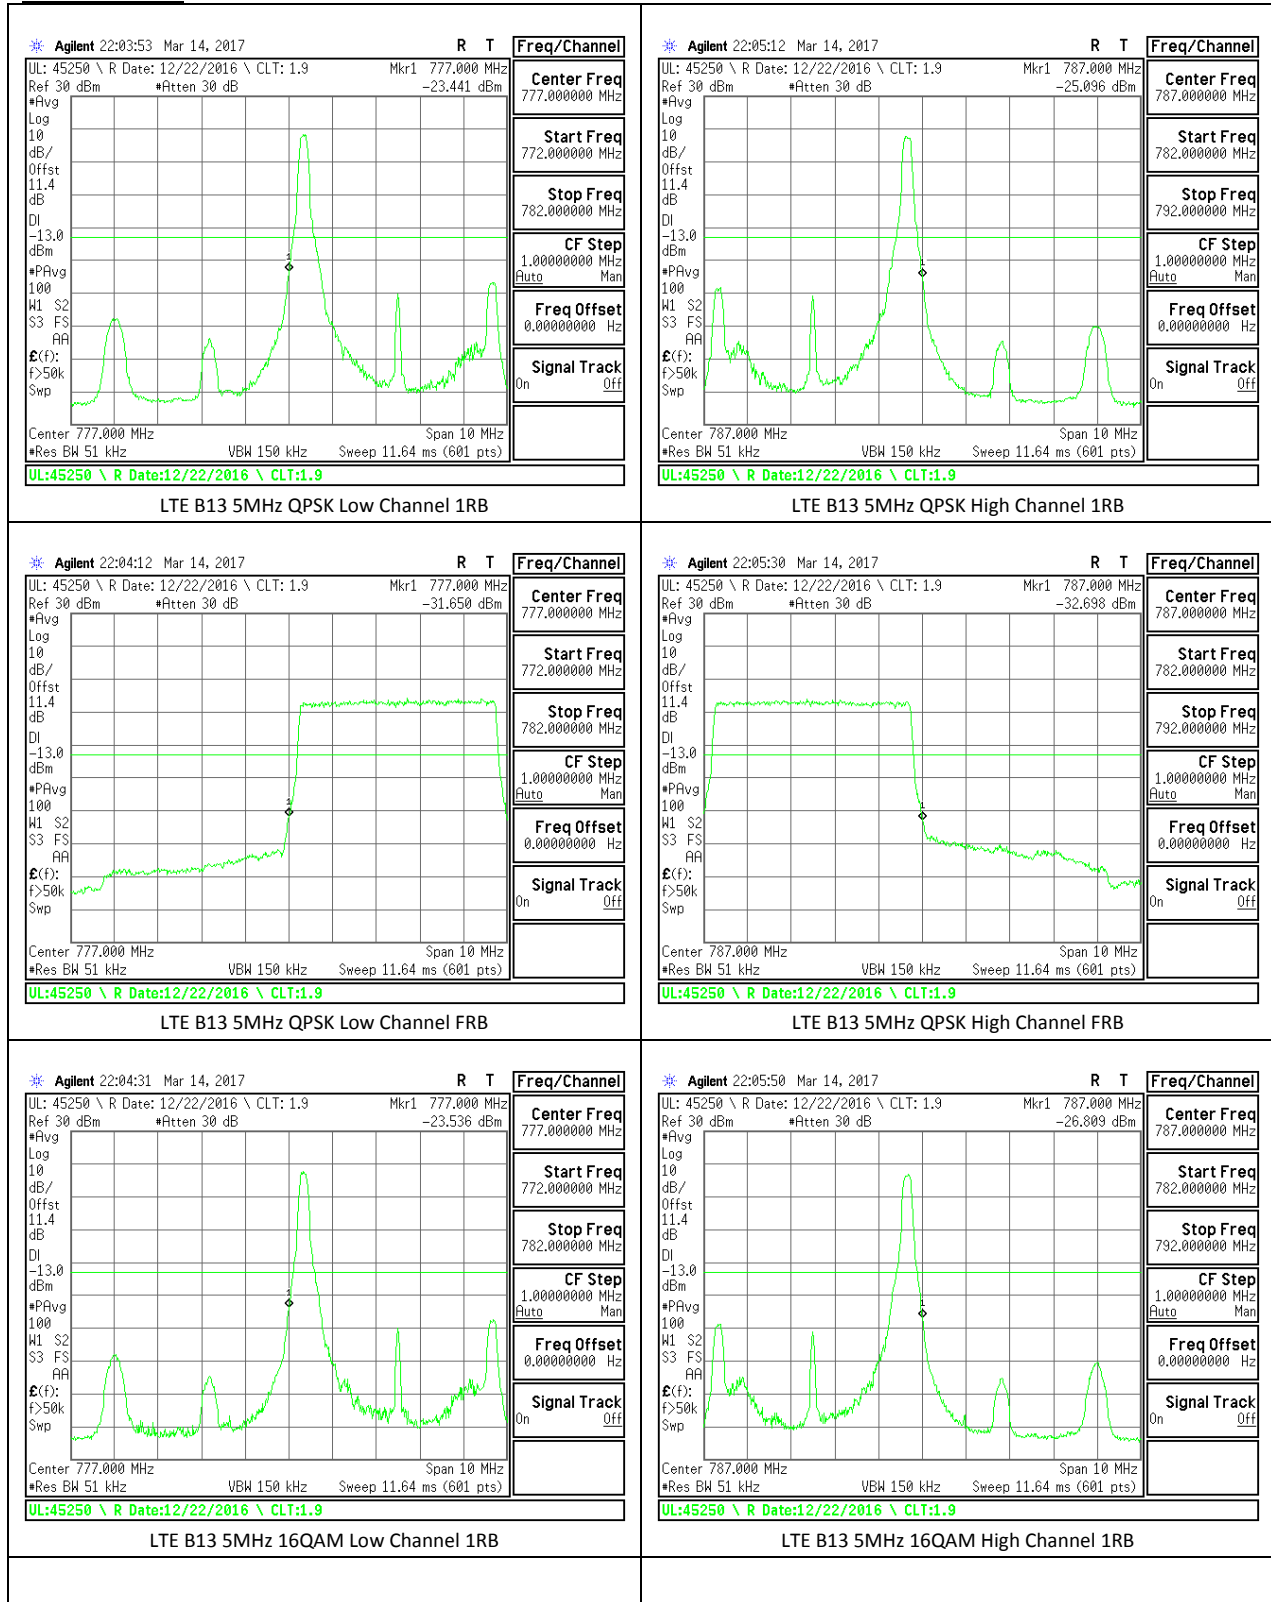

LTE Band 12

LTE B12 5MHz QPSK Low Channel FRB

LTE B12 5MHz QPSK High Channel FRB

LTE B12 5MHz 16QAM Low Channel 1RB

LTE B12 5MHz 16QAM High Channel 1RB

LTE B12 5MHz 16QAM Low Channel FRB

LTE B12 5MHz 16QAM High Channel FRB

LTE Band 13

LTE Band 17

14.2. EMISSION MASK PLOTS LTE Band 7

LTE B7 5MHz QPSK Low Channel 1RB

LTE B7 5MHz QPSK High Channel 1RB

LTE B7 5MHz QPSK Low Channel FRB

LTE B7 5MHz QPSK High Channel FRB

LTE B7 5MHz 16QAM Low Channel 1RB

LTE B7 5MHz 16QAM High Channel 1RB

LTE B7 5MHz 16QAM Low Channel FRB

LTE B7 5MHz 16QAM High Channel FRB

LTE B7 10MHz QPSK Low Channel 1RB

LTE B7 10MHz QPSK High Channel 1RB

LTE B7 10MHz QPSK Low Channel FRB