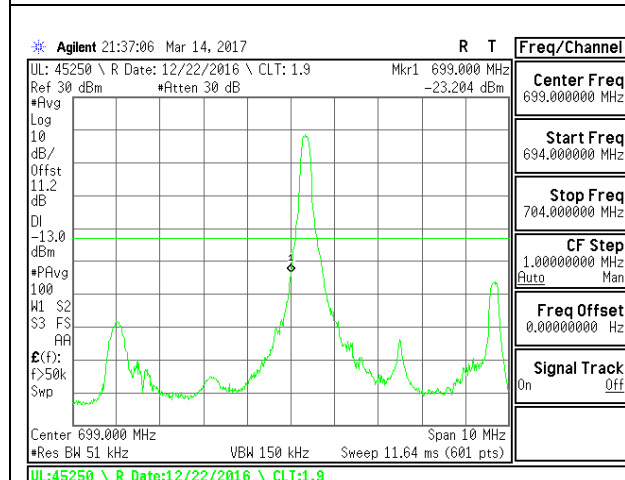

LTE Band 12

LTE B12 5MHz QPSK Low Channel FRB

LTE B12 5MHz QPSK High Channel FRB

LTE B12 5MHz 16QAM Low Channel 1RB

LTE B12 5MHz 16QAM High Channel 1RB

LTE B12 5MHz 16QAM Low Channel FRB

LTE B12 5MHz 16QAM High Channel FRB

LTE Band 13

LTE Band 17

14.2. EMISSION MASK PLOTS LTE Band 7

LTE B7 5MHz QPSK Low Channel 1RB

LTE B7 5MHz QPSK High Channel 1RB

LTE B7 5MHz QPSK Low Channel FRB

LTE B7 5MHz QPSK High Channel FRB

LTE B7 5MHz 16QAM Low Channel 1RB

LTE B7 5MHz 16QAM High Channel 1RB

LTE B7 5MHz 16QAM Low Channel FRB

LTE B7 5MHz 16QAM High Channel FRB

LTE B7 10MHz QPSK Low Channel 1RB

LTE B7 10MHz QPSK High Channel 1RB

LTE B7 10MHz QPSK Low Channel FRB