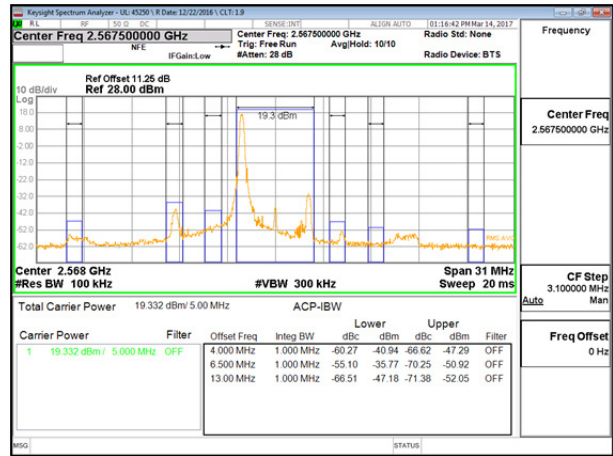

LTE Band 12

LTE B12 5MHz QPSK Low Channel FRB

LTE B12 5MHz QPSK High Channel FRB

LTE B12 5MHz 16QAM Low Channel 1RB

LTE B12 5MHz 16QAM High Channel 1RB

LTE B12 5MHz 16QAM Low Channel FRB

LTE B12 5MHz 16QAM High Channel FRB

LTE Band 13

LTE Band 17

14.2. EMISSION MASK PLOTS LTE Band 7

LTE B7 5MHz QPSK Low Channel 1RB

LTE B7 5MHz QPSK High Channel 1RB

LTE B7 5MHz QPSK Low Channel FRB

LTE B7 5MHz QPSK High Channel FRB

LTE B7 5MHz 16QAM Low Channel 1RB

LTE B7 5MHz 16QAM High Channel 1RB

LTE B7 5MHz 16QAM Low Channel FRB

LTE B7 5MHz 16QAM High Channel FRB

LTE B7 10MHz QPSK Low Channel 1RB

LTE B7 10MHz QPSK High Channel 1RB

LTE B7 10MHz QPSK Low Channel FRB

LTE B7 10MHz QPSK High Channel FRB

LTE B7 10MHz 16QAM Low Channel 1RB

LTE B7 10MHz 16QAM High Channel 1RB

LTE B7 10MHz 16QAM Low Channel FRB

LTE B7 10MHz 16QAM High Channel FRB

LTE B7 15MHz QPSK Low Channel 1RB