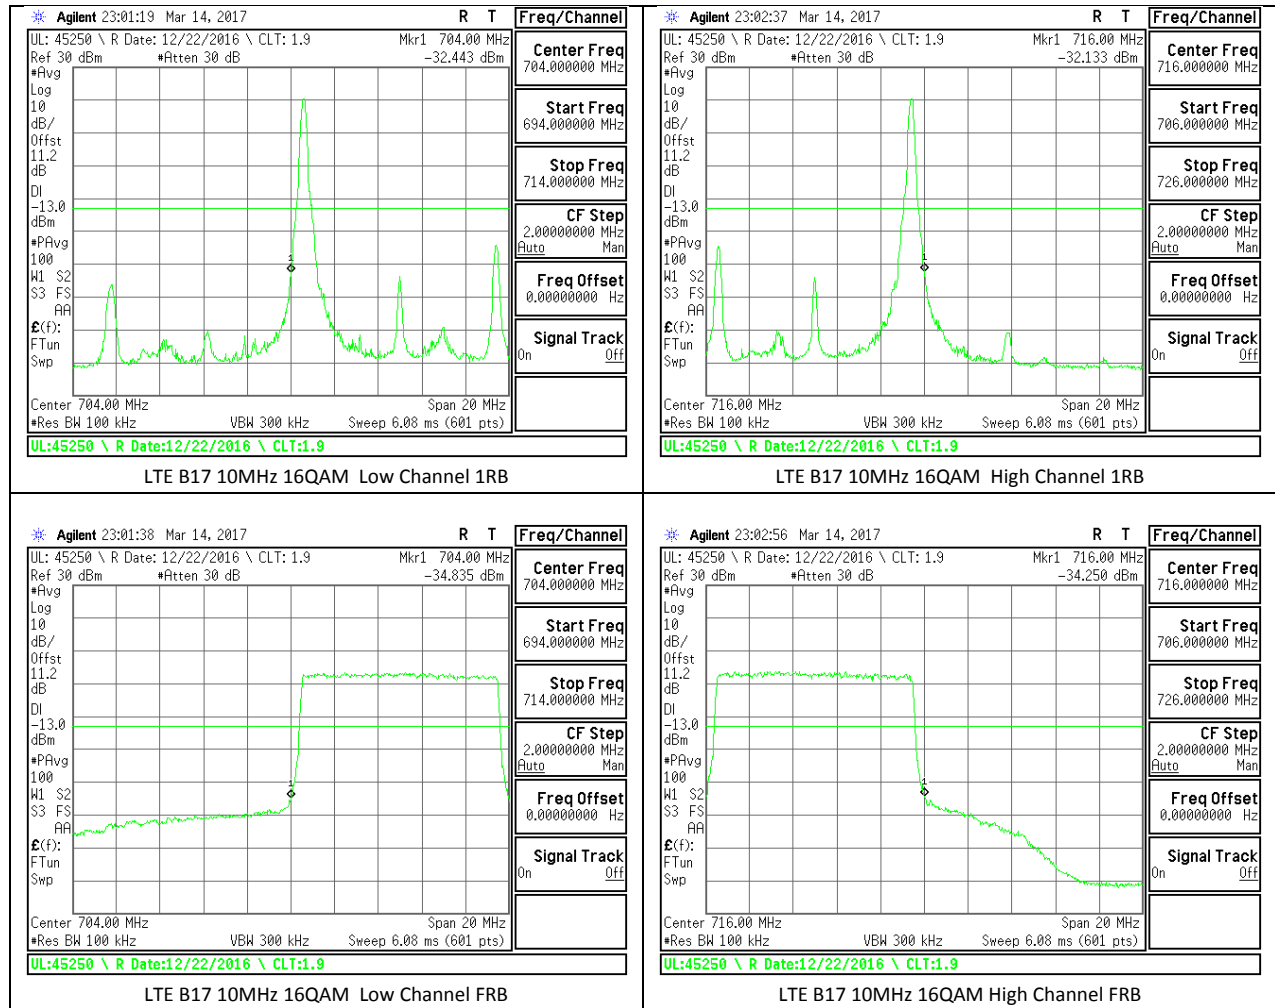

LTE Band 12

LTE B12 5MHz QPSK Low Channel FRB

LTE B12 5MHz QPSK High Channel FRB

LTE B12 5MHz 16QAM Low Channel 1RB

LTE B12 5MHz 16QAM High Channel 1RB

LTE B12 5MHz 16QAM Low Channel FRB

LTE B12 5MHz 16QAM High Channel FRB

LTE Band 13

LTE Band 17

14.2. EMISSION MASK PLOTS LTE Band 7

LTE B7 5MHz QPSK Low Channel 1RB

LTE B7 5MHz QPSK High Channel 1RB

LTE B7 5MHz QPSK Low Channel FRB

LTE B7 5MHz QPSK High Channel FRB

LTE B7 5MHz 16QAM Low Channel 1RB

LTE B7 5MHz 16QAM High Channel 1RB

LTE B7 5MHz 16QAM Low Channel FRB

LTE B7 5MHz 16QAM High Channel FRB

LTE B7 10MHz QPSK Low Channel 1RB

LTE B7 10MHz QPSK High Channel 1RB

LTE B7 10MHz QPSK Low Channel FRB

LTE B7 10MHz QPSK High Channel FRB

LTE B7 10MHz 16QAM Low Channel 1RB

LTE B7 10MHz 16QAM High Channel 1RB

LTE B7 10MHz 16QAM Low Channel FRB

LTE B7 10MHz 16QAM High Channel FRB

LTE B7 15MHz QPSK Low Channel 1RB