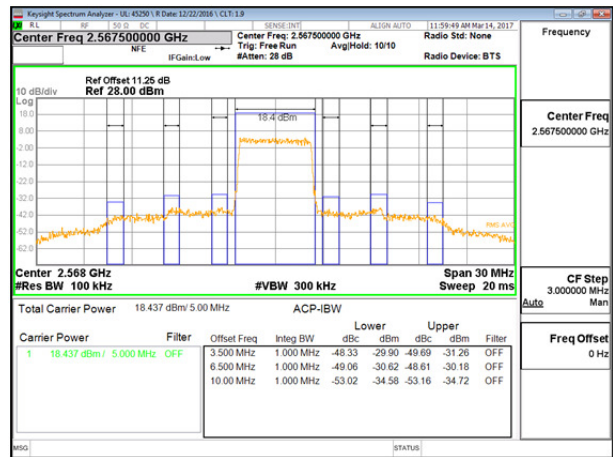

LTE Band 13

LTE Band 17

14.2. EMISSION MASK PLOTS LTE Band 7

LTE B7 5MHz QPSK Low Channel 1RB

LTE B7 5MHz QPSK High Channel 1RB

LTE B7 5MHz QPSK Low Channel FRB

LTE B7 5MHz QPSK High Channel FRB

LTE B7 5MHz 16QAM Low Channel 1RB

LTE B7 5MHz 16QAM High Channel 1RB

LTE B7 5MHz 16QAM Low Channel FRB

LTE B7 5MHz 16QAM High Channel FRB

LTE B7 10MHz QPSK Low Channel 1RB

LTE B7 10MHz QPSK High Channel 1RB

LTE B7 10MHz QPSK Low Channel FRB