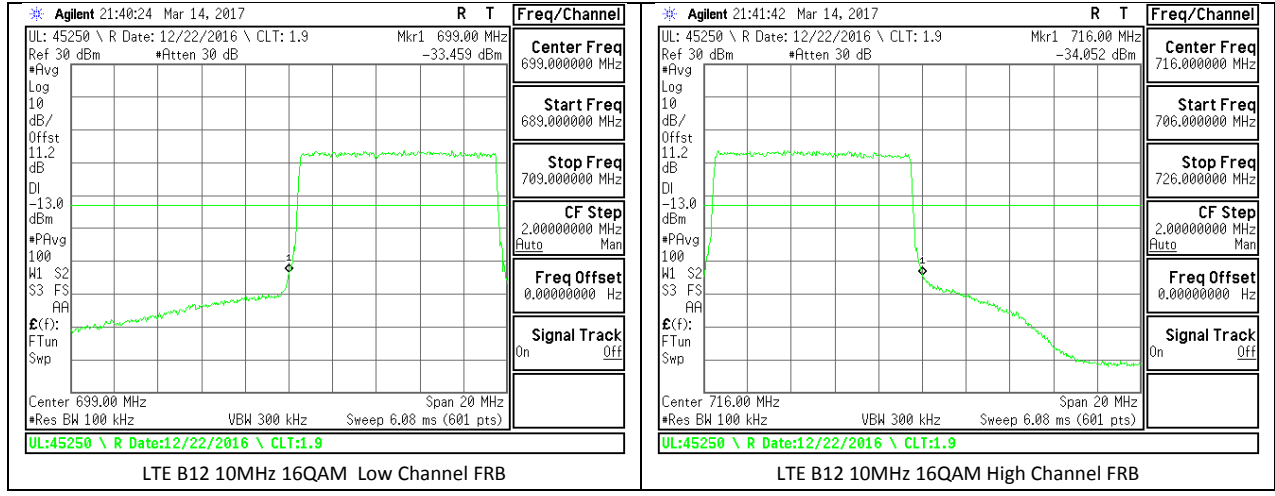

LTE Band 12

LTE B12 5MHz QPSK Low Channel FRB

LTE B12 5MHz QPSK High Channel FRB

LTE B12 5MHz 16QAM Low Channel 1RB

LTE B12 5MHz 16QAM High Channel 1RB

LTE B12 5MHz 16QAM Low Channel FRB

LTE B12 5MHz 16QAM High Channel FRB

LTE Band 13

LTE Band 17

14.2. EMISSION MASK PLOTS LTE Band 7

LTE B7 5MHz QPSK Low Channel 1RB

LTE B7 5MHz QPSK High Channel 1RB

LTE B7 5MHz QPSK Low Channel FRB

LTE B7 5MHz QPSK High Channel FRB

LTE B7 5MHz 16QAM Low Channel 1RB

LTE B7 5MHz 16QAM High Channel 1RB

LTE B7 5MHz 16QAM Low Channel FRB

LTE B7 5MHz 16QAM High Channel FRB

LTE B7 10MHz QPSK Low Channel 1RB

LTE B7 10MHz QPSK High Channel 1RB

LTE B7 10MHz QPSK Low Channel FRB