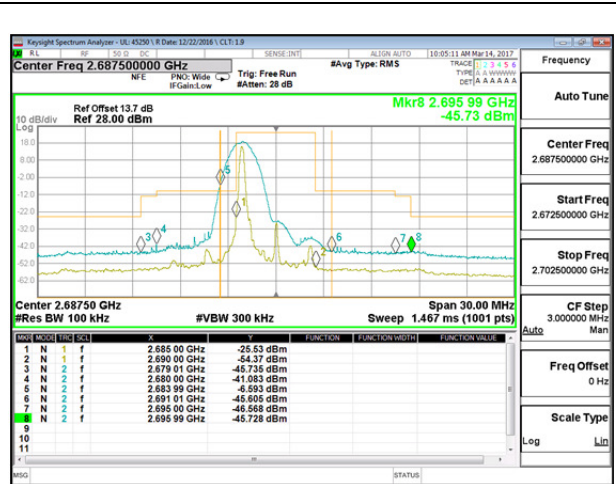

LTE B41 5MHz 16QAM High Channel 1RB