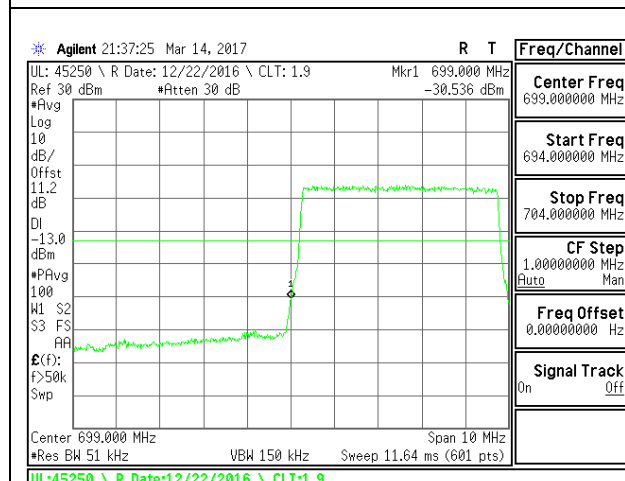

LTE Band 12

LTE B12 5MHz QPSK Low Channel FRB

LTE B12 5MHz QPSK High Channel FRB

LTE B12 5MHz 16QAM Low Channel 1RB

LTE B12 5MHz 16QAM High Channel 1RB

LTE B12 5MHz 16QAM Low Channel FRB

LTE B12 5MHz 16QAM High Channel FRB

LTE Band 13

LTE Band 17

14.2. EMISSION MASK PLOTS LTE Band 7

LTE B7 5MHz QPSK Low Channel 1RB

LTE B7 5MHz QPSK High Channel 1RB

LTE B7 5MHz QPSK Low Channel FRB

LTE B7 5MHz QPSK High Channel FRB

LTE B7 5MHz 16QAM Low Channel 1RB

LTE B7 5MHz 16QAM High Channel 1RB

LTE B7 5MHz 16QAM Low Channel FRB

LTE B7 5MHz 16QAM High Channel FRB

LTE B7 10MHz QPSK Low Channel 1RB

LTE B7 10MHz QPSK High Channel 1RB

LTE B7 10MHz QPSK Low Channel FRB