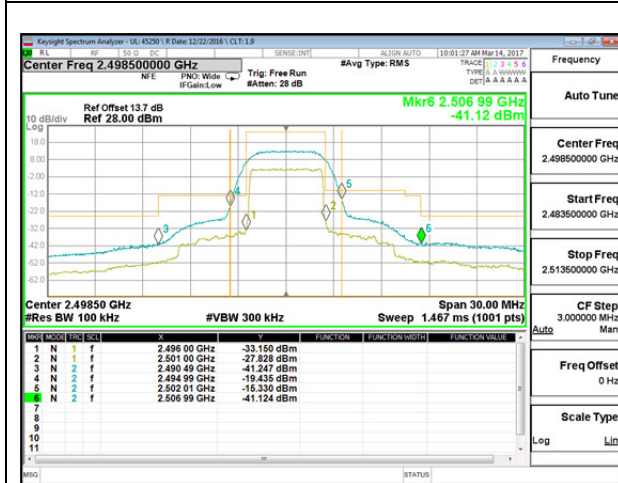

LTE B7 15MHz 16QAM High Channel FRB

LTE B7 20MHz QPSK Low Channel 1RB

LTE B7 20MHz QPSK High Channel 1RB

LTE B7 20MHz QPSK Low Channel FRB

LTE B7 20MHz QPSK High Channel FRB

LTE B7 20MHz 16QAM Low Channel 1RB

LTE B7 20MHz 16QAM High Channel 1RB

LTE B7 20MHz 16QAM Low Channel FRB

LTE B7 20MHz 16QAM High Channel FRB

LTE Band 41

LTE B41 5MHz QPSK Low Channel 1RB

LTE B41 5MHz QPSK High Channel 1RB

LTE B41 5MHz QPSK Low Channel FRB

LTE B41 5MHz QPSK High Channel FRB

LTE B41 5MHz 16QAM Low Channel 1RB

LTE B41 5MHz 16QAM High Channel 1RB