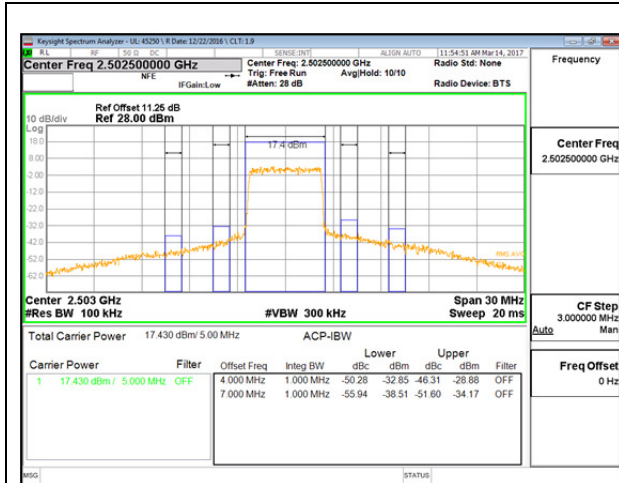

LTE Band 13

LTE Band 17

14.2. EMISSION MASK PLOTS LTE Band 7

LTE B7 5MHz QPSK Low Channel 1RB

LTE B7 5MHz QPSK High Channel 1RB

LTE B7 5MHz QPSK Low Channel FRB

LTE B7 5MHz QPSK High Channel FRB

LTE B7 5MHz 16QAM Low Channel 1RB

LTE B7 5MHz 16QAM High Channel 1RB

LTE B7 5MHz 16QAM Low Channel FRB

LTE B7 5MHz 16QAM High Channel FRB

LTE B7 10MHz QPSK Low Channel 1RB

LTE B7 10MHz QPSK High Channel 1RB

LTE B7 10MHz QPSK Low Channel FRB

LTE B7 10MHz QPSK High Channel FRB

LTE B7 10MHz 16QAM Low Channel 1RB

LTE B7 10MHz 16QAM High Channel 1RB

LTE B7 10MHz 16QAM Low Channel FRB

LTE B7 10MHz 16QAM High Channel FRB

LTE B7 15MHz QPSK Low Channel 1RB