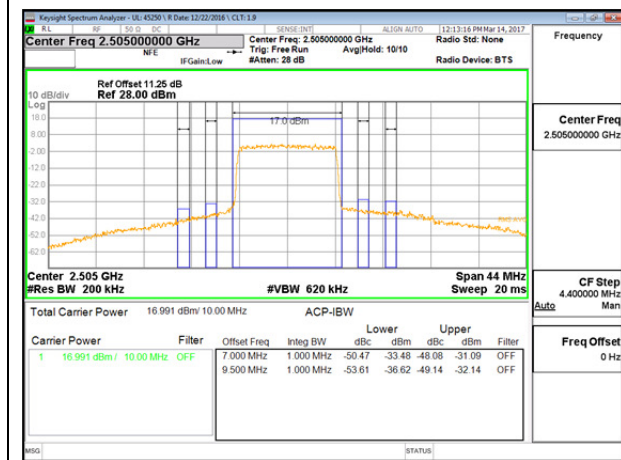

LTE B7 5MHz 16QAM High Channel 1RB

LTE B7 5MHz 16QAM Low Channel FRB

LTE B7 5MHz 16QAM High Channel FRB

LTE B7 10MHz QPSK Low Channel 1RB

LTE B7 10MHz QPSK High Channel 1RB

LTE B7 10MHz QPSK Low Channel FRB

LTE B7 10MHz QPSK High Channel FRB

LTE B7 10MHz 16QAM Low Channel 1RB

LTE B7 10MHz 16QAM High Channel 1RB

LTE B7 10MHz 16QAM Low Channel FRB

LTE B7 10MHz 16QAM High Channel FRB

LTE B7 15MHz QPSK Low Channel 1RB