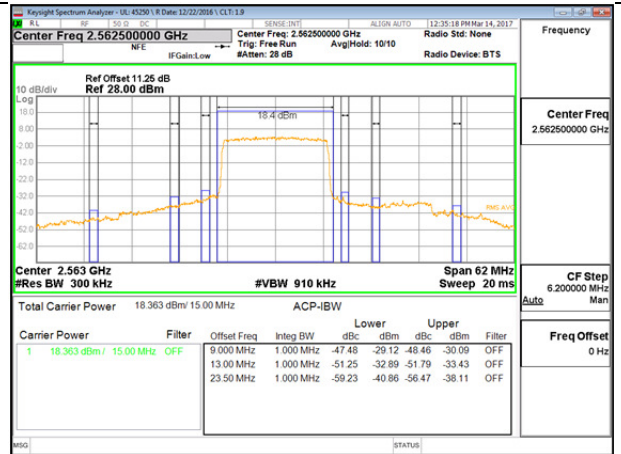

LTE B7 5MHz 16QAM High Channel 1RB

LTE B7 5MHz 16QAM Low Channel FRB

LTE B7 5MHz 16QAM High Channel FRB

LTE B7 10MHz QPSK Low Channel 1RB

LTE B7 10MHz QPSK High Channel 1RB

LTE B7 10MHz QPSK Low Channel FRB

LTE B7 10MHz QPSK High Channel FRB

LTE B7 10MHz 16QAM Low Channel 1RB

LTE B7 10MHz 16QAM High Channel 1RB

LTE B7 10MHz 16QAM Low Channel FRB

LTE B7 10MHz 16QAM High Channel FRB

LTE B7 15MHz QPSK Low Channel 1RB

LTE B7 15MHz QPSK High Channel 1RB

LTE B7 15MHz QPSK Low Channel FRB

LTE B7 15MHz QPSK High Channel FRB

LTE B7 15MHz 16QAM Low Channel 1RB

LTE B7 15MHz 16QAM High Channel 1RB

LTE B7 15MHz 16QAM Low Channel FRB