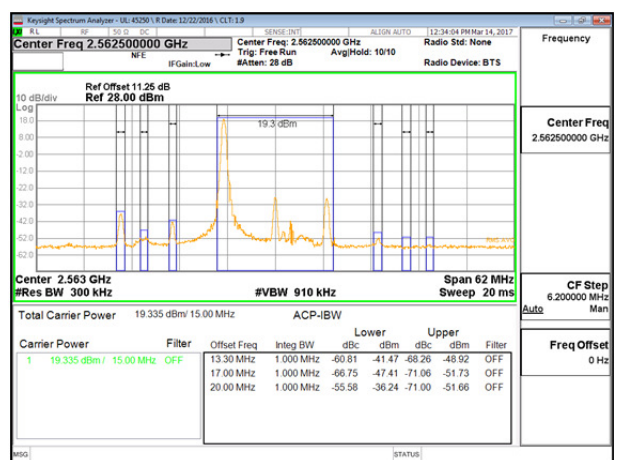

LTE B7 5MHz 16QAM High Channel 1RB

LTE B7 5MHz 16QAM Low Channel FRB

LTE B7 5MHz 16QAM High Channel FRB

LTE B7 10MHz QPSK Low Channel 1RB

LTE B7 10MHz QPSK High Channel 1RB

LTE B7 10MHz QPSK Low Channel FRB

LTE B7 10MHz QPSK High Channel FRB

LTE B7 10MHz 16QAM Low Channel 1RB

LTE B7 10MHz 16QAM High Channel 1RB

LTE B7 10MHz 16QAM Low Channel FRB

LTE B7 10MHz 16QAM High Channel FRB

LTE B7 15MHz QPSK Low Channel 1RB

LTE B7 15MHz QPSK High Channel 1RB

LTE B7 15MHz QPSK Low Channel FRB

LTE B7 15MHz QPSK High Channel FRB

LTE B7 15MHz 16QAM Low Channel 1RB

LTE B7 15MHz 16QAM High Channel 1RB

LTE B7 15MHz 16QAM Low Channel FRB