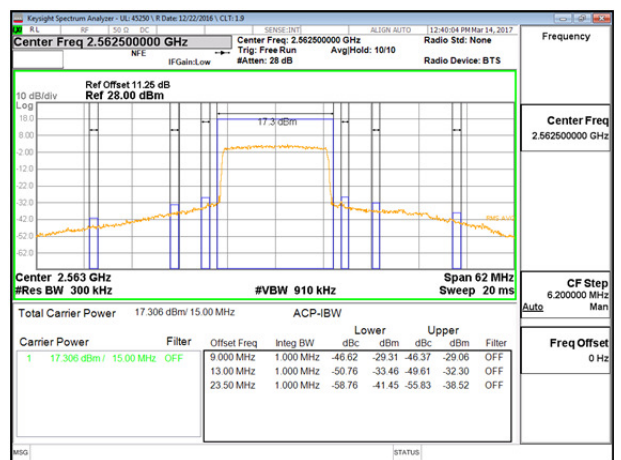

LTE B7 15MHz QPSK High Channel 1RB

LTE B7 15MHz QPSK Low Channel FRB

LTE B7 15MHz QPSK High Channel FRB

LTE B7 15MHz 16QAM Low Channel 1RB

LTE B7 15MHz 16QAM High Channel 1RB

LTE B7 15MHz 16QAM Low Channel FRB

LTE B7 15MHz 16QAM High Channel FRB

LTE B7 20MHz QPSK Low Channel 1RB

LTE B7 20MHz QPSK High Channel 1RB

LTE B7 20MHz QPSK Low Channel FRB

LTE B7 20MHz QPSK High Channel FRB

LTE B7 20MHz 16QAM Low Channel 1RB