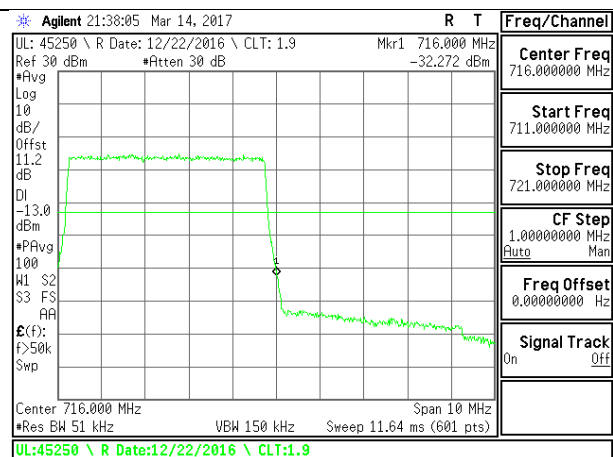

LTE Band 12

LTE B12 5MHz QPSK Low Channel FRB

LTE B12 5MHz QPSK High Channel FRB

LTE B12 5MHz 16QAM Low Channel 1RB

LTE B12 5MHz 16QAM High Channel 1RB

LTE B12 5MHz 16QAM Low Channel FRB

LTE B12 5MHz 16QAM High Channel FRB

LTE Band 13

LTE Band 17

14.2. EMISSION MASK PLOTS LTE Band 7

LTE B7 5MHz QPSK Low Channel 1RB

LTE B7 5MHz QPSK High Channel 1RB

LTE B7 5MHz QPSK Low Channel FRB

LTE B7 5MHz QPSK High Channel FRB

LTE B7 5MHz 16QAM Low Channel 1RB

LTE B7 5MHz 16QAM High Channel 1RB

LTE B7 5MHz 16QAM Low Channel FRB

LTE B7 5MHz 16QAM High Channel FRB

LTE B7 10MHz QPSK Low Channel 1RB

LTE B7 10MHz QPSK High Channel 1RB

LTE B7 10MHz QPSK Low Channel FRB