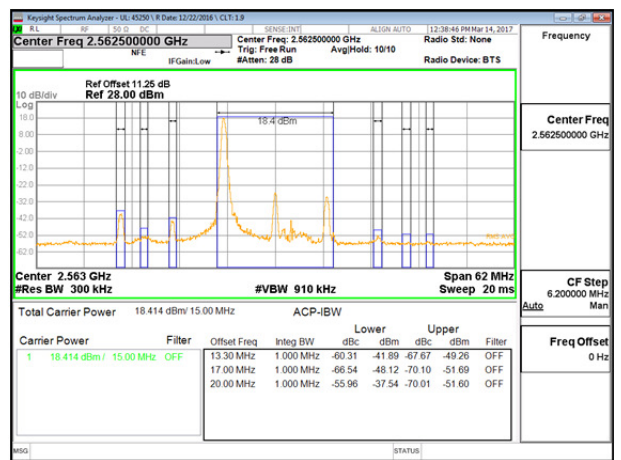

LTE B7 10MHz QPSK High Channel FRB

LTE B7 10MHz 16QAM Low Channel 1RB

LTE B7 10MHz 16QAM High Channel 1RB

LTE B7 10MHz 16QAM Low Channel FRB

LTE B7 10MHz 16QAM High Channel FRB

LTE B7 15MHz QPSK Low Channel 1RB

LTE B7 15MHz QPSK High Channel 1RB

LTE B7 15MHz QPSK Low Channel FRB

LTE B7 15MHz QPSK High Channel FRB

LTE B7 15MHz 16QAM Low Channel 1RB

LTE B7 15MHz 16QAM High Channel 1RB

LTE B7 15MHz 16QAM Low Channel FRB

LTE B7 15MHz 16QAM High Channel FRB

LTE B7 20MHz QPSK Low Channel 1RB

LTE B7 20MHz QPSK High Channel 1RB

LTE B7 20MHz QPSK Low Channel FRB

LTE B7 20MHz QPSK High Channel FRB

LTE B7 20MHz 16QAM Low Channel 1RB