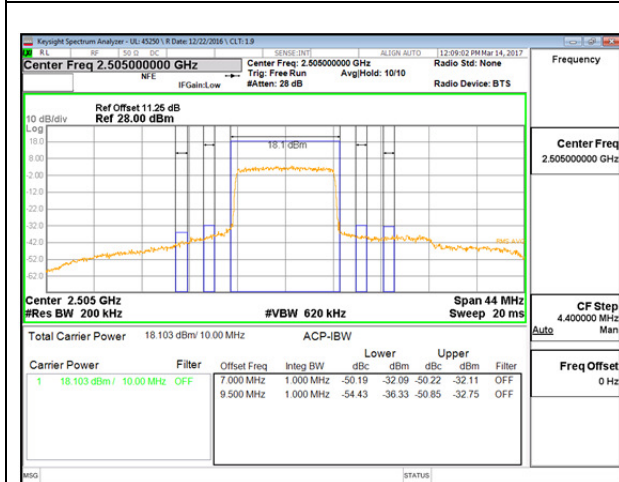

LTE Band 13

LTE Band 17

14.2. EMISSION MASK PLOTS LTE Band 7

LTE B7 5MHz QPSK Low Channel 1RB

LTE B7 5MHz QPSK High Channel 1RB

LTE B7 5MHz QPSK Low Channel FRB

LTE B7 5MHz QPSK High Channel FRB

LTE B7 5MHz 16QAM Low Channel 1RB

LTE B7 5MHz 16QAM High Channel 1RB

LTE B7 5MHz 16QAM Low Channel FRB

LTE B7 5MHz 16QAM High Channel FRB

LTE B7 10MHz QPSK Low Channel 1RB

LTE B7 10MHz QPSK High Channel 1RB

LTE B7 10MHz QPSK Low Channel FRB

LTE B7 10MHz QPSK High Channel FRB

LTE B7 10MHz 16QAM Low Channel 1RB

LTE B7 10MHz 16QAM High Channel 1RB

LTE B7 10MHz 16QAM Low Channel FRB

LTE B7 10MHz 16QAM High Channel FRB

LTE B7 15MHz QPSK Low Channel 1RB