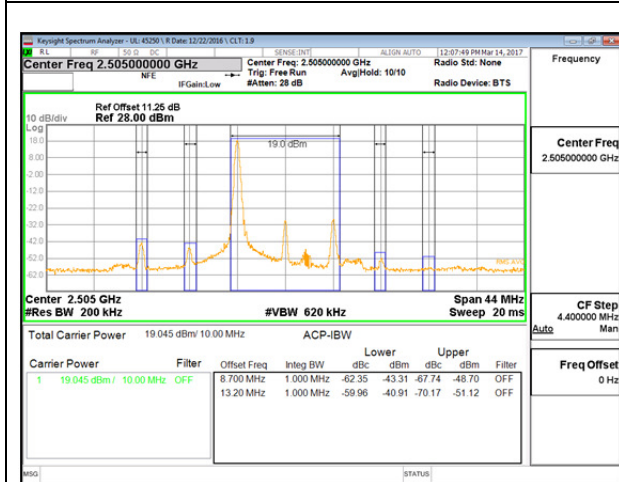

LTE Band 12

LTE B12 5MHz QPSK Low Channel FRB

LTE B12 5MHz QPSK High Channel FRB

LTE B12 5MHz 16QAM Low Channel 1RB

LTE B12 5MHz 16QAM High Channel 1RB

LTE B12 5MHz 16QAM Low Channel FRB

LTE B12 5MHz 16QAM High Channel FRB

LTE Band 13

LTE Band 17

14.2. EMISSION MASK PLOTS LTE Band 7

LTE B7 5MHz QPSK Low Channel 1RB

LTE B7 5MHz QPSK High Channel 1RB

LTE B7 5MHz QPSK Low Channel FRB

LTE B7 5MHz QPSK High Channel FRB

LTE B7 5MHz 16QAM Low Channel 1RB

LTE B7 5MHz 16QAM High Channel 1RB

LTE B7 5MHz 16QAM Low Channel FRB

LTE B7 5MHz 16QAM High Channel FRB

LTE B7 10MHz QPSK Low Channel 1RB

LTE B7 10MHz QPSK High Channel 1RB

LTE B7 10MHz QPSK Low Channel FRB

LTE B7 10MHz QPSK High Channel FRB

LTE B7 10MHz 16QAM Low Channel 1RB

LTE B7 10MHz 16QAM High Channel 1RB

LTE B7 10MHz 16QAM Low Channel FRB

LTE B7 10MHz 16QAM High Channel FRB

LTE B7 15MHz QPSK Low Channel 1RB