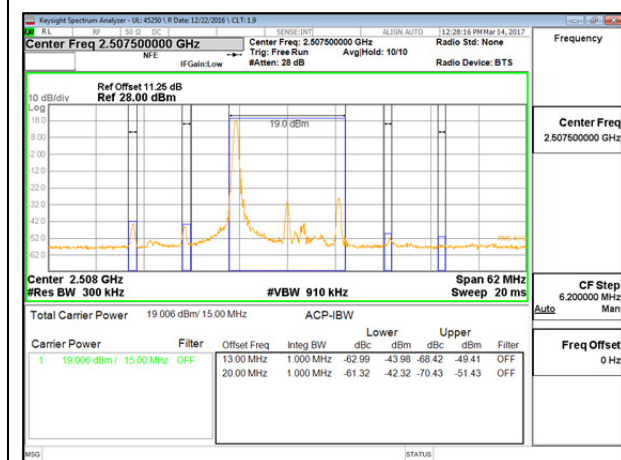

LTE B7 5MHz 16QAM High Channel 1RB

LTE B7 5MHz 16QAM Low Channel FRB

LTE B7 5MHz 16QAM High Channel FRB

LTE B7 10MHz QPSK Low Channel 1RB

LTE B7 10MHz QPSK High Channel 1RB

LTE B7 10MHz QPSK Low Channel FRB

LTE B7 10MHz QPSK High Channel FRB

LTE B7 10MHz 16QAM Low Channel 1RB

LTE B7 10MHz 16QAM High Channel 1RB

LTE B7 10MHz 16QAM Low Channel FRB

LTE B7 10MHz 16QAM High Channel FRB

LTE B7 15MHz QPSK Low Channel 1RB

LTE B7 15MHz QPSK High Channel 1RB

LTE B7 15MHz QPSK Low Channel FRB

LTE B7 15MHz QPSK High Channel FRB

LTE B7 15MHz 16QAM Low Channel 1RB

LTE B7 15MHz 16QAM High Channel 1RB

LTE B7 15MHz 16QAM Low Channel FRB