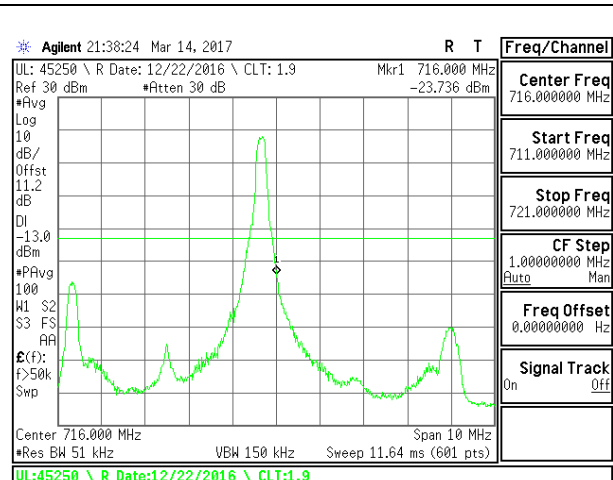

LTE Band 12

LTE B12 5MHz QPSK Low Channel FRB

LTE B12 5MHz QPSK High Channel FRB

LTE B12 5MHz 16QAM Low Channel 1RB

LTE B12 5MHz 16QAM High Channel 1RB

LTE B12 5MHz 16QAM Low Channel FRB

LTE B12 5MHz 16QAM High Channel FRB

LTE Band 13

LTE Band 17

14.2. EMISSION MASK PLOTS LTE Band 7

LTE B7 5MHz QPSK Low Channel 1RB

LTE B7 5MHz QPSK High Channel 1RB

LTE B7 5MHz QPSK Low Channel FRB

LTE B7 5MHz QPSK High Channel FRB

LTE B7 5MHz 16QAM Low Channel 1RB

LTE B7 5MHz 16QAM High Channel 1RB

LTE B7 5MHz 16QAM Low Channel FRB

LTE B7 5MHz 16QAM High Channel FRB

LTE B7 10MHz QPSK Low Channel 1RB

LTE B7 10MHz QPSK High Channel 1RB

LTE B7 10MHz QPSK Low Channel FRB