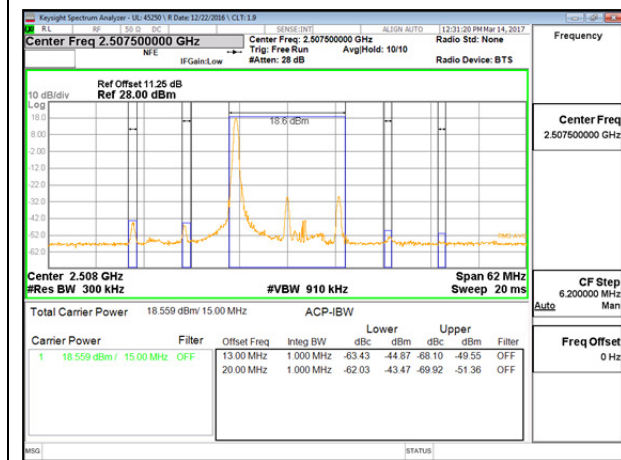

LTE B7 5MHz 16QAM High Channel 1RB

LTE B7 5MHz 16QAM Low Channel FRB

LTE B7 5MHz 16QAM High Channel FRB

LTE B7 10MHz QPSK Low Channel 1RB

LTE B7 10MHz QPSK High Channel 1RB

LTE B7 10MHz QPSK Low Channel FRB

LTE B7 10MHz QPSK High Channel FRB

LTE B7 10MHz 16QAM Low Channel 1RB

LTE B7 10MHz 16QAM High Channel 1RB

LTE B7 10MHz 16QAM Low Channel FRB

LTE B7 10MHz 16QAM High Channel FRB

LTE B7 15MHz QPSK Low Channel 1RB

LTE B7 15MHz QPSK High Channel 1RB

LTE B7 15MHz QPSK Low Channel FRB

LTE B7 15MHz QPSK High Channel FRB

LTE B7 15MHz 16QAM Low Channel 1RB

LTE B7 15MHz 16QAM High Channel 1RB

LTE B7 15MHz 16QAM Low Channel FRB