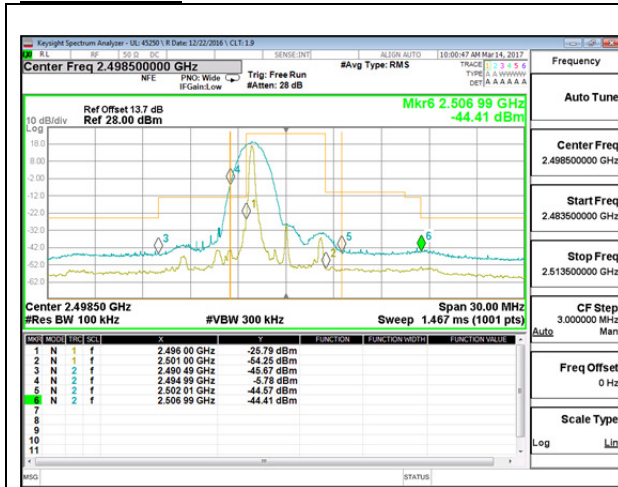

LTE B7 20MHz 16QAM High Channel 1RB

LTE B7 20MHz 16QAM Low Channel FRB

LTE B7 20MHz 16QAM High Channel FRB

LTE Band 41

LTE B41 5MHz QPSK Low Channel 1RB

LTE B41 5MHz QPSK High Channel 1RB

LTE B41 5MHz QPSK Low Channel FRB