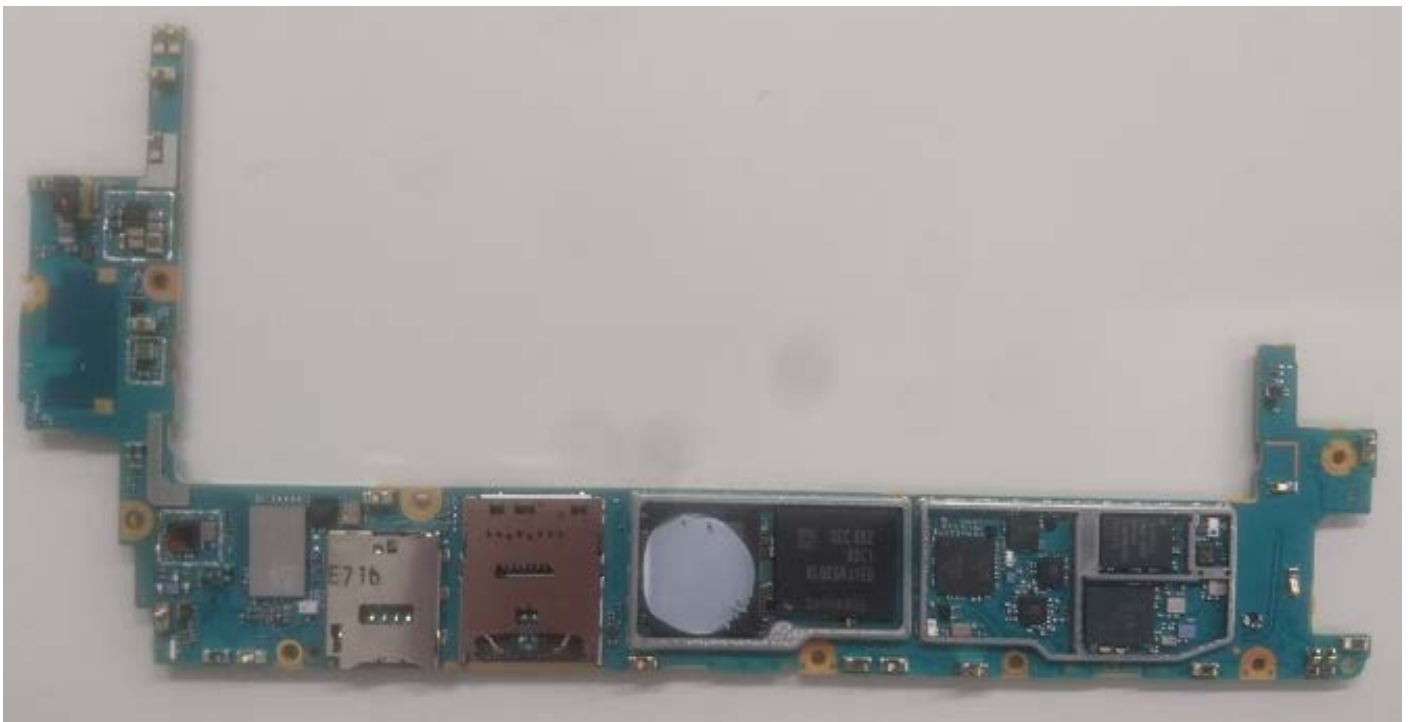

## FCC ID: PY7-54254H Internal Photo

**Without Rear Panel**

**Without PBA and Battery**

**Rear Panel**

**Internal PWB with Shield cases (Front-side)**

**Internal PWB without Shield cases (Front-side)**

**Internal PWB with Shield cases (Rear-side)**

**Internal PWB without Shield cases (Rear-side)**

Battery: