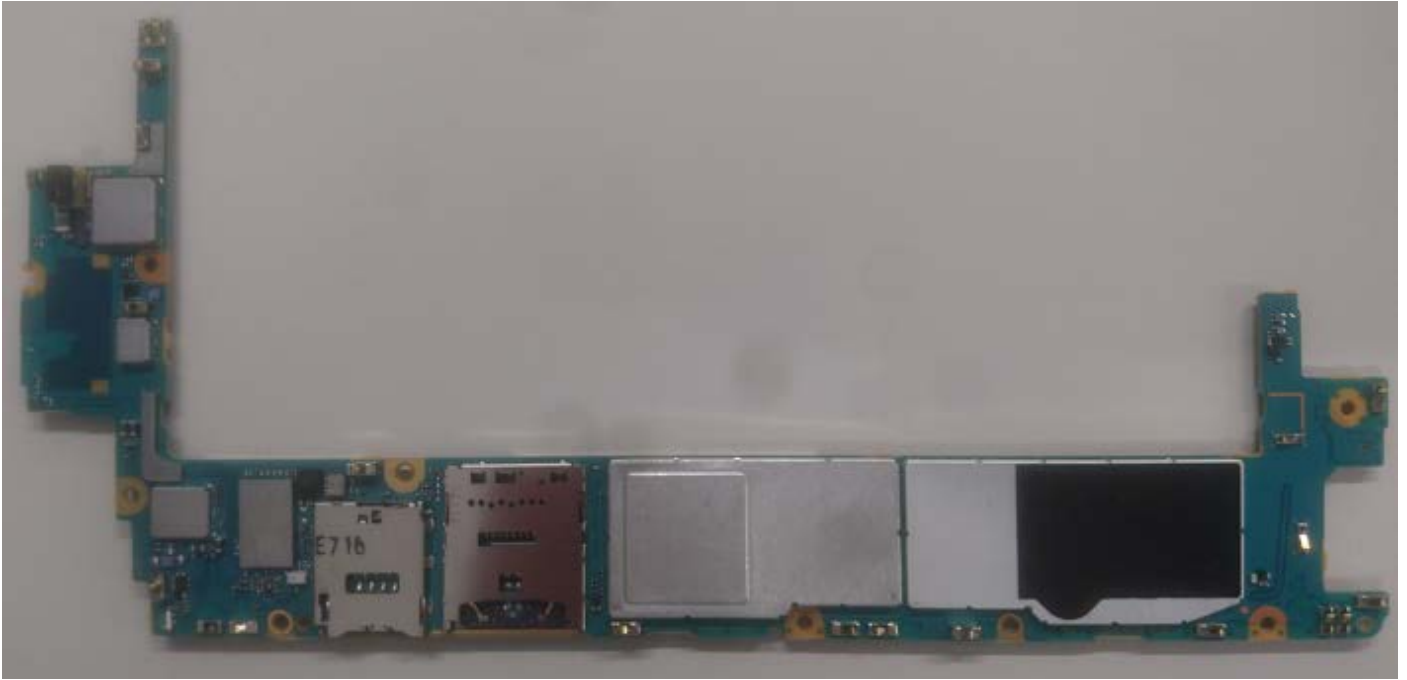

## FCC ID: PY7-54254H Internal Photo

**Without Rear Panel**

**Without PBA and Battery**

**Rear Panel**

**Internal PWB with Shield cases (Front-side)**

**Internal PWB without Shield cases (Front-side)**

**Internal PWB with Shield cases (Rear-side)**

**Internal PWB without Shield cases (Rear-side)**

Battery: