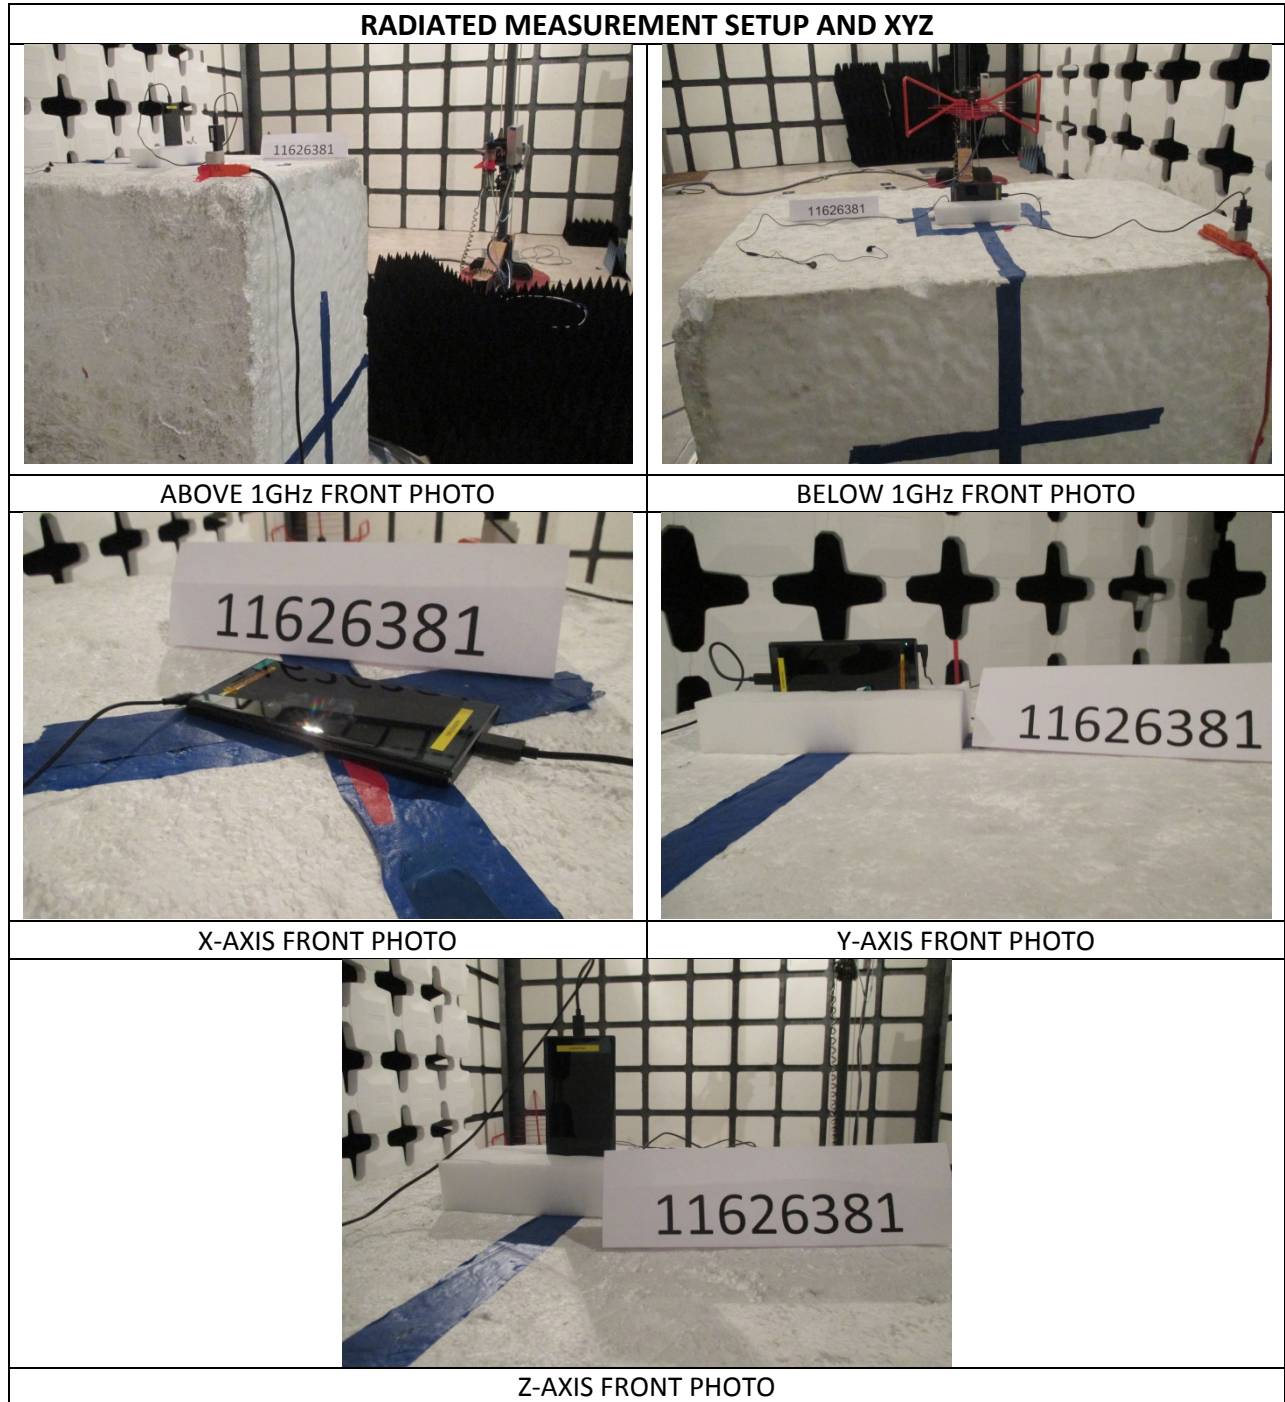

18. SETUP PHOTOS

**ANTENNA PORT CONDUCTED RF MEASUREMENT SETUP AND
FREQUENCY STABILITY**

ANTENNA PORT CONDUCTED PHOTO

FREQUENCY STABILITY

END OF REPORT