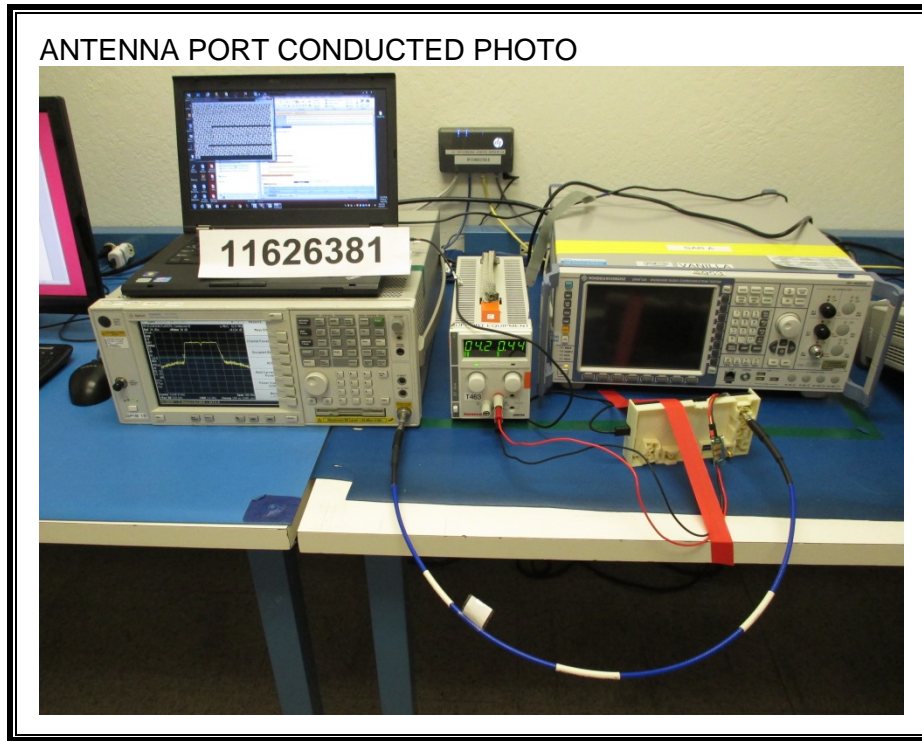

12 SETUP PHOTOS

ANTENNA PORT CONDUCTED RF MEASUREMENT SETUP

RADIATED RF MEASUREMENT SETUP (BELOW 30 MHz)

RADIATED RF MEASUREMENT SETUP (BELOW 1 GHz)

RADIATED RF MEASUREMENT SETUP (ABOVE 1 GHz)

RADIATED RF MEASUREMENT SETUP FOR PORTABLE CONFIGURATION

AC LINE CONDUCTED EMISSIONS MEASUREMENT SETUP

END OF REPORT