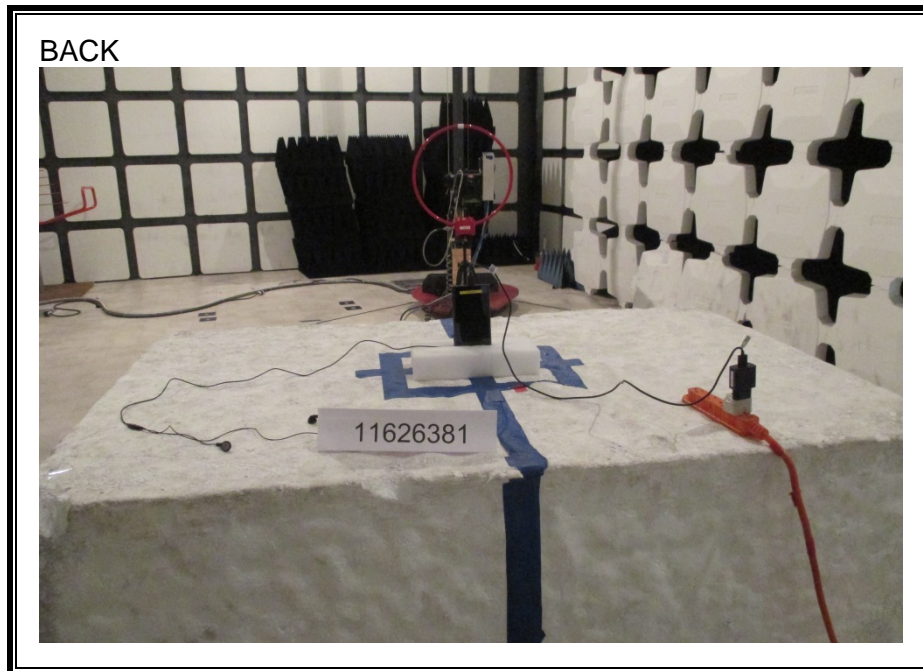

12 SETUP PHOTOS

ANTENNA PORT CONDUCTED RF MEASUREMENT SETUP

RADIATED RF MEASUREMENT SETUP (BELOW 30 MHz)

RADIATED RF MEASUREMENT SETUP (BELOW 1 GHz)

RADIATED RF MEASUREMENT SETUP (ABOVE 1 GHz)

RADIATED RF MEASUREMENT SETUP FOR PORTABLE CONFIGURATION

AC LINE CONDUCTED EMISSIONS MEASUREMENT SETUP

END OF REPORT