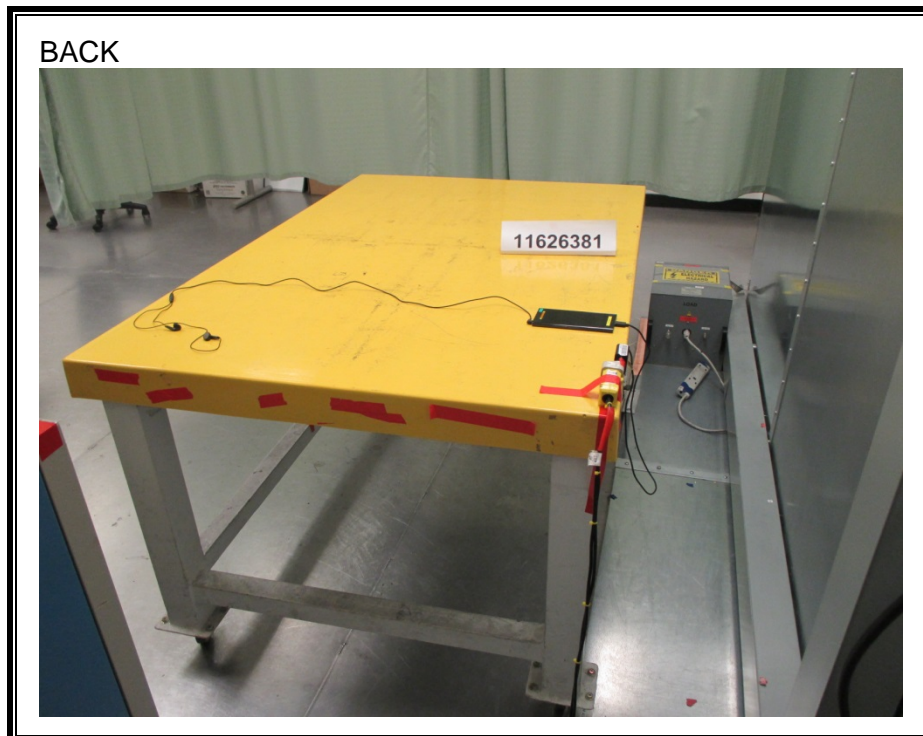

12 SETUP PHOTOS

ANTENNA PORT CONDUCTED RF MEASUREMENT SETUP

RADIATED RF MEASUREMENT SETUP (BELOW 30 MHz)

RADIATED RF MEASUREMENT SETUP (BELOW 1 GHz)

RADIATED RF MEASUREMENT SETUP (ABOVE 1 GHz)

RADIATED RF MEASUREMENT SETUP FOR PORTABLE CONFIGURATION

AC LINE CONDUCTED EMISSIONS MEASUREMENT SETUP

END OF REPORT