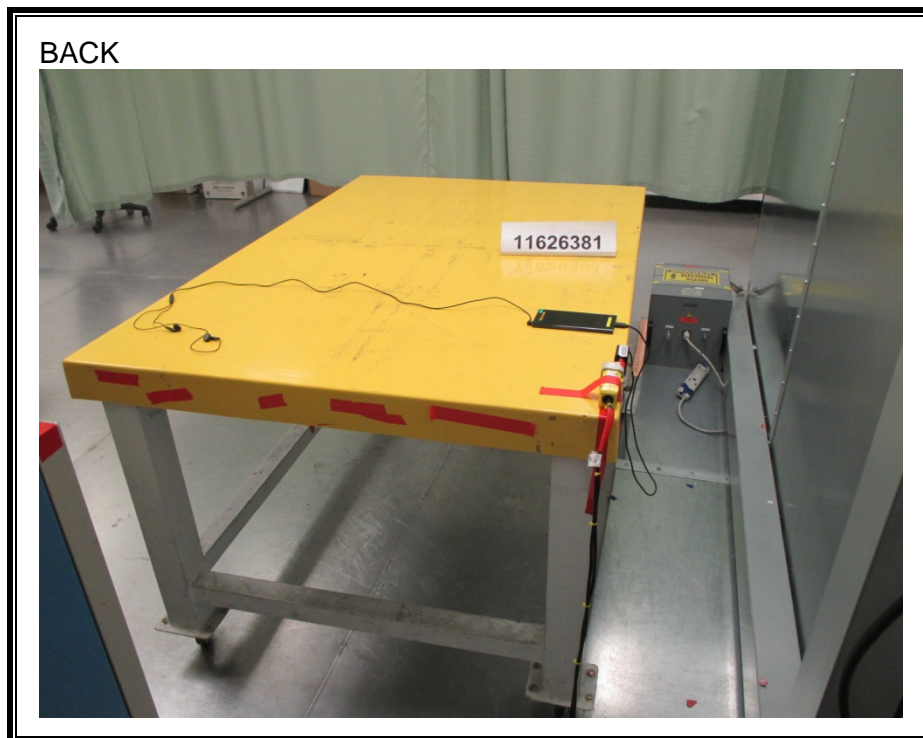

10. SETUP PHOTOS

ANTENNA PORT CONDUCTED RF MEASUREMENT SETUP

RADIATED RF MEASUREMENT SETUP (BELOW 30 MHz)

RADIATED RF MEASUREMENT SETUP (BELOW 1 GHz)

RADIATED RF MEASUREMENT SETUP (ABOVE 1 GHz)

RADIATED RF MEASUREMENT SETUP FOR PORTABLE CONFIGURATION

X-AXIS PHOTO

Y-AXIS PHOTO

AC LINE CONDUCTED EMISSIONS MEASUREMENT SETUP

END OF REPORT