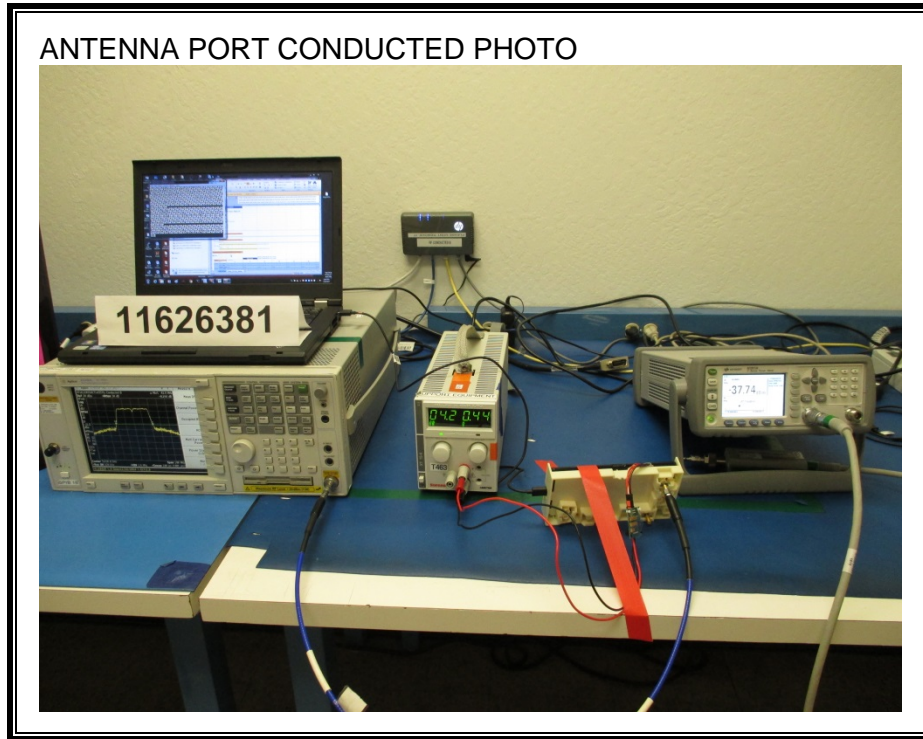

10. SETUP PHOTOS

ANTENNA PORT CONDUCTED RF MEASUREMENT SETUP

RADIATED RF MEASUREMENT SETUP (BELOW 30 MHz)

RADIATED RF MEASUREMENT SETUP (BELOW 1 GHz)

RADIATED RF MEASUREMENT SETUP (ABOVE 1 GHz)

RADIATED RF MEASUREMENT SETUP FOR PORTABLE CONFIGURATION

X-AXIS PHOTO

Y-AXIS PHOTO

AC LINE CONDUCTED EMISSIONS MEASUREMENT SETUP

END OF REPORT