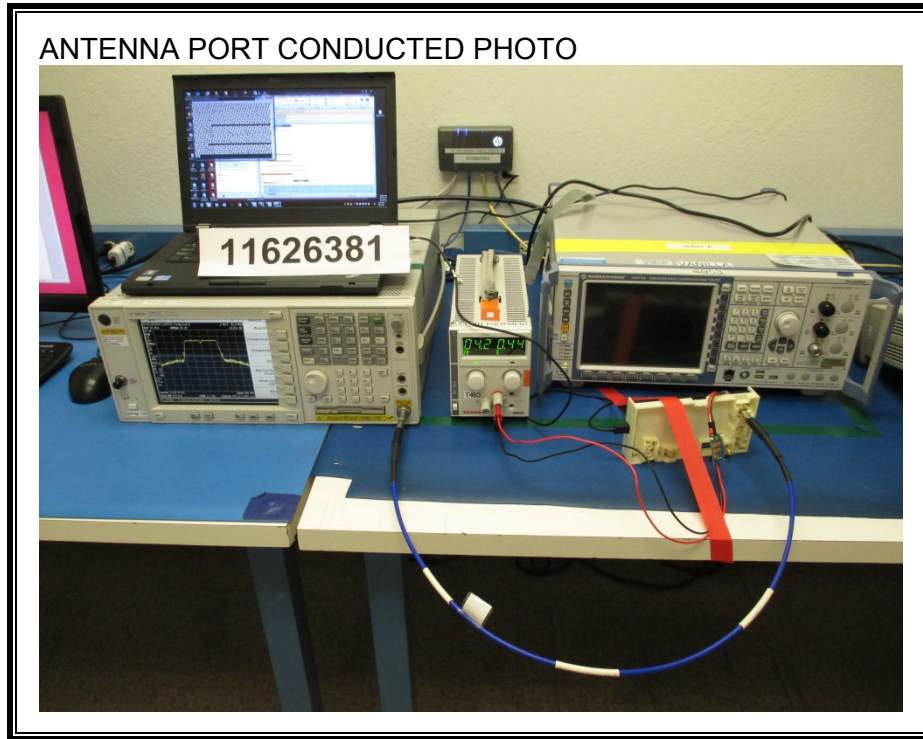

10. SETUP PHOTOS

ANTENNA PORT CONDUCTED RF MEASUREMENT SETUP

RADIATED RF MEASUREMENT SETUP (BELOW 1 GHz)

RADIATED RF MEASUREMENT SETUP (ABOVE 1 GHz)

RADIATED RF MEASUREMENT SETUP FOR PORTABLE CONFIGURATION

X-AXIS PHOTO

Y-AXIS PHOTO

AC LINE CONDUCTED EMISSIONS MEASUREMENT SETUP

END OF REPORT