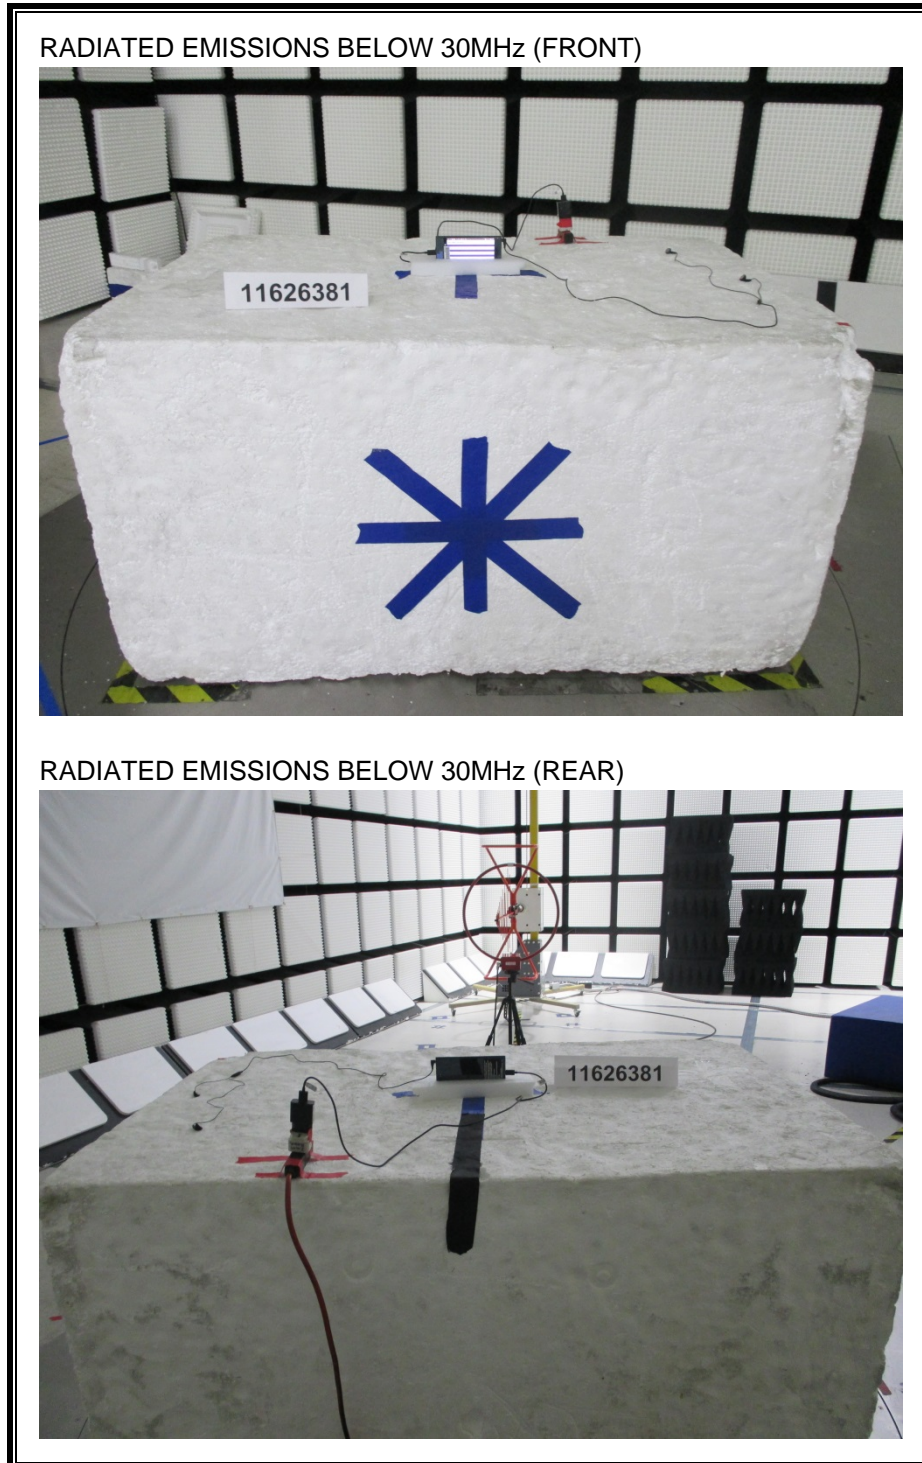

11. SETUP PHOTOS

RADIATED EMISSION BELOW 30 MHz

RADIATED EMISSION ABOVE 30 MHz

RADIATED EMISSIONS ABOVE 30 MHz (FRONT)

RADIATED EMISSIONS ABOVE 30 MHz (REAR)

PORTABLE CONFIGURATION

AC MAINS LINE CONDUCTED EMISSIONS

LINE CONDUCTED EMISSION (FRONT)

LINE CONDUCTED EMISSION (REAR)

FREQUENCY TOLERANCE OVER EXTREME CONDITIONS

END OF REPORT