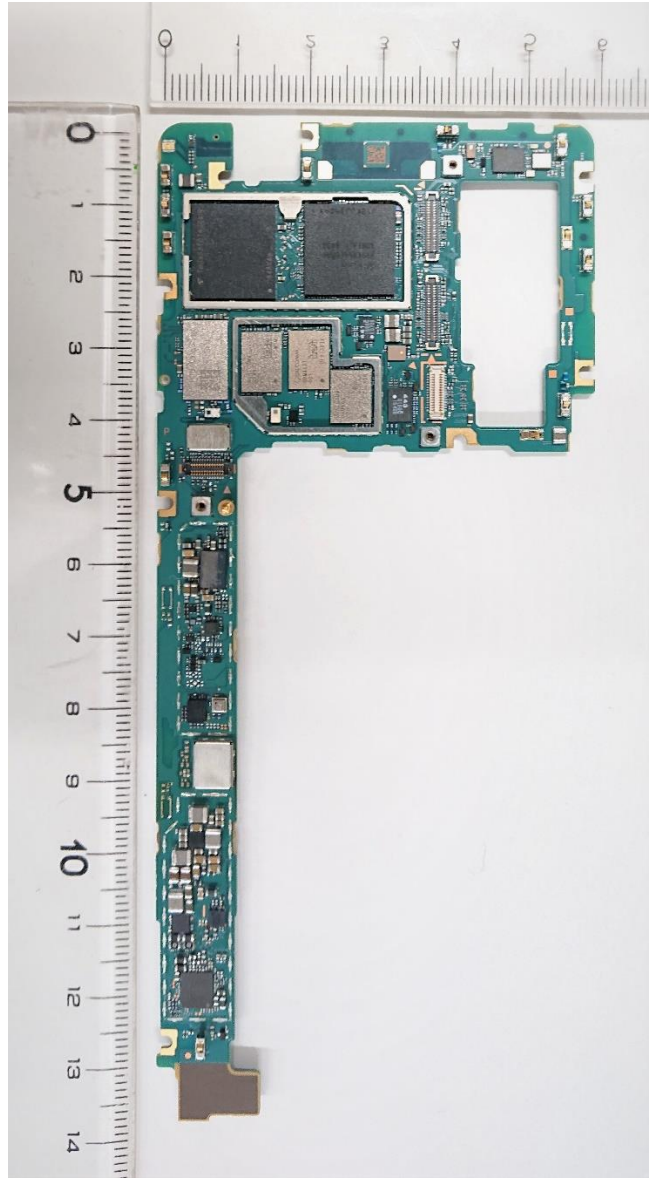

FCC ID: PY7-50252O Internal Photo

Without Rear panel

Without PBA and Battery

Rear panel

Internal PWB with Shield cases (Front-side)

Internal PWB without Shield cases (Front-side)

Internal PWB with Shield cases (Rear-side)

Internal PWB without Shield cases (Rear-side)

Battery: