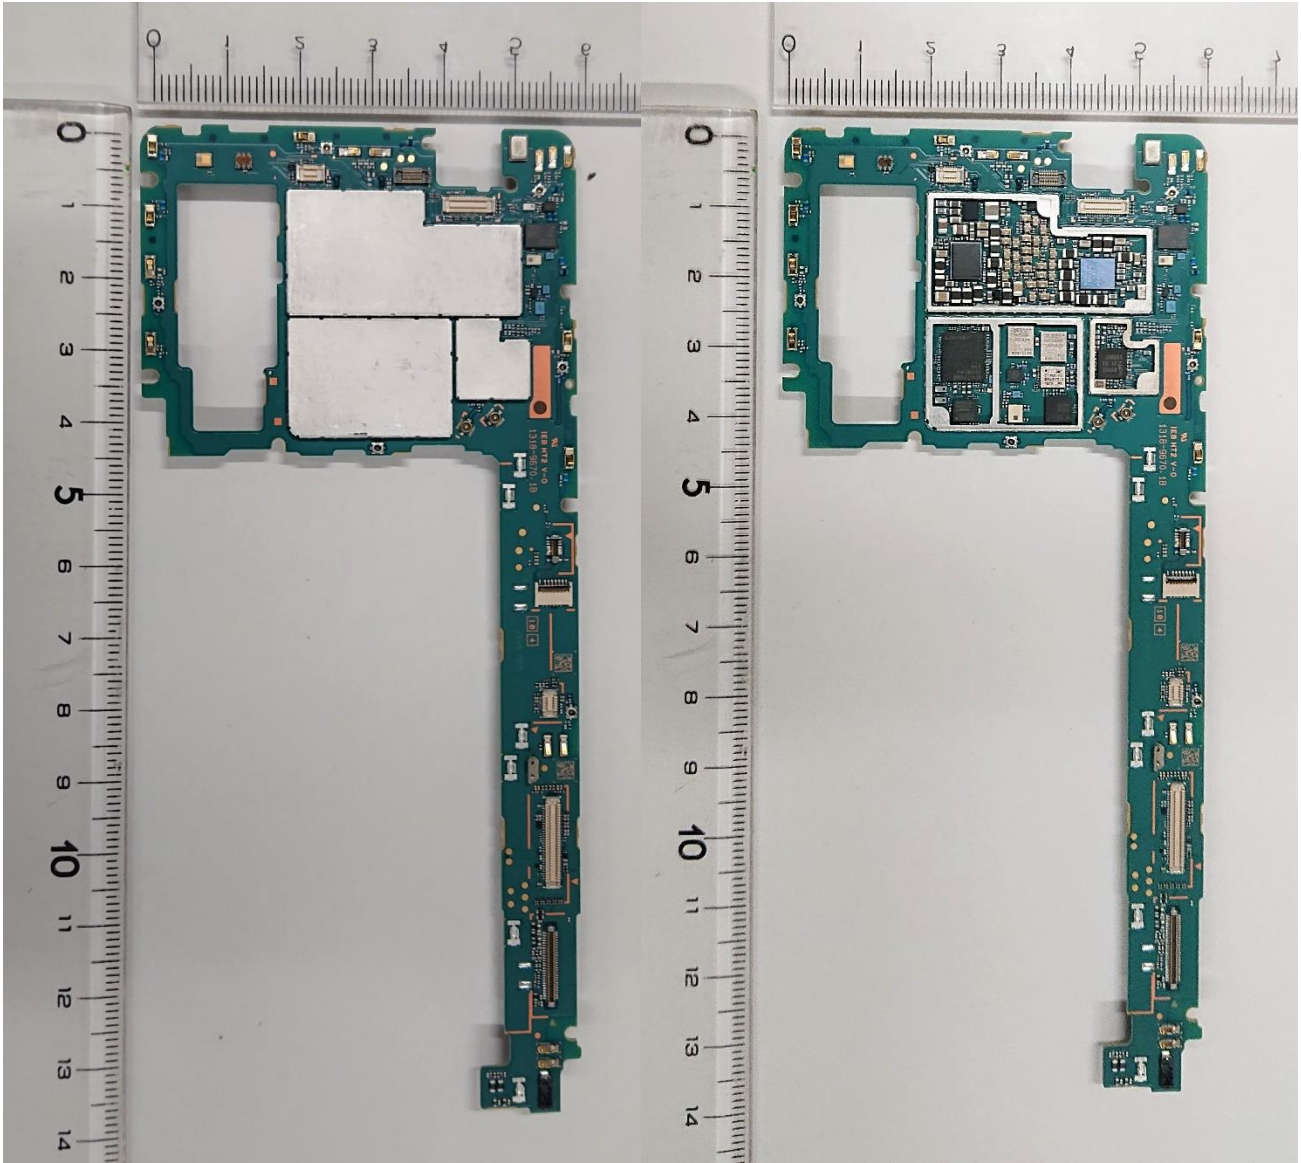

FCC ID: PY7-50252O Internal Photo

Without Rear panel

Without PBA and Battery

Rear panel

Internal PWB with Shield cases (Front-side)

Internal PWB without Shield cases (Front-side)

Internal PWB with Shield cases (Rear-side)

Internal PWB without Shield cases (Rear-side)

Battery: