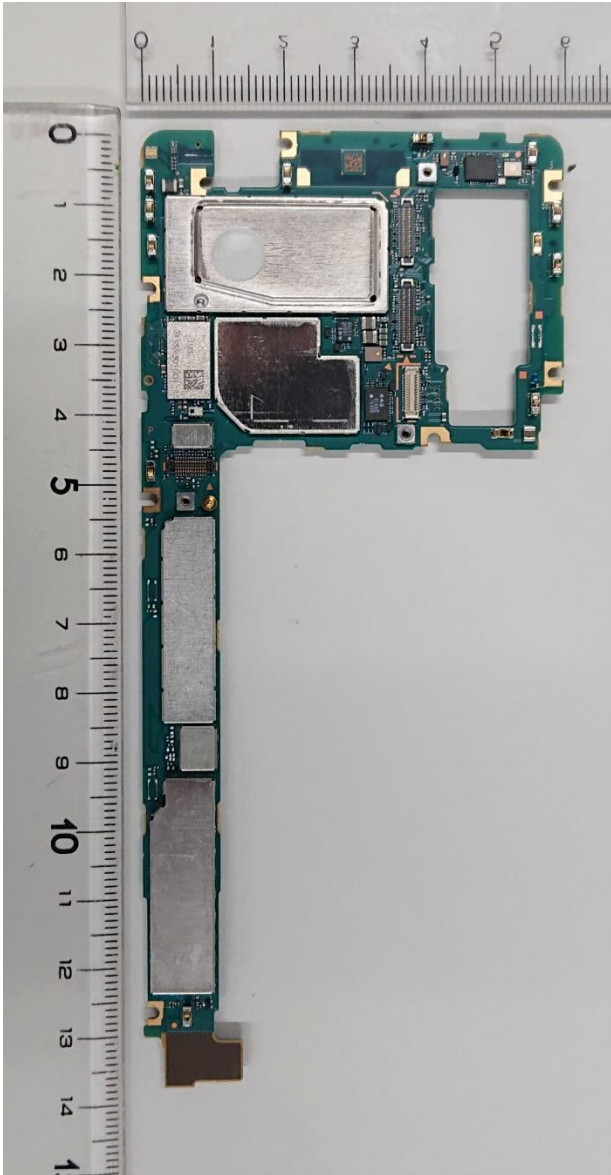

FCC ID: PY7-50252O Internal Photo

Without Rear panel

Without PBA and Battery

Rear panel

Internal PWB with Shield cases (Front-side)

Internal PWB without Shield cases (Front-side)

Internal PWB with Shield cases (Rear-side)

Internal PWB without Shield cases (Rear-side)

Battery: