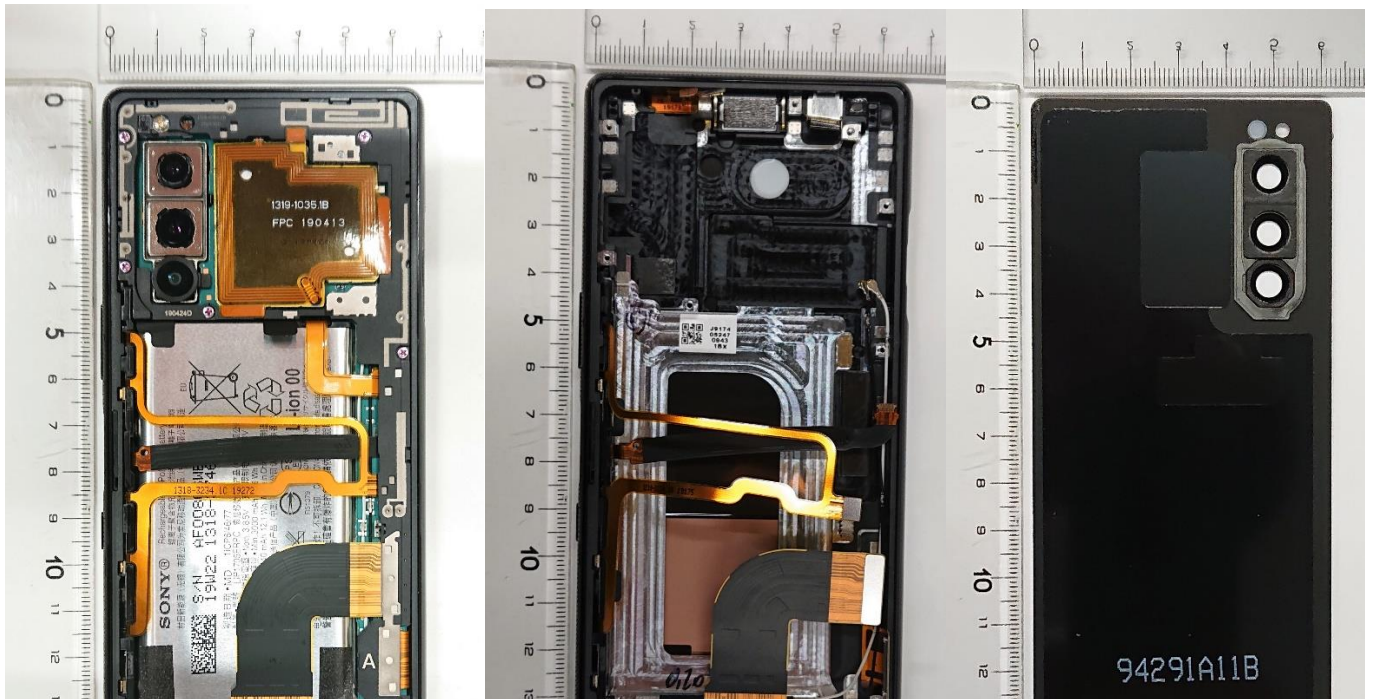

FCC ID: PY7-50252O Internal Photo

Without Rear panel

Without PBA and Battery

Rear panel

Internal PWB with Shield cases (Front-side)

Internal PWB without Shield cases (Front-side)

Internal PWB with Shield cases (Rear-side)

Internal PWB without Shield cases (Rear-side)

Battery: