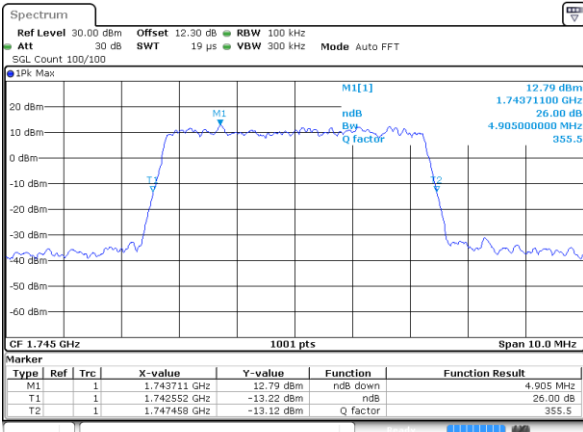

LTE Band 66

Lowest Channel / 5MHz / QPSK

Date: 22 JUL 2020 16:39:27

Lowest Channel / 5MHz / 16QAM

Date: 22 JUL 2020 16:39:39

Middle Channel / 5MHz / QPSK

Date: 22 JUL 2020 16:40:16

Middle Channel / 5MHz / 16QAM

Date: 22 JUL 2020 16:40:28

Highest Channel / 5MHz / QPSK

Date: 22 JUL 2020 16:41:05

Highest Channel / 5MHz / 16QAM

Date: 22 JUL 2020 16:41:17

LTE Band 66

Lowest Channel / 10MHz / QPSK

Date: 22 JUL 2020 16:41:54