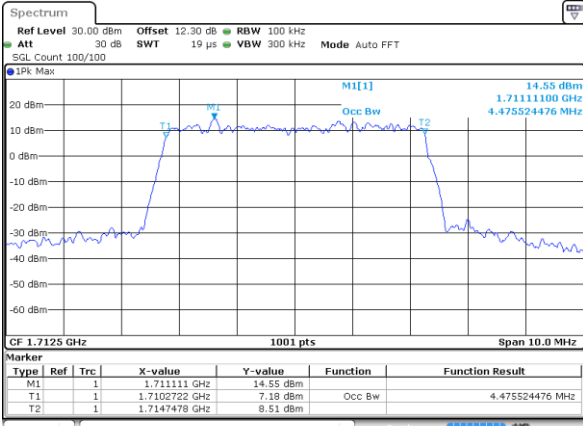

Date: 26 JUL 2020 14:42:16

Highest Channel / 3MHz / 64QAM

Date: 26 JUL 2020 14:51:46

LTE Band 66

Lowest Channel / 5MHz / 64QAM

Date: 26 JUL 2020 14:48:15

Lowest Channel / 10MHz / 64QAM

Date: 26 JUL 2020 14:47:44

Middle Channel / 5MHz / 64QAM

Date: 26 JUL 2020 14:49:42

Middle Channel / 10MHz / 64QAM

Date: 26 JUL 2020 14:48:06

Highest Channel / 5MHz / 64QAM

Date: 26 JUL 2020 14:50:06

Highest Channel / 10MHz / 64QAM

Date: 26 JUL 2020 14:48:32