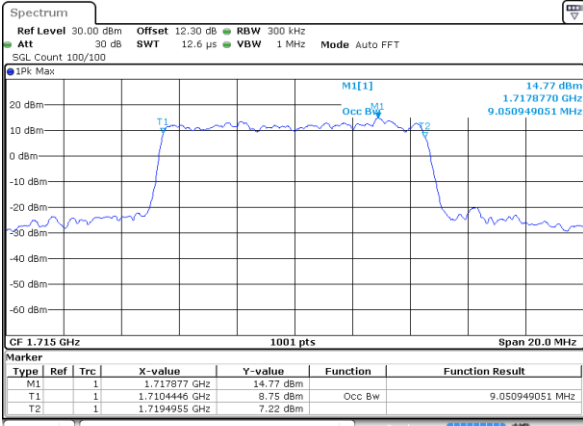

LTE Band 66

Lowest Channel / 10MHz / QPSK

Date: 22 JUL 2020 16:41:30