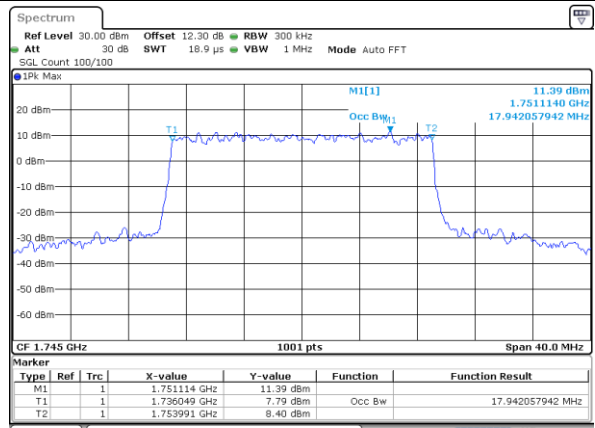

Date: 22 JUL 2020 16:45:47

LTE Band 66

Lowest Channel / 20MHz / QPSK

Date: 22 JUL 2020 16:46:24

Lowest Channel / 20MHz / 16QAM

Date: 22 JUL 2020 16:46:37

Middle Channel / 20MHz / QPSK

Date: 22 JUL 2020 16:47:13

Middle Channel / 20MHz / 16QAM

Date: 22 JUL 2020 16:47:26

Highest Channel / 20MHz / QPSK

Date: 22 JUL 2020 16:48:03

Highest Channel / 20MHz / 16QAM

Date: 22 JUL 2020 16:48:15

LTE Band 66

Lowest Channel / 1.4MHz / 64QAM