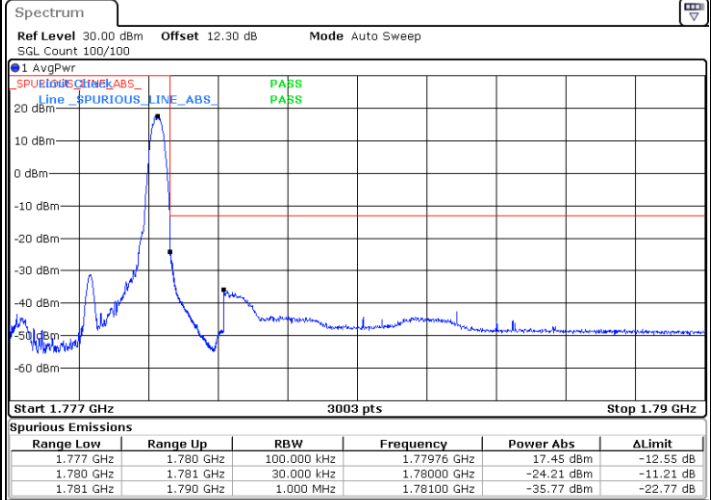

LTE Band 66 / 3MHz / QPSK

Lowest Band Edge / 1RB

Date: 22 JUL 2020 15:01:33

Highest Band Edge / 1 RB

Date: 22 JUL 2020 15:07:02

Lowest Band Edge / Full RB

Date: 22 JUL 2020 15:02:54

Highest Band Edge / Full RB

Date: 22 JUL 2020 15:08:23

LTE Band 66 / 3MHz / 16QAM

Lowest Band Edge / 1 RB

Date: 22 JUL 2020 15:02:14

Highest Band Edge / 1 RB

Date: 22 JUL 2020 15:07:43

Lowest Band Edge / Full RB

Date: 22 JUL 2020 15:03:35

Highest Band Edge / Full RB

Date: 22 JUL 2020 15:09:04

LTE Band 66 / 3MHz / 64QAM

Lowest Band Edge / 1 RB

Date: 22 JUL 2020 15:11:08

Highest Band Edge / 1 RB

Date: 22 JUL 2020 15:13:52

Lowest Band Edge / Full RB

Date: 22 JUL 2020 15:11:48

Highest Band Edge / Full RB

Date: 22 JUL 2020 15:14:32

LTE Band 66 / 5MHz / QPSK

Lowest Band Edge / 1 RB

Highest Band Edge / 1 RB

Date: 22 JUL 2020 15:20:42

Date: 22 JUL 2020 15:26:10