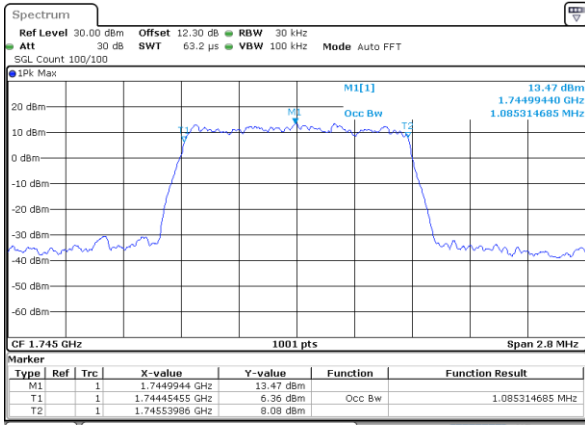

LTE Band 66

Lowest Channel / 1.4MHz / QPSK

Date: 22 JUL 2020 16:34:08

Lowest Channel / 1.4MHz / 16QAM

Date: 22 JUL 2020 16:34:20

Middle Channel / 1.4MHz / QPSK

Date: 22 JUL 2020 16:34:56

Middle Channel / 1.4MHz / 16QAM

Date: 22 JUL 2020 16:35:08

Highest Channel / 1.4MHz / QPSK

Date: 22 JUL 2020 16:35:45

Highest Channel / 1.4MHz / 16QAM

Date: 22 JUL 2020 16:35:58

LTE Band 66

Lowest Channel / 3MHz / QPSK

Date: 22 JUL 2020 16:36:35