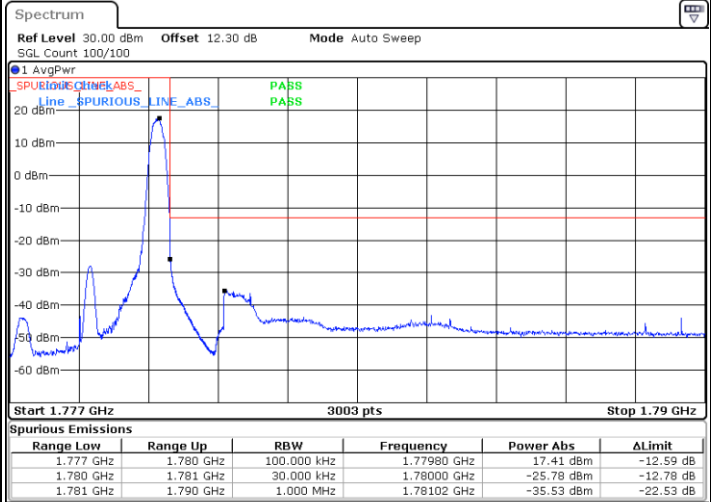

Date: 22 JUL 2020 15:08:23

LTE Band 66 / 3MHz / 16QAM

Lowest Band Edge / 1 RB

Date: 22 JUL 2020 15:02:14

Highest Band Edge / 1 RB

Date: 22 JUL 2020 15:07:43

Lowest Band Edge / Full RB

Date: 22 JUL 2020 15:03:35

Highest Band Edge / Full RB

Date: 22 JUL 2020 15:09:04

LTE Band 66 / 3MHz / 64QAM

Lowest Band Edge / 1 RB

Date: 22 JUL 2020 15:11:08

Highest Band Edge / 1 RB

Date: 22 JUL 2020 15:13:52

Lowest Band Edge / Full RB

Date: 22 JUL 2020 15:11:48

Highest Band Edge / Full RB

Date: 22 JUL 2020 15:14:32

LTE Band 66 / 5MHz / QPSK

Lowest Band Edge / 1 RB

Highest Band Edge / 1 RB

Date: 22 JUL 2020 15:20:42

Date: 22 JUL 2020 15:26:10

Lowest Band Edge / Full RB

Highest Band Edge / Full RB

Date: 22 JUL 2020 15:22:03

Date: 22 JUL 2020 15:27:32

LTE Band 66 / 5MHz / 16QAM

Lowest Band Edge / 1RB

Date: 22 JUL 2020 15:21:22

Highest Band Edge / 1 RB