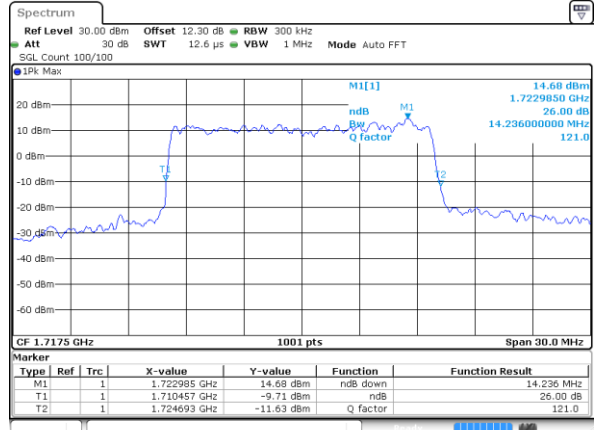

Highest Channel / 10MHz / 16QAM

Date: 22 JUL 2020 16:43:44

LTE Band 66

Lowest Channel / 15MHz / QPSK

Date: 22 JUL 2020 16:44:22

Lowest Channel / 15MHz / 16QAM

Date: 22 JUL 2020 16:44:34

Middle Channel / 15MHz / QPSK