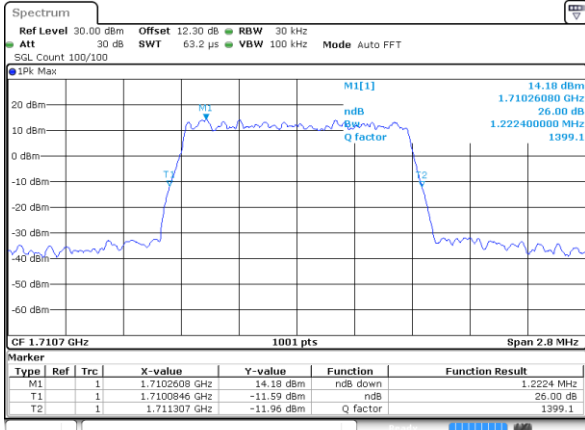

Highest Channel / 20MHz / QPSK

Date: 22 JUL 2020 16:48:27

Highest Channel / 20MHz / 16QAM

Date: 22 JUL 2020 16:48:39

LTE Band 66

Lowest Channel / 1.4MHz / 64QAM

Date: 26 JUL 2020 14:43:00

Lowest Channel / 3MHz / 64QAM