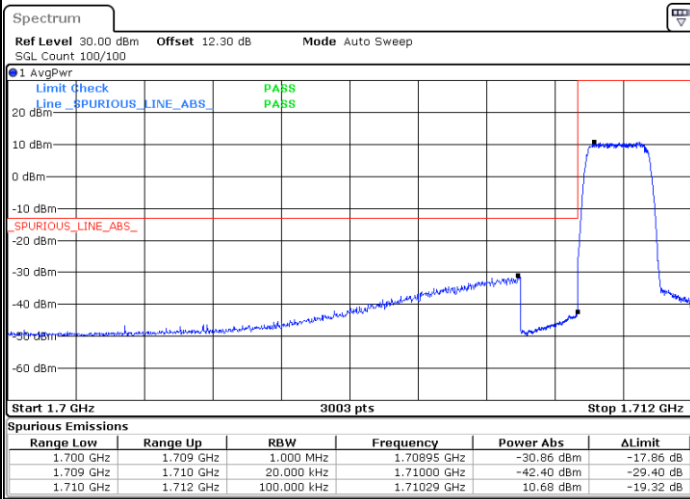

Date: 26 JUL 2020 14:44:43

Highest Channel / 15MHz / 64QAM

Date: 26 JUL 2020 14:46:38

Highest Channel / 20MHz / 64QAM

Date: 26 JUL 2020 14:45:21

Conducted Band Edge

LTE Band 66 / 1.4MHz / 16QAM

Lowest Band Edge / 1 RB

Highest Band Edge / 1 RB

Date: 22 JUL 2020 14:10:03

Date: 22 JUL 2020 14:17:05

Lowest Band Edge / Full RB

Highest Band Edge / Full RB

Date: 22 JUL 2020 14:12:10

Date: 22 JUL 2020 14:19:12

LTE Band 66 / 1.4MHz / 64QAM

Lowest Band Edge / 1 RB

Highest Band Edge / 1 RB

Date: 22 JUL 2020 16:30:53

Date: 22 JUL 2020 14:33:43

Lowest Band Edge / Full RB

Highest Band Edge / Full RB

Date: 22 JUL 2020 14:31:58

Date: 22 JUL 2020 14:34:47

LTE Band 66 / 3MHz / QPSK

Lowest Band Edge / 1RB

Date: 22 JUL 2020 15:01:33

Highest Band Edge / 1 RB

Date: 22 JUL 2020 15:07:02

Lowest Band Edge / Full RB

Date: 22 JUL 2020 15:02:54

Highest Band Edge / Full RB