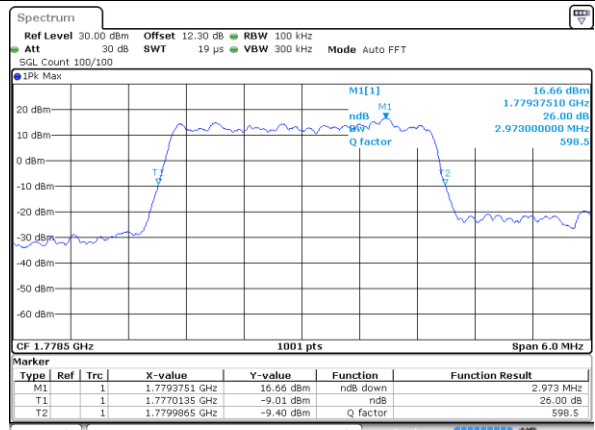

Highest Channel / 20MHz / QPSK

Date: 22 JUL 2020 16:48:27

Highest Channel / 20MHz / 16QAM

Date: 22 JUL 2020 16:48:39

LTE Band 66

Lowest Channel / 1.4MHz / 64QAM

Date: 26 JUL 2020 14:43:00

Lowest Channel / 3MHz / 64QAM

Date: 26 JUL 2020 14:51:14

Middle Channel / 20MHz / 64QAM

Date: 26 JUL 2020 14:42:47

Middle Channel / 3MHz / 64QAM

Date: 26 JUL 2020 14:51:35

Highest Channel / 20MHz / 64QAM

Date: 26 JUL 2020 14:42:30

Highest Channel / 3MHz / 64QAM

Date: 26 JUL 2020 14:52:00

LTE Band 66

Lowest Channel / 5MHz / 64QAM

Date: 26 JUL 2020 14:49:29

Lowest Channel / 10MHz / 64QAM

Date: 26 JUL 2020 14:47:54

Middle Channel / 5MHz / 64QAM

Date: 26 JUL 2020 14:49:52