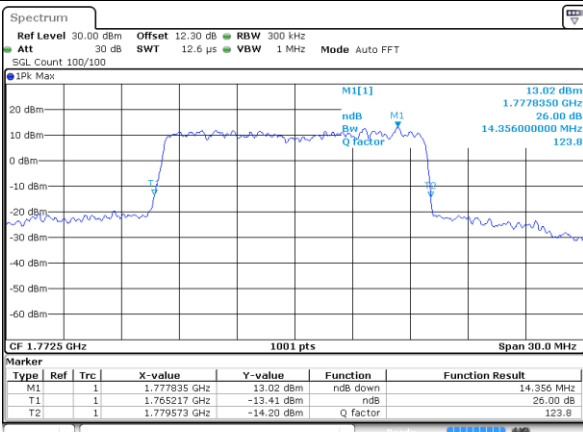

Highest Channel / 10MHz / 16QAM

Date: 22 JUL 2020 16:43:44

LTE Band 66

Lowest Channel / 15MHz / QPSK

Date: 22 JUL 2020 16:44:22

Lowest Channel / 15MHz / 16QAM

Date: 22 JUL 2020 16:44:34

Middle Channel / 15MHz / QPSK

Date: 22 JUL 2020 16:45:10

Middle Channel / 15MHz / 16QAM

Date: 22 JUL 2020 16:45:23

Highest Channel / 15MHz / QPSK

Date: 22 JUL 2020 16:46:00

Highest Channel / 15MHz / 16QAM

Date: 22 JUL 2020 16:46:12

LTE Band 66