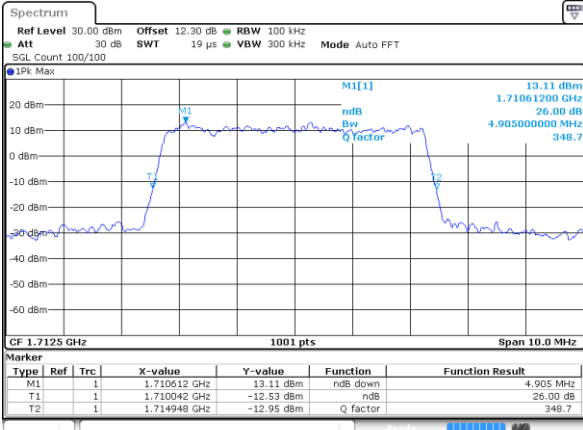

LTE Band 66

Lowest Channel / 5MHz / QPSK

Date: 22 JUL 2020 16:39:27

Lowest Channel / 5MHz / 16QAM

Date: 22 JUL 2020 16:39:39

Middle Channel / 5MHz / QPSK

Date: 22 JUL 2020 16:40:16

Middle Channel / 5MHz / 16QAM

Date: 22 JUL 2020 16:40:28

Highest Channel / 5MHz / QPSK

Date: 22 JUL 2020 16:41:05

Highest Channel / 5MHz / 16QAM

Date: 22 JUL 2020 16:41:17

LTE Band 66

Lowest Channel / 10MHz / QPSK

Date: 22 JUL 2020 16:41:54