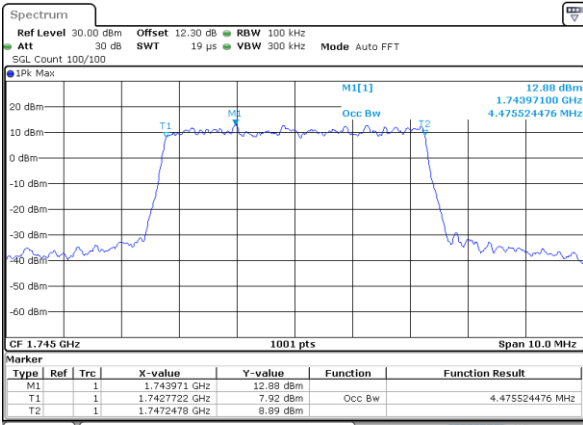

Highest Channel / 3MHz / 16QAM

Date: 22 JUL 2020 16:38:25

LTE Band 66

Lowest Channel / 5MHz / QPSK

Date: 22 JUL 2020 16:39:03

Lowest Channel / 5MHz / 16QAM

Date: 22 JUL 2020 16:39:15

Middle Channel / 5MHz / QPSK

Date: 22 JUL 2020 16:39:52

Middle Channel / 5MHz / 16QAM

Date: 22 JUL 2020 16:40:04

Highest Channel / 5MHz / QPSK

Date: 22 JUL 2020 16:40:40

Highest Channel / 5MHz / 16QAM

Date: 22 JUL 2020 16:40:53

LTE Band 66