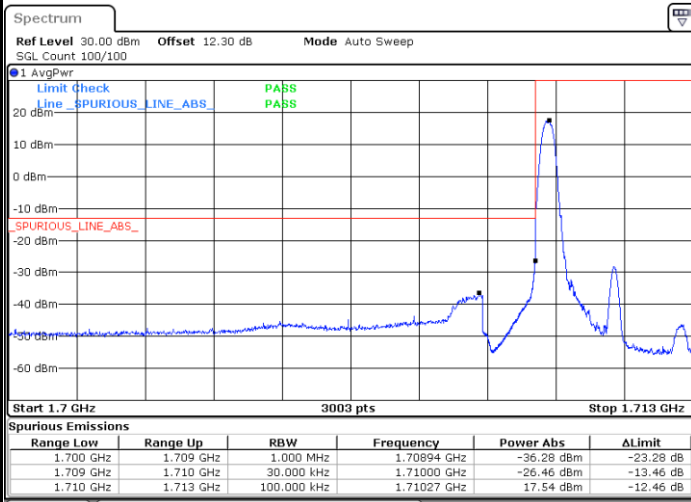

Date: 22 JUL 2020 15:08:23

LTE Band 66 / 3MHz / 16QAM

Lowest Band Edge / 1 RB

Date: 22 JUL 2020 15:02:14

Highest Band Edge / 1 RB

Date: 22 JUL 2020 15:07:43

Lowest Band Edge / Full RB

Date: 22 JUL 2020 15:03:35

Highest Band Edge / Full RB

Date: 22 JUL 2020 15:09:04

LTE Band 66 / 3MHz / 64QAM

Lowest Band Edge / 1 RB

Date: 22 JUL 2020 15:11:08

Highest Band Edge / 1 RB

Date: 22 JUL 2020 15:13:52

Lowest Band Edge / Full RB

Date: 22 JUL 2020 15:11:48

Highest Band Edge / Full RB

Date: 22 JUL 2020 15:14:32

LTE Band 66 / 5MHz / QPSK

Lowest Band Edge / 1 RB

Highest Band Edge / 1 RB

Date: 22 JUL 2020 15:20:42

Date: 22 JUL 2020 15:26:10

Lowest Band Edge / Full RB

Highest Band Edge / Full RB

Date: 22 JUL 2020 15:22:03

Date: 22 JUL 2020 15:27:32

LTE Band 66 / 5MHz / 16QAM

Lowest Band Edge / 1RB

Date: 22 JUL 2020 15:21:22

Highest Band Edge / 1 RB