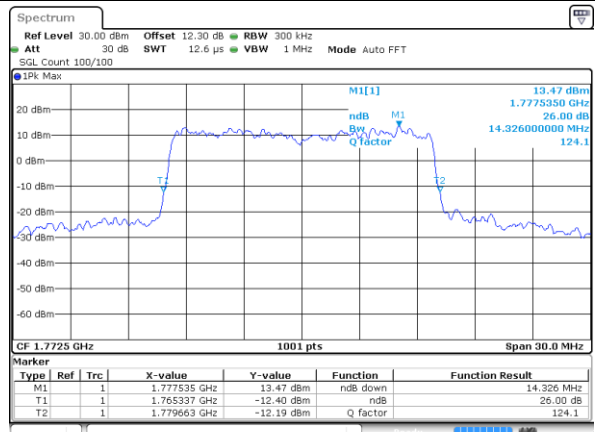

Highest Channel / 10MHz / 16QAM

Date: 22 JUL 2020 16:43:44

LTE Band 66

Lowest Channel / 15MHz / QPSK

Date: 22 JUL 2020 16:44:22

Lowest Channel / 15MHz / 16QAM

Date: 22 JUL 2020 16:44:34

Middle Channel / 15MHz / QPSK

Date: 22 JUL 2020 16:45:10

Middle Channel / 15MHz / 16QAM

Date: 22 JUL 2020 16:45:23

Highest Channel / 15MHz / QPSK

Date: 22 JUL 2020 16:46:00

Highest Channel / 15MHz / 16QAM

Date: 22 JUL 2020 16:46:12

LTE Band 66

Highest Channel / 20MHz / QPSK

Date: 22 JUL 2020 16:48:27

Highest Channel / 20MHz / 16QAM

Date: 22 JUL 2020 16:48:39

LTE Band 66

Lowest Channel / 1.4MHz / 64QAM

Date: 26 JUL 2020 14:43:00

Lowest Channel / 3MHz / 64QAM