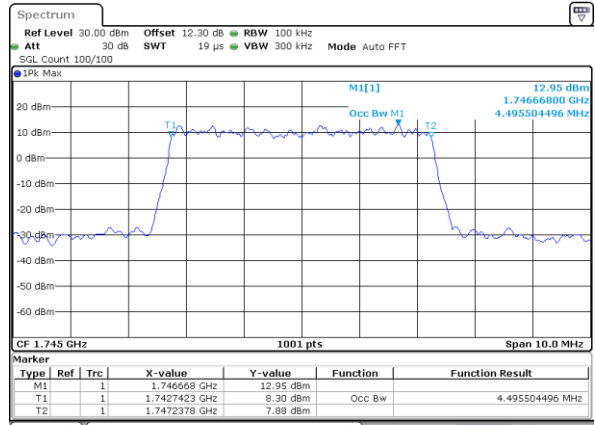

Highest Channel / 3MHz / 16QAM

Date: 22 JUL 2020 16:38:25

LTE Band 66

Lowest Channel / 5MHz / QPSK

Date: 22 JUL 2020 16:39:03

Lowest Channel / 5MHz / 16QAM

Date: 22 JUL 2020 16:39:15

Middle Channel / 5MHz / QPSK

Date: 22 JUL 2020 16:39:52

Middle Channel / 5MHz / 16QAM

Date: 22 JUL 2020 16:40:04

Highest Channel / 5MHz / QPSK

Date: 22 JUL 2020 16:40:40

Highest Channel / 5MHz / 16QAM

Date: 22 JUL 2020 16:40:53

LTE Band 66