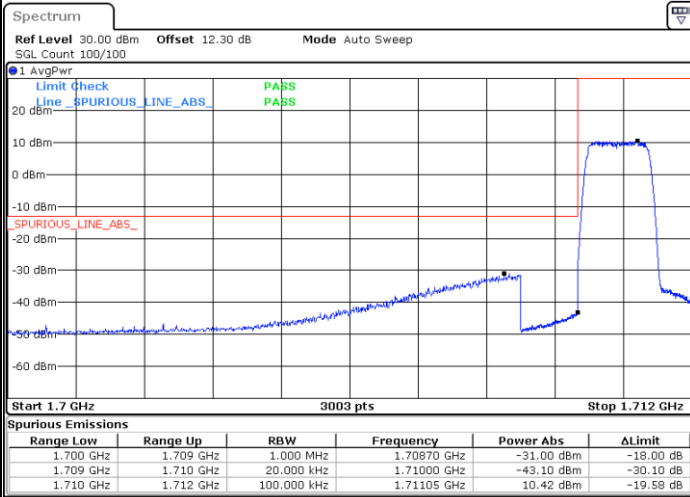

Highest Band Edge / 1 RB

Date: 22 JUL 2020 14:10:03

Date: 22 JUL 2020 14:17:05

Lowest Band Edge / Full RB

Highest Band Edge / Full RB

Date: 22 JUL 2020 14:12:10

Date: 22 JUL 2020 14:19:12

LTE Band 66 / 1.4MHz / 64QAM

Lowest Band Edge / 1 RB

Highest Band Edge / 1 RB

Date: 22 JUL 2020 16:30:53

Date: 22 JUL 2020 14:33:43

Lowest Band Edge / Full RB

Highest Band Edge / Full RB

Date: 22 JUL 2020 14:31:58

Date: 22 JUL 2020 14:34:47

LTE Band 66 / 3MHz / QPSK

Lowest Band Edge / 1RB

Date: 22 JUL 2020 15:01:33

Highest Band Edge / 1 RB

Date: 22 JUL 2020 15:07:02

Lowest Band Edge / Full RB

Date: 22 JUL 2020 15:02:54

Highest Band Edge / Full RB

Date: 22 JUL 2020 15:08:23

LTE Band 66 / 3MHz / 16QAM

Lowest Band Edge / 1 RB

Date: 22 JUL 2020 15:02:14

Highest Band Edge / 1 RB

Date: 22 JUL 2020 15:07:43

Lowest Band Edge / Full RB

Date: 22 JUL 2020 15:03:35