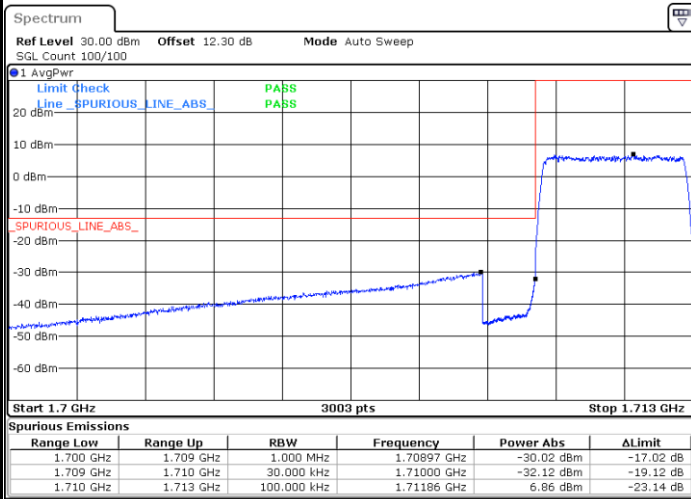

Date: 22 JUL 2020 15:08:23

LTE Band 66 / 3MHz / 16QAM

Lowest Band Edge / 1 RB

Date: 22 JUL 2020 15:02:14

Highest Band Edge / 1 RB

Date: 22 JUL 2020 15:07:43

Lowest Band Edge / Full RB

Date: 22 JUL 2020 15:03:35

Highest Band Edge / Full RB

Date: 22 JUL 2020 15:09:04

LTE Band 66 / 3MHz / 64QAM

Lowest Band Edge / 1 RB

Date: 22 JUL 2020 15:11:08

Highest Band Edge / 1 RB

Date: 22 JUL 2020 15:13:52

Lowest Band Edge / Full RB

Date: 22 JUL 2020 15:11:48

Highest Band Edge / Full RB

Date: 22 JUL 2020 15:14:32

LTE Band 66 / 5MHz / QPSK

Lowest Band Edge / 1 RB

Highest Band Edge / 1 RB

Date: 22 JUL 2020 15:20:42

Date: 22 JUL 2020 15:26:10

Lowest Band Edge / Full RB

Highest Band Edge / Full RB

Date: 22 JUL 2020 15:22:03

Date: 22 JUL 2020 15:27:32

LTE Band 66 / 5MHz / 16QAM

Lowest Band Edge / 1RB

Date: 22 JUL 2020 15:21:22

Highest Band Edge / 1 RB