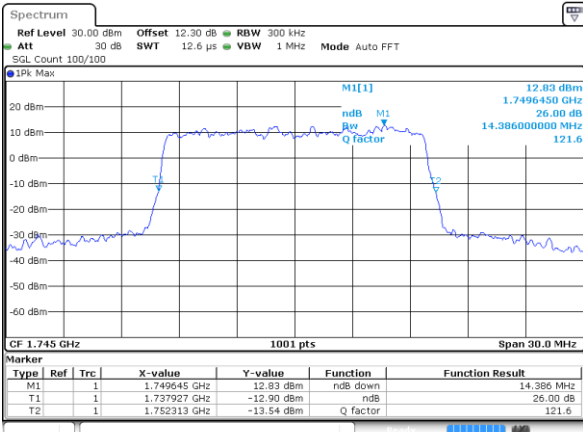

Highest Channel / 10MHz / 16QAM

Date: 22 JUL 2020 16:43:44

LTE Band 66

Lowest Channel / 15MHz / QPSK

Date: 22 JUL 2020 16:44:22

Lowest Channel / 15MHz / 16QAM

Date: 22 JUL 2020 16:44:34

Middle Channel / 15MHz / QPSK