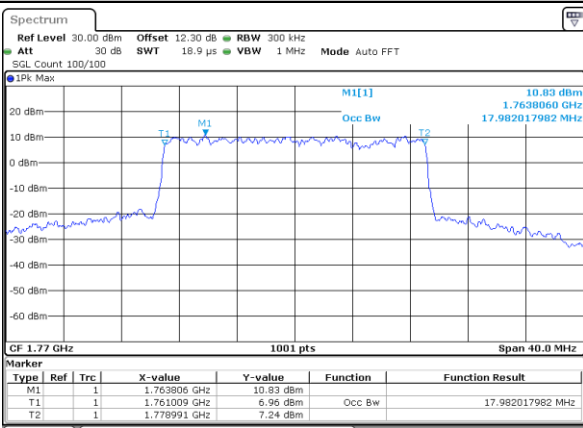

Date: 22 JUL 2020 16:45:47

LTE Band 66

Lowest Channel / 20MHz / QPSK

Date: 22 JUL 2020 16:46:24

Lowest Channel / 20MHz / 16QAM

Date: 22 JUL 2020 16:46:37

Middle Channel / 20MHz / QPSK

Date: 22 JUL 2020 16:47:13

Middle Channel / 20MHz / 16QAM

Date: 22 JUL 2020 16:47:26

Highest Channel / 20MHz / QPSK

Date: 22 JUL 2020 16:48:03

Highest Channel / 20MHz / 16QAM

Date: 22 JUL 2020 16:48:15

LTE Band 66

Lowest Channel / 1.4MHz / 64QAM