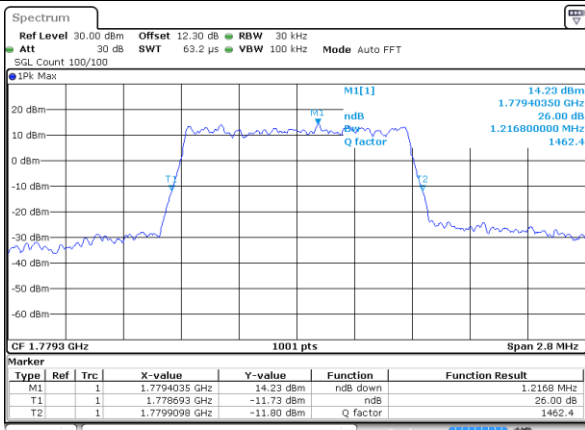

Date: 26 JUL 2020 14:51:14

Middle Channel / 20MHz / 64QAM

Date: 26 JUL 2020 14:42:47

Middle Channel / 3MHz / 64QAM

Date: 26 JUL 2020 14:51:35

Highest Channel / 20MHz / 64QAM

Date: 26 JUL 2020 14:42:30

Highest Channel / 3MHz / 64QAM