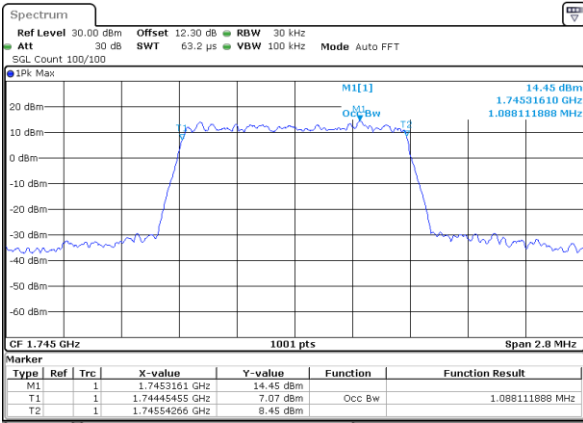

Middle Channel / 20MHz / 16QAM

Date: 22 JUL 2020 16:47:26

Highest Channel / 20MHz / QPSK

Date: 22 JUL 2020 16:48:03

Highest Channel / 20MHz / 16QAM

Date: 22 JUL 2020 16:48:15

LTE Band 66

Lowest Channel / 1.4MHz / 64QAM

Date: 26 JUL 2020 14:41:49

Lowest Channel / 3MHz / 64QAM

Date: 26 JUL 2020 14:51:04

Middle Channel / 20MHz / 64QAM

Date: 26 JUL 2020 14:42:02

Middle Channel / 3MHz / 64QAM

Date: 26 JUL 2020 14:51:25

Highest Channel / 20MHz / 64QAM