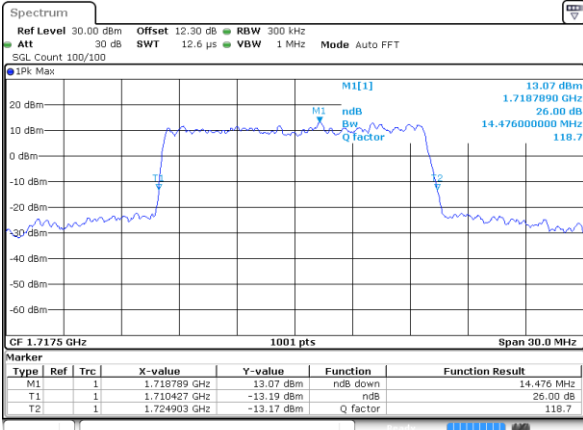

Highest Channel / 10MHz / 16QAM

Date: 22 JUL 2020 16:43:44

LTE Band 66

Lowest Channel / 15MHz / QPSK

Date: 22 JUL 2020 16:44:22

Lowest Channel / 15MHz / 16QAM

Date: 22 JUL 2020 16:44:34

Middle Channel / 15MHz / QPSK

Date: 22 JUL 2020 16:45:10

Middle Channel / 15MHz / 16QAM

Date: 22 JUL 2020 16:45:23

Highest Channel / 15MHz / QPSK

Date: 22 JUL 2020 16:46:00

Highest Channel / 15MHz / 16QAM

Date: 22 JUL 2020 16:46:12

LTE Band 66