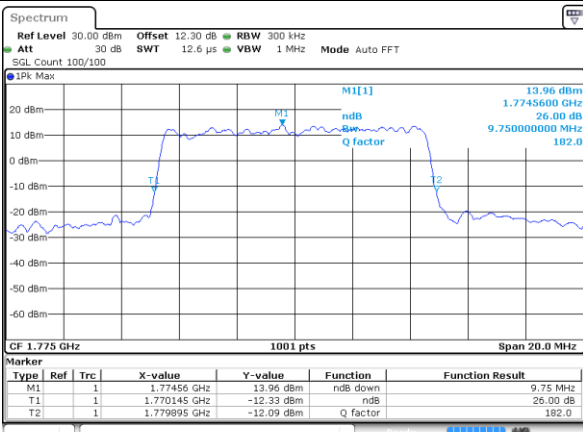

Highest Channel / 10MHz / QPSK

Date: 22 JUL 2020 16:43:32