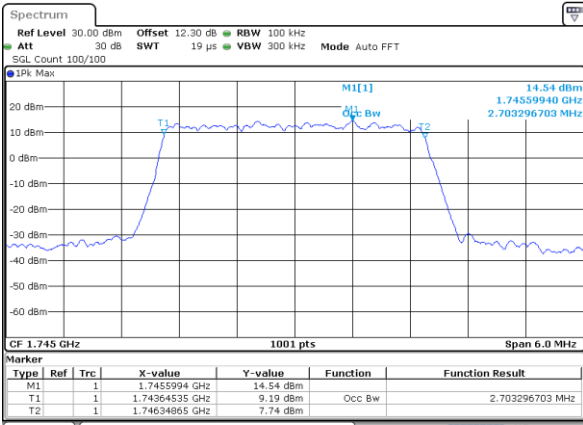

Middle Channel / 3MHz / QPSK

Date: 22 JUL 2020 16:37:24