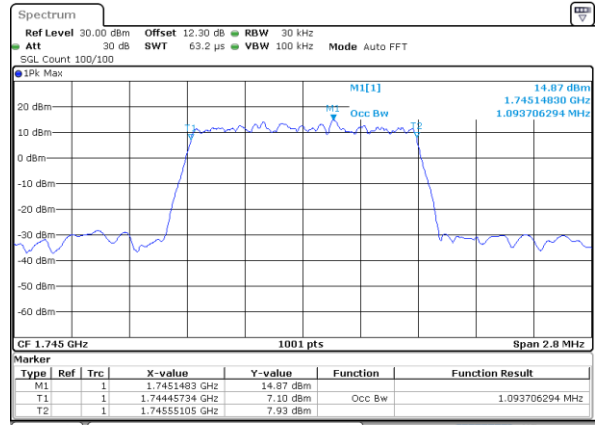

Date: 26 JUL 2020 14:46:48

Highest Channel / 20MHz / 64QAM

Date: 26 JUL 2020 14:45:10

Occupied Bandwidth

Mode	LTE Band 66 : 99%OBW(MHz)											
BW	1.4MHz		3MHz		5MHz		10MHz		15MHz		20MHz	
Mod.	QPSK	16QAM	QPSK	16QAM	QPSK	16QAM	QPSK	16QAM	QPSK	16QAM	QPSK	16QAM
Lowest CH	1.09	1.09	2.72	2.74	4.50	4.50	9.05	9.01	13.49	13.43	17.90	17.94
Middle CH	1.09	1.09	2.70	2.71	4.48	4.50	9.07	9.01	13.52	13.49	17.86	17.94
Highest CH	1.09	1.09	2.72	2.72	4.49	4.49	9.03	9.01	13.43	13.49	17.98	17.90
Mode	LTE Band 66 : 99%OBW(MHz)											
BW	1.4MHz		3MHz		5MHz		10MHz		15MHz		20MHz	
Mod.	64QAM		64QAM		64QAM		64QAM		64QAM		64QAM	
Lowest CH	1.09	-	2.72	-	4.48	-	9.03	-	13.46	-	17.90	-
Middle CH	1.09	-	2.71	-	4.49	-	9.03	-	13.46	-	17.94	-
Highest CH	1.10	-	2.73	-	4.46	-	9.05	-	13.46	-	17.98	-

LTE Band 66

Lowest Channel / 1.4MHz / QPSK

Date: 22 JUL 2020 16:34:08

Lowest Channel / 1.4MHz / 16QAM

Date: 22 JUL 2020 16:34:20

Middle Channel / 1.4MHz / QPSK

Date: 22 JUL 2020 16:34:56

Middle Channel / 1.4MHz / 16QAM

Date: 22 JUL 2020 16:35:08

Highest Channel / 1.4MHz / QPSK

Date: 22 JUL 2020 16:35:45

Highest Channel / 1.4MHz / 16QAM

Date: 22 JUL 2020 16:35:58

LTE Band 66

Lowest Channel / 3MHz / QPSK

Date: 22 JUL 2020 16:36:35