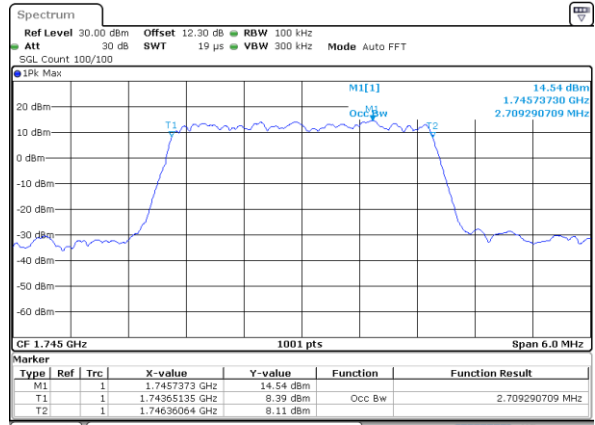

Date: 22 JUL 2020 16:35:08

Highest Channel / 1.4MHz / QPSK

Date: 22 JUL 2020 16:35:45

Highest Channel / 1.4MHz / 16QAM

Date: 22 JUL 2020 16:35:58

LTE Band 66

Lowest Channel / 3MHz / QPSK

Date: 22 JUL 2020 16:36:35

Lowest Channel / 3MHz / 16QAM

Date: 22 JUL 2020 16:36:47

Middle Channel / 3MHz / QPSK

Date: 22 JUL 2020 16:37:24

Middle Channel / 3MHz / 16QAM

Date: 22 JUL 2020 16:37:36

Highest Channel / 3MHz / QPSK

Date: 22 JUL 2020 16:38:13

Highest Channel / 3MHz / 16QAM

Date: 22 JUL 2020 16:38:25

LTE Band 66

Lowest Channel / 5MHz / QPSK

Date: 22 JUL 2020 16:39:03

Lowest Channel / 5MHz / 16QAM

Date: 22 JUL 2020 16:39:15

Middle Channel / 5MHz / QPSK

Date: 22 JUL 2020 16:39:52

Middle Channel / 5MHz / 16QAM

Date: 22 JUL 2020 16:40:04

Highest Channel / 5MHz / QPSK

Date: 22 JUL 2020 16:40:40

Highest Channel / 5MHz / 16QAM

Date: 22 JUL 2020 16:40:53

LTE Band 66