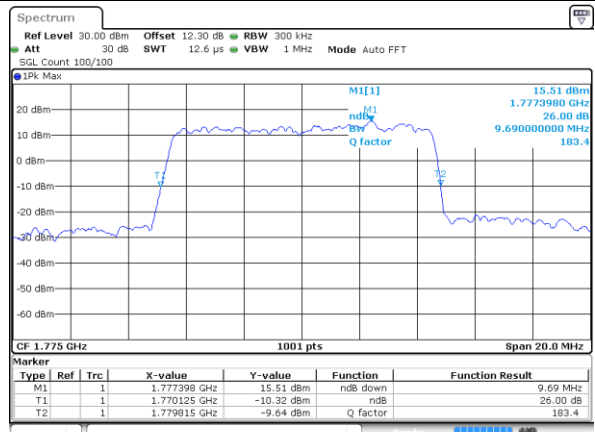

Middle Channel / 10MHz / 64QAM

Date: 26 JUL 2020 14:48:16

Highest Channel / 5MHz / 64QAM

Date: 26 JUL 2020 14:50:16

Highest Channel / 10MHz / 64QAM

Date: 26 JUL 2020 14:48:43

LTE Band 66

Lowest Channel / 15MHz / 64QAM