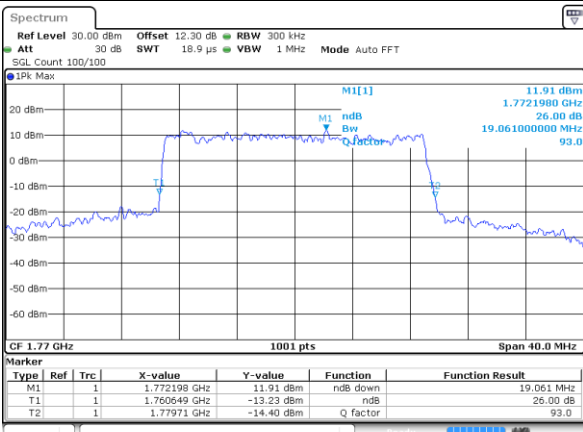

Highest Channel / 20MHz / QPSK

Date: 22 JUL 2020 16:48:27

Highest Channel / 20MHz / 16QAM

Date: 22 JUL 2020 16:48:39

LTE Band 66

Lowest Channel / 1.4MHz / 64QAM

Date: 26 JUL 2020 14:43:00

Lowest Channel / 3MHz / 64QAM