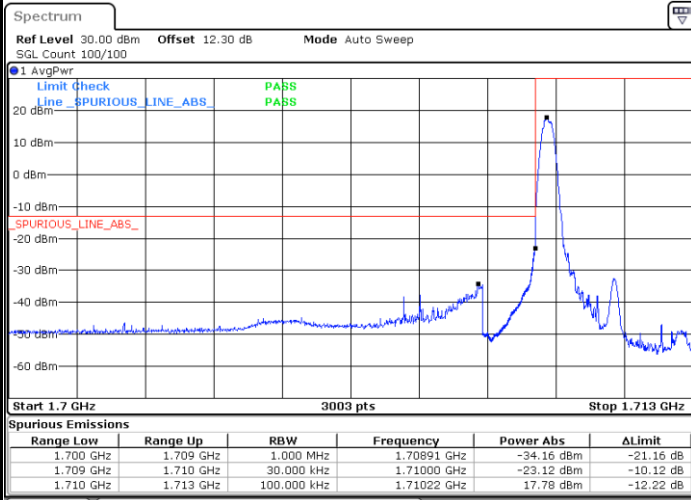

Lowest Band Edge / 1 RB

Highest Band Edge / 1 RB

Date: 22 JUL 2020 16:30:53

Date: 22 JUL 2020 14:33:43

Lowest Band Edge / Full RB

Highest Band Edge / Full RB

Date: 22 JUL 2020 14:31:58

Date: 22 JUL 2020 14:34:47

LTE Band 66 / 3MHz / QPSK

Lowest Band Edge / 1RB

Date: 22 JUL 2020 15:01:33

Highest Band Edge / 1 RB

Date: 22 JUL 2020 15:07:02

Lowest Band Edge / Full RB

Date: 22 JUL 2020 15:02:54

Highest Band Edge / Full RB

Date: 22 JUL 2020 15:08:23

LTE Band 66 / 3MHz / 16QAM

Lowest Band Edge / 1 RB

Date: 22 JUL 2020 15:02:14

Highest Band Edge / 1 RB

Date: 22 JUL 2020 15:07:43

Lowest Band Edge / Full RB

Date: 22 JUL 2020 15:03:35

Highest Band Edge / Full RB

Date: 22 JUL 2020 15:09:04

LTE Band 66 / 3MHz / 64QAM

Lowest Band Edge / 1 RB

Date: 22 JUL 2020 15:11:08

Highest Band Edge / 1 RB

Date: 22 JUL 2020 15:13:52

Lowest Band Edge / Full RB