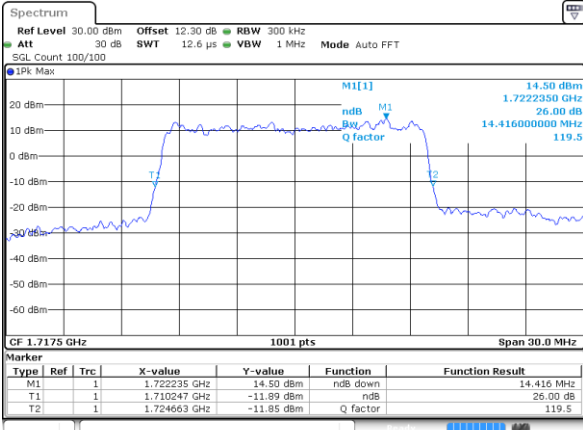

Middle Channel / 10MHz / 64QAM

Date: 26 JUL 2020 14:48:16

Highest Channel / 5MHz / 64QAM

Date: 26 JUL 2020 14:50:16

Highest Channel / 10MHz / 64QAM

Date: 26 JUL 2020 14:48:43

LTE Band 66

Lowest Channel / 15MHz / 64QAM