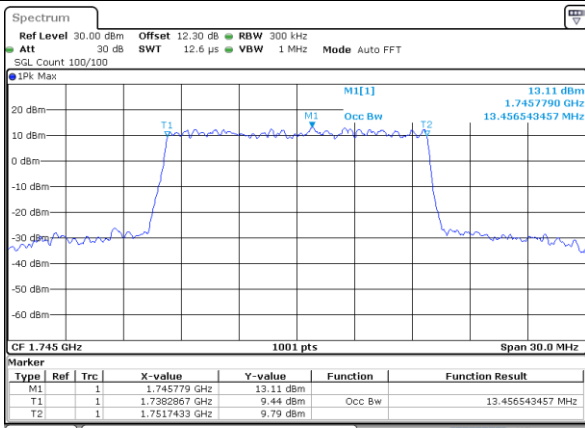

LTE Band 66

Lowest Channel / 15MHz / 64QAM

Date: 26 JUL 2020 14:45:46

Lowest Channel / 20MHz / 64QAM

Date: 26 JUL 2020 14:44:10

Middle Channel / 15MHz / 64QAM

Date: 26 JUL 2020 14:46:15

Middle Channel / 20MHz / 64QAM

Date: 26 JUL 2020 14:44:43

Highest Channel / 15MHz / 64QAM

Date: 26 JUL 2020 14:46:38

Highest Channel / 20MHz / 64QAM

Date: 26 JUL 2020 14:45:21

Conducted Band Edge

LTE Band 66 / 1.4MHz / 16QAM

Lowest Band Edge / 1 RB

Highest Band Edge / 1 RB

Date: 22 JUL 2020 14:10:03

Date: 22 JUL 2020 14:17:05

Lowest Band Edge / Full RB

Highest Band Edge / Full RB

Date: 22 JUL 2020 14:12:10

Date: 22 JUL 2020 14:19:12

LTE Band 66 / 1.4MHz / 64QAM