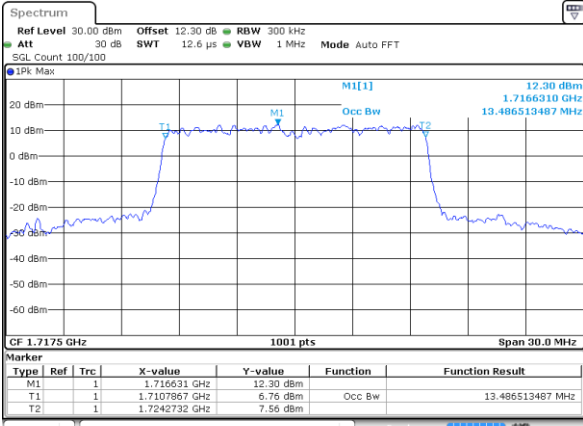

Highest Channel / 10MHz / QPSK

Date: 22 JUL 2020 16:43:08

Highest Channel / 10MHz / 16QAM

Date: 22 JUL 2020 16:43:20

LTE Band 66

Lowest Channel / 15MHz / QPSK

Date: 22 JUL 2020 16:43:57

Lowest Channel / 15MHz / 16QAM