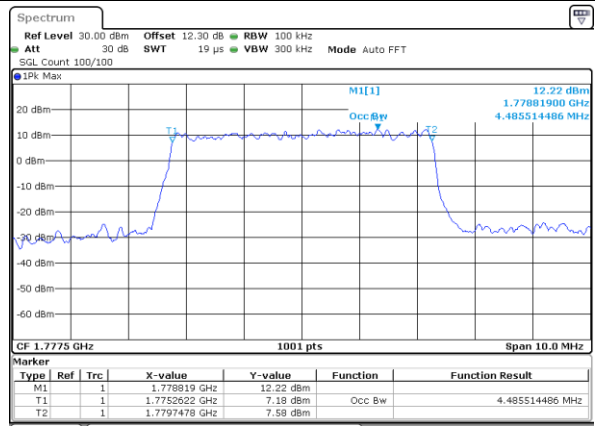

Highest Channel / 3MHz / 16QAM

Date: 22 JUL 2020 16:38:25

LTE Band 66

Lowest Channel / 5MHz / QPSK

Date: 22 JUL 2020 16:39:03

Lowest Channel / 5MHz / 16QAM

Date: 22 JUL 2020 16:39:15

Middle Channel / 5MHz / QPSK

Date: 22 JUL 2020 16:39:52

Middle Channel / 5MHz / 16QAM

Date: 22 JUL 2020 16:40:04

Highest Channel / 5MHz / QPSK

Date: 22 JUL 2020 16:40:40

Highest Channel / 5MHz / 16QAM

Date: 22 JUL 2020 16:40:53

LTE Band 66

Highest Channel / 10MHz / QPSK

Date: 22 JUL 2020 16:43:08

Highest Channel / 10MHz / 16QAM

Date: 22 JUL 2020 16:43:20

LTE Band 66

Lowest Channel / 15MHz / QPSK

Date: 22 JUL 2020 16:43:57

Lowest Channel / 15MHz / 16QAM