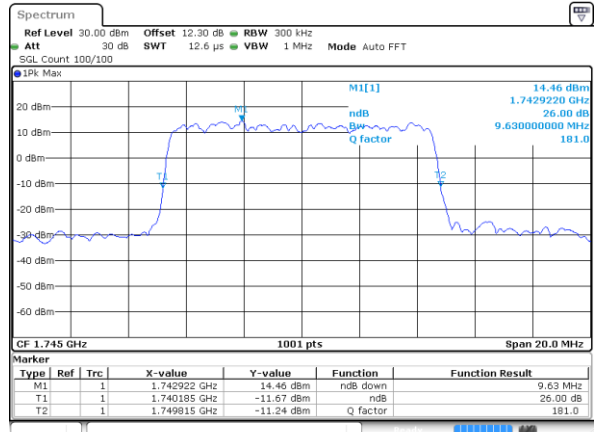

Middle Channel / 10MHz / 16QAM

Date: 22 JUL 2020 16:42:55