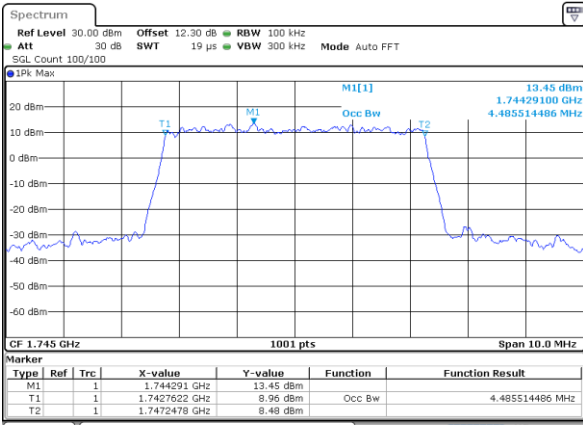

Date: 26 JUL 2020 14:42:16

Highest Channel / 3MHz / 64QAM

Date: 26 JUL 2020 14:51:46

LTE Band 66

Lowest Channel / 5MHz / 64QAM

Date: 26 JUL 2020 14:48:15

Lowest Channel / 10MHz / 64QAM

Date: 26 JUL 2020 14:47:44

Middle Channel / 5MHz / 64QAM

Date: 26 JUL 2020 14:49:42

Middle Channel / 10MHz / 64QAM

Date: 26 JUL 2020 14:48:06

Highest Channel / 5MHz / 64QAM

Date: 26 JUL 2020 14:50:06

Highest Channel / 10MHz / 64QAM

Date: 26 JUL 2020 14:48:32