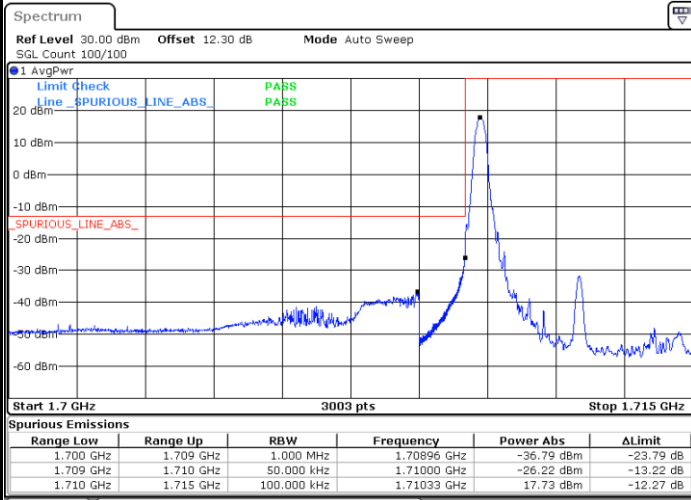

Highest Band Edge / Full RB

Date: 22 JUL 2020 15:09:04

LTE Band 66 / 3MHz / 64QAM

Lowest Band Edge / 1 RB

Date: 22 JUL 2020 15:11:08

Highest Band Edge / 1 RB

Date: 22 JUL 2020 15:13:52

Lowest Band Edge / Full RB

Date: 22 JUL 2020 15:11:48

Highest Band Edge / Full RB

Date: 22 JUL 2020 15:14:32

LTE Band 66 / 5MHz / QPSK

Lowest Band Edge / 1 RB

Highest Band Edge / 1 RB

Date: 22 JUL 2020 15:20:42

Date: 22 JUL 2020 15:26:10

Lowest Band Edge / Full RB

Highest Band Edge / Full RB

Date: 22 JUL 2020 15:22:03

Date: 22 JUL 2020 15:27:32

LTE Band 66 / 5MHz / 16QAM

Lowest Band Edge / 1RB

Date: 22 JUL 2020 15:21:22

Highest Band Edge / 1 RB

Date: 22 JUL 2020 15:26:51

Lowest Band Edge / Full RB

Date: 22 JUL 2020 15:22:43

Highest Band Edge / Full RB

Date: 22 JUL 2020 15:28:12