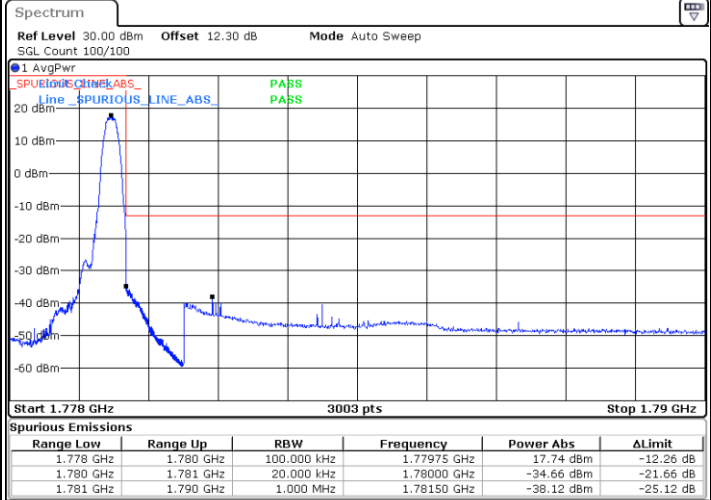

Date: 26 JUL 2020 14:44:43

Highest Channel / 15MHz / 64QAM

Date: 26 JUL 2020 14:46:38

Highest Channel / 20MHz / 64QAM

Date: 26 JUL 2020 14:45:21

Conducted Band Edge

LTE Band 66 / 1.4MHz / 16QAM

Lowest Band Edge / 1 RB

Highest Band Edge / 1 RB

Date: 22 JUL 2020 14:10:03

Date: 22 JUL 2020 14:17:05

Lowest Band Edge / Full RB

Highest Band Edge / Full RB

Date: 22 JUL 2020 14:12:10

Date: 22 JUL 2020 14:19:12

LTE Band 66 / 1.4MHz / 64QAM

Lowest Band Edge / 1 RB

Highest Band Edge / 1 RB

Date: 22 JUL 2020 16:30:53

Date: 22 JUL 2020 14:33:43

Lowest Band Edge / Full RB

Highest Band Edge / Full RB

Date: 22 JUL 2020 14:31:58

Date: 22 JUL 2020 14:34:47

LTE Band 66 / 3MHz / QPSK

Lowest Band Edge / 1RB

Date: 22 JUL 2020 15:01:33

Highest Band Edge / 1 RB

Date: 22 JUL 2020 15:07:02

Lowest Band Edge / Full RB

Date: 22 JUL 2020 15:02:54

Highest Band Edge / Full RB