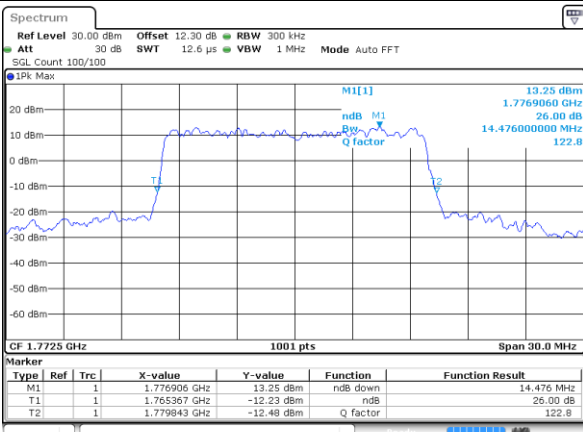

Middle Channel / 10MHz / 64QAM

Date: 26 JUL 2020 14:48:16

Highest Channel / 5MHz / 64QAM

Date: 26 JUL 2020 14:50:16

Highest Channel / 10MHz / 64QAM

Date: 26 JUL 2020 14:48:43

LTE Band 66

Lowest Channel / 15MHz / 64QAM

Date: 26 JUL 2020 14:46:02

Lowest Channel / 20MHz / 64QAM

Date: 26 JUL 2020 14:44:19

Middle Channel / 15MHz / 64QAM

Date: 26 JUL 2020 14:46:26

Middle Channel / 20MHz / 64QAM

Date: 26 JUL 2020 14:44:34

Highest Channel / 15MHz / 64QAM

Date: 26 JUL 2020 14:46:48

Highest Channel / 20MHz / 64QAM

Date: 26 JUL 2020 14:45:10

Occupied Bandwidth

Mode	LTE Band 66 : 99%OBW(MHz)											
BW	1.4MHz		3MHz		5MHz		10MHz		15MHz		20MHz	
Mod.	QPSK	16QAM	QPSK	16QAM	QPSK	16QAM	QPSK	16QAM	QPSK	16QAM	QPSK	16QAM
Lowest CH	1.09	1.09	2.72	2.74	4.50	4.50	9.05	9.01	13.49	13.43	17.90	17.94
Middle CH	1.09	1.09	2.70	2.71	4.48	4.50	9.07	9.01	13.52	13.49	17.86	17.94
Highest CH	1.09	1.09	2.72	2.72	4.49	4.49	9.03	9.01	13.43	13.49	17.98	17.90
Mode	LTE Band 66 : 99%OBW(MHz)											
BW	1.4MHz		3MHz		5MHz		10MHz		15MHz		20MHz	
Mod.	64QAM		64QAM		64QAM		64QAM		64QAM		64QAM	
Lowest CH	1.09	-	2.72	-	4.48	-	9.03	-	13.46	-	17.90	-
Middle CH	1.09	-	2.71	-	4.49	-	9.03	-	13.46	-	17.94	-
Highest CH	1.10	-	2.73	-	4.46	-	9.05	-	13.46	-	17.98	-