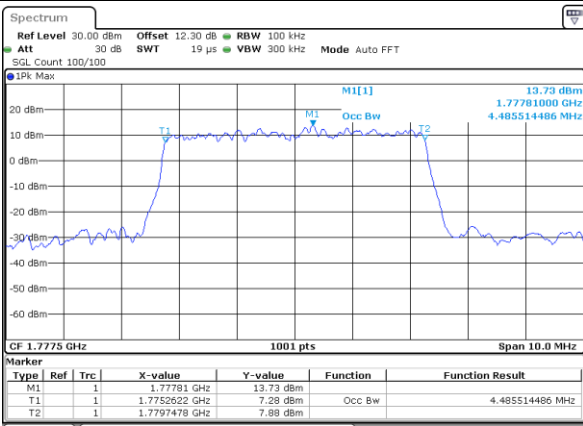

Highest Channel / 3MHz / 16QAM

Date: 22 JUL 2020 16:38:25

LTE Band 66

Lowest Channel / 5MHz / QPSK

Date: 22 JUL 2020 16:39:03

Lowest Channel / 5MHz / 16QAM

Date: 22 JUL 2020 16:39:15

Middle Channel / 5MHz / QPSK

Date: 22 JUL 2020 16:39:52

Middle Channel / 5MHz / 16QAM

Date: 22 JUL 2020 16:40:04

Highest Channel / 5MHz / QPSK

Date: 22 JUL 2020 16:40:40

Highest Channel / 5MHz / 16QAM

Date: 22 JUL 2020 16:40:53

LTE Band 66