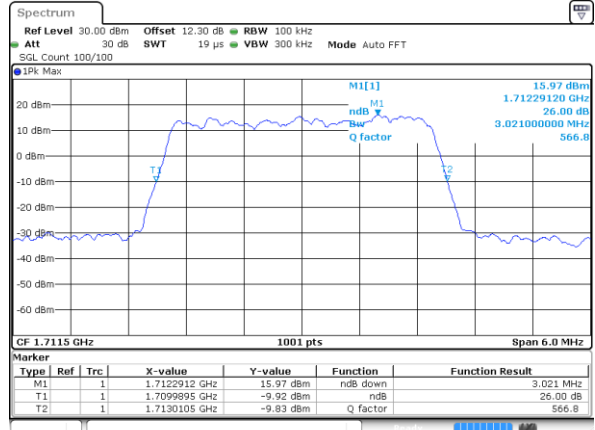

Highest Channel / 20MHz / QPSK

Date: 22 JUL 2020 16:48:27

Highest Channel / 20MHz / 16QAM

Date: 22 JUL 2020 16:48:39

LTE Band 66

Lowest Channel / 1.4MHz / 64QAM

Date: 26 JUL 2020 14:43:00

Lowest Channel / 3MHz / 64QAM