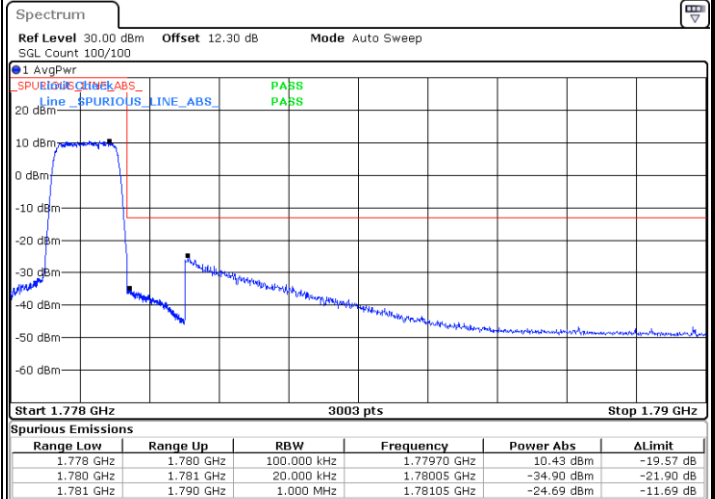

Date: 26 JUL 2020 14:44:43

Highest Channel / 15MHz / 64QAM

Date: 26 JUL 2020 14:46:38

Highest Channel / 20MHz / 64QAM

Date: 26 JUL 2020 14:45:21

Conducted Band Edge

LTE Band 66 / 1.4MHz / 16QAM

Lowest Band Edge / 1 RB

Highest Band Edge / 1 RB

Date: 22 JUL 2020 14:10:03

Date: 22 JUL 2020 14:17:05

Lowest Band Edge / Full RB

Highest Band Edge / Full RB

Date: 22 JUL 2020 14:12:10

Date: 22 JUL 2020 14:19:12

LTE Band 66 / 1.4MHz / 64QAM

Lowest Band Edge / 1 RB

Highest Band Edge / 1 RB

Date: 22 JUL 2020 16:30:53

Date: 22 JUL 2020 14:33:43

Lowest Band Edge / Full RB

Highest Band Edge / Full RB

Date: 22 JUL 2020 14:31:58

Date: 22 JUL 2020 14:34:47

LTE Band 66 / 3MHz / QPSK

Lowest Band Edge / 1RB

Date: 22 JUL 2020 15:01:33

Highest Band Edge / 1 RB

Date: 22 JUL 2020 15:07:02

Lowest Band Edge / Full RB

Date: 22 JUL 2020 15:02:54

Highest Band Edge / Full RB