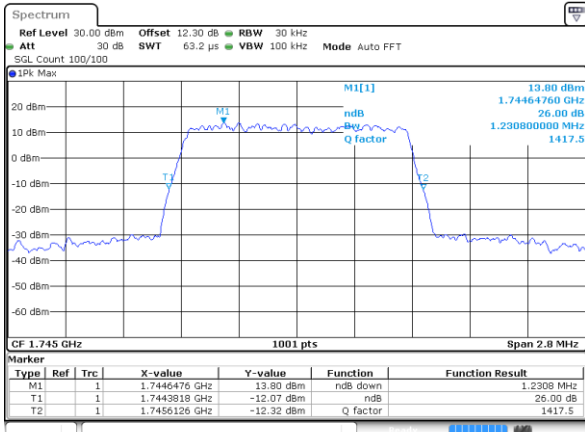

Middle Channel / 20MHz / 64QAM

Date: 26 JUL 2020 14:42:47