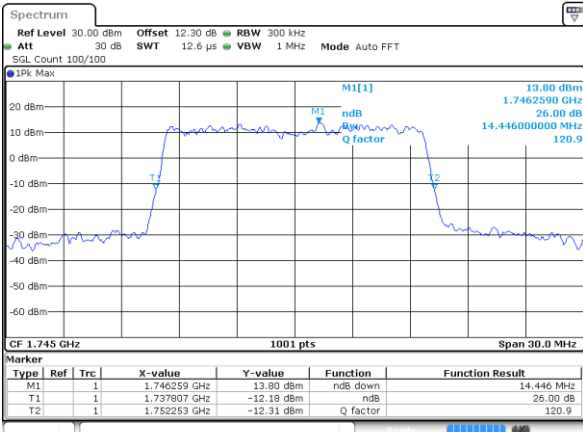

Middle Channel / 15MHz / 64QAM

Date: 26 JUL 2020 14:46:26