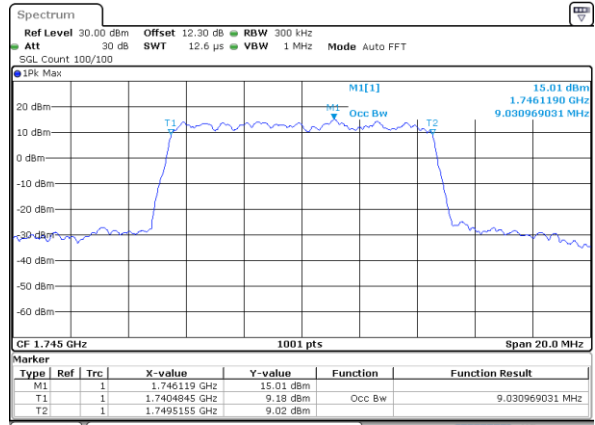

Middle Channel / 20MHz / 16QAM

Date: 22 JUL 2020 16:47:26

Highest Channel / 20MHz / QPSK

Date: 22 JUL 2020 16:48:03

Highest Channel / 20MHz / 16QAM

Date: 22 JUL 2020 16:48:15

LTE Band 66

Lowest Channel / 1.4MHz / 64QAM

Date: 26 JUL 2020 14:41:49

Lowest Channel / 3MHz / 64QAM

Date: 26 JUL 2020 14:51:04

Middle Channel / 20MHz / 64QAM

Date: 26 JUL 2020 14:42:02

Middle Channel / 3MHz / 64QAM

Date: 26 JUL 2020 14:51:25

Highest Channel / 20MHz / 64QAM

Date: 26 JUL 2020 14:42:16

Highest Channel / 3MHz / 64QAM

Date: 26 JUL 2020 14:51:46

LTE Band 66

Lowest Channel / 5MHz / 64QAM

Date: 26 JUL 2020 14:48:15

Lowest Channel / 10MHz / 64QAM

Date: 26 JUL 2020 14:47:44

Middle Channel / 5MHz / 64QAM

Date: 26 JUL 2020 14:49:42

Middle Channel / 10MHz / 64QAM

Date: 26 JUL 2020 14:48:06

Highest Channel / 5MHz / 64QAM

Date: 26 JUL 2020 14:50:06

Highest Channel / 10MHz / 64QAM

Date: 26 JUL 2020 14:48:32