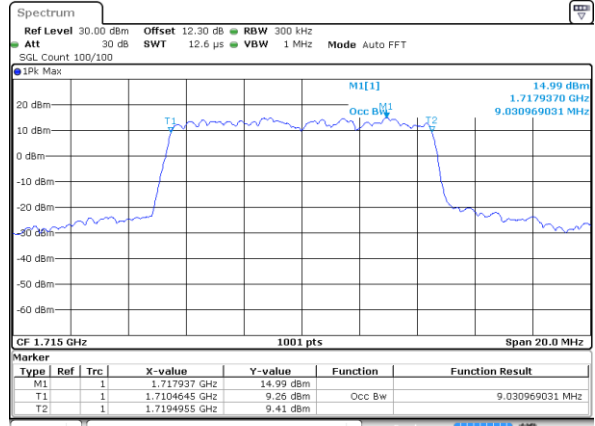

Date: 26 JUL 2020 14:41:49

Lowest Channel / 3MHz / 64QAM

Date: 26 JUL 2020 14:51:04

Middle Channel / 20MHz / 64QAM

Date: 26 JUL 2020 14:42:02

Middle Channel / 3MHz / 64QAM

Date: 26 JUL 2020 14:51:25

Highest Channel / 20MHz / 64QAM

Date: 26 JUL 2020 14:42:16

Highest Channel / 3MHz / 64QAM

Date: 26 JUL 2020 14:51:46

LTE Band 66

Lowest Channel / 5MHz / 64QAM

Date: 26 JUL 2020 14:48:15

Lowest Channel / 10MHz / 64QAM

Date: 26 JUL 2020 14:47:44

Middle Channel / 5MHz / 64QAM

Date: 26 JUL 2020 14:49:42

Middle Channel / 10MHz / 64QAM

Date: 26 JUL 2020 14:48:06

Highest Channel / 5MHz / 64QAM

Date: 26 JUL 2020 14:50:06

Highest Channel / 10MHz / 64QAM

Date: 26 JUL 2020 14:48:32