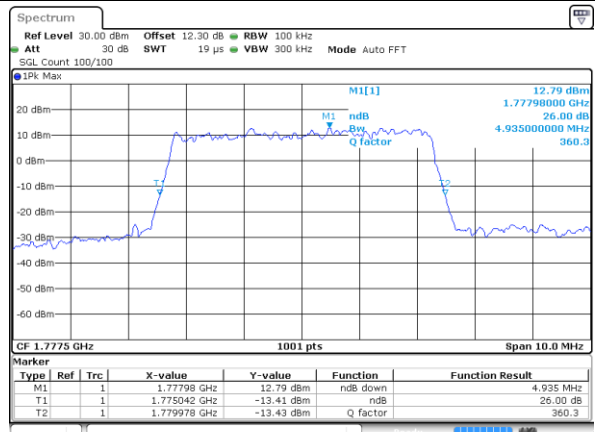

LTE Band 66

Lowest Channel / 5MHz / QPSK

Date: 22 JUL 2020 16:39:27

Lowest Channel / 5MHz / 16QAM

Date: 22 JUL 2020 16:39:39

Middle Channel / 5MHz / QPSK

Date: 22 JUL 2020 16:40:16

Middle Channel / 5MHz / 16QAM

Date: 22 JUL 2020 16:40:28

Highest Channel / 5MHz / QPSK

Date: 22 JUL 2020 16:41:05

Highest Channel / 5MHz / 16QAM

Date: 22 JUL 2020 16:41:17

LTE Band 66

Lowest Channel / 10MHz / QPSK

Date: 22 JUL 2020 16:41:54