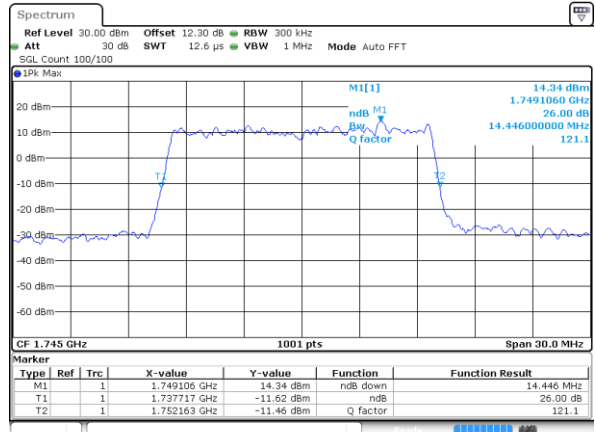

Middle Channel / 15MHz / 16QAM

Date: 22 JUL 2020 16:45:23