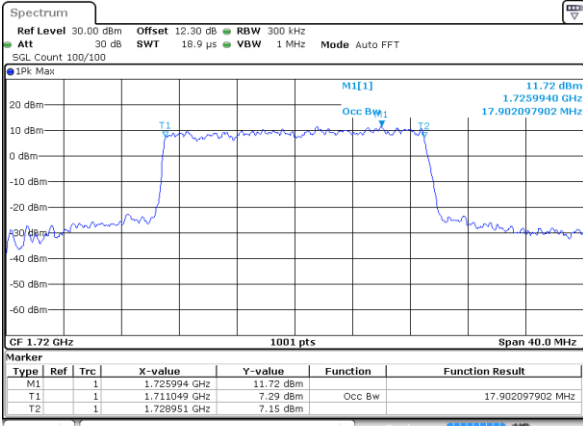

Highest Channel / 10MHz / QPSK

Date: 22 JUL 2020 16:43:08

Highest Channel / 10MHz / 16QAM

Date: 22 JUL 2020 16:43:20

LTE Band 66

Lowest Channel / 15MHz / QPSK

Date: 22 JUL 2020 16:43:57

Lowest Channel / 15MHz / 16QAM

Date: 22 JUL 2020 16:44:10

Middle Channel / 15MHz / QPSK

Date: 22 JUL 2020 16:44:46

Middle Channel / 15MHz / 16QAM

Date: 22 JUL 2020 16:44:58

Highest Channel / 15MHz / QPSK

Date: 22 JUL 2020 16:45:35

Highest Channel / 15MHz / 16QAM

Date: 22 JUL 2020 16:45:47

LTE Band 66

Lowest Channel / 20MHz / QPSK

Date: 22 JUL 2020 16:46:24

Lowest Channel / 20MHz / 16QAM

Date: 22 JUL 2020 16:46:37

Middle Channel / 20MHz / QPSK

Date: 22 JUL 2020 16:47:13

Middle Channel / 20MHz / 16QAM

Date: 22 JUL 2020 16:47:26

Highest Channel / 20MHz / QPSK

Date: 22 JUL 2020 16:48:03

Highest Channel / 20MHz / 16QAM

Date: 22 JUL 2020 16:48:15

LTE Band 66

Lowest Channel / 1.4MHz / 64QAM