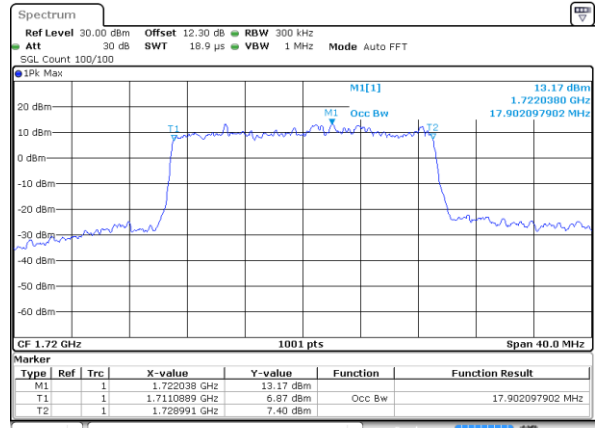

Date: 26 JUL 2020 14:42:16

Highest Channel / 3MHz / 64QAM

Date: 26 JUL 2020 14:51:46

LTE Band 66

Lowest Channel / 5MHz / 64QAM

Date: 26 JUL 2020 14:48:15

Lowest Channel / 10MHz / 64QAM

Date: 26 JUL 2020 14:47:44

Middle Channel / 5MHz / 64QAM

Date: 26 JUL 2020 14:49:42

Middle Channel / 10MHz / 64QAM

Date: 26 JUL 2020 14:48:06

Highest Channel / 5MHz / 64QAM

Date: 26 JUL 2020 14:50:06

Highest Channel / 10MHz / 64QAM

Date: 26 JUL 2020 14:48:32

LTE Band 66

Lowest Channel / 15MHz / 64QAM

Date: 26 JUL 2020 14:45:46

Lowest Channel / 20MHz / 64QAM

Date: 26 JUL 2020 14:44:10

Middle Channel / 15MHz / 64QAM

Date: 26 JUL 2020 14:46:15

Middle Channel / 20MHz / 64QAM

Date: 26 JUL 2020 14:44:43

Highest Channel / 15MHz / 64QAM

Date: 26 JUL 2020 14:46:38

Highest Channel / 20MHz / 64QAM

Date: 26 JUL 2020 14:45:21

Conducted Band Edge

LTE Band 66 / 1.4MHz / 16QAM

Lowest Band Edge / 1 RB