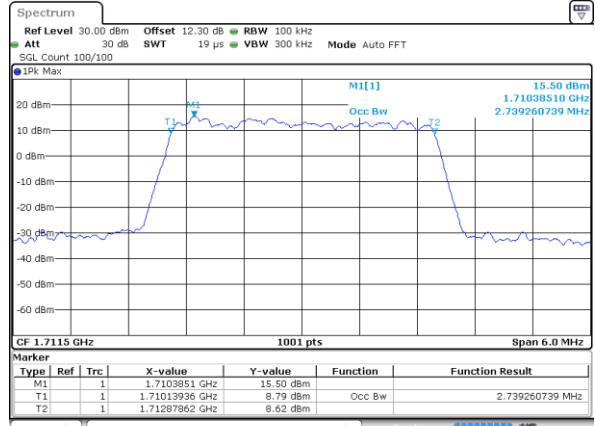

Lowest Channel / 3MHz / 16QAM

Date: 22 JUL 2020 16:36:47