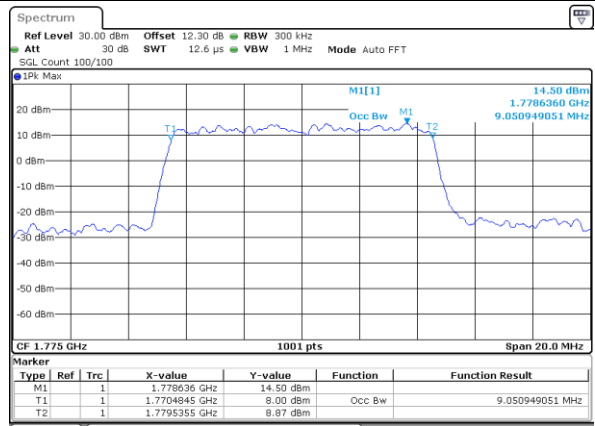

Date: 26 JUL 2020 14:42:16

Highest Channel / 3MHz / 64QAM

Date: 26 JUL 2020 14:51:46

LTE Band 66

Lowest Channel / 5MHz / 64QAM

Date: 26 JUL 2020 14:48:15

Lowest Channel / 10MHz / 64QAM

Date: 26 JUL 2020 14:47:44

Middle Channel / 5MHz / 64QAM

Date: 26 JUL 2020 14:49:42

Middle Channel / 10MHz / 64QAM

Date: 26 JUL 2020 14:48:06

Highest Channel / 5MHz / 64QAM

Date: 26 JUL 2020 14:50:06

Highest Channel / 10MHz / 64QAM

Date: 26 JUL 2020 14:48:32

LTE Band 66

Lowest Channel / 15MHz / 64QAM

Date: 26 JUL 2020 14:45:46

Lowest Channel / 20MHz / 64QAM

Date: 26 JUL 2020 14:44:10

Middle Channel / 15MHz / 64QAM

Date: 26 JUL 2020 14:46:15

Middle Channel / 20MHz / 64QAM

Date: 26 JUL 2020 14:44:43

Highest Channel / 15MHz / 64QAM

Date: 26 JUL 2020 14:46:38

Highest Channel / 20MHz / 64QAM

Date: 26 JUL 2020 14:45:21

Conducted Band Edge

LTE Band 66 / 1.4MHz / 16QAM

Lowest Band Edge / 1 RB