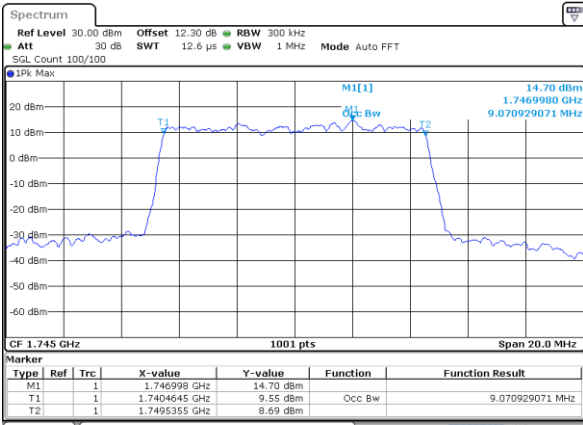

Date: 22 JUL 2020 16:39:52

Middle Channel / 5MHz / 16QAM

Date: 22 JUL 2020 16:40:04

Highest Channel / 5MHz / QPSK

Date: 22 JUL 2020 16:40:40

Highest Channel / 5MHz / 16QAM

Date: 22 JUL 2020 16:40:53

LTE Band 66

Lowest Channel / 10MHz / QPSK

Date: 22 JUL 2020 16:41:30

Lowest Channel / 10MHz / 16QAM

Date: 22 JUL 2020 16:41:42

Middle Channel / 10MHz / QPSK

Date: 22 JUL 2020 16:42:19

Middle Channel / 10MHz / 16QAM

Date: 22 JUL 2020 16:42:31

Highest Channel / 10MHz / QPSK

Date: 22 JUL 2020 16:43:08

Highest Channel / 10MHz / 16QAM

Date: 22 JUL 2020 16:43:20

LTE Band 66

Lowest Channel / 15MHz / QPSK

Date: 22 JUL 2020 16:43:57

Lowest Channel / 15MHz / 16QAM