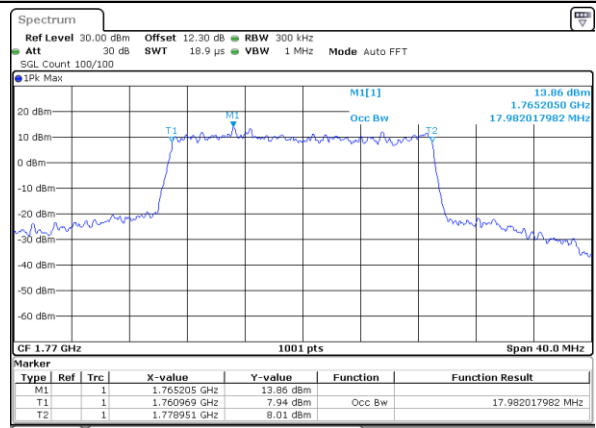

LTE Band 66

Lowest Channel / 15MHz / 64QAM

Date: 26 JUL 2020 14:45:46

Lowest Channel / 20MHz / 64QAM

Date: 26 JUL 2020 14:44:10

Middle Channel / 15MHz / 64QAM

Date: 26 JUL 2020 14:46:15

Middle Channel / 20MHz / 64QAM

Date: 26 JUL 2020 14:44:43

Highest Channel / 15MHz / 64QAM

Date: 26 JUL 2020 14:46:38

Highest Channel / 20MHz / 64QAM

Date: 26 JUL 2020 14:45:21

Conducted Band Edge

LTE Band 66 / 1.4MHz / 16QAM

Lowest Band Edge / 1 RB

Highest Band Edge / 1 RB

Date: 22 JUL 2020 14:10:03

Date: 22 JUL 2020 14:17:05

Lowest Band Edge / Full RB

Highest Band Edge / Full RB

Date: 22 JUL 2020 14:12:10

Date: 22 JUL 2020 14:19:12

LTE Band 66 / 1.4MHz / 64QAM