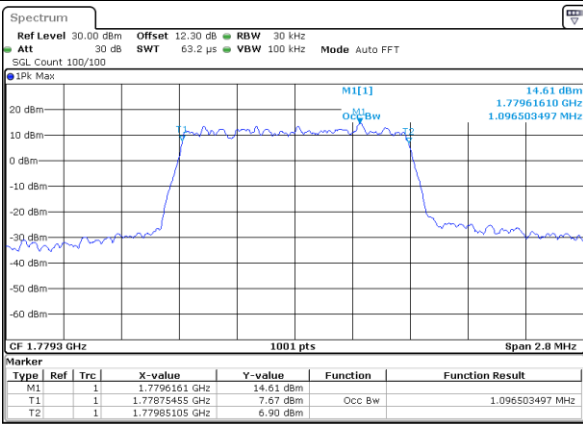

Middle Channel / 20MHz / 16QAM

Date: 22 JUL 2020 16:47:26

Highest Channel / 20MHz / QPSK

Date: 22 JUL 2020 16:48:03

Highest Channel / 20MHz / 16QAM

Date: 22 JUL 2020 16:48:15

LTE Band 66

Lowest Channel / 1.4MHz / 64QAM

Date: 26 JUL 2020 14:41:49

Lowest Channel / 3MHz / 64QAM

Date: 26 JUL 2020 14:51:04

Middle Channel / 20MHz / 64QAM

Date: 26 JUL 2020 14:42:02

Middle Channel / 3MHz / 64QAM

Date: 26 JUL 2020 14:51:25

Highest Channel / 20MHz / 64QAM

Date: 26 JUL 2020 14:42:16

Highest Channel / 3MHz / 64QAM

Date: 26 JUL 2020 14:51:46

LTE Band 66

Lowest Channel / 5MHz / 64QAM

Date: 26 JUL 2020 14:48:15

Lowest Channel / 10MHz / 64QAM

Date: 26 JUL 2020 14:47:44