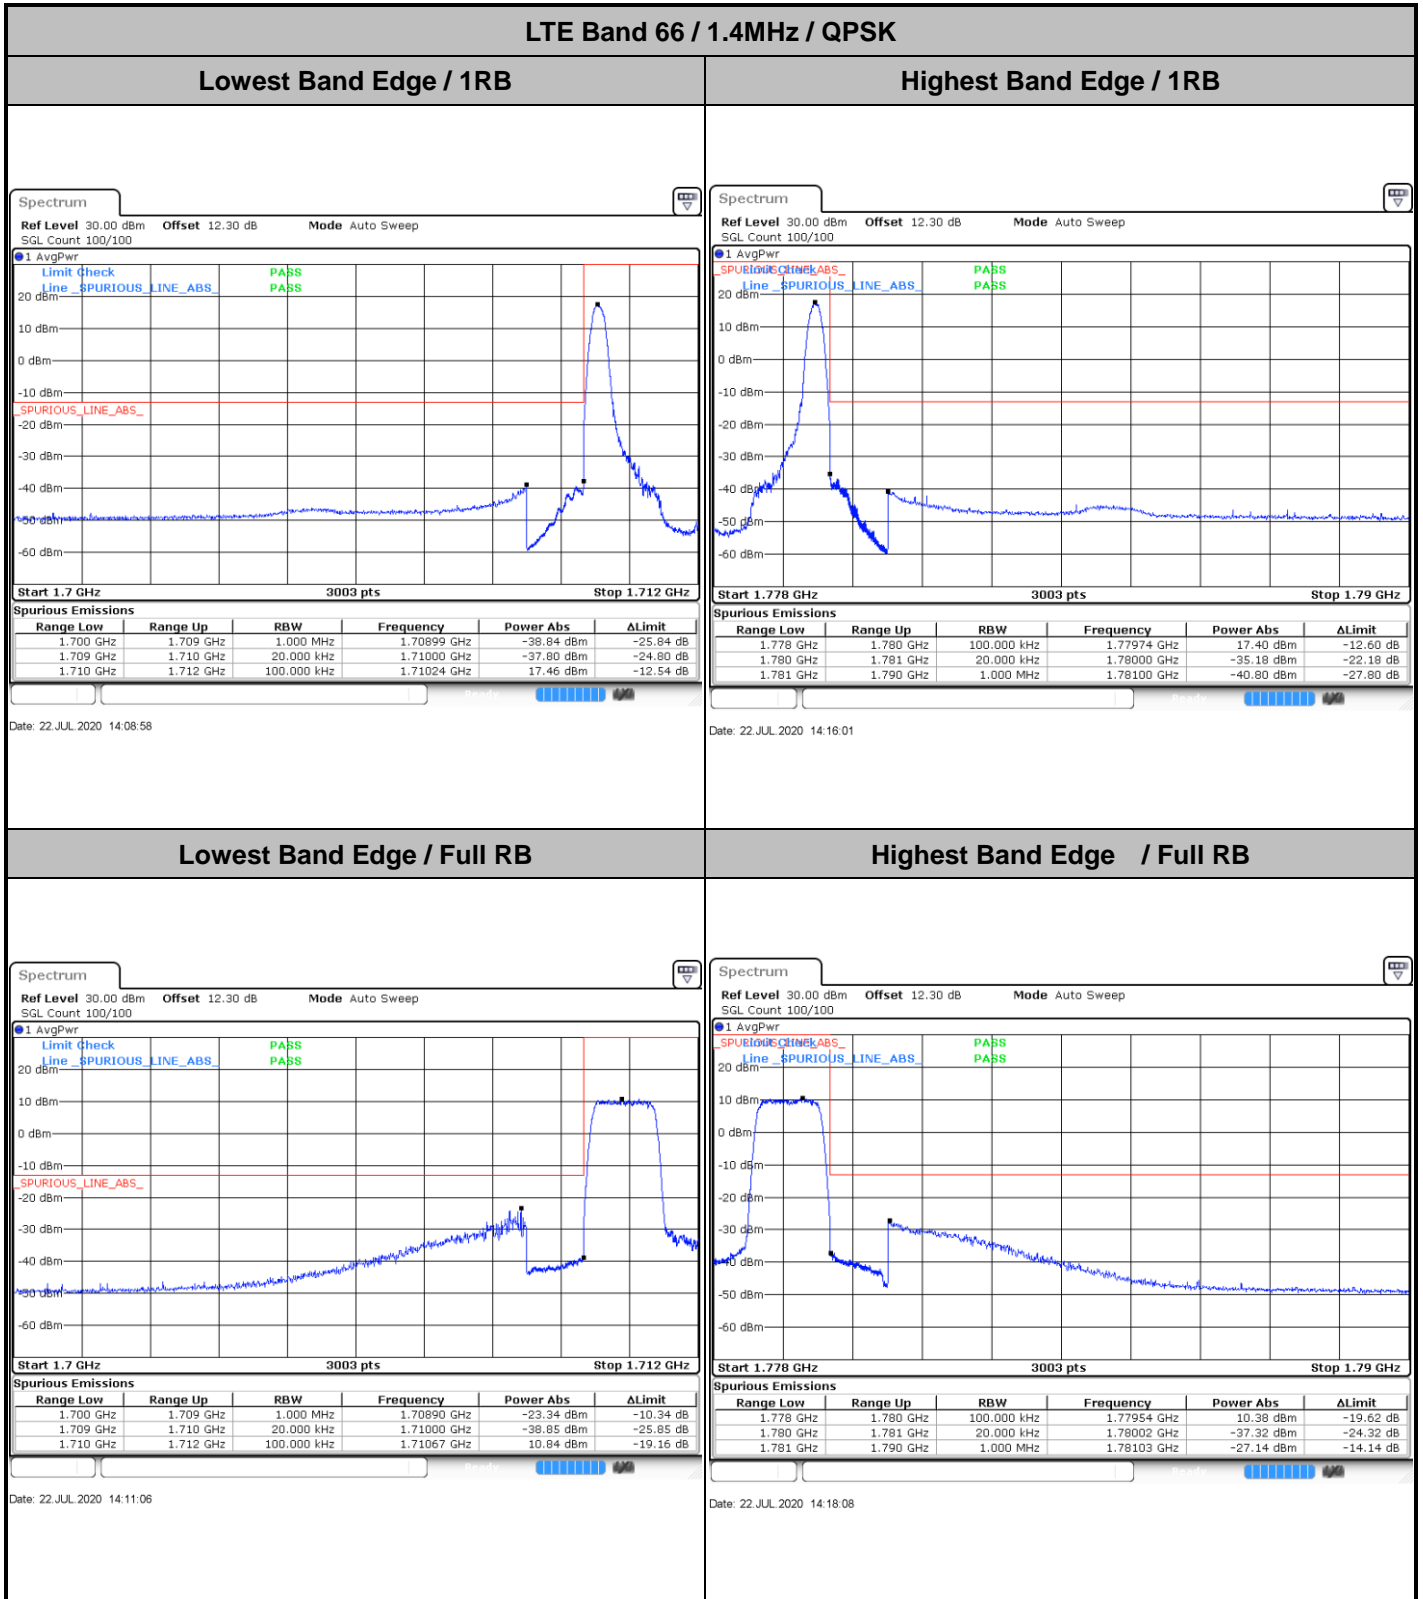

Date: 26 JUL 2020 14:44:43

Highest Channel / 15MHz / 64QAM

Date: 26 JUL 2020 14:46:38

Highest Channel / 20MHz / 64QAM

Date: 26 JUL 2020 14:45:21

Conducted Band Edge

LTE Band 66 / 1.4MHz / 16QAM

Lowest Band Edge / 1 RB

Highest Band Edge / 1 RB

Date: 22 JUL 2020 14:10:03

Date: 22 JUL 2020 14:17:05

Lowest Band Edge / Full RB

Highest Band Edge / Full RB

Date: 22 JUL 2020 14:12:10

Date: 22 JUL 2020 14:19:12

LTE Band 66 / 1.4MHz / 64QAM

Lowest Band Edge / 1 RB

Highest Band Edge / 1 RB

Date: 22 JUL 2020 16:30:53

Date: 22 JUL 2020 14:33:43

Lowest Band Edge / Full RB

Highest Band Edge / Full RB

Date: 22 JUL 2020 14:31:58

Date: 22 JUL 2020 14:34:47

LTE Band 66 / 3MHz / QPSK

Lowest Band Edge / 1RB

Date: 22 JUL 2020 15:01:33

Highest Band Edge / 1 RB

Date: 22 JUL 2020 15:07:02

Lowest Band Edge / Full RB

Date: 22 JUL 2020 15:02:54

Highest Band Edge / Full RB