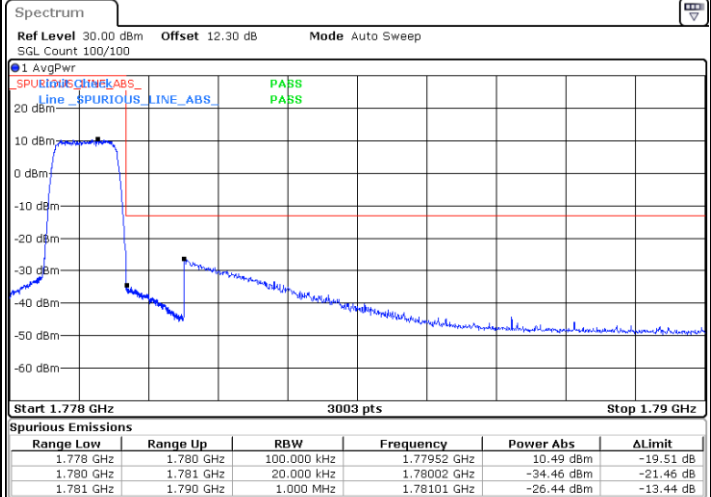

Highest Band Edge / 1 RB

Date: 22 JUL 2020 14:10:03

Date: 22 JUL 2020 14:17:05

Lowest Band Edge / Full RB

Highest Band Edge / Full RB

Date: 22 JUL 2020 14:12:10

Date: 22 JUL 2020 14:19:12

LTE Band 66 / 1.4MHz / 64QAM

Lowest Band Edge / 1 RB

Highest Band Edge / 1 RB

Date: 22 JUL 2020 16:30:53

Date: 22 JUL 2020 14:33:43

Lowest Band Edge / Full RB

Highest Band Edge / Full RB

Date: 22 JUL 2020 14:31:58

Date: 22 JUL 2020 14:34:47

LTE Band 66 / 3MHz / QPSK

Lowest Band Edge / 1RB

Date: 22 JUL 2020 15:01:33

Highest Band Edge / 1 RB

Date: 22 JUL 2020 15:07:02

Lowest Band Edge / Full RB

Date: 22 JUL 2020 15:02:54

Highest Band Edge / Full RB

Date: 22 JUL 2020 15:08:23

LTE Band 66 / 3MHz / 16QAM

Lowest Band Edge / 1 RB

Date: 22 JUL 2020 15:02:14

Highest Band Edge / 1 RB

Date: 22 JUL 2020 15:07:43

Lowest Band Edge / Full RB

Date: 22 JUL 2020 15:03:35