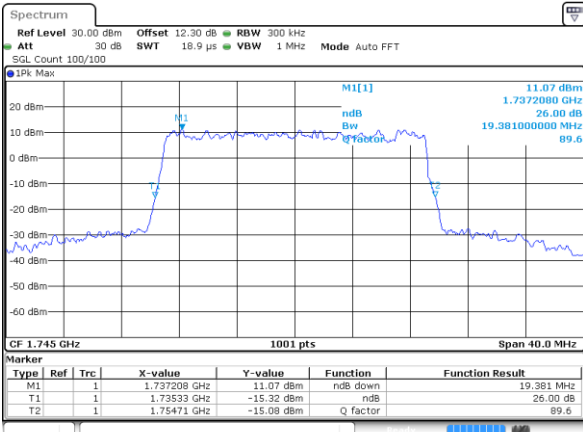

Middle Channel / 20MHz / QPSK

Date: 22 JUL 2020 16:47:38