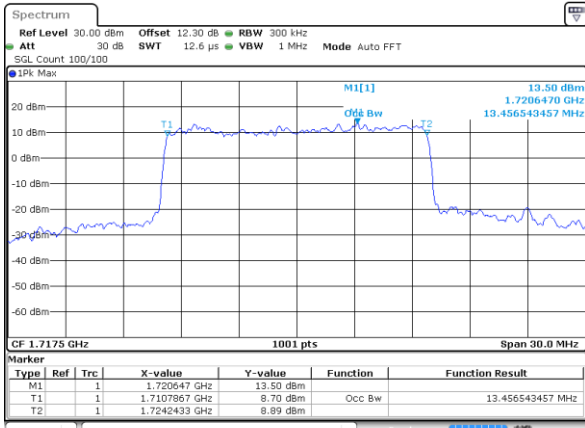

Date: 26 JUL 2020 14:42:16

Highest Channel / 3MHz / 64QAM

Date: 26 JUL 2020 14:51:46

LTE Band 66

Lowest Channel / 5MHz / 64QAM

Date: 26 JUL 2020 14:48:15

Lowest Channel / 10MHz / 64QAM

Date: 26 JUL 2020 14:47:44

Middle Channel / 5MHz / 64QAM

Date: 26 JUL 2020 14:49:42

Middle Channel / 10MHz / 64QAM

Date: 26 JUL 2020 14:48:06

Highest Channel / 5MHz / 64QAM

Date: 26 JUL 2020 14:50:06

Highest Channel / 10MHz / 64QAM

Date: 26 JUL 2020 14:48:32

LTE Band 66

Lowest Channel / 15MHz / 64QAM

Date: 26 JUL 2020 14:45:46

Lowest Channel / 20MHz / 64QAM

Date: 26 JUL 2020 14:44:10

Middle Channel / 15MHz / 64QAM

Date: 26 JUL 2020 14:46:15

Middle Channel / 20MHz / 64QAM

Date: 26 JUL 2020 14:44:43

Highest Channel / 15MHz / 64QAM

Date: 26 JUL 2020 14:46:38

Highest Channel / 20MHz / 64QAM

Date: 26 JUL 2020 14:45:21

Conducted Band Edge

LTE Band 66 / 1.4MHz / 16QAM

Lowest Band Edge / 1 RB