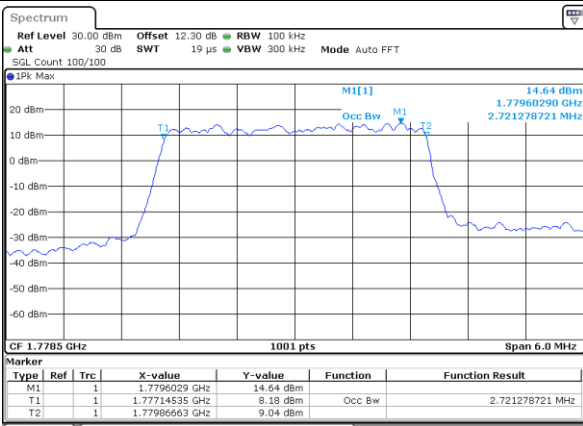

Date: 22 JUL 2020 16:35:08

Highest Channel / 1.4MHz / QPSK

Date: 22 JUL 2020 16:35:45

Highest Channel / 1.4MHz / 16QAM

Date: 22 JUL 2020 16:35:58

LTE Band 66

Lowest Channel / 3MHz / QPSK

Date: 22 JUL 2020 16:36:35

Lowest Channel / 3MHz / 16QAM

Date: 22 JUL 2020 16:36:47

Middle Channel / 3MHz / QPSK

Date: 22 JUL 2020 16:37:24

Middle Channel / 3MHz / 16QAM

Date: 22 JUL 2020 16:37:36

Highest Channel / 3MHz / QPSK

Date: 22 JUL 2020 16:38:13

Highest Channel / 3MHz / 16QAM

Date: 22 JUL 2020 16:38:25

LTE Band 66

Lowest Channel / 5MHz / QPSK

Date: 22 JUL 2020 16:39:03

Lowest Channel / 5MHz / 16QAM

Date: 22 JUL 2020 16:39:15

Middle Channel / 5MHz / QPSK