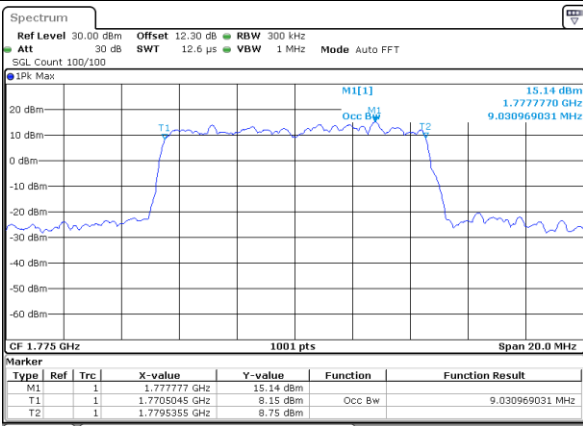

Date: 22 JUL 2020 16:39:52

Middle Channel / 5MHz / 16QAM

Date: 22 JUL 2020 16:40:04

Highest Channel / 5MHz / QPSK

Date: 22 JUL 2020 16:40:40

Highest Channel / 5MHz / 16QAM

Date: 22 JUL 2020 16:40:53

LTE Band 66

Lowest Channel / 10MHz / QPSK

Date: 22 JUL 2020 16:41:30

Lowest Channel / 10MHz / 16QAM

Date: 22 JUL 2020 16:41:42

Middle Channel / 10MHz / QPSK

Date: 22 JUL 2020 16:42:19

Middle Channel / 10MHz / 16QAM

Date: 22 JUL 2020 16:42:31

Highest Channel / 10MHz / QPSK

Date: 22 JUL 2020 16:43:08

Highest Channel / 10MHz / 16QAM

Date: 22 JUL 2020 16:43:20

LTE Band 66

Lowest Channel / 15MHz / QPSK

Date: 22 JUL 2020 16:43:57

Lowest Channel / 15MHz / 16QAM