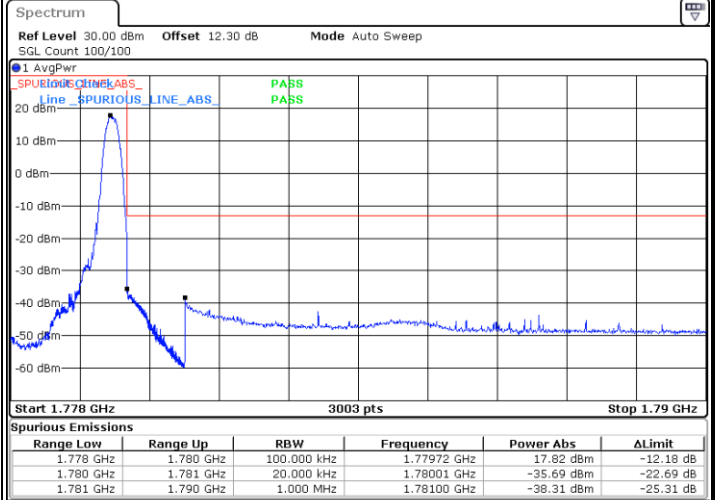

LTE Band 66

Lowest Channel / 15MHz / 64QAM

Date: 26 JUL 2020 14:45:46

Lowest Channel / 20MHz / 64QAM

Date: 26 JUL 2020 14:44:10

Middle Channel / 15MHz / 64QAM

Date: 26 JUL 2020 14:46:15

Middle Channel / 20MHz / 64QAM

Date: 26 JUL 2020 14:44:43

Highest Channel / 15MHz / 64QAM

Date: 26 JUL 2020 14:46:38

Highest Channel / 20MHz / 64QAM

Date: 26 JUL 2020 14:45:21

Conducted Band Edge

LTE Band 66 / 1.4MHz / 16QAM

Lowest Band Edge / 1 RB

Highest Band Edge / 1 RB

Date: 22 JUL 2020 14:10:03

Date: 22 JUL 2020 14:17:05

Lowest Band Edge / Full RB

Highest Band Edge / Full RB

Date: 22 JUL 2020 14:12:10

Date: 22 JUL 2020 14:19:12

LTE Band 66 / 1.4MHz / 64QAM

Lowest Band Edge / 1 RB

Highest Band Edge / 1 RB

Date: 22 JUL 2020 16:30:53

Date: 22 JUL 2020 14:33:43

Lowest Band Edge / Full RB

Highest Band Edge / Full RB

Date: 22 JUL 2020 14:31:58

Date: 22 JUL 2020 14:34:47