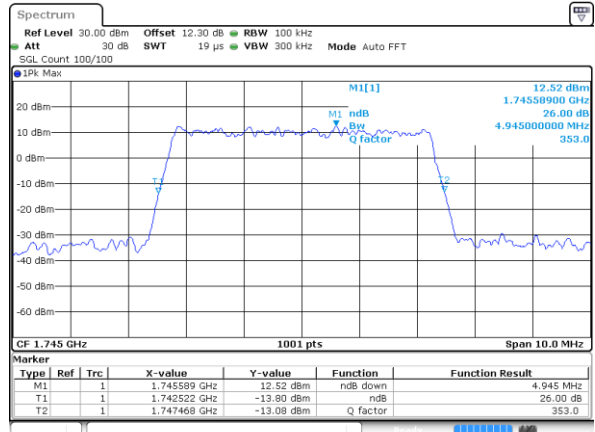

LTE Band 66

Lowest Channel / 5MHz / QPSK

Date: 22 JUL 2020 16:39:27

Lowest Channel / 5MHz / 16QAM

Date: 22 JUL 2020 16:39:39

Middle Channel / 5MHz / QPSK

Date: 22 JUL 2020 16:40:16

Middle Channel / 5MHz / 16QAM