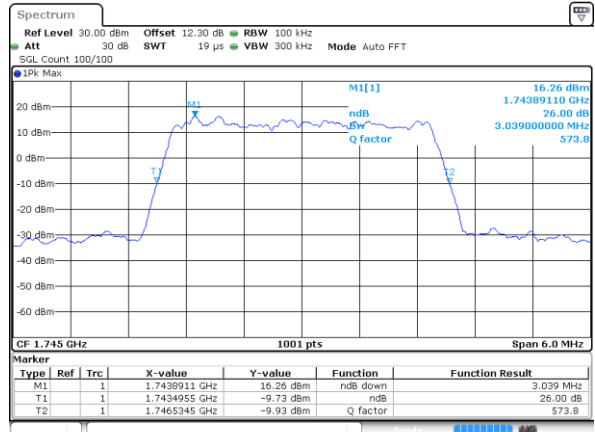

Middle Channel / 3MHz / 64QAM

Date: 26 JUL 2020 14:51:35