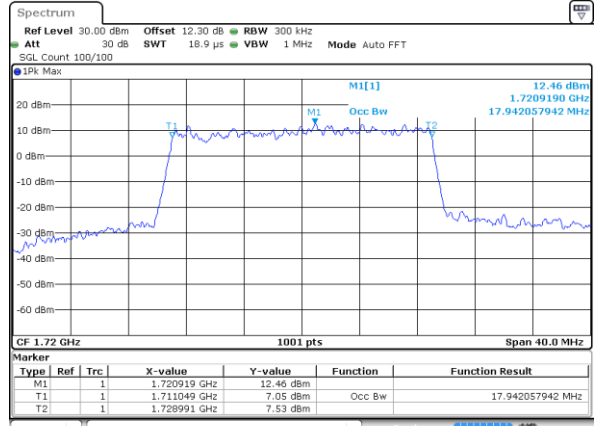

Date: 22 JUL 2020 16:45:47

LTE Band 66

Lowest Channel / 20MHz / QPSK

Date: 22 JUL 2020 16:46:24

Lowest Channel / 20MHz / 16QAM

Date: 22 JUL 2020 16:46:37

Middle Channel / 20MHz / QPSK

Date: 22 JUL 2020 16:47:13

Middle Channel / 20MHz / 16QAM

Date: 22 JUL 2020 16:47:26

Highest Channel / 20MHz / QPSK

Date: 22 JUL 2020 16:48:03

Highest Channel / 20MHz / 16QAM

Date: 22 JUL 2020 16:48:15

LTE Band 66

Lowest Channel / 1.4MHz / 64QAM