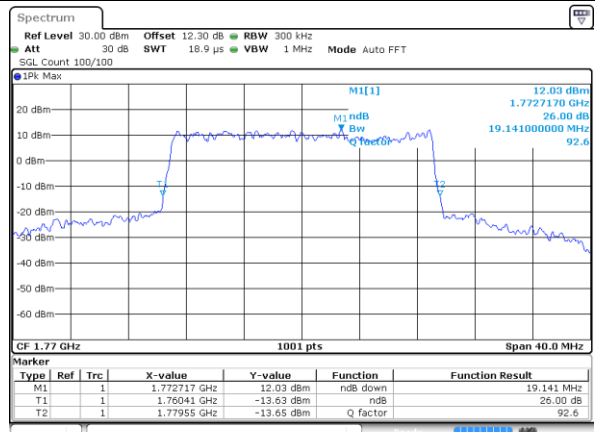

Middle Channel / 10MHz / 64QAM

Date: 26 JUL 2020 14:48:16

Highest Channel / 5MHz / 64QAM

Date: 26 JUL 2020 14:50:16

Highest Channel / 10MHz / 64QAM

Date: 26 JUL 2020 14:48:43

LTE Band 66

Lowest Channel / 15MHz / 64QAM

Date: 26 JUL 2020 14:46:02

Lowest Channel / 20MHz / 64QAM

Date: 26 JUL 2020 14:44:19

Middle Channel / 15MHz / 64QAM

Date: 26 JUL 2020 14:46:26

Middle Channel / 20MHz / 64QAM

Date: 26 JUL 2020 14:44:34

Highest Channel / 15MHz / 64QAM

Date: 26 JUL 2020 14:46:48

Highest Channel / 20MHz / 64QAM

Date: 26 JUL 2020 14:45:10

Occupied Bandwidth

Mode	LTE Band 66 : 99%OBW(MHz)											
BW	1.4MHz		3MHz		5MHz		10MHz		15MHz		20MHz	
Mod.	QPSK	16QAM	QPSK	16QAM	QPSK	16QAM	QPSK	16QAM	QPSK	16QAM	QPSK	16QAM
Lowest CH	1.09	1.09	2.72	2.74	4.50	4.50	9.05	9.01	13.49	13.43	17.90	17.94
Middle CH	1.09	1.09	2.70	2.71	4.48	4.50	9.07	9.01	13.52	13.49	17.86	17.94
Highest CH	1.09	1.09	2.72	2.72	4.49	4.49	9.03	9.01	13.43	13.49	17.98	17.90
Mode	LTE Band 66 : 99%OBW(MHz)											
BW	1.4MHz		3MHz		5MHz		10MHz		15MHz		20MHz	
Mod.	64QAM		64QAM		64QAM		64QAM		64QAM		64QAM	
Lowest CH	1.09	-	2.72	-	4.48	-	9.03	-	13.46	-	17.90	-
Middle CH	1.09	-	2.71	-	4.49	-	9.03	-	13.46	-	17.94	-
Highest CH	1.10	-	2.73	-	4.46	-	9.05	-	13.46	-	17.98	-