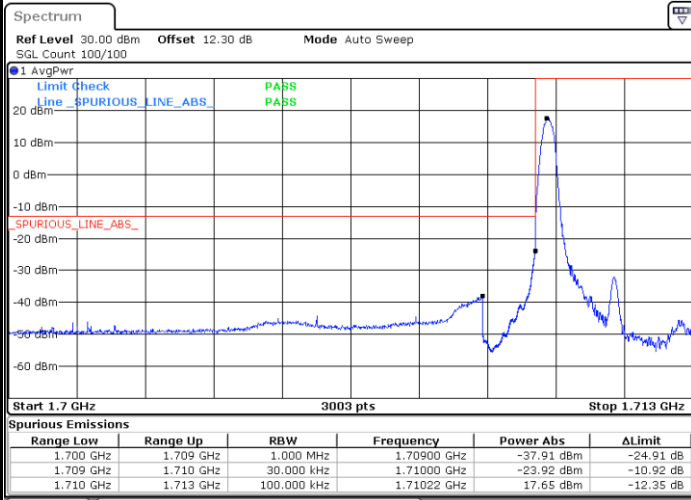

Highest Band Edge / 1 RB

Date: 22 JUL 2020 14:10:03

Date: 22 JUL 2020 14:17:05

Lowest Band Edge / Full RB

Highest Band Edge / Full RB

Date: 22 JUL 2020 14:12:10

Date: 22 JUL 2020 14:19:12

LTE Band 66 / 1.4MHz / 64QAM

Lowest Band Edge / 1 RB

Highest Band Edge / 1 RB

Date: 22 JUL 2020 16:30:53

Date: 22 JUL 2020 14:33:43

Lowest Band Edge / Full RB

Highest Band Edge / Full RB

Date: 22 JUL 2020 14:31:58

Date: 22 JUL 2020 14:34:47

LTE Band 66 / 3MHz / QPSK

Lowest Band Edge / 1RB

Date: 22 JUL 2020 15:01:33

Highest Band Edge / 1 RB

Date: 22 JUL 2020 15:07:02

Lowest Band Edge / Full RB

Date: 22 JUL 2020 15:02:54

Highest Band Edge / Full RB

Date: 22 JUL 2020 15:08:23

LTE Band 66 / 3MHz / 16QAM

Lowest Band Edge / 1 RB

Date: 22 JUL 2020 15:02:14

Highest Band Edge / 1 RB

Date: 22 JUL 2020 15:07:43

Lowest Band Edge / Full RB

Date: 22 JUL 2020 15:03:35