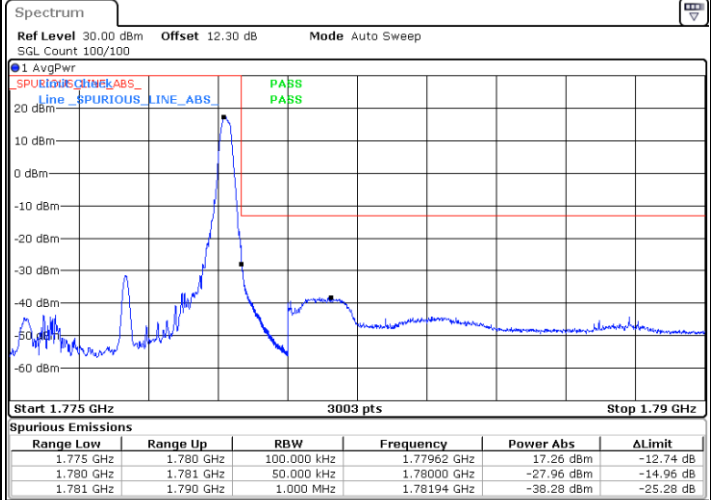

Highest Band Edge / Full RB

Date: 22 JUL 2020 15:09:04

LTE Band 66 / 3MHz / 64QAM

Lowest Band Edge / 1 RB

Date: 22 JUL 2020 15:11:08

Highest Band Edge / 1 RB

Date: 22 JUL 2020 15:13:52

Lowest Band Edge / Full RB

Date: 22 JUL 2020 15:11:48

Highest Band Edge / Full RB

Date: 22 JUL 2020 15:14:32

LTE Band 66 / 5MHz / QPSK

Lowest Band Edge / 1 RB

Highest Band Edge / 1 RB

Date: 22 JUL 2020 15:20:42

Date: 22 JUL 2020 15:26:10

Lowest Band Edge / Full RB

Highest Band Edge / Full RB

Date: 22 JUL 2020 15:22:03

Date: 22 JUL 2020 15:27:32

LTE Band 66 / 5MHz / 16QAM

Lowest Band Edge / 1RB

Date: 22 JUL 2020 15:21:22

Highest Band Edge / 1 RB

Date: 22 JUL 2020 15:26:51

Lowest Band Edge / Full RB

Date: 22 JUL 2020 15:22:43

Highest Band Edge / Full RB

Date: 22 JUL 2020 15:28:12