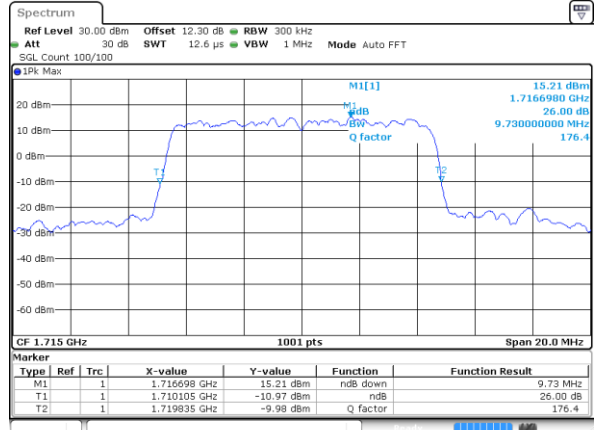

Date: 26 JUL 2020 14:52:00

LTE Band 66

Lowest Channel / 5MHz / 64QAM

Date: 26 JUL 2020 14:49:29

Lowest Channel / 10MHz / 64QAM

Date: 26 JUL 2020 14:47:54

Middle Channel / 5MHz / 64QAM

Date: 26 JUL 2020 14:49:52

Middle Channel / 10MHz / 64QAM

Date: 26 JUL 2020 14:48:16

Highest Channel / 5MHz / 64QAM

Date: 26 JUL 2020 14:50:16

Highest Channel / 10MHz / 64QAM

Date: 26 JUL 2020 14:48:43

LTE Band 66

Lowest Channel / 15MHz / 64QAM