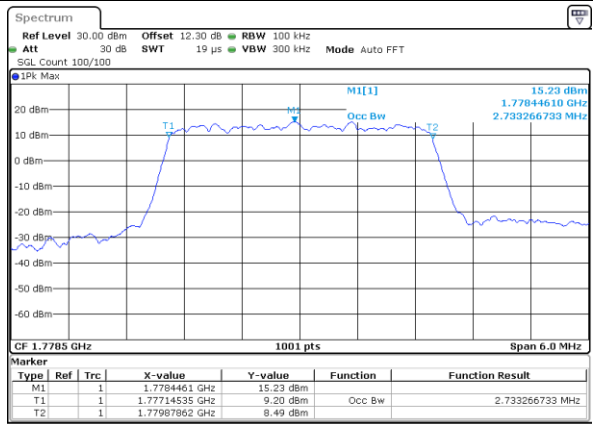

Middle Channel / 20MHz / 16QAM

Date: 22 JUL 2020 16:47:26

Highest Channel / 20MHz / QPSK

Date: 22 JUL 2020 16:48:03

Highest Channel / 20MHz / 16QAM

Date: 22 JUL 2020 16:48:15

LTE Band 66

Lowest Channel / 1.4MHz / 64QAM

Date: 26 JUL 2020 14:41:49

Lowest Channel / 3MHz / 64QAM

Date: 26 JUL 2020 14:51:04

Middle Channel / 20MHz / 64QAM

Date: 26 JUL 2020 14:42:02

Middle Channel / 3MHz / 64QAM

Date: 26 JUL 2020 14:51:25

Highest Channel / 20MHz / 64QAM

Date: 26 JUL 2020 14:42:16

Highest Channel / 3MHz / 64QAM

Date: 26 JUL 2020 14:51:46

LTE Band 66

Lowest Channel / 5MHz / 64QAM

Date: 26 JUL 2020 14:48:15

Lowest Channel / 10MHz / 64QAM

Date: 26 JUL 2020 14:47:44