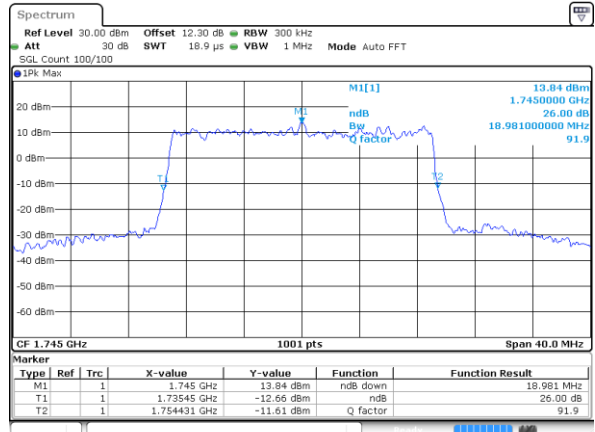

Middle Channel / 10MHz / 64QAM

Date: 26 JUL 2020 14:48:16

Highest Channel / 5MHz / 64QAM

Date: 26 JUL 2020 14:50:16

Highest Channel / 10MHz / 64QAM

Date: 26 JUL 2020 14:48:43

LTE Band 66

Lowest Channel / 15MHz / 64QAM

Date: 26 JUL 2020 14:46:02

Lowest Channel / 20MHz / 64QAM

Date: 26 JUL 2020 14:44:19

Middle Channel / 15MHz / 64QAM

Date: 26 JUL 2020 14:46:26

Middle Channel / 20MHz / 64QAM

Date: 26 JUL 2020 14:44:34

Highest Channel / 15MHz / 64QAM

Date: 26 JUL 2020 14:46:48

Highest Channel / 20MHz / 64QAM

Date: 26 JUL 2020 14:45:10

Occupied Bandwidth

Mode	LTE Band 66 : 99%OBW(MHz)											
BW	1.4MHz		3MHz		5MHz		10MHz		15MHz		20MHz	
Mod.	QPSK	16QAM	QPSK	16QAM	QPSK	16QAM	QPSK	16QAM	QPSK	16QAM	QPSK	16QAM
Lowest CH	1.09	1.09	2.72	2.74	4.50	4.50	9.05	9.01	13.49	13.43	17.90	17.94
Middle CH	1.09	1.09	2.70	2.71	4.48	4.50	9.07	9.01	13.52	13.49	17.86	17.94
Highest CH	1.09	1.09	2.72	2.72	4.49	4.49	9.03	9.01	13.43	13.49	17.98	17.90
Mode	LTE Band 66 : 99%OBW(MHz)											
BW	1.4MHz		3MHz		5MHz		10MHz		15MHz		20MHz	
Mod.	64QAM		64QAM		64QAM		64QAM		64QAM		64QAM	
Lowest CH	1.09	-	2.72	-	4.48	-	9.03	-	13.46	-	17.90	-
Middle CH	1.09	-	2.71	-	4.49	-	9.03	-	13.46	-	17.94	-
Highest CH	1.10	-	2.73	-	4.46	-	9.05	-	13.46	-	17.98	-