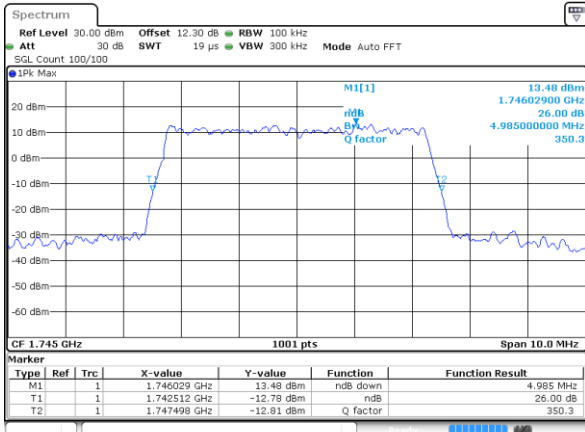

Date: 26 JUL 2020 14:52:00

LTE Band 66

Lowest Channel / 5MHz / 64QAM

Date: 26 JUL 2020 14:49:29

Lowest Channel / 10MHz / 64QAM

Date: 26 JUL 2020 14:47:54

Middle Channel / 5MHz / 64QAM

Date: 26 JUL 2020 14:49:52

Middle Channel / 10MHz / 64QAM

Date: 26 JUL 2020 14:48:16

Highest Channel / 5MHz / 64QAM

Date: 26 JUL 2020 14:50:16

Highest Channel / 10MHz / 64QAM

Date: 26 JUL 2020 14:48:43

LTE Band 66

Lowest Channel / 15MHz / 64QAM