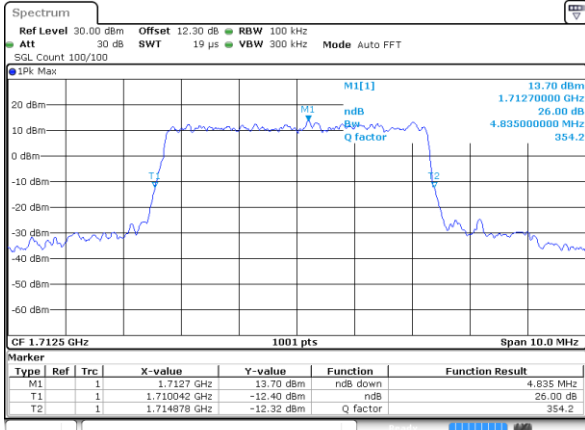

Highest Channel / 20MHz / QPSK

Date: 22 JUL 2020 16:48:27

Highest Channel / 20MHz / 16QAM

Date: 22 JUL 2020 16:48:39

LTE Band 66

Lowest Channel / 1.4MHz / 64QAM

Date: 26 JUL 2020 14:43:00

Lowest Channel / 3MHz / 64QAM

Date: 26 JUL 2020 14:51:14

Middle Channel / 20MHz / 64QAM

Date: 26 JUL 2020 14:42:47

Middle Channel / 3MHz / 64QAM

Date: 26 JUL 2020 14:51:35

Highest Channel / 20MHz / 64QAM

Date: 26 JUL 2020 14:42:30

Highest Channel / 3MHz / 64QAM

Date: 26 JUL 2020 14:52:00

LTE Band 66

Lowest Channel / 5MHz / 64QAM

Date: 26 JUL 2020 14:49:29

Lowest Channel / 10MHz / 64QAM

Date: 26 JUL 2020 14:47:54

Middle Channel / 5MHz / 64QAM

Date: 26 JUL 2020 14:49:52