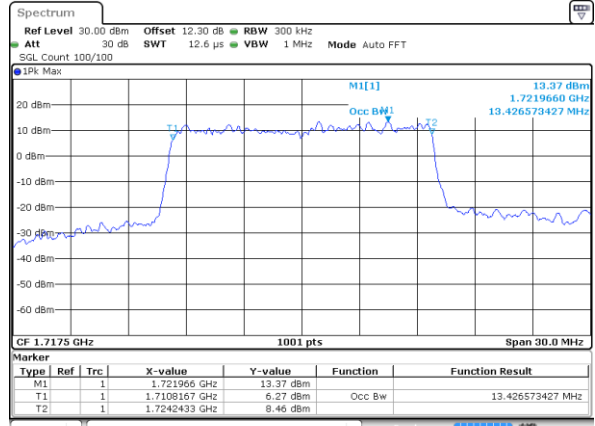

Highest Channel / 10MHz / QPSK

Date: 22 JUL 2020 16:43:08

Highest Channel / 10MHz / 16QAM

Date: 22 JUL 2020 16:43:20

LTE Band 66

Lowest Channel / 15MHz / QPSK

Date: 22 JUL 2020 16:43:57

Lowest Channel / 15MHz / 16QAM