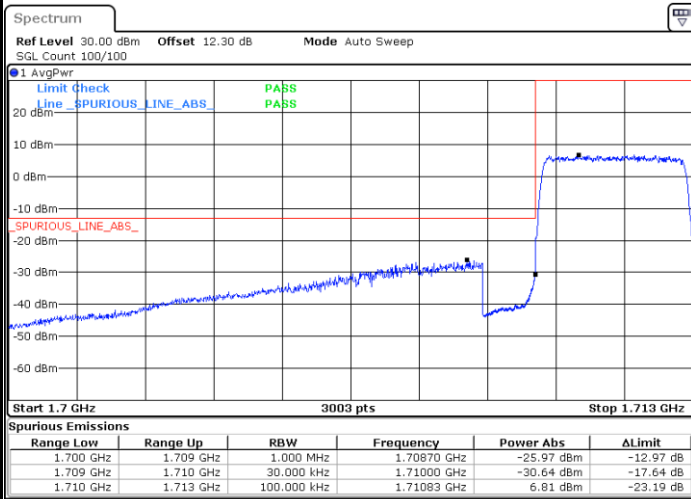

Lowest Band Edge / 1 RB

Highest Band Edge / 1 RB

Date: 22 JUL 2020 16:30:53

Date: 22 JUL 2020 14:33:43

Lowest Band Edge / Full RB

Highest Band Edge / Full RB

Date: 22 JUL 2020 14:31:58

Date: 22 JUL 2020 14:34:47

LTE Band 66 / 3MHz / QPSK

Lowest Band Edge / 1RB

Date: 22 JUL 2020 15:01:33

Highest Band Edge / 1 RB

Date: 22 JUL 2020 15:07:02

Lowest Band Edge / Full RB

Date: 22 JUL 2020 15:02:54

Highest Band Edge / Full RB

Date: 22 JUL 2020 15:08:23

LTE Band 66 / 3MHz / 16QAM

Lowest Band Edge / 1 RB

Date: 22 JUL 2020 15:02:14

Highest Band Edge / 1 RB

Date: 22 JUL 2020 15:07:43

Lowest Band Edge / Full RB

Date: 22 JUL 2020 15:03:35

Highest Band Edge / Full RB

Date: 22 JUL 2020 15:09:04

LTE Band 66 / 3MHz / 64QAM

Lowest Band Edge / 1 RB

Date: 22 JUL 2020 15:11:08

Highest Band Edge / 1 RB

Date: 22 JUL 2020 15:13:52

Lowest Band Edge / Full RB