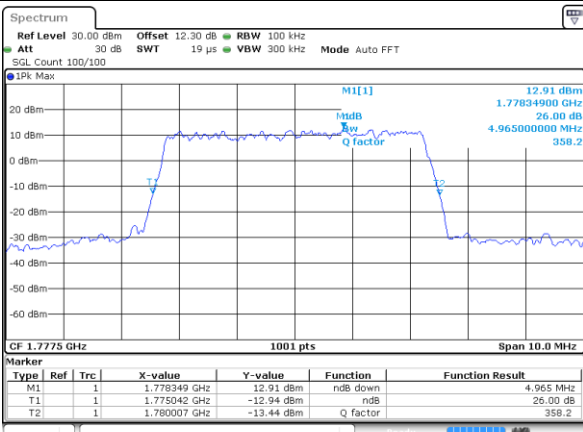

LTE Band 66

Lowest Channel / 5MHz / QPSK

Date: 22 JUL 2020 16:39:27

Lowest Channel / 5MHz / 16QAM

Date: 22 JUL 2020 16:39:39

Middle Channel / 5MHz / QPSK

Date: 22 JUL 2020 16:40:16

Middle Channel / 5MHz / 16QAM

Date: 22 JUL 2020 16:40:28

Highest Channel / 5MHz / QPSK

Date: 22 JUL 2020 16:41:05

Highest Channel / 5MHz / 16QAM

Date: 22 JUL 2020 16:41:17

LTE Band 66

Lowest Channel / 10MHz / QPSK

Date: 22 JUL 2020 16:41:54