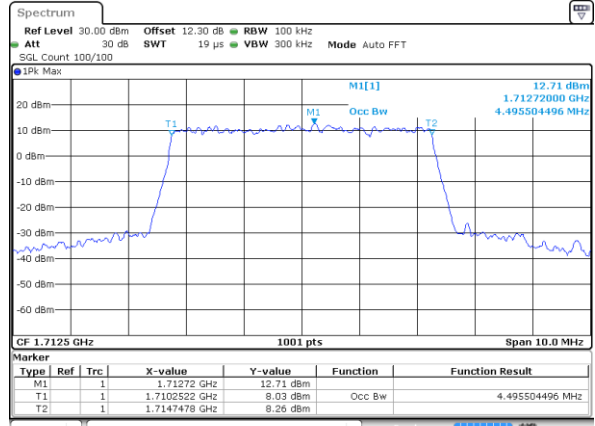

Highest Channel / 3MHz / 16QAM

Date: 22 JUL 2020 16:38:25

LTE Band 66

Lowest Channel / 5MHz / QPSK

Date: 22 JUL 2020 16:39:03

Lowest Channel / 5MHz / 16QAM

Date: 22 JUL 2020 16:39:15

Middle Channel / 5MHz / QPSK

Date: 22 JUL 2020 16:39:52

Middle Channel / 5MHz / 16QAM

Date: 22 JUL 2020 16:40:04

Highest Channel / 5MHz / QPSK

Date: 22 JUL 2020 16:40:40

Highest Channel / 5MHz / 16QAM

Date: 22 JUL 2020 16:40:53

LTE Band 66