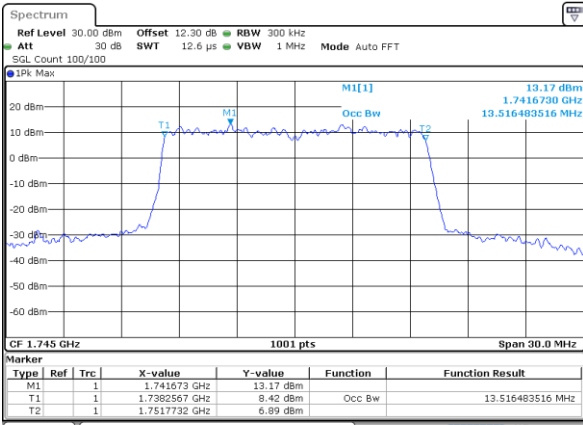

Middle Channel / 15MHz / QPSK

Date: 22 JUL 2020 16:44:46