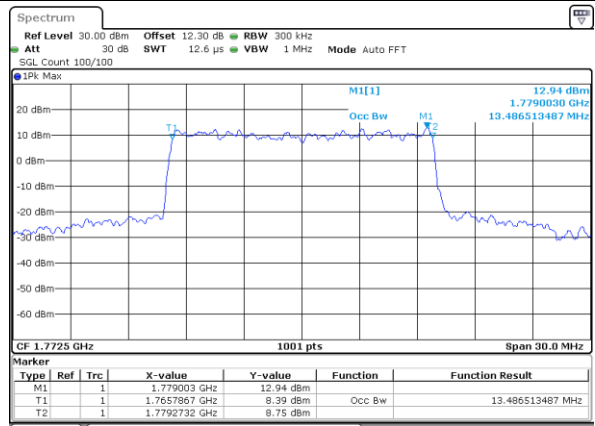

Highest Channel / 10MHz / QPSK

Date: 22 JUL 2020 16:43:08

Highest Channel / 10MHz / 16QAM

Date: 22 JUL 2020 16:43:20

LTE Band 66

Lowest Channel / 15MHz / QPSK

Date: 22 JUL 2020 16:43:57

Lowest Channel / 15MHz / 16QAM

Date: 22 JUL 2020 16:44:10

Middle Channel / 15MHz / QPSK

Date: 22 JUL 2020 16:44:46

Middle Channel / 15MHz / 16QAM

Date: 22 JUL 2020 16:44:58

Highest Channel / 15MHz / QPSK

Date: 22 JUL 2020 16:45:35

Highest Channel / 15MHz / 16QAM

Date: 22 JUL 2020 16:45:47

LTE Band 66

Lowest Channel / 20MHz / QPSK

Date: 22 JUL 2020 16:46:24

Lowest Channel / 20MHz / 16QAM

Date: 22 JUL 2020 16:46:37

Middle Channel / 20MHz / QPSK

Date: 22 JUL 2020 16:47:13