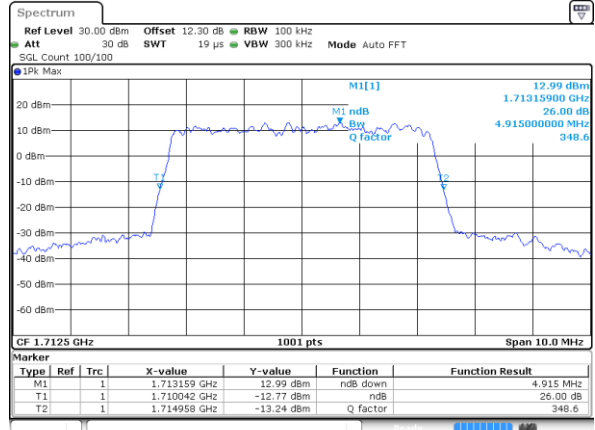

LTE Band 66

Lowest Channel / 5MHz / QPSK

Date: 22 JUL 2020 16:39:27

Lowest Channel / 5MHz / 16QAM

Date: 22 JUL 2020 16:39:39

Middle Channel / 5MHz / QPSK

Date: 22 JUL 2020 16:40:16

Middle Channel / 5MHz / 16QAM

Date: 22 JUL 2020 16:40:28

Highest Channel / 5MHz / QPSK

Date: 22 JUL 2020 16:41:05

Highest Channel / 5MHz / 16QAM

Date: 22 JUL 2020 16:41:17

LTE Band 66

Lowest Channel / 10MHz / QPSK

Date: 22 JUL 2020 16:41:54