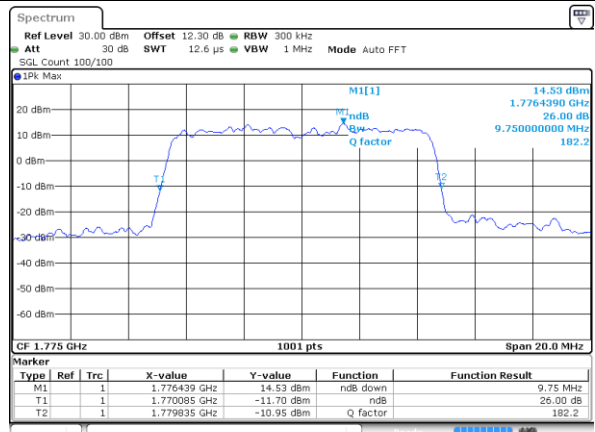

Highest Channel / 10MHz / 16QAM

Date: 22 JUL 2020 16:43:44

LTE Band 66

Lowest Channel / 15MHz / QPSK

Date: 22 JUL 2020 16:44:22

Lowest Channel / 15MHz / 16QAM

Date: 22 JUL 2020 16:44:34

Middle Channel / 15MHz / QPSK