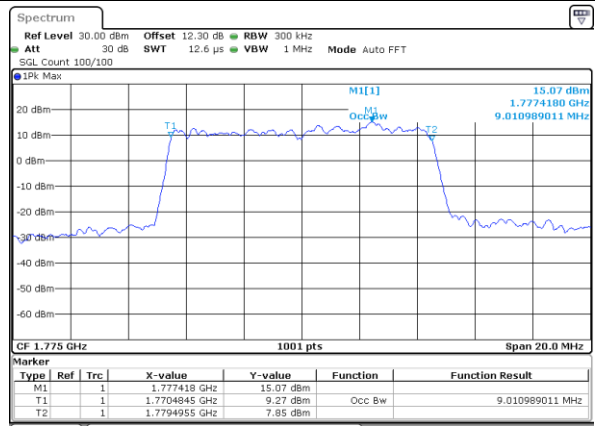

Date: 22 JUL 2020 16:39:52

Middle Channel / 5MHz / 16QAM

Date: 22 JUL 2020 16:40:04

Highest Channel / 5MHz / QPSK

Date: 22 JUL 2020 16:40:40

Highest Channel / 5MHz / 16QAM

Date: 22 JUL 2020 16:40:53

LTE Band 66

Lowest Channel / 10MHz / QPSK

Date: 22 JUL 2020 16:41:30

Lowest Channel / 10MHz / 16QAM

Date: 22 JUL 2020 16:41:42

Middle Channel / 10MHz / QPSK

Date: 22 JUL 2020 16:42:19

Middle Channel / 10MHz / 16QAM

Date: 22 JUL 2020 16:42:31

Highest Channel / 10MHz / QPSK

Date: 22 JUL 2020 16:43:08

Highest Channel / 10MHz / 16QAM

Date: 22 JUL 2020 16:43:20

LTE Band 66

Lowest Channel / 15MHz / QPSK

Date: 22 JUL 2020 16:43:57

Lowest Channel / 15MHz / 16QAM