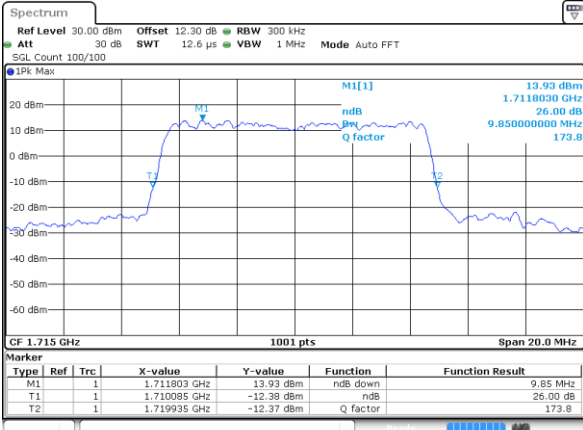

Date: 22 JUL 2020 16:40:28

Highest Channel / 5MHz / QPSK

Date: 22 JUL 2020 16:41:05

Highest Channel / 5MHz / 16QAM

Date: 22 JUL 2020 16:41:17

LTE Band 66

Lowest Channel / 10MHz / QPSK

Date: 22 JUL 2020 16:41:54