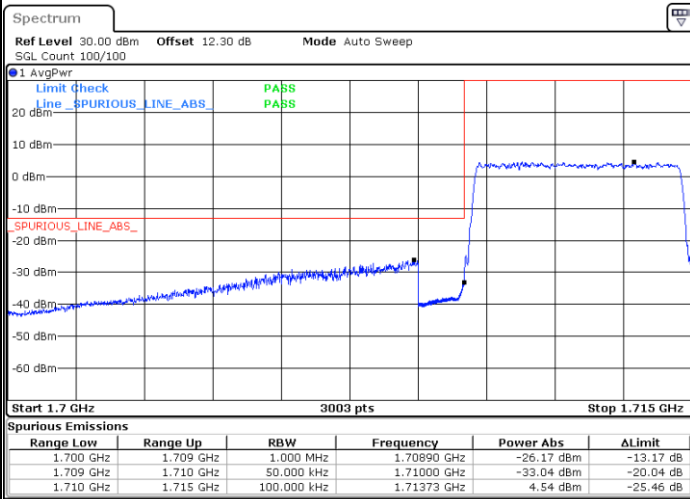

Highest Band Edge / Full RB

Date: 22 JUL 2020 15:09:04

LTE Band 66 / 3MHz / 64QAM

Lowest Band Edge / 1 RB

Date: 22 JUL 2020 15:11:08

Highest Band Edge / 1 RB

Date: 22 JUL 2020 15:13:52

Lowest Band Edge / Full RB

Date: 22 JUL 2020 15:11:48

Highest Band Edge / Full RB

Date: 22 JUL 2020 15:14:32

LTE Band 66 / 5MHz / QPSK

Lowest Band Edge / 1 RB

Highest Band Edge / 1 RB

Date: 22 JUL 2020 15:20:42

Date: 22 JUL 2020 15:26:10

Lowest Band Edge / Full RB

Highest Band Edge / Full RB

Date: 22 JUL 2020 15:22:03

Date: 22 JUL 2020 15:27:32

LTE Band 66 / 5MHz / 16QAM

Lowest Band Edge / 1RB

Date: 22 JUL 2020 15:21:22

Highest Band Edge / 1 RB