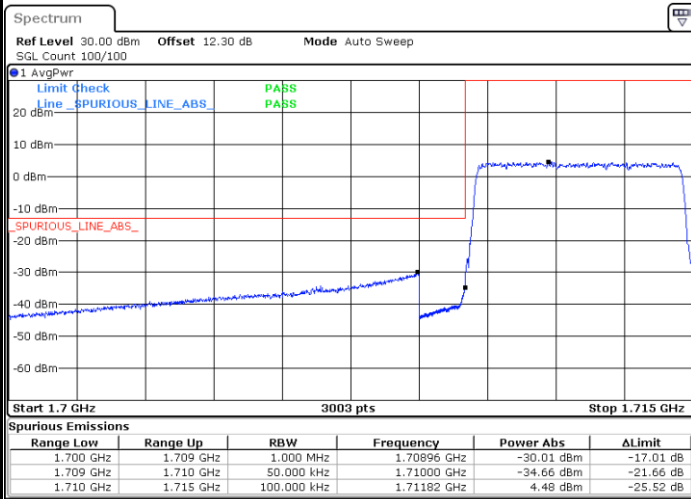

Highest Band Edge / Full RB

Date: 22 JUL 2020 15:09:04

LTE Band 66 / 3MHz / 64QAM

Lowest Band Edge / 1 RB

Date: 22 JUL 2020 15:11:08

Highest Band Edge / 1 RB

Date: 22 JUL 2020 15:13:52

Lowest Band Edge / Full RB

Date: 22 JUL 2020 15:11:48

Highest Band Edge / Full RB

Date: 22 JUL 2020 15:14:32

LTE Band 66 / 5MHz / QPSK

Lowest Band Edge / 1 RB

Highest Band Edge / 1 RB

Date: 22 JUL 2020 15:20:42

Date: 22 JUL 2020 15:26:10

Lowest Band Edge / Full RB

Highest Band Edge / Full RB

Date: 22 JUL 2020 15:22:03

Date: 22 JUL 2020 15:27:32

LTE Band 66 / 5MHz / 16QAM

Lowest Band Edge / 1RB

Date: 22 JUL 2020 15:21:22

Highest Band Edge / 1 RB

Date: 22 JUL 2020 15:26:51

Lowest Band Edge / Full RB

Date: 22 JUL 2020 15:22:43

Highest Band Edge / Full RB

Date: 22 JUL 2020 15:28:12