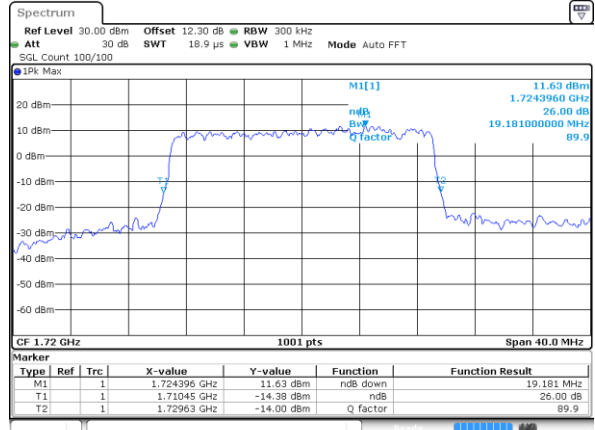

Lowest Channel / 20MHz / 16QAM

Date: 22 JUL 2020 16:47:01