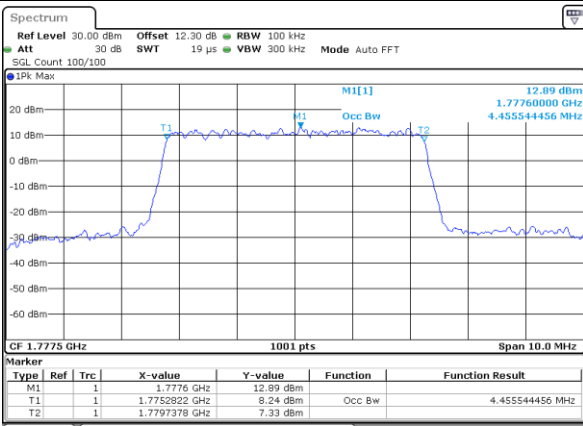

Date: 26 JUL 2020 14:42:16

Highest Channel / 3MHz / 64QAM

Date: 26 JUL 2020 14:51:46

LTE Band 66

Lowest Channel / 5MHz / 64QAM

Date: 26 JUL 2020 14:48:15

Lowest Channel / 10MHz / 64QAM

Date: 26 JUL 2020 14:47:44

Middle Channel / 5MHz / 64QAM

Date: 26 JUL 2020 14:49:42

Middle Channel / 10MHz / 64QAM

Date: 26 JUL 2020 14:48:06

Highest Channel / 5MHz / 64QAM

Date: 26 JUL 2020 14:50:06

Highest Channel / 10MHz / 64QAM

Date: 26 JUL 2020 14:48:32

LTE Band 66

Lowest Channel / 15MHz / 64QAM

Date: 26 JUL 2020 14:45:46

Lowest Channel / 20MHz / 64QAM

Date: 26 JUL 2020 14:44:10

Middle Channel / 15MHz / 64QAM

Date: 26 JUL 2020 14:46:15

Middle Channel / 20MHz / 64QAM

Date: 26 JUL 2020 14:44:43

Highest Channel / 15MHz / 64QAM

Date: 26 JUL 2020 14:46:38

Highest Channel / 20MHz / 64QAM

Date: 26 JUL 2020 14:45:21

Conducted Band Edge

LTE Band 66 / 1.4MHz / 16QAM

Lowest Band Edge / 1 RB