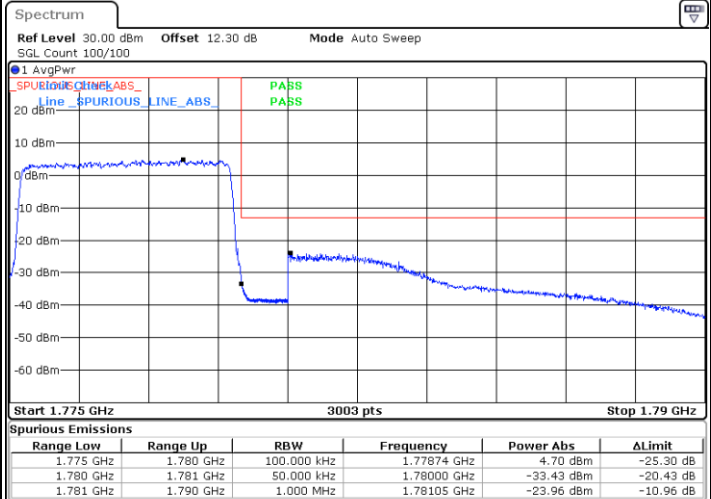

Highest Band Edge / Full RB

Date: 22 JUL 2020 15:09:04

LTE Band 66 / 3MHz / 64QAM

Lowest Band Edge / 1 RB

Date: 22 JUL 2020 15:11:08

Highest Band Edge / 1 RB

Date: 22 JUL 2020 15:13:52

Lowest Band Edge / Full RB

Date: 22 JUL 2020 15:11:48

Highest Band Edge / Full RB

Date: 22 JUL 2020 15:14:32

LTE Band 66 / 5MHz / QPSK

Lowest Band Edge / 1 RB

Highest Band Edge / 1 RB

Date: 22 JUL 2020 15:20:42

Date: 22 JUL 2020 15:26:10

Lowest Band Edge / Full RB

Highest Band Edge / Full RB

Date: 22 JUL 2020 15:22:03

Date: 22 JUL 2020 15:27:32

LTE Band 66 / 5MHz / 16QAM

Lowest Band Edge / 1RB

Date: 22 JUL 2020 15:21:22

Highest Band Edge / 1 RB

Date: 22 JUL 2020 15:26:51

Lowest Band Edge / Full RB

Date: 22 JUL 2020 15:22:43

Highest Band Edge / Full RB

Date: 22 JUL 2020 15:28:12