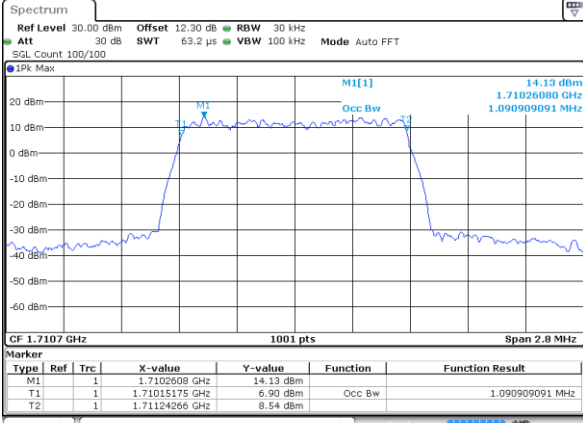

Date: 22 JUL 2020 16:45:47

LTE Band 66

Lowest Channel / 20MHz / QPSK

Date: 22 JUL 2020 16:46:24

Lowest Channel / 20MHz / 16QAM

Date: 22 JUL 2020 16:46:37

Middle Channel / 20MHz / QPSK

Date: 22 JUL 2020 16:47:13

Middle Channel / 20MHz / 16QAM

Date: 22 JUL 2020 16:47:26

Highest Channel / 20MHz / QPSK

Date: 22 JUL 2020 16:48:03

Highest Channel / 20MHz / 16QAM

Date: 22 JUL 2020 16:48:15

LTE Band 66

Lowest Channel / 1.4MHz / 64QAM

Date: 26 JUL 2020 14:41:49

Lowest Channel / 3MHz / 64QAM

Date: 26 JUL 2020 14:51:04

Middle Channel / 20MHz / 64QAM

Date: 26 JUL 2020 14:42:02

Middle Channel / 3MHz / 64QAM

Date: 26 JUL 2020 14:51:25

Highest Channel / 20MHz / 64QAM

Date: 26 JUL 2020 14:42:16

Highest Channel / 3MHz / 64QAM

Date: 26 JUL 2020 14:51:46

LTE Band 66

Lowest Channel / 5MHz / 64QAM

Date: 26 JUL 2020 14:48:15

Lowest Channel / 10MHz / 64QAM

Date: 26 JUL 2020 14:47:44