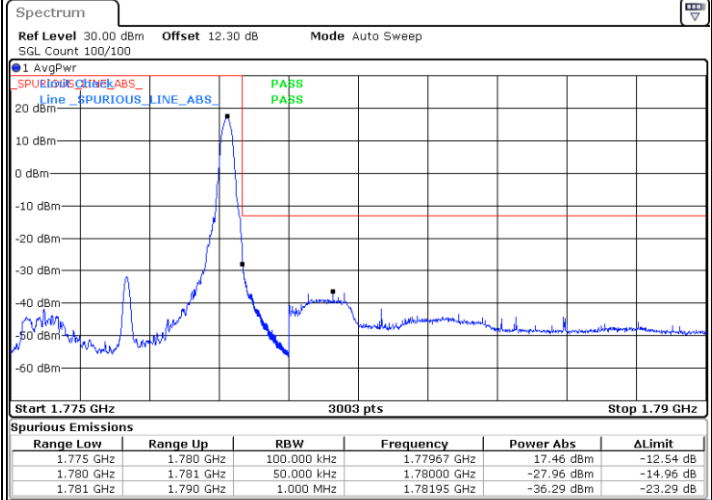

Date: 22 JUL 2020 15:08:23

LTE Band 66 / 3MHz / 16QAM

Lowest Band Edge / 1 RB

Date: 22 JUL 2020 15:02:14

Highest Band Edge / 1 RB

Date: 22 JUL 2020 15:07:43

Lowest Band Edge / Full RB

Date: 22 JUL 2020 15:03:35

Highest Band Edge / Full RB

Date: 22 JUL 2020 15:09:04

LTE Band 66 / 3MHz / 64QAM

Lowest Band Edge / 1 RB

Date: 22 JUL 2020 15:11:08

Highest Band Edge / 1 RB

Date: 22 JUL 2020 15:13:52

Lowest Band Edge / Full RB

Date: 22 JUL 2020 15:11:48

Highest Band Edge / Full RB

Date: 22 JUL 2020 15:14:32

LTE Band 66 / 5MHz / QPSK

Lowest Band Edge / 1 RB

Highest Band Edge / 1 RB

Date: 22 JUL 2020 15:20:42

Date: 22 JUL 2020 15:26:10

Lowest Band Edge / Full RB

Highest Band Edge / Full RB

Date: 22 JUL 2020 15:22:03

Date: 22 JUL 2020 15:27:32

LTE Band 66 / 5MHz / 16QAM

Lowest Band Edge / 1RB

Date: 22 JUL 2020 15:21:22

Highest Band Edge / 1 RB