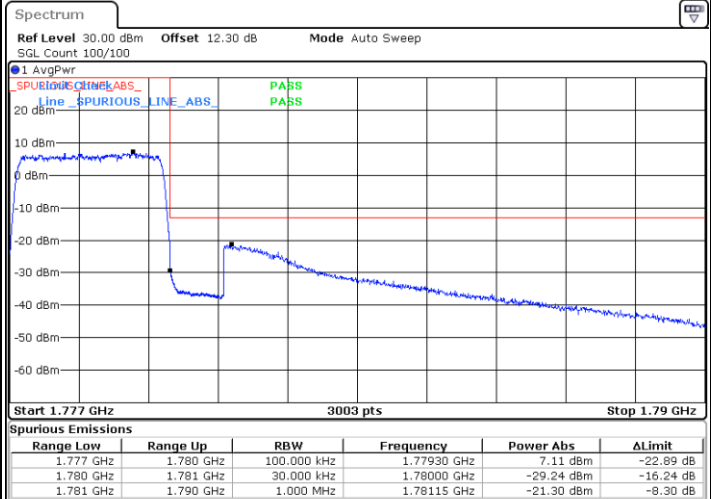

LTE Band 66 / 3MHz / QPSK

Lowest Band Edge / 1RB

Date: 22 JUL 2020 15:01:33

Highest Band Edge / 1 RB

Date: 22 JUL 2020 15:07:02

Lowest Band Edge / Full RB

Date: 22 JUL 2020 15:02:54

Highest Band Edge / Full RB

Date: 22 JUL 2020 15:08:23

LTE Band 66 / 3MHz / 16QAM

Lowest Band Edge / 1 RB

Date: 22 JUL 2020 15:02:14

Highest Band Edge / 1 RB

Date: 22 JUL 2020 15:07:43

Lowest Band Edge / Full RB

Date: 22 JUL 2020 15:03:35

Highest Band Edge / Full RB

Date: 22 JUL 2020 15:09:04

LTE Band 66 / 3MHz / 64QAM

Lowest Band Edge / 1 RB

Date: 22 JUL 2020 15:11:08

Highest Band Edge / 1 RB

Date: 22 JUL 2020 15:13:52

Lowest Band Edge / Full RB

Date: 22 JUL 2020 15:11:48

Highest Band Edge / Full RB

Date: 22 JUL 2020 15:14:32

LTE Band 66 / 5MHz / QPSK

Lowest Band Edge / 1 RB

Highest Band Edge / 1 RB

Date: 22 JUL 2020 15:20:42

Date: 22 JUL 2020 15:26:10