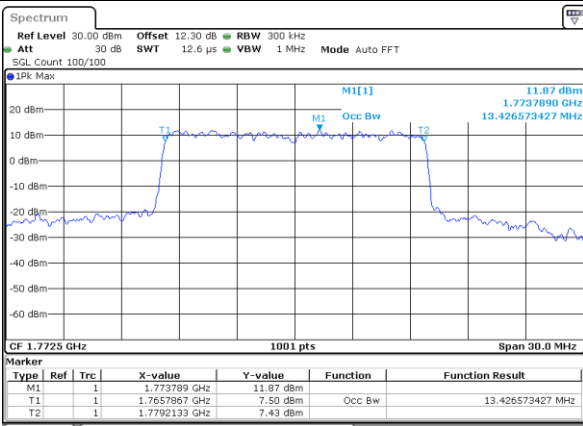

Highest Channel / 10MHz / QPSK

Date: 22 JUL 2020 16:43:08

Highest Channel / 10MHz / 16QAM

Date: 22 JUL 2020 16:43:20

LTE Band 66

Lowest Channel / 15MHz / QPSK

Date: 22 JUL 2020 16:43:57

Lowest Channel / 15MHz / 16QAM

Date: 22 JUL 2020 16:44:10

Middle Channel / 15MHz / QPSK

Date: 22 JUL 2020 16:44:46

Middle Channel / 15MHz / 16QAM

Date: 22 JUL 2020 16:44:58

Highest Channel / 15MHz / QPSK

Date: 22 JUL 2020 16:45:35

Highest Channel / 15MHz / 16QAM

Date: 22 JUL 2020 16:45:47

LTE Band 66

Lowest Channel / 20MHz / QPSK

Date: 22 JUL 2020 16:46:24

Lowest Channel / 20MHz / 16QAM

Date: 22 JUL 2020 16:46:37

Middle Channel / 20MHz / QPSK

Date: 22 JUL 2020 16:47:13