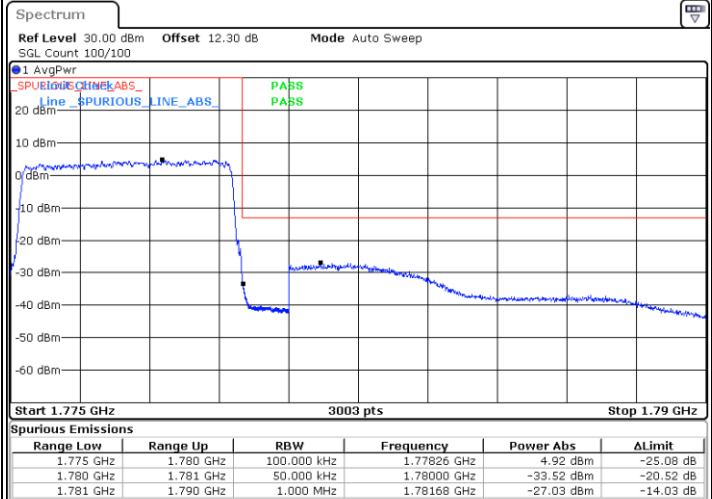

Date: 22 JUL 2020 15:08:23

LTE Band 66 / 3MHz / 16QAM

Lowest Band Edge / 1 RB

Date: 22 JUL 2020 15:02:14

Highest Band Edge / 1 RB

Date: 22 JUL 2020 15:07:43

Lowest Band Edge / Full RB

Date: 22 JUL 2020 15:03:35

Highest Band Edge / Full RB

Date: 22 JUL 2020 15:09:04

LTE Band 66 / 3MHz / 64QAM

Lowest Band Edge / 1 RB

Date: 22 JUL 2020 15:11:08

Highest Band Edge / 1 RB

Date: 22 JUL 2020 15:13:52

Lowest Band Edge / Full RB

Date: 22 JUL 2020 15:11:48

Highest Band Edge / Full RB

Date: 22 JUL 2020 15:14:32

LTE Band 66 / 5MHz / QPSK

Lowest Band Edge / 1 RB

Highest Band Edge / 1 RB

Date: 22 JUL 2020 15:20:42

Date: 22 JUL 2020 15:26:10

Lowest Band Edge / Full RB

Highest Band Edge / Full RB

Date: 22 JUL 2020 15:22:03

Date: 22 JUL 2020 15:27:32

LTE Band 66 / 5MHz / 16QAM

Lowest Band Edge / 1RB

Date: 22 JUL 2020 15:21:22

Highest Band Edge / 1 RB