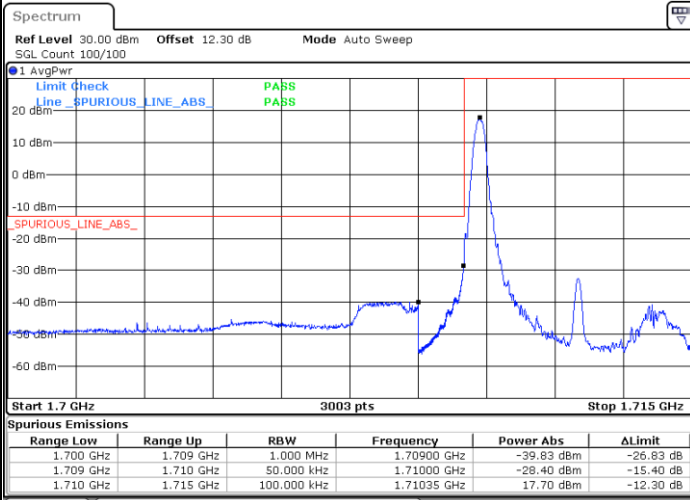

Date: 22 JUL 2020 15:08:23

LTE Band 66 / 3MHz / 16QAM

Lowest Band Edge / 1 RB

Date: 22 JUL 2020 15:02:14

Highest Band Edge / 1 RB

Date: 22 JUL 2020 15:07:43

Lowest Band Edge / Full RB

Date: 22 JUL 2020 15:03:35

Highest Band Edge / Full RB

Date: 22 JUL 2020 15:09:04

LTE Band 66 / 3MHz / 64QAM

Lowest Band Edge / 1 RB

Date: 22 JUL 2020 15:11:08

Highest Band Edge / 1 RB

Date: 22 JUL 2020 15:13:52

Lowest Band Edge / Full RB

Date: 22 JUL 2020 15:11:48

Highest Band Edge / Full RB

Date: 22 JUL 2020 15:14:32

LTE Band 66 / 5MHz / QPSK

Lowest Band Edge / 1 RB

Highest Band Edge / 1 RB

Date: 22 JUL 2020 15:20:42

Date: 22 JUL 2020 15:26:10

Lowest Band Edge / Full RB

Highest Band Edge / Full RB

Date: 22 JUL 2020 15:22:03

Date: 22 JUL 2020 15:27:32

LTE Band 66 / 5MHz / 16QAM

Lowest Band Edge / 1RB

Date: 22 JUL 2020 15:21:22

Highest Band Edge / 1 RB