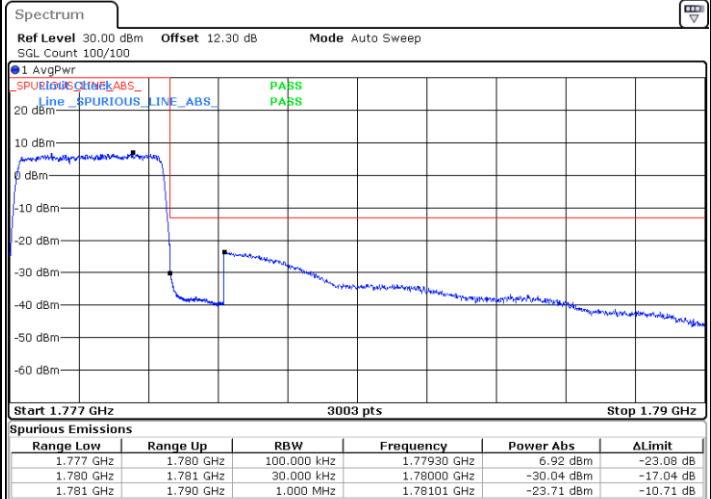

Lowest Band Edge / 1 RB

Highest Band Edge / 1 RB

Date: 22 JUL 2020 16:30:53

Date: 22 JUL 2020 14:33:43

Lowest Band Edge / Full RB

Highest Band Edge / Full RB

Date: 22 JUL 2020 14:31:58

Date: 22 JUL 2020 14:34:47

LTE Band 66 / 3MHz / QPSK

Lowest Band Edge / 1RB

Date: 22 JUL 2020 15:01:33

Highest Band Edge / 1 RB

Date: 22 JUL 2020 15:07:02

Lowest Band Edge / Full RB

Date: 22 JUL 2020 15:02:54

Highest Band Edge / Full RB

Date: 22 JUL 2020 15:08:23

LTE Band 66 / 3MHz / 16QAM

Lowest Band Edge / 1 RB

Date: 22 JUL 2020 15:02:14

Highest Band Edge / 1 RB

Date: 22 JUL 2020 15:07:43

Lowest Band Edge / Full RB

Date: 22 JUL 2020 15:03:35

Highest Band Edge / Full RB

Date: 22 JUL 2020 15:09:04

LTE Band 66 / 3MHz / 64QAM

Lowest Band Edge / 1 RB

Date: 22 JUL 2020 15:11:08

Highest Band Edge / 1 RB

Date: 22 JUL 2020 15:13:52

Lowest Band Edge / Full RB