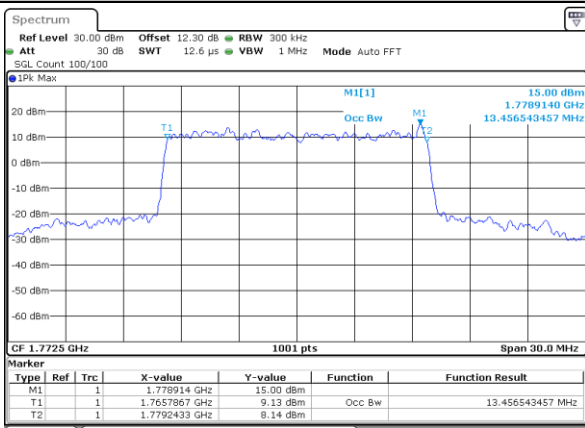

LTE Band 66

Lowest Channel / 15MHz / 64QAM

Date: 26 JUL 2020 14:45:46

Lowest Channel / 20MHz / 64QAM

Date: 26 JUL 2020 14:44:10

Middle Channel / 15MHz / 64QAM

Date: 26 JUL 2020 14:46:15

Middle Channel / 20MHz / 64QAM

Date: 26 JUL 2020 14:44:43

Highest Channel / 15MHz / 64QAM

Date: 26 JUL 2020 14:46:38

Highest Channel / 20MHz / 64QAM

Date: 26 JUL 2020 14:45:21

Conducted Band Edge

LTE Band 66 / 1.4MHz / 16QAM

Lowest Band Edge / 1 RB

Highest Band Edge / 1 RB

Date: 22 JUL 2020 14:10:03

Date: 22 JUL 2020 14:17:05

Lowest Band Edge / Full RB

Highest Band Edge / Full RB

Date: 22 JUL 2020 14:12:10

Date: 22 JUL 2020 14:19:12

LTE Band 66 / 1.4MHz / 64QAM