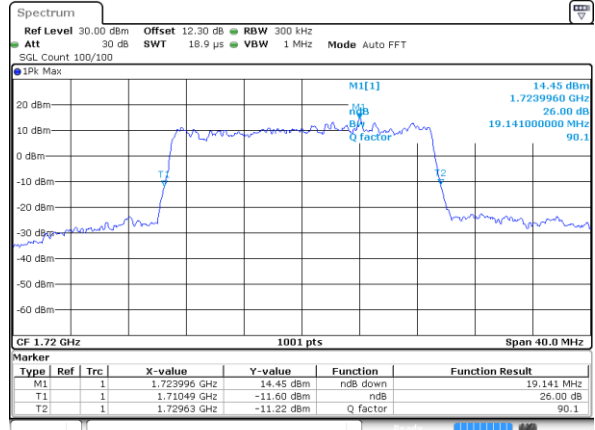

Lowest Channel / 20MHz / 64QAM

Date: 26 JUL 2020 14:44:19