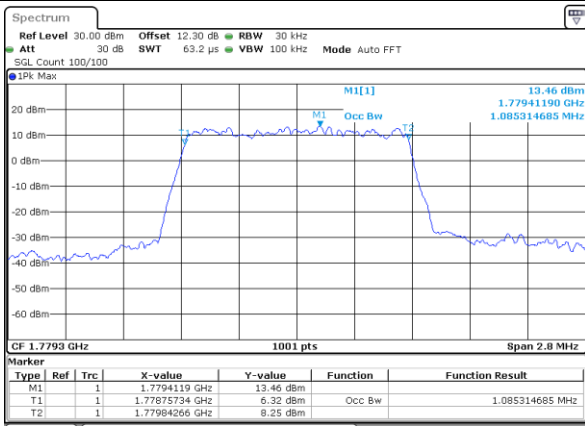

LTE Band 66

Lowest Channel / 1.4MHz / QPSK

Date: 22 JUL 2020 16:34:08

Lowest Channel / 1.4MHz / 16QAM

Date: 22 JUL 2020 16:34:20

Middle Channel / 1.4MHz / QPSK

Date: 22 JUL 2020 16:34:56

Middle Channel / 1.4MHz / 16QAM

Date: 22 JUL 2020 16:35:08

Highest Channel / 1.4MHz / QPSK

Date: 22 JUL 2020 16:35:45

Highest Channel / 1.4MHz / 16QAM

Date: 22 JUL 2020 16:35:58

LTE Band 66

Lowest Channel / 3MHz / QPSK

Date: 22 JUL 2020 16:36:35