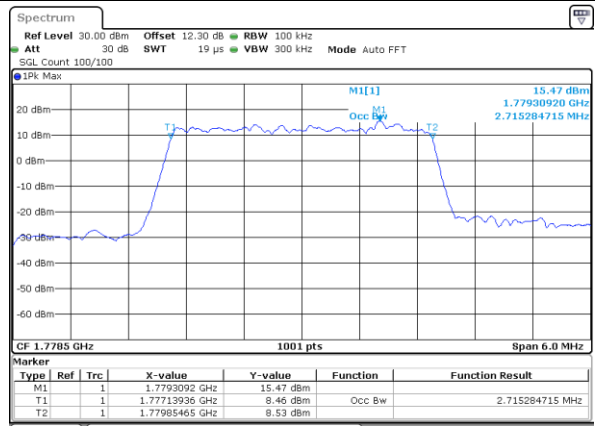

Date: 22 JUL 2020 16:35:08

Highest Channel / 1.4MHz / QPSK

Date: 22 JUL 2020 16:35:45

Highest Channel / 1.4MHz / 16QAM

Date: 22 JUL 2020 16:35:58

LTE Band 66

Lowest Channel / 3MHz / QPSK

Date: 22 JUL 2020 16:36:35

Lowest Channel / 3MHz / 16QAM

Date: 22 JUL 2020 16:36:47

Middle Channel / 3MHz / QPSK

Date: 22 JUL 2020 16:37:24

Middle Channel / 3MHz / 16QAM

Date: 22 JUL 2020 16:37:36

Highest Channel / 3MHz / QPSK

Date: 22 JUL 2020 16:38:13

Highest Channel / 3MHz / 16QAM

Date: 22 JUL 2020 16:38:25

LTE Band 66

Lowest Channel / 5MHz / QPSK

Date: 22 JUL 2020 16:39:03

Lowest Channel / 5MHz / 16QAM

Date: 22 JUL 2020 16:39:15

Middle Channel / 5MHz / QPSK