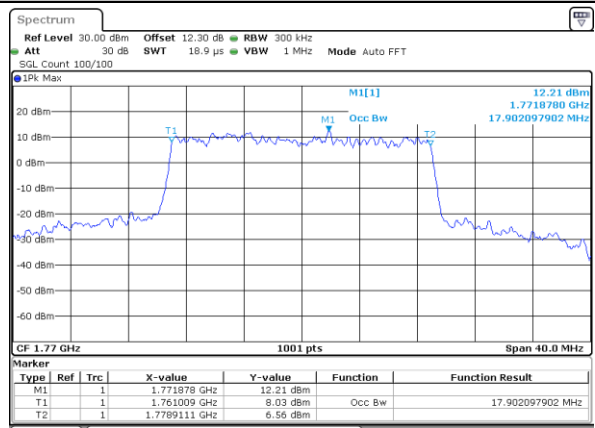

Date: 22 JUL 2020 16:45:47

LTE Band 66

Lowest Channel / 20MHz / QPSK

Date: 22 JUL 2020 16:46:24

Lowest Channel / 20MHz / 16QAM

Date: 22 JUL 2020 16:46:37

Middle Channel / 20MHz / QPSK

Date: 22 JUL 2020 16:47:13

Middle Channel / 20MHz / 16QAM

Date: 22 JUL 2020 16:47:26

Highest Channel / 20MHz / QPSK

Date: 22 JUL 2020 16:48:03

Highest Channel / 20MHz / 16QAM

Date: 22 JUL 2020 16:48:15

LTE Band 66

Lowest Channel / 1.4MHz / 64QAM

Date: 26 JUL 2020 14:41:49

Lowest Channel / 3MHz / 64QAM

Date: 26 JUL 2020 14:51:04

Middle Channel / 20MHz / 64QAM

Date: 26 JUL 2020 14:42:02

Middle Channel / 3MHz / 64QAM

Date: 26 JUL 2020 14:51:25

Highest Channel / 20MHz / 64QAM

Date: 26 JUL 2020 14:42:16

Highest Channel / 3MHz / 64QAM

Date: 26 JUL 2020 14:51:46

LTE Band 66

Lowest Channel / 5MHz / 64QAM

Date: 26 JUL 2020 14:48:15

Lowest Channel / 10MHz / 64QAM

Date: 26 JUL 2020 14:47:44