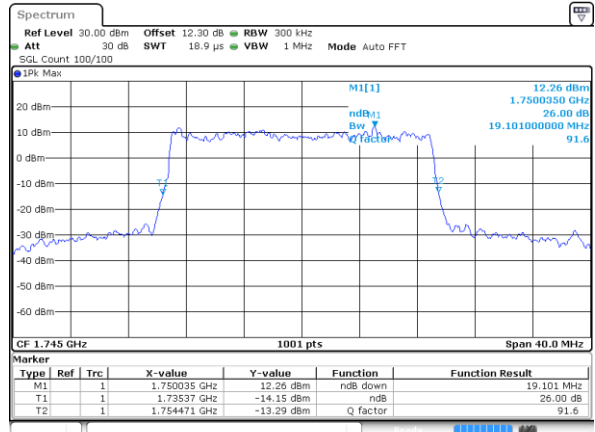

Middle Channel / 20MHz / 16QAM

Date: 22 JUL 2020 16:47:50