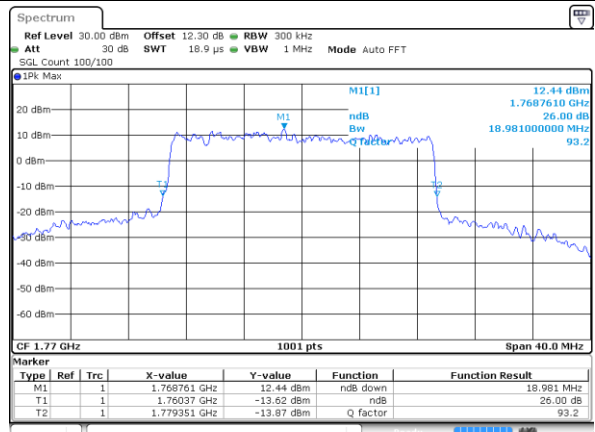

Highest Channel / 20MHz / QPSK

Date: 22 JUL 2020 16:48:27

Highest Channel / 20MHz / 16QAM

Date: 22 JUL 2020 16:48:39

LTE Band 66

Lowest Channel / 1.4MHz / 64QAM

Date: 26 JUL 2020 14:43:00

Lowest Channel / 3MHz / 64QAM