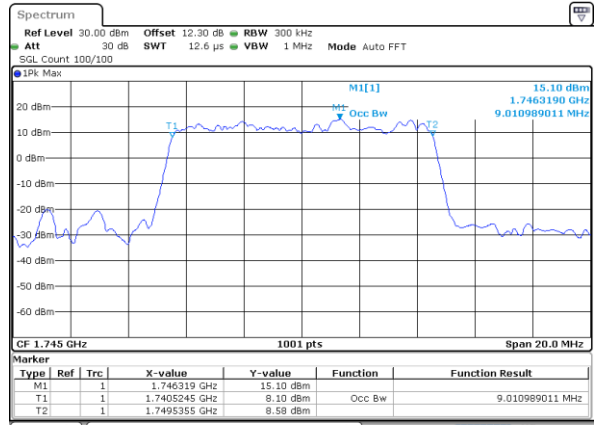

Date: 22 JUL 2020 16:39:52

Middle Channel / 5MHz / 16QAM

Date: 22 JUL 2020 16:40:04

Highest Channel / 5MHz / QPSK

Date: 22 JUL 2020 16:40:40

Highest Channel / 5MHz / 16QAM

Date: 22 JUL 2020 16:40:53

LTE Band 66

Lowest Channel / 10MHz / QPSK

Date: 22 JUL 2020 16:41:30

Lowest Channel / 10MHz / 16QAM

Date: 22 JUL 2020 16:41:42

Middle Channel / 10MHz / QPSK

Date: 22 JUL 2020 16:42:19

Middle Channel / 10MHz / 16QAM

Date: 22 JUL 2020 16:42:31

Highest Channel / 10MHz / QPSK

Date: 22 JUL 2020 16:43:08

Highest Channel / 10MHz / 16QAM

Date: 22 JUL 2020 16:43:20

LTE Band 66

Lowest Channel / 15MHz / QPSK

Date: 22 JUL 2020 16:43:57

Lowest Channel / 15MHz / 16QAM