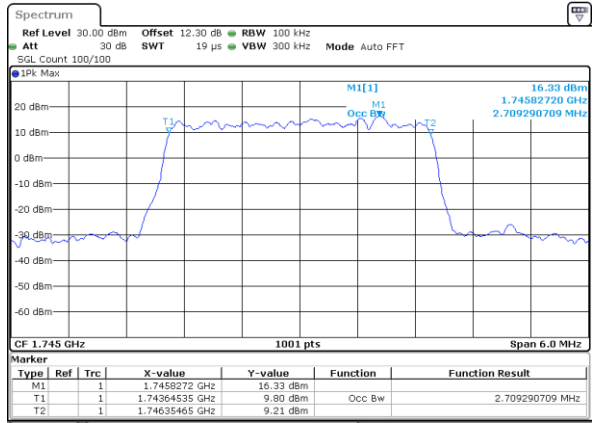

Middle Channel / 20MHz / 16QAM

Date: 22 JUL 2020 16:47:26

Highest Channel / 20MHz / QPSK

Date: 22 JUL 2020 16:48:03

Highest Channel / 20MHz / 16QAM

Date: 22 JUL 2020 16:48:15

LTE Band 66

Lowest Channel / 1.4MHz / 64QAM

Date: 26 JUL 2020 14:41:49

Lowest Channel / 3MHz / 64QAM

Date: 26 JUL 2020 14:51:04

Middle Channel / 20MHz / 64QAM

Date: 26 JUL 2020 14:42:02

Middle Channel / 3MHz / 64QAM

Date: 26 JUL 2020 14:51:25

Highest Channel / 20MHz / 64QAM

Date: 26 JUL 2020 14:42:16

Highest Channel / 3MHz / 64QAM

Date: 26 JUL 2020 14:51:46

LTE Band 66

Lowest Channel / 5MHz / 64QAM

Date: 26 JUL 2020 14:48:15

Lowest Channel / 10MHz / 64QAM

Date: 26 JUL 2020 14:47:44