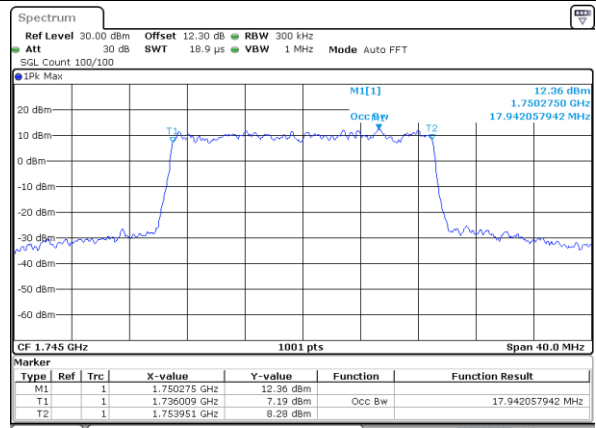

Middle Channel / 5MHz / 64QAM

Date: 26 JUL 2020 14:49:42

Middle Channel / 10MHz / 64QAM

Date: 26 JUL 2020 14:48:06

Highest Channel / 5MHz / 64QAM

Date: 26 JUL 2020 14:50:06

Highest Channel / 10MHz / 64QAM

Date: 26 JUL 2020 14:48:32

LTE Band 66

Lowest Channel / 15MHz / 64QAM

Date: 26 JUL 2020 14:45:46

Lowest Channel / 20MHz / 64QAM

Date: 26 JUL 2020 14:44:10

Middle Channel / 15MHz / 64QAM

Date: 26 JUL 2020 14:46:15

Middle Channel / 20MHz / 64QAM

Date: 26 JUL 2020 14:44:43

Highest Channel / 15MHz / 64QAM

Date: 26 JUL 2020 14:46:38

Highest Channel / 20MHz / 64QAM

Date: 26 JUL 2020 14:45:21

Conducted Band Edge

LTE Band 66 / 1.4MHz / 16QAM

Lowest Band Edge / 1 RB

Highest Band Edge / 1 RB

Date: 22 JUL 2020 14:10:03

Date: 22 JUL 2020 14:17:05

Lowest Band Edge / Full RB

Highest Band Edge / Full RB

Date: 22 JUL 2020 14:12:10

Date: 22 JUL 2020 14:19:12

LTE Band 66 / 1.4MHz / 64QAM