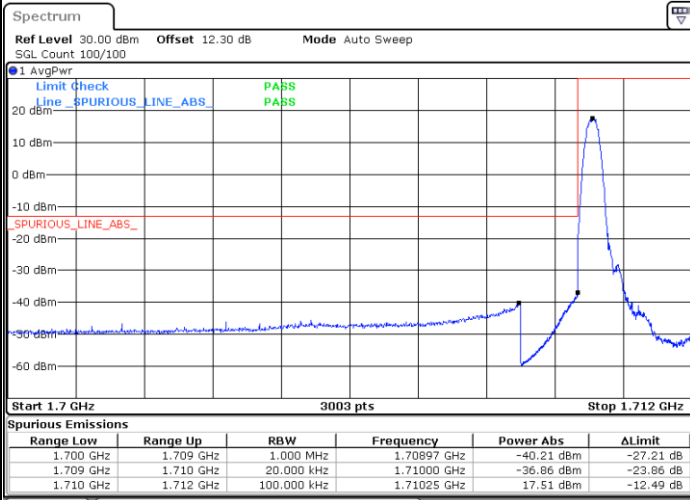

Date: 26 JUL 2020 14:44:43

Highest Channel / 15MHz / 64QAM

Date: 26 JUL 2020 14:46:38

Highest Channel / 20MHz / 64QAM

Date: 26 JUL 2020 14:45:21

Conducted Band Edge

LTE Band 66 / 1.4MHz / 16QAM

Lowest Band Edge / 1 RB

Highest Band Edge / 1 RB

Date: 22 JUL 2020 14:10:03

Date: 22 JUL 2020 14:17:05

Lowest Band Edge / Full RB

Highest Band Edge / Full RB

Date: 22 JUL 2020 14:12:10

Date: 22 JUL 2020 14:19:12

LTE Band 66 / 1.4MHz / 64QAM

Lowest Band Edge / 1 RB

Highest Band Edge / 1 RB

Date: 22 JUL 2020 16:30:53

Date: 22 JUL 2020 14:33:43

Lowest Band Edge / Full RB

Highest Band Edge / Full RB

Date: 22 JUL 2020 14:31:58

Date: 22 JUL 2020 14:34:47

LTE Band 66 / 3MHz / QPSK

Lowest Band Edge / 1RB

Date: 22 JUL 2020 15:01:33

Highest Band Edge / 1 RB

Date: 22 JUL 2020 15:07:02

Lowest Band Edge / Full RB

Date: 22 JUL 2020 15:02:54

Highest Band Edge / Full RB