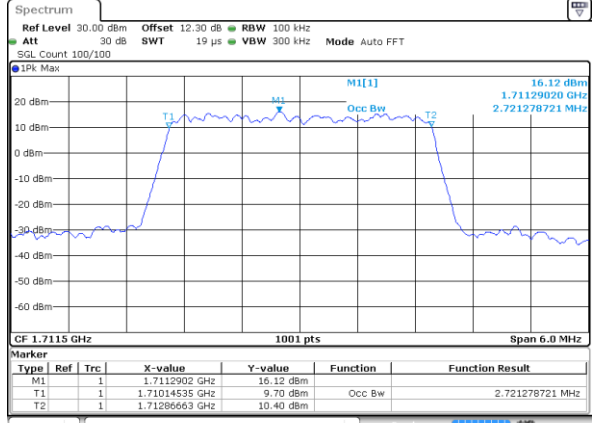

Date: 22 JUL 2020 16:45:47

LTE Band 66

Lowest Channel / 20MHz / QPSK

Date: 22 JUL 2020 16:46:24

Lowest Channel / 20MHz / 16QAM

Date: 22 JUL 2020 16:46:37

Middle Channel / 20MHz / QPSK

Date: 22 JUL 2020 16:47:13

Middle Channel / 20MHz / 16QAM

Date: 22 JUL 2020 16:47:26

Highest Channel / 20MHz / QPSK

Date: 22 JUL 2020 16:48:03

Highest Channel / 20MHz / 16QAM

Date: 22 JUL 2020 16:48:15

LTE Band 66

Lowest Channel / 1.4MHz / 64QAM

Date: 26 JUL 2020 14:41:49

Lowest Channel / 3MHz / 64QAM

Date: 26 JUL 2020 14:51:04

Middle Channel / 20MHz / 64QAM

Date: 26 JUL 2020 14:42:02

Middle Channel / 3MHz / 64QAM

Date: 26 JUL 2020 14:51:25

Highest Channel / 20MHz / 64QAM

Date: 26 JUL 2020 14:42:16

Highest Channel / 3MHz / 64QAM

Date: 26 JUL 2020 14:51:46

LTE Band 66

Lowest Channel / 5MHz / 64QAM

Date: 26 JUL 2020 14:48:15

Lowest Channel / 10MHz / 64QAM

Date: 26 JUL 2020 14:47:44