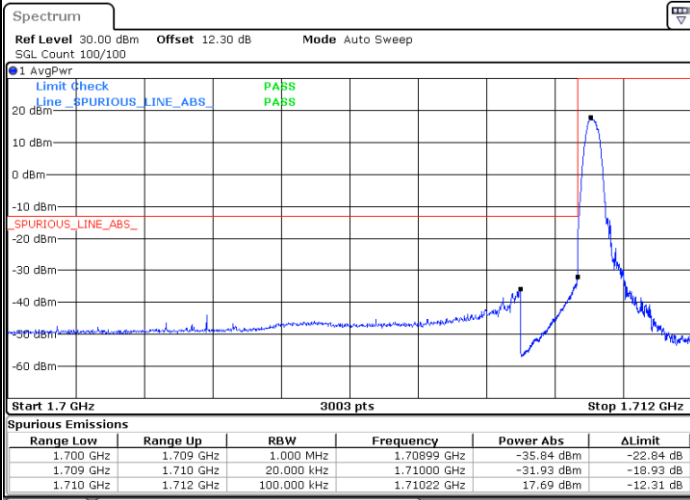

LTE Band 66

Lowest Channel / 15MHz / 64QAM

Date: 26 JUL 2020 14:45:46

Lowest Channel / 20MHz / 64QAM

Date: 26 JUL 2020 14:44:10

Middle Channel / 15MHz / 64QAM

Date: 26 JUL 2020 14:46:15

Middle Channel / 20MHz / 64QAM

Date: 26 JUL 2020 14:44:43

Highest Channel / 15MHz / 64QAM

Date: 26 JUL 2020 14:46:38

Highest Channel / 20MHz / 64QAM

Date: 26 JUL 2020 14:45:21

Conducted Band Edge

LTE Band 66 / 1.4MHz / 16QAM

Lowest Band Edge / 1 RB

Highest Band Edge / 1 RB

Date: 22 JUL 2020 14:10:03

Date: 22 JUL 2020 14:17:05

Lowest Band Edge / Full RB

Highest Band Edge / Full RB

Date: 22 JUL 2020 14:12:10

Date: 22 JUL 2020 14:19:12

LTE Band 66 / 1.4MHz / 64QAM

Lowest Band Edge / 1 RB

Highest Band Edge / 1 RB

Date: 22 JUL 2020 16:30:53

Date: 22 JUL 2020 14:33:43

Lowest Band Edge / Full RB

Highest Band Edge / Full RB

Date: 22 JUL 2020 14:31:58

Date: 22 JUL 2020 14:34:47