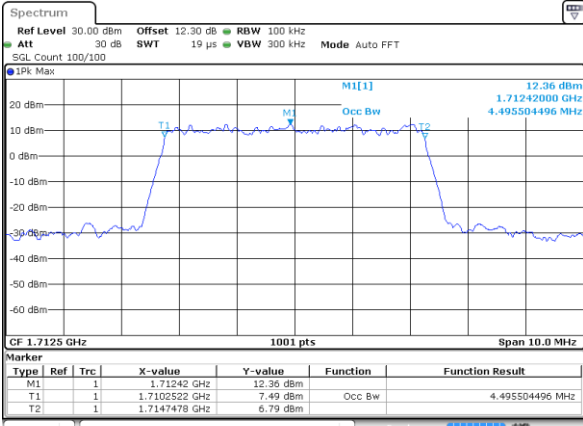

Highest Channel / 3MHz / 16QAM

Date: 22 JUL 2020 16:38:25

LTE Band 66

Lowest Channel / 5MHz / QPSK

Date: 22 JUL 2020 16:39:03

Lowest Channel / 5MHz / 16QAM

Date: 22 JUL 2020 16:39:15

Middle Channel / 5MHz / QPSK

Date: 22 JUL 2020 16:39:52

Middle Channel / 5MHz / 16QAM

Date: 22 JUL 2020 16:40:04

Highest Channel / 5MHz / QPSK

Date: 22 JUL 2020 16:40:40

Highest Channel / 5MHz / 16QAM

Date: 22 JUL 2020 16:40:53

LTE Band 66