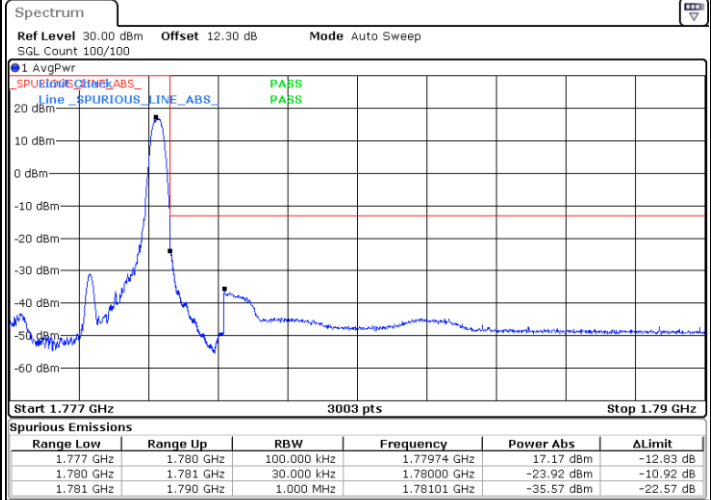

Highest Band Edge / 1 RB

Date: 22 JUL 2020 14:10:03

Date: 22 JUL 2020 14:17:05

Lowest Band Edge / Full RB

Highest Band Edge / Full RB

Date: 22 JUL 2020 14:12:10

Date: 22 JUL 2020 14:19:12

LTE Band 66 / 1.4MHz / 64QAM

Lowest Band Edge / 1 RB

Highest Band Edge / 1 RB

Date: 22 JUL 2020 16:30:53

Date: 22 JUL 2020 14:33:43

Lowest Band Edge / Full RB

Highest Band Edge / Full RB

Date: 22 JUL 2020 14:31:58

Date: 22 JUL 2020 14:34:47

LTE Band 66 / 3MHz / QPSK

Lowest Band Edge / 1RB

Date: 22 JUL 2020 15:01:33

Highest Band Edge / 1 RB

Date: 22 JUL 2020 15:07:02

Lowest Band Edge / Full RB

Date: 22 JUL 2020 15:02:54

Highest Band Edge / Full RB

Date: 22 JUL 2020 15:08:23

LTE Band 66 / 3MHz / 16QAM

Lowest Band Edge / 1 RB

Date: 22 JUL 2020 15:02:14

Highest Band Edge / 1 RB

Date: 22 JUL 2020 15:07:43

Lowest Band Edge / Full RB

Date: 22 JUL 2020 15:03:35