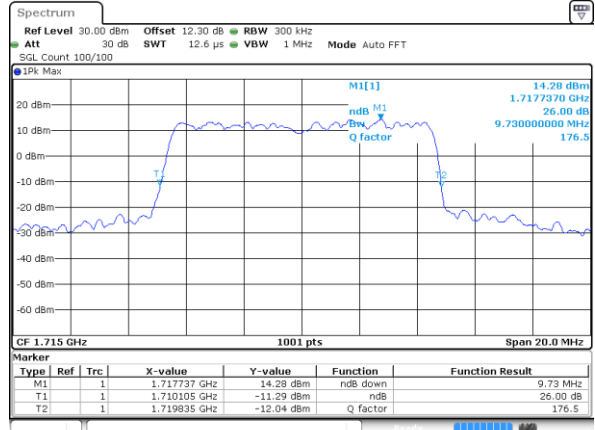

Lowest Channel / 10MHz / 16QAM

Date: 22 JUL 2020 16:42:07