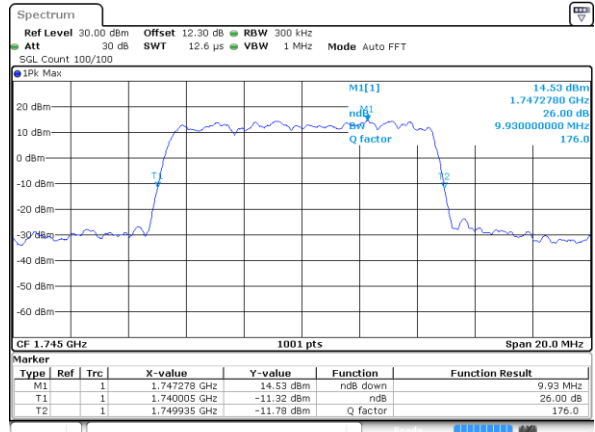

Date: 26 JUL 2020 14:52:00

LTE Band 66

Lowest Channel / 5MHz / 64QAM

Date: 26 JUL 2020 14:49:29

Lowest Channel / 10MHz / 64QAM

Date: 26 JUL 2020 14:47:54

Middle Channel / 5MHz / 64QAM

Date: 26 JUL 2020 14:49:52

Middle Channel / 10MHz / 64QAM

Date: 26 JUL 2020 14:48:16

Highest Channel / 5MHz / 64QAM

Date: 26 JUL 2020 14:50:16

Highest Channel / 10MHz / 64QAM

Date: 26 JUL 2020 14:48:43

LTE Band 66

Lowest Channel / 15MHz / 64QAM