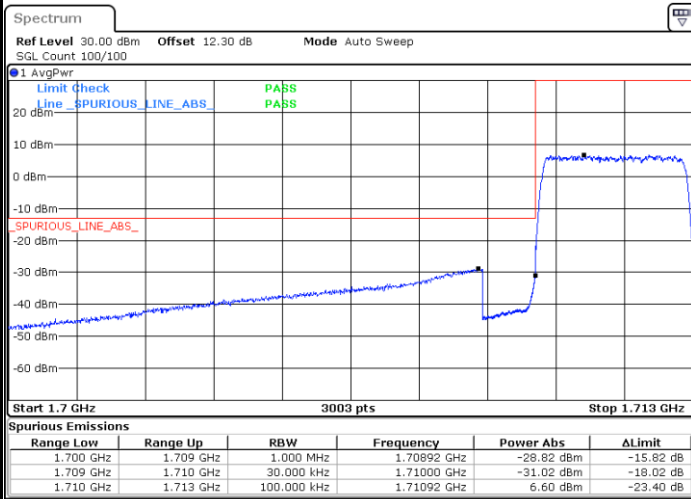

LTE Band 66 / 3MHz / QPSK

Lowest Band Edge / 1RB

Date: 22 JUL 2020 15:01:33

Highest Band Edge / 1 RB

Date: 22 JUL 2020 15:07:02

Lowest Band Edge / Full RB

Date: 22 JUL 2020 15:02:54

Highest Band Edge / Full RB

Date: 22 JUL 2020 15:08:23

LTE Band 66 / 3MHz / 16QAM

Lowest Band Edge / 1 RB

Date: 22 JUL 2020 15:02:14

Highest Band Edge / 1 RB

Date: 22 JUL 2020 15:07:43

Lowest Band Edge / Full RB

Date: 22 JUL 2020 15:03:35

Highest Band Edge / Full RB

Date: 22 JUL 2020 15:09:04

LTE Band 66 / 3MHz / 64QAM

Lowest Band Edge / 1 RB

Date: 22 JUL 2020 15:11:08

Highest Band Edge / 1 RB

Date: 22 JUL 2020 15:13:52

Lowest Band Edge / Full RB

Date: 22 JUL 2020 15:11:48

Highest Band Edge / Full RB

Date: 22 JUL 2020 15:14:32

LTE Band 66 / 5MHz / QPSK

Lowest Band Edge / 1 RB

Highest Band Edge / 1 RB

Date: 22 JUL 2020 15:20:42

Date: 22 JUL 2020 15:26:10