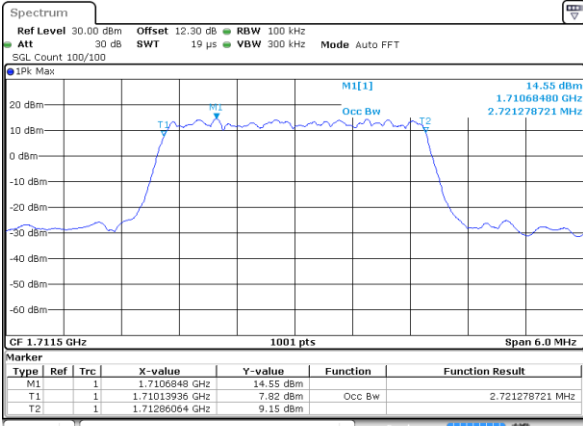

Date: 22 JUL 2020 16:35:08

Highest Channel / 1.4MHz / QPSK

Date: 22 JUL 2020 16:35:45

Highest Channel / 1.4MHz / 16QAM

Date: 22 JUL 2020 16:35:58

LTE Band 66

Lowest Channel / 3MHz / QPSK

Date: 22 JUL 2020 16:36:35