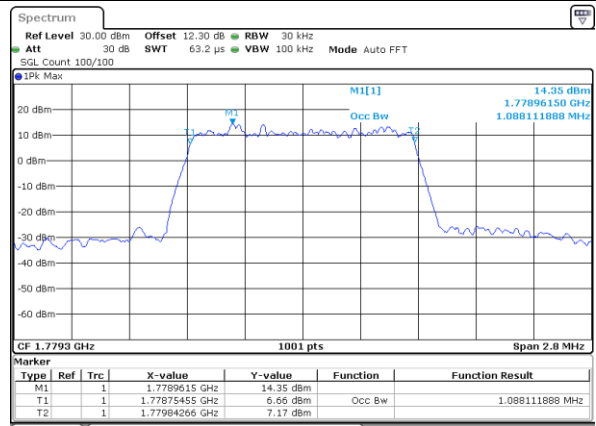

LTE Band 66

Lowest Channel / 1.4MHz / QPSK

Date: 22 JUL 2020 16:34:08

Lowest Channel / 1.4MHz / 16QAM

Date: 22 JUL 2020 16:34:20

Middle Channel / 1.4MHz / QPSK

Date: 22 JUL 2020 16:34:56

Middle Channel / 1.4MHz / 16QAM

Date: 22 JUL 2020 16:35:08

Highest Channel / 1.4MHz / QPSK

Date: 22 JUL 2020 16:35:45

Highest Channel / 1.4MHz / 16QAM

Date: 22 JUL 2020 16:35:58

LTE Band 66

Lowest Channel / 3MHz / QPSK

Date: 22 JUL 2020 16:36:35