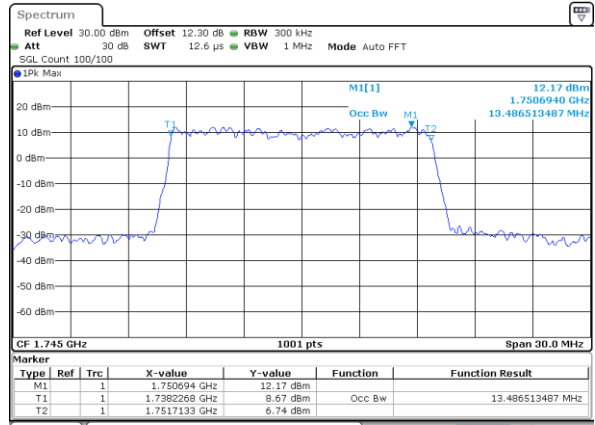

Middle Channel / 15MHz / 16QAM

Date: 22 JUL 2020 16:44:58