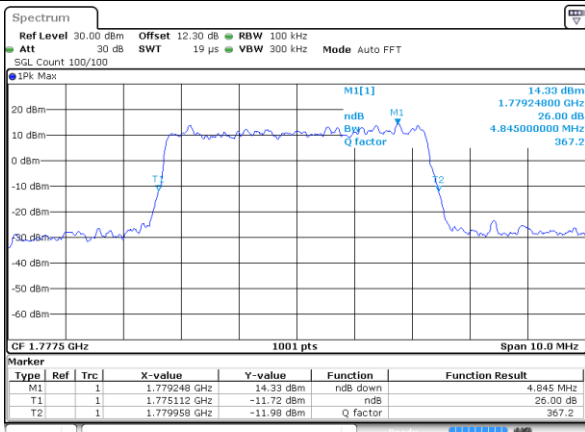

Date: 26 JUL 2020 14:52:00

LTE Band 66

Lowest Channel / 5MHz / 64QAM

Date: 26 JUL 2020 14:49:29

Lowest Channel / 10MHz / 64QAM

Date: 26 JUL 2020 14:47:54

Middle Channel / 5MHz / 64QAM

Date: 26 JUL 2020 14:49:52

Middle Channel / 10MHz / 64QAM

Date: 26 JUL 2020 14:48:16

Highest Channel / 5MHz / 64QAM

Date: 26 JUL 2020 14:50:16

Highest Channel / 10MHz / 64QAM

Date: 26 JUL 2020 14:48:43

LTE Band 66

Lowest Channel / 15MHz / 64QAM