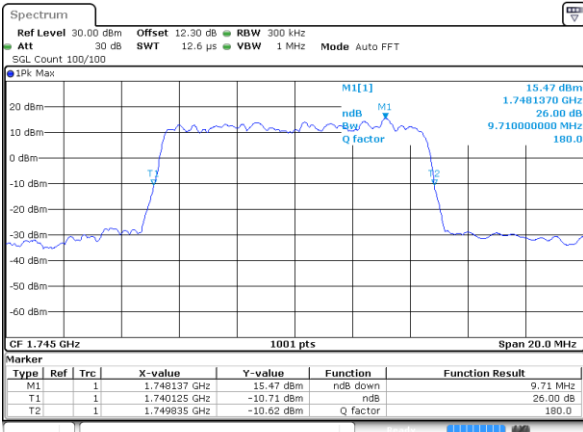

Middle Channel / 10MHz / QPSK

Date: 22 JUL 2020 16:42:43