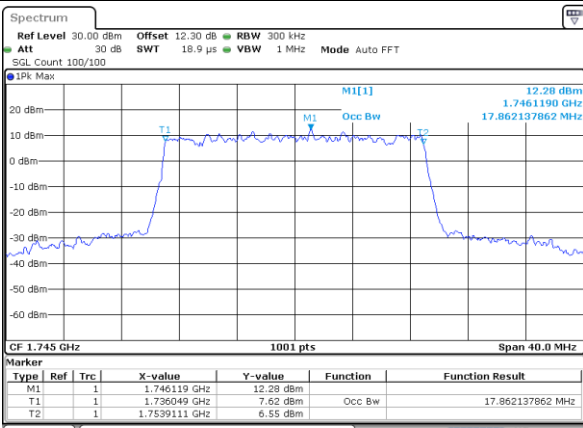

Date: 22 JUL 2020 16:45:47

LTE Band 66

Lowest Channel / 20MHz / QPSK

Date: 22 JUL 2020 16:46:24

Lowest Channel / 20MHz / 16QAM

Date: 22 JUL 2020 16:46:37

Middle Channel / 20MHz / QPSK

Date: 22 JUL 2020 16:47:13

Middle Channel / 20MHz / 16QAM

Date: 22 JUL 2020 16:47:26

Highest Channel / 20MHz / QPSK

Date: 22 JUL 2020 16:48:03

Highest Channel / 20MHz / 16QAM

Date: 22 JUL 2020 16:48:15

LTE Band 66

Lowest Channel / 1.4MHz / 64QAM