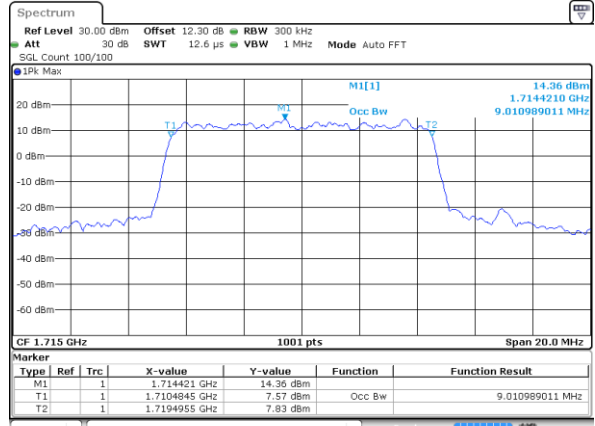

Lowest Channel / 10MHz / 16QAM

Date: 22 JUL 2020 16:41:42