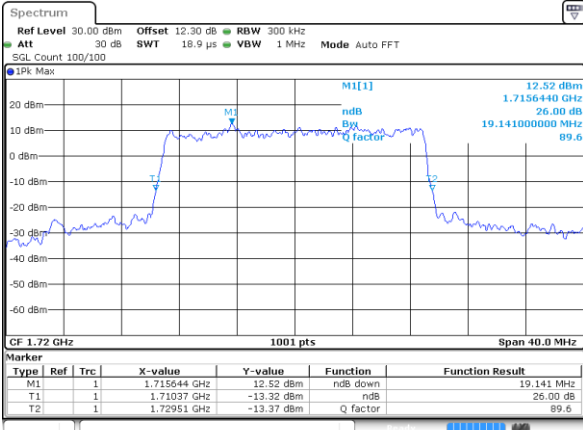

LTE Band 66

Lowest Channel / 20MHz / QPSK

Date: 22 JUL 2020 16:46:49