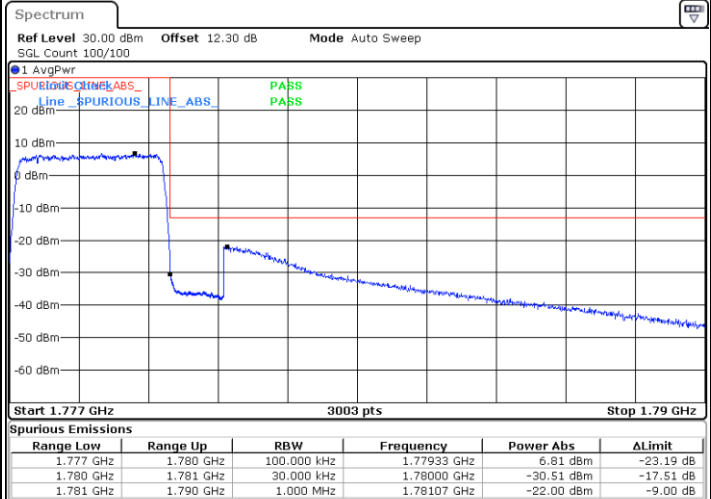

Date: 22 JUL 2020 15:08:23

LTE Band 66 / 3MHz / 16QAM

Lowest Band Edge / 1 RB

Date: 22 JUL 2020 15:02:14

Highest Band Edge / 1 RB

Date: 22 JUL 2020 15:07:43

Lowest Band Edge / Full RB

Date: 22 JUL 2020 15:03:35

Highest Band Edge / Full RB

Date: 22 JUL 2020 15:09:04

LTE Band 66 / 3MHz / 64QAM

Lowest Band Edge / 1 RB

Date: 22 JUL 2020 15:11:08

Highest Band Edge / 1 RB

Date: 22 JUL 2020 15:13:52

Lowest Band Edge / Full RB

Date: 22 JUL 2020 15:11:48

Highest Band Edge / Full RB

Date: 22 JUL 2020 15:14:32

LTE Band 66 / 5MHz / QPSK

Lowest Band Edge / 1 RB

Highest Band Edge / 1 RB

Date: 22 JUL 2020 15:20:42

Date: 22 JUL 2020 15:26:10

Lowest Band Edge / Full RB

Highest Band Edge / Full RB

Date: 22 JUL 2020 15:22:03

Date: 22 JUL 2020 15:27:32

LTE Band 66 / 5MHz / 16QAM

Lowest Band Edge / 1RB

Date: 22 JUL 2020 15:21:22

Highest Band Edge / 1 RB