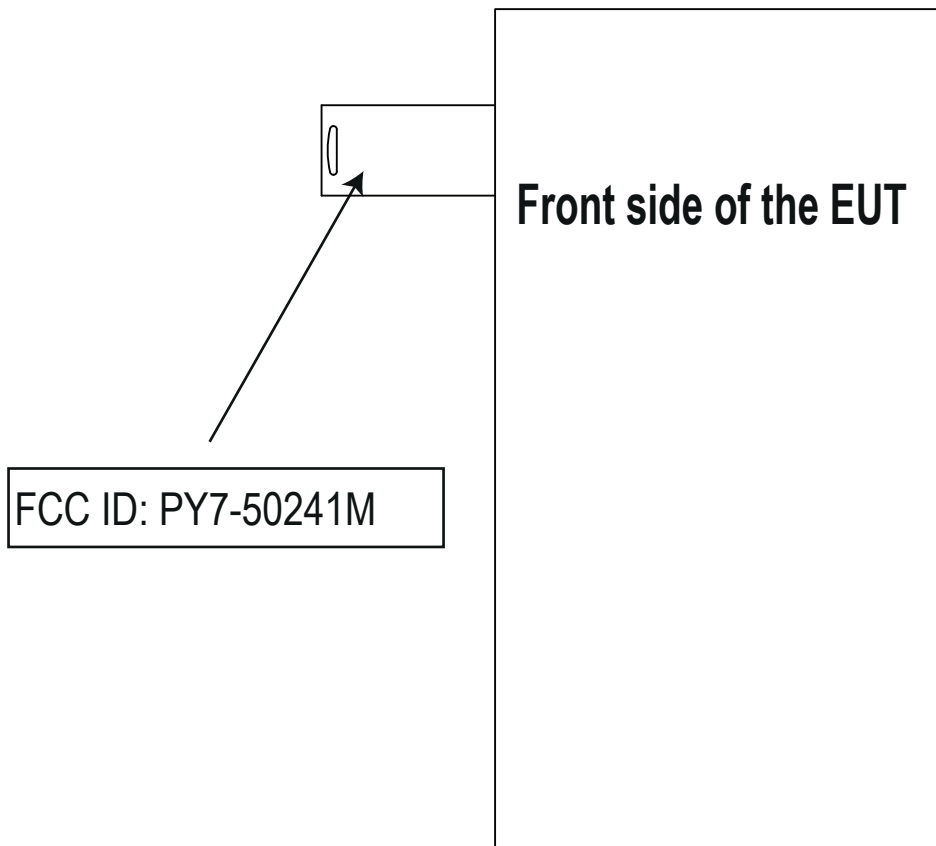

Label and Label Location PY7-50241M

The FCC ID is not on the exterior of the device but labelling meets the conditions allowed in KDB 784748 for the label to be placed in a user accessible area:

1. The device is handheld;
2. The quick start manual directs the user where to find the FCC label;
3. The user does not require any special tools to access the FCC label and the label is not removable;
4. The FCC ID is on the label, FCC15.19(a) statement in manual due to device size;
5. The label tray which has FCC ID is stored in the same place of the SIM card tray. Pull it out to exhibit FCC ID. Please refer to startup guide for detail.