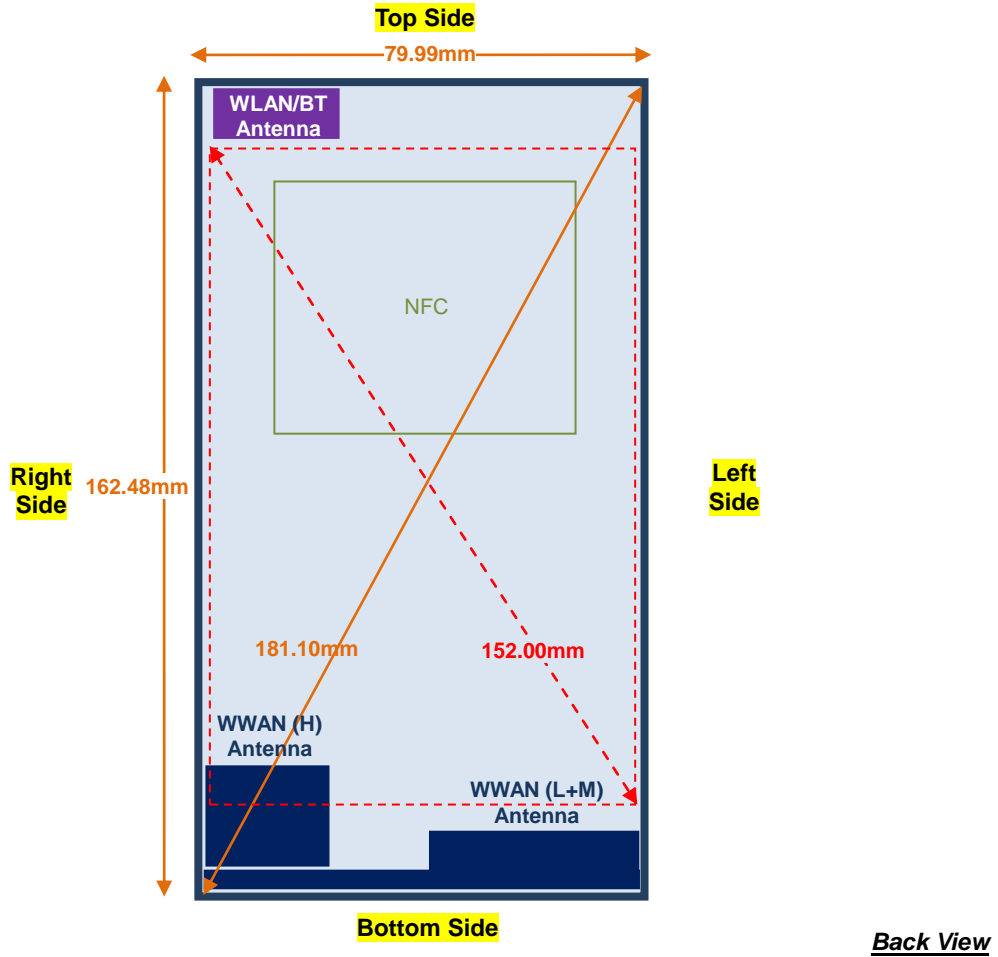

### Appendix D. Antenna Location

<Mobile Phone>

Overall diagonal	181.10 mm
Display diagonal	152.00 mm

**Appendix D. SAR Test Setup Photos**

**Right Cheek**

**Right Tilted**

**Left Cheek**

**Left Tilted**

Front, Test Separation 0 mm

Back, Test Separation 0 mm

Top Side, Test Separation 0 mm

Right Side, Test Separation 0 mm

Front, Test Separation 10 mm

Back, Test Separation 10 mm

Left Side, Test Separation 10 mm

Right Side, Test Separation 10 mm

Top Side, Test Separation 10 mm

Bottom Side, Test Separation 10 mm

Front, Test Separation 15 mm

Back, Test Separation 15 mm