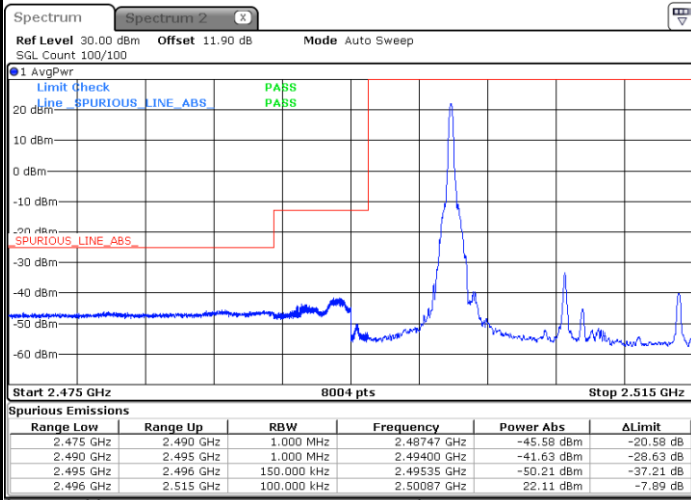

Lowest Band Edge / Full RB

Date: 24 AUG.2017 13:47:13

Highest Band Edge / Full RB

Date: 24 AUG.2017 13:56:43

LTE Band 7 / 10MHz / 64QAM

Lowest Band Edge / 1 RB

Date: 19.OCT.2017 16:37:00

Highest Band Edge / 1 RB

Date: 19.OCT.2017 16:41:45

Lowest Band Edge / Full RB

Date: 19.OCT.2017 16:38:09

Highest Band Edge / Full RB

Date: 19.OCT.2017 16:42:54

LTE Band 7 / 15MHz / QPSK

Lowest Band Edge / 1 RB

Date: 24 AUG 2017 14:00:19

Highest Band Edge / 1 RB

Date: 24 AUG 2017 14:11:18

Lowest Band Edge / Full RB

Date: 24 AUG 2017 14:02:37

Highest Band Edge / Full RB

Date: 24 AUG 2017 14:13:37

LTE Band 7 / 15MHz / 16QAM

Lowest Band Edge / 1 RB

Date: 24 AUG 2017 14:01:28

Highest Band Edge / 1 RB

Date: 24 AUG.2017 14:12:27

Lowest Band Edge / Full RB

Date: 24 AUG.2017 14:03:47

Highest Band Edge / Full RB

Date: 24 AUG 2017 14:14:46