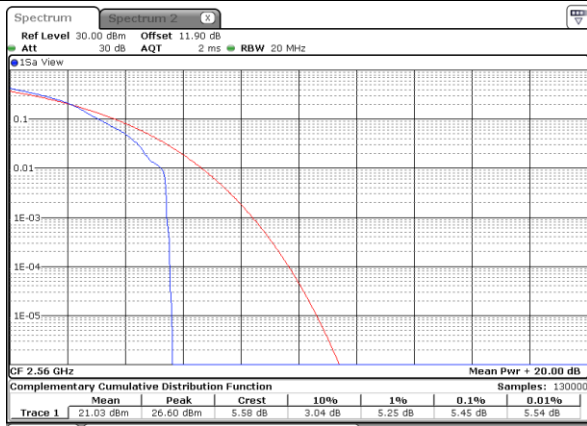

LTE Band 7 / 20MHz / 16QAM

Lowest Channel / 1RB

Date: 24 AUG 2017 14:35:51

Lowest Channel / Full RB

Date: 24 AUG 2017 14:36:00

Middle Channel / 1RB

Date: 24 AUG 2017 14:36:14

Middle Channel / Full RB

Date: 24 AUG 2017 14:36:25

Highest Channel / 1RB

Date: 24 AUG 2017 14:36:41

Highest Channel / Full RB

Date: 24 AUG 2017 14:36:51

LTE Band 7 / 20MHz / 64QAM

Lowest Channel / 1RB

Date: 19.OCT.2017 17:00:36

Lowest Channel / Full RB

Date: 19.OCT.2017 17:00:46

Middle Channel / 1RB

Date: 19.OCT.2017 17:01:13

Middle Channel / Full RB

Date: 19.OCT.2017 17:01:23

Highest Channel / 1RB

Date: 19.OCT.2017 17:01:42