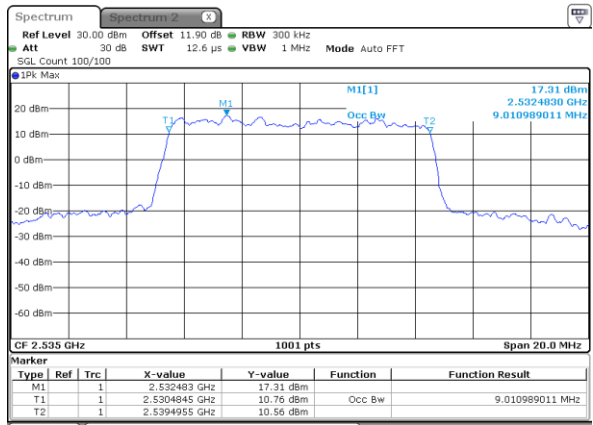

Date: 24 AUG 2017 11:34:34

Highest Channel / 5MHz / QPSK

Date: 24 AUG 2017 11:36:50

Highest Channel / 5MHz / 16QAM

Date: 24 AUG 2017 11:37:01

LTE Band 7

Lowest Channel / 10MHz / QPSK

Date: 24 AUG 2017 13:42:06

Lowest Channel / 10MHz / 16QAM

Date: 24 AUG 2017 13:42:16

Middle Channel / 10MHz / QPSK

Date: 24 AUG 2017 13:49:10

Middle Channel / 10MHz / 16QAM

Date: 24 AUG 2017 13:49:20

Highest Channel / 10MHz / QPSK

Date: 24 AUG 2017 13:51:36

Highest Channel / 10MHz / 16QAM

Date: 24 AUG 2017 13:51:46

LTE Band 7

Lowest Channel / 15MHz / QPSK

Date: 24 AUG 2017 13:58:40

Lowest Channel / 15MHz / 16QAM

Date: 24 AUG 2017 13:58:50

Middle Channel / 15MHz / QPSK

Date: 24 AUG 2017 14:05:43

Middle Channel / 15MHz / 16QAM

Date: 24 AUG 2017 14:05:53

Highest Channel / 15MHz / QPSK

Date: 24 AUG 2017 14:09:39

Highest Channel / 15MHz / 16QAM

Date: 24 AUG 2017 14:09:49

LTE Band 7