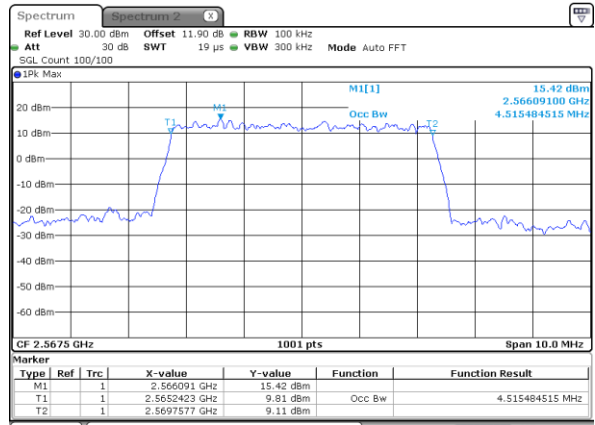

Middle Channel / 20MHz / 64QAM

Date: 19.OCT.2017 16:55:57

Highest Channel / 15MHz / 64QAM

Date: 19.OCT.2017 16:48:53

Highest Channel / 20MHz / 64QAM

Date: 19.OCT.2017 16:57:10

Occupied Bandwidth

Mode	LTE Band 7 : 99%OBW(MHz)											
BW	1.4MHz		3MHz		5MHz		10MHz		15MHz		20MHz	
Mod.	QPSK	16QAM	QPSK	16QAM	QPSK	16QAM	QPSK	16QAM	QPSK	16QAM	QPSK	16QAM
Lowest CH	-	-	-	-	4.47	4.49	9.11	8.99	13.46	13.49	18.3	18.38
Middle CH	-	-	-	-	4.48	4.5	8.99	9.01	13.43	13.4	18.22	18.22
Highest CH	-	-	-	-	4.48	4.52	9.03	9.01	13.4	13.4	18.34	18.26
Mode	LTE Band 7 : 99%OBW(MHz)											
BW	1.4MHz		3MHz		5MHz		10MHz		15MHz		20MHz	
Mod.	64QAM		64QAM		64QAM		64QAM		64QAM		64QAM	
Lowest CH	-	-	-	-	4.52	-	9.03	-	13.43	-	18.38	-
Middle CH	-	-	-	-	4.48	-	9.05	-	13.43	-	18.34	-
Highest CH	-	-	-	-	4.48	-	8.97	-	13.37	-	18.14	-

LTE Band 7

Lowest Channel / 5MHz / QPSK

Date: 24 AUG 2017 11:27:20

Lowest Channel / 5MHz / 16QAM

Date: 24 AUG 2017 11:27:30

Middle Channel / 5MHz / QPSK

Date: 24 AUG 2017 11:34:24

Middle Channel / 5MHz / 16QAM

Date: 24 AUG 2017 11:34:34

Highest Channel / 5MHz / QPSK

Date: 24 AUG 2017 11:36:50

Highest Channel / 5MHz / 16QAM

Date: 24 AUG 2017 11:37:01

LTE Band 7

Lowest Channel / 10MHz / QPSK

Date: 24 AUG 2017 13:42:06