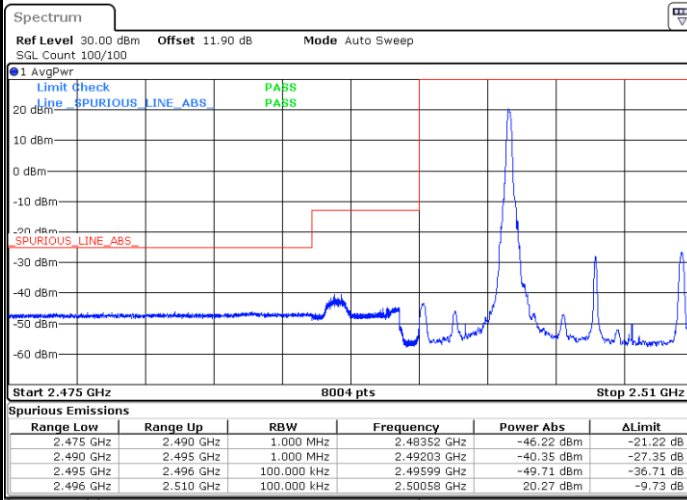

Date: 24 AUG.2017 13:46:03

Highest Band Edge / Full RB

Date: 24 AUG.2017 13:55:34

LTE Band 7 / 10MHz / 16QAM

Lowest Band Edge / 1 RB

Date: 24 AUG 2017 13:44:54

Highest Band Edge / 1 RB

Date: 24 AUG.2017 13:54:24

Lowest Band Edge / Full RB

Date: 24 AUG.2017 13:47:13

Highest Band Edge / Full RB

Date: 24 AUG.2017 13:56:43

LTE Band 7 / 10MHz / 64QAM

Lowest Band Edge / 1 RB

Date: 19.OCT.2017 16:37:00

Highest Band Edge / 1 RB

Date: 19.OCT.2017 16:41:45

Lowest Band Edge / Full RB

Date: 19.OCT.2017 16:38:09

Highest Band Edge / Full RB

Date: 19.OCT.2017 16:42:54

LTE Band 7 / 15MHz / QPSK

Lowest Band Edge / 1 RB

Date: 24 AUG 2017 14:00:19

Highest Band Edge / 1 RB

Date: 24 AUG 2017 14:11:18

Lowest Band Edge / Full RB

Date: 24 AUG 2017 14:02:37

Highest Band Edge / Full RB

Date: 24 AUG 2017 14:13:37

LTE Band 7 / 15MHz / 16QAM

Lowest Band Edge / 1 RB