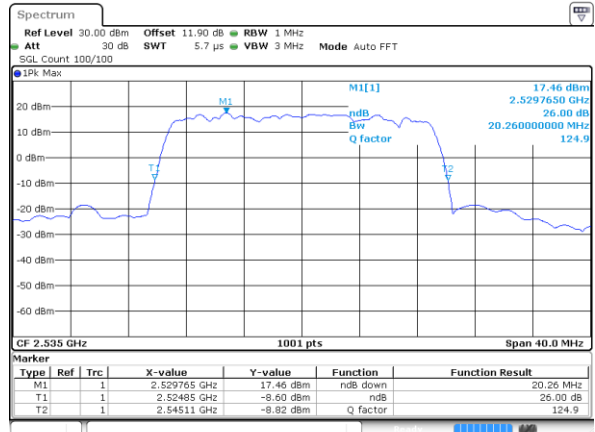

Date: 19.OCT.2017 16:40:36

LTE Band 7

Lowest Channel / 15MHz / 64QAM

Date: 19.OCT.2017 16:44:08

Lowest Channel / 20MHz / 64QAM

Date: 19.OCT.2017 16:52:25

Middle Channel / 15MHz / 64QAM

Date: 19.OCT.2017 16:47:39

Middle Channel / 20MHz / 64QAM

Date: 19.OCT.2017 16:55:57

Highest Channel / 15MHz / 64QAM

Date: 19.OCT.2017 16:48:53

Highest Channel / 20MHz / 64QAM

Date: 19.OCT.2017 16:57:10

Occupied Bandwidth

Mode	LTE Band 7 : 99%OBW(MHz)											
BW	1.4MHz		3MHz		5MHz		10MHz		15MHz		20MHz	
Mod.	QPSK	16QAM	QPSK	16QAM	QPSK	16QAM	QPSK	16QAM	QPSK	16QAM	QPSK	16QAM
Lowest CH	-	-	-	-	4.47	4.49	9.11	8.99	13.46	13.49	18.3	18.38
Middle CH	-	-	-	-	4.48	4.5	8.99	9.01	13.43	13.4	18.22	18.22
Highest CH	-	-	-	-	4.48	4.52	9.03	9.01	13.4	13.4	18.34	18.26
Mode	LTE Band 7 : 99%OBW(MHz)											
BW	1.4MHz		3MHz		5MHz		10MHz		15MHz		20MHz	
Mod.	64QAM		64QAM		64QAM		64QAM		64QAM		64QAM	
Lowest CH	-	-	-	-	4.52	-	9.03	-	13.43	-	18.38	-
Middle CH	-	-	-	-	4.48	-	9.05	-	13.43	-	18.34	-
Highest CH	-	-	-	-	4.48	-	8.97	-	13.37	-	18.14	-