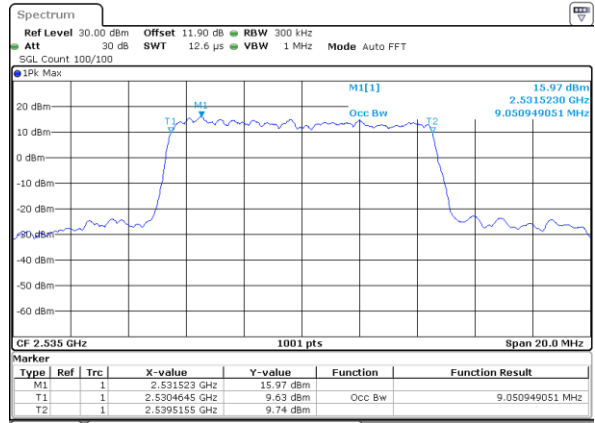

Highest Channel / 20MHz / QPSK

Date: 24 AUG 2017 14:26:13

Highest Channel / 20MHz / 16QAM

Date: 24 AUG 2017 14:26:23

LTE Band 7

Lowest Channel / 5MHz / 64QAM

Date: 19.OCT.2017 16:27:24

Lowest Channel / 10MHz / 64QAM

Date: 19.OCT.2017 16:35:41

Middle Channel / 5MHz / 64QAM

Date: 19.OCT.2017 16:30:56

Middle Channel / 10MHz / 64QAM

Date: 19.OCT.2017 16:39:13

Highest Channel / 5MHz / 64QAM

Date: 19.OCT.2017 16:32:09

Highest Channel / 10MHz / 64QAM