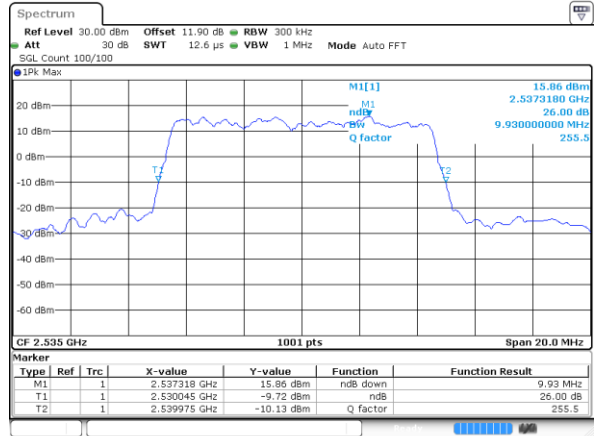

Highest Channel / 20MHz / QPSK

Date: 24 AUG 2017 14:26:33

Highest Channel / 20MHz / 16QAM

Date: 24 AUG 2017 14:26:43

LTE Band 7

Lowest Channel / 5MHz / 64QAM

Date: 19.OCT.2017 16:27:34

Lowest Channel / 10MHz / 64QAM

Date: 19.OCT.2017 16:35:51

Middle Channel / 5MHz / 64QAM

Date: 19.OCT.2017 16:31:06

Middle Channel / 10MHz / 64QAM

Date: 19.OCT.2017 16:39:23

Highest Channel / 5MHz / 64QAM

Date: 19.OCT.2017 16:32:19

Highest Channel / 10MHz / 64QAM