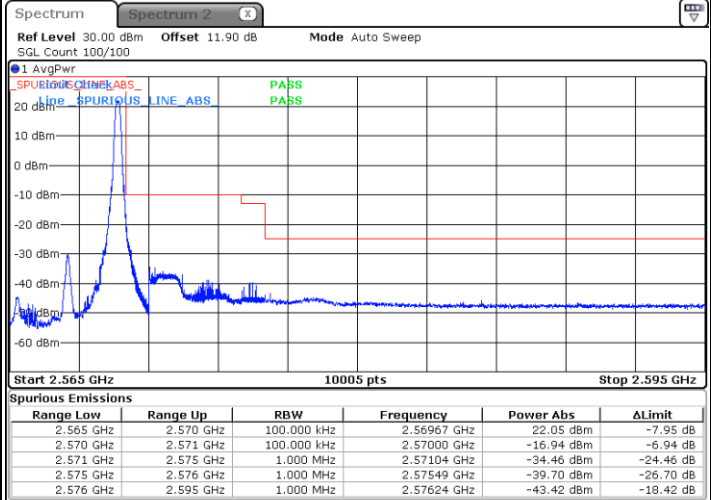

Date: 19.OCT.2017 16:40:26

LTE Band 7

Lowest Channel / 15MHz / 64QAM

Date: 19.OCT.2017 16:43:58

Lowest Channel / 20MHz / 64QAM

Date: 19.OCT.2017 16:52:15

Middle Channel / 15MHz / 64QAM

Date: 19.OCT.2017 16:47:30

Middle Channel / 20MHz / 64QAM

Date: 19.OCT.2017 16:55:47

Highest Channel / 15MHz / 64QAM

Date: 19.OCT.2017 16:48:43

Highest Channel / 20MHz / 64QAM

Date: 19.OCT.2017 16:57:00

Conducted Band Edge

LTE Band 7 / 5MHz / QPSK

Lowest Band Edge / 1 RB

Date: 24 AUG 2017 11:28:59

Highest Band Edge / 1 RB

Date: 24 AUG.2017 11:38:29

Lowest Band Edge / Full RB

Date: 24 AUG.2017 11:31:17

Highest Band Edge / Full RB

Date: 24 AUG.2017 13:38:00

LTE Band 7 / 5MHz / 16QAM

Lowest Band Edge / 1 RB

Date: 24 AUG 2017 11:30:08

Highest Band Edge / 1 RB

Date: 24 AUG 2017 11:39:39

Lowest Band Edge / Full RB

Date: 24 AUG 2017 11:32:27

Highest Band Edge / Full RB