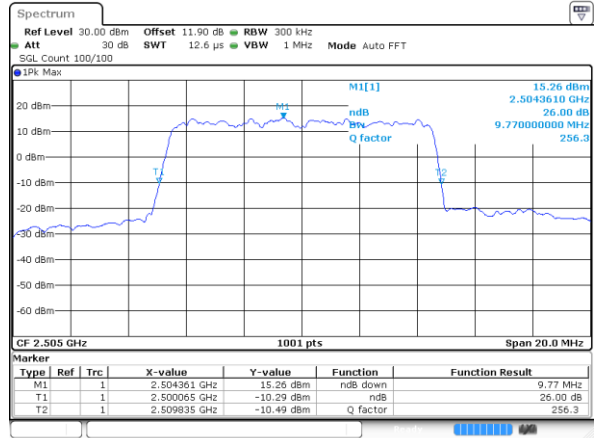

Highest Channel / 20MHz / QPSK

Date: 24 AUG 2017 14:26:33

Highest Channel / 20MHz / 16QAM

Date: 24 AUG 2017 14:26:43

LTE Band 7

Lowest Channel / 5MHz / 64QAM

Date: 19.OCT.2017 16:27:34

Lowest Channel / 10MHz / 64QAM