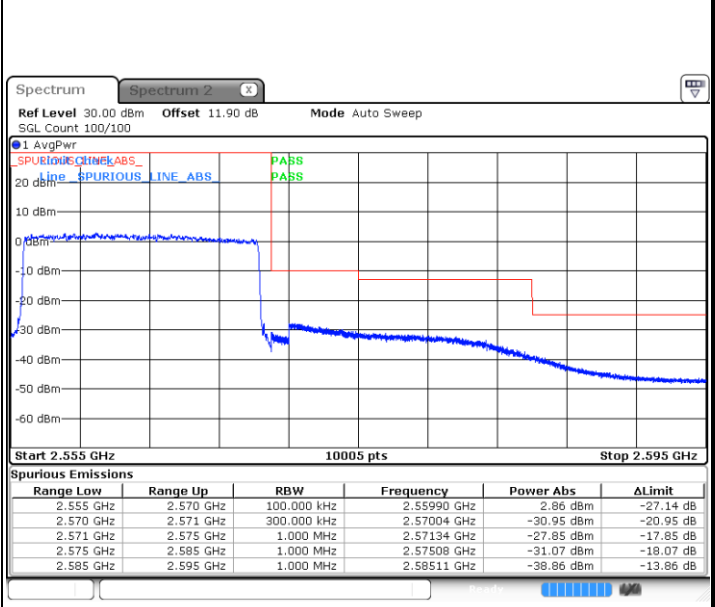

Lowest Band Edge / Full RB

Date: 24 AUG.2017 13:47:13

Highest Band Edge / Full RB

Date: 24 AUG.2017 13:56:43

LTE Band 7 / 10MHz / 64QAM

Lowest Band Edge / 1 RB

Date: 19.OCT.2017 16:37:00

Highest Band Edge / 1 RB

Date: 19.OCT.2017 16:41:45

Lowest Band Edge / Full RB

Date: 19.OCT.2017 16:38:09

Highest Band Edge / Full RB

Date: 19.OCT.2017 16:42:54

LTE Band 7 / 15MHz / QPSK

Lowest Band Edge / 1 RB

Date: 24 AUG 2017 14:00:19

Highest Band Edge / 1 RB

Date: 24 AUG 2017 14:11:18

Lowest Band Edge / Full RB

Date: 24 AUG 2017 14:02:37

Highest Band Edge / Full RB

Date: 24 AUG 2017 14:13:37

LTE Band 7 / 15MHz / 16QAM

Lowest Band Edge / 1 RB

Date: 24 AUG 2017 14:01:28

Highest Band Edge / 1 RB

Date: 24 AUG.2017 14:12:27

Lowest Band Edge / Full RB

Date: 24 AUG.2017 14:03:47

Highest Band Edge / Full RB

Date: 24 AUG 2017 14:14:46