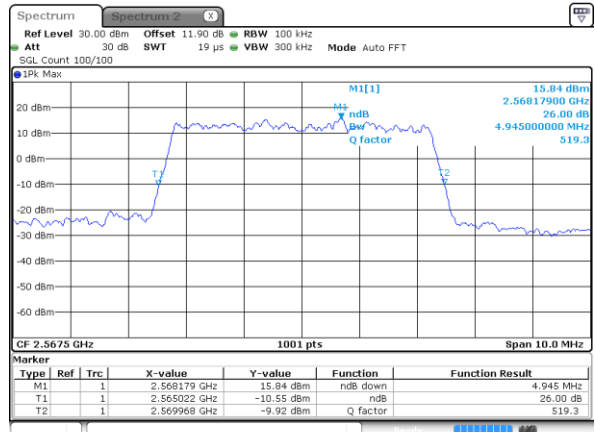

Highest Channel / Full RB

Date: 19.OCT.2017 17:01:57

26dB Bandwidth

Mode	LTE Band 7 : 26dB BW(MHz)											
BW	1.4MHz		3MHz		5MHz		10MHz		15MHz		20MHz	
Mod.	QPSK	16QAM	QPSK	16QAM	QPSK	16QAM	QPSK	16QAM	QPSK	16QAM	QPSK	16QAM
Lowest CH	-	-	-	-	4.95	4.90	9.67	9.77	14.48	14.30	20.26	20.26
Middle CH	-	-	-	-	4.88	4.84	9.67	9.77	14.36	14.24	20.18	20.02
Highest CH	-	-	-	-	4.88	4.95	9.79	9.85	14.51	14.33	20.14	20.14
Mode	LTE Band 7 : 26dB BW(MHz)											
BW	1.4MHz		3MHz		5MHz		10MHz		15MHz		20MHz	
Mod.	64QAM		64QAM		64QAM		64QAM		64QAM		64QAM	
Lowest CH	-	-	-	-	4.95	-	9.77	-	14.42	-	20.18	-
Middle CH	-	-	-	-	4.93	-	9.93	-	14.54	-	20.26	-
Highest CH	-	-	-	-	4.90	-	9.81	-	14.21	-	20.06	-

LTE Band 7

Lowest Channel / 5MHz / QPSK

Date: 24 AUG 2017 11:27:40

Lowest Channel / 5MHz / 16QAM

Date: 24 AUG 2017 11:27:50

Middle Channel / 5MHz / QPSK

Date: 24 AUG 2017 11:34:44

Middle Channel / 5MHz / 16QAM

Date: 24 AUG 2017 11:34:54

Highest Channel / 5MHz / QPSK

Date: 24 AUG 2017 11:37:11

Highest Channel / 5MHz / 16QAM

Date: 24 AUG 2017 11:37:21

LTE Band 7

Lowest Channel / 10MHz / QPSK

Date: 24 AUG 2017 13:42:26