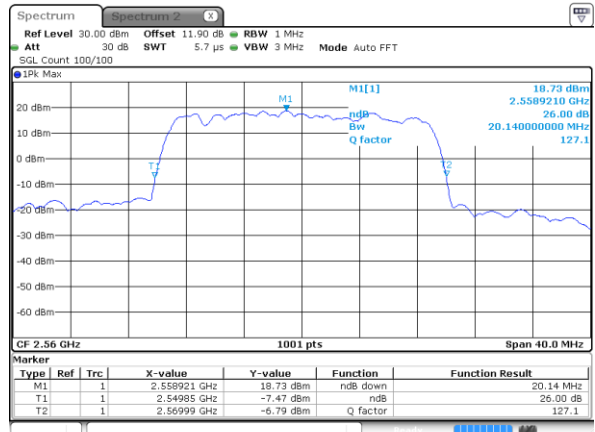

Date: 24 AUG 2017 14:06:03

Middle Channel / 15MHz / 16QAM

Date: 24 AUG 2017 14:06:13

Highest Channel / 15MHz / QPSK

Date: 24 AUG 2017 14:09:59

Highest Channel / 15MHz / 16QAM

Date: 24 AUG 2017 14:10:09

LTE Band 7

Lowest Channel / 20MHz / QPSK

Date: 24 AUG 2017 14:17:03

Lowest Channel / 20MHz / 16QAM

Date: 24 AUG 2017 14:17:13

Middle Channel / 20MHz / QPSK

Date: 24 AUG 2017 14:24:06

Middle Channel / 20MHz / 16QAM

Date: 24 AUG 2017 14:24:16

Highest Channel / 20MHz / QPSK

Date: 24 AUG 2017 14:26:33

Highest Channel / 20MHz / 16QAM

Date: 24 AUG 2017 14:26:43

LTE Band 7

Lowest Channel / 5MHz / 64QAM

Date: 19.OCT.2017 16:27:34

Lowest Channel / 10MHz / 64QAM