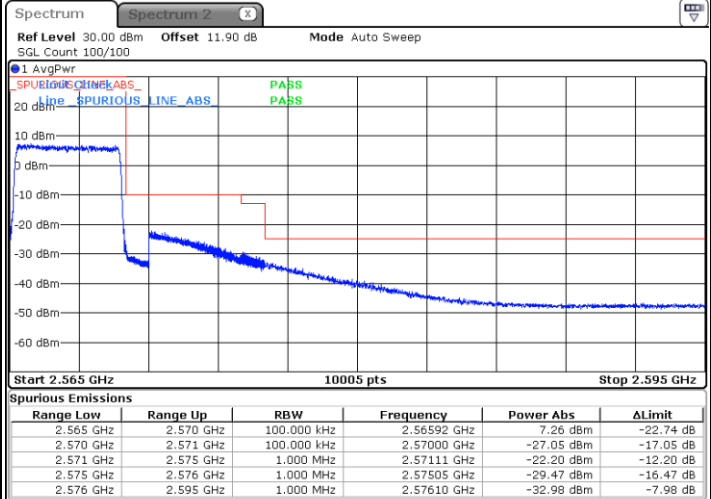

Lowest Band Edge / 1 RB

Date: 24 AUG 2017 11:28:59

Highest Band Edge / 1 RB

Date: 24 AUG.2017 11:38:29

Lowest Band Edge / Full RB

Date: 24 AUG.2017 11:31:17

Highest Band Edge / Full RB

Date: 24 AUG.2017 13:38:00

LTE Band 7 / 5MHz / 16QAM

Lowest Band Edge / 1 RB

Date: 24 AUG 2017 11:30:08

Highest Band Edge / 1 RB

Date: 24 AUG 2017 11:39:39

Lowest Band Edge / Full RB

Date: 24 AUG 2017 11:32:27

Highest Band Edge / Full RB

Date: 24 AUG 2017 13:40:09

LTE Band 7 / 5MHz / 64QAM

Lowest Band Edge / 1RB

Date: 19.OCT.2017 16:28:43

Highest Band Edge / 1 RB

Date: 19.OCT.2017 16:33:28

Lowest Band Edge / Full RB

Date: 19.OCT.2017 16:29:52

Highest Band Edge / Full RB

Date: 19.OCT.2017 16:34:37

LTE Band 7 / 10MHz / QPSK

Lowest Band Edge / 1 RB

Date: 24 AUG 2017 13:43:45

Highest Band Edge / 1 RB

Date: 24 AUG.2017 13:53:15

Lowest Band Edge / Full RB