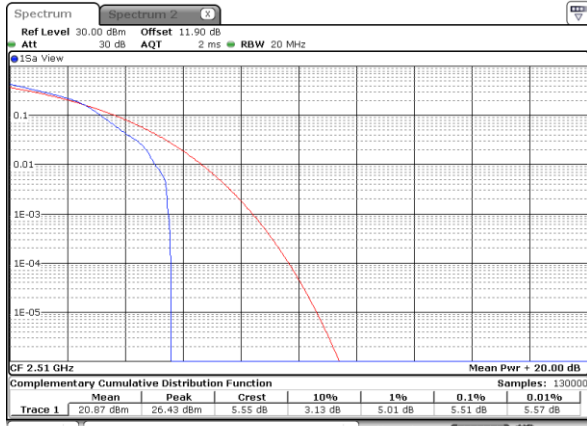

LTE Band 7 / 20MHz / 16QAM

Lowest Channel / 1RB

Date: 24 AUG 2017 14:35:51

Lowest Channel / Full RB

Date: 24 AUG 2017 14:36:00

Middle Channel / 1RB

Date: 24 AUG 2017 14:36:14

Middle Channel / Full RB

Date: 24 AUG 2017 14:36:25

Highest Channel / 1RB

Date: 24 AUG 2017 14:36:41

Highest Channel / Full RB

Date: 24 AUG 2017 14:36:51

LTE Band 7 / 20MHz / 64QAM

Lowest Channel / 1RB

Date: 19.OCT.2017 17:00:36