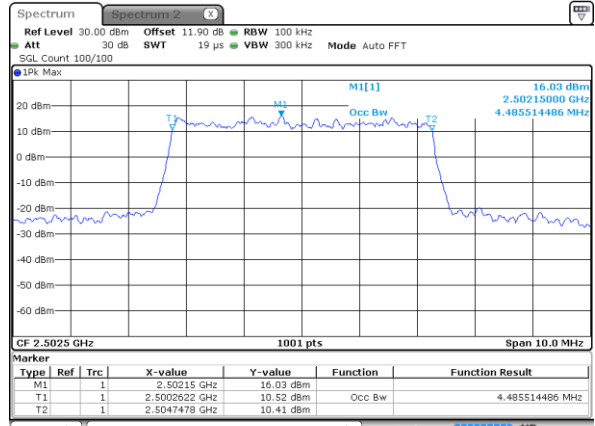

Middle Channel / 20MHz / 64QAM

Date: 19.OCT.2017 16:55:57

Highest Channel / 15MHz / 64QAM

Date: 19.OCT.2017 16:48:53

Highest Channel / 20MHz / 64QAM

Date: 19.OCT.2017 16:57:10

Occupied Bandwidth

Mode	LTE Band 7 : 99%OBW(MHz)											
BW	1.4MHz		3MHz		5MHz		10MHz		15MHz		20MHz	
Mod.	QPSK	16QAM	QPSK	16QAM	QPSK	16QAM	QPSK	16QAM	QPSK	16QAM	QPSK	16QAM
Lowest CH	-	-	-	-	4.47	4.49	9.11	8.99	13.46	13.49	18.3	18.38
Middle CH	-	-	-	-	4.48	4.5	8.99	9.01	13.43	13.4	18.22	18.22
Highest CH	-	-	-	-	4.48	4.52	9.03	9.01	13.4	13.4	18.34	18.26
Mode	LTE Band 7 : 99%OBW(MHz)											
BW	1.4MHz		3MHz		5MHz		10MHz		15MHz		20MHz	
Mod.	64QAM		64QAM		64QAM		64QAM		64QAM		64QAM	
Lowest CH	-	-	-	-	4.52	-	9.03	-	13.43	-	18.38	-
Middle CH	-	-	-	-	4.48	-	9.05	-	13.43	-	18.34	-
Highest CH	-	-	-	-	4.48	-	8.97	-	13.37	-	18.14	-

LTE Band 7

Lowest Channel / 5MHz / QPSK

Date: 24 AUG 2017 11:27:20

Lowest Channel / 5MHz / 16QAM

Date: 24 AUG 2017 11:27:30

Middle Channel / 5MHz / QPSK

Date: 24 AUG 2017 11:34:24

Middle Channel / 5MHz / 16QAM

Date: 24 AUG 2017 11:34:34

Highest Channel / 5MHz / QPSK

Date: 24 AUG 2017 11:36:50

Highest Channel / 5MHz / 16QAM

Date: 24 AUG 2017 11:37:01

LTE Band 7

Lowest Channel / 10MHz / QPSK

Date: 24 AUG 2017 13:42:06