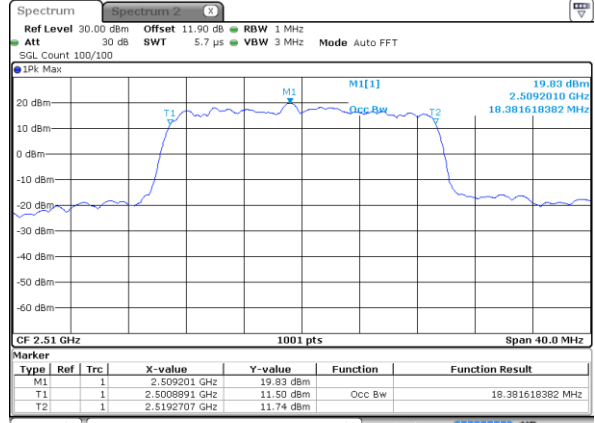

Highest Channel / 10MHz / 16QAM

Date: 24 AUG 2017 13:51:46

LTE Band 7

Lowest Channel / 15MHz / QPSK

Date: 24 AUG 2017 13:58:40

Lowest Channel / 15MHz / 16QAM

Date: 24 AUG 2017 13:58:50

Middle Channel / 15MHz / QPSK

Date: 24 AUG 2017 14:05:43

Middle Channel / 15MHz / 16QAM

Date: 24 AUG 2017 14:05:53

Highest Channel / 15MHz / QPSK

Date: 24 AUG 2017 14:09:39

Highest Channel / 15MHz / 16QAM

Date: 24 AUG 2017 14:09:49

LTE Band 7

Lowest Channel / 20MHz / QPSK

Date: 24 AUG 2017 14:16:43

Lowest Channel / 20MHz / 16QAM

Date: 24 AUG 2017 14:16:53

Middle Channel / 20MHz / QPSK

Date: 24 AUG 2017 14:23:47

Middle Channel / 20MHz / 16QAM

Date: 24 AUG 2017 14:23:57

Highest Channel / 20MHz / QPSK

Date: 24 AUG 2017 14:26:13

Highest Channel / 20MHz / 16QAM

Date: 24 AUG 2017 14:26:23

LTE Band 7

Lowest Channel / 5MHz / 64QAM

Date: 19.OCT.2017 16:27:24

Lowest Channel / 10MHz / 64QAM