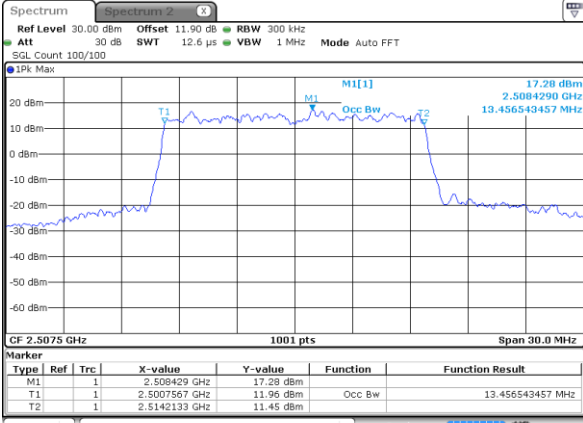

Lowest Channel / 10MHz / 16QAM

Date: 24 AUG 2017 13:42:16

Middle Channel / 10MHz / QPSK

Date: 24 AUG 2017 13:49:10

Middle Channel / 10MHz / 16QAM

Date: 24 AUG 2017 13:49:20

Highest Channel / 10MHz / QPSK

Date: 24 AUG 2017 13:51:36

Highest Channel / 10MHz / 16QAM

Date: 24 AUG 2017 13:51:46

LTE Band 7

Lowest Channel / 15MHz / QPSK

Date: 24 AUG 2017 13:58:40

Lowest Channel / 15MHz / 16QAM

Date: 24 AUG 2017 13:58:50

Middle Channel / 15MHz / QPSK

Date: 24 AUG 2017 14:05:43

Middle Channel / 15MHz / 16QAM

Date: 24 AUG 2017 14:05:53

Highest Channel / 15MHz / QPSK

Date: 24 AUG 2017 14:09:39

Highest Channel / 15MHz / 16QAM

Date: 24 AUG 2017 14:09:49

LTE Band 7