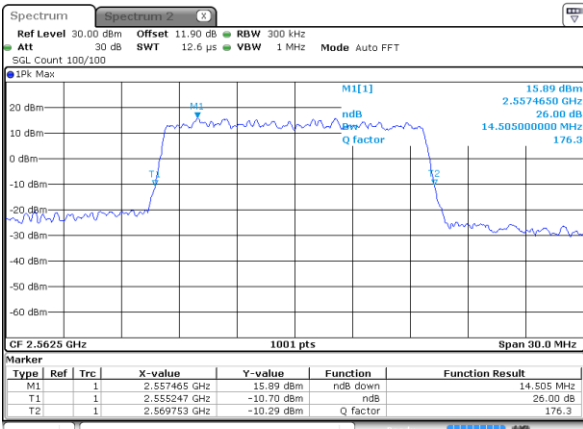

Highest Channel / 10MHz / 16QAM

Date: 24 AUG 2017 13:52:06

LTE Band 7

Lowest Channel / 15MHz / QPSK

Date: 24 AUG 2017 13:59:00

Lowest Channel / 15MHz / 16QAM

Date: 24 AUG 2017 13:59:10

Middle Channel / 15MHz / QPSK

Date: 24 AUG 2017 14:06:03

Middle Channel / 15MHz / 16QAM

Date: 24 AUG 2017 14:06:13

Highest Channel / 15MHz / QPSK

Date: 24 AUG 2017 14:09:59

Highest Channel / 15MHz / 16QAM

Date: 24 AUG 2017 14:10:09

LTE Band 7