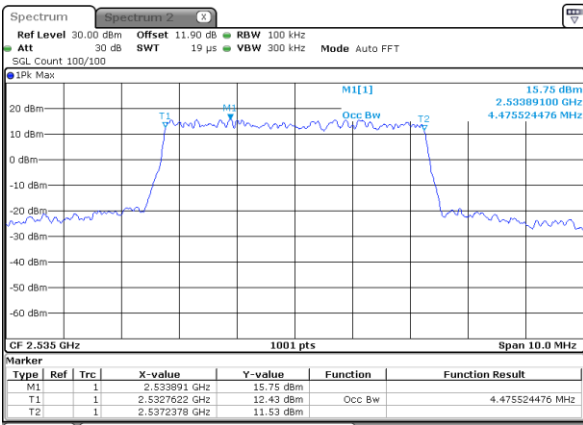

Middle Channel / 20MHz / 64QAM

Date: 19.OCT.2017 16:55:57

Highest Channel / 15MHz / 64QAM

Date: 19.OCT.2017 16:48:53

Highest Channel / 20MHz / 64QAM

Date: 19.OCT.2017 16:57:10

Occupied Bandwidth

Mode	LTE Band 7 : 99%OBW(MHz)											
BW	1.4MHz		3MHz		5MHz		10MHz		15MHz		20MHz	
Mod.	QPSK	16QAM	QPSK	16QAM	QPSK	16QAM	QPSK	16QAM	QPSK	16QAM	QPSK	16QAM
Lowest CH	-	-	-	-	4.47	4.49	9.11	8.99	13.46	13.49	18.3	18.38
Middle CH	-	-	-	-	4.48	4.5	8.99	9.01	13.43	13.4	18.22	18.22
Highest CH	-	-	-	-	4.48	4.52	9.03	9.01	13.4	13.4	18.34	18.26
Mode	LTE Band 7 : 99%OBW(MHz)											
BW	1.4MHz		3MHz		5MHz		10MHz		15MHz		20MHz	
Mod.	64QAM		64QAM		64QAM		64QAM		64QAM		64QAM	
Lowest CH	-	-	-	-	4.52	-	9.03	-	13.43	-	18.38	-
Middle CH	-	-	-	-	4.48	-	9.05	-	13.43	-	18.34	-
Highest CH	-	-	-	-	4.48	-	8.97	-	13.37	-	18.14	-

LTE Band 7

Lowest Channel / 5MHz / QPSK

Date: 24 AUG 2017 11:27:20

Lowest Channel / 5MHz / 16QAM

Date: 24 AUG 2017 11:27:30

Middle Channel / 5MHz / QPSK

Date: 24 AUG 2017 11:34:24

Middle Channel / 5MHz / 16QAM

Date: 24 AUG 2017 11:34:34

Highest Channel / 5MHz / QPSK

Date: 24 AUG 2017 11:36:50

Highest Channel / 5MHz / 16QAM

Date: 24 AUG 2017 11:37:01

LTE Band 7

Lowest Channel / 10MHz / QPSK

Date: 24 AUG 2017 13:42:06