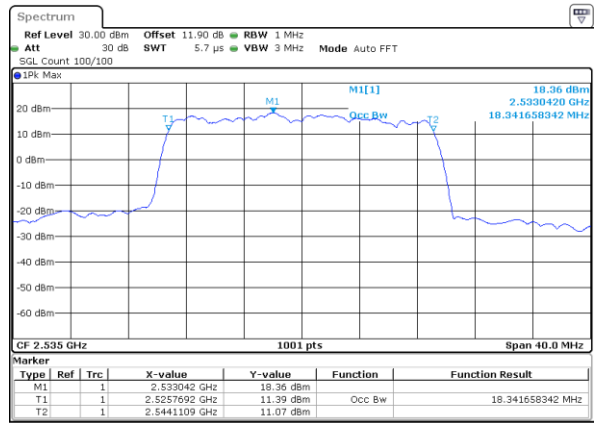

Date: 19.OCT.2017 16:35:41

Middle Channel / 5MHz / 64QAM

Date: 19.OCT.2017 16:30:56

Middle Channel / 10MHz / 64QAM

Date: 19.OCT.2017 16:39:13

Highest Channel / 5MHz / 64QAM

Date: 19.OCT.2017 16:32:09

Highest Channel / 10MHz / 64QAM

Date: 19.OCT.2017 16:40:26

LTE Band 7

Lowest Channel / 15MHz / 64QAM

Date: 19.OCT.2017 16:43:58

Lowest Channel / 20MHz / 64QAM

Date: 19.OCT.2017 16:52:15

Middle Channel / 15MHz / 64QAM

Date: 19.OCT.2017 16:47:30

Middle Channel / 20MHz / 64QAM

Date: 19.OCT.2017 16:55:47

Highest Channel / 15MHz / 64QAM

Date: 19.OCT.2017 16:48:43

Highest Channel / 20MHz / 64QAM

Date: 19.OCT.2017 16:57:00

Conducted Band Edge

LTE Band 7 / 5MHz / QPSK

Lowest Band Edge / 1 RB

Date: 24 AUG 2017 11:28:59

Highest Band Edge / 1 RB

Date: 24 AUG.2017 11:38:29

Lowest Band Edge / Full RB

Date: 24 AUG.2017 11:31:17

Highest Band Edge / Full RB

Date: 24 AUG.2017 13:38:00