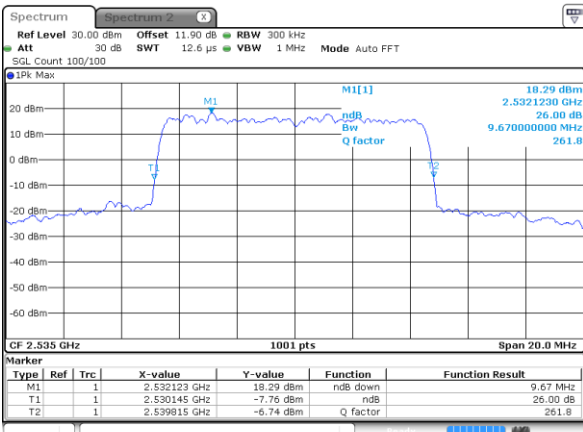

LTE Band 7

Lowest Channel / 5MHz / QPSK

Date: 24 AUG 2017 11:27:40

Lowest Channel / 5MHz / 16QAM

Date: 24 AUG 2017 11:27:50

Middle Channel / 5MHz / QPSK

Date: 24 AUG 2017 11:34:44

Middle Channel / 5MHz / 16QAM

Date: 24 AUG 2017 11:34:54

Highest Channel / 5MHz / QPSK

Date: 24 AUG 2017 11:37:11

Highest Channel / 5MHz / 16QAM

Date: 24 AUG 2017 11:37:21

LTE Band 7

Lowest Channel / 10MHz / QPSK

Date: 24 AUG 2017 13:42:26

Lowest Channel / 10MHz / 16QAM

Date: 24 AUG 2017 13:42:36

Middle Channel / 10MHz / QPSK

Date: 24 AUG 2017 13:49:30

Middle Channel / 10MHz / 16QAM

Date: 24 AUG 2017 13:49:40

Highest Channel / 10MHz / QPSK

Date: 24 AUG 2017 13:51:56

Highest Channel / 10MHz / 16QAM

Date: 24 AUG 2017 13:52:06

LTE Band 7

Lowest Channel / 15MHz / QPSK

Date: 24 AUG 2017 13:59:00

Lowest Channel / 15MHz / 16QAM

Date: 24 AUG 2017 13:59:10

Middle Channel / 15MHz / QPSK