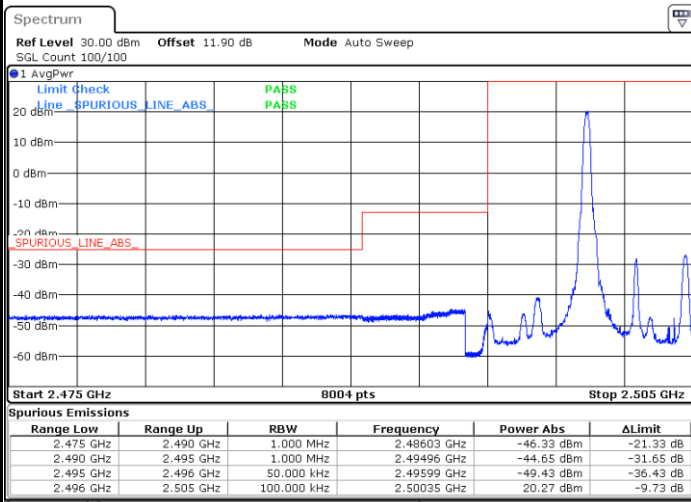

Lowest Band Edge / 1 RB

Date: 24 AUG 2017 11:28:59

Highest Band Edge / 1 RB

Date: 24 AUG.2017 11:38:29

Lowest Band Edge / Full RB

Date: 24 AUG.2017 11:31:17

Highest Band Edge / Full RB

Date: 24 AUG.2017 13:38:00

LTE Band 7 / 5MHz / 16QAM

Lowest Band Edge / 1 RB

Date: 24 AUG 2017 11:30:08

Highest Band Edge / 1 RB

Date: 24 AUG 2017 11:39:39

Lowest Band Edge / Full RB

Date: 24 AUG 2017 11:32:27

Highest Band Edge / Full RB

Date: 24 AUG 2017 13:40:09

LTE Band 7 / 5MHz / 64QAM

Lowest Band Edge / 1RB

Date: 19.OCT.2017 16:28:43

Highest Band Edge / 1 RB

Date: 19.OCT.2017 16:33:28

Lowest Band Edge / Full RB

Date: 19.OCT.2017 16:29:52

Highest Band Edge / Full RB

Date: 19.OCT.2017 16:34:37

LTE Band 7 / 10MHz / QPSK

Lowest Band Edge / 1 RB

Date: 24 AUG 2017 13:43:45

Highest Band Edge / 1 RB

Date: 24 AUG.2017 13:53:15

Lowest Band Edge / Full RB