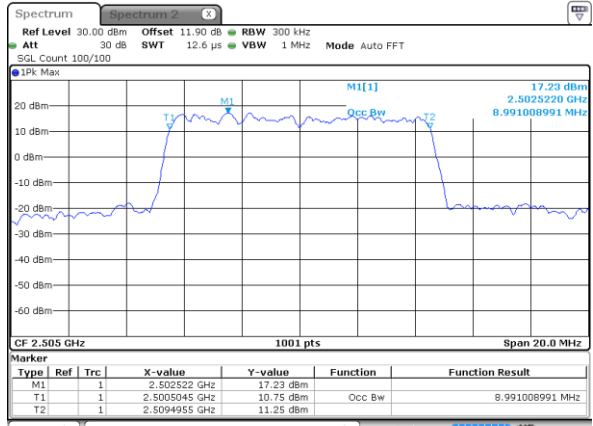

LTE Band 7

Lowest Channel / 5MHz / QPSK

Date: 24 AUG 2017 11:27:20

Lowest Channel / 5MHz / 16QAM

Date: 24 AUG 2017 11:27:30

Middle Channel / 5MHz / QPSK

Date: 24 AUG 2017 11:34:24

Middle Channel / 5MHz / 16QAM

Date: 24 AUG 2017 11:34:34

Highest Channel / 5MHz / QPSK

Date: 24 AUG 2017 11:36:50

Highest Channel / 5MHz / 16QAM

Date: 24 AUG 2017 11:37:01

LTE Band 7

Lowest Channel / 10MHz / QPSK

Date: 24 AUG 2017 13:42:06

Lowest Channel / 10MHz / 16QAM

Date: 24 AUG 2017 13:42:16

Middle Channel / 10MHz / QPSK

Date: 24 AUG 2017 13:49:10

Middle Channel / 10MHz / 16QAM

Date: 24 AUG 2017 13:49:20

Highest Channel / 10MHz / QPSK

Date: 24 AUG 2017 13:51:36