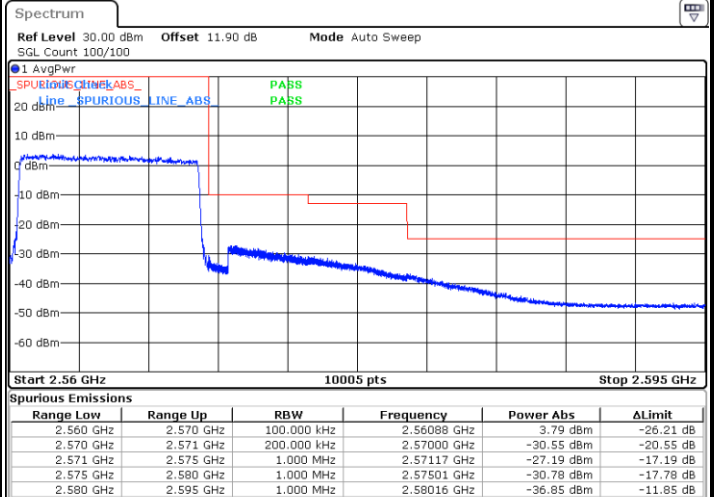

Date: 24 AUG.2017 13:46:03

Highest Band Edge / Full RB

Date: 24 AUG.2017 13:55:34

LTE Band 7 / 10MHz / 16QAM

Lowest Band Edge / 1 RB

Date: 24 AUG 2017 13:44:54

Highest Band Edge / 1 RB

Date: 24 AUG.2017 13:54:24

Lowest Band Edge / Full RB

Date: 24 AUG.2017 13:47:13

Highest Band Edge / Full RB

Date: 24 AUG.2017 13:56:43

LTE Band 7 / 10MHz / 64QAM

Lowest Band Edge / 1 RB

Date: 19.OCT.2017 16:37:00

Highest Band Edge / 1 RB

Date: 19.OCT.2017 16:41:45

Lowest Band Edge / Full RB

Date: 19.OCT.2017 16:38:09

Highest Band Edge / Full RB

Date: 19.OCT.2017 16:42:54

LTE Band 7 / 15MHz / QPSK

Lowest Band Edge / 1 RB

Date: 24 AUG 2017 14:00:19

Highest Band Edge / 1 RB

Date: 24 AUG 2017 14:11:18

Lowest Band Edge / Full RB

Date: 24 AUG 2017 14:02:37

Highest Band Edge / Full RB

Date: 24 AUG 2017 14:13:37

LTE Band 7 / 15MHz / 16QAM

Lowest Band Edge / 1 RB