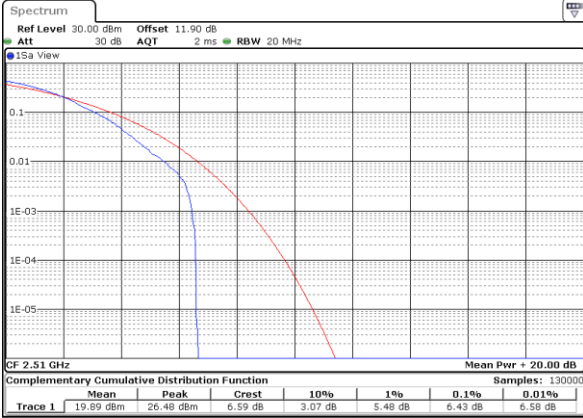

Date: 24 AUG 2017 14:36:25

Highest Channel / 1RB

Date: 24 AUG 2017 14:36:41

Highest Channel / Full RB

Date: 24 AUG 2017 14:36:51

LTE Band 7 / 20MHz / 64QAM

Lowest Channel / 1RB

Date: 19.OCT.2017 17:00:36

Lowest Channel / Full RB

Date: 19.OCT.2017 17:00:46

Middle Channel / 1RB

Date: 19.OCT.2017 17:01:13

Middle Channel / Full RB

Date: 19.OCT.2017 17:01:23

Highest Channel / 1RB

Date: 19.OCT.2017 17:01:42

Highest Channel / Full RB

Date: 19.OCT.2017 17:01:57

26dB Bandwidth

Mode	LTE Band 7 : 26dB BW(MHz)											
BW	1.4MHz		3MHz		5MHz		10MHz		15MHz		20MHz	
Mod.	QPSK	16QAM	QPSK	16QAM	QPSK	16QAM	QPSK	16QAM	QPSK	16QAM	QPSK	16QAM
Lowest CH	-	-	-	-	4.95	4.90	9.67	9.77	14.48	14.30	20.26	20.26
Middle CH	-	-	-	-	4.88	4.84	9.67	9.77	14.36	14.24	20.18	20.02
Highest CH	-	-	-	-	4.88	4.95	9.79	9.85	14.51	14.33	20.14	20.14
Mode	LTE Band 7 : 26dB BW(MHz)											
BW	1.4MHz		3MHz		5MHz		10MHz		15MHz		20MHz	
Mod.	64QAM		64QAM		64QAM		64QAM		64QAM		64QAM	
Lowest CH	-	-	-	-	4.95	-	9.77	-	14.42	-	20.18	-
Middle CH	-	-	-	-	4.93	-	9.93	-	14.54	-	20.26	-
Highest CH	-	-	-	-	4.90	-	9.81	-	14.21	-	20.06	-