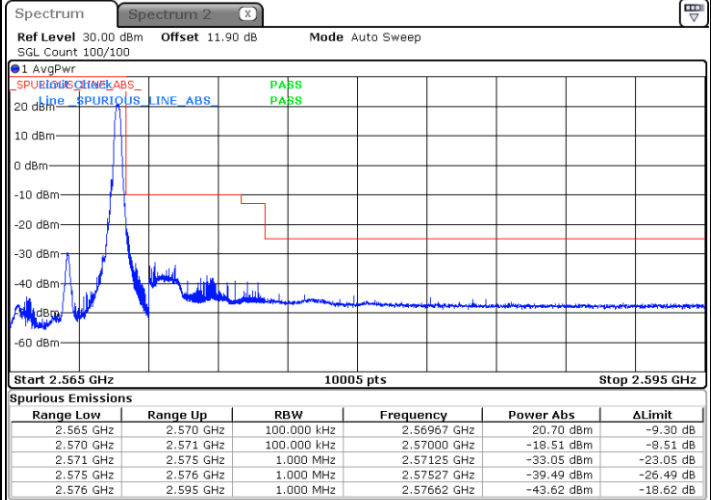

Middle Channel / 20MHz / 64QAM

Date: 19.OCT.2017 16:55:47

Highest Channel / 15MHz / 64QAM

Date: 19.OCT.2017 16:48:43

Highest Channel / 20MHz / 64QAM

Date: 19.OCT.2017 16:57:00

Conducted Band Edge

LTE Band 7 / 5MHz / QPSK

Lowest Band Edge / 1 RB

Date: 24 AUG 2017 11:28:59

Highest Band Edge / 1 RB

Date: 24 AUG.2017 11:38:29

Lowest Band Edge / Full RB

Date: 24 AUG.2017 11:31:17

Highest Band Edge / Full RB

Date: 24 AUG.2017 13:38:00

LTE Band 7 / 5MHz / 16QAM

Lowest Band Edge / 1 RB

Date: 24 AUG 2017 11:30:08

Highest Band Edge / 1 RB

Date: 24 AUG 2017 11:39:39

Lowest Band Edge / Full RB

Date: 24 AUG 2017 11:32:27

Highest Band Edge / Full RB

Date: 24 AUG 2017 13:40:09

LTE Band 7 / 5MHz / 64QAM

Lowest Band Edge / 1RB

Date: 19.OCT.2017 16:28:43

Highest Band Edge / 1 RB

Date: 19.OCT.2017 16:33:28

Lowest Band Edge / Full RB

Date: 19.OCT.2017 16:29:52