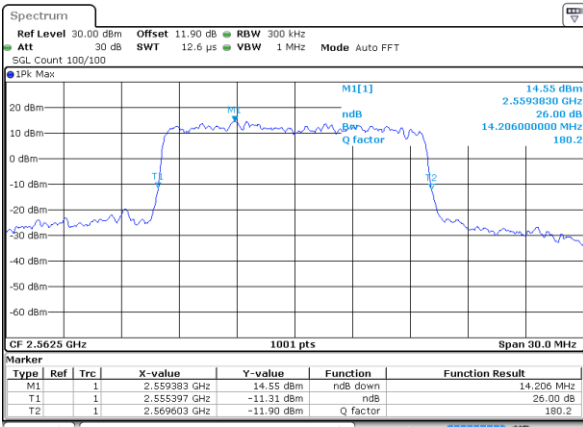

Date: 19.OCT.2017 16:40:36

LTE Band 7

Lowest Channel / 15MHz / 64QAM

Date: 19.OCT.2017 16:44:08

Lowest Channel / 20MHz / 64QAM

Date: 19.OCT.2017 16:52:25

Middle Channel / 15MHz / 64QAM

Date: 19.OCT.2017 16:47:39

Middle Channel / 20MHz / 64QAM

Date: 19.OCT.2017 16:55:57

Highest Channel / 15MHz / 64QAM

Date: 19.OCT.2017 16:48:53

Highest Channel / 20MHz / 64QAM

Date: 19.OCT.2017 16:57:10

Occupied Bandwidth

Mode	LTE Band 7 : 99%OBW(MHz)											
BW	1.4MHz		3MHz		5MHz		10MHz		15MHz		20MHz	
Mod.	QPSK	16QAM	QPSK	16QAM	QPSK	16QAM	QPSK	16QAM	QPSK	16QAM	QPSK	16QAM
Lowest CH	-	-	-	-	4.47	4.49	9.11	8.99	13.46	13.49	18.3	18.38
Middle CH	-	-	-	-	4.48	4.5	8.99	9.01	13.43	13.4	18.22	18.22
Highest CH	-	-	-	-	4.48	4.52	9.03	9.01	13.4	13.4	18.34	18.26
Mode	LTE Band 7 : 99%OBW(MHz)											
BW	1.4MHz		3MHz		5MHz		10MHz		15MHz		20MHz	
Mod.	64QAM		64QAM		64QAM		64QAM		64QAM		64QAM	
Lowest CH	-	-	-	-	4.52	-	9.03	-	13.43	-	18.38	-
Middle CH	-	-	-	-	4.48	-	9.05	-	13.43	-	18.34	-
Highest CH	-	-	-	-	4.48	-	8.97	-	13.37	-	18.14	-