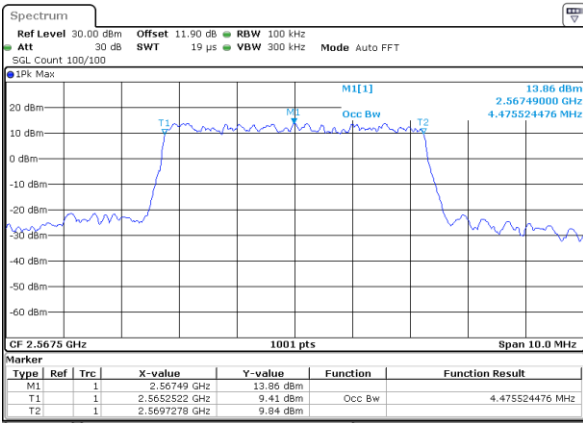

Highest Channel / 20MHz / QPSK

Date: 24 AUG 2017 14:26:13

Highest Channel / 20MHz / 16QAM

Date: 24 AUG 2017 14:26:23

LTE Band 7

Lowest Channel / 5MHz / 64QAM

Date: 19.OCT.2017 16:27:24

Lowest Channel / 10MHz / 64QAM

Date: 19.OCT.2017 16:35:41

Middle Channel / 5MHz / 64QAM

Date: 19.OCT.2017 16:30:56

Middle Channel / 10MHz / 64QAM

Date: 19.OCT.2017 16:39:13

Highest Channel / 5MHz / 64QAM

Date: 19.OCT.2017 16:32:09

Highest Channel / 10MHz / 64QAM

Date: 19.OCT.2017 16:40:26

LTE Band 7

Lowest Channel / 15MHz / 64QAM

Date: 19.OCT.2017 16:43:58

Lowest Channel / 20MHz / 64QAM

Date: 19.OCT.2017 16:52:15

Middle Channel / 15MHz / 64QAM

Date: 19.OCT.2017 16:47:30