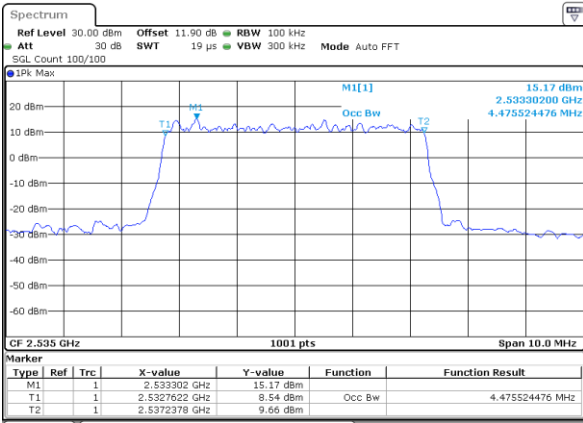

Highest Channel / 20MHz / QPSK

Date: 24 AUG 2017 14:26:13

Highest Channel / 20MHz / 16QAM

Date: 24 AUG 2017 14:26:23

LTE Band 7

Lowest Channel / 5MHz / 64QAM

Date: 19.OCT.2017 16:27:24

Lowest Channel / 10MHz / 64QAM

Date: 19.OCT.2017 16:35:41

Middle Channel / 5MHz / 64QAM

Date: 19.OCT.2017 16:30:56

Middle Channel / 10MHz / 64QAM

Date: 19.OCT.2017 16:39:13

Highest Channel / 5MHz / 64QAM

Date: 19.OCT.2017 16:32:09

Highest Channel / 10MHz / 64QAM