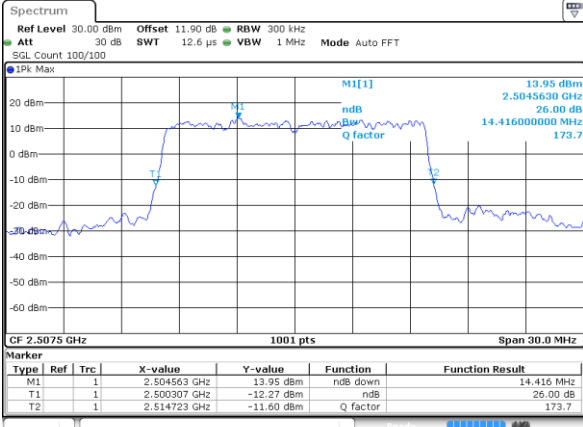

LTE Band 7

Lowest Channel / 15MHz / 64QAM

Date: 19.OCT.2017 16:44:08