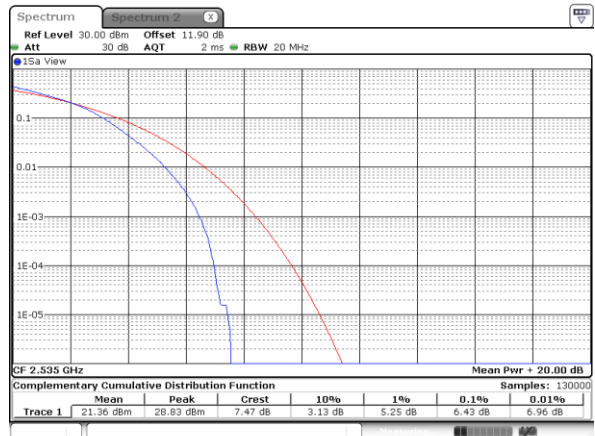

LTE Band 7 / 20MHz / 16QAM

Lowest Channel / 1RB

Date: 24 AUG 2017 14:35:51

Lowest Channel / Full RB

Date: 24 AUG 2017 14:36:00

Middle Channel / 1RB

Date: 24 AUG 2017 14:36:14

Middle Channel / Full RB

Date: 24 AUG 2017 14:36:25

Highest Channel / 1RB

Date: 24 AUG 2017 14:36:41

Highest Channel / Full RB

Date: 24 AUG 2017 14:36:51

LTE Band 7 / 20MHz / 64QAM

Lowest Channel / 1RB

Date: 19.OCT.2017 17:00:36