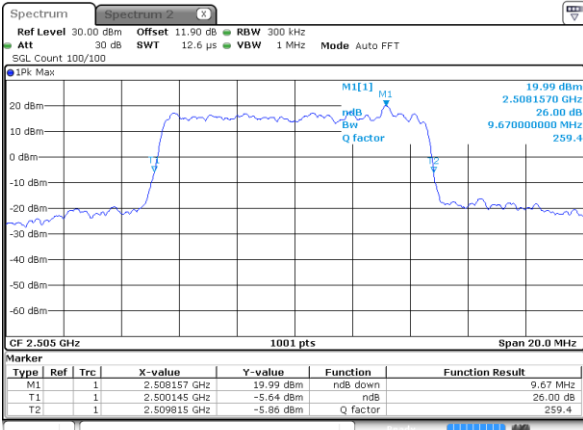

LTE Band 7

Lowest Channel / 5MHz / QPSK

Date: 24 AUG 2017 11:27:40

Lowest Channel / 5MHz / 16QAM

Date: 24 AUG 2017 11:27:50

Middle Channel / 5MHz / QPSK

Date: 24 AUG 2017 11:34:44

Middle Channel / 5MHz / 16QAM

Date: 24 AUG 2017 11:34:54

Highest Channel / 5MHz / QPSK

Date: 24 AUG 2017 11:37:11

Highest Channel / 5MHz / 16QAM

Date: 24 AUG 2017 11:37:21

LTE Band 7

Lowest Channel / 10MHz / QPSK

Date: 24 AUG 2017 13:42:26