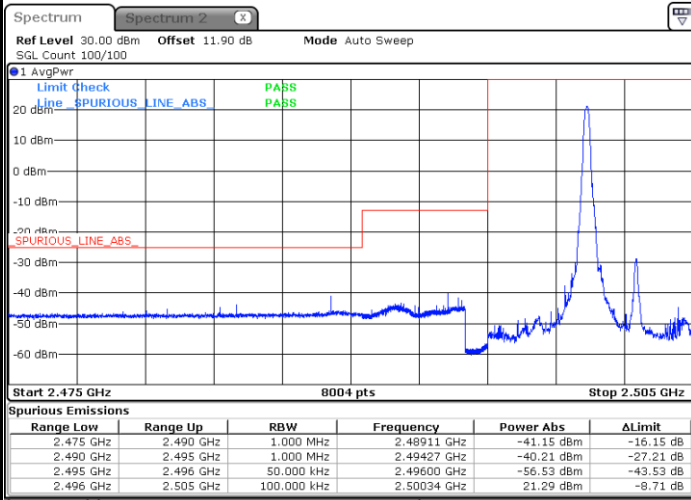

Middle Channel / 20MHz / 64QAM

Date: 19.OCT.2017 16:55:47

Highest Channel / 15MHz / 64QAM

Date: 19.OCT.2017 16:48:43

Highest Channel / 20MHz / 64QAM

Date: 19.OCT.2017 16:57:00

Conducted Band Edge

LTE Band 7 / 5MHz / QPSK

Lowest Band Edge / 1 RB

Date: 24 AUG 2017 11:28:59

Highest Band Edge / 1 RB

Date: 24 AUG.2017 11:38:29

Lowest Band Edge / Full RB

Date: 24 AUG.2017 11:31:17

Highest Band Edge / Full RB

Date: 24 AUG.2017 13:38:00

LTE Band 7 / 5MHz / 16QAM

Lowest Band Edge / 1 RB

Date: 24 AUG 2017 11:30:08

Highest Band Edge / 1 RB

Date: 24 AUG 2017 11:39:39

Lowest Band Edge / Full RB

Date: 24 AUG 2017 11:32:27

Highest Band Edge / Full RB

Date: 24 AUG 2017 13:40:09

LTE Band 7 / 5MHz / 64QAM

Lowest Band Edge / 1RB

Date: 19.OCT.2017 16:28:43

Highest Band Edge / 1 RB

Date: 19.OCT.2017 16:33:28

Lowest Band Edge / Full RB

Date: 19.OCT.2017 16:29:52