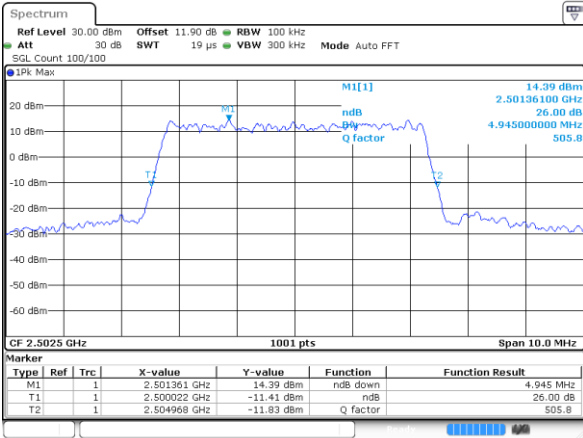

Highest Channel / 20MHz / QPSK

Date: 24 AUG 2017 14:26:33

Highest Channel / 20MHz / 16QAM

Date: 24 AUG 2017 14:26:43

LTE Band 7

Lowest Channel / 5MHz / 64QAM

Date: 19.OCT.2017 16:27:34

Lowest Channel / 10MHz / 64QAM