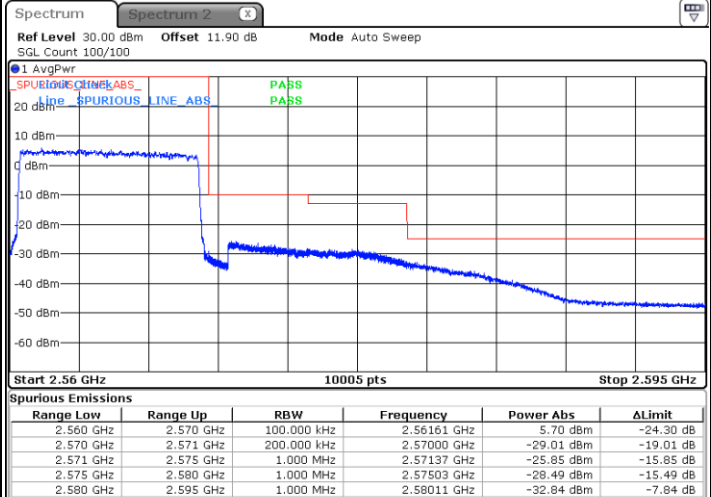

Date: 24 AUG 2017 13:40:09

LTE Band 7 / 5MHz / 64QAM

Lowest Band Edge / 1RB

Date: 19.OCT.2017 16:28:43

Highest Band Edge / 1 RB

Date: 19.OCT.2017 16:33:28

Lowest Band Edge / Full RB

Date: 19.OCT.2017 16:29:52

Highest Band Edge / Full RB

Date: 19.OCT.2017 16:34:37

LTE Band 7 / 10MHz / QPSK

Lowest Band Edge / 1 RB

Date: 24 AUG 2017 13:43:45

Highest Band Edge / 1 RB

Date: 24 AUG.2017 13:53:15

Lowest Band Edge / Full RB

Date: 24 AUG.2017 13:46:03

Highest Band Edge / Full RB

Date: 24 AUG.2017 13:55:34

LTE Band 7 / 10MHz / 16QAM

Lowest Band Edge / 1 RB

Date: 24 AUG 2017 13:44:54

Highest Band Edge / 1 RB

Date: 24 AUG.2017 13:54:24

Lowest Band Edge / Full RB

Date: 24 AUG.2017 13:47:13

Highest Band Edge / Full RB

Date: 24 AUG.2017 13:56:43

LTE Band 7 / 10MHz / 64QAM

Lowest Band Edge / 1 RB

Date: 19.OCT.2017 16:37:00

Highest Band Edge / 1 RB