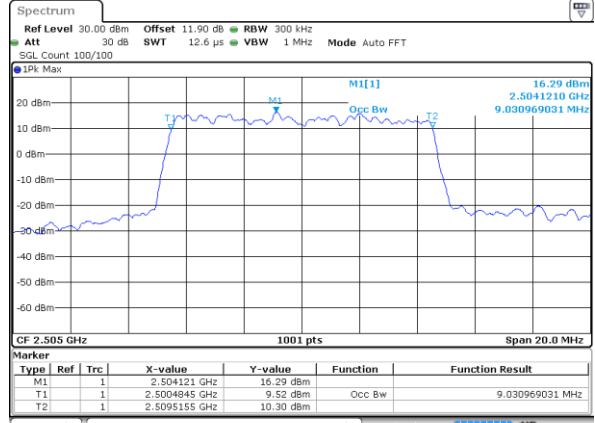

Highest Channel / 20MHz / QPSK

Date: 24 AUG 2017 14:26:13

Highest Channel / 20MHz / 16QAM

Date: 24 AUG 2017 14:26:23

LTE Band 7

Lowest Channel / 5MHz / 64QAM

Date: 19.OCT.2017 16:27:24

Lowest Channel / 10MHz / 64QAM

Date: 19.OCT.2017 16:35:41

Middle Channel / 5MHz / 64QAM

Date: 19.OCT.2017 16:30:56

Middle Channel / 10MHz / 64QAM

Date: 19.OCT.2017 16:39:13

Highest Channel / 5MHz / 64QAM

Date: 19.OCT.2017 16:32:09

Highest Channel / 10MHz / 64QAM