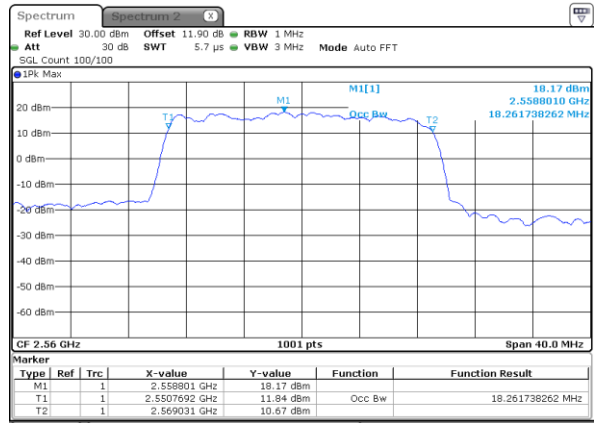

Date: 24 AUG 2017 14:05:43

Middle Channel / 15MHz / 16QAM

Date: 24 AUG 2017 14:05:53

Highest Channel / 15MHz / QPSK

Date: 24 AUG 2017 14:09:39

Highest Channel / 15MHz / 16QAM

Date: 24 AUG 2017 14:09:49

LTE Band 7

Lowest Channel / 20MHz / QPSK

Date: 24 AUG 2017 14:16:43

Lowest Channel / 20MHz / 16QAM

Date: 24 AUG 2017 14:16:53

Middle Channel / 20MHz / QPSK

Date: 24 AUG 2017 14:23:47

Middle Channel / 20MHz / 16QAM

Date: 24 AUG 2017 14:23:57

Highest Channel / 20MHz / QPSK

Date: 24 AUG 2017 14:26:13

Highest Channel / 20MHz / 16QAM

Date: 24 AUG 2017 14:26:23

LTE Band 7

Lowest Channel / 5MHz / 64QAM

Date: 19.OCT.2017 16:27:24

Lowest Channel / 10MHz / 64QAM