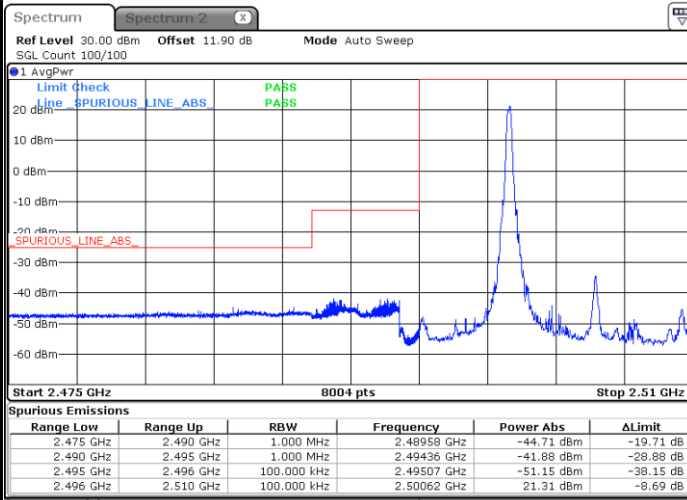

Highest Band Edge / Full RB

Date: 19.OCT.2017 16:34:37

LTE Band 7 / 10MHz / QPSK

Lowest Band Edge / 1 RB

Date: 24 AUG 2017 13:43:45

Highest Band Edge / 1 RB

Date: 24 AUG.2017 13:53:15

Lowest Band Edge / Full RB

Date: 24 AUG.2017 13:46:03

Highest Band Edge / Full RB

Date: 24 AUG.2017 13:55:34

LTE Band 7 / 10MHz / 16QAM

Lowest Band Edge / 1 RB

Date: 24 AUG 2017 13:44:54

Highest Band Edge / 1 RB

Date: 24 AUG.2017 13:54:24

Lowest Band Edge / Full RB

Date: 24 AUG.2017 13:47:13

Highest Band Edge / Full RB

Date: 24 AUG.2017 13:56:43

LTE Band 7 / 10MHz / 64QAM

Lowest Band Edge / 1 RB

Date: 19.OCT.2017 16:37:00

Highest Band Edge / 1 RB

Date: 19.OCT.2017 16:41:45

Lowest Band Edge / Full RB

Date: 19.OCT.2017 16:38:09

Highest Band Edge / Full RB

Date: 19.OCT.2017 16:42:54

LTE Band 7 / 15MHz / QPSK

Lowest Band Edge / 1 RB

Date: 24 AUG 2017 14:00:19