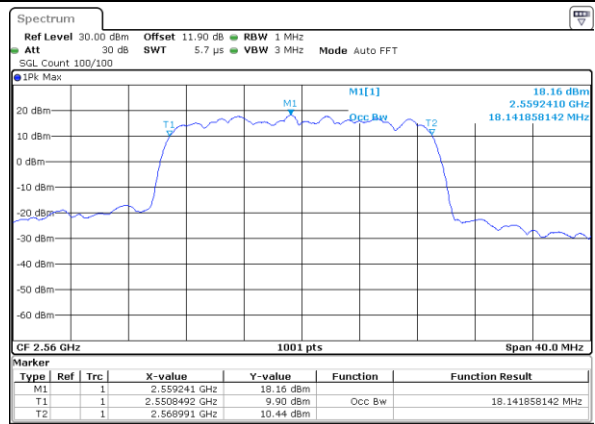

Middle Channel / 20MHz / 64QAM

Date: 19.OCT.2017 16:55:47

Highest Channel / 15MHz / 64QAM

Date: 19.OCT.2017 16:48:43

Highest Channel / 20MHz / 64QAM

Date: 19.OCT.2017 16:57:00

Conducted Band Edge

LTE Band 7 / 5MHz / QPSK

Lowest Band Edge / 1 RB

Date: 24 AUG 2017 11:28:59

Highest Band Edge / 1 RB

Date: 24 AUG.2017 11:38:29

Lowest Band Edge / Full RB

Date: 24 AUG.2017 11:31:17

Highest Band Edge / Full RB

Date: 24 AUG.2017 13:38:00