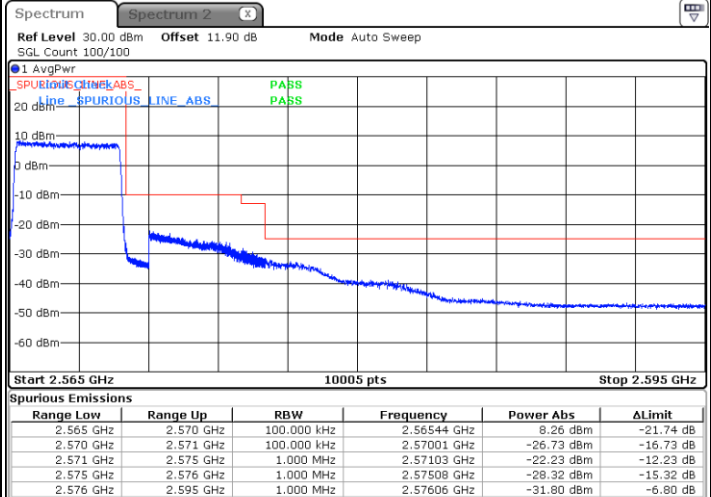

Middle Channel / 20MHz / 64QAM

Date: 19.OCT.2017 16:55:47

Highest Channel / 15MHz / 64QAM

Date: 19.OCT.2017 16:48:43

Highest Channel / 20MHz / 64QAM

Date: 19.OCT.2017 16:57:00

Conducted Band Edge

LTE Band 7 / 5MHz / QPSK

Lowest Band Edge / 1 RB

Date: 24 AUG 2017 11:28:59

Highest Band Edge / 1 RB

Date: 24 AUG.2017 11:38:29

Lowest Band Edge / Full RB

Date: 24 AUG.2017 11:31:17

Highest Band Edge / Full RB

Date: 24 AUG.2017 13:38:00

LTE Band 7 / 5MHz / 16QAM

Lowest Band Edge / 1 RB

Date: 24 AUG 2017 11:30:08

Highest Band Edge / 1 RB

Date: 24 AUG 2017 11:39:39

Lowest Band Edge / Full RB

Date: 24 AUG 2017 11:32:27

Highest Band Edge / Full RB

Date: 24 AUG 2017 13:40:09

LTE Band 7 / 5MHz / 64QAM

Lowest Band Edge / 1RB

Date: 19.OCT.2017 16:28:43

Highest Band Edge / 1 RB

Date: 19.OCT.2017 16:33:28

Lowest Band Edge / Full RB

Date: 19.OCT.2017 16:29:52