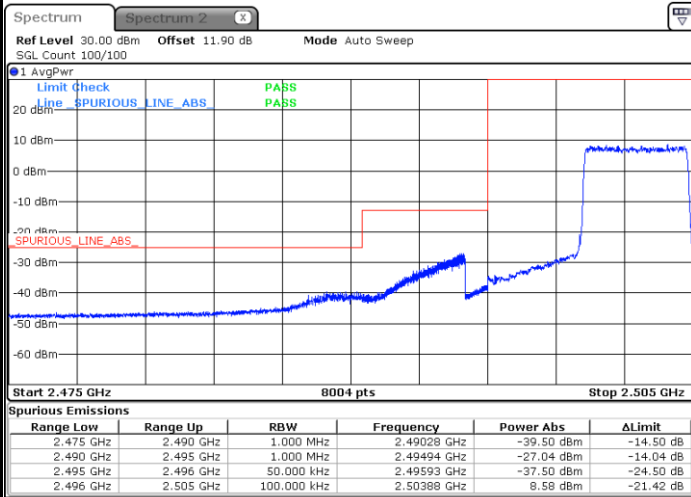

Middle Channel / 20MHz / 64QAM

Date: 19.OCT.2017 16:55:47

Highest Channel / 15MHz / 64QAM

Date: 19.OCT.2017 16:48:43

Highest Channel / 20MHz / 64QAM

Date: 19.OCT.2017 16:57:00

Conducted Band Edge

LTE Band 7 / 5MHz / QPSK

Lowest Band Edge / 1 RB

Date: 24 AUG 2017 11:28:59

Highest Band Edge / 1 RB

Date: 24 AUG.2017 11:38:29

Lowest Band Edge / Full RB

Date: 24 AUG.2017 11:31:17

Highest Band Edge / Full RB

Date: 24 AUG.2017 13:38:00

LTE Band 7 / 5MHz / 16QAM

Lowest Band Edge / 1 RB

Date: 24 AUG 2017 11:30:08

Highest Band Edge / 1 RB

Date: 24 AUG 2017 11:39:39

Lowest Band Edge / Full RB

Date: 24 AUG 2017 11:32:27

Highest Band Edge / Full RB

Date: 24 AUG 2017 13:40:09

LTE Band 7 / 5MHz / 64QAM

Lowest Band Edge / 1RB

Date: 19.OCT.2017 16:28:43

Highest Band Edge / 1 RB

Date: 19.OCT.2017 16:33:28

Lowest Band Edge / Full RB

Date: 19.OCT.2017 16:29:52