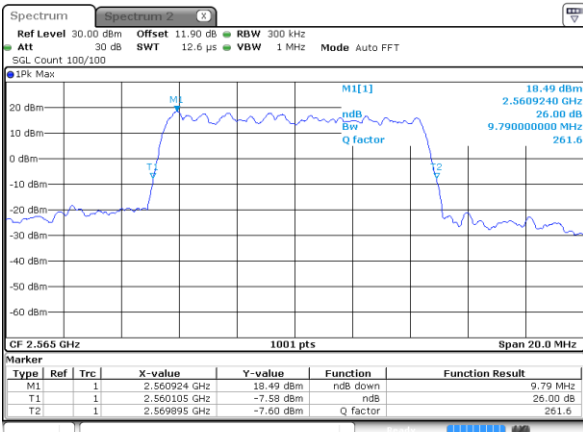

Date: 24 AUG 2017 11:34:54

Highest Channel / 5MHz / QPSK

Date: 24 AUG 2017 11:37:11

Highest Channel / 5MHz / 16QAM

Date: 24 AUG 2017 11:37:21

LTE Band 7

Lowest Channel / 10MHz / QPSK

Date: 24 AUG 2017 13:42:26

Lowest Channel / 10MHz / 16QAM

Date: 24 AUG 2017 13:42:36

Middle Channel / 10MHz / QPSK

Date: 24 AUG 2017 13:49:30

Middle Channel / 10MHz / 16QAM

Date: 24 AUG 2017 13:49:40

Highest Channel / 10MHz / QPSK

Date: 24 AUG 2017 13:51:56

Highest Channel / 10MHz / 16QAM

Date: 24 AUG 2017 13:52:06

LTE Band 7

Lowest Channel / 15MHz / QPSK

Date: 24 AUG 2017 13:59:00

Lowest Channel / 15MHz / 16QAM

Date: 24 AUG 2017 13:59:10

Middle Channel / 15MHz / QPSK