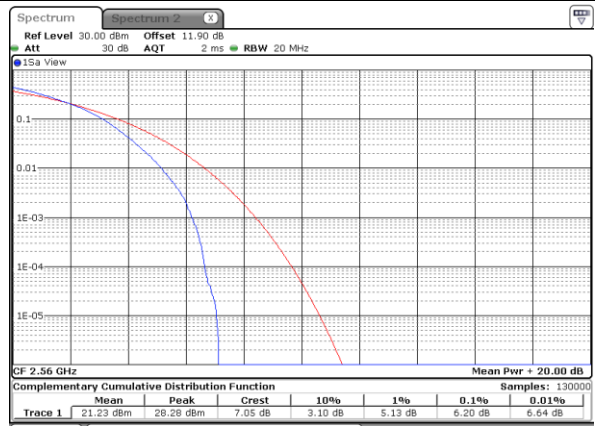

LTE Band 7 / 20MHz / 16QAM

Lowest Channel / 1RB

Date: 24 AUG 2017 14:35:51

Lowest Channel / Full RB

Date: 24 AUG 2017 14:36:00

Middle Channel / 1RB

Date: 24 AUG 2017 14:36:14

Middle Channel / Full RB

Date: 24 AUG 2017 14:36:25

Highest Channel / 1RB

Date: 24 AUG 2017 14:36:41

Highest Channel / Full RB

Date: 24 AUG 2017 14:36:51

LTE Band 7 / 20MHz / 64QAM

Lowest Channel / 1RB

Date: 19.OCT.2017 17:00:36