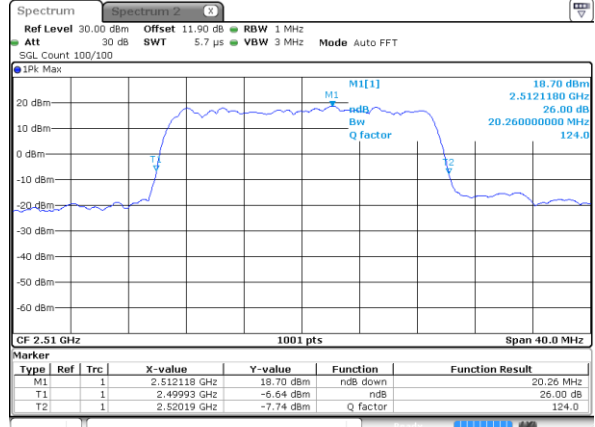

Lowest Channel / 20MHz / 16QAM

Date: 24 AUG 2017 14:17:13