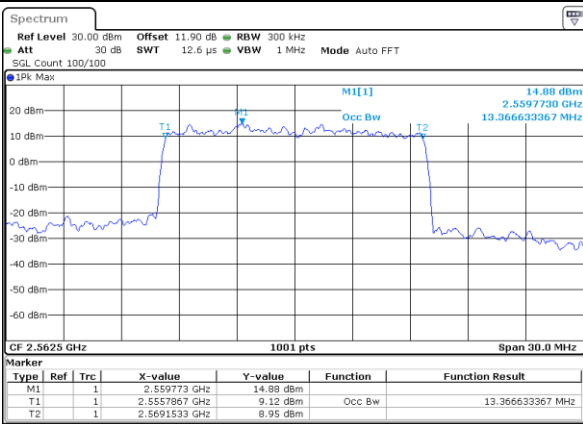

Date: 19.OCT.2017 16:40:26

LTE Band 7

Lowest Channel / 15MHz / 64QAM

Date: 19.OCT.2017 16:43:58

Lowest Channel / 20MHz / 64QAM

Date: 19.OCT.2017 16:52:15

Middle Channel / 15MHz / 64QAM

Date: 19.OCT.2017 16:47:30

Middle Channel / 20MHz / 64QAM

Date: 19.OCT.2017 16:55:47

Highest Channel / 15MHz / 64QAM

Date: 19.OCT.2017 16:48:43

Highest Channel / 20MHz / 64QAM

Date: 19.OCT.2017 16:57:00

Conducted Band Edge

LTE Band 7 / 5MHz / QPSK

Lowest Band Edge / 1 RB

Date: 24 AUG 2017 11:28:59

Highest Band Edge / 1 RB

Date: 24 AUG.2017 11:38:29

Lowest Band Edge / Full RB

Date: 24 AUG.2017 11:31:17

Highest Band Edge / Full RB

Date: 24 AUG.2017 13:38:00