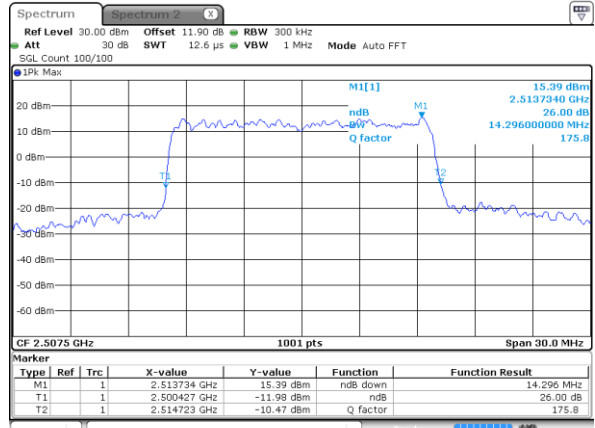

Highest Channel / 10MHz / 16QAM

Date: 24 AUG 2017 13:52:06

LTE Band 7

Lowest Channel / 15MHz / QPSK

Date: 24 AUG 2017 13:59:00

Lowest Channel / 15MHz / 16QAM

Date: 24 AUG 2017 13:59:10

Middle Channel / 15MHz / QPSK

Date: 24 AUG 2017 14:06:03

Middle Channel / 15MHz / 16QAM

Date: 24 AUG 2017 14:06:13

Highest Channel / 15MHz / QPSK

Date: 24 AUG 2017 14:09:59

Highest Channel / 15MHz / 16QAM

Date: 24 AUG 2017 14:10:09

LTE Band 7