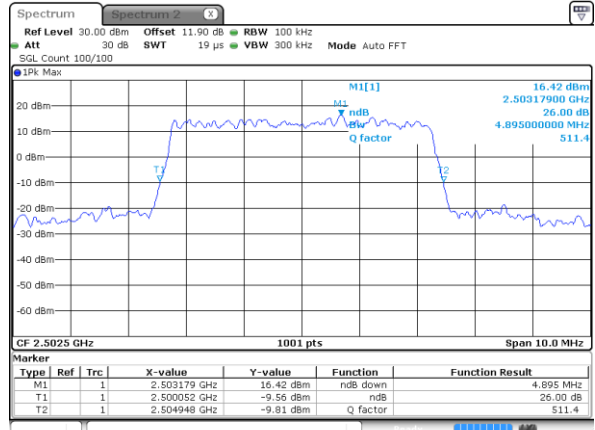

Lowest Channel / Full RB

Date: 19.OCT.2017 17:00:46

Middle Channel / 1RB

Date: 19.OCT.2017 17:01:13

Middle Channel / Full RB

Date: 19.OCT.2017 17:01:23

Highest Channel / 1RB

Date: 19.OCT.2017 17:01:42

Highest Channel / Full RB

Date: 19.OCT.2017 17:01:57

26dB Bandwidth

Mode	LTE Band 7 : 26dB BW(MHz)											
BW	1.4MHz		3MHz		5MHz		10MHz		15MHz		20MHz	
Mod.	QPSK	16QAM	QPSK	16QAM	QPSK	16QAM	QPSK	16QAM	QPSK	16QAM	QPSK	16QAM
Lowest CH	-	-	-	-	4.95	4.90	9.67	9.77	14.48	14.30	20.26	20.26
Middle CH	-	-	-	-	4.88	4.84	9.67	9.77	14.36	14.24	20.18	20.02
Highest CH	-	-	-	-	4.88	4.95	9.79	9.85	14.51	14.33	20.14	20.14
Mode	LTE Band 7 : 26dB BW(MHz)											
BW	1.4MHz		3MHz		5MHz		10MHz		15MHz		20MHz	
Mod.	64QAM		64QAM		64QAM		64QAM		64QAM		64QAM	
Lowest CH	-	-	-	-	4.95	-	9.77	-	14.42	-	20.18	-
Middle CH	-	-	-	-	4.93	-	9.93	-	14.54	-	20.26	-
Highest CH	-	-	-	-	4.90	-	9.81	-	14.21	-	20.06	-

LTE Band 7

Lowest Channel / 5MHz / QPSK

Date: 24 AUG 2017 11:27:40

Lowest Channel / 5MHz / 16QAM

Date: 24 AUG 2017 11:27:50

Middle Channel / 5MHz / QPSK

Date: 24 AUG 2017 11:34:44

Middle Channel / 5MHz / 16QAM

Date: 24 AUG 2017 11:34:54

Highest Channel / 5MHz / QPSK

Date: 24 AUG 2017 11:37:11

Highest Channel / 5MHz / 16QAM

Date: 24 AUG 2017 11:37:21

LTE Band 7

Lowest Channel / 10MHz / QPSK

Date: 24 AUG 2017 13:42:26