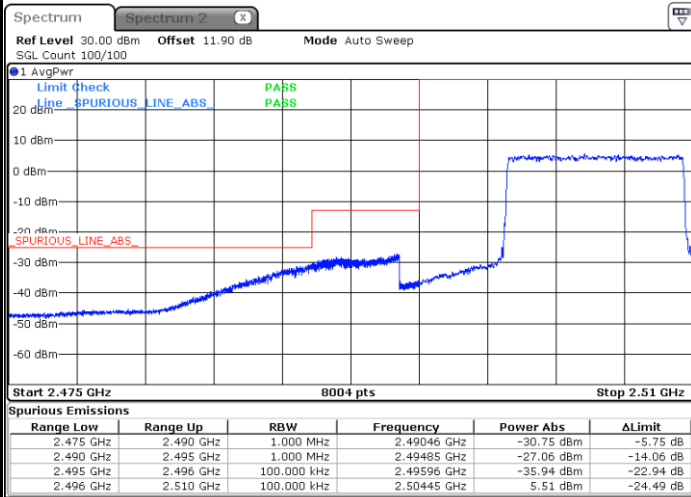

Date: 24 AUG 2017 13:40:09

LTE Band 7 / 5MHz / 64QAM

Lowest Band Edge / 1RB

Date: 19.OCT.2017 16:28:43

Highest Band Edge / 1 RB

Date: 19.OCT.2017 16:33:28

Lowest Band Edge / Full RB

Date: 19.OCT.2017 16:29:52

Highest Band Edge / Full RB

Date: 19.OCT.2017 16:34:37

LTE Band 7 / 10MHz / QPSK

Lowest Band Edge / 1 RB

Date: 24 AUG 2017 13:43:45

Highest Band Edge / 1 RB

Date: 24 AUG.2017 13:53:15

Lowest Band Edge / Full RB

Date: 24 AUG.2017 13:46:03

Highest Band Edge / Full RB

Date: 24 AUG.2017 13:55:34

LTE Band 7 / 10MHz / 16QAM

Lowest Band Edge / 1 RB

Date: 24 AUG 2017 13:44:54

Highest Band Edge / 1 RB

Date: 24 AUG.2017 13:54:24

Lowest Band Edge / Full RB

Date: 24 AUG.2017 13:47:13

Highest Band Edge / Full RB

Date: 24 AUG.2017 13:56:43

LTE Band 7 / 10MHz / 64QAM

Lowest Band Edge / 1 RB

Date: 19.OCT.2017 16:37:00

Highest Band Edge / 1 RB