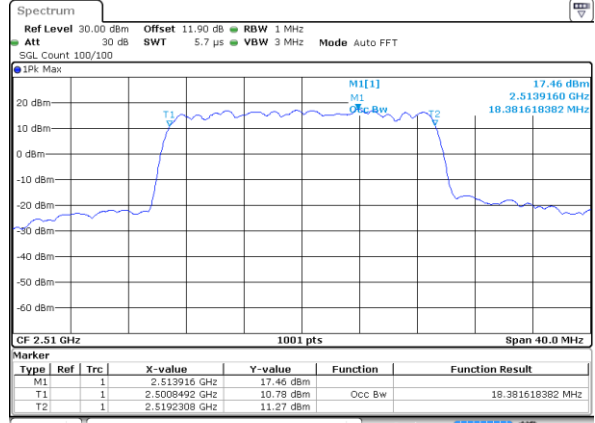

Date: 19.OCT.2017 16:35:41

Middle Channel / 5MHz / 64QAM

Date: 19.OCT.2017 16:30:56

Middle Channel / 10MHz / 64QAM

Date: 19.OCT.2017 16:39:13

Highest Channel / 5MHz / 64QAM

Date: 19.OCT.2017 16:32:09

Highest Channel / 10MHz / 64QAM

Date: 19.OCT.2017 16:40:26

LTE Band 7

Lowest Channel / 15MHz / 64QAM

Date: 19.OCT.2017 16:43:58

Lowest Channel / 20MHz / 64QAM

Date: 19.OCT.2017 16:52:15

Middle Channel / 15MHz / 64QAM

Date: 19.OCT.2017 16:47:30

Middle Channel / 20MHz / 64QAM

Date: 19.OCT.2017 16:55:47

Highest Channel / 15MHz / 64QAM

Date: 19.OCT.2017 16:48:43

Highest Channel / 20MHz / 64QAM

Date: 19.OCT.2017 16:57:00

Conducted Band Edge

LTE Band 7 / 5MHz / QPSK

Lowest Band Edge / 1 RB

Date: 24 AUG 2017 11:28:59

Highest Band Edge / 1 RB

Date: 24 AUG.2017 11:38:29

Lowest Band Edge / Full RB

Date: 24 AUG.2017 11:31:17

Highest Band Edge / Full RB

Date: 24 AUG.2017 13:38:00