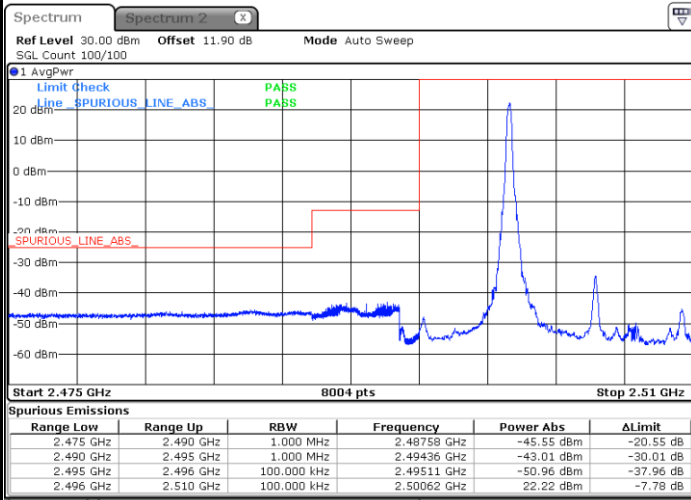

Date: 24 AUG 2017 13:40:09

LTE Band 7 / 5MHz / 64QAM

Lowest Band Edge / 1RB

Date: 19.OCT.2017 16:28:43

Highest Band Edge / 1 RB

Date: 19.OCT.2017 16:33:28

Lowest Band Edge / Full RB

Date: 19.OCT.2017 16:29:52

Highest Band Edge / Full RB

Date: 19.OCT.2017 16:34:37

LTE Band 7 / 10MHz / QPSK

Lowest Band Edge / 1 RB

Date: 24 AUG 2017 13:43:45

Highest Band Edge / 1 RB

Date: 24 AUG.2017 13:53:15

Lowest Band Edge / Full RB

Date: 24 AUG.2017 13:46:03

Highest Band Edge / Full RB

Date: 24 AUG.2017 13:55:34

LTE Band 7 / 10MHz / 16QAM

Lowest Band Edge / 1 RB

Date: 24 AUG 2017 13:44:54

Highest Band Edge / 1 RB

Date: 24 AUG.2017 13:54:24

Lowest Band Edge / Full RB

Date: 24 AUG.2017 13:47:13

Highest Band Edge / Full RB

Date: 24 AUG.2017 13:56:43

LTE Band 7 / 10MHz / 64QAM

Lowest Band Edge / 1 RB

Date: 19.OCT.2017 16:37:00

Highest Band Edge / 1 RB