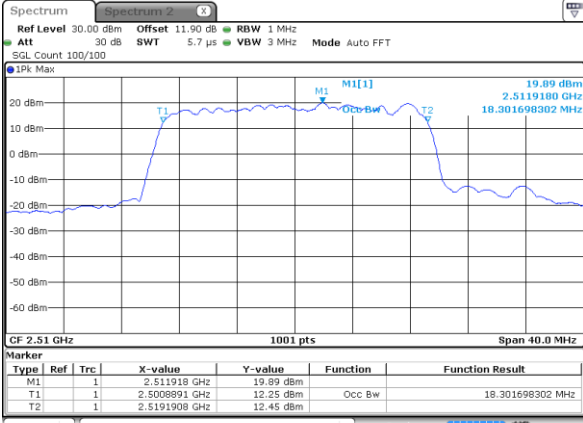

Highest Channel / 10MHz / 16QAM

Date: 24 AUG 2017 13:51:46

LTE Band 7

Lowest Channel / 15MHz / QPSK

Date: 24 AUG 2017 13:58:40

Lowest Channel / 15MHz / 16QAM

Date: 24 AUG 2017 13:58:50

Middle Channel / 15MHz / QPSK

Date: 24 AUG 2017 14:05:43

Middle Channel / 15MHz / 16QAM

Date: 24 AUG 2017 14:05:53

Highest Channel / 15MHz / QPSK

Date: 24 AUG 2017 14:09:39

Highest Channel / 15MHz / 16QAM

Date: 24 AUG 2017 14:09:49

LTE Band 7

Lowest Channel / 20MHz / QPSK

Date: 24 AUG 2017 14:16:43

Lowest Channel / 20MHz / 16QAM

Date: 24 AUG 2017 14:16:53

Middle Channel / 20MHz / QPSK

Date: 24 AUG 2017 14:23:47

Middle Channel / 20MHz / 16QAM

Date: 24 AUG 2017 14:23:57

Highest Channel / 20MHz / QPSK

Date: 24 AUG 2017 14:26:13

Highest Channel / 20MHz / 16QAM

Date: 24 AUG 2017 14:26:23

LTE Band 7

Lowest Channel / 5MHz / 64QAM

Date: 19.OCT.2017 16:27:24

Lowest Channel / 10MHz / 64QAM