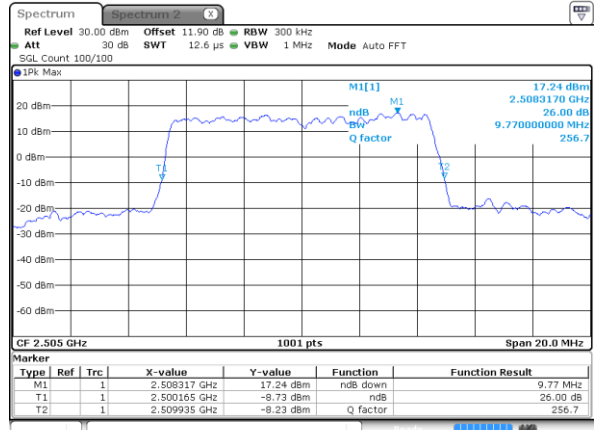

Lowest Channel / 10MHz / 16QAM

Date: 24 AUG 2017 13:42:36