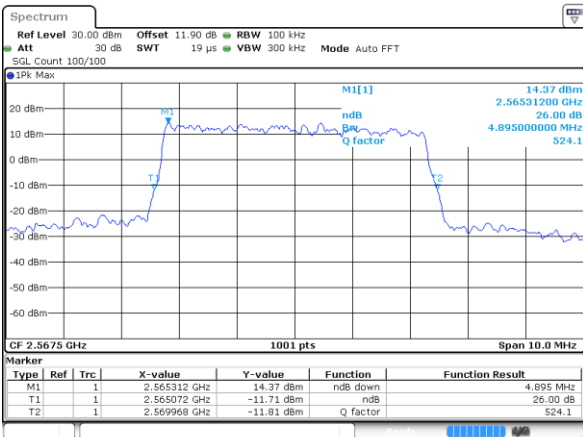

Highest Channel / 20MHz / QPSK

Date: 24 AUG 2017 14:26:33

Highest Channel / 20MHz / 16QAM

Date: 24 AUG 2017 14:26:43

LTE Band 7

Lowest Channel / 5MHz / 64QAM

Date: 19.OCT.2017 16:27:34

Lowest Channel / 10MHz / 64QAM

Date: 19.OCT.2017 16:35:51

Middle Channel / 5MHz / 64QAM

Date: 19.OCT.2017 16:31:06

Middle Channel / 10MHz / 64QAM

Date: 19.OCT.2017 16:39:23

Highest Channel / 5MHz / 64QAM

Date: 19.OCT.2017 16:32:19

Highest Channel / 10MHz / 64QAM