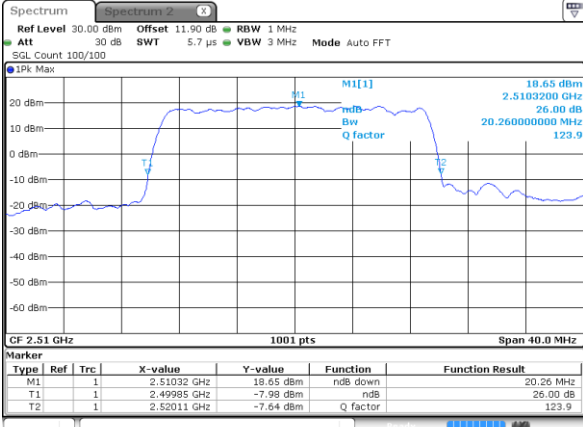

LTE Band 7

Lowest Channel / 20MHz / QPSK

Date: 24 AUG 2017 14:17:03