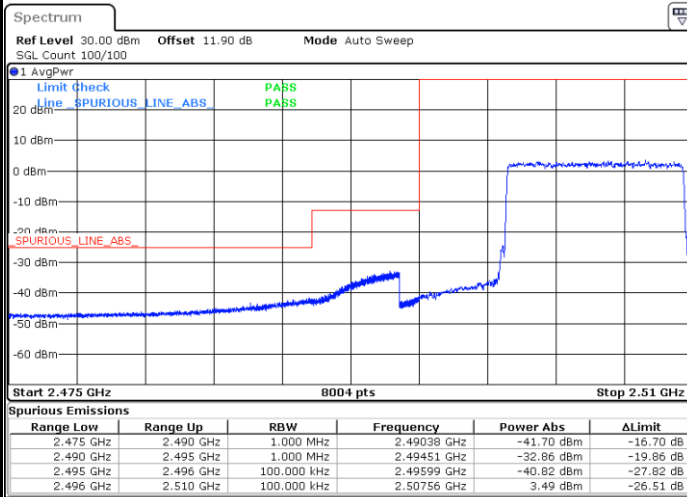

Date: 24 AUG.2017 13:46:03

Highest Band Edge / Full RB

Date: 24 AUG.2017 13:55:34

LTE Band 7 / 10MHz / 16QAM

Lowest Band Edge / 1 RB

Date: 24 AUG 2017 13:44:54

Highest Band Edge / 1 RB

Date: 24 AUG.2017 13:54:24

Lowest Band Edge / Full RB

Date: 24 AUG.2017 13:47:13

Highest Band Edge / Full RB

Date: 24 AUG.2017 13:56:43

LTE Band 7 / 10MHz / 64QAM

Lowest Band Edge / 1 RB

Date: 19.OCT.2017 16:37:00

Highest Band Edge / 1 RB

Date: 19.OCT.2017 16:41:45

Lowest Band Edge / Full RB

Date: 19.OCT.2017 16:38:09

Highest Band Edge / Full RB

Date: 19.OCT.2017 16:42:54

LTE Band 7 / 15MHz / QPSK

Lowest Band Edge / 1 RB

Date: 24 AUG 2017 14:00:19

Highest Band Edge / 1 RB

Date: 24 AUG 2017 14:11:18

Lowest Band Edge / Full RB

Date: 24 AUG 2017 14:02:37

Highest Band Edge / Full RB

Date: 24 AUG 2017 14:13:37

LTE Band 7 / 15MHz / 16QAM

Lowest Band Edge / 1 RB