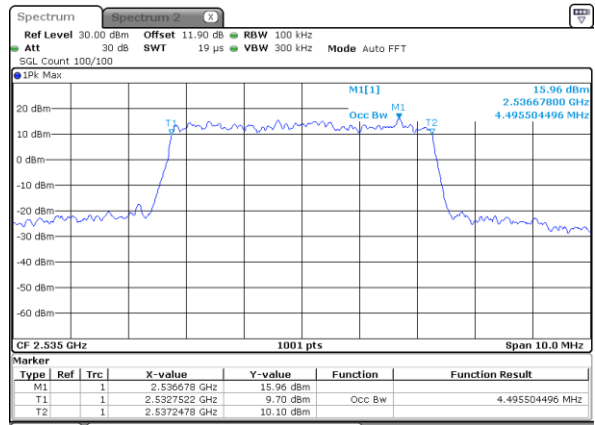

Middle Channel / 20MHz / 64QAM

Date: 19.OCT.2017 16:55:57

Highest Channel / 15MHz / 64QAM

Date: 19.OCT.2017 16:48:53

Highest Channel / 20MHz / 64QAM

Date: 19.OCT.2017 16:57:10

Occupied Bandwidth

Mode	LTE Band 7 : 99%OBW(MHz)											
BW	1.4MHz		3MHz		5MHz		10MHz		15MHz		20MHz	
Mod.	QPSK	16QAM	QPSK	16QAM	QPSK	16QAM	QPSK	16QAM	QPSK	16QAM	QPSK	16QAM
Lowest CH	-	-	-	-	4.47	4.49	9.11	8.99	13.46	13.49	18.3	18.38
Middle CH	-	-	-	-	4.48	4.5	8.99	9.01	13.43	13.4	18.22	18.22
Highest CH	-	-	-	-	4.48	4.52	9.03	9.01	13.4	13.4	18.34	18.26
Mode	LTE Band 7 : 99%OBW(MHz)											
BW	1.4MHz		3MHz		5MHz		10MHz		15MHz		20MHz	
Mod.	64QAM		64QAM		64QAM		64QAM		64QAM		64QAM	
Lowest CH	-	-	-	-	4.52	-	9.03	-	13.43	-	18.38	-
Middle CH	-	-	-	-	4.48	-	9.05	-	13.43	-	18.34	-
Highest CH	-	-	-	-	4.48	-	8.97	-	13.37	-	18.14	-

LTE Band 7

Lowest Channel / 5MHz / QPSK

Date: 24 AUG 2017 11:27:20

Lowest Channel / 5MHz / 16QAM

Date: 24 AUG 2017 11:27:30

Middle Channel / 5MHz / QPSK

Date: 24 AUG 2017 11:34:24

Middle Channel / 5MHz / 16QAM

Date: 24 AUG 2017 11:34:34

Highest Channel / 5MHz / QPSK

Date: 24 AUG 2017 11:36:50

Highest Channel / 5MHz / 16QAM

Date: 24 AUG 2017 11:37:01

LTE Band 7

Lowest Channel / 10MHz / QPSK

Date: 24 AUG 2017 13:42:06