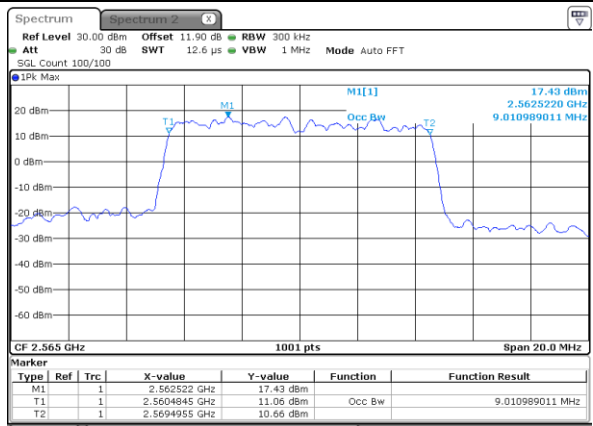

Date: 24 AUG 2017 11:34:34

Highest Channel / 5MHz / QPSK

Date: 24 AUG 2017 11:36:50

Highest Channel / 5MHz / 16QAM

Date: 24 AUG 2017 11:37:01

LTE Band 7

Lowest Channel / 10MHz / QPSK

Date: 24 AUG 2017 13:42:06

Lowest Channel / 10MHz / 16QAM

Date: 24 AUG 2017 13:42:16

Middle Channel / 10MHz / QPSK

Date: 24 AUG 2017 13:49:10

Middle Channel / 10MHz / 16QAM

Date: 24 AUG 2017 13:49:20

Highest Channel / 10MHz / QPSK

Date: 24 AUG 2017 13:51:36

Highest Channel / 10MHz / 16QAM

Date: 24 AUG 2017 13:51:46

LTE Band 7

Lowest Channel / 15MHz / QPSK

Date: 24 AUG 2017 13:58:40

Lowest Channel / 15MHz / 16QAM

Date: 24 AUG 2017 13:58:50

Middle Channel / 15MHz / QPSK