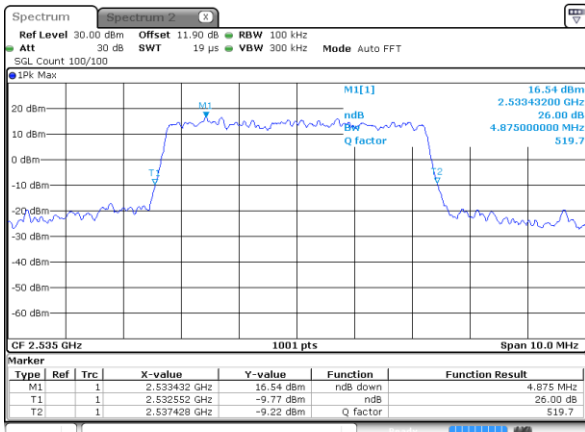

Highest Channel / Full RB

Date: 19.OCT.2017 17:01:57

26dB Bandwidth

Mode	LTE Band 7 : 26dB BW(MHz)											
BW	1.4MHz		3MHz		5MHz		10MHz		15MHz		20MHz	
Mod.	QPSK	16QAM	QPSK	16QAM	QPSK	16QAM	QPSK	16QAM	QPSK	16QAM	QPSK	16QAM
Lowest CH	-	-	-	-	4.95	4.90	9.67	9.77	14.48	14.30	20.26	20.26
Middle CH	-	-	-	-	4.88	4.84	9.67	9.77	14.36	14.24	20.18	20.02
Highest CH	-	-	-	-	4.88	4.95	9.79	9.85	14.51	14.33	20.14	20.14
Mode	LTE Band 7 : 26dB BW(MHz)											
BW	1.4MHz		3MHz		5MHz		10MHz		15MHz		20MHz	
Mod.	64QAM		64QAM		64QAM		64QAM		64QAM		64QAM	
Lowest CH	-	-	-	-	4.95	-	9.77	-	14.42	-	20.18	-
Middle CH	-	-	-	-	4.93	-	9.93	-	14.54	-	20.26	-
Highest CH	-	-	-	-	4.90	-	9.81	-	14.21	-	20.06	-

LTE Band 7

Lowest Channel / 5MHz / QPSK

Date: 24 AUG 2017 11:27:40

Lowest Channel / 5MHz / 16QAM

Date: 24 AUG 2017 11:27:50

Middle Channel / 5MHz / QPSK

Date: 24 AUG 2017 11:34:44

Middle Channel / 5MHz / 16QAM

Date: 24 AUG 2017 11:34:54

Highest Channel / 5MHz / QPSK

Date: 24 AUG 2017 11:37:11

Highest Channel / 5MHz / 16QAM

Date: 24 AUG 2017 11:37:21

LTE Band 7

Lowest Channel / 10MHz / QPSK

Date: 24 AUG 2017 13:42:26