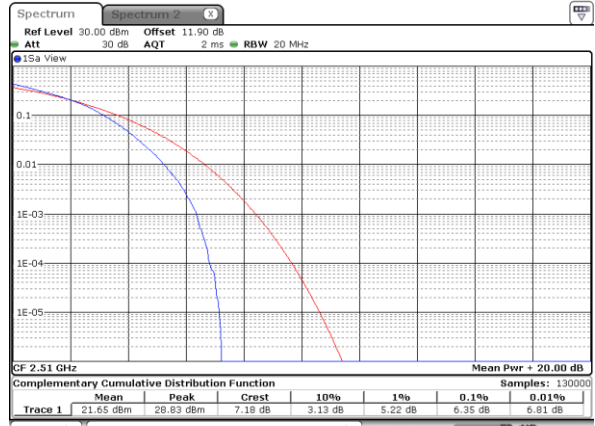

LTE Band 7 / 20MHz / 16QAM

Lowest Channel / 1RB

Date: 24 AUG 2017 14:35:51

Lowest Channel / Full RB

Date: 24 AUG 2017 14:36:00

Middle Channel / 1RB

Date: 24 AUG 2017 14:36:14

Middle Channel / Full RB

Date: 24 AUG 2017 14:36:25

Highest Channel / 1RB

Date: 24 AUG 2017 14:36:41

Highest Channel / Full RB

Date: 24 AUG 2017 14:36:51

LTE Band 7 / 20MHz / 64QAM

Lowest Channel / 1RB

Date: 19.OCT.2017 17:00:36