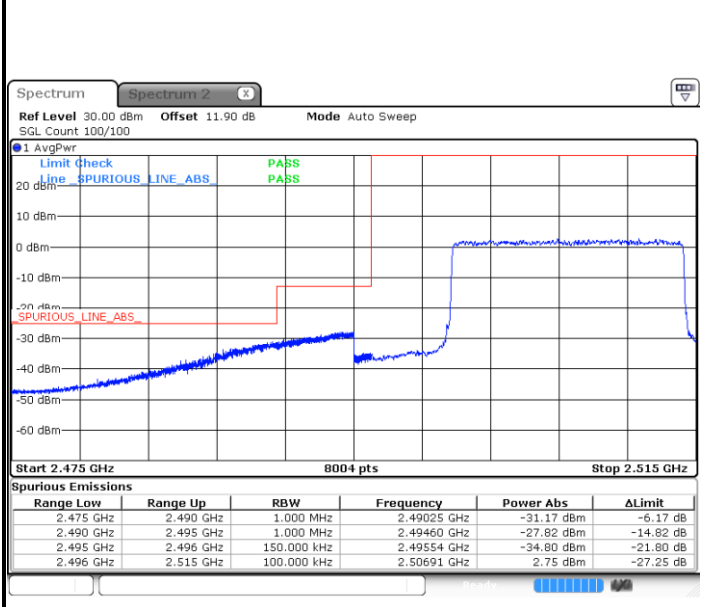

Lowest Band Edge / Full RB

Date: 24 AUG.2017 13:47:13

Highest Band Edge / Full RB

Date: 24 AUG.2017 13:56:43

LTE Band 7 / 10MHz / 64QAM

Lowest Band Edge / 1 RB

Date: 19.OCT.2017 16:37:00

Highest Band Edge / 1 RB

Date: 19.OCT.2017 16:41:45

Lowest Band Edge / Full RB

Date: 19.OCT.2017 16:38:09

Highest Band Edge / Full RB

Date: 19.OCT.2017 16:42:54

LTE Band 7 / 15MHz / QPSK

Lowest Band Edge / 1 RB

Date: 24 AUG 2017 14:00:19

Highest Band Edge / 1 RB

Date: 24 AUG 2017 14:11:18

Lowest Band Edge / Full RB

Date: 24 AUG 2017 14:02:37

Highest Band Edge / Full RB

Date: 24 AUG 2017 14:13:37

LTE Band 7 / 15MHz / 16QAM

Lowest Band Edge / 1 RB

Date: 24 AUG 2017 14:01:28

Highest Band Edge / 1 RB

Date: 24 AUG.2017 14:12:27

Lowest Band Edge / Full RB

Date: 24 AUG.2017 14:03:47

Highest Band Edge / Full RB

Date: 24 AUG 2017 14:14:46