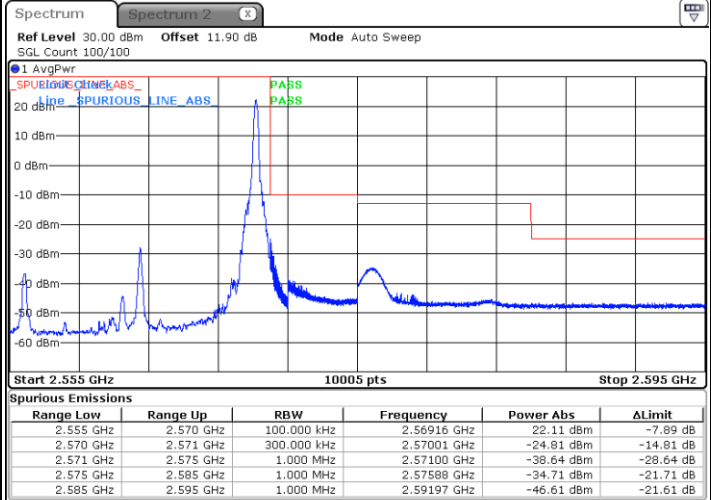

Lowest Band Edge / Full RB

Date: 24 AUG.2017 13:47:13

Highest Band Edge / Full RB

Date: 24 AUG.2017 13:56:43

LTE Band 7 / 10MHz / 64QAM

Lowest Band Edge / 1 RB

Date: 19.OCT.2017 16:37:00

Highest Band Edge / 1 RB

Date: 19.OCT.2017 16:41:45

Lowest Band Edge / Full RB

Date: 19.OCT.2017 16:38:09

Highest Band Edge / Full RB

Date: 19.OCT.2017 16:42:54

LTE Band 7 / 15MHz / QPSK

Lowest Band Edge / 1 RB

Date: 24 AUG 2017 14:00:19

Highest Band Edge / 1 RB

Date: 24 AUG 2017 14:11:18

Lowest Band Edge / Full RB

Date: 24 AUG 2017 14:02:37

Highest Band Edge / Full RB

Date: 24 AUG 2017 14:13:37

LTE Band 7 / 15MHz / 16QAM

Lowest Band Edge / 1 RB

Date: 24 AUG 2017 14:01:28

Highest Band Edge / 1 RB

Date: 24 AUG.2017 14:12:27

Lowest Band Edge / Full RB

Date: 24 AUG.2017 14:03:47

Highest Band Edge / Full RB

Date: 24 AUG 2017 14:14:46