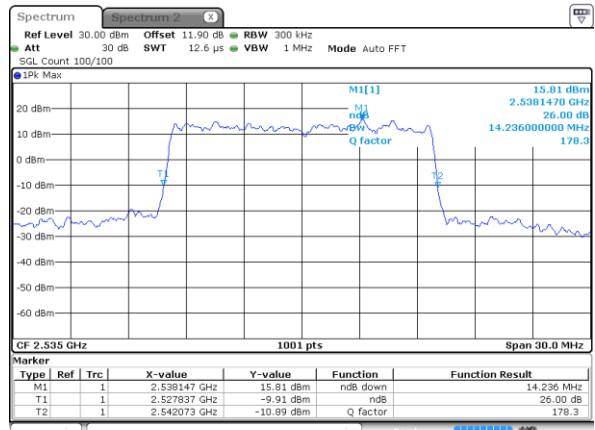

Highest Channel / 10MHz / 16QAM

Date: 24 AUG 2017 13:52:06

LTE Band 7

Lowest Channel / 15MHz / QPSK

Date: 24 AUG 2017 13:59:00

Lowest Channel / 15MHz / 16QAM

Date: 24 AUG 2017 13:59:10

Middle Channel / 15MHz / QPSK

Date: 24 AUG 2017 14:06:03

Middle Channel / 15MHz / 16QAM

Date: 24 AUG 2017 14:06:13

Highest Channel / 15MHz / QPSK

Date: 24 AUG 2017 14:09:59

Highest Channel / 15MHz / 16QAM

Date: 24 AUG 2017 14:10:09

LTE Band 7