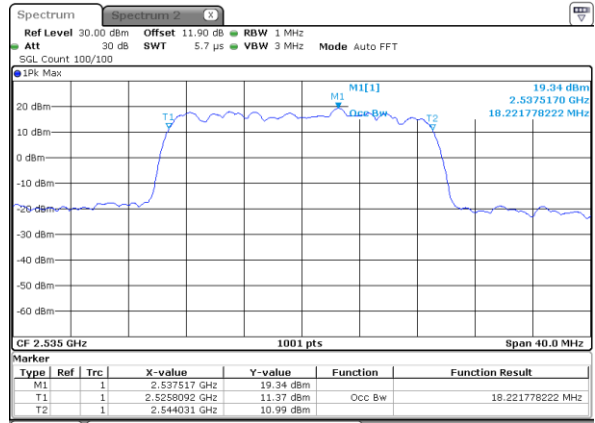

Date: 24 AUG 2017 14:05:43

Middle Channel / 15MHz / 16QAM

Date: 24 AUG 2017 14:05:53

Highest Channel / 15MHz / QPSK

Date: 24 AUG 2017 14:09:39

Highest Channel / 15MHz / 16QAM

Date: 24 AUG 2017 14:09:49

LTE Band 7

Lowest Channel / 20MHz / QPSK

Date: 24 AUG 2017 14:16:43

Lowest Channel / 20MHz / 16QAM

Date: 24 AUG 2017 14:16:53

Middle Channel / 20MHz / QPSK

Date: 24 AUG 2017 14:23:47

Middle Channel / 20MHz / 16QAM

Date: 24 AUG 2017 14:23:57

Highest Channel / 20MHz / QPSK

Date: 24 AUG 2017 14:26:13

Highest Channel / 20MHz / 16QAM

Date: 24 AUG 2017 14:26:23

LTE Band 7

Lowest Channel / 5MHz / 64QAM

Date: 19.OCT.2017 16:27:24

Lowest Channel / 10MHz / 64QAM