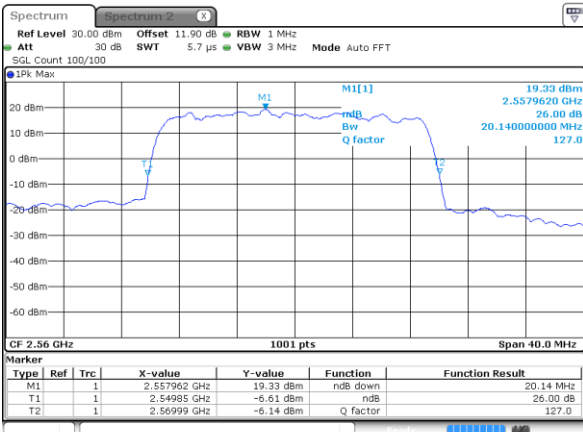

Date: 24 AUG 2017 14:06:03

Middle Channel / 15MHz / 16QAM

Date: 24 AUG 2017 14:06:13

Highest Channel / 15MHz / QPSK

Date: 24 AUG 2017 14:09:59

Highest Channel / 15MHz / 16QAM

Date: 24 AUG 2017 14:10:09

LTE Band 7

Lowest Channel / 20MHz / QPSK

Date: 24 AUG 2017 14:17:03

Lowest Channel / 20MHz / 16QAM

Date: 24 AUG 2017 14:17:13

Middle Channel / 20MHz / QPSK

Date: 24 AUG 2017 14:24:06

Middle Channel / 20MHz / 16QAM

Date: 24 AUG 2017 14:24:16

Highest Channel / 20MHz / QPSK

Date: 24 AUG 2017 14:26:33

Highest Channel / 20MHz / 16QAM

Date: 24 AUG 2017 14:26:43

LTE Band 7

Lowest Channel / 5MHz / 64QAM

Date: 19.OCT.2017 16:27:34

Lowest Channel / 10MHz / 64QAM