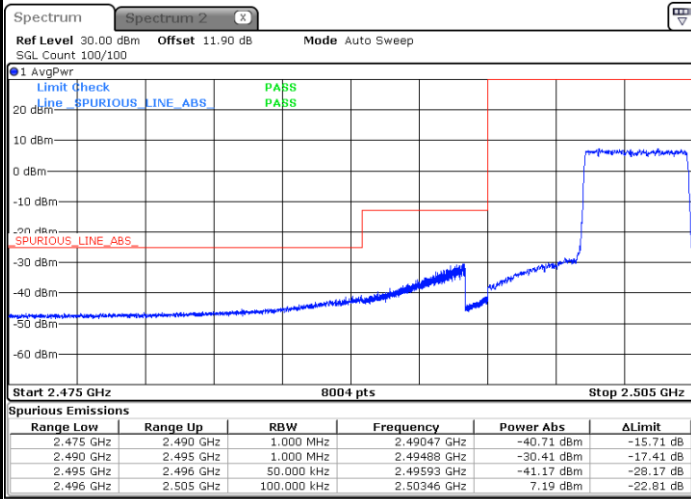

Lowest Band Edge / 1 RB

Date: 24 AUG 2017 11:28:59

Highest Band Edge / 1 RB

Date: 24 AUG.2017 11:38:29

Lowest Band Edge / Full RB

Date: 24 AUG.2017 11:31:17

Highest Band Edge / Full RB

Date: 24 AUG.2017 13:38:00

LTE Band 7 / 5MHz / 16QAM

Lowest Band Edge / 1 RB

Date: 24 AUG 2017 11:30:08

Highest Band Edge / 1 RB

Date: 24 AUG 2017 11:39:39

Lowest Band Edge / Full RB

Date: 24 AUG 2017 11:32:27

Highest Band Edge / Full RB

Date: 24 AUG 2017 13:40:09

LTE Band 7 / 5MHz / 64QAM

Lowest Band Edge / 1RB

Date: 19.OCT.2017 16:28:43

Highest Band Edge / 1 RB

Date: 19.OCT.2017 16:33:28

Lowest Band Edge / Full RB

Date: 19.OCT.2017 16:29:52

Highest Band Edge / Full RB

Date: 19.OCT.2017 16:34:37

LTE Band 7 / 10MHz / QPSK

Lowest Band Edge / 1 RB

Date: 24 AUG 2017 13:43:45

Highest Band Edge / 1 RB

Date: 24 AUG.2017 13:53:15

Lowest Band Edge / Full RB