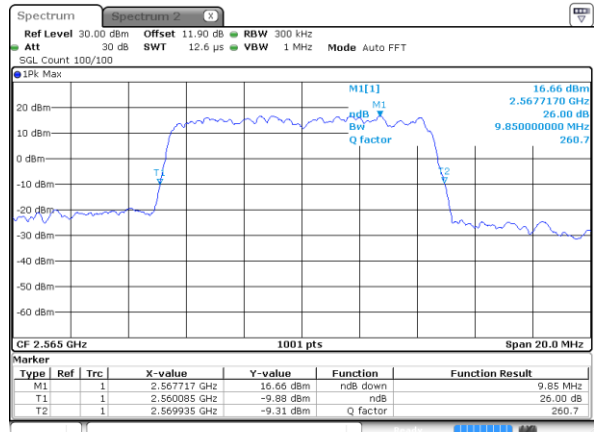

Date: 24 AUG 2017 11:34:54

Highest Channel / 5MHz / QPSK

Date: 24 AUG 2017 11:37:11

Highest Channel / 5MHz / 16QAM

Date: 24 AUG 2017 11:37:21

LTE Band 7

Lowest Channel / 10MHz / QPSK

Date: 24 AUG 2017 13:42:26

Lowest Channel / 10MHz / 16QAM

Date: 24 AUG 2017 13:42:36

Middle Channel / 10MHz / QPSK

Date: 24 AUG 2017 13:49:30

Middle Channel / 10MHz / 16QAM

Date: 24 AUG 2017 13:49:40

Highest Channel / 10MHz / QPSK

Date: 24 AUG 2017 13:51:56

Highest Channel / 10MHz / 16QAM

Date: 24 AUG 2017 13:52:06

LTE Band 7

Lowest Channel / 15MHz / QPSK

Date: 24 AUG 2017 13:59:00

Lowest Channel / 15MHz / 16QAM

Date: 24 AUG 2017 13:59:10

Middle Channel / 15MHz / QPSK