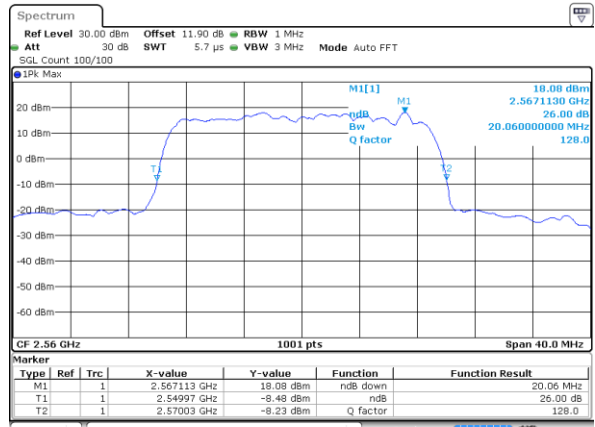

Middle Channel / 20MHz / 64QAM

Date: 19.OCT.2017 16:55:57

Highest Channel / 15MHz / 64QAM

Date: 19.OCT.2017 16:48:53

Highest Channel / 20MHz / 64QAM

Date: 19.OCT.2017 16:57:10

Occupied Bandwidth

Mode	LTE Band 7 : 99%OBW(MHz)											
BW	1.4MHz		3MHz		5MHz		10MHz		15MHz		20MHz	
Mod.	QPSK	16QAM	QPSK	16QAM	QPSK	16QAM	QPSK	16QAM	QPSK	16QAM	QPSK	16QAM
Lowest CH	-	-	-	-	4.47	4.49	9.11	8.99	13.46	13.49	18.3	18.38
Middle CH	-	-	-	-	4.48	4.5	8.99	9.01	13.43	13.4	18.22	18.22
Highest CH	-	-	-	-	4.48	4.52	9.03	9.01	13.4	13.4	18.34	18.26
Mode	LTE Band 7 : 99%OBW(MHz)											
BW	1.4MHz		3MHz		5MHz		10MHz		15MHz		20MHz	
Mod.	64QAM		64QAM		64QAM		64QAM		64QAM		64QAM	
Lowest CH	-	-	-	-	4.52	-	9.03	-	13.43	-	18.38	-
Middle CH	-	-	-	-	4.48	-	9.05	-	13.43	-	18.34	-
Highest CH	-	-	-	-	4.48	-	8.97	-	13.37	-	18.14	-

LTE Band 7

Lowest Channel / 5MHz / QPSK

Date: 24 AUG 2017 11:27:20

Lowest Channel / 5MHz / 16QAM

Date: 24 AUG 2017 11:27:30

Middle Channel / 5MHz / QPSK

Date: 24 AUG 2017 11:34:24

Middle Channel / 5MHz / 16QAM