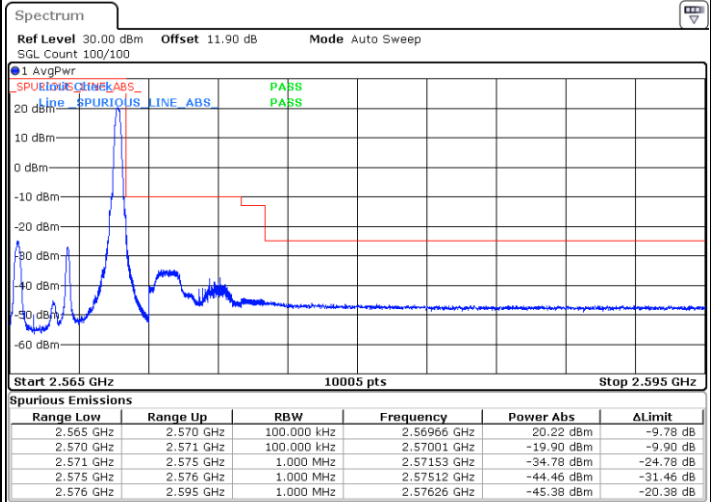

LTE Band 7 / 5MHz / 16QAM

Lowest Band Edge / 1 RB

Date: 24 AUG 2017 11:30:08

Highest Band Edge / 1 RB

Date: 24 AUG 2017 11:39:39

Lowest Band Edge / Full RB

Date: 24 AUG 2017 11:32:27

Highest Band Edge / Full RB

Date: 24 AUG 2017 13:40:09

LTE Band 7 / 5MHz / 64QAM

Lowest Band Edge / 1RB

Date: 19.OCT.2017 16:28:43

Highest Band Edge / 1 RB

Date: 19.OCT.2017 16:33:28

Lowest Band Edge / Full RB

Date: 19.OCT.2017 16:29:52

Highest Band Edge / Full RB

Date: 19.OCT.2017 16:34:37

LTE Band 7 / 10MHz / QPSK

Lowest Band Edge / 1 RB

Date: 24 AUG 2017 13:43:45

Highest Band Edge / 1 RB

Date: 24 AUG.2017 13:53:15

Lowest Band Edge / Full RB

Date: 24 AUG.2017 13:46:03

Highest Band Edge / Full RB

Date: 24 AUG.2017 13:55:34

LTE Band 7 / 10MHz / 16QAM

Lowest Band Edge / 1 RB

Date: 24 AUG 2017 13:44:54

Highest Band Edge / 1 RB

Date: 24 AUG.2017 13:54:24