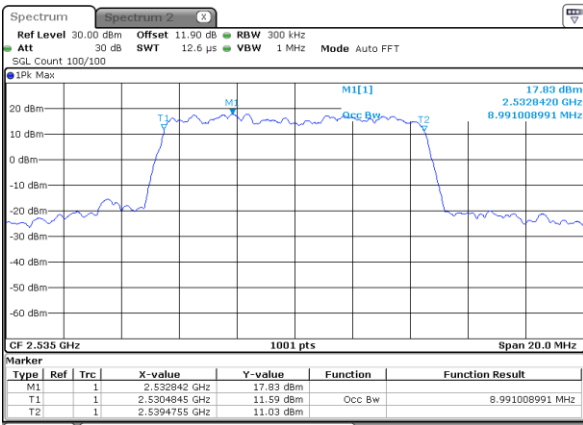

LTE Band 7

Lowest Channel / 5MHz / QPSK

Date: 24 AUG 2017 11:27:20

Lowest Channel / 5MHz / 16QAM

Date: 24 AUG 2017 11:27:30

Middle Channel / 5MHz / QPSK

Date: 24 AUG 2017 11:34:24

Middle Channel / 5MHz / 16QAM

Date: 24 AUG 2017 11:34:34

Highest Channel / 5MHz / QPSK

Date: 24 AUG 2017 11:36:50

Highest Channel / 5MHz / 16QAM

Date: 24 AUG 2017 11:37:01

LTE Band 7

Lowest Channel / 10MHz / QPSK

Date: 24 AUG 2017 13:42:06

Lowest Channel / 10MHz / 16QAM

Date: 24 AUG 2017 13:42:16

Middle Channel / 10MHz / QPSK

Date: 24 AUG 2017 13:49:10

Middle Channel / 10MHz / 16QAM

Date: 24 AUG 2017 13:49:20

Highest Channel / 10MHz / QPSK

Date: 24 AUG 2017 13:51:36

Highest Channel / 10MHz / 16QAM

Date: 24 AUG 2017 13:51:46

LTE Band 7

Lowest Channel / 15MHz / QPSK

Date: 24 AUG 2017 13:58:40

Lowest Channel / 15MHz / 16QAM

Date: 24 AUG 2017 13:58:50

Middle Channel / 15MHz / QPSK