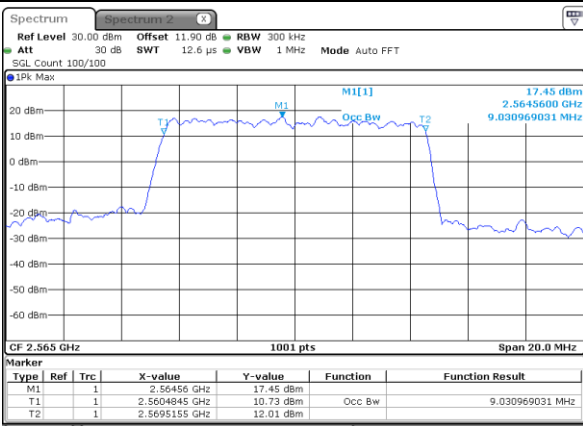

Date: 24 AUG 2017 11:34:34

Highest Channel / 5MHz / QPSK

Date: 24 AUG 2017 11:36:50

Highest Channel / 5MHz / 16QAM

Date: 24 AUG 2017 11:37:01

LTE Band 7

Lowest Channel / 10MHz / QPSK

Date: 24 AUG 2017 13:42:06

Lowest Channel / 10MHz / 16QAM

Date: 24 AUG 2017 13:42:16

Middle Channel / 10MHz / QPSK

Date: 24 AUG 2017 13:49:10

Middle Channel / 10MHz / 16QAM

Date: 24 AUG 2017 13:49:20

Highest Channel / 10MHz / QPSK

Date: 24 AUG 2017 13:51:36

Highest Channel / 10MHz / 16QAM

Date: 24 AUG 2017 13:51:46

LTE Band 7

Lowest Channel / 15MHz / QPSK

Date: 24 AUG 2017 13:58:40

Lowest Channel / 15MHz / 16QAM

Date: 24 AUG 2017 13:58:50

Middle Channel / 15MHz / QPSK