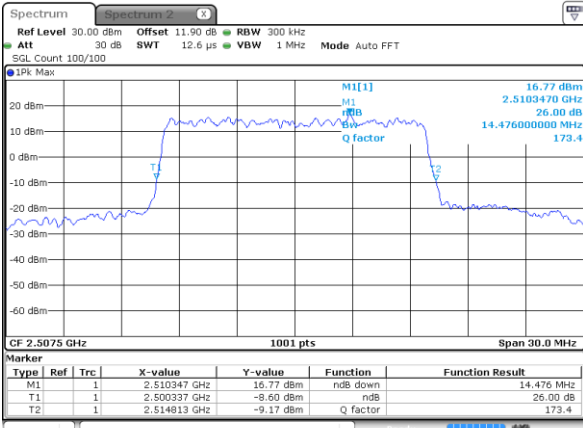

Highest Channel / 10MHz / 16QAM

Date: 24 AUG 2017 13:52:06

LTE Band 7

Lowest Channel / 15MHz / QPSK

Date: 24 AUG 2017 13:59:00

Lowest Channel / 15MHz / 16QAM

Date: 24 AUG 2017 13:59:10

Middle Channel / 15MHz / QPSK

Date: 24 AUG 2017 14:06:03

Middle Channel / 15MHz / 16QAM

Date: 24 AUG 2017 14:06:13

Highest Channel / 15MHz / QPSK

Date: 24 AUG 2017 14:09:59

Highest Channel / 15MHz / 16QAM

Date: 24 AUG 2017 14:10:09

LTE Band 7