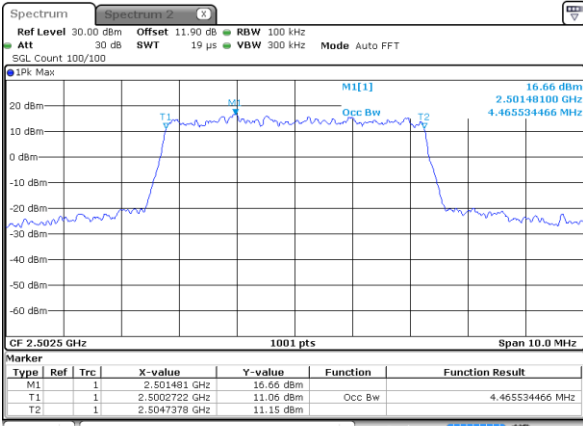

Middle Channel / 20MHz / 64QAM

Date: 19.OCT.2017 16:55:57

Highest Channel / 15MHz / 64QAM

Date: 19.OCT.2017 16:48:53

Highest Channel / 20MHz / 64QAM

Date: 19.OCT.2017 16:57:10

Occupied Bandwidth

Mode	LTE Band 7 : 99%OBW(MHz)											
BW	1.4MHz		3MHz		5MHz		10MHz		15MHz		20MHz	
Mod.	QPSK	16QAM	QPSK	16QAM	QPSK	16QAM	QPSK	16QAM	QPSK	16QAM	QPSK	16QAM
Lowest CH	-	-	-	-	4.47	4.49	9.11	8.99	13.46	13.49	18.3	18.38
Middle CH	-	-	-	-	4.48	4.5	8.99	9.01	13.43	13.4	18.22	18.22
Highest CH	-	-	-	-	4.48	4.52	9.03	9.01	13.4	13.4	18.34	18.26
Mode	LTE Band 7 : 99%OBW(MHz)											
BW	1.4MHz		3MHz		5MHz		10MHz		15MHz		20MHz	
Mod.	64QAM		64QAM		64QAM		64QAM		64QAM		64QAM	
Lowest CH	-	-	-	-	4.52	-	9.03	-	13.43	-	18.38	-
Middle CH	-	-	-	-	4.48	-	9.05	-	13.43	-	18.34	-
Highest CH	-	-	-	-	4.48	-	8.97	-	13.37	-	18.14	-

LTE Band 7

Lowest Channel / 5MHz / QPSK

Date: 24 AUG 2017 11:27:20

Lowest Channel / 5MHz / 16QAM

Date: 24 AUG 2017 11:27:30

Middle Channel / 5MHz / QPSK

Date: 24 AUG 2017 11:34:24

Middle Channel / 5MHz / 16QAM