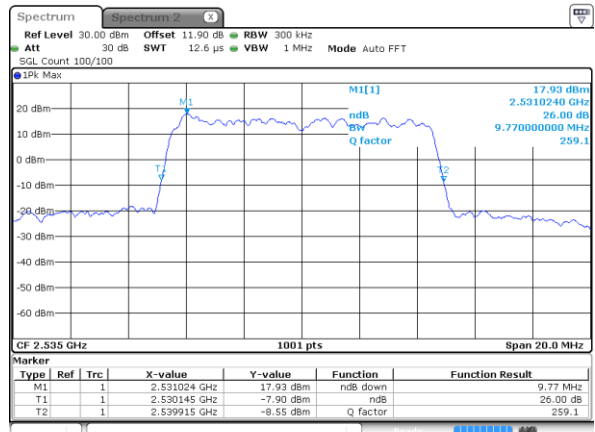

Date: 24 AUG 2017 11:34:54

Highest Channel / 5MHz / QPSK

Date: 24 AUG 2017 11:37:11

Highest Channel / 5MHz / 16QAM

Date: 24 AUG 2017 11:37:21

LTE Band 7

Lowest Channel / 10MHz / QPSK

Date: 24 AUG 2017 13:42:26

Lowest Channel / 10MHz / 16QAM

Date: 24 AUG 2017 13:42:36

Middle Channel / 10MHz / QPSK

Date: 24 AUG 2017 13:49:30

Middle Channel / 10MHz / 16QAM

Date: 24 AUG 2017 13:49:40

Highest Channel / 10MHz / QPSK

Date: 24 AUG 2017 13:51:56

Highest Channel / 10MHz / 16QAM

Date: 24 AUG 2017 13:52:06

LTE Band 7

Lowest Channel / 15MHz / QPSK

Date: 24 AUG 2017 13:59:00

Lowest Channel / 15MHz / 16QAM

Date: 24 AUG 2017 13:59:10

Middle Channel / 15MHz / QPSK