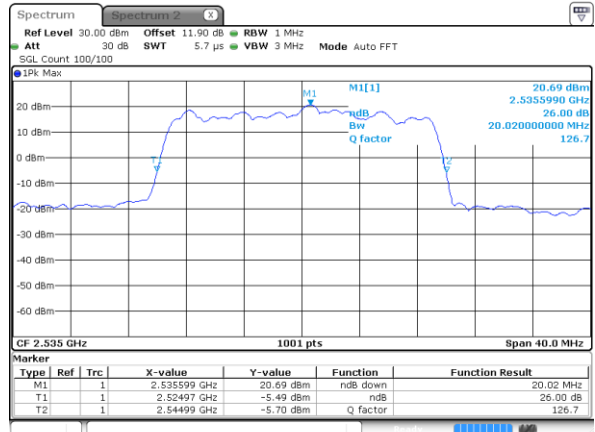

Date: 24 AUG 2017 14:06:03

Middle Channel / 15MHz / 16QAM

Date: 24 AUG 2017 14:06:13

Highest Channel / 15MHz / QPSK

Date: 24 AUG 2017 14:09:59

Highest Channel / 15MHz / 16QAM

Date: 24 AUG 2017 14:10:09

LTE Band 7

Lowest Channel / 20MHz / QPSK

Date: 24 AUG 2017 14:17:03

Lowest Channel / 20MHz / 16QAM

Date: 24 AUG 2017 14:17:13

Middle Channel / 20MHz / QPSK

Date: 24 AUG 2017 14:24:06

Middle Channel / 20MHz / 16QAM

Date: 24 AUG 2017 14:24:16

Highest Channel / 20MHz / QPSK

Date: 24 AUG 2017 14:26:33

Highest Channel / 20MHz / 16QAM

Date: 24 AUG 2017 14:26:43

LTE Band 7

Lowest Channel / 5MHz / 64QAM

Date: 19.OCT.2017 16:27:34

Lowest Channel / 10MHz / 64QAM