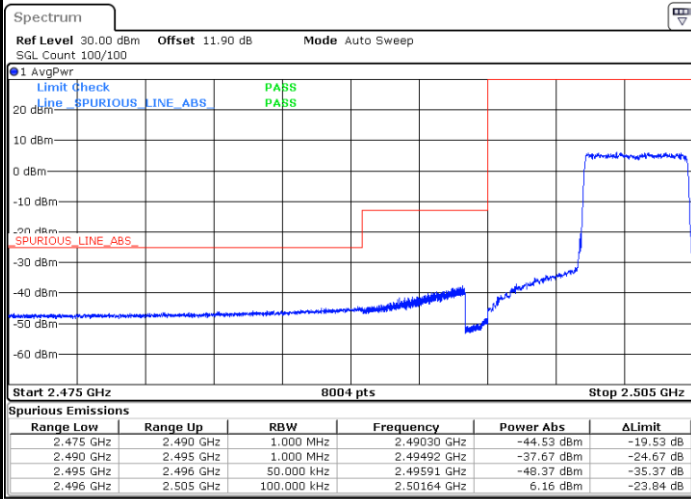

LTE Band 7 / 5MHz / 16QAM

Lowest Band Edge / 1 RB

Date: 24 AUG 2017 11:30:08

Highest Band Edge / 1 RB

Date: 24 AUG 2017 11:39:39

Lowest Band Edge / Full RB

Date: 24 AUG 2017 11:32:27

Highest Band Edge / Full RB

Date: 24 AUG 2017 13:40:09

LTE Band 7 / 5MHz / 64QAM

Lowest Band Edge / 1RB

Date: 19.OCT.2017 16:28:43

Highest Band Edge / 1 RB

Date: 19.OCT.2017 16:33:28

Lowest Band Edge / Full RB

Date: 19.OCT.2017 16:29:52

Highest Band Edge / Full RB

Date: 19.OCT.2017 16:34:37

LTE Band 7 / 10MHz / QPSK

Lowest Band Edge / 1 RB

Date: 24 AUG 2017 13:43:45

Highest Band Edge / 1 RB

Date: 24 AUG.2017 13:53:15

Lowest Band Edge / Full RB

Date: 24 AUG.2017 13:46:03

Highest Band Edge / Full RB

Date: 24 AUG.2017 13:55:34

LTE Band 7 / 10MHz / 16QAM

Lowest Band Edge / 1 RB

Date: 24 AUG 2017 13:44:54

Highest Band Edge / 1 RB

Date: 24 AUG.2017 13:54:24