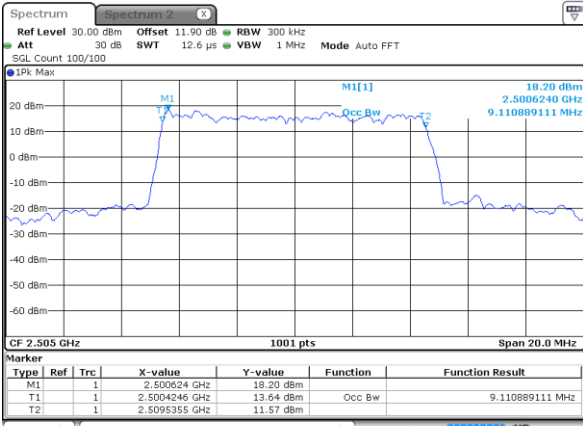

LTE Band 7

Lowest Channel / 5MHz / QPSK

Date: 24 AUG 2017 11:27:20

Lowest Channel / 5MHz / 16QAM

Date: 24 AUG 2017 11:27:30

Middle Channel / 5MHz / QPSK

Date: 24 AUG 2017 11:34:24

Middle Channel / 5MHz / 16QAM

Date: 24 AUG 2017 11:34:34

Highest Channel / 5MHz / QPSK

Date: 24 AUG 2017 11:36:50

Highest Channel / 5MHz / 16QAM

Date: 24 AUG 2017 11:37:01

LTE Band 7

Lowest Channel / 10MHz / QPSK

Date: 24 AUG 2017 13:42:06