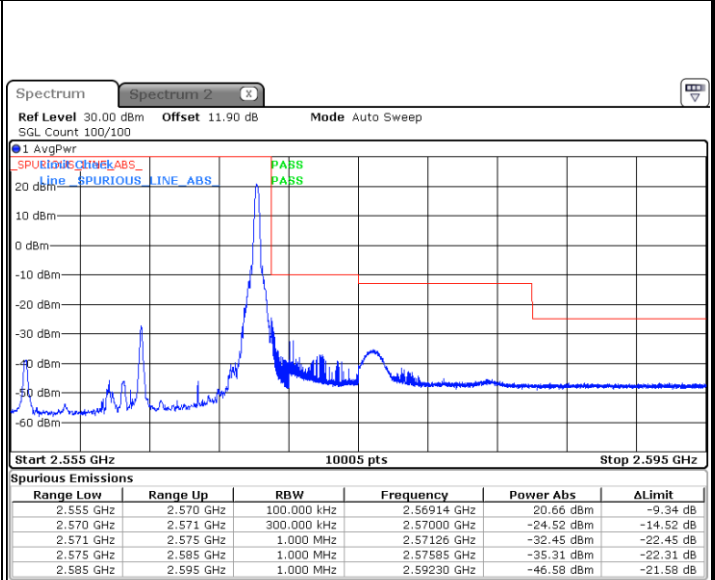

Lowest Band Edge / Full RB

Date: 24 AUG.2017 13:47:13

Highest Band Edge / Full RB

Date: 24 AUG.2017 13:56:43

LTE Band 7 / 10MHz / 64QAM

Lowest Band Edge / 1 RB

Date: 19.OCT.2017 16:37:00

Highest Band Edge / 1 RB

Date: 19.OCT.2017 16:41:45

Lowest Band Edge / Full RB

Date: 19.OCT.2017 16:38:09

Highest Band Edge / Full RB

Date: 19.OCT.2017 16:42:54

LTE Band 7 / 15MHz / QPSK

Lowest Band Edge / 1 RB

Date: 24 AUG 2017 14:00:19

Highest Band Edge / 1 RB

Date: 24 AUG 2017 14:11:18

Lowest Band Edge / Full RB

Date: 24 AUG 2017 14:02:37

Highest Band Edge / Full RB

Date: 24 AUG 2017 14:13:37

LTE Band 7 / 15MHz / 16QAM

Lowest Band Edge / 1 RB

Date: 24 AUG 2017 14:01:28

Highest Band Edge / 1 RB

Date: 24 AUG.2017 14:12:27

Lowest Band Edge / Full RB

Date: 24 AUG.2017 14:03:47

Highest Band Edge / Full RB

Date: 24 AUG 2017 14:14:46