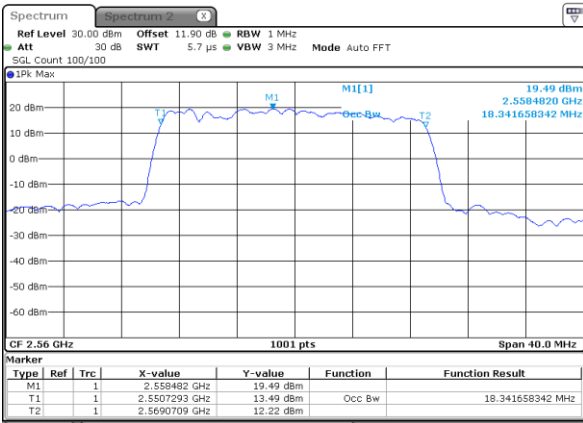

Date: 24 AUG 2017 14:05:43

Middle Channel / 15MHz / 16QAM

Date: 24 AUG 2017 14:05:53

Highest Channel / 15MHz / QPSK

Date: 24 AUG 2017 14:09:39

Highest Channel / 15MHz / 16QAM

Date: 24 AUG 2017 14:09:49

LTE Band 7

Lowest Channel / 20MHz / QPSK

Date: 24 AUG 2017 14:16:43

Lowest Channel / 20MHz / 16QAM

Date: 24 AUG 2017 14:16:53

Middle Channel / 20MHz / QPSK

Date: 24 AUG 2017 14:23:47

Middle Channel / 20MHz / 16QAM

Date: 24 AUG 2017 14:23:57

Highest Channel / 20MHz / QPSK

Date: 24 AUG 2017 14:26:13

Highest Channel / 20MHz / 16QAM

Date: 24 AUG 2017 14:26:23

LTE Band 7

Lowest Channel / 5MHz / 64QAM

Date: 19.OCT.2017 16:27:24

Lowest Channel / 10MHz / 64QAM