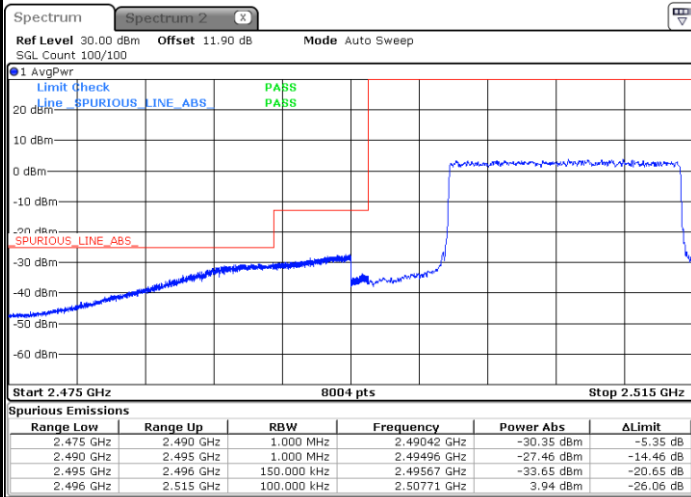

Date: 24 AUG.2017 13:46:03

Highest Band Edge / Full RB

Date: 24 AUG.2017 13:55:34

LTE Band 7 / 10MHz / 16QAM

Lowest Band Edge / 1 RB

Date: 24 AUG 2017 13:44:54

Highest Band Edge / 1 RB

Date: 24 AUG.2017 13:54:24

Lowest Band Edge / Full RB

Date: 24 AUG.2017 13:47:13

Highest Band Edge / Full RB

Date: 24 AUG.2017 13:56:43

LTE Band 7 / 10MHz / 64QAM

Lowest Band Edge / 1 RB

Date: 19.OCT.2017 16:37:00

Highest Band Edge / 1 RB

Date: 19.OCT.2017 16:41:45

Lowest Band Edge / Full RB

Date: 19.OCT.2017 16:38:09

Highest Band Edge / Full RB

Date: 19.OCT.2017 16:42:54

LTE Band 7 / 15MHz / QPSK

Lowest Band Edge / 1 RB

Date: 24 AUG 2017 14:00:19

Highest Band Edge / 1 RB

Date: 24 AUG 2017 14:11:18

Lowest Band Edge / Full RB

Date: 24 AUG 2017 14:02:37

Highest Band Edge / Full RB

Date: 24 AUG 2017 14:13:37

LTE Band 7 / 15MHz / 16QAM

Lowest Band Edge / 1 RB