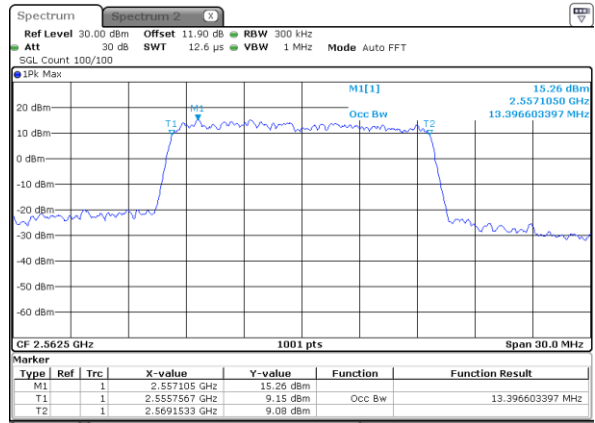

Highest Channel / 10MHz / 16QAM

Date: 24 AUG 2017 13:51:46

LTE Band 7

Lowest Channel / 15MHz / QPSK

Date: 24 AUG 2017 13:58:40

Lowest Channel / 15MHz / 16QAM

Date: 24 AUG 2017 13:58:50

Middle Channel / 15MHz / QPSK

Date: 24 AUG 2017 14:05:43

Middle Channel / 15MHz / 16QAM

Date: 24 AUG 2017 14:05:53

Highest Channel / 15MHz / QPSK

Date: 24 AUG 2017 14:09:39

Highest Channel / 15MHz / 16QAM

Date: 24 AUG 2017 14:09:49

LTE Band 7

Lowest Channel / 20MHz / QPSK

Date: 24 AUG 2017 14:16:43

Lowest Channel / 20MHz / 16QAM

Date: 24 AUG 2017 14:16:53

Middle Channel / 20MHz / QPSK

Date: 24 AUG 2017 14:23:47

Middle Channel / 20MHz / 16QAM

Date: 24 AUG 2017 14:23:57