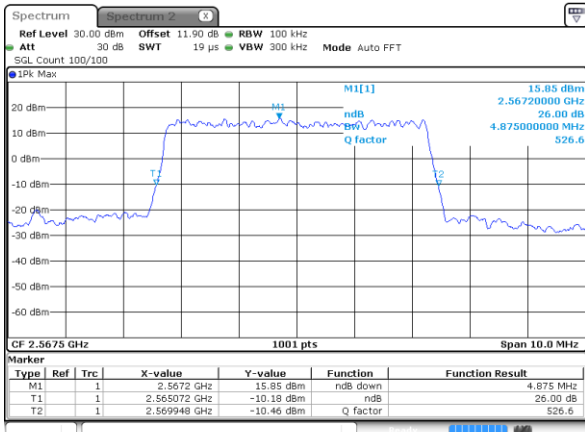

Highest Channel / Full RB

Date: 19.OCT.2017 17:01:57

26dB Bandwidth

Mode	LTE Band 7 : 26dB BW(MHz)											
BW	1.4MHz		3MHz		5MHz		10MHz		15MHz		20MHz	
Mod.	QPSK	16QAM	QPSK	16QAM	QPSK	16QAM	QPSK	16QAM	QPSK	16QAM	QPSK	16QAM
Lowest CH	-	-	-	-	4.95	4.90	9.67	9.77	14.48	14.30	20.26	20.26
Middle CH	-	-	-	-	4.88	4.84	9.67	9.77	14.36	14.24	20.18	20.02
Highest CH	-	-	-	-	4.88	4.95	9.79	9.85	14.51	14.33	20.14	20.14
Mode	LTE Band 7 : 26dB BW(MHz)											
BW	1.4MHz		3MHz		5MHz		10MHz		15MHz		20MHz	
Mod.	64QAM		64QAM		64QAM		64QAM		64QAM		64QAM	
Lowest CH	-	-	-	-	4.95	-	9.77	-	14.42	-	20.18	-
Middle CH	-	-	-	-	4.93	-	9.93	-	14.54	-	20.26	-
Highest CH	-	-	-	-	4.90	-	9.81	-	14.21	-	20.06	-

LTE Band 7

Lowest Channel / 5MHz / QPSK

Date: 24 AUG 2017 11:27:40

Lowest Channel / 5MHz / 16QAM

Date: 24 AUG 2017 11:27:50

Middle Channel / 5MHz / QPSK

Date: 24 AUG 2017 11:34:44

Middle Channel / 5MHz / 16QAM

Date: 24 AUG 2017 11:34:54

Highest Channel / 5MHz / QPSK

Date: 24 AUG 2017 11:37:11

Highest Channel / 5MHz / 16QAM

Date: 24 AUG 2017 11:37:21

LTE Band 7

Lowest Channel / 10MHz / QPSK

Date: 24 AUG 2017 13:42:26