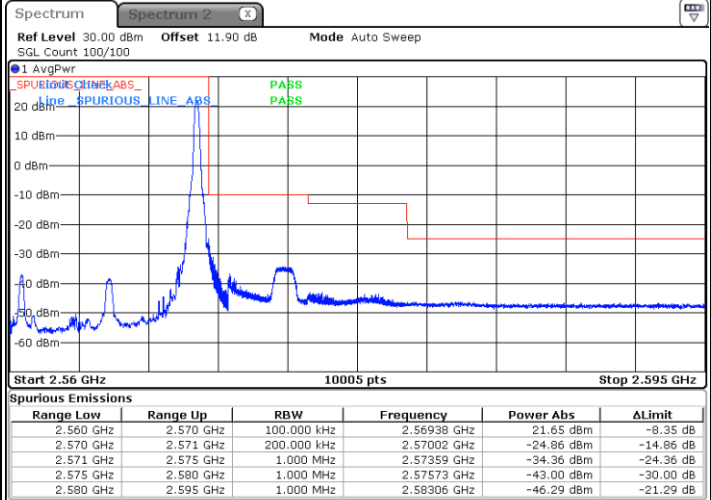

Date: 24 AUG 2017 13:40:09

LTE Band 7 / 5MHz / 64QAM

Lowest Band Edge / 1RB

Date: 19.OCT.2017 16:28:43

Highest Band Edge / 1 RB

Date: 19.OCT.2017 16:33:28

Lowest Band Edge / Full RB

Date: 19.OCT.2017 16:29:52

Highest Band Edge / Full RB

Date: 19.OCT.2017 16:34:37

LTE Band 7 / 10MHz / QPSK

Lowest Band Edge / 1 RB

Date: 24 AUG 2017 13:43:45

Highest Band Edge / 1 RB

Date: 24 AUG.2017 13:53:15

Lowest Band Edge / Full RB

Date: 24 AUG.2017 13:46:03

Highest Band Edge / Full RB

Date: 24 AUG.2017 13:55:34

LTE Band 7 / 10MHz / 16QAM

Lowest Band Edge / 1 RB

Date: 24 AUG 2017 13:44:54

Highest Band Edge / 1 RB

Date: 24 AUG.2017 13:54:24

Lowest Band Edge / Full RB

Date: 24 AUG.2017 13:47:13

Highest Band Edge / Full RB

Date: 24 AUG.2017 13:56:43

LTE Band 7 / 10MHz / 64QAM

Lowest Band Edge / 1 RB

Date: 19.OCT.2017 16:37:00

Highest Band Edge / 1 RB