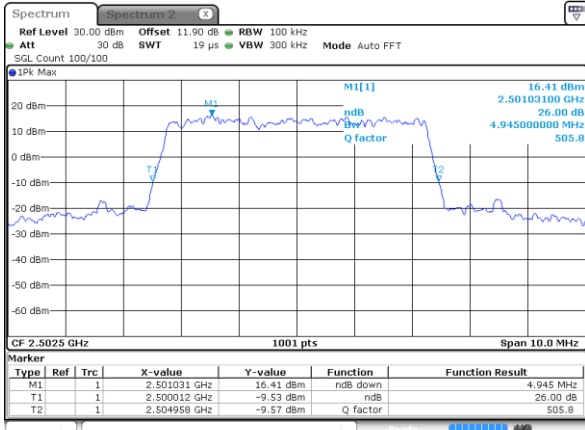

Lowest Channel / Full RB

Date: 19.OCT.2017 17:00:46

Middle Channel / 1RB

Date: 19.OCT.2017 17:01:13

Middle Channel / Full RB

Date: 19.OCT.2017 17:01:23

Highest Channel / 1RB

Date: 19.OCT.2017 17:01:42

Highest Channel / Full RB

Date: 19.OCT.2017 17:01:57

26dB Bandwidth

Mode	LTE Band 7 : 26dB BW(MHz)											
BW	1.4MHz		3MHz		5MHz		10MHz		15MHz		20MHz	
Mod.	QPSK	16QAM	QPSK	16QAM	QPSK	16QAM	QPSK	16QAM	QPSK	16QAM	QPSK	16QAM
Lowest CH	-	-	-	-	4.95	4.90	9.67	9.77	14.48	14.30	20.26	20.26
Middle CH	-	-	-	-	4.88	4.84	9.67	9.77	14.36	14.24	20.18	20.02
Highest CH	-	-	-	-	4.88	4.95	9.79	9.85	14.51	14.33	20.14	20.14
Mode	LTE Band 7 : 26dB BW(MHz)											
BW	1.4MHz		3MHz		5MHz		10MHz		15MHz		20MHz	
Mod.	64QAM		64QAM		64QAM		64QAM		64QAM		64QAM	
Lowest CH	-	-	-	-	4.95	-	9.77	-	14.42	-	20.18	-
Middle CH	-	-	-	-	4.93	-	9.93	-	14.54	-	20.26	-
Highest CH	-	-	-	-	4.90	-	9.81	-	14.21	-	20.06	-

LTE Band 7

Lowest Channel / 5MHz / QPSK

Date: 24 AUG 2017 11:27:40

Lowest Channel / 5MHz / 16QAM

Date: 24 AUG 2017 11:27:50

Middle Channel / 5MHz / QPSK

Date: 24 AUG 2017 11:34:44

Middle Channel / 5MHz / 16QAM