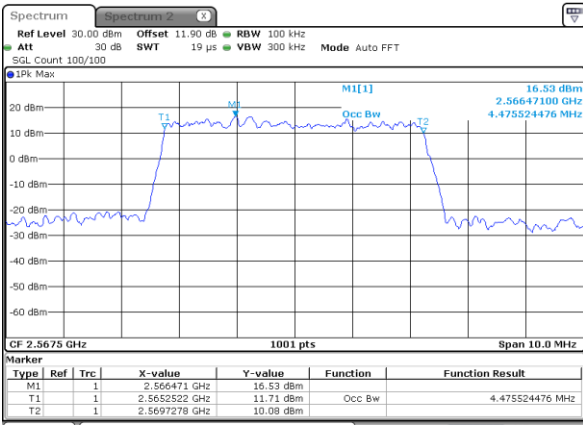

Middle Channel / 20MHz / 64QAM

Date: 19.OCT.2017 16:55:57

Highest Channel / 15MHz / 64QAM

Date: 19.OCT.2017 16:48:53

Highest Channel / 20MHz / 64QAM

Date: 19.OCT.2017 16:57:10

Occupied Bandwidth

Mode	LTE Band 7 : 99%OBW(MHz)											
BW	1.4MHz		3MHz		5MHz		10MHz		15MHz		20MHz	
Mod.	QPSK	16QAM	QPSK	16QAM	QPSK	16QAM	QPSK	16QAM	QPSK	16QAM	QPSK	16QAM
Lowest CH	-	-	-	-	4.47	4.49	9.11	8.99	13.46	13.49	18.3	18.38
Middle CH	-	-	-	-	4.48	4.5	8.99	9.01	13.43	13.4	18.22	18.22
Highest CH	-	-	-	-	4.48	4.52	9.03	9.01	13.4	13.4	18.34	18.26
Mode	LTE Band 7 : 99%OBW(MHz)											
BW	1.4MHz		3MHz		5MHz		10MHz		15MHz		20MHz	
Mod.	64QAM		64QAM		64QAM		64QAM		64QAM		64QAM	
Lowest CH	-	-	-	-	4.52	-	9.03	-	13.43	-	18.38	-
Middle CH	-	-	-	-	4.48	-	9.05	-	13.43	-	18.34	-
Highest CH	-	-	-	-	4.48	-	8.97	-	13.37	-	18.14	-

LTE Band 7

Lowest Channel / 5MHz / QPSK

Date: 24 AUG 2017 11:27:20

Lowest Channel / 5MHz / 16QAM

Date: 24 AUG 2017 11:27:30

Middle Channel / 5MHz / QPSK

Date: 24 AUG 2017 11:34:24

Middle Channel / 5MHz / 16QAM

Date: 24 AUG 2017 11:34:34

Highest Channel / 5MHz / QPSK

Date: 24 AUG 2017 11:36:50

Highest Channel / 5MHz / 16QAM

Date: 24 AUG 2017 11:37:01

LTE Band 7

Lowest Channel / 10MHz / QPSK

Date: 24 AUG 2017 13:42:06