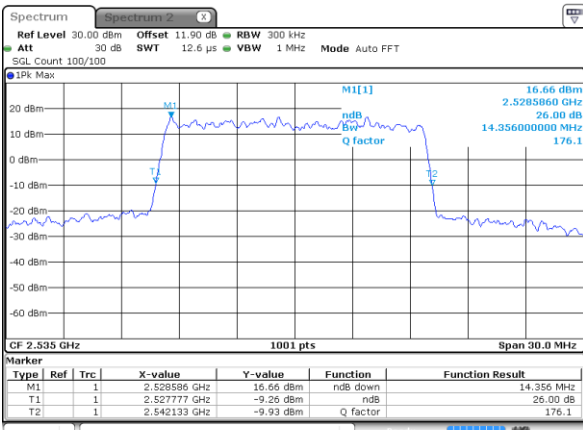

Highest Channel / 10MHz / 16QAM

Date: 24 AUG 2017 13:52:06

LTE Band 7

Lowest Channel / 15MHz / QPSK

Date: 24 AUG 2017 13:59:00

Lowest Channel / 15MHz / 16QAM

Date: 24 AUG 2017 13:59:10

Middle Channel / 15MHz / QPSK

Date: 24 AUG 2017 14:06:03

Middle Channel / 15MHz / 16QAM

Date: 24 AUG 2017 14:06:13

Highest Channel / 15MHz / QPSK

Date: 24 AUG 2017 14:09:59

Highest Channel / 15MHz / 16QAM

Date: 24 AUG 2017 14:10:09

LTE Band 7