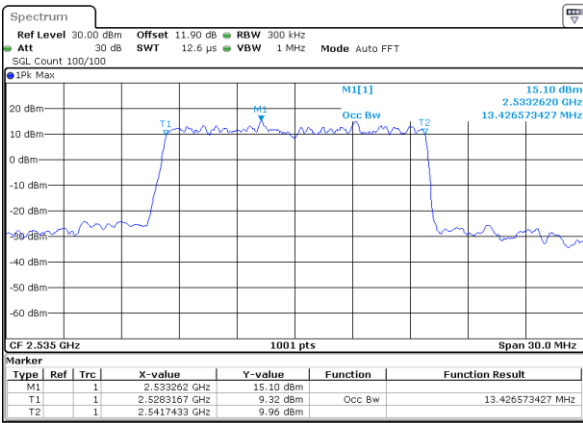

Date: 19.OCT.2017 16:40:26

LTE Band 7

Lowest Channel / 15MHz / 64QAM

Date: 19.OCT.2017 16:43:58

Lowest Channel / 20MHz / 64QAM

Date: 19.OCT.2017 16:52:15

Middle Channel / 15MHz / 64QAM

Date: 19.OCT.2017 16:47:30

Middle Channel / 20MHz / 64QAM

Date: 19.OCT.2017 16:55:47

Highest Channel / 15MHz / 64QAM

Date: 19.OCT.2017 16:48:43

Highest Channel / 20MHz / 64QAM

Date: 19.OCT.2017 16:57:00

Conducted Band Edge

LTE Band 7 / 5MHz / QPSK

Lowest Band Edge / 1 RB

Date: 24 AUG 2017 11:28:59

Highest Band Edge / 1 RB

Date: 24 AUG.2017 11:38:29

Lowest Band Edge / Full RB

Date: 24 AUG.2017 11:31:17

Highest Band Edge / Full RB

Date: 24 AUG.2017 13:38:00