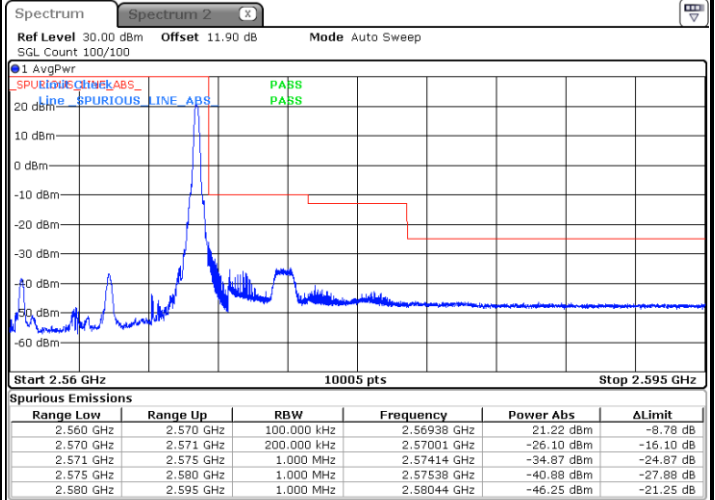

Highest Band Edge / Full RB

Date: 19.OCT.2017 16:34:37

LTE Band 7 / 10MHz / QPSK

Lowest Band Edge / 1 RB

Date: 24 AUG 2017 13:43:45

Highest Band Edge / 1 RB

Date: 24 AUG.2017 13:53:15

Lowest Band Edge / Full RB

Date: 24 AUG.2017 13:46:03

Highest Band Edge / Full RB

Date: 24 AUG.2017 13:55:34

LTE Band 7 / 10MHz / 16QAM

Lowest Band Edge / 1 RB

Date: 24 AUG 2017 13:44:54

Highest Band Edge / 1 RB

Date: 24 AUG.2017 13:54:24

Lowest Band Edge / Full RB

Date: 24 AUG.2017 13:47:13

Highest Band Edge / Full RB

Date: 24 AUG.2017 13:56:43

LTE Band 7 / 10MHz / 64QAM

Lowest Band Edge / 1 RB

Date: 19.OCT.2017 16:37:00

Highest Band Edge / 1 RB

Date: 19.OCT.2017 16:41:45

Lowest Band Edge / Full RB

Date: 19.OCT.2017 16:38:09

Highest Band Edge / Full RB

Date: 19.OCT.2017 16:42:54

LTE Band 7 / 15MHz / QPSK

Lowest Band Edge / 1 RB

Date: 24 AUG 2017 14:00:19