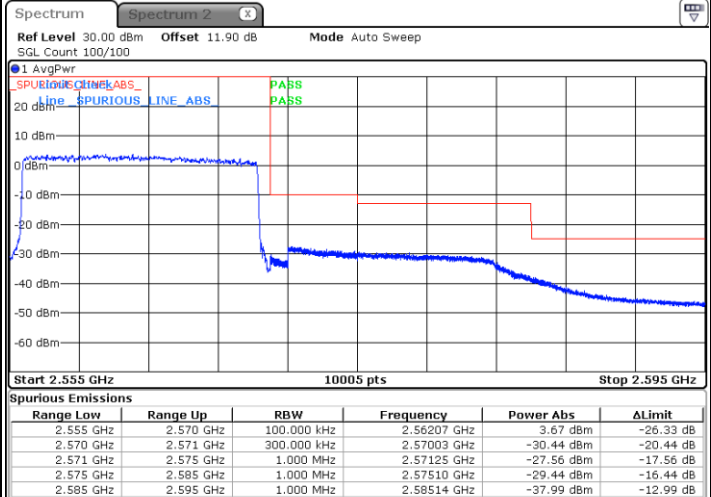

Lowest Band Edge / Full RB

Date: 24 AUG.2017 13:47:13

Highest Band Edge / Full RB

Date: 24 AUG.2017 13:56:43

LTE Band 7 / 10MHz / 64QAM

Lowest Band Edge / 1 RB

Date: 19.OCT.2017 16:37:00

Highest Band Edge / 1 RB

Date: 19.OCT.2017 16:41:45

Lowest Band Edge / Full RB

Date: 19.OCT.2017 16:38:09

Highest Band Edge / Full RB

Date: 19.OCT.2017 16:42:54

LTE Band 7 / 15MHz / QPSK

Lowest Band Edge / 1 RB

Date: 24 AUG 2017 14:00:19

Highest Band Edge / 1 RB

Date: 24 AUG 2017 14:11:18

Lowest Band Edge / Full RB

Date: 24 AUG 2017 14:02:37

Highest Band Edge / Full RB

Date: 24 AUG 2017 14:13:37

LTE Band 7 / 15MHz / 16QAM

Lowest Band Edge / 1 RB

Date: 24 AUG 2017 14:01:28

Highest Band Edge / 1 RB

Date: 24 AUG.2017 14:12:27

Lowest Band Edge / Full RB

Date: 24 AUG.2017 14:03:47

Highest Band Edge / Full RB

Date: 24 AUG 2017 14:14:46