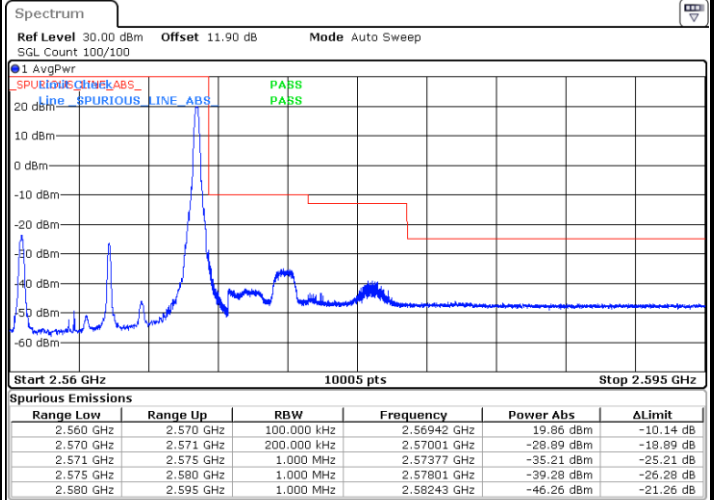

Date: 24 AUG.2017 13:46:03

Highest Band Edge / Full RB

Date: 24 AUG.2017 13:55:34

LTE Band 7 / 10MHz / 16QAM

Lowest Band Edge / 1 RB

Date: 24 AUG 2017 13:44:54

Highest Band Edge / 1 RB

Date: 24 AUG.2017 13:54:24

Lowest Band Edge / Full RB

Date: 24 AUG.2017 13:47:13

Highest Band Edge / Full RB

Date: 24 AUG.2017 13:56:43

LTE Band 7 / 10MHz / 64QAM

Lowest Band Edge / 1 RB

Date: 19.OCT.2017 16:37:00

Highest Band Edge / 1 RB

Date: 19.OCT.2017 16:41:45

Lowest Band Edge / Full RB

Date: 19.OCT.2017 16:38:09

Highest Band Edge / Full RB

Date: 19.OCT.2017 16:42:54

LTE Band 7 / 15MHz / QPSK

Lowest Band Edge / 1 RB

Date: 24 AUG 2017 14:00:19

Highest Band Edge / 1 RB

Date: 24 AUG 2017 14:11:18

Lowest Band Edge / Full RB

Date: 24 AUG 2017 14:02:37

Highest Band Edge / Full RB

Date: 24 AUG 2017 14:13:37

LTE Band 7 / 15MHz / 16QAM

Lowest Band Edge / 1 RB