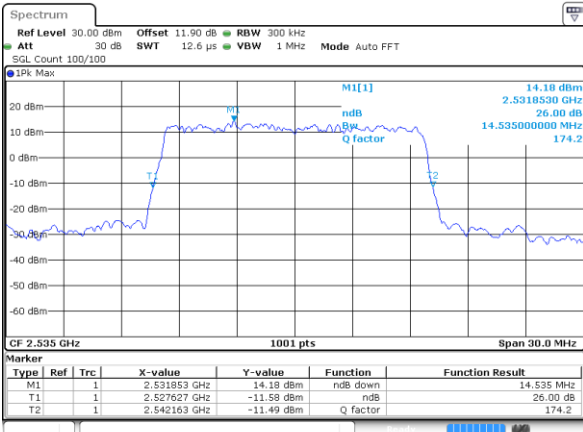

Date: 19.OCT.2017 16:40:36

LTE Band 7

Lowest Channel / 15MHz / 64QAM

Date: 19.OCT.2017 16:44:08

Lowest Channel / 20MHz / 64QAM

Date: 19.OCT.2017 16:52:25

Middle Channel / 15MHz / 64QAM

Date: 19.OCT.2017 16:47:39

Middle Channel / 20MHz / 64QAM

Date: 19.OCT.2017 16:55:57

Highest Channel / 15MHz / 64QAM

Date: 19.OCT.2017 16:48:53

Highest Channel / 20MHz / 64QAM

Date: 19.OCT.2017 16:57:10

Occupied Bandwidth

Mode	LTE Band 7 : 99%OBW(MHz)											
BW	1.4MHz		3MHz		5MHz		10MHz		15MHz		20MHz	
Mod.	QPSK	16QAM	QPSK	16QAM	QPSK	16QAM	QPSK	16QAM	QPSK	16QAM	QPSK	16QAM
Lowest CH	-	-	-	-	4.47	4.49	9.11	8.99	13.46	13.49	18.3	18.38
Middle CH	-	-	-	-	4.48	4.5	8.99	9.01	13.43	13.4	18.22	18.22
Highest CH	-	-	-	-	4.48	4.52	9.03	9.01	13.4	13.4	18.34	18.26
Mode	LTE Band 7 : 99%OBW(MHz)											
BW	1.4MHz		3MHz		5MHz		10MHz		15MHz		20MHz	
Mod.	64QAM		64QAM		64QAM		64QAM		64QAM		64QAM	
Lowest CH	-	-	-	-	4.52	-	9.03	-	13.43	-	18.38	-
Middle CH	-	-	-	-	4.48	-	9.05	-	13.43	-	18.34	-
Highest CH	-	-	-	-	4.48	-	8.97	-	13.37	-	18.14	-