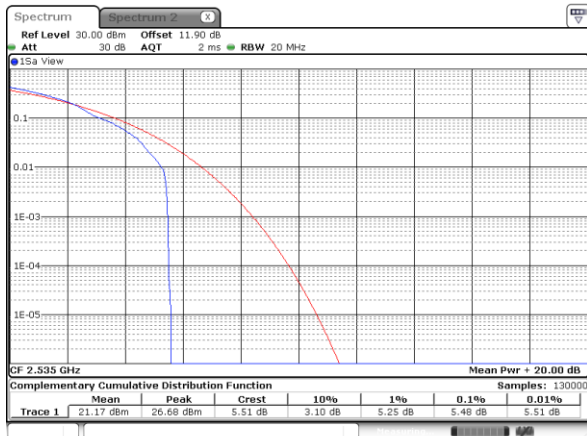

LTE Band 7 / 20MHz / 16QAM

Lowest Channel / 1RB

Date: 24 AUG 2017 14:35:51

Lowest Channel / Full RB

Date: 24 AUG 2017 14:36:00

Middle Channel / 1RB

Date: 24 AUG 2017 14:36:14

Middle Channel / Full RB

Date: 24 AUG 2017 14:36:25

Highest Channel / 1RB

Date: 24 AUG 2017 14:36:41

Highest Channel / Full RB

Date: 24 AUG 2017 14:36:51

LTE Band 7 / 20MHz / 64QAM

Lowest Channel / 1RB

Date: 19.OCT.2017 17:00:36