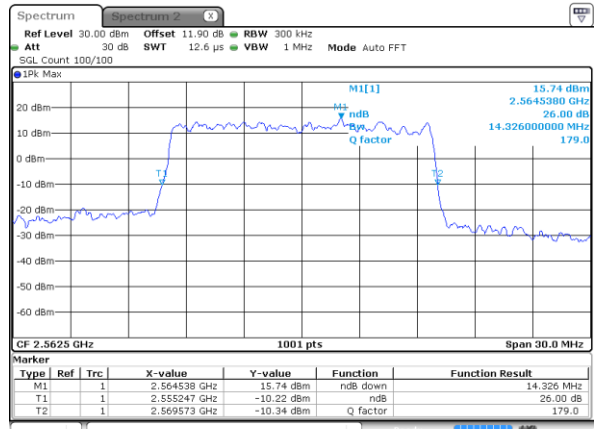

Highest Channel / 10MHz / 16QAM

Date: 24 AUG 2017 13:52:06

LTE Band 7

Lowest Channel / 15MHz / QPSK

Date: 24 AUG 2017 13:59:00

Lowest Channel / 15MHz / 16QAM

Date: 24 AUG 2017 13:59:10

Middle Channel / 15MHz / QPSK

Date: 24 AUG 2017 14:06:03

Middle Channel / 15MHz / 16QAM

Date: 24 AUG 2017 14:06:13

Highest Channel / 15MHz / QPSK

Date: 24 AUG 2017 14:09:59

Highest Channel / 15MHz / 16QAM

Date: 24 AUG 2017 14:10:09

LTE Band 7

Highest Channel / 20MHz / QPSK

Date: 24 AUG 2017 14:26:33

Highest Channel / 20MHz / 16QAM

Date: 24 AUG 2017 14:26:43

LTE Band 7

Lowest Channel / 5MHz / 64QAM

Date: 19.OCT.2017 16:27:34

Lowest Channel / 10MHz / 64QAM