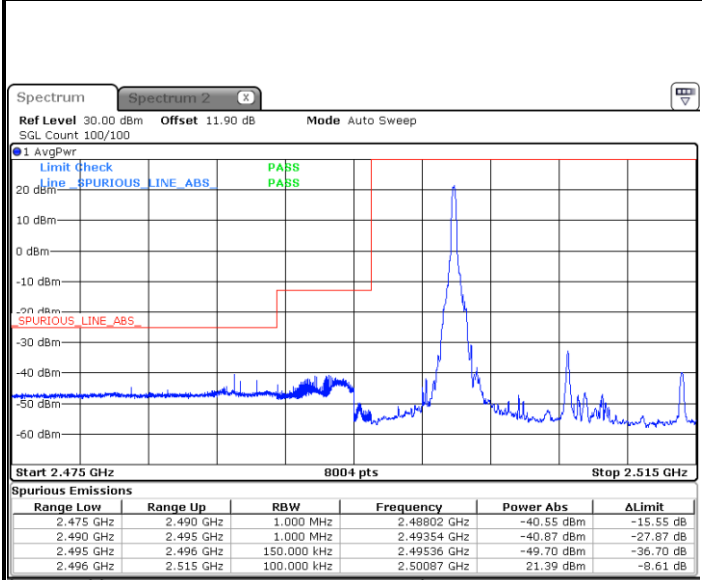

Lowest Band Edge / Full RB

Date: 24 AUG.2017 13:47:13

Highest Band Edge / Full RB

Date: 24 AUG.2017 13:56:43

LTE Band 7 / 10MHz / 64QAM

Lowest Band Edge / 1 RB

Date: 19.OCT.2017 16:37:00

Highest Band Edge / 1 RB

Date: 19.OCT.2017 16:41:45

Lowest Band Edge / Full RB

Date: 19.OCT.2017 16:38:09

Highest Band Edge / Full RB

Date: 19.OCT.2017 16:42:54

LTE Band 7 / 15MHz / QPSK

Lowest Band Edge / 1 RB

Date: 24 AUG 2017 14:00:19

Highest Band Edge / 1 RB

Date: 24 AUG 2017 14:11:18

Lowest Band Edge / Full RB

Date: 24 AUG 2017 14:02:37

Highest Band Edge / Full RB

Date: 24 AUG 2017 14:13:37

LTE Band 7 / 15MHz / 16QAM

Lowest Band Edge / 1 RB

Date: 24 AUG 2017 14:01:28

Highest Band Edge / 1 RB

Date: 24 AUG.2017 14:12:27

Lowest Band Edge / Full RB

Date: 24 AUG.2017 14:03:47

Highest Band Edge / Full RB

Date: 24 AUG 2017 14:14:46