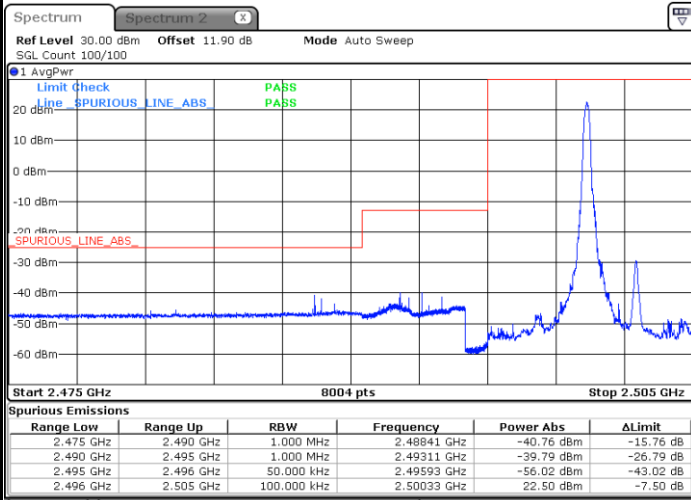

Date: 19.OCT.2017 16:40:26

LTE Band 7

Lowest Channel / 15MHz / 64QAM

Date: 19.OCT.2017 16:43:58

Lowest Channel / 20MHz / 64QAM

Date: 19.OCT.2017 16:52:15

Middle Channel / 15MHz / 64QAM

Date: 19.OCT.2017 16:47:30

Middle Channel / 20MHz / 64QAM

Date: 19.OCT.2017 16:55:47

Highest Channel / 15MHz / 64QAM

Date: 19.OCT.2017 16:48:43

Highest Channel / 20MHz / 64QAM

Date: 19.OCT.2017 16:57:00

Conducted Band Edge

LTE Band 7 / 5MHz / QPSK

Lowest Band Edge / 1 RB

Date: 24 AUG 2017 11:28:59

Highest Band Edge / 1 RB

Date: 24 AUG.2017 11:38:29

Lowest Band Edge / Full RB

Date: 24 AUG.2017 11:31:17

Highest Band Edge / Full RB

Date: 24 AUG.2017 13:38:00

LTE Band 7 / 5MHz / 16QAM

Lowest Band Edge / 1 RB

Date: 24 AUG 2017 11:30:08

Highest Band Edge / 1 RB

Date: 24 AUG 2017 11:39:39

Lowest Band Edge / Full RB

Date: 24 AUG 2017 11:32:27

Highest Band Edge / Full RB