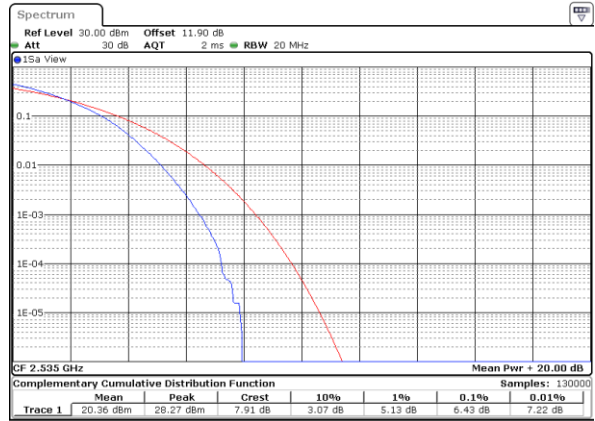

Lowest Channel / Full RB

Date: 19.OCT.2017 17:00:46

Middle Channel / 1RB

Date: 19.OCT.2017 17:01:13

Middle Channel / Full RB

Date: 19.OCT.2017 17:01:23

Highest Channel / 1RB

Date: 19.OCT.2017 17:01:42

Highest Channel / Full RB

Date: 19.OCT.2017 17:01:57

26dB Bandwidth

Mode	LTE Band 7 : 26dB BW(MHz)											
BW	1.4MHz		3MHz		5MHz		10MHz		15MHz		20MHz	
Mod.	QPSK	16QAM	QPSK	16QAM	QPSK	16QAM	QPSK	16QAM	QPSK	16QAM	QPSK	16QAM
Lowest CH	-	-	-	-	4.95	4.90	9.67	9.77	14.48	14.30	20.26	20.26
Middle CH	-	-	-	-	4.88	4.84	9.67	9.77	14.36	14.24	20.18	20.02
Highest CH	-	-	-	-	4.88	4.95	9.79	9.85	14.51	14.33	20.14	20.14
Mode	LTE Band 7 : 26dB BW(MHz)											
BW	1.4MHz		3MHz		5MHz		10MHz		15MHz		20MHz	
Mod.	64QAM		64QAM		64QAM		64QAM		64QAM		64QAM	
Lowest CH	-	-	-	-	4.95	-	9.77	-	14.42	-	20.18	-
Middle CH	-	-	-	-	4.93	-	9.93	-	14.54	-	20.26	-
Highest CH	-	-	-	-	4.90	-	9.81	-	14.21	-	20.06	-