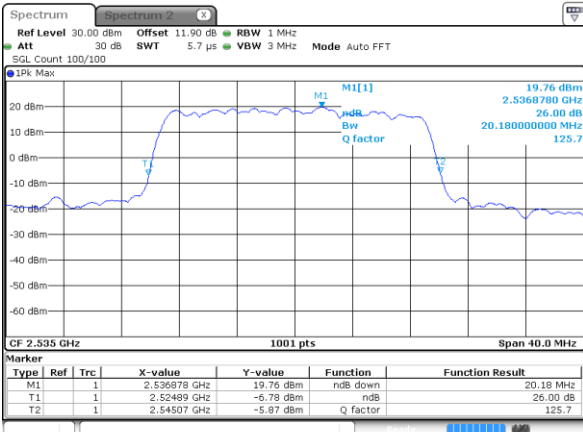

Date: 24 AUG 2017 14:06:03

Middle Channel / 15MHz / 16QAM

Date: 24 AUG 2017 14:06:13

Highest Channel / 15MHz / QPSK

Date: 24 AUG 2017 14:09:59

Highest Channel / 15MHz / 16QAM

Date: 24 AUG 2017 14:10:09

LTE Band 7

Lowest Channel / 20MHz / QPSK

Date: 24 AUG 2017 14:17:03

Lowest Channel / 20MHz / 16QAM

Date: 24 AUG 2017 14:17:13

Middle Channel / 20MHz / QPSK

Date: 24 AUG 2017 14:24:06

Middle Channel / 20MHz / 16QAM

Date: 24 AUG 2017 14:24:16

Highest Channel / 20MHz / QPSK

Date: 24 AUG 2017 14:26:33

Highest Channel / 20MHz / 16QAM

Date: 24 AUG 2017 14:26:43

LTE Band 7

Lowest Channel / 5MHz / 64QAM

Date: 19.OCT.2017 16:27:34

Lowest Channel / 10MHz / 64QAM