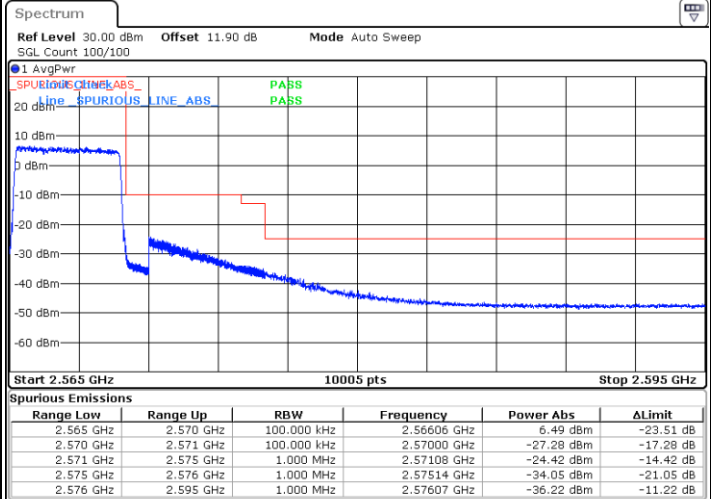

LTE Band 7 / 5MHz / 16QAM

Lowest Band Edge / 1 RB

Date: 24 AUG 2017 11:30:08

Highest Band Edge / 1 RB

Date: 24 AUG 2017 11:39:39

Lowest Band Edge / Full RB

Date: 24 AUG 2017 11:32:27

Highest Band Edge / Full RB

Date: 24 AUG 2017 13:40:09

LTE Band 7 / 5MHz / 64QAM

Lowest Band Edge / 1RB

Date: 19.OCT.2017 16:28:43

Highest Band Edge / 1 RB

Date: 19.OCT.2017 16:33:28

Lowest Band Edge / Full RB

Date: 19.OCT.2017 16:29:52

Highest Band Edge / Full RB

Date: 19.OCT.2017 16:34:37

LTE Band 7 / 10MHz / QPSK

Lowest Band Edge / 1 RB

Date: 24 AUG 2017 13:43:45

Highest Band Edge / 1 RB

Date: 24 AUG.2017 13:53:15

Lowest Band Edge / Full RB

Date: 24 AUG.2017 13:46:03

Highest Band Edge / Full RB

Date: 24 AUG.2017 13:55:34

LTE Band 7 / 10MHz / 16QAM

Lowest Band Edge / 1 RB

Date: 24 AUG 2017 13:44:54

Highest Band Edge / 1 RB

Date: 24 AUG.2017 13:54:24