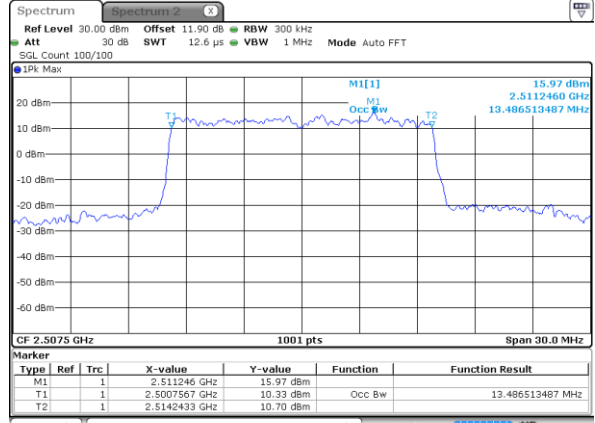

Lowest Channel / 10MHz / 16QAM

Date: 24 AUG 2017 13:42:16

Middle Channel / 10MHz / QPSK

Date: 24 AUG 2017 13:49:10

Middle Channel / 10MHz / 16QAM

Date: 24 AUG 2017 13:49:20

Highest Channel / 10MHz / QPSK

Date: 24 AUG 2017 13:51:36

Highest Channel / 10MHz / 16QAM

Date: 24 AUG 2017 13:51:46

LTE Band 7

Lowest Channel / 15MHz / QPSK

Date: 24 AUG 2017 13:58:40

Lowest Channel / 15MHz / 16QAM

Date: 24 AUG 2017 13:58:50

Middle Channel / 15MHz / QPSK

Date: 24 AUG 2017 14:05:43

Middle Channel / 15MHz / 16QAM

Date: 24 AUG 2017 14:05:53

Highest Channel / 15MHz / QPSK

Date: 24 AUG 2017 14:09:39

Highest Channel / 15MHz / 16QAM

Date: 24 AUG 2017 14:09:49

LTE Band 7