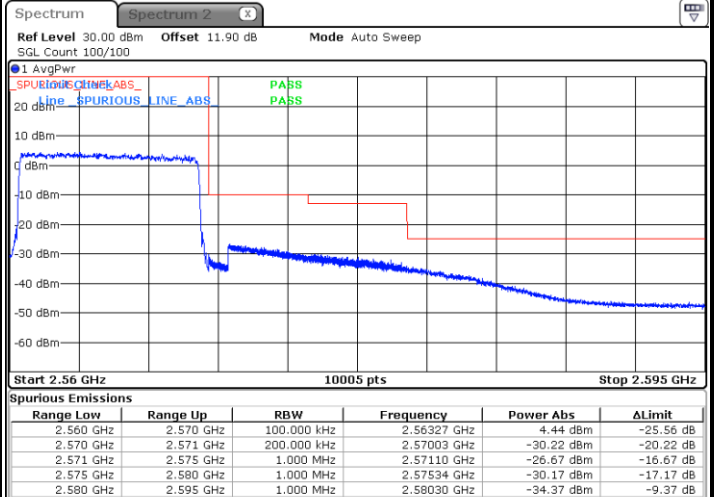

Highest Band Edge / Full RB

Date: 19.OCT.2017 16:34:37

LTE Band 7 / 10MHz / QPSK

Lowest Band Edge / 1 RB

Date: 24 AUG 2017 13:43:45

Highest Band Edge / 1 RB

Date: 24 AUG.2017 13:53:15

Lowest Band Edge / Full RB

Date: 24 AUG.2017 13:46:03

Highest Band Edge / Full RB

Date: 24 AUG.2017 13:55:34

LTE Band 7 / 10MHz / 16QAM

Lowest Band Edge / 1 RB

Date: 24 AUG 2017 13:44:54

Highest Band Edge / 1 RB

Date: 24 AUG.2017 13:54:24

Lowest Band Edge / Full RB

Date: 24 AUG.2017 13:47:13

Highest Band Edge / Full RB

Date: 24 AUG.2017 13:56:43

LTE Band 7 / 10MHz / 64QAM

Lowest Band Edge / 1 RB

Date: 19.OCT.2017 16:37:00

Highest Band Edge / 1 RB

Date: 19.OCT.2017 16:41:45

Lowest Band Edge / Full RB

Date: 19.OCT.2017 16:38:09

Highest Band Edge / Full RB

Date: 19.OCT.2017 16:42:54

LTE Band 7 / 15MHz / QPSK

Lowest Band Edge / 1 RB

Date: 24 AUG 2017 14:00:19