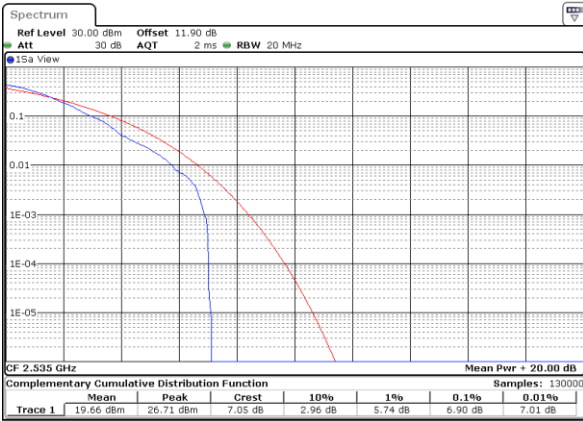

Date: 24 AUG 2017 14:36:25

Highest Channel / 1RB

Date: 24 AUG 2017 14:36:41

Highest Channel / Full RB

Date: 24 AUG 2017 14:36:51

LTE Band 7 / 20MHz / 64QAM

Lowest Channel / 1RB

Date: 19.OCT.2017 17:00:36

Lowest Channel / Full RB

Date: 19.OCT.2017 17:00:46

Middle Channel / 1RB

Date: 19.OCT.2017 17:01:13

Middle Channel / Full RB

Date: 19.OCT.2017 17:01:23

Highest Channel / 1RB

Date: 19.OCT.2017 17:01:42

Highest Channel / Full RB

Date: 19.OCT.2017 17:01:57

26dB Bandwidth

Mode	LTE Band 7 : 26dB BW(MHz)											
BW	1.4MHz		3MHz		5MHz		10MHz		15MHz		20MHz	
Mod.	QPSK	16QAM	QPSK	16QAM	QPSK	16QAM	QPSK	16QAM	QPSK	16QAM	QPSK	16QAM
Lowest CH	-	-	-	-	4.95	4.90	9.67	9.77	14.48	14.30	20.26	20.26
Middle CH	-	-	-	-	4.88	4.84	9.67	9.77	14.36	14.24	20.18	20.02
Highest CH	-	-	-	-	4.88	4.95	9.79	9.85	14.51	14.33	20.14	20.14
Mode	LTE Band 7 : 26dB BW(MHz)											
BW	1.4MHz		3MHz		5MHz		10MHz		15MHz		20MHz	
Mod.	64QAM		64QAM		64QAM		64QAM		64QAM		64QAM	
Lowest CH	-	-	-	-	4.95	-	9.77	-	14.42	-	20.18	-
Middle CH	-	-	-	-	4.93	-	9.93	-	14.54	-	20.26	-
Highest CH	-	-	-	-	4.90	-	9.81	-	14.21	-	20.06	-