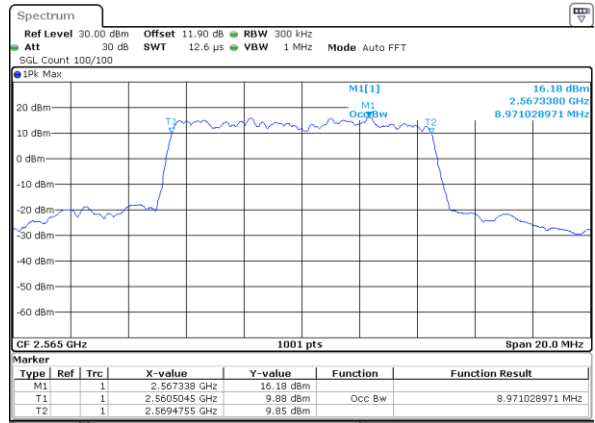

Highest Channel / 20MHz / QPSK

Date: 24 AUG 2017 14:26:13

Highest Channel / 20MHz / 16QAM

Date: 24 AUG 2017 14:26:23

LTE Band 7

Lowest Channel / 5MHz / 64QAM

Date: 19.OCT.2017 16:27:24

Lowest Channel / 10MHz / 64QAM

Date: 19.OCT.2017 16:35:41

Middle Channel / 5MHz / 64QAM

Date: 19.OCT.2017 16:30:56

Middle Channel / 10MHz / 64QAM

Date: 19.OCT.2017 16:39:13

Highest Channel / 5MHz / 64QAM

Date: 19.OCT.2017 16:32:09

Highest Channel / 10MHz / 64QAM

Date: 19.OCT.2017 16:40:26

LTE Band 7

Lowest Channel / 15MHz / 64QAM

Date: 19.OCT.2017 16:43:58

Lowest Channel / 20MHz / 64QAM

Date: 19.OCT.2017 16:52:15

Middle Channel / 15MHz / 64QAM

Date: 19.OCT.2017 16:47:30

Middle Channel / 20MHz / 64QAM

Date: 19.OCT.2017 16:55:47

Highest Channel / 15MHz / 64QAM

Date: 19.OCT.2017 16:48:43

Highest Channel / 20MHz / 64QAM

Date: 19.OCT.2017 16:57:00

Conducted Band Edge

LTE Band 7 / 5MHz / QPSK