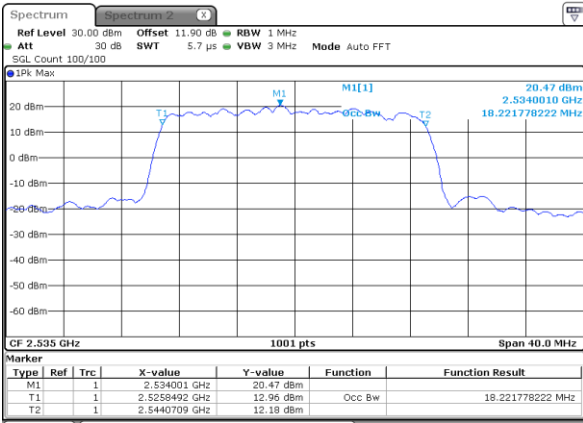

Date: 24 AUG 2017 14:05:43

Middle Channel / 15MHz / 16QAM

Date: 24 AUG 2017 14:05:53

Highest Channel / 15MHz / QPSK

Date: 24 AUG 2017 14:09:39

Highest Channel / 15MHz / 16QAM

Date: 24 AUG 2017 14:09:49

LTE Band 7

Lowest Channel / 20MHz / QPSK

Date: 24 AUG 2017 14:16:43

Lowest Channel / 20MHz / 16QAM

Date: 24 AUG 2017 14:16:53

Middle Channel / 20MHz / QPSK

Date: 24 AUG 2017 14:23:47

Middle Channel / 20MHz / 16QAM

Date: 24 AUG 2017 14:23:57

Highest Channel / 20MHz / QPSK

Date: 24 AUG 2017 14:26:13

Highest Channel / 20MHz / 16QAM

Date: 24 AUG 2017 14:26:23

LTE Band 7

Lowest Channel / 5MHz / 64QAM

Date: 19.OCT.2017 16:27:24

Lowest Channel / 10MHz / 64QAM