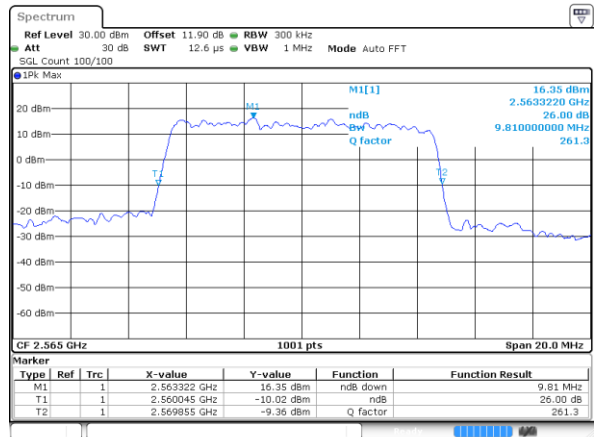

Highest Channel / 20MHz / QPSK

Date: 24 AUG 2017 14:26:33

Highest Channel / 20MHz / 16QAM

Date: 24 AUG 2017 14:26:43

LTE Band 7

Lowest Channel / 5MHz / 64QAM

Date: 19.OCT.2017 16:27:34

Lowest Channel / 10MHz / 64QAM

Date: 19.OCT.2017 16:35:51

Middle Channel / 5MHz / 64QAM

Date: 19.OCT.2017 16:31:06

Middle Channel / 10MHz / 64QAM

Date: 19.OCT.2017 16:39:23

Highest Channel / 5MHz / 64QAM

Date: 19.OCT.2017 16:32:19

Highest Channel / 10MHz / 64QAM