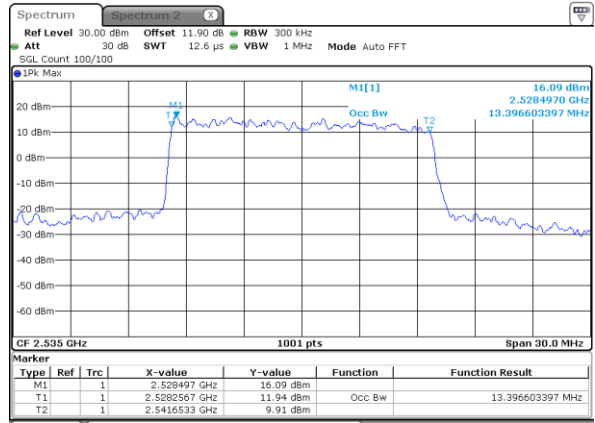

Lowest Channel / 10MHz / 16QAM

Date: 24 AUG 2017 13:42:16

Middle Channel / 10MHz / QPSK

Date: 24 AUG 2017 13:49:10

Middle Channel / 10MHz / 16QAM

Date: 24 AUG 2017 13:49:20

Highest Channel / 10MHz / QPSK

Date: 24 AUG 2017 13:51:36

Highest Channel / 10MHz / 16QAM

Date: 24 AUG 2017 13:51:46

LTE Band 7

Lowest Channel / 15MHz / QPSK

Date: 24 AUG 2017 13:58:40

Lowest Channel / 15MHz / 16QAM

Date: 24 AUG 2017 13:58:50

Middle Channel / 15MHz / QPSK

Date: 24 AUG 2017 14:05:43

Middle Channel / 15MHz / 16QAM

Date: 24 AUG 2017 14:05:53

Highest Channel / 15MHz / QPSK

Date: 24 AUG 2017 14:09:39

Highest Channel / 15MHz / 16QAM

Date: 24 AUG 2017 14:09:49

LTE Band 7