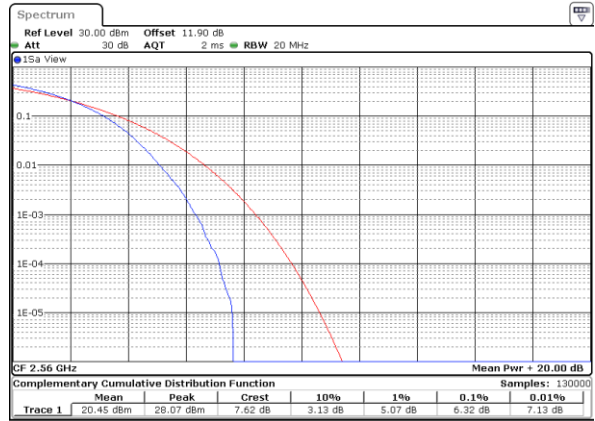

Date: 24 AUG 2017 14:36:25

Highest Channel / 1RB

Date: 24 AUG 2017 14:36:41

Highest Channel / Full RB

Date: 24 AUG 2017 14:36:51

LTE Band 7 / 20MHz / 64QAM

Lowest Channel / 1RB

Date: 19.OCT.2017 17:00:36

Lowest Channel / Full RB

Date: 19.OCT.2017 17:00:46

Middle Channel / 1RB

Date: 19.OCT.2017 17:01:13

Middle Channel / Full RB

Date: 19.OCT.2017 17:01:23

Highest Channel / 1RB

Date: 19.OCT.2017 17:01:42

Highest Channel / Full RB

Date: 19.OCT.2017 17:01:57

26dB Bandwidth

Mode	LTE Band 7 : 26dB BW(MHz)											
BW	1.4MHz		3MHz		5MHz		10MHz		15MHz		20MHz	
Mod.	QPSK	16QAM	QPSK	16QAM	QPSK	16QAM	QPSK	16QAM	QPSK	16QAM	QPSK	16QAM
Lowest CH	-	-	-	-	4.95	4.90	9.67	9.77	14.48	14.30	20.26	20.26
Middle CH	-	-	-	-	4.88	4.84	9.67	9.77	14.36	14.24	20.18	20.02
Highest CH	-	-	-	-	4.88	4.95	9.79	9.85	14.51	14.33	20.14	20.14
Mode	LTE Band 7 : 26dB BW(MHz)											
BW	1.4MHz		3MHz		5MHz		10MHz		15MHz		20MHz	
Mod.	64QAM		64QAM		64QAM		64QAM		64QAM		64QAM	
Lowest CH	-	-	-	-	4.95	-	9.77	-	14.42	-	20.18	-
Middle CH	-	-	-	-	4.93	-	9.93	-	14.54	-	20.26	-
Highest CH	-	-	-	-	4.90	-	9.81	-	14.21	-	20.06	-