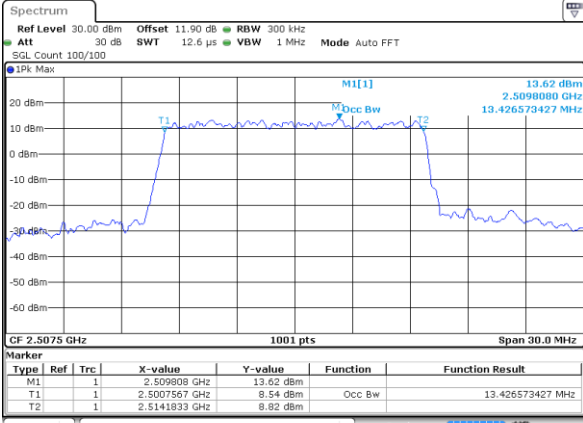

Highest Channel / 20MHz / QPSK

Date: 24 AUG 2017 14:26:13

Highest Channel / 20MHz / 16QAM

Date: 24 AUG 2017 14:26:23

LTE Band 7

Lowest Channel / 5MHz / 64QAM

Date: 19.OCT.2017 16:27:24

Lowest Channel / 10MHz / 64QAM

Date: 19.OCT.2017 16:35:41

Middle Channel / 5MHz / 64QAM

Date: 19.OCT.2017 16:30:56

Middle Channel / 10MHz / 64QAM

Date: 19.OCT.2017 16:39:13

Highest Channel / 5MHz / 64QAM

Date: 19.OCT.2017 16:32:09

Highest Channel / 10MHz / 64QAM

Date: 19.OCT.2017 16:40:26

LTE Band 7

Lowest Channel / 15MHz / 64QAM

Date: 19.OCT.2017 16:43:58

Lowest Channel / 20MHz / 64QAM

Date: 19.OCT.2017 16:52:15

Middle Channel / 15MHz / 64QAM

Date: 19.OCT.2017 16:47:30