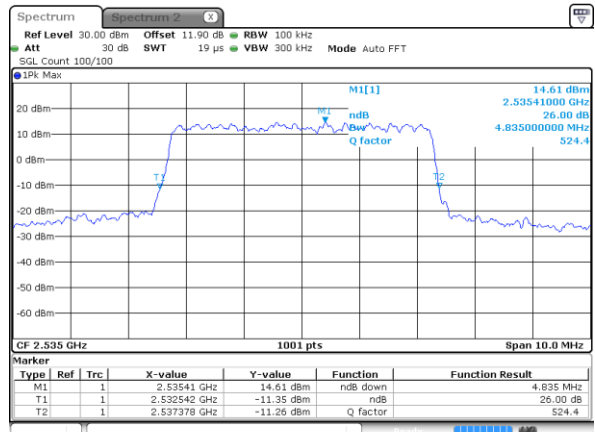

Highest Channel / Full RB

Date: 19.OCT.2017 17:01:57

26dB Bandwidth

Mode	LTE Band 7 : 26dB BW(MHz)											
BW	1.4MHz		3MHz		5MHz		10MHz		15MHz		20MHz	
Mod.	QPSK	16QAM	QPSK	16QAM	QPSK	16QAM	QPSK	16QAM	QPSK	16QAM	QPSK	16QAM
Lowest CH	-	-	-	-	4.95	4.90	9.67	9.77	14.48	14.30	20.26	20.26
Middle CH	-	-	-	-	4.88	4.84	9.67	9.77	14.36	14.24	20.18	20.02
Highest CH	-	-	-	-	4.88	4.95	9.79	9.85	14.51	14.33	20.14	20.14
Mode	LTE Band 7 : 26dB BW(MHz)											
BW	1.4MHz		3MHz		5MHz		10MHz		15MHz		20MHz	
Mod.	64QAM		64QAM		64QAM		64QAM		64QAM		64QAM	
Lowest CH	-	-	-	-	4.95	-	9.77	-	14.42	-	20.18	-
Middle CH	-	-	-	-	4.93	-	9.93	-	14.54	-	20.26	-
Highest CH	-	-	-	-	4.90	-	9.81	-	14.21	-	20.06	-

LTE Band 7

Lowest Channel / 5MHz / QPSK

Date: 24 AUG 2017 11:27:40

Lowest Channel / 5MHz / 16QAM

Date: 24 AUG 2017 11:27:50

Middle Channel / 5MHz / QPSK

Date: 24 AUG 2017 11:34:44

Middle Channel / 5MHz / 16QAM

Date: 24 AUG 2017 11:34:54

Highest Channel / 5MHz / QPSK

Date: 24 AUG 2017 11:37:11

Highest Channel / 5MHz / 16QAM

Date: 24 AUG 2017 11:37:21

LTE Band 7

Lowest Channel / 10MHz / QPSK

Date: 24 AUG 2017 13:42:26