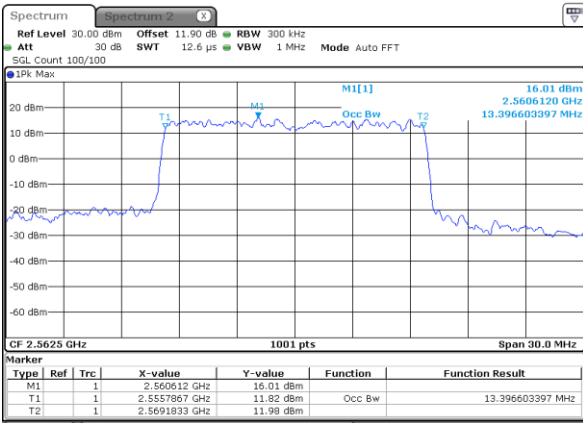

Lowest Channel / 10MHz / 16QAM

Date: 24 AUG 2017 13:42:16

Middle Channel / 10MHz / QPSK

Date: 24 AUG 2017 13:49:10

Middle Channel / 10MHz / 16QAM

Date: 24 AUG 2017 13:49:20

Highest Channel / 10MHz / QPSK

Date: 24 AUG 2017 13:51:36

Highest Channel / 10MHz / 16QAM

Date: 24 AUG 2017 13:51:46

LTE Band 7

Lowest Channel / 15MHz / QPSK

Date: 24 AUG 2017 13:58:40

Lowest Channel / 15MHz / 16QAM

Date: 24 AUG 2017 13:58:50

Middle Channel / 15MHz / QPSK

Date: 24 AUG 2017 14:05:43

Middle Channel / 15MHz / 16QAM

Date: 24 AUG 2017 14:05:53

Highest Channel / 15MHz / QPSK

Date: 24 AUG 2017 14:09:39

Highest Channel / 15MHz / 16QAM

Date: 24 AUG 2017 14:09:49

LTE Band 7