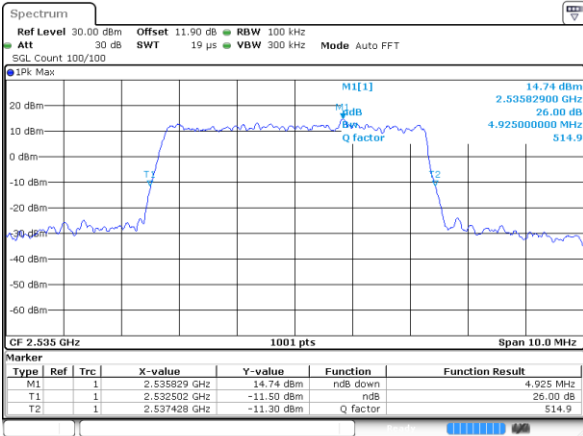

Middle Channel / 5MHz / 64QAM

Date: 19.OCT.2017 16:31:06