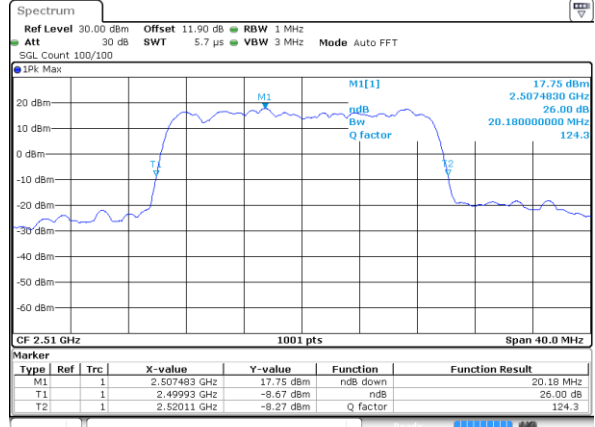

Date: 19.OCT.2017 16:40:36

LTE Band 7

Lowest Channel / 15MHz / 64QAM

Date: 19.OCT.2017 16:44:08

Lowest Channel / 20MHz / 64QAM

Date: 19.OCT.2017 16:52:25

Middle Channel / 15MHz / 64QAM

Date: 19.OCT.2017 16:47:39

Middle Channel / 20MHz / 64QAM

Date: 19.OCT.2017 16:55:57

Highest Channel / 15MHz / 64QAM

Date: 19.OCT.2017 16:48:53

Highest Channel / 20MHz / 64QAM

Date: 19.OCT.2017 16:57:10

Occupied Bandwidth

Mode	LTE Band 7 : 99%OBW(MHz)											
BW	1.4MHz		3MHz		5MHz		10MHz		15MHz		20MHz	
Mod.	QPSK	16QAM	QPSK	16QAM	QPSK	16QAM	QPSK	16QAM	QPSK	16QAM	QPSK	16QAM
Lowest CH	-	-	-	-	4.47	4.49	9.11	8.99	13.46	13.49	18.3	18.38
Middle CH	-	-	-	-	4.48	4.5	8.99	9.01	13.43	13.4	18.22	18.22
Highest CH	-	-	-	-	4.48	4.52	9.03	9.01	13.4	13.4	18.34	18.26
Mode	LTE Band 7 : 99%OBW(MHz)											
BW	1.4MHz		3MHz		5MHz		10MHz		15MHz		20MHz	
Mod.	64QAM		64QAM		64QAM		64QAM		64QAM		64QAM	
Lowest CH	-	-	-	-	4.52	-	9.03	-	13.43	-	18.38	-
Middle CH	-	-	-	-	4.48	-	9.05	-	13.43	-	18.34	-
Highest CH	-	-	-	-	4.48	-	8.97	-	13.37	-	18.14	-