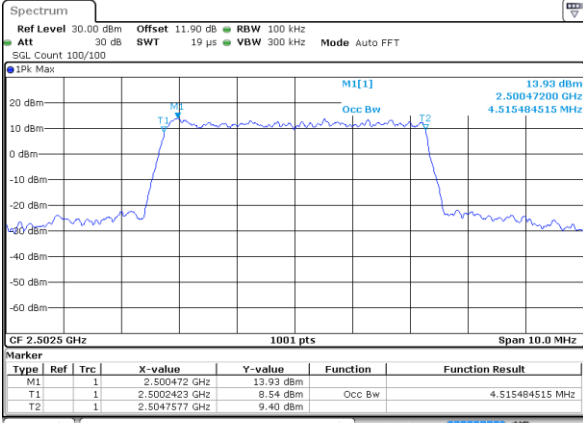

Highest Channel / 20MHz / QPSK

Date: 24 AUG 2017 14:26:13

Highest Channel / 20MHz / 16QAM

Date: 24 AUG 2017 14:26:23

LTE Band 7

Lowest Channel / 5MHz / 64QAM

Date: 19.OCT.2017 16:27:24

Lowest Channel / 10MHz / 64QAM

Date: 19.OCT.2017 16:35:41

Middle Channel / 5MHz / 64QAM

Date: 19.OCT.2017 16:30:56

Middle Channel / 10MHz / 64QAM

Date: 19.OCT.2017 16:39:13

Highest Channel / 5MHz / 64QAM

Date: 19.OCT.2017 16:32:09

Highest Channel / 10MHz / 64QAM