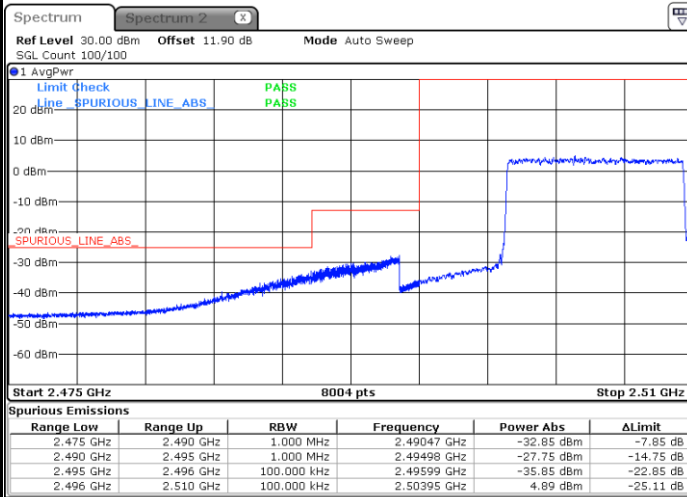

Highest Band Edge / Full RB

Date: 19.OCT.2017 16:34:37

LTE Band 7 / 10MHz / QPSK

Lowest Band Edge / 1 RB

Date: 24 AUG 2017 13:43:45

Highest Band Edge / 1 RB

Date: 24 AUG.2017 13:53:15

Lowest Band Edge / Full RB

Date: 24 AUG.2017 13:46:03

Highest Band Edge / Full RB

Date: 24 AUG.2017 13:55:34

LTE Band 7 / 10MHz / 16QAM

Lowest Band Edge / 1 RB

Date: 24 AUG 2017 13:44:54

Highest Band Edge / 1 RB

Date: 24 AUG.2017 13:54:24

Lowest Band Edge / Full RB

Date: 24 AUG.2017 13:47:13

Highest Band Edge / Full RB

Date: 24 AUG.2017 13:56:43

LTE Band 7 / 10MHz / 64QAM

Lowest Band Edge / 1 RB

Date: 19.OCT.2017 16:37:00

Highest Band Edge / 1 RB

Date: 19.OCT.2017 16:41:45

Lowest Band Edge / Full RB

Date: 19.OCT.2017 16:38:09

Highest Band Edge / Full RB

Date: 19.OCT.2017 16:42:54

LTE Band 7 / 15MHz / QPSK

Lowest Band Edge / 1 RB

Date: 24 AUG 2017 14:00:19