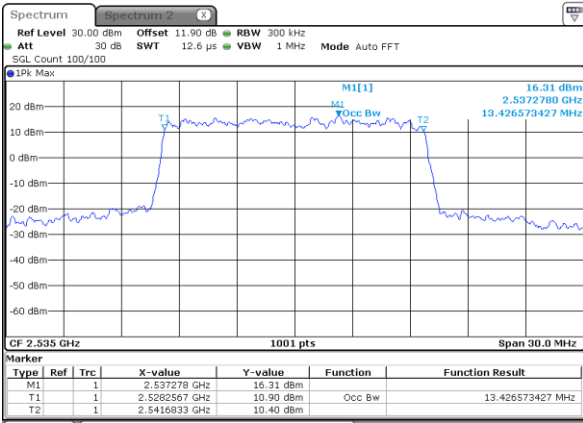

Date: 24 AUG 2017 11:34:34

Highest Channel / 5MHz / QPSK

Date: 24 AUG 2017 11:36:50

Highest Channel / 5MHz / 16QAM

Date: 24 AUG 2017 11:37:01

LTE Band 7

Lowest Channel / 10MHz / QPSK

Date: 24 AUG 2017 13:42:06

Lowest Channel / 10MHz / 16QAM

Date: 24 AUG 2017 13:42:16

Middle Channel / 10MHz / QPSK

Date: 24 AUG 2017 13:49:10

Middle Channel / 10MHz / 16QAM

Date: 24 AUG 2017 13:49:20

Highest Channel / 10MHz / QPSK

Date: 24 AUG 2017 13:51:36

Highest Channel / 10MHz / 16QAM

Date: 24 AUG 2017 13:51:46

LTE Band 7

Lowest Channel / 15MHz / QPSK

Date: 24 AUG 2017 13:58:40

Lowest Channel / 15MHz / 16QAM

Date: 24 AUG 2017 13:58:50

Middle Channel / 15MHz / QPSK

Date: 24 AUG 2017 14:05:43

Middle Channel / 15MHz / 16QAM

Date: 24 AUG 2017 14:05:53

Highest Channel / 15MHz / QPSK

Date: 24 AUG 2017 14:09:39

Highest Channel / 15MHz / 16QAM

Date: 24 AUG 2017 14:09:49

LTE Band 7