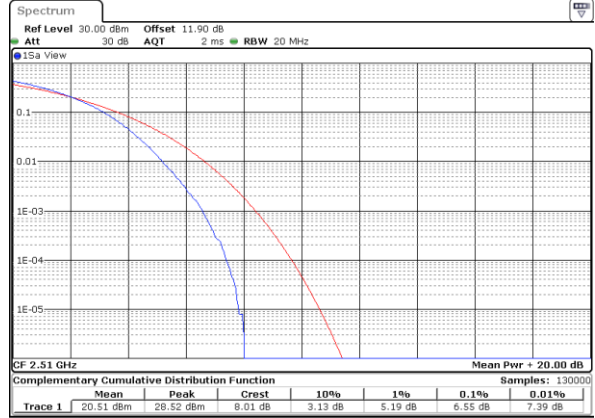

Date: 24 AUG 2017 14:36:25

Highest Channel / 1RB

Date: 24 AUG 2017 14:36:41

Highest Channel / Full RB

Date: 24 AUG 2017 14:36:51

LTE Band 7 / 20MHz / 64QAM

Lowest Channel / 1RB

Date: 19.OCT.2017 17:00:36

Lowest Channel / Full RB

Date: 19.OCT.2017 17:00:46

Middle Channel / 1RB

Date: 19.OCT.2017 17:01:13

Middle Channel / Full RB

Date: 19.OCT.2017 17:01:23

Highest Channel / 1RB

Date: 19.OCT.2017 17:01:42

Highest Channel / Full RB

Date: 19.OCT.2017 17:01:57

26dB Bandwidth

Mode	LTE Band 7 : 26dB BW(MHz)											
BW	1.4MHz		3MHz		5MHz		10MHz		15MHz		20MHz	
Mod.	QPSK	16QAM	QPSK	16QAM	QPSK	16QAM	QPSK	16QAM	QPSK	16QAM	QPSK	16QAM
Lowest CH	-	-	-	-	4.95	4.90	9.67	9.77	14.48	14.30	20.26	20.26
Middle CH	-	-	-	-	4.88	4.84	9.67	9.77	14.36	14.24	20.18	20.02
Highest CH	-	-	-	-	4.88	4.95	9.79	9.85	14.51	14.33	20.14	20.14
Mode	LTE Band 7 : 26dB BW(MHz)											
BW	1.4MHz		3MHz		5MHz		10MHz		15MHz		20MHz	
Mod.	64QAM		64QAM		64QAM		64QAM		64QAM		64QAM	
Lowest CH	-	-	-	-	4.95	-	9.77	-	14.42	-	20.18	-
Middle CH	-	-	-	-	4.93	-	9.93	-	14.54	-	20.26	-
Highest CH	-	-	-	-	4.90	-	9.81	-	14.21	-	20.06	-