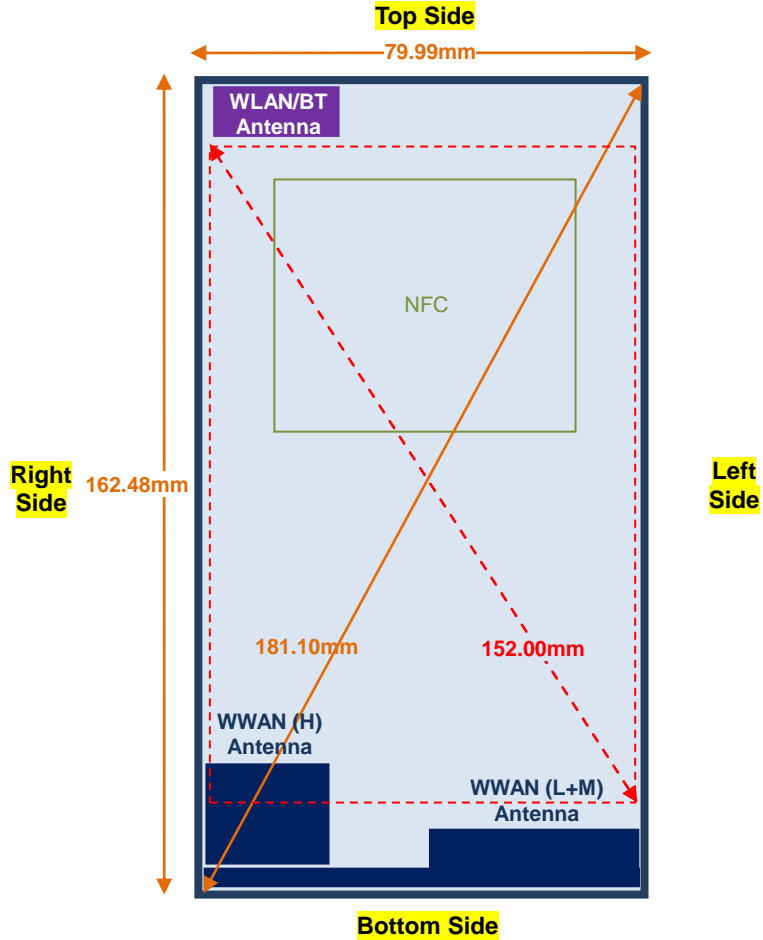

Appendix D. Antenna Location

<Mobile Phone>

Back View

Overall diagonal	181.10 mm
Display diagonal	152.00 mm

Appendix D. SAR Test Setup Photos

Right Cheek

Right Tilted

Left Cheek

Left Tilted

Front, Test Separation 0 mm

Back, Test Separation 0 mm

Top Side, Test Separation 0 mm

Right Side, Test Separation 0 mm

Front, Test Separation 10 mm

Back, Test Separation 10 mm

Left Side, Test Separation 10 mm

Right Side, Test Separation 10 mm

Top Side, Test Separation 10 mm

Bottom Side, Test Separation 10 mm

Front, Test Separation 15 mm

Back, Test Separation 15 mm