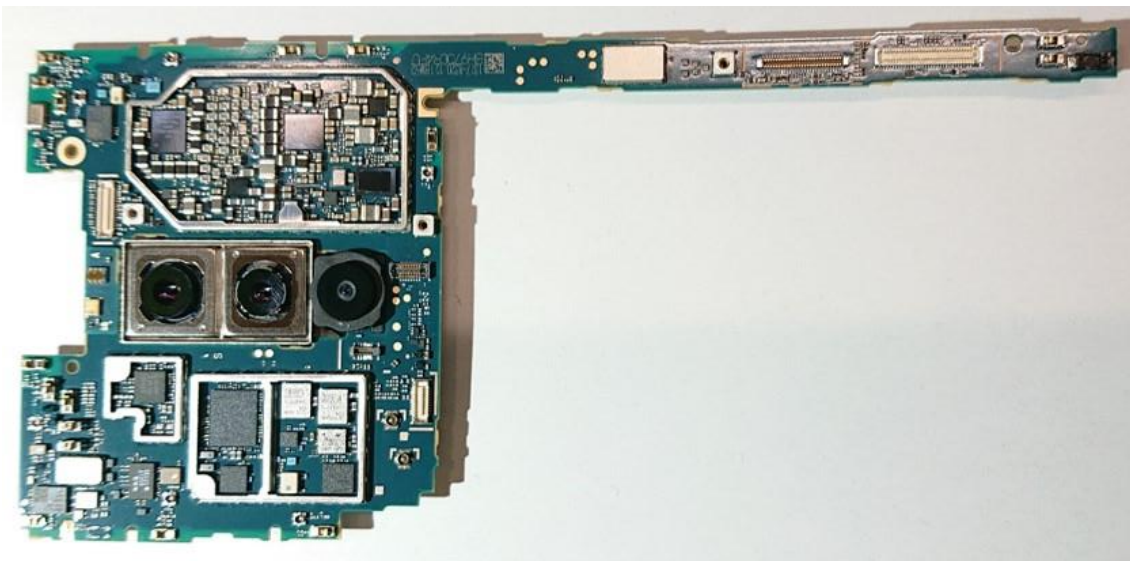

FCC ID: PY7-48130K Internal Photo

Without Rear panel

Without PBA and Battery

Rear panel

Internal PWB with Shield cases (Front-side)

Internal PWB without Shield cases (Front-side)

Internal PWB with Shield cases (Rear-side)

Internal PWB without Shield cases (Rear-side)

Note:

The location of each antenna is described in the document for antenna specification.

SONY

USB-FPC (Front-side)

USB-FPC (Rear-side)

Battery: