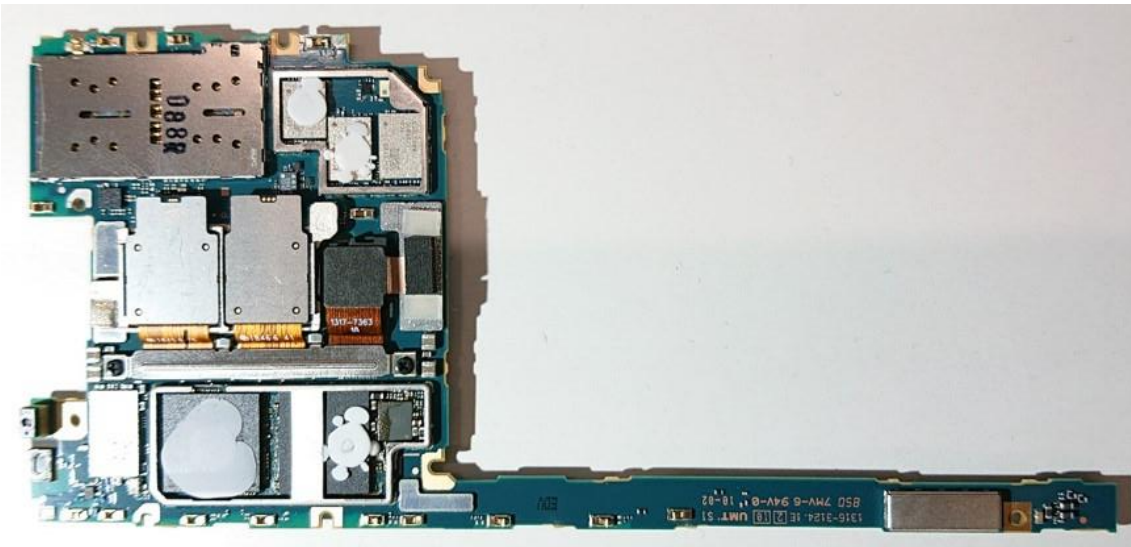

FCC ID: PY7-48130K Internal Photo

Without Rear panel

Without PBA and Battery

Rear panel

Internal PWB with Shield cases (Front-side)

Internal PWB without Shield cases (Front-side)

Internal PWB with Shield cases (Rear-side)

Internal PWB without Shield cases (Rear-side)

Note:

The location of each antenna is described in the document for antenna specification.

SONY

USB-FPC (Front-side)

USB-FPC (Rear-side)

Battery: