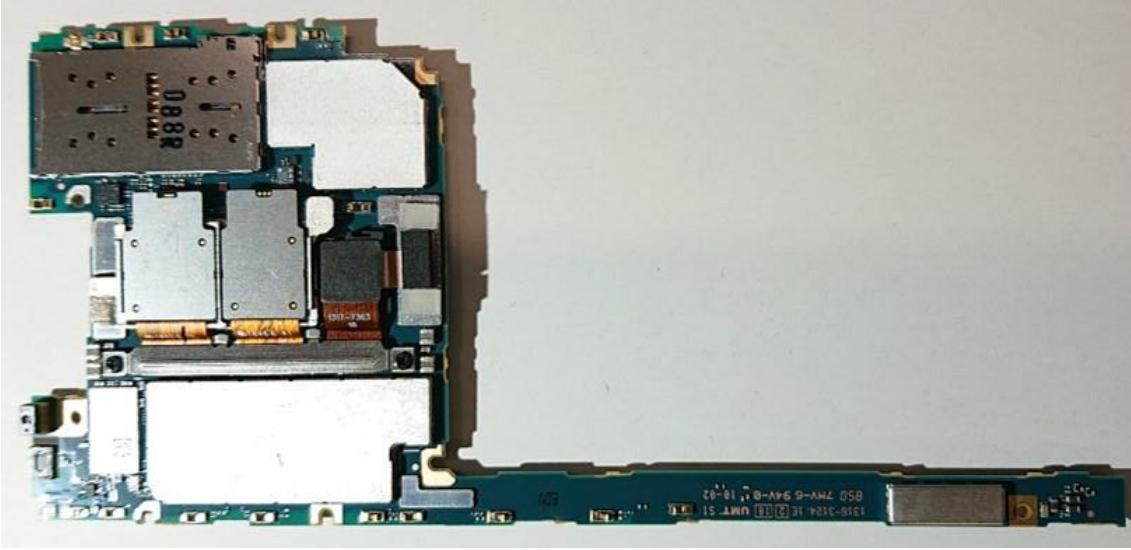

FCC ID: PY7-48130K Internal Photo

Without Rear panel

Without PBA and Battery

Rear panel

Internal PWB with Shield cases (Front-side)

Internal PWB without Shield cases (Front-side)

Internal PWB with Shield cases (Rear-side)

Internal PWB without Shield cases (Rear-side)

Note:

The location of each antenna is described in the document for antenna specification.

SONY

USB-FPC (Front-side)

USB-FPC (Rear-side)

Battery: