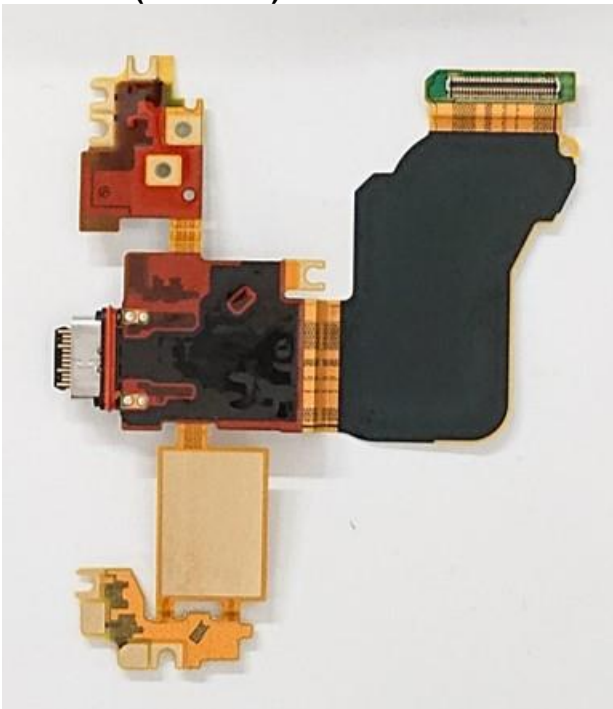

FCC ID: PY7-48130K Internal Photo

Without Rear panel

Without PBA and Battery

Rear panel

Internal PWB with Shield cases (Front-side)

Internal PWB without Shield cases (Front-side)

Internal PWB with Shield cases (Rear-side)

Internal PWB without Shield cases (Rear-side)

Note:

The location of each antenna is described in the document for antenna specification.

SONY

USB-FPC (Front-side)

USB-FPC (Rear-side)

Battery: