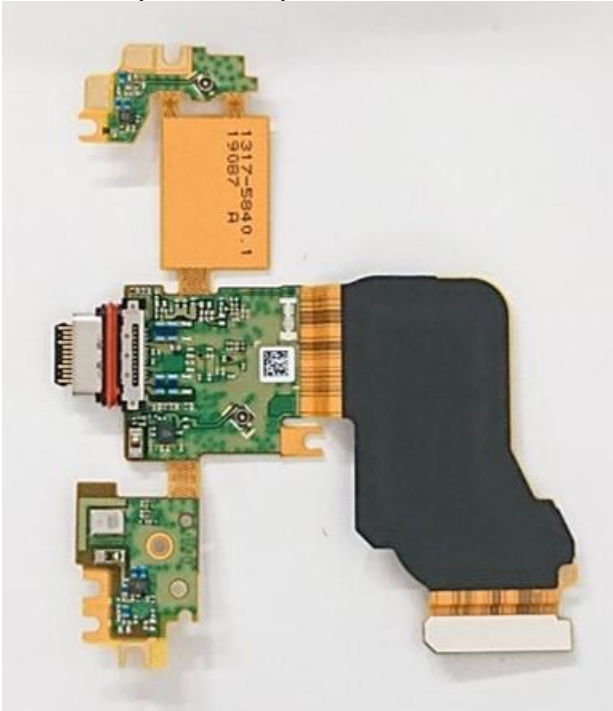

FCC ID: PY7-48130K Internal Photo

Without Rear panel

Without PBA and Battery

Rear panel

Internal PWB with Shield cases (Front-side)

Internal PWB without Shield cases (Front-side)

Internal PWB with Shield cases (Rear-side)

Internal PWB without Shield cases (Rear-side)

Note:

The location of each antenna is described in the document for antenna specification.

SONY

USB-FPC (Front-side)

USB-FPC (Rear-side)

Battery: