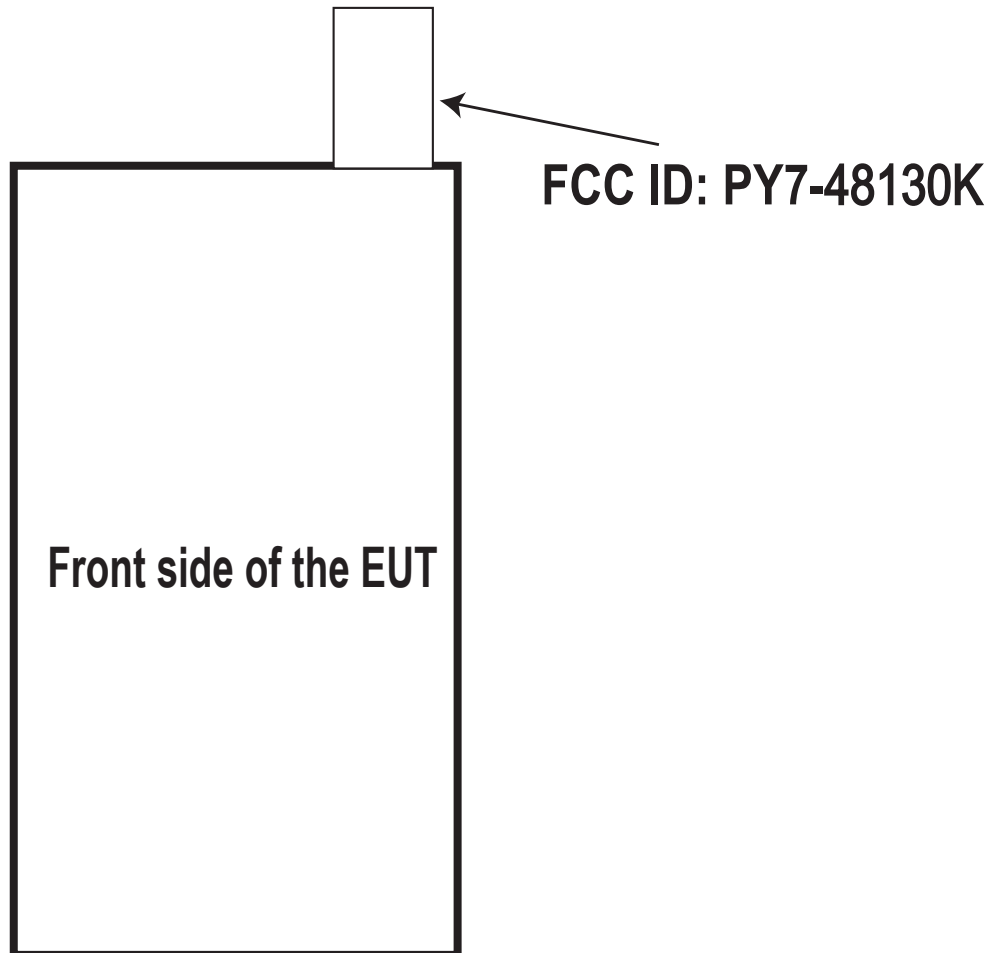

## Label and Label Location

### PY7-48130K

The FCC ID is not on the exterior of the device but labelling meets the conditions allowed in KDB 784748 for the label to be placed in a user accessible area:

1. The device is handheld
2. The user manual directs the user where to find the FCC label
3. The user does not require any special tools to access the FCC label and the label is not removable
4. The FCC ID is on the label, FCC15.19(a) statement in manual due to device size.
5. The label tray which has FCC ID is stored in the same place of the SIM card tray, pull it out to exhibit FCC ID.