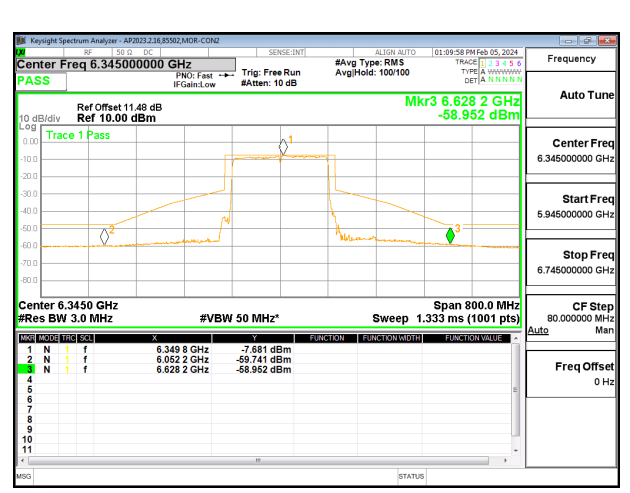

**9.4.5. 802.11ax HE160 MODE 2TX IN THE UNII-5 BAND**  
**2TX CDD MODE: 2x996**

**LOW CHANNEL CHAIN 0**

**LOW CHANNEL CHAIN 1**

**MID CHANNEL CHAIN 0**

**MID CHANNEL CHAIN 1**

**HIGH CHANNEL CHAIN 0**

**HIGH CHANNEL CHAIN 1**

### 9.4.6. 802.11a MODE 2TX IN THE UNII-6 BAND 2TX CDD MODE:

### 9.4.7. 802.11ax HE20 MODE 2TX IN THE UNII-6 BAND 2TX CDD MODE: 26T

LOW CHANNEL CHAIN 0

LOW CHANNEL CHAIN 1

MID CHANNEL CHAIN 0

MID CHANNEL CHAIN 1

HIGH CHANNEL CHAIN 0

HIGH CHANNEL CHAIN 1

**2TX CDD MODE: 52T**

**LOW CHANNEL CHAIN 0**

**LOW CHANNEL CHAIN 1**

**MID CHANNEL CHAIN 0**

**MID CHANNEL CHAIN 1**

**HIGH CHANNEL CHAIN 0**

**HIGH CHANNEL CHAIN 1**

**2TX CDD MODE: 106T**

**LOW CHANNEL CHAIN 0**