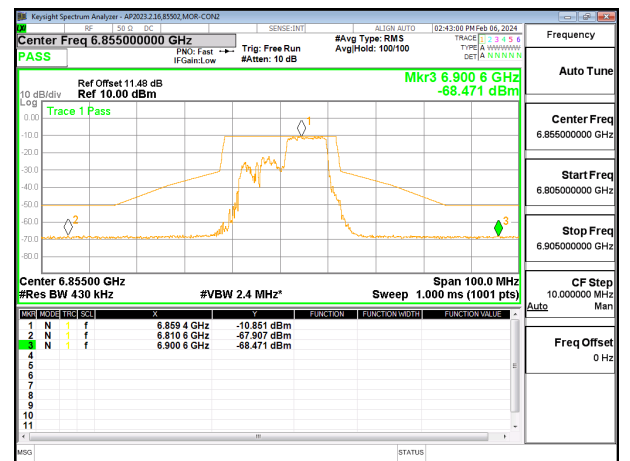

**LOW CHANNEL CHAIN 0**

**LOW CHANNEL CHAIN 1**

**MID CHANNEL CHAIN 0**

**MID CHANNEL CHAIN 1**

**HIGH CHANNEL CHAIN 0**

**HIGH CHANNEL CHAIN 1**

**2TX CDD MODE: 242T**

**LOW CHANNEL CHAIN 0**

**LOW CHANNEL CHAIN 1**

**MID CHANNEL CHAIN 0**

**MID CHANNEL CHAIN 1**

**HIGH CHANNEL CHAIN 0**

**HIGH CHANNEL CHAIN 1**

**9.4.13. 802.11ax HE40 MODE 2TX IN THE UNII-7 BAND**  
**2TX CDD MODE: 484T**

**LOW CHANNEL CHAIN 0**