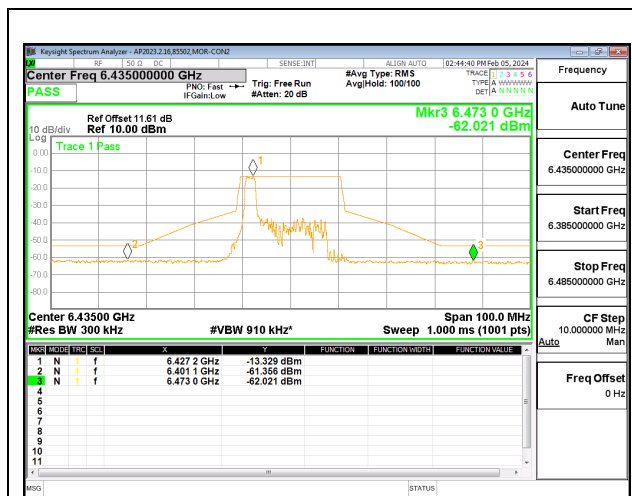

**9.4.5. 802.11ax HE160 MODE 2TX IN THE UNII-5 BAND**  
**2TX CDD MODE: 2x996**

**LOW CHANNEL CHAIN 0**

**LOW CHANNEL CHAIN 1**

**MID CHANNEL CHAIN 0**

**MID CHANNEL CHAIN 1**

**HIGH CHANNEL CHAIN 0**

**HIGH CHANNEL CHAIN 1**

### 9.4.6. 802.11a MODE 2TX IN THE UNII-6 BAND 2TX CDD MODE:

### 9.4.7. 802.11ax HE20 MODE 2TX IN THE UNII-6 BAND 2TX CDD MODE: 26T

LOW CHANNEL CHAIN 0

LOW CHANNEL CHAIN 1

MID CHANNEL CHAIN 0

MID CHANNEL CHAIN 1

HIGH CHANNEL CHAIN 0

HIGH CHANNEL CHAIN 1

**2TX CDD MODE: 52T**