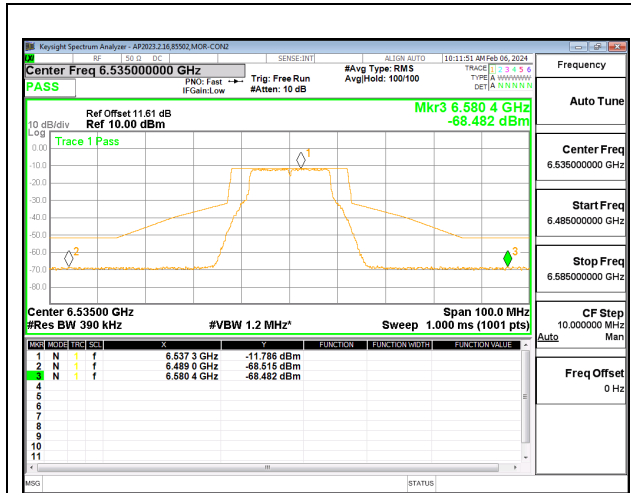

### 9.4.8. 802.11ax HE40 MODE 2TX IN THE UNII-6 BAND 2TX CDD MODE: 484T

**9.4.9. 802.11ax HE80 MODE 2TX IN THE UNII-6 BAND**  
**2TX CDD MODE: 996T**

**9.4.10. 802.11ax HE160 MODE 2TX IN THE UNII-6 BAND**  
**2TX CDD MODE: 2x996T**

**9.4.11. 802.11a MODE 2TX IN THE UNII-7 BAND**  
**2TX CDD MODE:**

**LOW CHANNEL CHAIN 0**

**LOW CHANNEL CHAIN 1**

**MID CHANNEL CHAIN 0**

**MID CHANNEL CHAIN 1**

**HIGH CHANNEL CHAIN 0**

**HIGH CHANNEL CHAIN 1**