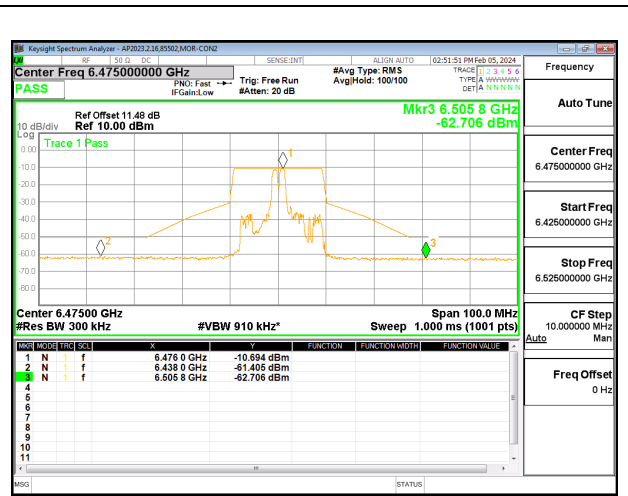

### 9.4.7. 802.11ax HE20 MODE 2TX IN THE UNII-6 BAND 2TX CDD MODE: 26T

LOW CHANNEL CHAIN 0

LOW CHANNEL CHAIN 1

MID CHANNEL CHAIN 0

MID CHANNEL CHAIN 1

HIGH CHANNEL CHAIN 0

HIGH CHANNEL CHAIN 1

**2TX CDD MODE: 52T**

**LOW CHANNEL CHAIN 0**

**LOW CHANNEL CHAIN 1**

**MID CHANNEL CHAIN 0**

**MID CHANNEL CHAIN 1**

**HIGH CHANNEL CHAIN 0**

**HIGH CHANNEL CHAIN 1**

**2TX CDD MODE: 106T**

**LOW CHANNEL CHAIN 0**

**LOW CHANNEL CHAIN 1**

**MID CHANNEL CHAIN 0**

**MID CHANNEL CHAIN 1**

**HIGH CHANNEL CHAIN 0**

**HIGH CHANNEL CHAIN 1**

**2TX CDD MODE: 242T**

**LOW CHANNEL CHAIN 0**

**LOW CHANNEL CHAIN 1**