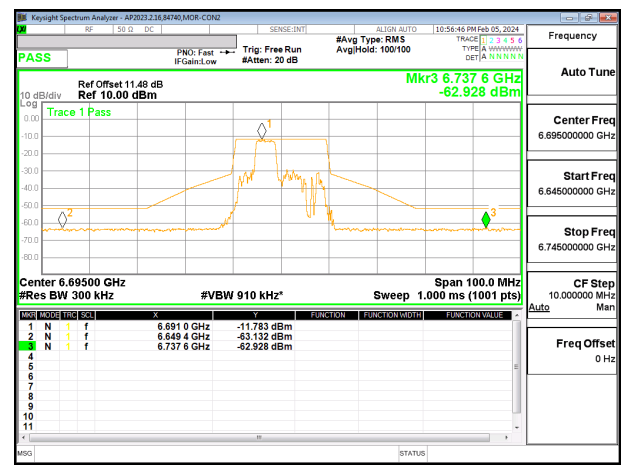

**2TX CDD MODE: 52T**

**LOW CHANNEL CHAIN 0**

**LOW CHANNEL CHAIN 1**

**MID CHANNEL CHAIN 0**

**MID CHANNEL CHAIN 1**

**HIGH CHANNEL CHAIN 0**

**HIGH CHANNEL CHAIN 1**

**2TX CDD MODE: 106T**

**LOW CHANNEL CHAIN 0**

**LOW CHANNEL CHAIN 1**

**MID CHANNEL CHAIN 0**

**MID CHANNEL CHAIN 1**

**HIGH CHANNEL CHAIN 0**

**HIGH CHANNEL CHAIN 1**

**2TX CDD MODE: 242T**

**LOW CHANNEL CHAIN 0**