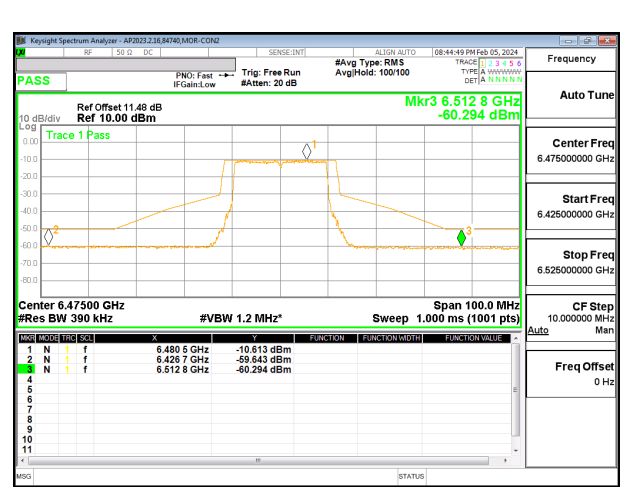

**LOW CHANNEL CHAIN 0**

**LOW CHANNEL CHAIN 1**

**MID CHANNEL CHAIN 0**

**MID CHANNEL CHAIN 1**

**HIGH CHANNEL CHAIN 0**

**HIGH CHANNEL CHAIN 1**

**2TX CDD MODE: 106T**

**LOW CHANNEL CHAIN 0**

**LOW CHANNEL CHAIN 1**

**MID CHANNEL CHAIN 0**

**MID CHANNEL CHAIN 1**

**HIGH CHANNEL CHAIN 0**

**HIGH CHANNEL CHAIN 1**

**2TX CDD MODE: 242T**

**LOW CHANNEL CHAIN 0**

**LOW CHANNEL CHAIN 1**

**MID CHANNEL CHAIN 0**

**MID CHANNEL CHAIN 1**

**HIGH CHANNEL CHAIN 0**

**HIGH CHANNEL CHAIN 1**