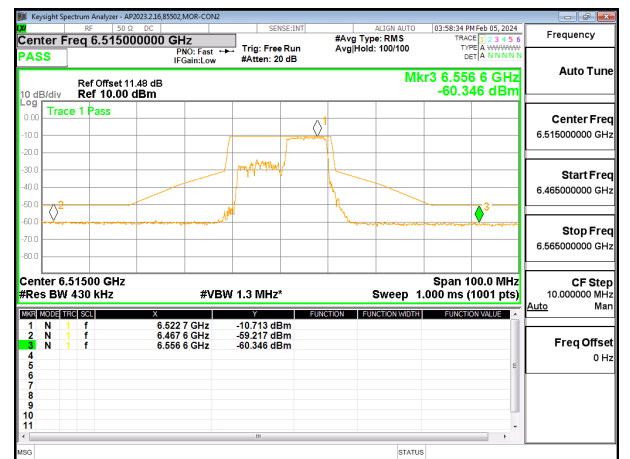

**LOW CHANNEL CHAIN 0**

**LOW CHANNEL CHAIN 1**

**MID CHANNEL CHAIN 0**

**MID CHANNEL CHAIN 1**

**HIGH CHANNEL CHAIN 0**

**HIGH CHANNEL CHAIN 1**

**2TX CDD MODE: 106T**

**LOW CHANNEL CHAIN 0**

**LOW CHANNEL CHAIN 1**

**MID CHANNEL CHAIN 0**

**MID CHANNEL CHAIN 1**

**HIGH CHANNEL CHAIN 0**

**HIGH CHANNEL CHAIN 1**

**2TX CDD MODE: 242T**

**LOW CHANNEL CHAIN 0**

**LOW CHANNEL CHAIN 1**

**MID CHANNEL CHAIN 0**

**MID CHANNEL CHAIN 1**

**HIGH CHANNEL CHAIN 0**

**HIGH CHANNEL CHAIN 1**