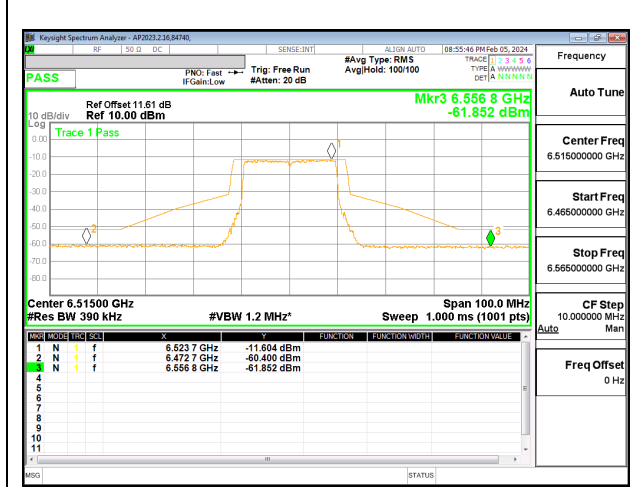

**LOW CHANNEL CHAIN 0**

**LOW CHANNEL CHAIN 1**

**MID CHANNEL CHAIN 0**

**MID CHANNEL CHAIN 1**

**HIGH CHANNEL CHAIN 0**

**HIGH CHANNEL CHAIN 1**

**2TX CDD MODE: 106T**

**LOW CHANNEL CHAIN 0**

**LOW CHANNEL CHAIN 1**

**MID CHANNEL CHAIN 0**

**MID CHANNEL CHAIN 1**

**HIGH CHANNEL CHAIN 0**

**HIGH CHANNEL CHAIN 1**

**2TX CDD MODE: 242T**

**LOW CHANNEL CHAIN 0**

**LOW CHANNEL CHAIN 1**

**MID CHANNEL CHAIN 0**

**MID CHANNEL CHAIN 1**

**HIGH CHANNEL CHAIN 0**

**HIGH CHANNEL CHAIN 1**