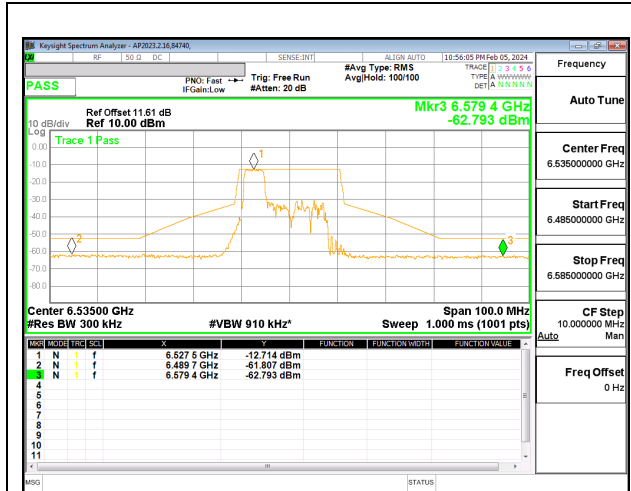

**9.4.12. 802.11ax HE20 MODE 2TX IN THE UNII-7 BAND**  
**2TXCDD MODE: 26T**

**LOW CHANNEL CHAIN 0**

**LOW CHANNEL CHAIN 1**

**MID CHANNEL CHAIN 0**

**MID CHANNEL CHAIN 1**

**HIGH CHANNEL CHAIN 0**

**HIGH CHANNEL CHAIN 1**

**2TX CDD MODE: 52T**

**LOW CHANNEL CHAIN 0**

**LOW CHANNEL CHAIN 1**

**MID CHANNEL CHAIN 0**

**MID CHANNEL CHAIN 1**

**HIGH CHANNEL CHAIN 0**

**HIGH CHANNEL CHAIN 1**

**2TX CDD MODE: 106T**