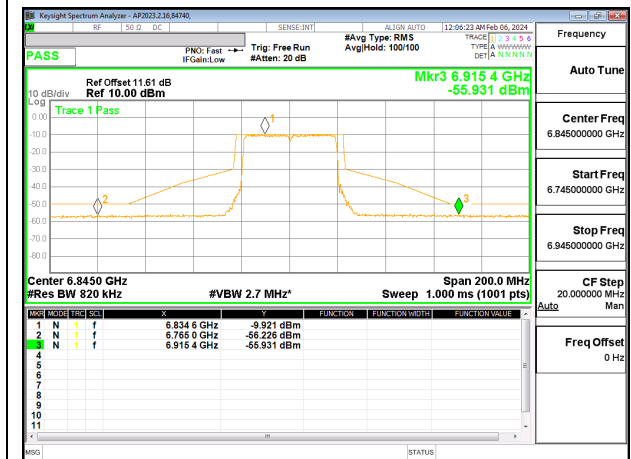

**LOW CHANNEL CHAIN 1**

**MID CHANNEL CHAIN 0**

**MID CHANNEL CHAIN 1**

**HIGH CHANNEL CHAIN 0**

**HIGH CHANNEL CHAIN 1**

**9.4.13. 802.11ax HE40 MODE 2TX IN THE UNII-7 BAND**  
**2TX CDD MODE: 484T**

**LOW CHANNEL CHAIN 0**

**LOW CHANNEL CHAIN 1**

**MID CHANNEL CHAIN 0**

**MID CHANNEL CHAIN 1**

**HIGH CHANNEL CHAIN 0**

**HIGH CHANNEL CHAIN 1**

**9.4.14. 802.11ax HE80 MODE 2TX IN THE UNII-7 BAND**  
**2TX CDD MODE: 996T**

**LOW CHANNEL CHAIN 0**