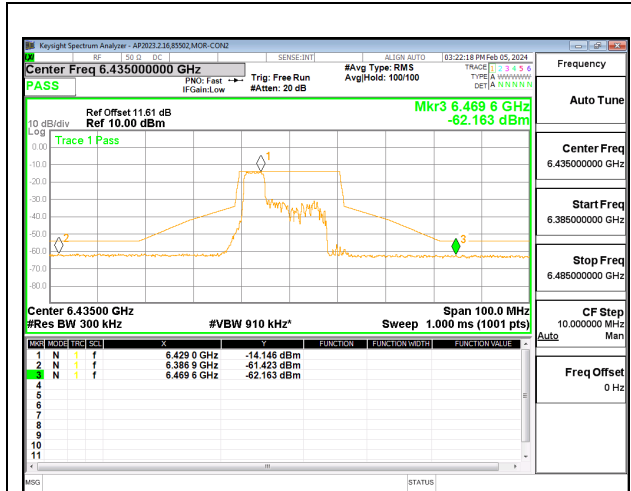

### 9.4.7. 802.11ax HE20 MODE 2TX IN THE UNII-6 BAND 2TX CDD MODE: 26T

LOW CHANNEL CHAIN 0

LOW CHANNEL CHAIN 1

MID CHANNEL CHAIN 0

MID CHANNEL CHAIN 1

HIGH CHANNEL CHAIN 0

HIGH CHANNEL CHAIN 1

**2TX CDD MODE: 52T**

**LOW CHANNEL CHAIN 0**

**LOW CHANNEL CHAIN 1**

**MID CHANNEL CHAIN 0**

**MID CHANNEL CHAIN 1**

**HIGH CHANNEL CHAIN 0**

**HIGH CHANNEL CHAIN 1**

**2TX CDD MODE: 106T**

**LOW CHANNEL CHAIN 0**