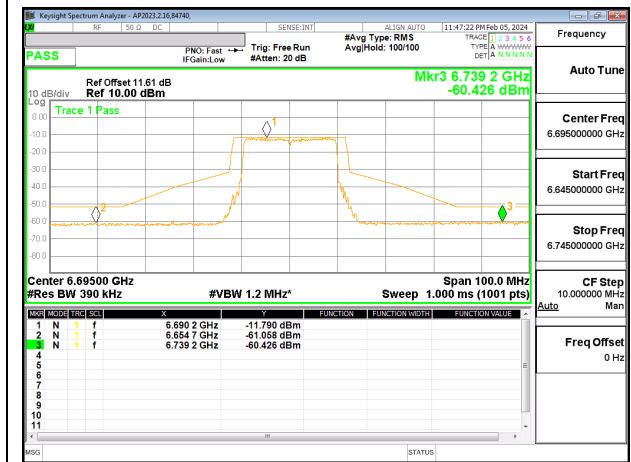

**2TX CDD MODE: 52T**

**LOW CHANNEL CHAIN 0**

**LOW CHANNEL CHAIN 1**

**MID CHANNEL CHAIN 0**

**MID CHANNEL CHAIN 1**

**HIGH CHANNEL CHAIN 0**

**HIGH CHANNEL CHAIN 1**

**2TX CDD MODE: 106T**

**LOW CHANNEL CHAIN 0**

**LOW CHANNEL CHAIN 1**

**MID CHANNEL CHAIN 0**

**MID CHANNEL CHAIN 1**

**HIGH CHANNEL CHAIN 0**

**HIGH CHANNEL CHAIN 1**

**2TX CDD MODE: 242T**

**LOW CHANNEL CHAIN 0**

**LOW CHANNEL CHAIN 1**

**MID CHANNEL CHAIN 0**

**MID CHANNEL CHAIN 1**

**HIGH CHANNEL CHAIN 0**

**HIGH CHANNEL CHAIN 1**

**9.4.13. 802.11ax HE40 MODE 2TX IN THE UNII-7 BAND**  
**2TX CDD MODE: 484T**

**LOW CHANNEL CHAIN 0**