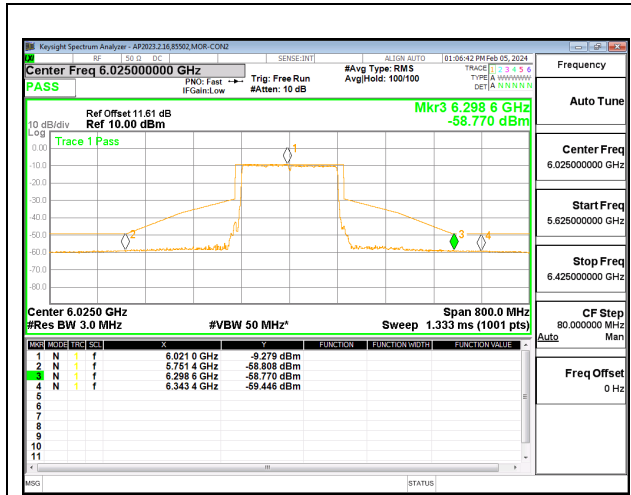

**9.4.5. 802.11ax HE160 MODE 2TX IN THE UNII-5 BAND**  
**2TX CDD MODE: 2x996**

**LOW CHANNEL CHAIN 0**

**LOW CHANNEL CHAIN 1**

**MID CHANNEL CHAIN 0**

**MID CHANNEL CHAIN 1**

**HIGH CHANNEL CHAIN 0**

**HIGH CHANNEL CHAIN 1**

### 9.4.6. 802.11a MODE 2TX IN THE UNII-6 BAND 2TX CDD MODE:

### 9.4.7. 802.11ax HE20 MODE 2TX IN THE UNII-6 BAND 2TX CDD MODE: 26T

LOW CHANNEL CHAIN 0

LOW CHANNEL CHAIN 1

MID CHANNEL CHAIN 0

MID CHANNEL CHAIN 1

HIGH CHANNEL CHAIN 0

HIGH CHANNEL CHAIN 1

**2TX CDD MODE: 52T**