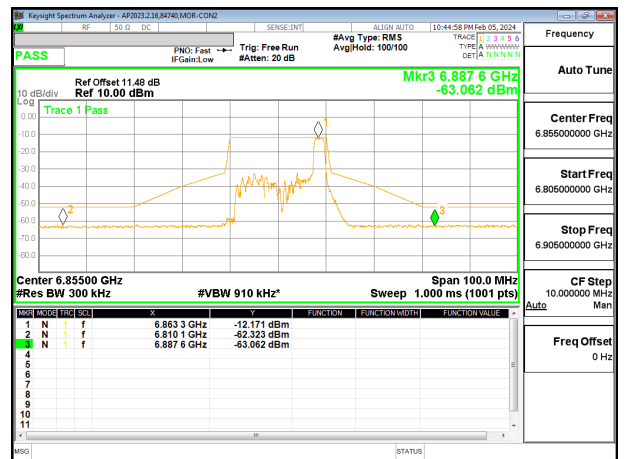

**9.4.12. 802.11ax HE20 MODE 2TX IN THE UNII-7 BAND**  
**2TXCDD MODE: 26T**

**LOW CHANNEL CHAIN 0**

**LOW CHANNEL CHAIN 1**

**MID CHANNEL CHAIN 0**

**MID CHANNEL CHAIN 1**

**HIGH CHANNEL CHAIN 0**

**HIGH CHANNEL CHAIN 1**

**2TX CDD MODE: 52T**

**LOW CHANNEL CHAIN 0**

**LOW CHANNEL CHAIN 1**

**MID CHANNEL CHAIN 0**

**MID CHANNEL CHAIN 1**

**HIGH CHANNEL CHAIN 0**

**HIGH CHANNEL CHAIN 1**

**2TX CDD MODE: 106T**