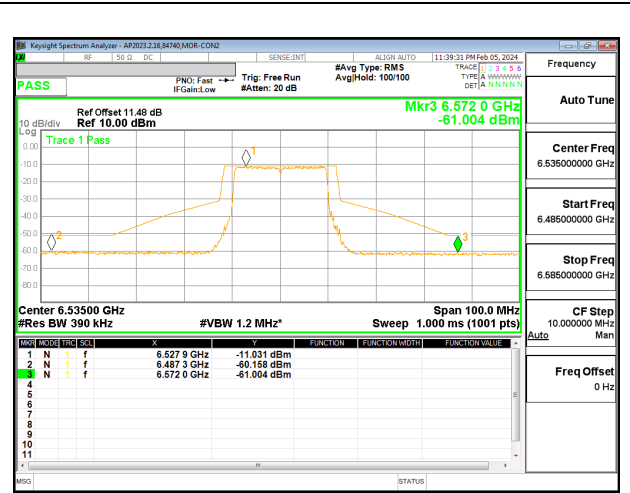

**LOW CHANNEL CHAIN 0**

**LOW CHANNEL CHAIN 1**

**MID CHANNEL CHAIN 0**

**MID CHANNEL CHAIN 1**

**HIGH CHANNEL CHAIN 0**

**HIGH CHANNEL CHAIN 1**

**2TX CDD MODE: 242T**

**LOW CHANNEL CHAIN 0**

**LOW CHANNEL CHAIN 1**

**MID CHANNEL CHAIN 0**

**MID CHANNEL CHAIN 1**

**HIGH CHANNEL CHAIN 0**

**HIGH CHANNEL CHAIN 1**

**9.4.13. 802.11ax HE40 MODE 2TX IN THE UNII-7 BAND**  
**2TX CDD MODE: 484T**

**LOW CHANNEL CHAIN 0**