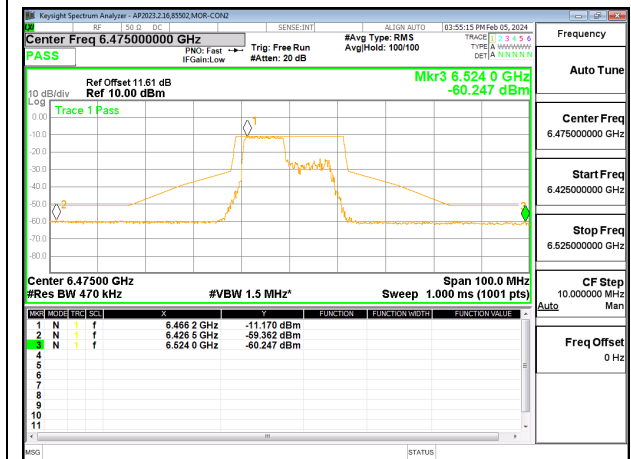

**LOW CHANNEL CHAIN 0**

**LOW CHANNEL CHAIN 1**

**MID CHANNEL CHAIN 0**

**MID CHANNEL CHAIN 1**

**HIGH CHANNEL CHAIN 0**

**HIGH CHANNEL CHAIN 1**

**2TX CDD MODE: 106T**

**LOW CHANNEL CHAIN 0**

**LOW CHANNEL CHAIN 1**

**MID CHANNEL CHAIN 0**

**MID CHANNEL CHAIN 1**

**HIGH CHANNEL CHAIN 0**

**HIGH CHANNEL CHAIN 1**

**2TX CDD MODE: 242T**

**LOW CHANNEL CHAIN 0**

**LOW CHANNEL CHAIN 1**