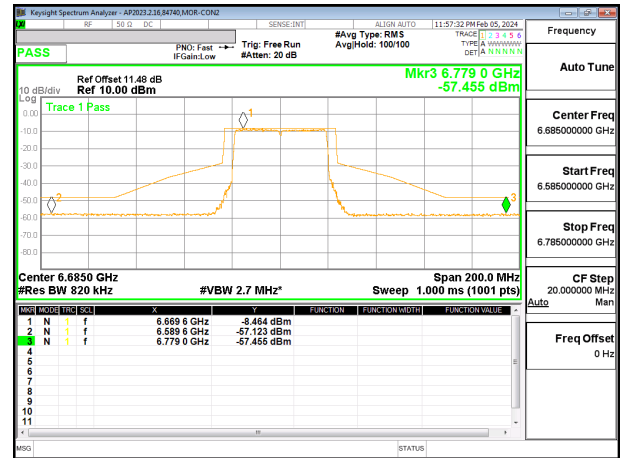

**LOW CHANNEL CHAIN 0**

**LOW CHANNEL CHAIN 1**

**MID CHANNEL CHAIN 0**

**MID CHANNEL CHAIN 1**

**HIGH CHANNEL CHAIN 0**

**HIGH CHANNEL CHAIN 1**

**2TX CDD MODE: 242T**

**LOW CHANNEL CHAIN 0**

**LOW CHANNEL CHAIN 1**

**MID CHANNEL CHAIN 0**

**MID CHANNEL CHAIN 1**

**HIGH CHANNEL CHAIN 0**

**HIGH CHANNEL CHAIN 1**

**9.4.13. 802.11ax HE40 MODE 2TX IN THE UNII-7 BAND**  
**2TX CDD MODE: 484T**

**LOW CHANNEL CHAIN 0**

**LOW CHANNEL CHAIN 1**

**MID CHANNEL CHAIN 0**

**MID CHANNEL CHAIN 1**

**HIGH CHANNEL CHAIN 0**

**HIGH CHANNEL CHAIN 1**

**9.4.14. 802.11ax HE80 MODE 2TX IN THE UNII-7 BAND**  
**2TX CDD MODE: 996T**

**LOW CHANNEL CHAIN 0**