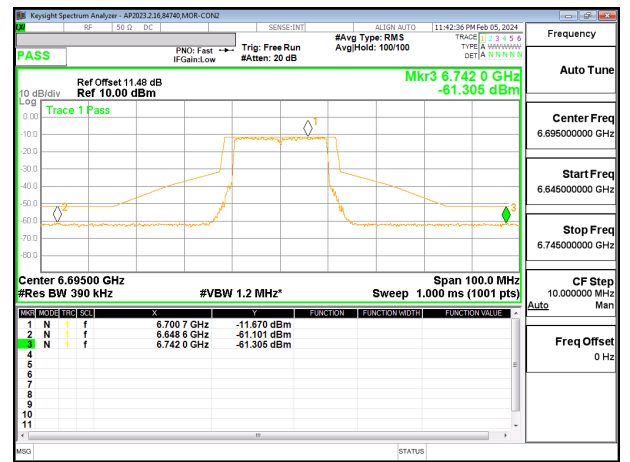

**2TX CDD MODE: 52T**

**LOW CHANNEL CHAIN 0**

**LOW CHANNEL CHAIN 1**

**MID CHANNEL CHAIN 0**

**MID CHANNEL CHAIN 1**

**HIGH CHANNEL CHAIN 0**

**HIGH CHANNEL CHAIN 1**

**2TX CDD MODE: 106T**

**LOW CHANNEL CHAIN 0**

**LOW CHANNEL CHAIN 1**

**MID CHANNEL CHAIN 0**

**MID CHANNEL CHAIN 1**

**HIGH CHANNEL CHAIN 0**

**HIGH CHANNEL CHAIN 1**

**2TX CDD MODE: 242T**

**LOW CHANNEL CHAIN 0**

**LOW CHANNEL CHAIN 1**

**MID CHANNEL CHAIN 0**

**MID CHANNEL CHAIN 1**

**HIGH CHANNEL CHAIN 0**

**HIGH CHANNEL CHAIN 1**

**9.4.13. 802.11ax HE40 MODE 2TX IN THE UNII-7 BAND**  
**2TX CDD MODE: 484T**

**LOW CHANNEL CHAIN 0**