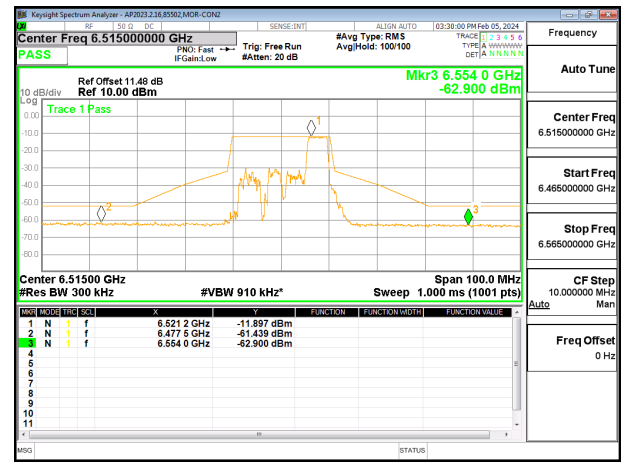

**LOW CHANNEL CHAIN 0**

**LOW CHANNEL CHAIN 1**

**MID CHANNEL CHAIN 0**

**MID CHANNEL CHAIN 1**

**HIGH CHANNEL CHAIN 0**

**HIGH CHANNEL CHAIN 1**

**2TX CDD MODE: 106T**

**LOW CHANNEL CHAIN 0**

**LOW CHANNEL CHAIN 1**

**MID CHANNEL CHAIN 0**

**MID CHANNEL CHAIN 1**

**HIGH CHANNEL CHAIN 0**

**HIGH CHANNEL CHAIN 1**

**2TX CDD MODE: 242T**

**LOW CHANNEL CHAIN 0**

**LOW CHANNEL CHAIN 1**