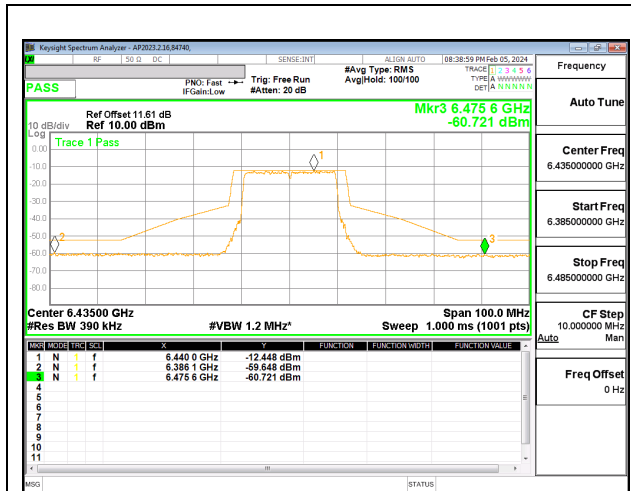

**LOW CHANNEL CHAIN 0**

**LOW CHANNEL CHAIN 1**

**MID CHANNEL CHAIN 0**

**MID CHANNEL CHAIN 1**

**HIGH CHANNEL CHAIN 0**

**HIGH CHANNEL CHAIN 1**

**2TX CDD MODE: 106T**

**LOW CHANNEL CHAIN 0**

**LOW CHANNEL CHAIN 1**

**MID CHANNEL CHAIN 0**

**MID CHANNEL CHAIN 1**

**HIGH CHANNEL CHAIN 0**

**HIGH CHANNEL CHAIN 1**

**2TX CDD MODE: 242T**

**LOW CHANNEL CHAIN 0**

**LOW CHANNEL CHAIN 1**

**MID CHANNEL CHAIN 0**

**MID CHANNEL CHAIN 1**

**HIGH CHANNEL CHAIN 0**

**HIGH CHANNEL CHAIN 1**