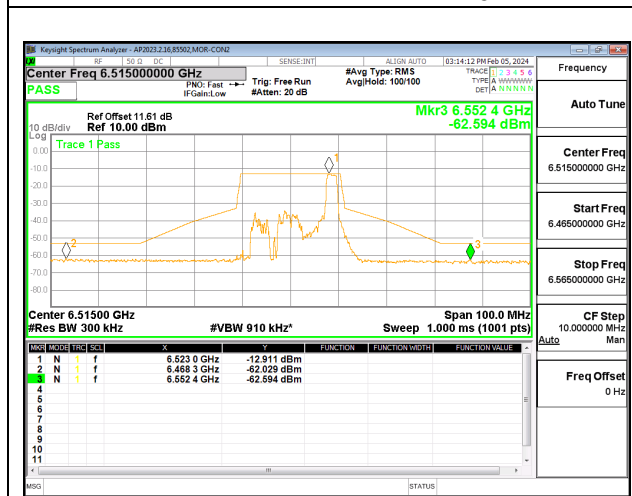

### 9.4.7. 802.11ax HE20 MODE 2TX IN THE UNII-6 BAND 2TX CDD MODE: 26T

LOW CHANNEL CHAIN 0

LOW CHANNEL CHAIN 1

MID CHANNEL CHAIN 0

MID CHANNEL CHAIN 1

HIGH CHANNEL CHAIN 0

HIGH CHANNEL CHAIN 1

**2TX CDD MODE: 52T**

**LOW CHANNEL CHAIN 0**

**LOW CHANNEL CHAIN 1**

**MID CHANNEL CHAIN 0**

**MID CHANNEL CHAIN 1**

**HIGH CHANNEL CHAIN 0**

**HIGH CHANNEL CHAIN 1**

**2TX CDD MODE: 106T**

**LOW CHANNEL CHAIN 0**