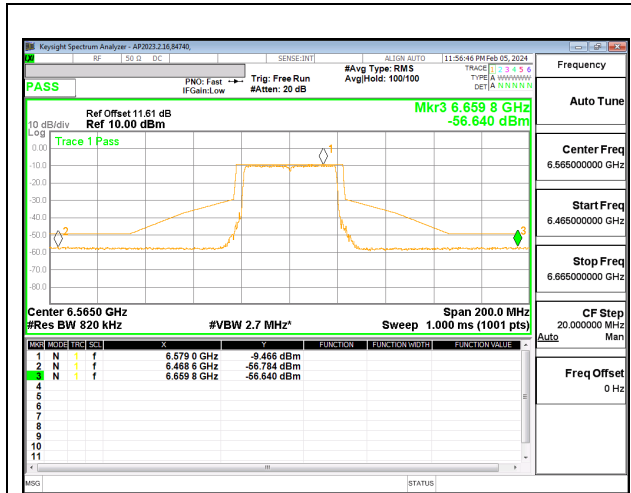

**LOW CHANNEL CHAIN 1**

**MID CHANNEL CHAIN 0**

**MID CHANNEL CHAIN 1**

**HIGH CHANNEL CHAIN 0**

**HIGH CHANNEL CHAIN 1**

**9.4.13. 802.11ax HE40 MODE 2TX IN THE UNII-7 BAND**  
**2TX CDD MODE: 484T**

**LOW CHANNEL CHAIN 0**

**LOW CHANNEL CHAIN 1**

**MID CHANNEL CHAIN 0**

**MID CHANNEL CHAIN 1**

**HIGH CHANNEL CHAIN 0**

**HIGH CHANNEL CHAIN 1**

**9.4.14. 802.11ax HE80 MODE 2TX IN THE UNII-7 BAND**  
**2TX CDD MODE: 996T**

**LOW CHANNEL CHAIN 0**