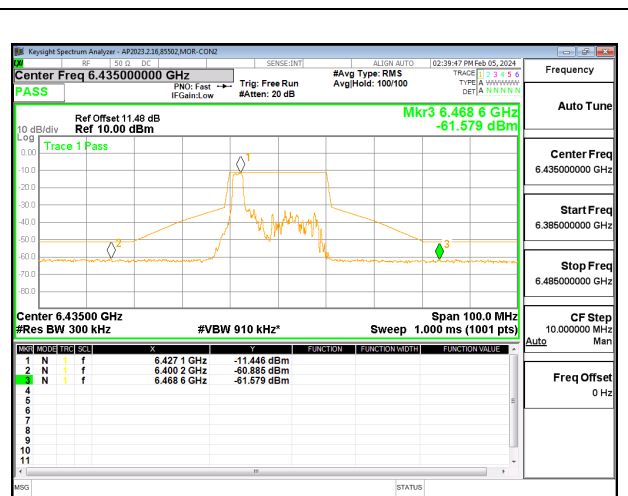

**9.4.5. 802.11ax HE160 MODE 2TX IN THE UNII-5 BAND**  
**2TX CDD MODE: 2x996**

**LOW CHANNEL CHAIN 0**

**LOW CHANNEL CHAIN 1**

**MID CHANNEL CHAIN 0**

**MID CHANNEL CHAIN 1**

**HIGH CHANNEL CHAIN 0**

**HIGH CHANNEL CHAIN 1**

### 9.4.6. 802.11a MODE 2TX IN THE UNII-6 BAND 2TX CDD MODE:

### 9.4.7. 802.11ax HE20 MODE 2TX IN THE UNII-6 BAND 2TX CDD MODE: 26T

LOW CHANNEL CHAIN 0

LOW CHANNEL CHAIN 1

MID CHANNEL CHAIN 0

MID CHANNEL CHAIN 1

HIGH CHANNEL CHAIN 0

HIGH CHANNEL CHAIN 1

**2TX CDD MODE: 52T**