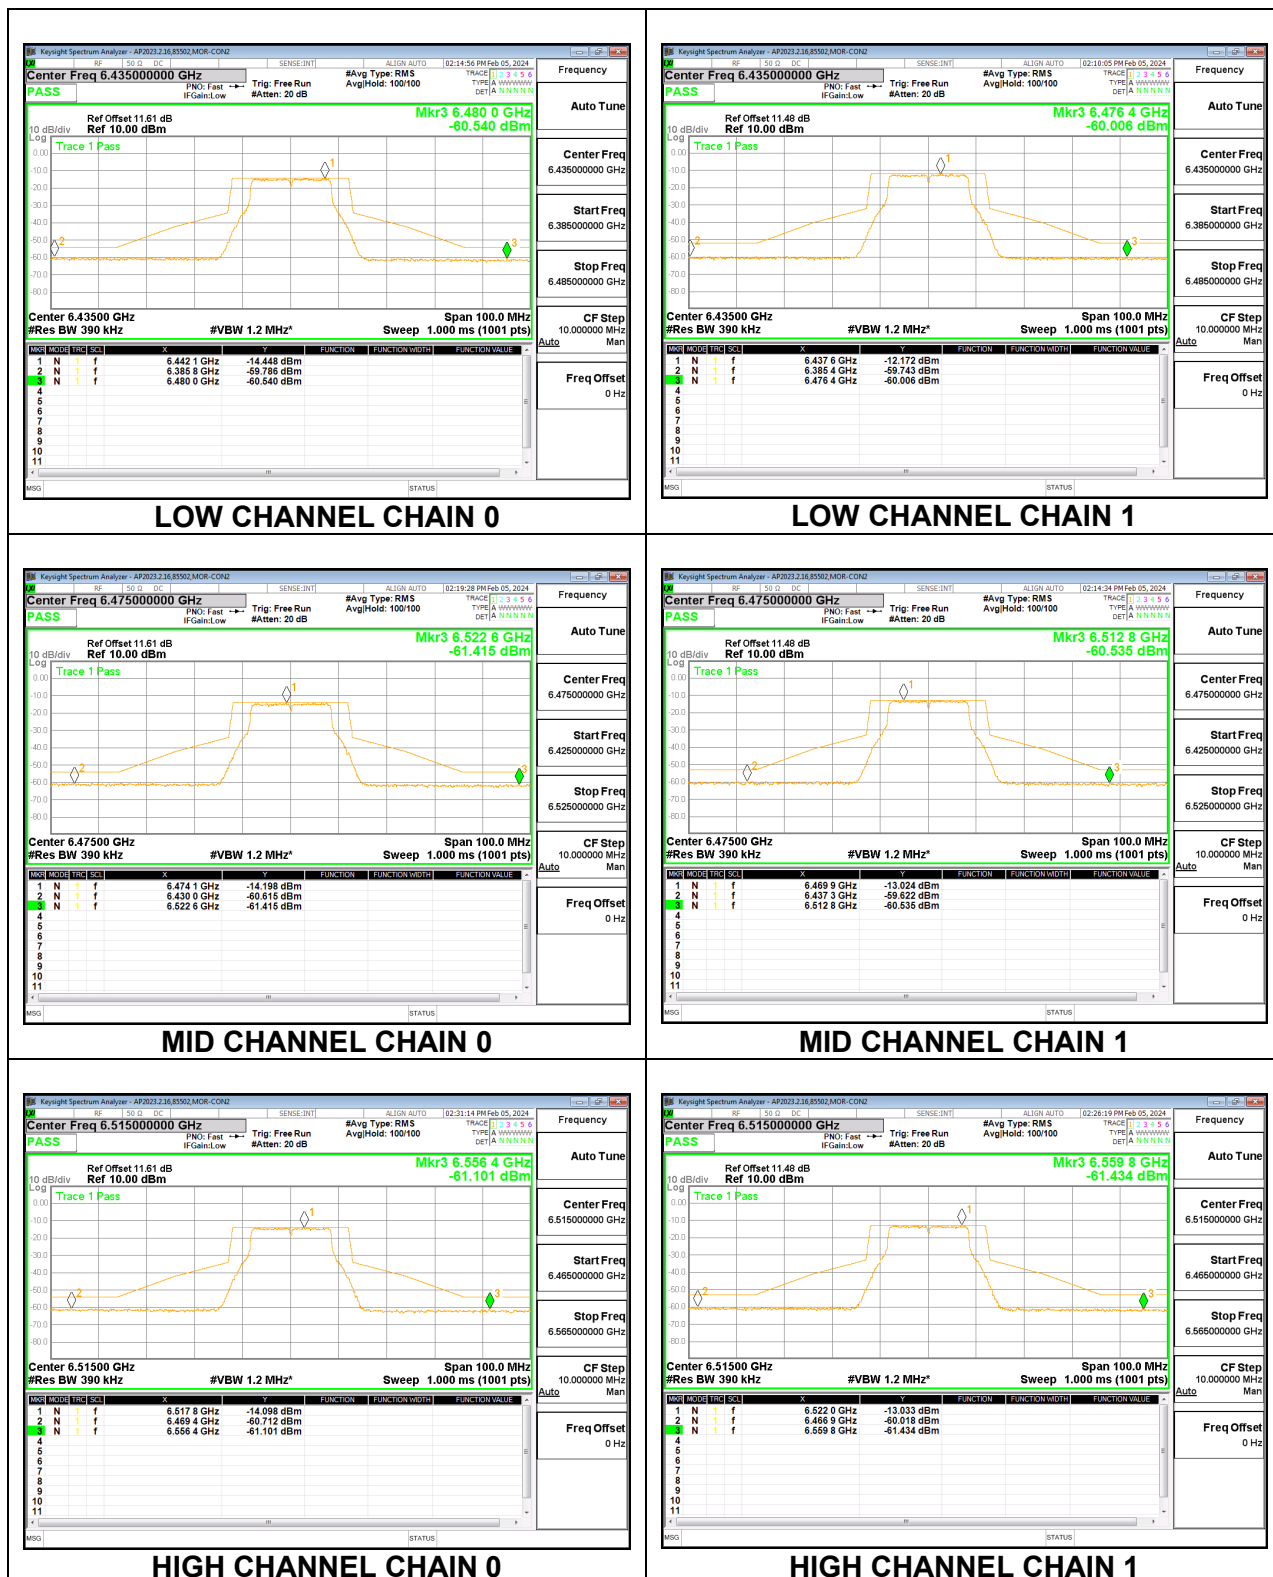

**9.4.5. 802.11ax HE160 MODE 2TX IN THE UNII-5 BAND**  
**2TX CDD MODE: 2x996**

**LOW CHANNEL CHAIN 0**

**LOW CHANNEL CHAIN 1**

**MID CHANNEL CHAIN 0**

**MID CHANNEL CHAIN 1**

**HIGH CHANNEL CHAIN 0**

**HIGH CHANNEL CHAIN 1**

### 9.4.6. 802.11a MODE 2TX IN THE UNII-6 BAND 2TX CDD MODE:

### 9.4.7. 802.11ax HE20 MODE 2TX IN THE UNII-6 BAND 2TX CDD MODE: 26T

LOW CHANNEL CHAIN 0

LOW CHANNEL CHAIN 1

MID CHANNEL CHAIN 0

MID CHANNEL CHAIN 1

HIGH CHANNEL CHAIN 0

HIGH CHANNEL CHAIN 1

**2TX CDD MODE: 52T**

**LOW CHANNEL CHAIN 0**

**LOW CHANNEL CHAIN 1**

**MID CHANNEL CHAIN 0**

**MID CHANNEL CHAIN 1**

**HIGH CHANNEL CHAIN 0**

**HIGH CHANNEL CHAIN 1**

**2TX CDD MODE: 106T**

**LOW CHANNEL CHAIN 0**