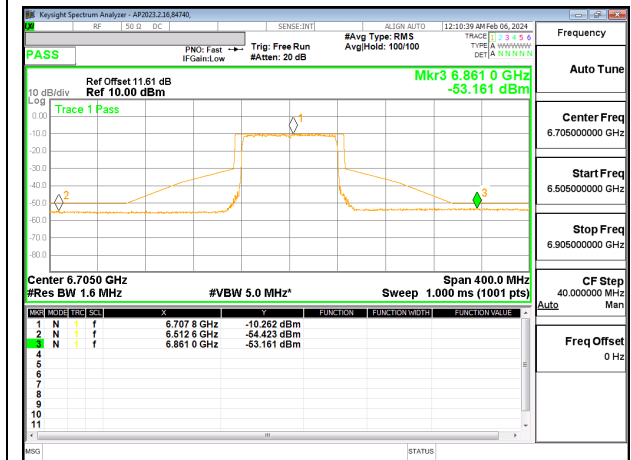

**LOW CHANNEL CHAIN 1**

**MID CHANNEL CHAIN 0**

**MID CHANNEL CHAIN 1**

**HIGH CHANNEL CHAIN 0**

**HIGH CHANNEL CHAIN 1**

**9.4.13. 802.11ax HE40 MODE 2TX IN THE UNII-7 BAND**  
**2TX CDD MODE: 484T**

**LOW CHANNEL CHAIN 0**

**LOW CHANNEL CHAIN 1**

**MID CHANNEL CHAIN 0**

**MID CHANNEL CHAIN 1**

**HIGH CHANNEL CHAIN 0**

**HIGH CHANNEL CHAIN 1**

**9.4.14. 802.11ax HE80 MODE 2TX IN THE UNII-7 BAND**  
**2TX CDD MODE: 996T**

**LOW CHANNEL CHAIN 0**

**LOW CHANNEL CHAIN 1**

**MID CHANNEL CHAIN 0**

**MID CHANNEL CHAIN 1**

**HIGH CHANNEL CHAIN 0**

**HIGH CHANNEL CHAIN 1**

**9.4.15. 802.11ax HE160 MODE 2TX IN THE UNII-7 BAND**  
**2TX CDD MODE: 2x996T**