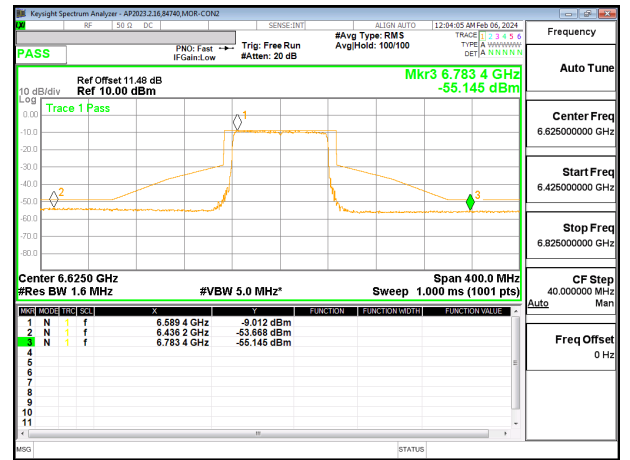

**LOW CHANNEL CHAIN 1**

**MID CHANNEL CHAIN 0**

**MID CHANNEL CHAIN 1**

**HIGH CHANNEL CHAIN 0**

**HIGH CHANNEL CHAIN 1**

**9.4.14. 802.11ax HE80 MODE 2TX IN THE UNII-7 BAND**  
**2TX CDD MODE: 996T**

**LOW CHANNEL CHAIN 0**

**LOW CHANNEL CHAIN 1**

**MID CHANNEL CHAIN 0**

**MID CHANNEL CHAIN 1**

**HIGH CHANNEL CHAIN 0**

**HIGH CHANNEL CHAIN 1**

**9.4.15. 802.11ax HE160 MODE 2TX IN THE UNII-7 BAND**  
**2TX CDD MODE: 2x996T**