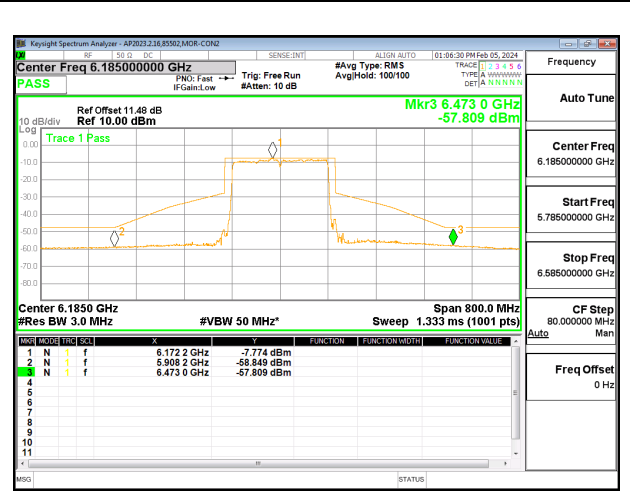

**9.4.5. 802.11ax HE160 MODE 2TX IN THE UNII-5 BAND**  
**2TX CDD MODE: 2x996**

**LOW CHANNEL CHAIN 0**

**LOW CHANNEL CHAIN 1**

**MID CHANNEL CHAIN 0**

**MID CHANNEL CHAIN 1**

**HIGH CHANNEL CHAIN 0**

**HIGH CHANNEL CHAIN 1**

### 9.4.6. 802.11a MODE 2TX IN THE UNII-6 BAND 2TX CDD MODE: