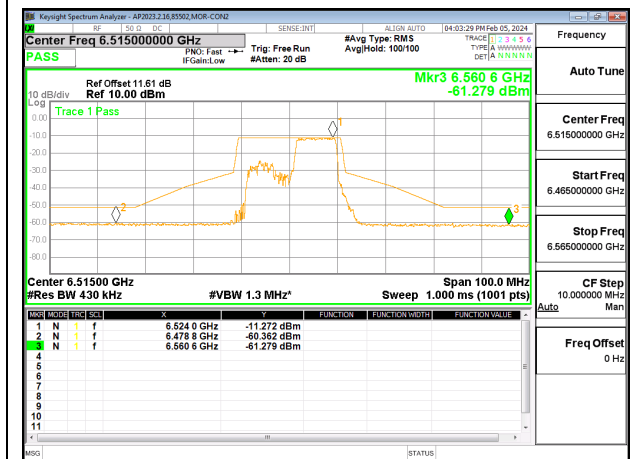

### 9.4.7. 802.11ax HE20 MODE 2TX IN THE UNII-6 BAND 2TX CDD MODE: 26T

LOW CHANNEL CHAIN 0

LOW CHANNEL CHAIN 1

MID CHANNEL CHAIN 0

MID CHANNEL CHAIN 1

HIGH CHANNEL CHAIN 0

HIGH CHANNEL CHAIN 1

**2TX CDD MODE: 52T**

**LOW CHANNEL CHAIN 0**

**LOW CHANNEL CHAIN 1**

**MID CHANNEL CHAIN 0**

**MID CHANNEL CHAIN 1**

**HIGH CHANNEL CHAIN 0**

**HIGH CHANNEL CHAIN 1**

**2TX CDD MODE: 106T**

**LOW CHANNEL CHAIN 0**

**LOW CHANNEL CHAIN 1**

**MID CHANNEL CHAIN 0**

**MID CHANNEL CHAIN 1**

**HIGH CHANNEL CHAIN 0**

**HIGH CHANNEL CHAIN 1**

**2TX CDD MODE: 242T**

**LOW CHANNEL CHAIN 0**

**LOW CHANNEL CHAIN 1**