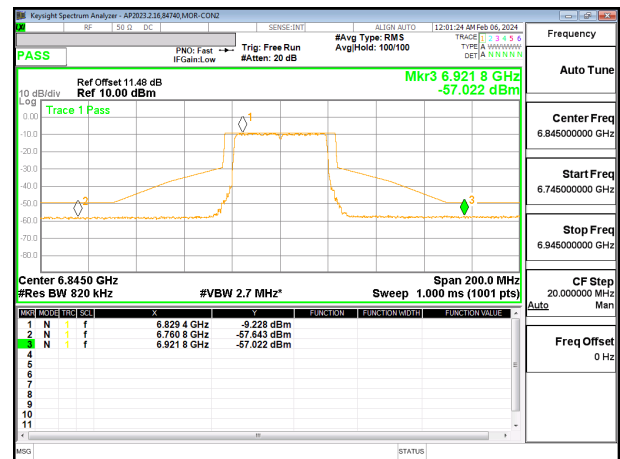

**LOW CHANNEL CHAIN 1**

**MID CHANNEL CHAIN 0**

**MID CHANNEL CHAIN 1**

**HIGH CHANNEL CHAIN 0**

**HIGH CHANNEL CHAIN 1**

**9.4.13. 802.11ax HE40 MODE 2TX IN THE UNII-7 BAND**  
**2TX CDD MODE: 484T**

**LOW CHANNEL CHAIN 0**

**LOW CHANNEL CHAIN 1**

**MID CHANNEL CHAIN 0**

**MID CHANNEL CHAIN 1**

**HIGH CHANNEL CHAIN 0**

**HIGH CHANNEL CHAIN 1**

**9.4.14. 802.11ax HE80 MODE 2TX IN THE UNII-7 BAND**  
**2TX CDD MODE: 996T**

**LOW CHANNEL CHAIN 0**

**LOW CHANNEL CHAIN 1**

**MID CHANNEL CHAIN 0**

**MID CHANNEL CHAIN 1**

**HIGH CHANNEL CHAIN 0**

**HIGH CHANNEL CHAIN 1**

**9.4.15. 802.11ax HE160 MODE 2TX IN THE UNII-7 BAND**  
**2TX CDD MODE: 2x996T**