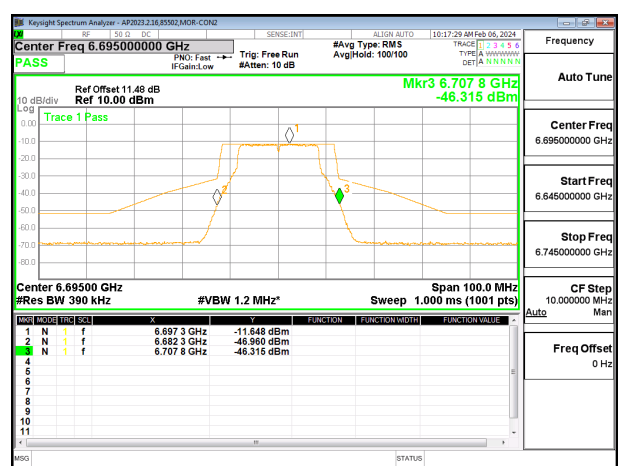

**9.4.11. 802.11a MODE 2TX IN THE UNII-7 BAND**  
**2TX CDD MODE:**

**LOW CHANNEL CHAIN 0**

**LOW CHANNEL CHAIN 1**

**MID CHANNEL CHAIN 0**

**MID CHANNEL CHAIN 1**

**HIGH CHANNEL CHAIN 0**

**HIGH CHANNEL CHAIN 1**

**9.4.12. 802.11ax HE20 MODE 2TX IN THE UNII-7 BAND**  
**2TXCDD MODE: 26T**

**LOW CHANNEL CHAIN 0**

**LOW CHANNEL CHAIN 1**

**MID CHANNEL CHAIN 0**

**MID CHANNEL CHAIN 1**

**HIGH CHANNEL CHAIN 0**

**HIGH CHANNEL CHAIN 1**