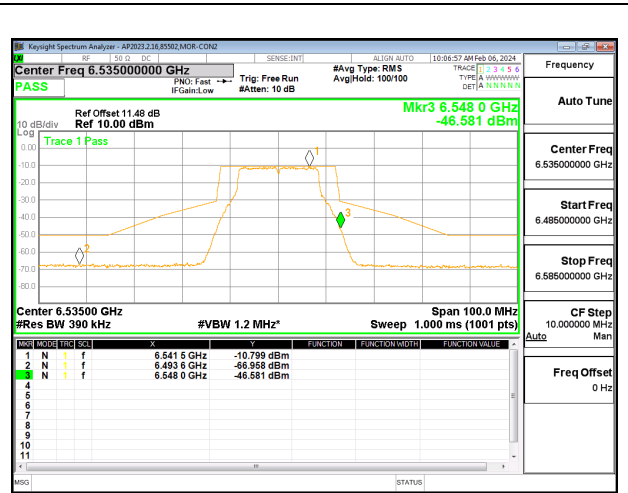

### 9.4.8. 802.11ax HE40 MODE 2TX IN THE UNII-6 BAND 2TX CDD MODE: 484T

**9.4.9. 802.11ax HE80 MODE 2TX IN THE UNII-6 BAND**  
**2TX CDD MODE: 996T**

**9.4.10. 802.11ax HE160 MODE 2TX IN THE UNII-6 BAND**  
**2TX CDD MODE: 2x996T**

**9.4.11. 802.11a MODE 2TX IN THE UNII-7 BAND**  
**2TX CDD MODE:**

**LOW CHANNEL CHAIN 0**

**LOW CHANNEL CHAIN 1**

**MID CHANNEL CHAIN 0**

**MID CHANNEL CHAIN 1**

**HIGH CHANNEL CHAIN 0**

**HIGH CHANNEL CHAIN 1**