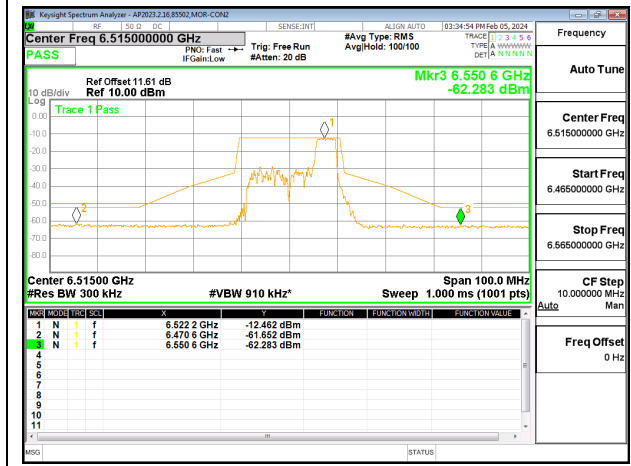

**LOW CHANNEL CHAIN 0**

**LOW CHANNEL CHAIN 1**

**MID CHANNEL CHAIN 0**

**MID CHANNEL CHAIN 1**

**HIGH CHANNEL CHAIN 0**

**HIGH CHANNEL CHAIN 1**

**2TX CDD MODE: 106T**

**LOW CHANNEL CHAIN 0**

**LOW CHANNEL CHAIN 1**

**MID CHANNEL CHAIN 0**

**MID CHANNEL CHAIN 1**

**HIGH CHANNEL CHAIN 0**

**HIGH CHANNEL CHAIN 1**

**2TX CDD MODE: 242T**

**LOW CHANNEL CHAIN 0**

**LOW CHANNEL CHAIN 1**