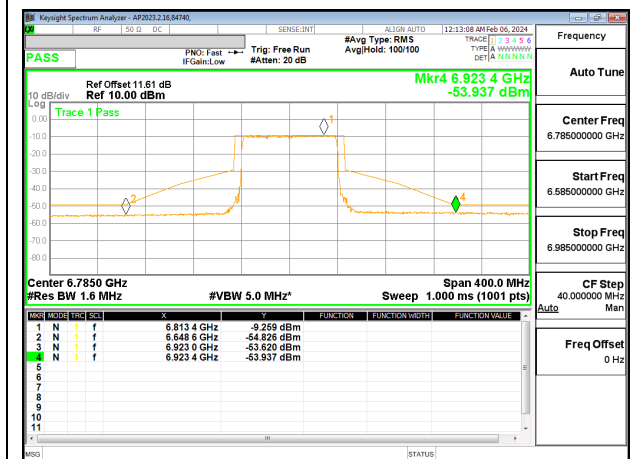

**LOW CHANNEL CHAIN 1**

**MID CHANNEL CHAIN 0**

**MID CHANNEL CHAIN 1**

**HIGH CHANNEL CHAIN 0**

**HIGH CHANNEL CHAIN 1**

**9.4.13. 802.11ax HE40 MODE 2TX IN THE UNII-7 BAND**  
**2TX CDD MODE: 484T**

**LOW CHANNEL CHAIN 0**

**LOW CHANNEL CHAIN 1**

**MID CHANNEL CHAIN 0**

**MID CHANNEL CHAIN 1**

**HIGH CHANNEL CHAIN 0**

**HIGH CHANNEL CHAIN 1**

**9.4.14. 802.11ax HE80 MODE 2TX IN THE UNII-7 BAND**  
**2TX CDD MODE: 996T**

**LOW CHANNEL CHAIN 0**

**LOW CHANNEL CHAIN 1**

**MID CHANNEL CHAIN 0**

**MID CHANNEL CHAIN 1**

**HIGH CHANNEL CHAIN 0**

**HIGH CHANNEL CHAIN 1**

**9.4.15. 802.11ax HE160 MODE 2TX IN THE UNII-7 BAND**  
**2TX CDD MODE: 2x996T**