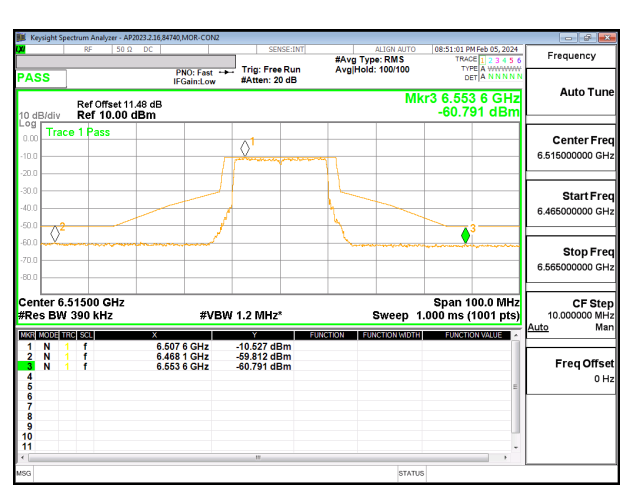

**LOW CHANNEL CHAIN 0**

**LOW CHANNEL CHAIN 1**

**MID CHANNEL CHAIN 0**

**MID CHANNEL CHAIN 1**

**HIGH CHANNEL CHAIN 0**

**HIGH CHANNEL CHAIN 1**

**2TX CDD MODE: 106T**

**LOW CHANNEL CHAIN 0**

**LOW CHANNEL CHAIN 1**

**MID CHANNEL CHAIN 0**

**MID CHANNEL CHAIN 1**

**HIGH CHANNEL CHAIN 0**

**HIGH CHANNEL CHAIN 1**

**2TX CDD MODE: 242T**

**LOW CHANNEL CHAIN 0**

**LOW CHANNEL CHAIN 1**

**MID CHANNEL CHAIN 0**

**MID CHANNEL CHAIN 1**

**HIGH CHANNEL CHAIN 0**

**HIGH CHANNEL CHAIN 1**