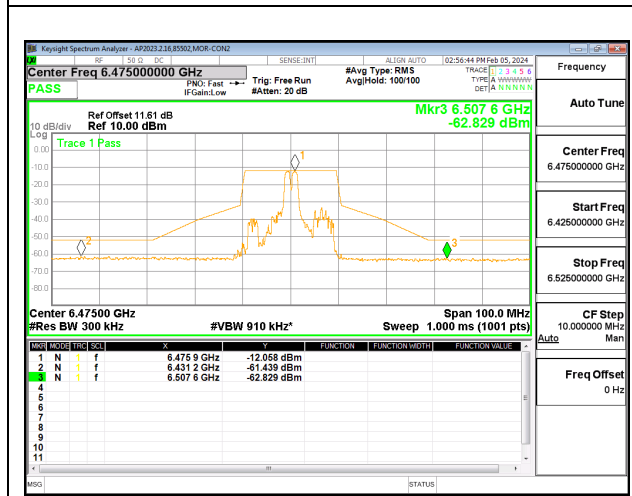

### 9.4.6. 802.11a MODE 2TX IN THE UNII-6 BAND 2TX CDD MODE:

### 9.4.7. 802.11ax HE20 MODE 2TX IN THE UNII-6 BAND 2TX CDD MODE: 26T

LOW CHANNEL CHAIN 0

LOW CHANNEL CHAIN 1

MID CHANNEL CHAIN 0

MID CHANNEL CHAIN 1

HIGH CHANNEL CHAIN 0

HIGH CHANNEL CHAIN 1

**2TX CDD MODE: 52T**

**LOW CHANNEL CHAIN 0**

**LOW CHANNEL CHAIN 1**

**MID CHANNEL CHAIN 0**

**MID CHANNEL CHAIN 1**

**HIGH CHANNEL CHAIN 0**

**HIGH CHANNEL CHAIN 1**

**2TX CDD MODE: 106T**

**LOW CHANNEL CHAIN 0**