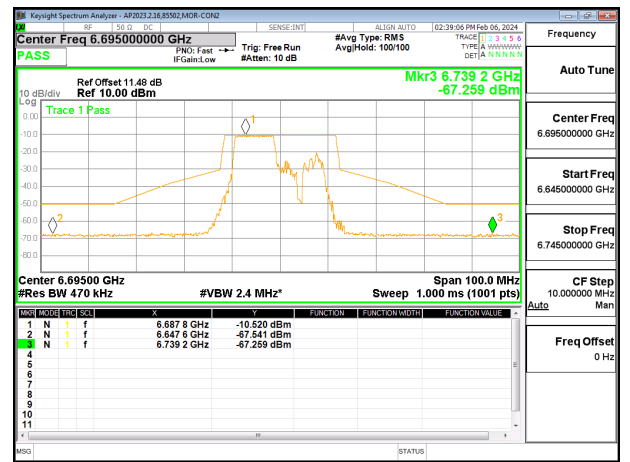

**2TX CDD MODE: 52T**

**LOW CHANNEL CHAIN 0**

**LOW CHANNEL CHAIN 1**

**MID CHANNEL CHAIN 0**

**MID CHANNEL CHAIN 1**

**HIGH CHANNEL CHAIN 0**

**HIGH CHANNEL CHAIN 1**

**2TX CDD MODE: 106T**

**LOW CHANNEL CHAIN 0**

**LOW CHANNEL CHAIN 1**

**MID CHANNEL CHAIN 0**

**MID CHANNEL CHAIN 1**

**HIGH CHANNEL CHAIN 0**

**HIGH CHANNEL CHAIN 1**

**2TX CDD MODE: 242T**

**LOW CHANNEL CHAIN 0**