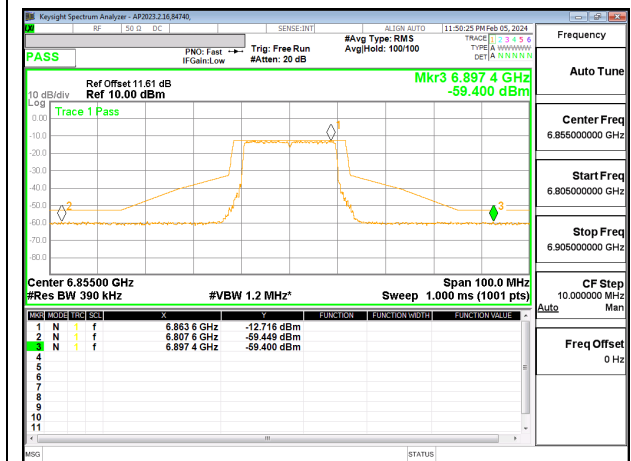

**2TX CDD MODE: 52T**

**LOW CHANNEL CHAIN 0**

**LOW CHANNEL CHAIN 1**

**MID CHANNEL CHAIN 0**

**MID CHANNEL CHAIN 1**

**HIGH CHANNEL CHAIN 0**

**HIGH CHANNEL CHAIN 1**

**2TX CDD MODE: 106T**

**LOW CHANNEL CHAIN 0**

**LOW CHANNEL CHAIN 1**

**MID CHANNEL CHAIN 0**

**MID CHANNEL CHAIN 1**

**HIGH CHANNEL CHAIN 0**

**HIGH CHANNEL CHAIN 1**

**2TX CDD MODE: 242T**

**LOW CHANNEL CHAIN 0**

**LOW CHANNEL CHAIN 1**

**MID CHANNEL CHAIN 0**

**MID CHANNEL CHAIN 1**

**HIGH CHANNEL CHAIN 0**

**HIGH CHANNEL CHAIN 1**

**9.4.13. 802.11ax HE40 MODE 2TX IN THE UNII-7 BAND**  
**2TX CDD MODE: 484T**

**LOW CHANNEL CHAIN 0**