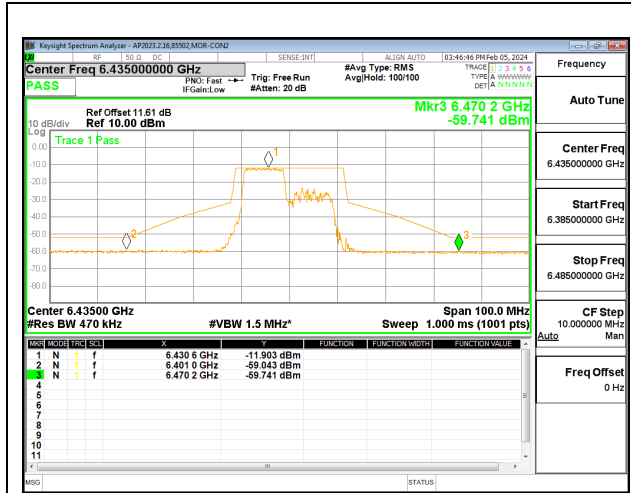

**LOW CHANNEL CHAIN 0**

**LOW CHANNEL CHAIN 1**

**MID CHANNEL CHAIN 0**

**MID CHANNEL CHAIN 1**

**HIGH CHANNEL CHAIN 0**

**HIGH CHANNEL CHAIN 1**

**2TX CDD MODE: 106T**

**LOW CHANNEL CHAIN 0**

**LOW CHANNEL CHAIN 1**

**MID CHANNEL CHAIN 0**

**MID CHANNEL CHAIN 1**

**HIGH CHANNEL CHAIN 0**

**HIGH CHANNEL CHAIN 1**

**2TX CDD MODE: 242T**

**LOW CHANNEL CHAIN 0**

**LOW CHANNEL CHAIN 1**