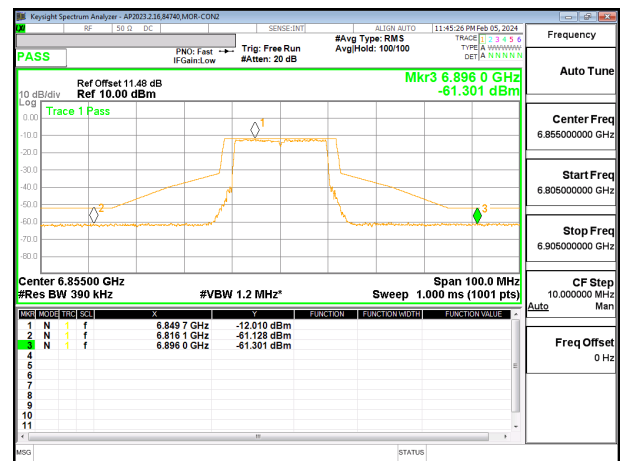

**LOW CHANNEL CHAIN 1**

**MID CHANNEL CHAIN 0**

**MID CHANNEL CHAIN 1**

**HIGH CHANNEL CHAIN 0**

**HIGH CHANNEL CHAIN 1**

**9.4.13. 802.11ax HE40 MODE 2TX IN THE UNII-7 BAND**  
**2TX CDD MODE: 484T**

**LOW CHANNEL CHAIN 0**

**LOW CHANNEL CHAIN 1**

**MID CHANNEL CHAIN 0**

**MID CHANNEL CHAIN 1**

**HIGH CHANNEL CHAIN 0**

**HIGH CHANNEL CHAIN 1**

**9.4.14. 802.11ax HE80 MODE 2TX IN THE UNII-7 BAND**  
**2TX CDD MODE: 996T**

**LOW CHANNEL CHAIN 0**