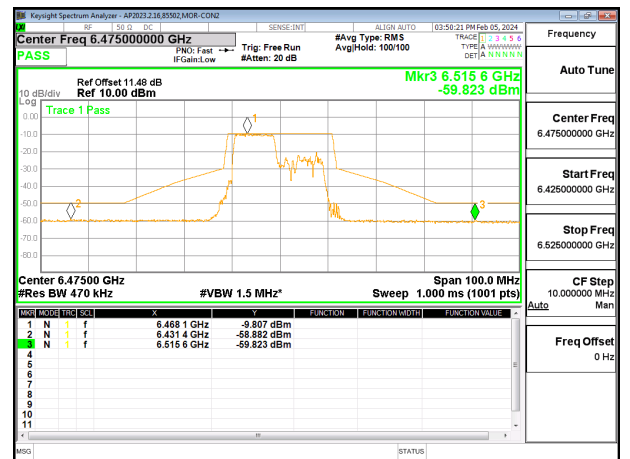

**LOW CHANNEL CHAIN 0**

**LOW CHANNEL CHAIN 1**

**MID CHANNEL CHAIN 0**

**MID CHANNEL CHAIN 1**

**HIGH CHANNEL CHAIN 0**

**HIGH CHANNEL CHAIN 1**

**2TX CDD MODE: 106T**

**LOW CHANNEL CHAIN 0**

**LOW CHANNEL CHAIN 1**

**MID CHANNEL CHAIN 0**

**MID CHANNEL CHAIN 1**

**HIGH CHANNEL CHAIN 0**

**HIGH CHANNEL CHAIN 1**

**2TX CDD MODE: 242T**

**LOW CHANNEL CHAIN 0**

**LOW CHANNEL CHAIN 1**