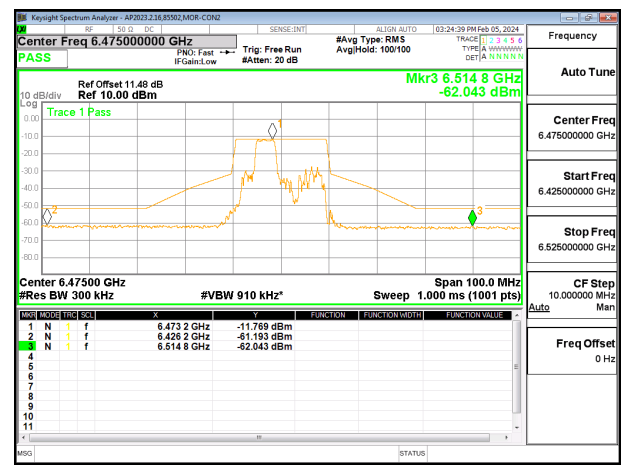

### 9.4.7. 802.11ax HE20 MODE 2TX IN THE UNII-6 BAND 2TX CDD MODE: 26T

LOW CHANNEL CHAIN 0

LOW CHANNEL CHAIN 1

MID CHANNEL CHAIN 0

MID CHANNEL CHAIN 1

HIGH CHANNEL CHAIN 0

HIGH CHANNEL CHAIN 1

**2TX CDD MODE: 52T**

**LOW CHANNEL CHAIN 0**

**LOW CHANNEL CHAIN 1**

**MID CHANNEL CHAIN 0**

**MID CHANNEL CHAIN 1**

**HIGH CHANNEL CHAIN 0**

**HIGH CHANNEL CHAIN 1**

**2TX CDD MODE: 106T**

**LOW CHANNEL CHAIN 0**

**LOW CHANNEL CHAIN 1**

**MID CHANNEL CHAIN 0**

**MID CHANNEL CHAIN 1**

**HIGH CHANNEL CHAIN 0**

**HIGH CHANNEL CHAIN 1**

**2TX CDD MODE: 242T**

**LOW CHANNEL CHAIN 0**

**LOW CHANNEL CHAIN 1**