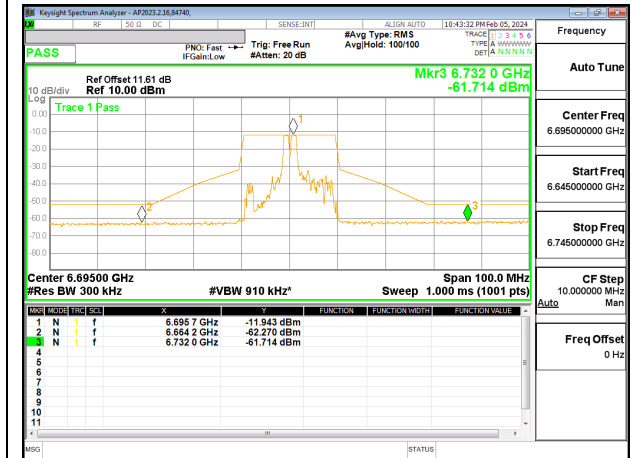

**9.4.11. 802.11a MODE 2TX IN THE UNII-7 BAND**  
**2TX CDD MODE:**

**LOW CHANNEL CHAIN 0**

**LOW CHANNEL CHAIN 1**

**MID CHANNEL CHAIN 0**

**MID CHANNEL CHAIN 1**

**HIGH CHANNEL CHAIN 0**

**HIGH CHANNEL CHAIN 1**

**9.4.12. 802.11ax HE20 MODE 2TX IN THE UNII-7 BAND**  
**2TXCDD MODE: 26T**

**LOW CHANNEL CHAIN 0**

**LOW CHANNEL CHAIN 1**

**MID CHANNEL CHAIN 0**

**MID CHANNEL CHAIN 1**

**HIGH CHANNEL CHAIN 0**

**HIGH CHANNEL CHAIN 1**