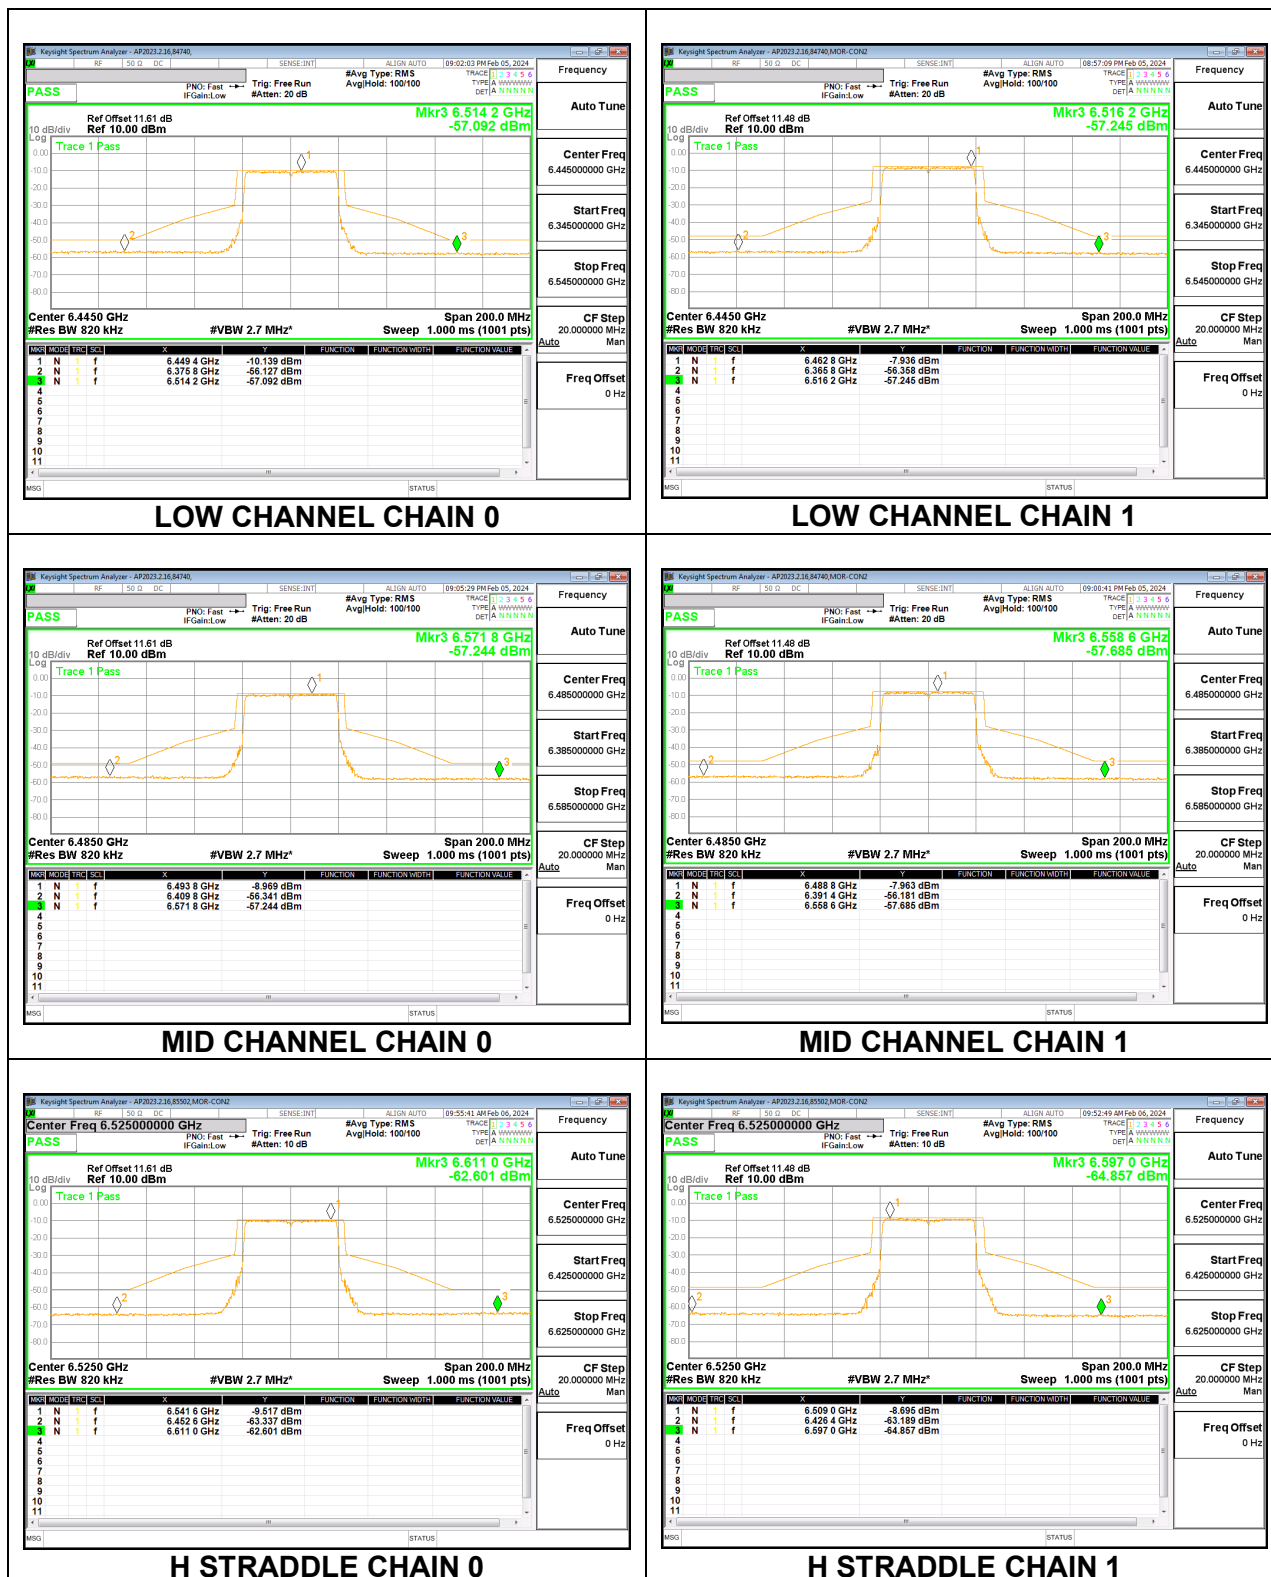

**LOW CHANNEL CHAIN 1**

**MID CHANNEL CHAIN 0**

**MID CHANNEL CHAIN 1**

**HIGH CHANNEL CHAIN 0**

**HIGH CHANNEL CHAIN 1**

**2TX CDD MODE: 242T**

**LOW CHANNEL CHAIN 0**

**LOW CHANNEL CHAIN 1**

**MID CHANNEL CHAIN 0**

**MID CHANNEL CHAIN 1**

**HIGH CHANNEL CHAIN 0**

**HIGH CHANNEL CHAIN 1**

### 9.4.8. 802.11ax HE40 MODE 2TX IN THE UNII-6 BAND 2TX CDD MODE: 484T

**9.4.9. 802.11ax HE80 MODE 2TX IN THE UNII-6 BAND**  
**2TX CDD MODE: 996T**

**9.4.10. 802.11ax HE160 MODE 2TX IN THE UNII-6 BAND**  
**2TX CDD MODE: 2x996T**