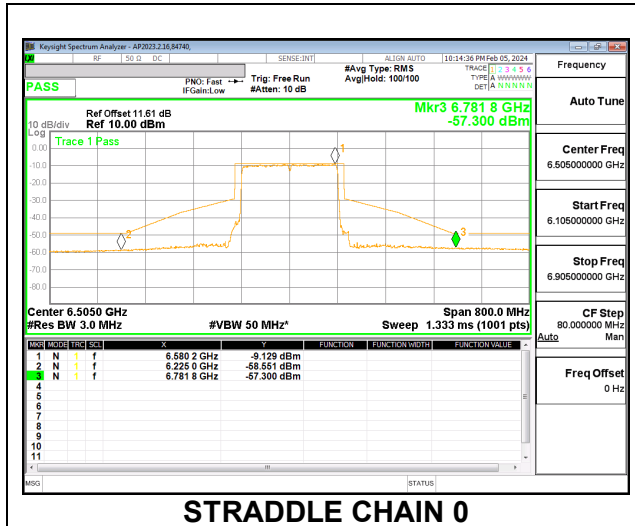

**MID CHANNEL CHAIN 0**

**MID CHANNEL CHAIN 1**

**HIGH CHANNEL CHAIN 0**

**HIGH CHANNEL CHAIN 1**

### 9.4.8. 802.11ax HE40 MODE 2TX IN THE UNII-6 BAND 2TX CDD MODE: 484T

**9.4.9. 802.11ax HE80 MODE 2TX IN THE UNII-6 BAND**  
**2TX CDD MODE: 996T**

**9.4.10. 802.11ax HE160 MODE 2TX IN THE UNII-6 BAND**  
**2TX CDD MODE: 2x996T**

**9.4.11. 802.11a MODE 2TX IN THE UNII-7 BAND**  
**2TX CDD MODE:**

**LOW CHANNEL CHAIN 0**

**LOW CHANNEL CHAIN 1**

**MID CHANNEL CHAIN 0**

**MID CHANNEL CHAIN 1**

**HIGH CHANNEL CHAIN 0**

**HIGH CHANNEL CHAIN 1**