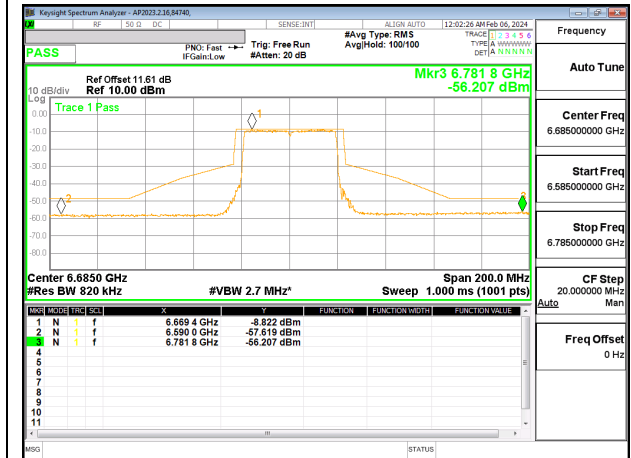

**LOW CHANNEL CHAIN 0**

**LOW CHANNEL CHAIN 1**

**MID CHANNEL CHAIN 0**

**MID CHANNEL CHAIN 1**

**HIGH CHANNEL CHAIN 0**

**HIGH CHANNEL CHAIN 1**

**2TX CDD MODE: 242T**

**LOW CHANNEL CHAIN 0**

**LOW CHANNEL CHAIN 1**

**MID CHANNEL CHAIN 0**

**MID CHANNEL CHAIN 1**

**HIGH CHANNEL CHAIN 0**

**HIGH CHANNEL CHAIN 1**

**9.4.13. 802.11ax HE40 MODE 2TX IN THE UNII-7 BAND**  
**2TX CDD MODE: 484T**

**LOW CHANNEL CHAIN 0**

**LOW CHANNEL CHAIN 1**

**MID CHANNEL CHAIN 0**

**MID CHANNEL CHAIN 1**

**HIGH CHANNEL CHAIN 0**

**HIGH CHANNEL CHAIN 1**

**9.4.14. 802.11ax HE80 MODE 2TX IN THE UNII-7 BAND**  
**2TX CDD MODE: 996T**

**LOW CHANNEL CHAIN 0**