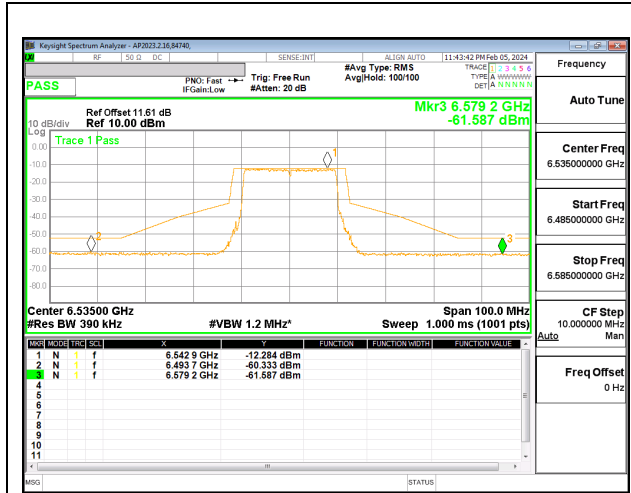

**LOW CHANNEL CHAIN 0**

**LOW CHANNEL CHAIN 1**

**MID CHANNEL CHAIN 0**

**MID CHANNEL CHAIN 1**

**HIGH CHANNEL CHAIN 0**

**HIGH CHANNEL CHAIN 1**

**2TX CDD MODE: 242T**

**LOW CHANNEL CHAIN 0**

**LOW CHANNEL CHAIN 1**

**MID CHANNEL CHAIN 0**

**MID CHANNEL CHAIN 1**

**HIGH CHANNEL CHAIN 0**

**HIGH CHANNEL CHAIN 1**

**9.4.13. 802.11ax HE40 MODE 2TX IN THE UNII-7 BAND**  
**2TX CDD MODE: 484T**

**LOW CHANNEL CHAIN 0**