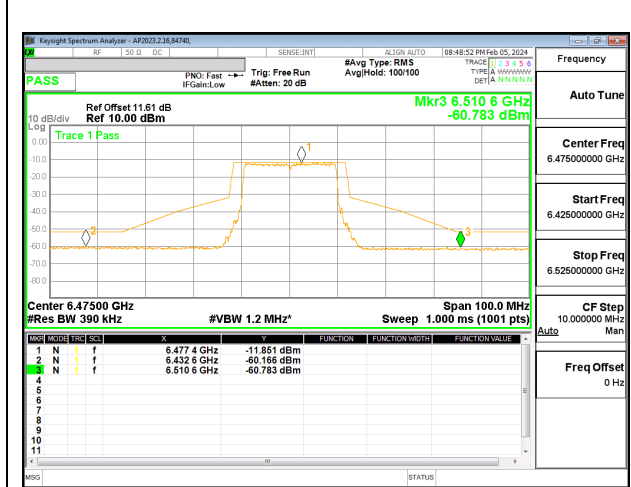

**LOW CHANNEL CHAIN 0**

**LOW CHANNEL CHAIN 1**

**MID CHANNEL CHAIN 0**

**MID CHANNEL CHAIN 1**

**HIGH CHANNEL CHAIN 0**

**HIGH CHANNEL CHAIN 1**

**2TX CDD MODE: 106T**

**LOW CHANNEL CHAIN 0**

**LOW CHANNEL CHAIN 1**

**MID CHANNEL CHAIN 0**

**MID CHANNEL CHAIN 1**

**HIGH CHANNEL CHAIN 0**

**HIGH CHANNEL CHAIN 1**

**2TX CDD MODE: 242T**

**LOW CHANNEL CHAIN 0**

**LOW CHANNEL CHAIN 1**

**MID CHANNEL CHAIN 0**

**MID CHANNEL CHAIN 1**

**HIGH CHANNEL CHAIN 0**

**HIGH CHANNEL CHAIN 1**