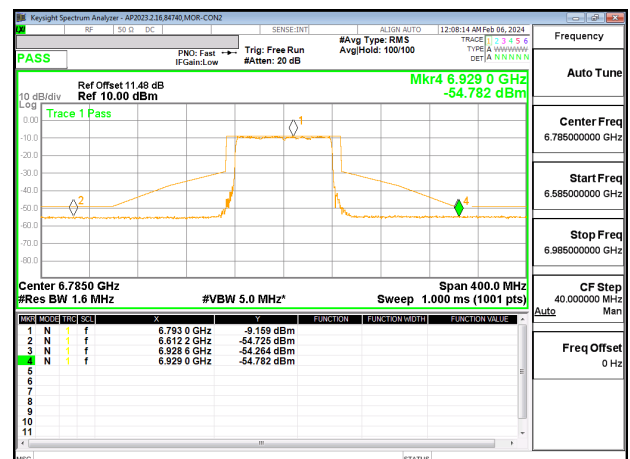

**LOW CHANNEL CHAIN 1**

**MID CHANNEL CHAIN 0**

**MID CHANNEL CHAIN 1**

**HIGH CHANNEL CHAIN 0**

**HIGH CHANNEL CHAIN 1**

**9.4.14. 802.11ax HE80 MODE 2TX IN THE UNII-7 BAND**  
**2TX CDD MODE: 996T**

**LOW CHANNEL CHAIN 0**

**LOW CHANNEL CHAIN 1**

**MID CHANNEL CHAIN 0**

**MID CHANNEL CHAIN 1**

**HIGH CHANNEL CHAIN 0**

**HIGH CHANNEL CHAIN 1**

**9.4.15. 802.11ax HE160 MODE 2TX IN THE UNII-7 BAND**  
**2TX CDD MODE: 2x996T**