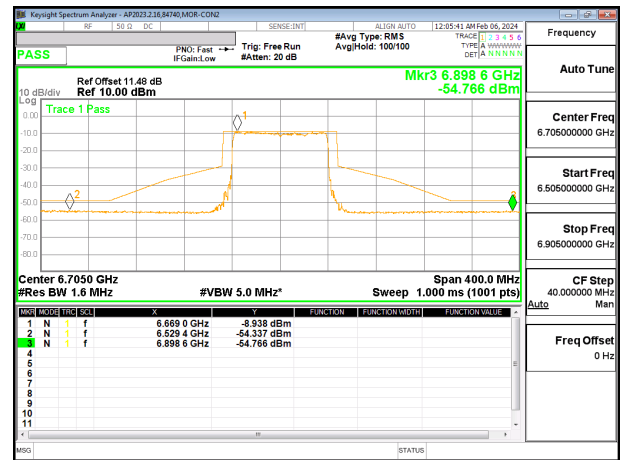

**LOW CHANNEL CHAIN 1**

**MID CHANNEL CHAIN 0**

**MID CHANNEL CHAIN 1**

**HIGH CHANNEL CHAIN 0**

**HIGH CHANNEL CHAIN 1**

**9.4.14. 802.11ax HE80 MODE 2TX IN THE UNII-7 BAND**  
**2TX CDD MODE: 996T**

**LOW CHANNEL CHAIN 0**

**LOW CHANNEL CHAIN 1**

**MID CHANNEL CHAIN 0**

**MID CHANNEL CHAIN 1**

**HIGH CHANNEL CHAIN 0**

**HIGH CHANNEL CHAIN 1**

**9.4.15. 802.11ax HE160 MODE 2TX IN THE UNII-7 BAND**  
**2TX CDD MODE: 2x996T**