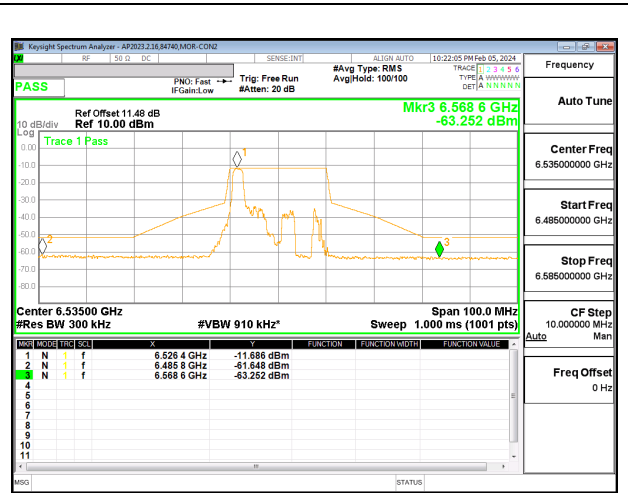

**9.4.11. 802.11a MODE 2TX IN THE UNII-7 BAND**  
**2TX CDD MODE:**

**LOW CHANNEL CHAIN 0**

**LOW CHANNEL CHAIN 1**

**MID CHANNEL CHAIN 0**

**MID CHANNEL CHAIN 1**

**HIGH CHANNEL CHAIN 0**

**HIGH CHANNEL CHAIN 1**

**9.4.12. 802.11ax HE20 MODE 2TX IN THE UNII-7 BAND**  
**2TXCDD MODE: 26T**

**LOW CHANNEL CHAIN 0**

**LOW CHANNEL CHAIN 1**

**MID CHANNEL CHAIN 0**

**MID CHANNEL CHAIN 1**

**HIGH CHANNEL CHAIN 0**

**HIGH CHANNEL CHAIN 1**