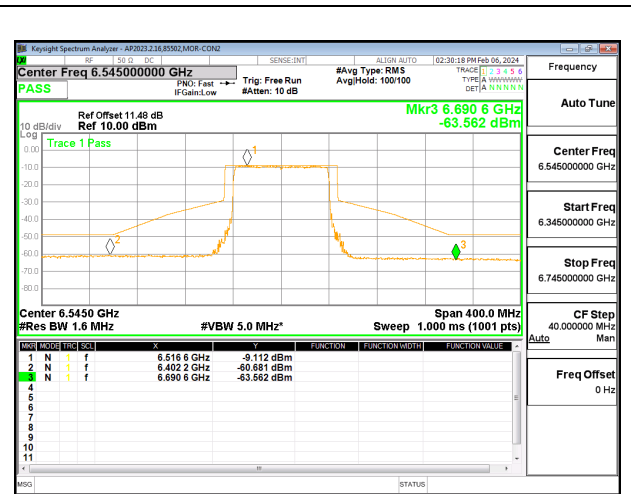

**MID CHANNEL CHAIN 0**

**MID CHANNEL CHAIN 1**

**HIGH CHANNEL CHAIN 0**

**HIGH CHANNEL CHAIN 1**

### 9.4.8. 802.11ax HE40 MODE 2TX IN THE UNII-6 BAND 2TX CDD MODE: 484T

**9.4.9. 802.11ax HE80 MODE 2TX IN THE UNII-6 BAND**  
**2TX CDD MODE: 996T**

**9.4.10. 802.11ax HE160 MODE 2TX IN THE UNII-6 BAND**  
**2TX CDD MODE: 2x996T**