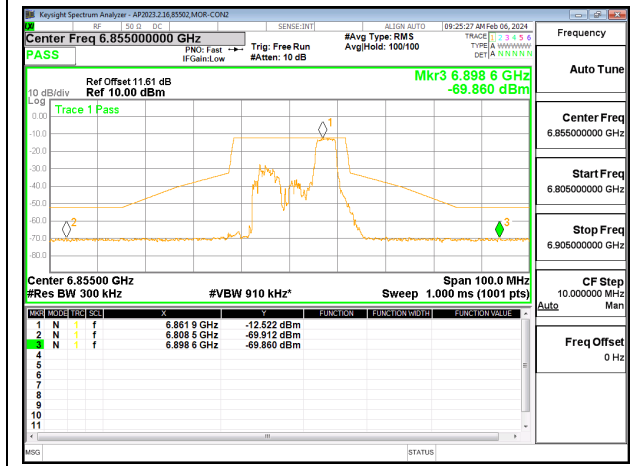

**2TX CDD MODE: 52T**

**LOW CHANNEL CHAIN 0**

**LOW CHANNEL CHAIN 1**

**MID CHANNEL CHAIN 0**

**MID CHANNEL CHAIN 1**

**HIGH CHANNEL CHAIN 0**

**HIGH CHANNEL CHAIN 1**

**2TX CDD MODE: 106T**

**LOW CHANNEL CHAIN 0**

**LOW CHANNEL CHAIN 1**

**MID CHANNEL CHAIN 0**

**MID CHANNEL CHAIN 1**

**HIGH CHANNEL CHAIN 0**

**HIGH CHANNEL CHAIN 1**

**2TX CDD MODE: 242T**

**LOW CHANNEL CHAIN 0**