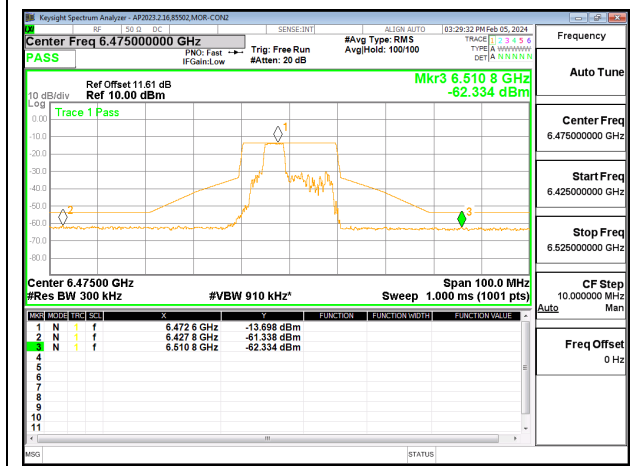

### 9.4.7. 802.11ax HE20 MODE 2TX IN THE UNII-6 BAND 2TX CDD MODE: 26T

LOW CHANNEL CHAIN 0

LOW CHANNEL CHAIN 1

MID CHANNEL CHAIN 0

MID CHANNEL CHAIN 1

HIGH CHANNEL CHAIN 0

HIGH CHANNEL CHAIN 1

**2TX CDD MODE: 52T**

**LOW CHANNEL CHAIN 0**

**LOW CHANNEL CHAIN 1**

**MID CHANNEL CHAIN 0**

**MID CHANNEL CHAIN 1**

**HIGH CHANNEL CHAIN 0**

**HIGH CHANNEL CHAIN 1**

**2TX CDD MODE: 106T**

**LOW CHANNEL CHAIN 0**

**LOW CHANNEL CHAIN 1**

**MID CHANNEL CHAIN 0**

**MID CHANNEL CHAIN 1**

**HIGH CHANNEL CHAIN 0**

**HIGH CHANNEL CHAIN 1**

**2TX CDD MODE: 242T**

**LOW CHANNEL CHAIN 0**

**LOW CHANNEL CHAIN 1**