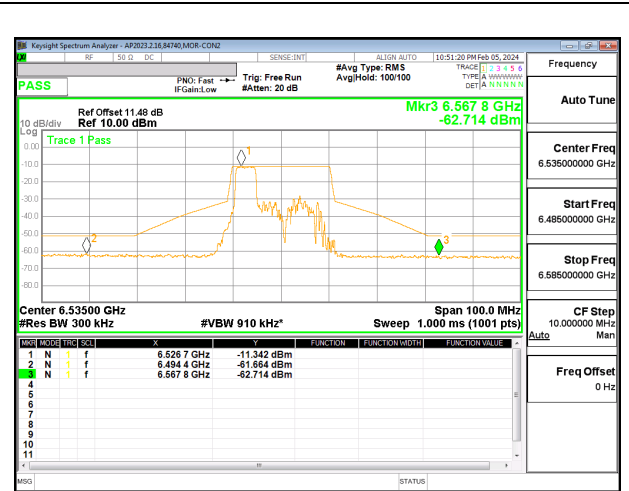

**9.4.12. 802.11ax HE20 MODE 2TX IN THE UNII-7 BAND**  
**2TXCDD MODE: 26T**

**LOW CHANNEL CHAIN 0**

**LOW CHANNEL CHAIN 1**

**MID CHANNEL CHAIN 0**

**MID CHANNEL CHAIN 1**

**HIGH CHANNEL CHAIN 0**

**HIGH CHANNEL CHAIN 1**

**2TX CDD MODE: 52T**

**LOW CHANNEL CHAIN 0**

**LOW CHANNEL CHAIN 1**

**MID CHANNEL CHAIN 0**

**MID CHANNEL CHAIN 1**

**HIGH CHANNEL CHAIN 0**

**HIGH CHANNEL CHAIN 1**

**2TX CDD MODE: 106T**