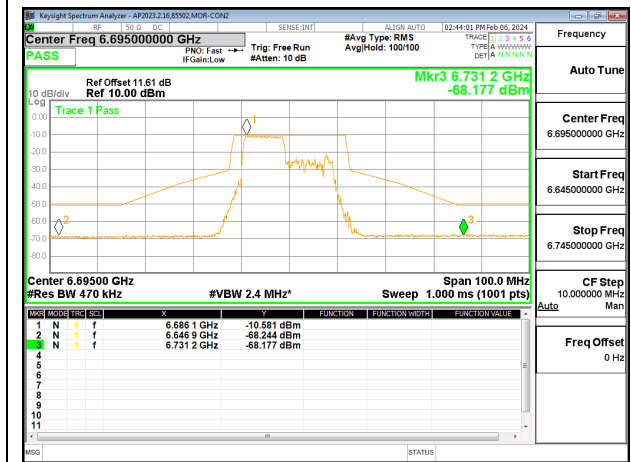

**2TX CDD MODE: 52T**

**LOW CHANNEL CHAIN 0**

**LOW CHANNEL CHAIN 1**

**MID CHANNEL CHAIN 0**

**MID CHANNEL CHAIN 1**

**HIGH CHANNEL CHAIN 0**

**HIGH CHANNEL CHAIN 1**

**2TX CDD MODE: 106T**

**LOW CHANNEL CHAIN 0**

**LOW CHANNEL CHAIN 1**

**MID CHANNEL CHAIN 0**

**MID CHANNEL CHAIN 1**

**HIGH CHANNEL CHAIN 0**

**HIGH CHANNEL CHAIN 1**

**2TX CDD MODE: 242T**

**LOW CHANNEL CHAIN 0**