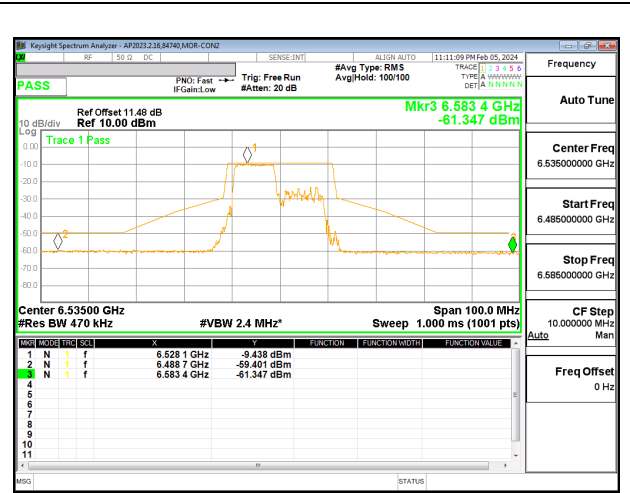

**2TX CDD MODE: 52T**

**LOW CHANNEL CHAIN 0**

**LOW CHANNEL CHAIN 1**

**MID CHANNEL CHAIN 0**

**MID CHANNEL CHAIN 1**

**HIGH CHANNEL CHAIN 0**

**HIGH CHANNEL CHAIN 1**

**2TX CDD MODE: 106T**

**LOW CHANNEL CHAIN 0**

**LOW CHANNEL CHAIN 1**

**MID CHANNEL CHAIN 0**

**MID CHANNEL CHAIN 1**

**HIGH CHANNEL CHAIN 0**

**HIGH CHANNEL CHAIN 1**

**2TX CDD MODE: 242T**

**LOW CHANNEL CHAIN 0**