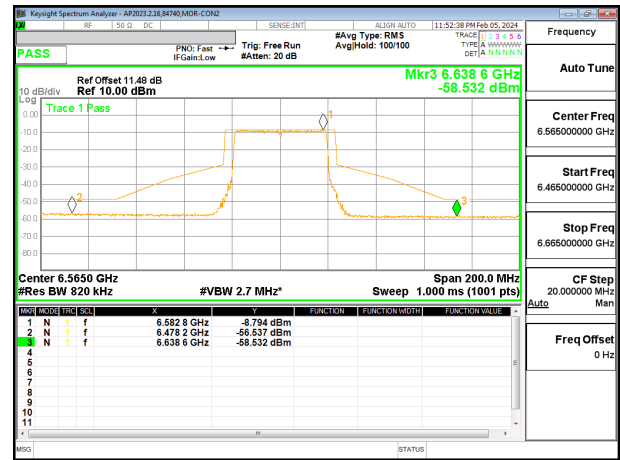

**LOW CHANNEL CHAIN 1**

**MID CHANNEL CHAIN 0**

**MID CHANNEL CHAIN 1**

**HIGH CHANNEL CHAIN 0**

**HIGH CHANNEL CHAIN 1**

**9.4.13. 802.11ax HE40 MODE 2TX IN THE UNII-7 BAND**  
**2TX CDD MODE: 484T**

**LOW CHANNEL CHAIN 0**

**LOW CHANNEL CHAIN 1**

**MID CHANNEL CHAIN 0**

**MID CHANNEL CHAIN 1**

**HIGH CHANNEL CHAIN 0**

**HIGH CHANNEL CHAIN 1**

**9.4.14. 802.11ax HE80 MODE 2TX IN THE UNII-7 BAND**  
**2TX CDD MODE: 996T**

**LOW CHANNEL CHAIN 0**