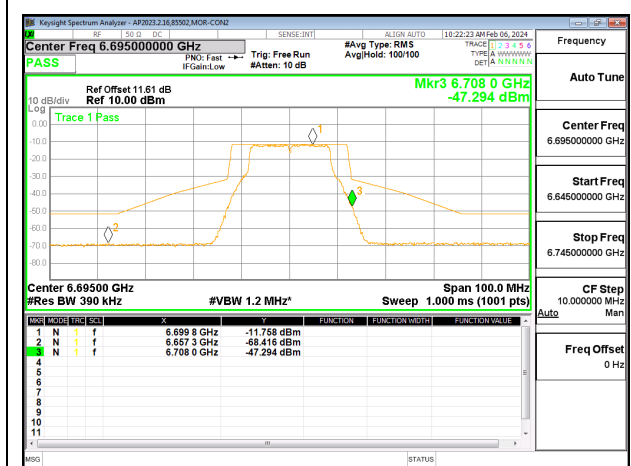

### 9.4.8. 802.11ax HE40 MODE 2TX IN THE UNII-6 BAND 2TX CDD MODE: 484T

**9.4.9. 802.11ax HE80 MODE 2TX IN THE UNII-6 BAND**  
**2TX CDD MODE: 996T**

**9.4.10. 802.11ax HE160 MODE 2TX IN THE UNII-6 BAND**  
**2TX CDD MODE: 2x996T**

**9.4.11. 802.11a MODE 2TX IN THE UNII-7 BAND**  
**2TX CDD MODE:**

**LOW CHANNEL CHAIN 0**

**LOW CHANNEL CHAIN 1**

**MID CHANNEL CHAIN 0**

**MID CHANNEL CHAIN 1**

**HIGH CHANNEL CHAIN 0**

**HIGH CHANNEL CHAIN 1**