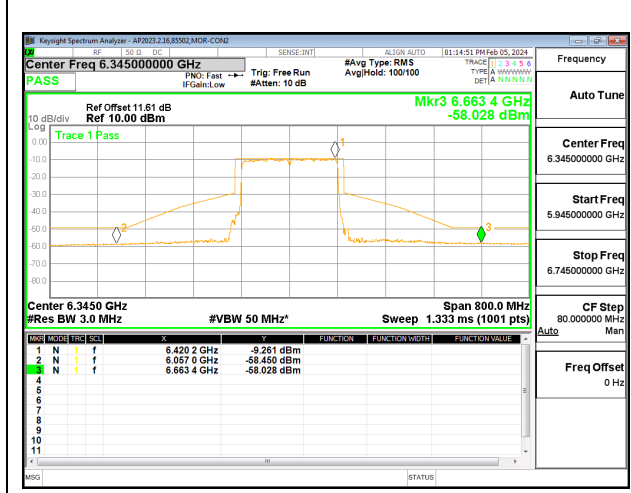

**9.4.5. 802.11ax HE160 MODE 2TX IN THE UNII-5 BAND**  
**2TX CDD MODE: 2x996**

**LOW CHANNEL CHAIN 0**

**LOW CHANNEL CHAIN 1**

**MID CHANNEL CHAIN 0**

**MID CHANNEL CHAIN 1**

**HIGH CHANNEL CHAIN 0**

**HIGH CHANNEL CHAIN 1**

### 9.4.6. 802.11a MODE 2TX IN THE UNII-6 BAND 2TX CDD MODE:

### 9.4.7. 802.11ax HE20 MODE 2TX IN THE UNII-6 BAND 2TX CDD MODE: 26T

LOW CHANNEL CHAIN 0

LOW CHANNEL CHAIN 1

MID CHANNEL CHAIN 0

MID CHANNEL CHAIN 1

HIGH CHANNEL CHAIN 0

HIGH CHANNEL CHAIN 1

**2TX CDD MODE: 52T**

**LOW CHANNEL CHAIN 0**

**LOW CHANNEL CHAIN 1**

**MID CHANNEL CHAIN 0**

**MID CHANNEL CHAIN 1**

**HIGH CHANNEL CHAIN 0**

**HIGH CHANNEL CHAIN 1**

**2TX CDD MODE: 106T**

**LOW CHANNEL CHAIN 0**