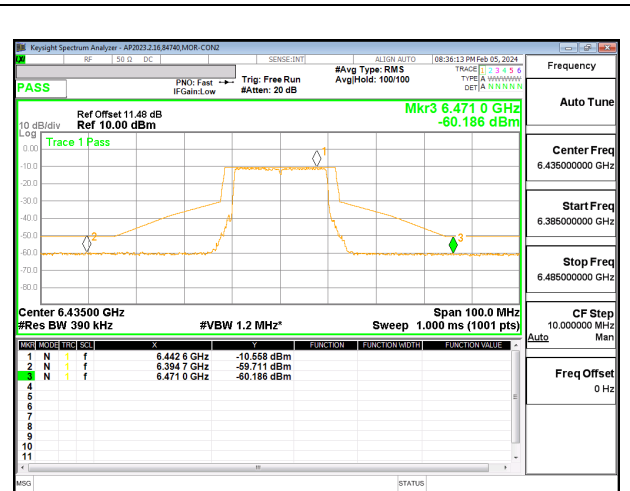

**LOW CHANNEL CHAIN 0**

**LOW CHANNEL CHAIN 1**

**MID CHANNEL CHAIN 0**

**MID CHANNEL CHAIN 1**

**HIGH CHANNEL CHAIN 0**

**HIGH CHANNEL CHAIN 1**

**2TX CDD MODE: 106T**

**LOW CHANNEL CHAIN 0**

**LOW CHANNEL CHAIN 1**

**MID CHANNEL CHAIN 0**

**MID CHANNEL CHAIN 1**

**HIGH CHANNEL CHAIN 0**

**HIGH CHANNEL CHAIN 1**

**2TX CDD MODE: 242T**

**LOW CHANNEL CHAIN 0**

**LOW CHANNEL CHAIN 1**

**MID CHANNEL CHAIN 0**

**MID CHANNEL CHAIN 1**

**HIGH CHANNEL CHAIN 0**

**HIGH CHANNEL CHAIN 1**