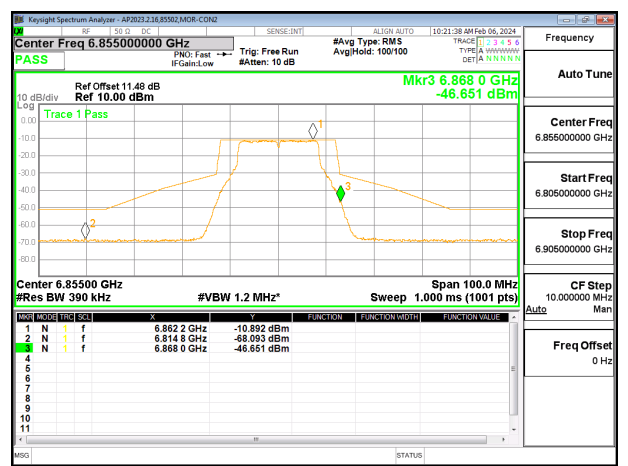

### 9.4.8. 802.11ax HE40 MODE 2TX IN THE UNII-6 BAND 2TX CDD MODE: 484T

**9.4.9. 802.11ax HE80 MODE 2TX IN THE UNII-6 BAND**  
**2TX CDD MODE: 996T**

**9.4.10. 802.11ax HE160 MODE 2TX IN THE UNII-6 BAND**  
**2TX CDD MODE: 2x996T**

**9.4.11. 802.11a MODE 2TX IN THE UNII-7 BAND**  
**2TX CDD MODE:**

**LOW CHANNEL CHAIN 0**

**LOW CHANNEL CHAIN 1**

**MID CHANNEL CHAIN 0**

**MID CHANNEL CHAIN 1**

**HIGH CHANNEL CHAIN 0**

**HIGH CHANNEL CHAIN 1**

**9.4.12. 802.11ax HE20 MODE 2TX IN THE UNII-7 BAND**  
**2TXCDD MODE: 26T**

**LOW CHANNEL CHAIN 0**

**LOW CHANNEL CHAIN 1**

**MID CHANNEL CHAIN 0**

**MID CHANNEL CHAIN 1**

**HIGH CHANNEL CHAIN 0**

**HIGH CHANNEL CHAIN 1**

**2TX CDD MODE: 52T**

**LOW CHANNEL CHAIN 0**

**LOW CHANNEL CHAIN 1**

**MID CHANNEL CHAIN 0**

**MID CHANNEL CHAIN 1**

**HIGH CHANNEL CHAIN 0**

**HIGH CHANNEL CHAIN 1**

**2TX CDD MODE: 106T**