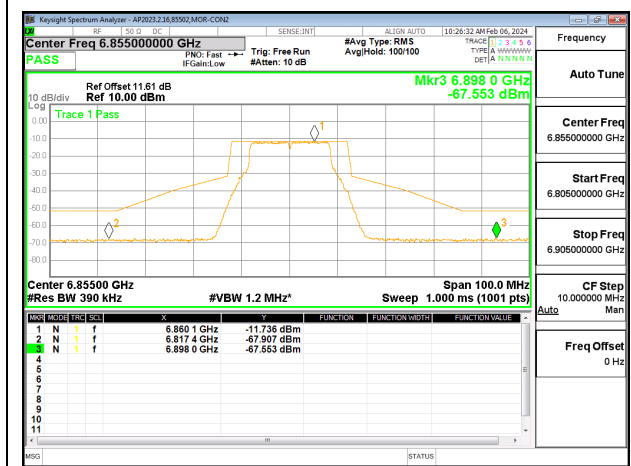

### 9.4.8. 802.11ax HE40 MODE 2TX IN THE UNII-6 BAND 2TX CDD MODE: 484T

**9.4.9. 802.11ax HE80 MODE 2TX IN THE UNII-6 BAND**  
**2TX CDD MODE: 996T**

**9.4.10. 802.11ax HE160 MODE 2TX IN THE UNII-6 BAND**  
**2TX CDD MODE: 2x996T**

**9.4.11. 802.11a MODE 2TX IN THE UNII-7 BAND**  
**2TX CDD MODE:**

**LOW CHANNEL CHAIN 0**

**LOW CHANNEL CHAIN 1**

**MID CHANNEL CHAIN 0**

**MID CHANNEL CHAIN 1**

**HIGH CHANNEL CHAIN 0**

**HIGH CHANNEL CHAIN 1**

**9.4.12. 802.11ax HE20 MODE 2TX IN THE UNII-7 BAND**  
**2TXCDD MODE: 26T**

**LOW CHANNEL CHAIN 0**

**LOW CHANNEL CHAIN 1**

**MID CHANNEL CHAIN 0**

**MID CHANNEL CHAIN 1**

**HIGH CHANNEL CHAIN 0**

**HIGH CHANNEL CHAIN 1**

**2TX CDD MODE: 52T**

**LOW CHANNEL CHAIN 0**

**LOW CHANNEL CHAIN 1**

**MID CHANNEL CHAIN 0**

**MID CHANNEL CHAIN 1**

**HIGH CHANNEL CHAIN 0**

**HIGH CHANNEL CHAIN 1**

**2TX CDD MODE: 106T**