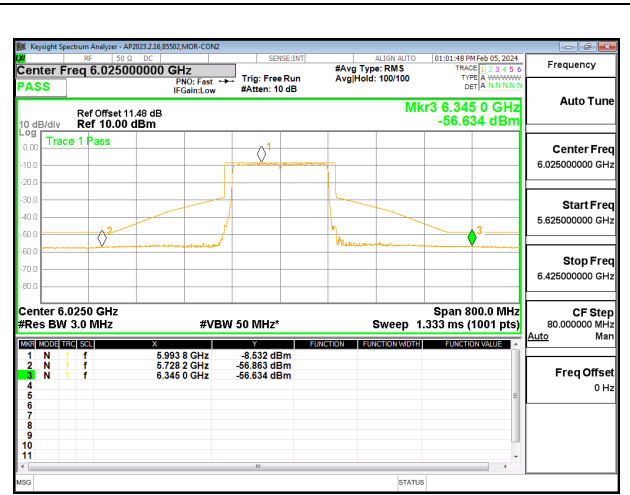

**9.4.5. 802.11ax HE160 MODE 2TX IN THE UNII-5 BAND**  
**2TX CDD MODE: 2x996**

**LOW CHANNEL CHAIN 0**

**LOW CHANNEL CHAIN 1**

**MID CHANNEL CHAIN 0**

**MID CHANNEL CHAIN 1**

**HIGH CHANNEL CHAIN 0**

**HIGH CHANNEL CHAIN 1**

### 9.4.6. 802.11a MODE 2TX IN THE UNII-6 BAND 2TX CDD MODE:

### 9.4.7. 802.11ax HE20 MODE 2TX IN THE UNII-6 BAND 2TX CDD MODE: 26T

LOW CHANNEL CHAIN 0

LOW CHANNEL CHAIN 1

MID CHANNEL CHAIN 0

MID CHANNEL CHAIN 1

HIGH CHANNEL CHAIN 0

HIGH CHANNEL CHAIN 1

**2TX CDD MODE: 52T**