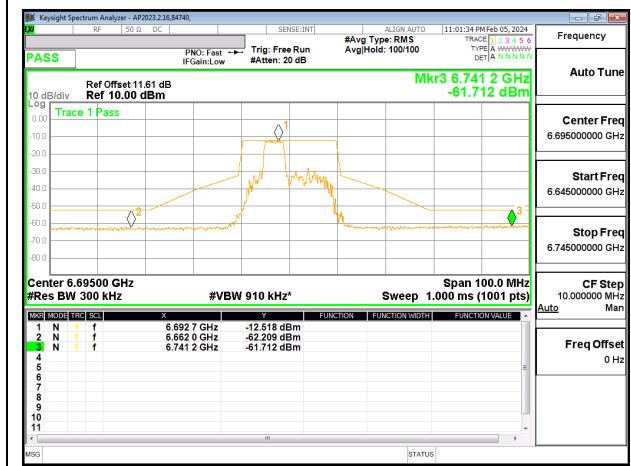

**9.4.12. 802.11ax HE20 MODE 2TX IN THE UNII-7 BAND**  
**2TXCDD MODE: 26T**

**LOW CHANNEL CHAIN 0**

**LOW CHANNEL CHAIN 1**

**MID CHANNEL CHAIN 0**

**MID CHANNEL CHAIN 1**

**HIGH CHANNEL CHAIN 0**

**HIGH CHANNEL CHAIN 1**

**2TX CDD MODE: 52T**

**LOW CHANNEL CHAIN 0**

**LOW CHANNEL CHAIN 1**

**MID CHANNEL CHAIN 0**

**MID CHANNEL CHAIN 1**

**HIGH CHANNEL CHAIN 0**

**HIGH CHANNEL CHAIN 1**

**2TX CDD MODE: 106T**