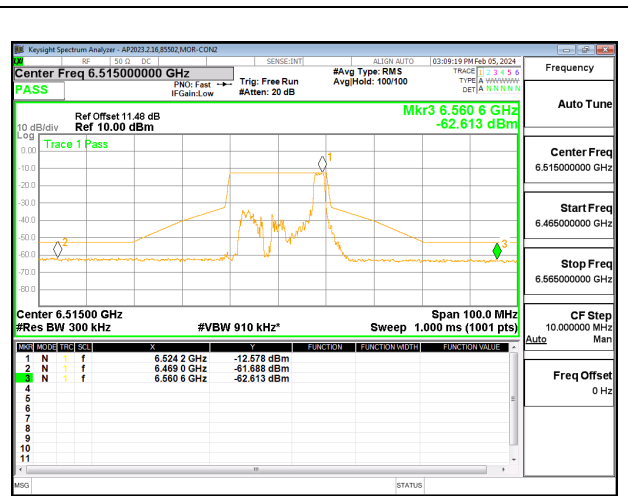

### 9.4.7. 802.11ax HE20 MODE 2TX IN THE UNII-6 BAND 2TX CDD MODE: 26T

LOW CHANNEL CHAIN 0

LOW CHANNEL CHAIN 1

MID CHANNEL CHAIN 0

MID CHANNEL CHAIN 1

HIGH CHANNEL CHAIN 0

HIGH CHANNEL CHAIN 1

**2TX CDD MODE: 52T**

**LOW CHANNEL CHAIN 0**

**LOW CHANNEL CHAIN 1**

**MID CHANNEL CHAIN 0**

**MID CHANNEL CHAIN 1**

**HIGH CHANNEL CHAIN 0**

**HIGH CHANNEL CHAIN 1**

**2TX CDD MODE: 106T**

**LOW CHANNEL CHAIN 0**