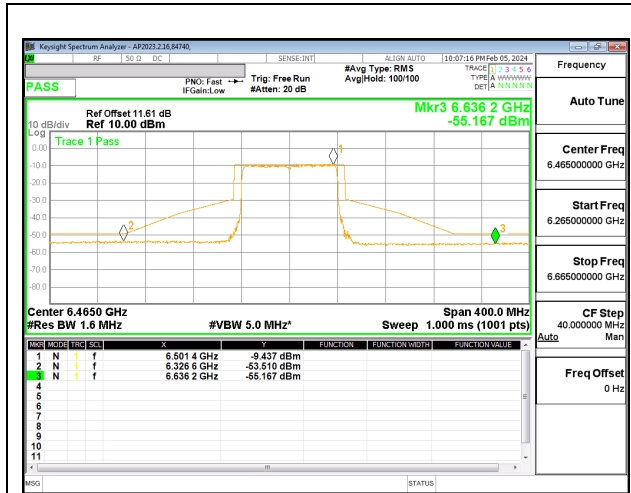

**MID CHANNEL CHAIN 0**

**MID CHANNEL CHAIN 1**

**HIGH CHANNEL CHAIN 0**

**HIGH CHANNEL CHAIN 1**

### 9.4.8. 802.11ax HE40 MODE 2TX IN THE UNII-6 BAND 2TX CDD MODE: 484T

**9.4.9. 802.11ax HE80 MODE 2TX IN THE UNII-6 BAND**  
**2TX CDD MODE: 996T**

**9.4.10. 802.11ax HE160 MODE 2TX IN THE UNII-6 BAND**  
**2TX CDD MODE: 2x996T**