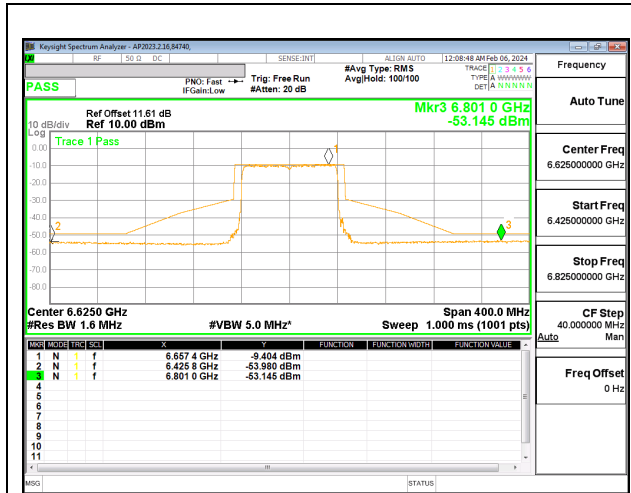

**LOW CHANNEL CHAIN 1**

**MID CHANNEL CHAIN 0**

**MID CHANNEL CHAIN 1**

**HIGH CHANNEL CHAIN 0**

**HIGH CHANNEL CHAIN 1**

**9.4.14. 802.11ax HE80 MODE 2TX IN THE UNII-7 BAND**  
**2TX CDD MODE: 996T**

**LOW CHANNEL CHAIN 0**

**LOW CHANNEL CHAIN 1**

**MID CHANNEL CHAIN 0**

**MID CHANNEL CHAIN 1**

**HIGH CHANNEL CHAIN 0**

**HIGH CHANNEL CHAIN 1**

**9.4.15. 802.11ax HE160 MODE 2TX IN THE UNII-7 BAND**  
**2TX CDD MODE: 2x996T**