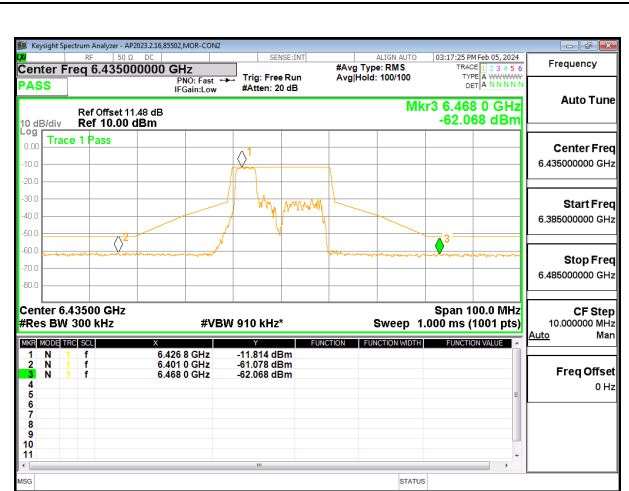

### 9.4.7. 802.11ax HE20 MODE 2TX IN THE UNII-6 BAND 2TX CDD MODE: 26T

LOW CHANNEL CHAIN 0

LOW CHANNEL CHAIN 1

MID CHANNEL CHAIN 0

MID CHANNEL CHAIN 1

HIGH CHANNEL CHAIN 0

HIGH CHANNEL CHAIN 1

**2TX CDD MODE: 52T**

**LOW CHANNEL CHAIN 0**

**LOW CHANNEL CHAIN 1**

**MID CHANNEL CHAIN 0**

**MID CHANNEL CHAIN 1**

**HIGH CHANNEL CHAIN 0**

**HIGH CHANNEL CHAIN 1**

**2TX CDD MODE: 106T**

**LOW CHANNEL CHAIN 0**