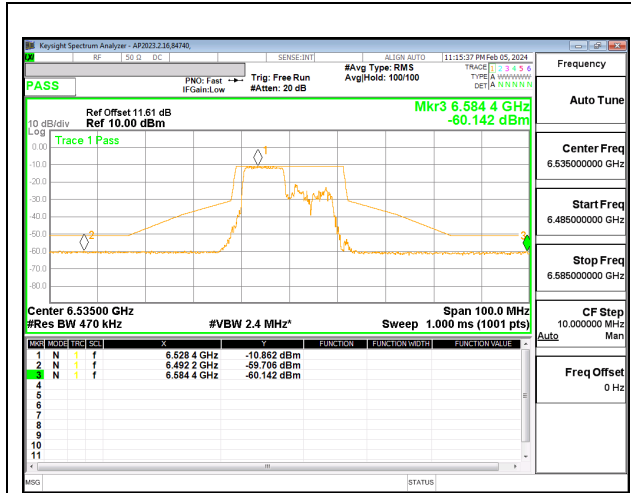

**2TX CDD MODE: 52T**

**LOW CHANNEL CHAIN 0**

**LOW CHANNEL CHAIN 1**

**MID CHANNEL CHAIN 0**

**MID CHANNEL CHAIN 1**

**HIGH CHANNEL CHAIN 0**

**HIGH CHANNEL CHAIN 1**

**2TX CDD MODE: 106T**

**LOW CHANNEL CHAIN 0**

**LOW CHANNEL CHAIN 1**

**MID CHANNEL CHAIN 0**

**MID CHANNEL CHAIN 1**

**HIGH CHANNEL CHAIN 0**

**HIGH CHANNEL CHAIN 1**

**2TX CDD MODE: 242T**

**LOW CHANNEL CHAIN 0**