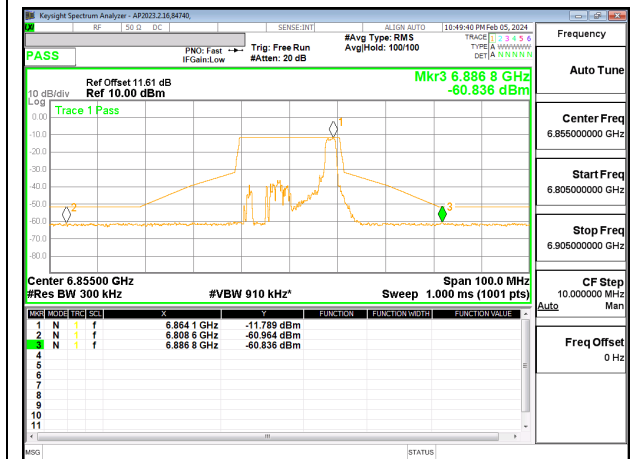

**9.4.12. 802.11ax HE20 MODE 2TX IN THE UNII-7 BAND**  
**2TXCDD MODE: 26T**

**LOW CHANNEL CHAIN 0**

**LOW CHANNEL CHAIN 1**

**MID CHANNEL CHAIN 0**

**MID CHANNEL CHAIN 1**

**HIGH CHANNEL CHAIN 0**

**HIGH CHANNEL CHAIN 1**

**2TX CDD MODE: 52T**

**LOW CHANNEL CHAIN 0**

**LOW CHANNEL CHAIN 1**

**MID CHANNEL CHAIN 0**

**MID CHANNEL CHAIN 1**

**HIGH CHANNEL CHAIN 0**

**HIGH CHANNEL CHAIN 1**

**2TX CDD MODE: 106T**