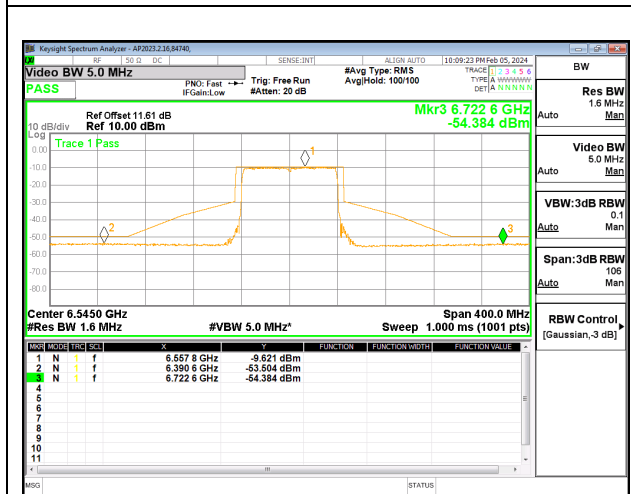

**MID CHANNEL CHAIN 0**

**MID CHANNEL CHAIN 1**

**HIGH CHANNEL CHAIN 0**

**HIGH CHANNEL CHAIN 1**

### 9.4.8. 802.11ax HE40 MODE 2TX IN THE UNII-6 BAND 2TX CDD MODE: 484T

**9.4.9. 802.11ax HE80 MODE 2TX IN THE UNII-6 BAND**  
**2TX CDD MODE: 996T**

**9.4.10. 802.11ax HE160 MODE 2TX IN THE UNII-6 BAND**  
**2TX CDD MODE: 2x996T**