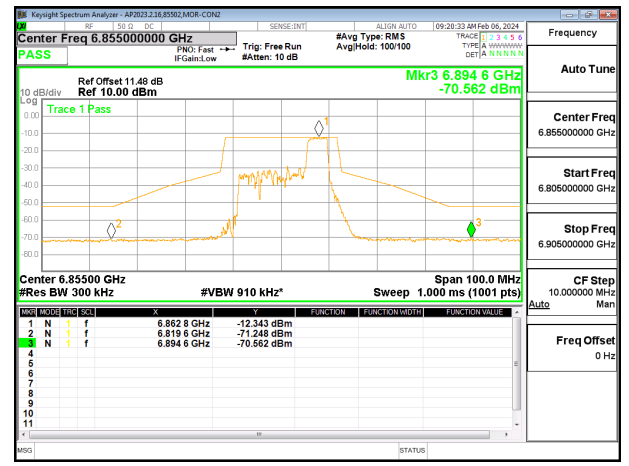

**2TX CDD MODE: 52T**

**LOW CHANNEL CHAIN 0**

**LOW CHANNEL CHAIN 1**

**MID CHANNEL CHAIN 0**

**MID CHANNEL CHAIN 1**

**HIGH CHANNEL CHAIN 0**

**HIGH CHANNEL CHAIN 1**

**2TX CDD MODE: 106T**

**LOW CHANNEL CHAIN 0**

**LOW CHANNEL CHAIN 1**

**MID CHANNEL CHAIN 0**

**MID CHANNEL CHAIN 1**

**HIGH CHANNEL CHAIN 0**

**HIGH CHANNEL CHAIN 1**

**2TX CDD MODE: 242T**

**LOW CHANNEL CHAIN 0**