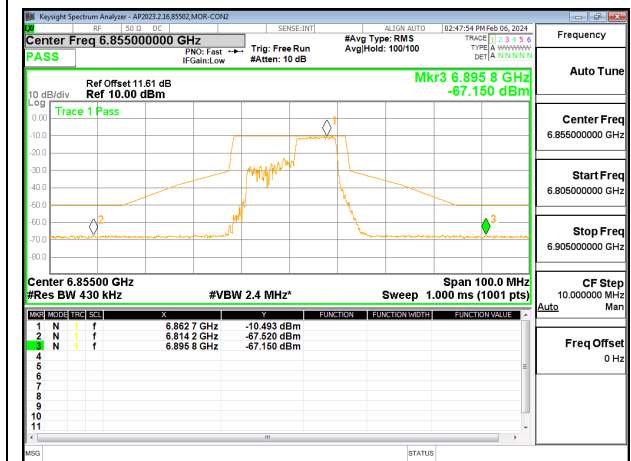

**2TX CDD MODE: 52T**

**LOW CHANNEL CHAIN 0**

**LOW CHANNEL CHAIN 1**

**MID CHANNEL CHAIN 0**

**MID CHANNEL CHAIN 1**

**HIGH CHANNEL CHAIN 0**

**HIGH CHANNEL CHAIN 1**

**2TX CDD MODE: 106T**

**LOW CHANNEL CHAIN 0**

**LOW CHANNEL CHAIN 1**

**MID CHANNEL CHAIN 0**

**MID CHANNEL CHAIN 1**

**HIGH CHANNEL CHAIN 0**

**HIGH CHANNEL CHAIN 1**

**2TX CDD MODE: 242T**

**LOW CHANNEL CHAIN 0**

**LOW CHANNEL CHAIN 1**

**MID CHANNEL CHAIN 0**

**MID CHANNEL CHAIN 1**

**HIGH CHANNEL CHAIN 0**

**HIGH CHANNEL CHAIN 1**

**9.4.13. 802.11ax HE40 MODE 2TX IN THE UNII-7 BAND**  
**2TX CDD MODE: 484T**

**LOW CHANNEL CHAIN 0**