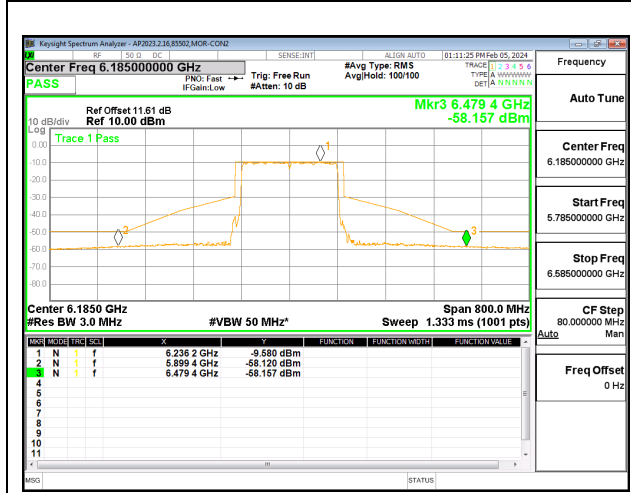

**9.4.5. 802.11ax HE160 MODE 2TX IN THE UNII-5 BAND**  
**2TX CDD MODE: 2x996**

**LOW CHANNEL CHAIN 0**

**LOW CHANNEL CHAIN 1**

**MID CHANNEL CHAIN 0**

**MID CHANNEL CHAIN 1**

**HIGH CHANNEL CHAIN 0**

**HIGH CHANNEL CHAIN 1**

### 9.4.6. 802.11a MODE 2TX IN THE UNII-6 BAND 2TX CDD MODE:

### 9.4.7. 802.11ax HE20 MODE 2TX IN THE UNII-6 BAND 2TX CDD MODE: 26T

LOW CHANNEL CHAIN 0

LOW CHANNEL CHAIN 1

MID CHANNEL CHAIN 0

MID CHANNEL CHAIN 1

HIGH CHANNEL CHAIN 0

HIGH CHANNEL CHAIN 1

**2TX CDD MODE: 52T**