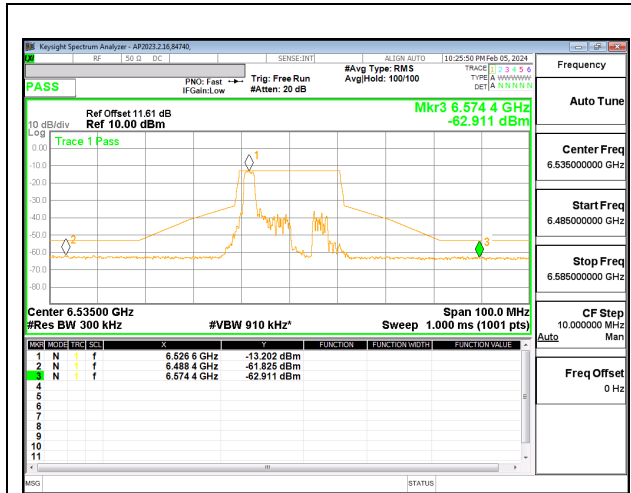

9.4.12. 802.11ax HE20 MODE 2TX IN THE UNII-7 BAND
2TXCDD MODE: 26T

LOW CHANNEL CHAIN 0