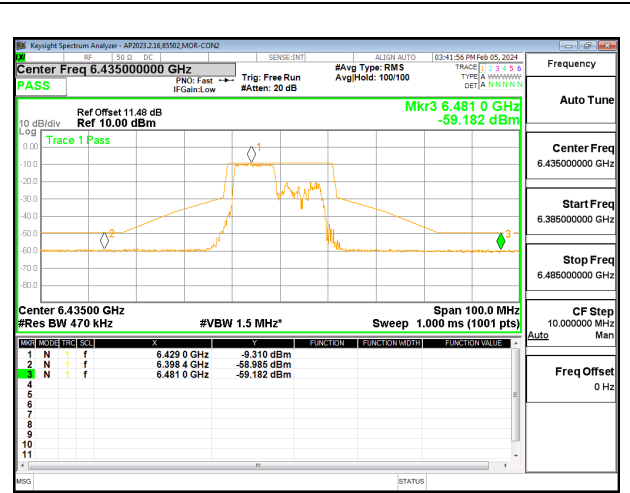

**LOW CHANNEL CHAIN 0**

**LOW CHANNEL CHAIN 1**

**MID CHANNEL CHAIN 0**

**MID CHANNEL CHAIN 1**

**HIGH CHANNEL CHAIN 0**

**HIGH CHANNEL CHAIN 1**

**2TX CDD MODE: 106T**

**LOW CHANNEL CHAIN 0**

**LOW CHANNEL CHAIN 1**

**MID CHANNEL CHAIN 0**

**MID CHANNEL CHAIN 1**

**HIGH CHANNEL CHAIN 0**

**HIGH CHANNEL CHAIN 1**

**2TX CDD MODE: 242T**

**LOW CHANNEL CHAIN 0**

**LOW CHANNEL CHAIN 1**