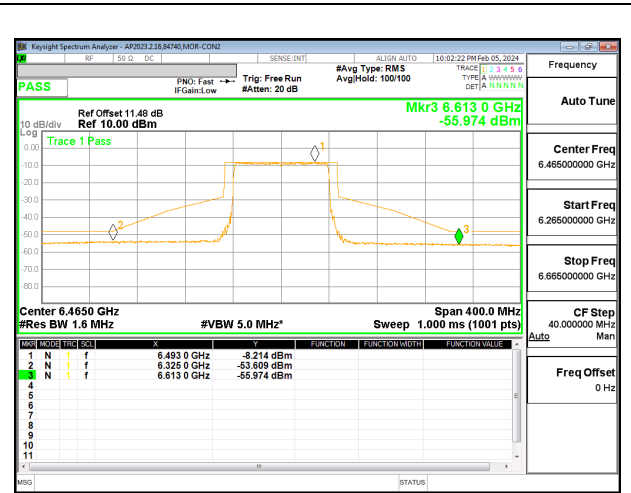

**MID CHANNEL CHAIN 0**

**MID CHANNEL CHAIN 1**

**HIGH CHANNEL CHAIN 0**

**HIGH CHANNEL CHAIN 1**

### 9.4.8. 802.11ax HE40 MODE 2TX IN THE UNII-6 BAND 2TX CDD MODE: 484T

**9.4.9. 802.11ax HE80 MODE 2TX IN THE UNII-6 BAND**  
**2TX CDD MODE: 996T**

**9.4.10. 802.11ax HE160 MODE 2TX IN THE UNII-6 BAND**  
**2TX CDD MODE: 2x996T**