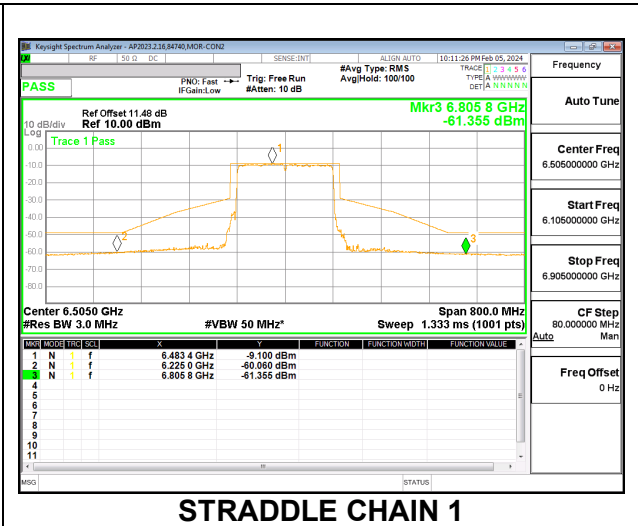

**MID CHANNEL CHAIN 0**

**MID CHANNEL CHAIN 1**

**HIGH CHANNEL CHAIN 0**

**HIGH CHANNEL CHAIN 1**

### 9.4.8. 802.11ax HE40 MODE 2TX IN THE UNII-6 BAND 2TX CDD MODE: 484T

**9.4.9. 802.11ax HE80 MODE 2TX IN THE UNII-6 BAND**  
**2TX CDD MODE: 996T**

**9.4.10. 802.11ax HE160 MODE 2TX IN THE UNII-6 BAND**  
**2TX CDD MODE: 2x996T**

**9.4.11. 802.11a MODE 2TX IN THE UNII-7 BAND**  
**2TX CDD MODE:**

**LOW CHANNEL CHAIN 0**

**LOW CHANNEL CHAIN 1**

**MID CHANNEL CHAIN 0**

**MID CHANNEL CHAIN 1**

**HIGH CHANNEL CHAIN 0**

**HIGH CHANNEL CHAIN 1**