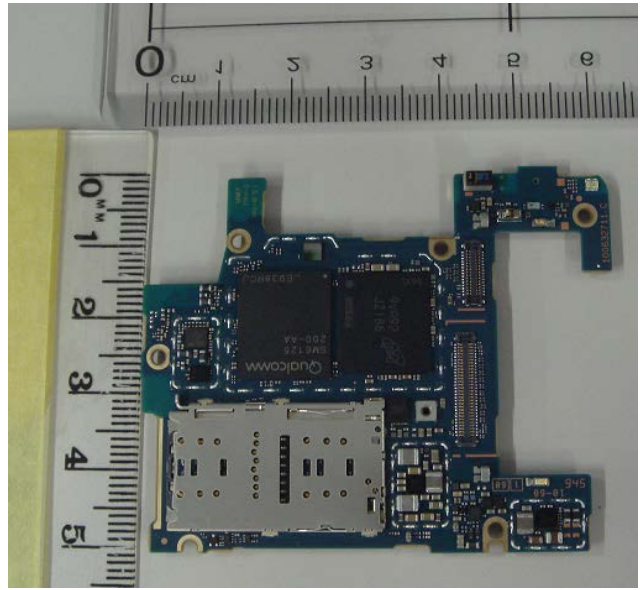

FCC ID: PY7-45077R Internal Photo

Without Rear panel

Without PBA and Battery

Rear panel

Internal PWB with Shield cases (Front-side)

Internal PWB without Shield cases (Front-side)

Internal PWB with Shield cases (Rear-side)

Internal PWB without Shield cases (Rear-side)

Battery: