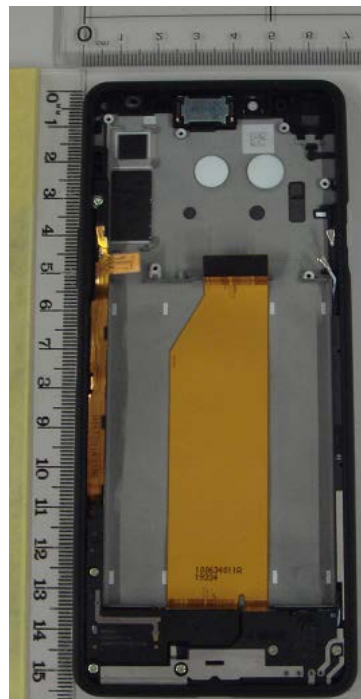

FCC ID: PY7-45077R Internal Photo

Without Rear panel

Without PBA and Battery

Rear panel

Internal PWB with Shield cases (Front-side)

Internal PWB without Shield cases (Front-side)

Internal PWB with Shield cases (Rear-side)

Internal PWB without Shield cases (Rear-side)

Battery: