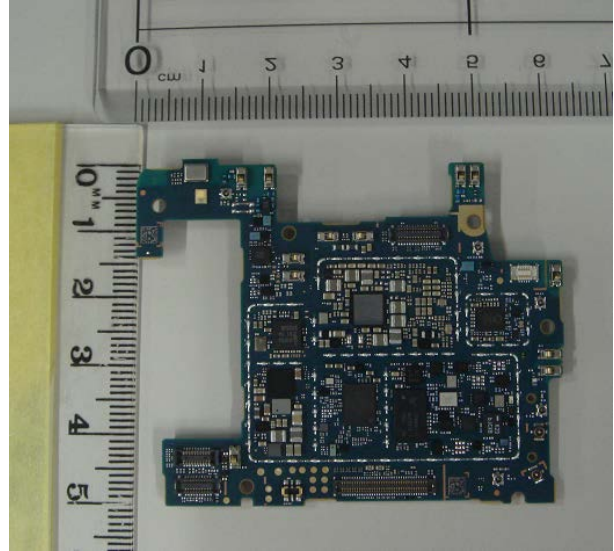

FCC ID: PY7-45077R Internal Photo

Without Rear panel

Without PBA and Battery

Rear panel

Internal PWB with Shield cases (Front-side)

Internal PWB without Shield cases (Front-side)

Internal PWB with Shield cases (Rear-side)

Internal PWB without Shield cases (Rear-side)

Battery: