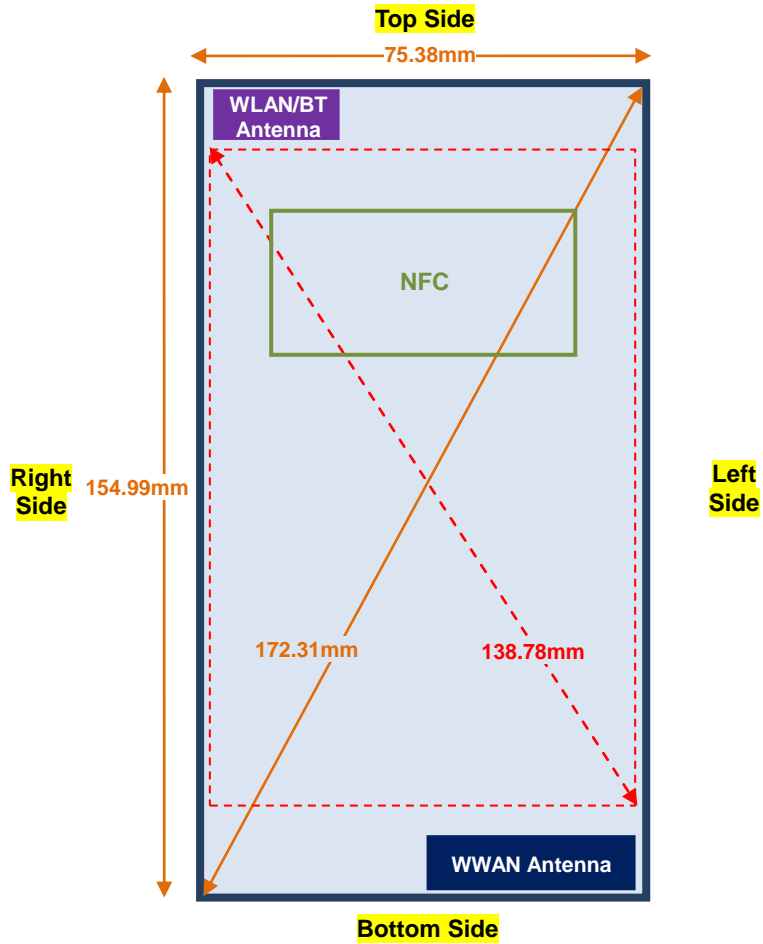

Appendix D. Antenna Location

<Mobile Phone>

Back View

Overall diagonal	172.31 mm
Display diagonal	138.78 mm

Appendix D. SAR Test Setup Photos

Right Cheek

Right Tilted

Left Cheek

Left Tilted

Front, Test Separation 0 mm

Back, Test Separation 0 mm

Right Side, Test Separation 0 mm

Top Side, Test Separation 0 mm

Front, Test Separation 10 mm

Back, Test Separation 10 mm

Left Side, Test Separation 10 mm

Right Side, Test Separation 10 mm

Top Side, Test Separation 10 mm

Bottom Side, Test Separation 10 mm

Front, Test Separation 15 mm

Back, Test Separation 15 mm