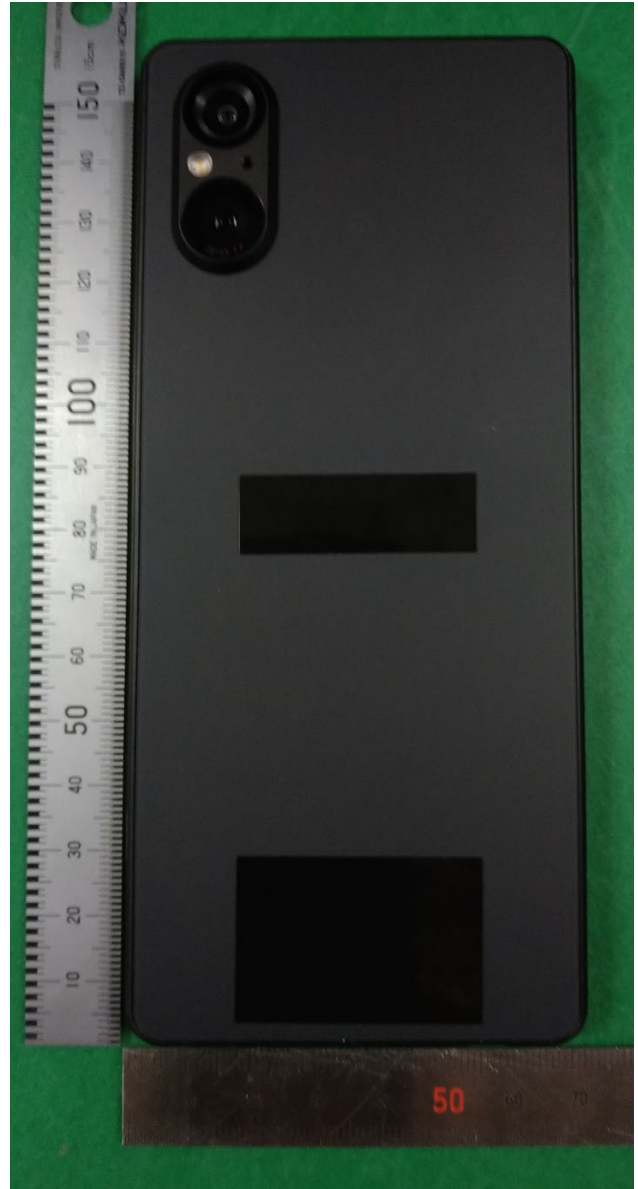

FCC ID: PY7-43624K External Photo

Front

Rear

Side view:

Top/Bottom view:

SIM SLOT: