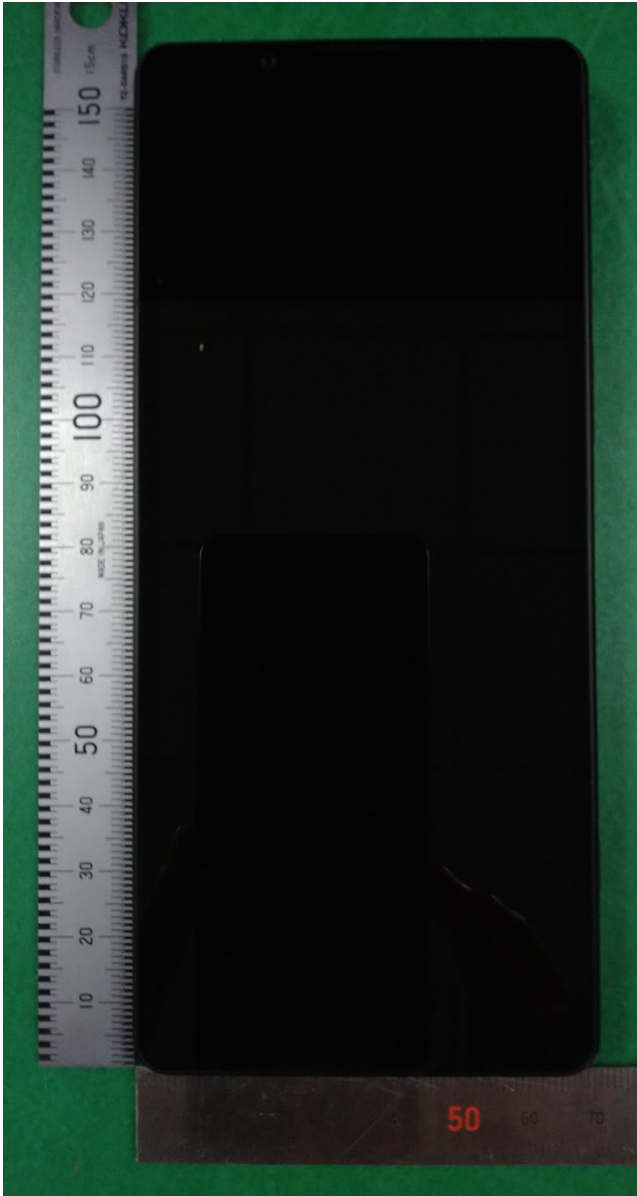

FCC ID: PY7-43624K External Photo

Front

Rear

Side view:

Top/Bottom view:

SIM SLOT: