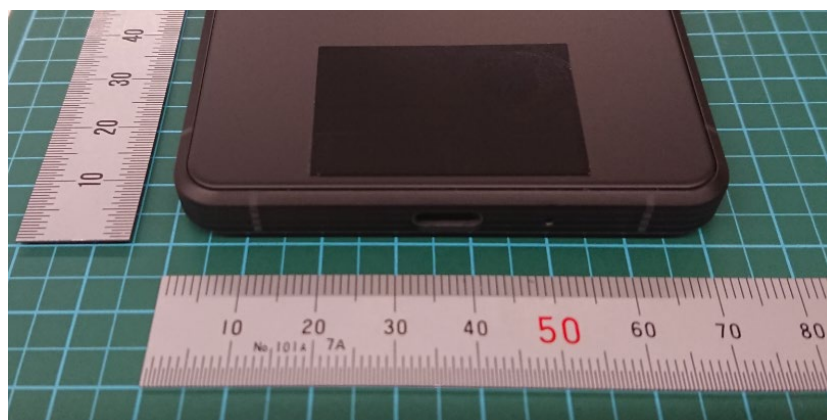

## FCC ID: PY7-43578E External Photo

**Front**

**Rear**

# SONY

Side view:

Top/Bottom view: