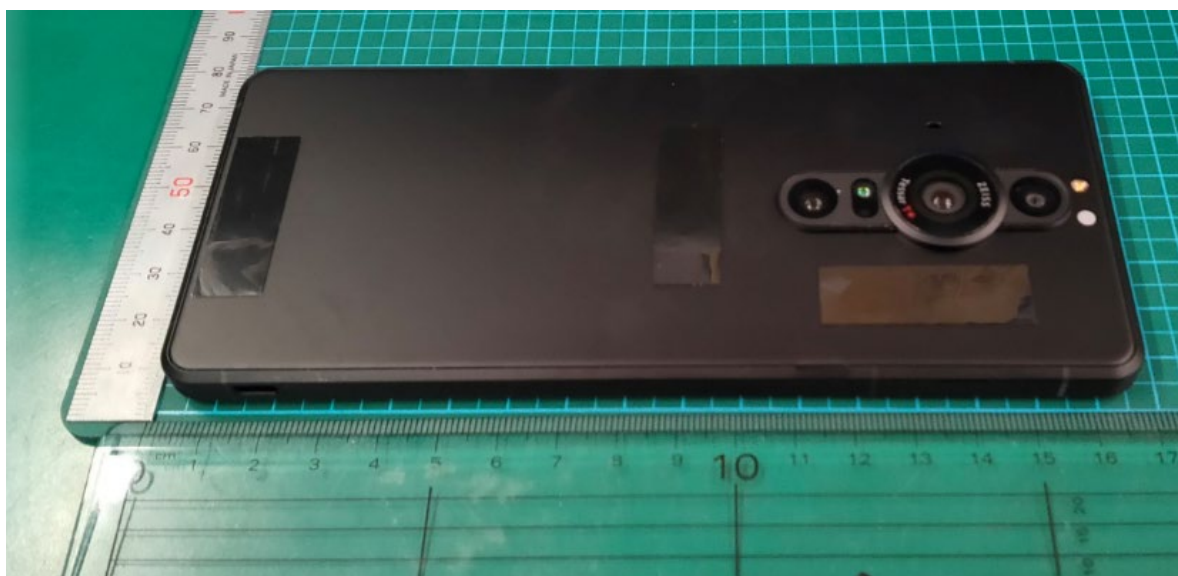

## FCC ID: PY7-43578E External Photo

**Front**

**Rear**

# SONY

Side view:

Top/Bottom view: